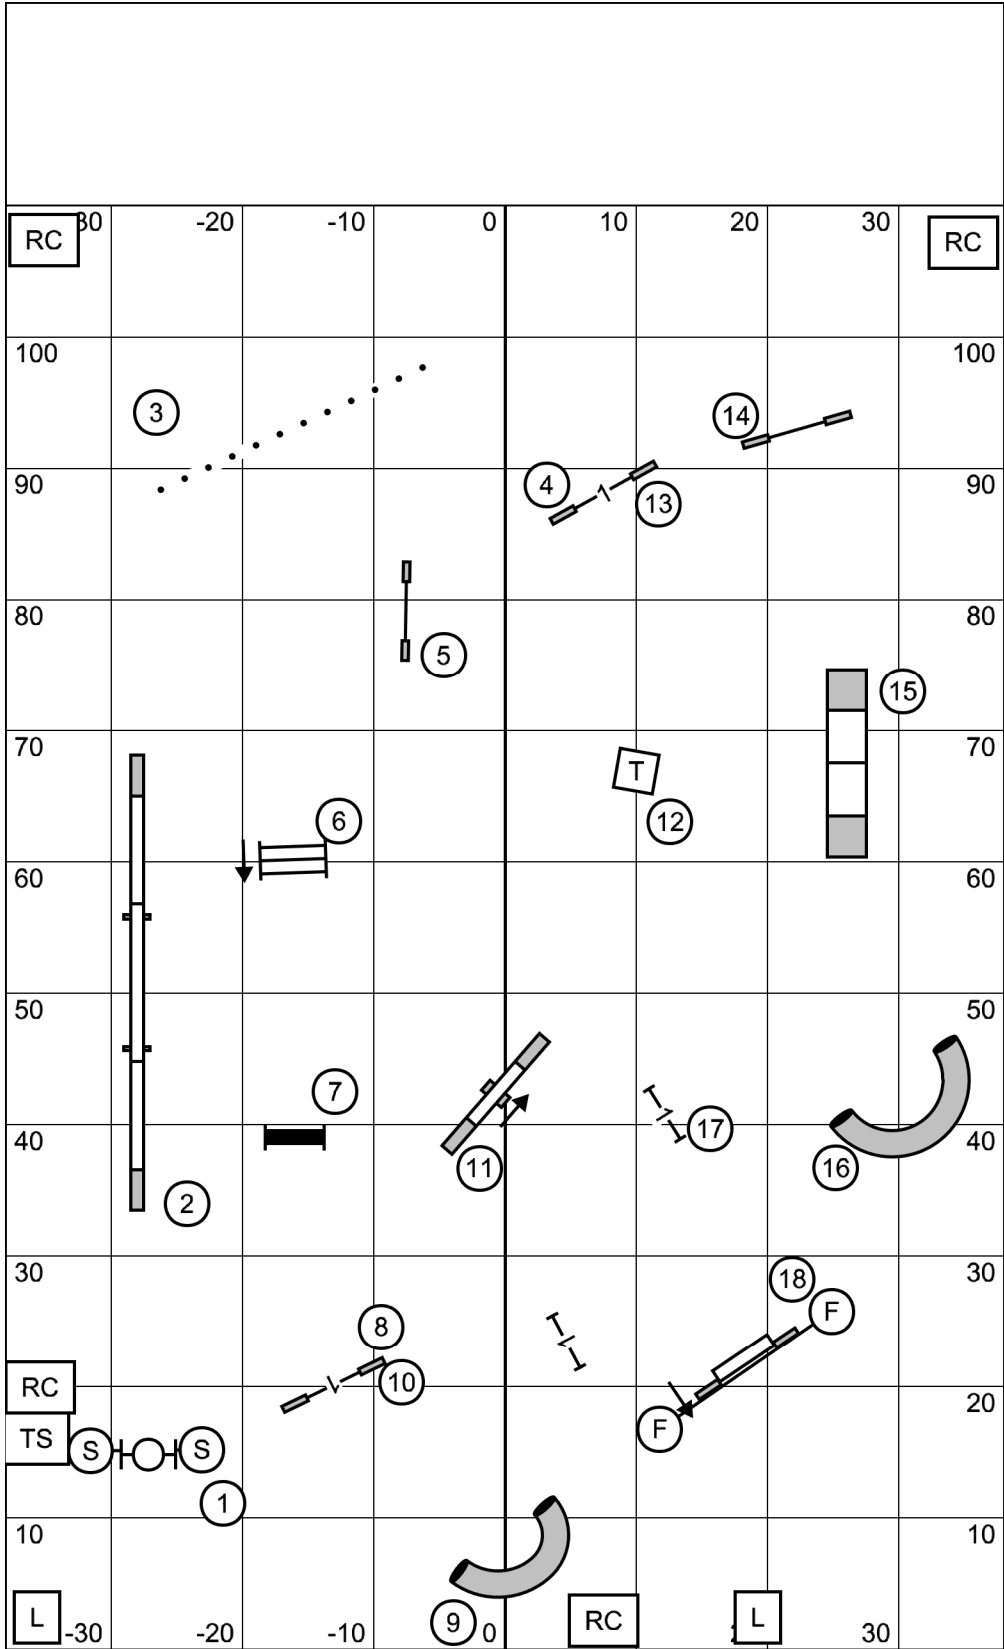

Exit  
Dog on Leash

ENTER  
Dog on Leash

In at #14

Blue Ridge Dog Training Club  
Friday December 3 2021 Open JWW  
76 X 110 Indoors on Astroturf  
Judge Jack Cadalso

E-Timers

EXIT  
Dog on Leash

Enter  
Dog on Leash  
In at # 14

Blue Ridge Dog Training Club  
Friday December 3 2021 Open Standard  
76 X 110 Indoors on Astroturf  
Judge Jack Cadalso

Exit  
Dog on Leash