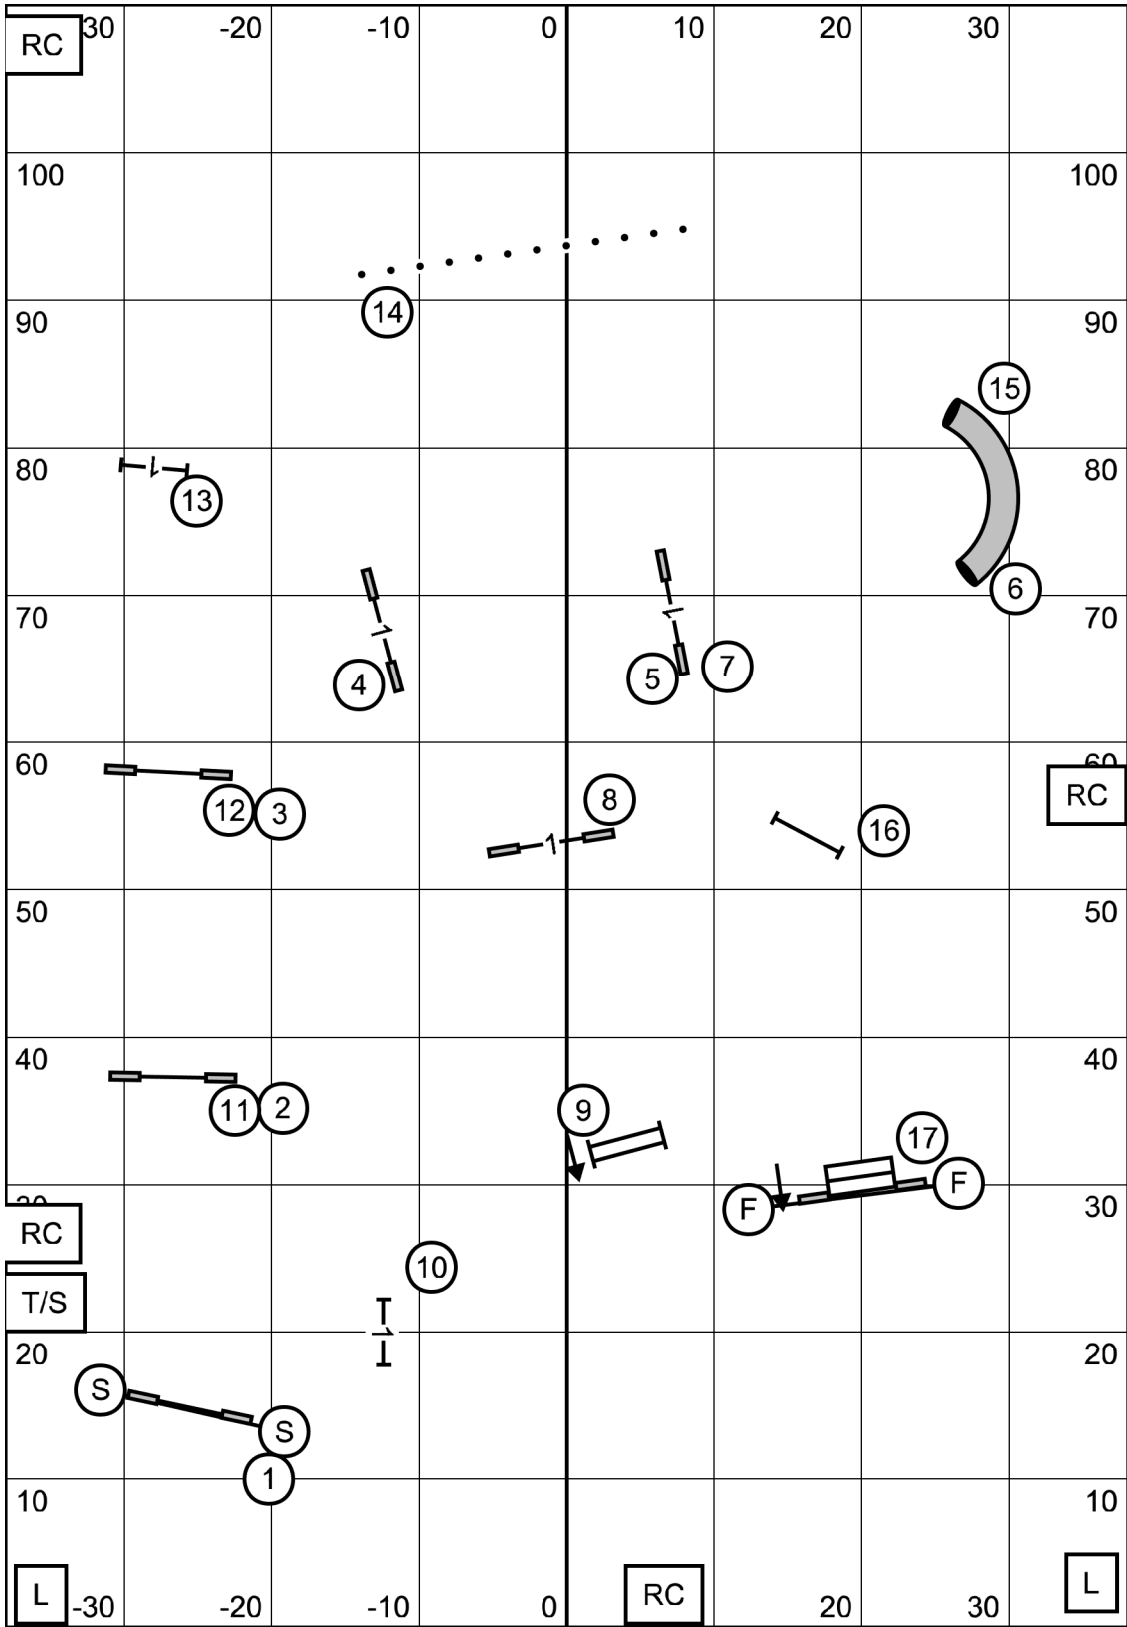

Enter  
Dog on Leash  
In at # 16

Blue Ridge Dog Training Club  
Friday December 3 2021 Ex/Master Standard  
76 X 110 Indoors on Astroturf  
Judge Jack Cadalso

Exit  
Dog on Leash

ENTER  
Dog on Leash

In at #13

Blue Ridge Dog Training Club  
Friday December 3 2021 Novice JWW  
76 X 110 Indoors on Astroturf  
Judge Jack Cadalso

E-Timers

EXIT  
Dog on Leash

Enter  
Dog on Leash  
In at # 11

Blue Ridge Dog Training Club  
Friday December 3 2021 Novice Standard  
76 X 110 Indoors on Astroturf  
Judge Jack Cadalso

Exit  
Dog on Leash

ENTER  
Dog on Leash

In at #14

Blue Ridge Dog Training Club  
Friday December 3 2021 Open JWW  
76 X 110 Indoors on Astroturf  
Judge Jack Cadalso

E-Timers

EXIT  
Dog on Leash

Enter  
Dog on Leash  
In at # 14

Blue Ridge Dog Training Club  
Friday December 3 2021 Open Standard  
76 X 110 Indoors on Astroturf  
Judge Jack Cadalso

Exit  
Dog on Leash