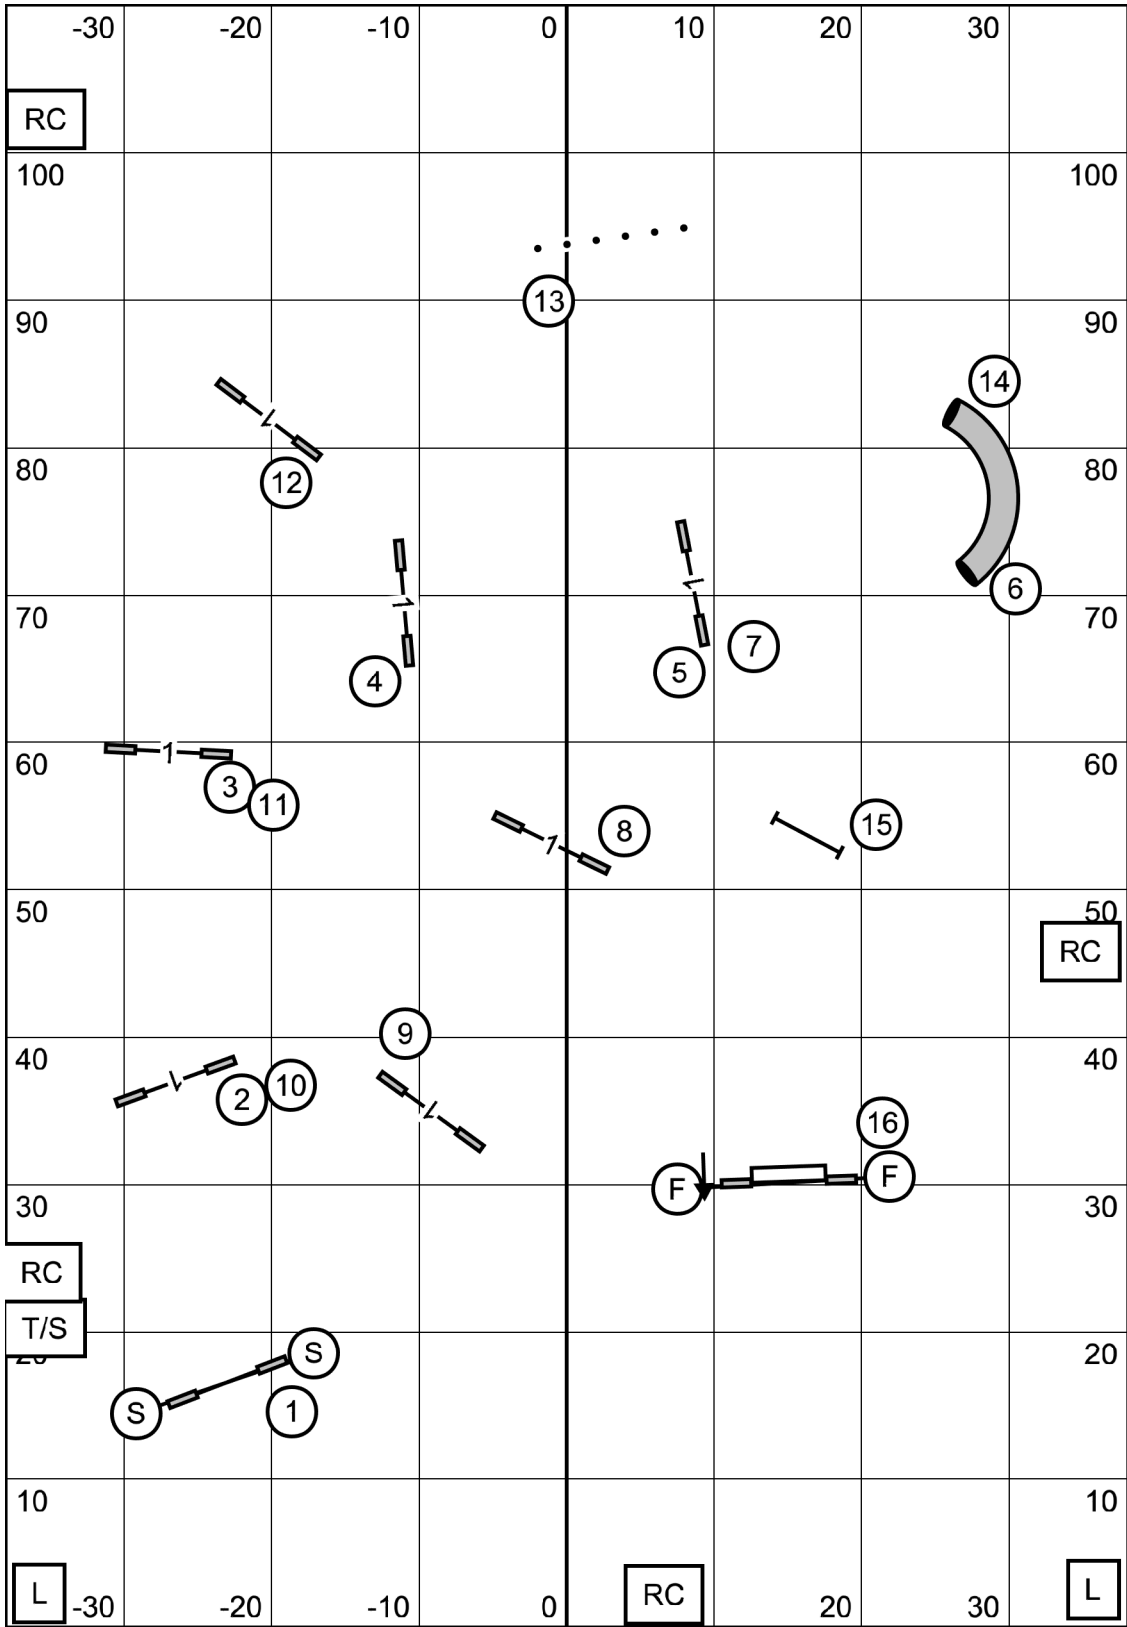

<div style="border: 1px solid black; padding: 2px; text-align: center;">ENTER Dog on Leash</div>	<div style="border: 1px solid black; padding: 5px;"> <p>Blue Ridge Dog Training Club            Friday December 3 2021 Ex/Master JWW            76 X 110 Indoors on Astroturf            Judge Jack Cadalso</p> </div>	<div style="border: 1px solid black; padding: 2px; text-align: center;">E-Timers</div>
<div style="border: 1px solid black; padding: 2px; text-align: center;">In at #14</div>		<div style="border: 1px solid black; padding: 2px; text-align: center;">EXIT Dog on Leash</div>

Enter  
Dog on Leash  
In at # 16

Blue Ridge Dog Training Club  
Friday December 3 2021 Ex/Master Standard  
76 X 110 Indoors on Astroturf  
Judge Jack Cadalso

Exit  
Dog on Leash

ENTER  
Dog on Leash

In at #13

Blue Ridge Dog Training Club  
Friday December 3 2021 Novice JWW  
76 X 110 Indoors on Astroturf  
Judge Jack Cadalso

E-Timers

EXIT  
Dog on Leash

Enter  
Dog on Leash  
In at # 11

Blue Ridge Dog Training Club  
Friday December 3 2021 Novice Standard  
76 X 110 Indoors on Astroturf  
Judge Jack Cadalso

Blue Ridge Dog Training Club  
Friday December 3 2021 Open Standard  
76 X 110 Indoors on Astroturf  
Judge Jack Cadalso

Exit  
Dog on Leash