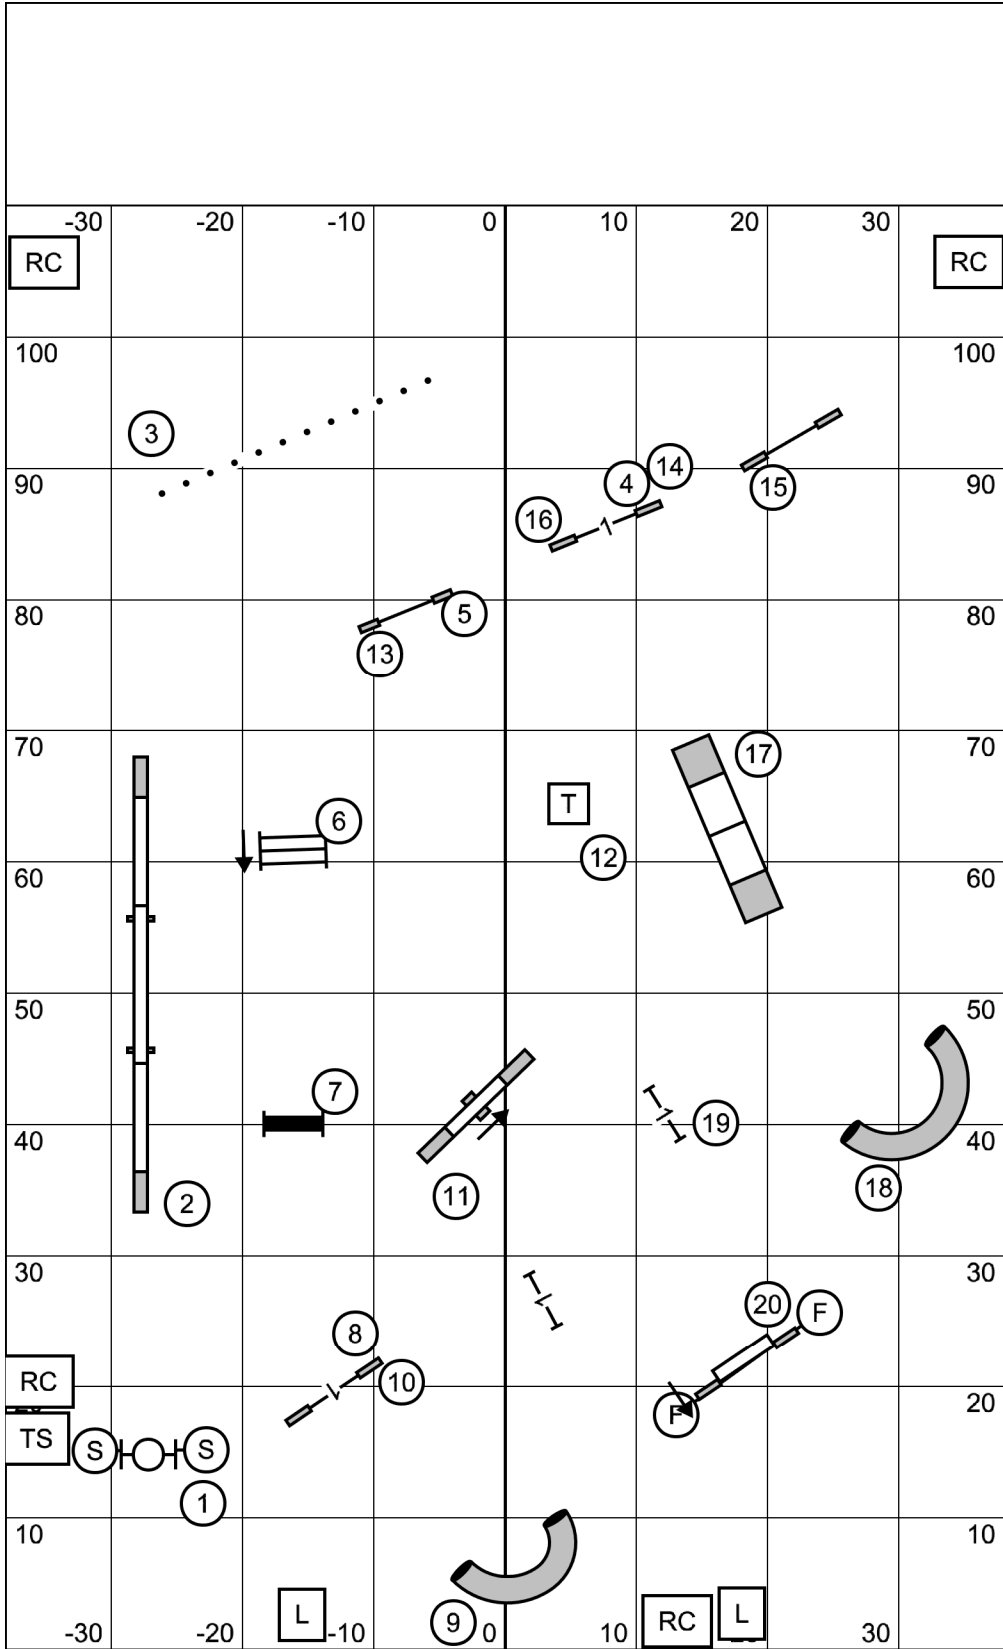

<div style="border: 1px solid black; padding: 2px; text-align: center;">ENTER Dog on Leash</div>	<div style="border: 1px solid black; padding: 5px;"> <p>Blue Ridge Dog Training Club            Friday December 3 2021 Ex/Master JWW            76 X 110 Indoors on Astroturf            Judge Jack Cadalso</p> </div>	<div style="border: 1px solid black; padding: 2px; text-align: center;">E-Timers</div>
<div style="border: 1px solid black; padding: 2px; text-align: center;">In at #14</div>		<div style="border: 1px solid black; padding: 2px; text-align: center;">EXIT Dog on Leash</div>

Enter  
Dog on Leash  
In at # 16

Blue Ridge Dog Training Club  
Friday December 3 2021 Ex/Master Standard  
76 X 110 Indoors on Astroturf  
Judge Jack Cadalso

Exit  
Dog on Leash

ENTER  
Dog on Leash

In at #13

Blue Ridge Dog Training Club  
Friday December 3 2021 Novice JWW  
76 X 110 Indoors on Astroturf  
Judge Jack Cadalso

E-Timers

EXIT  
Dog on Leash

Enter  
Dog on Leash  
In at # 11

Blue Ridge Dog Training Club  
Friday December 3 2021 Novice Standard  
76 X 110 Indoors on Astroturf  
Judge Jack Cadalso

Exit  
Dog on Leash

ENTER  
Dog on Leash

In at #14

Blue Ridge Dog Training Club  
Friday December 3 2021 Open JWW  
76 X 110 Indoors on Astroturf  
Judge Jack Cadalso

E-Timers

EXIT  
Dog on Leash

Enter  
Dog on Leash  
In at # 14