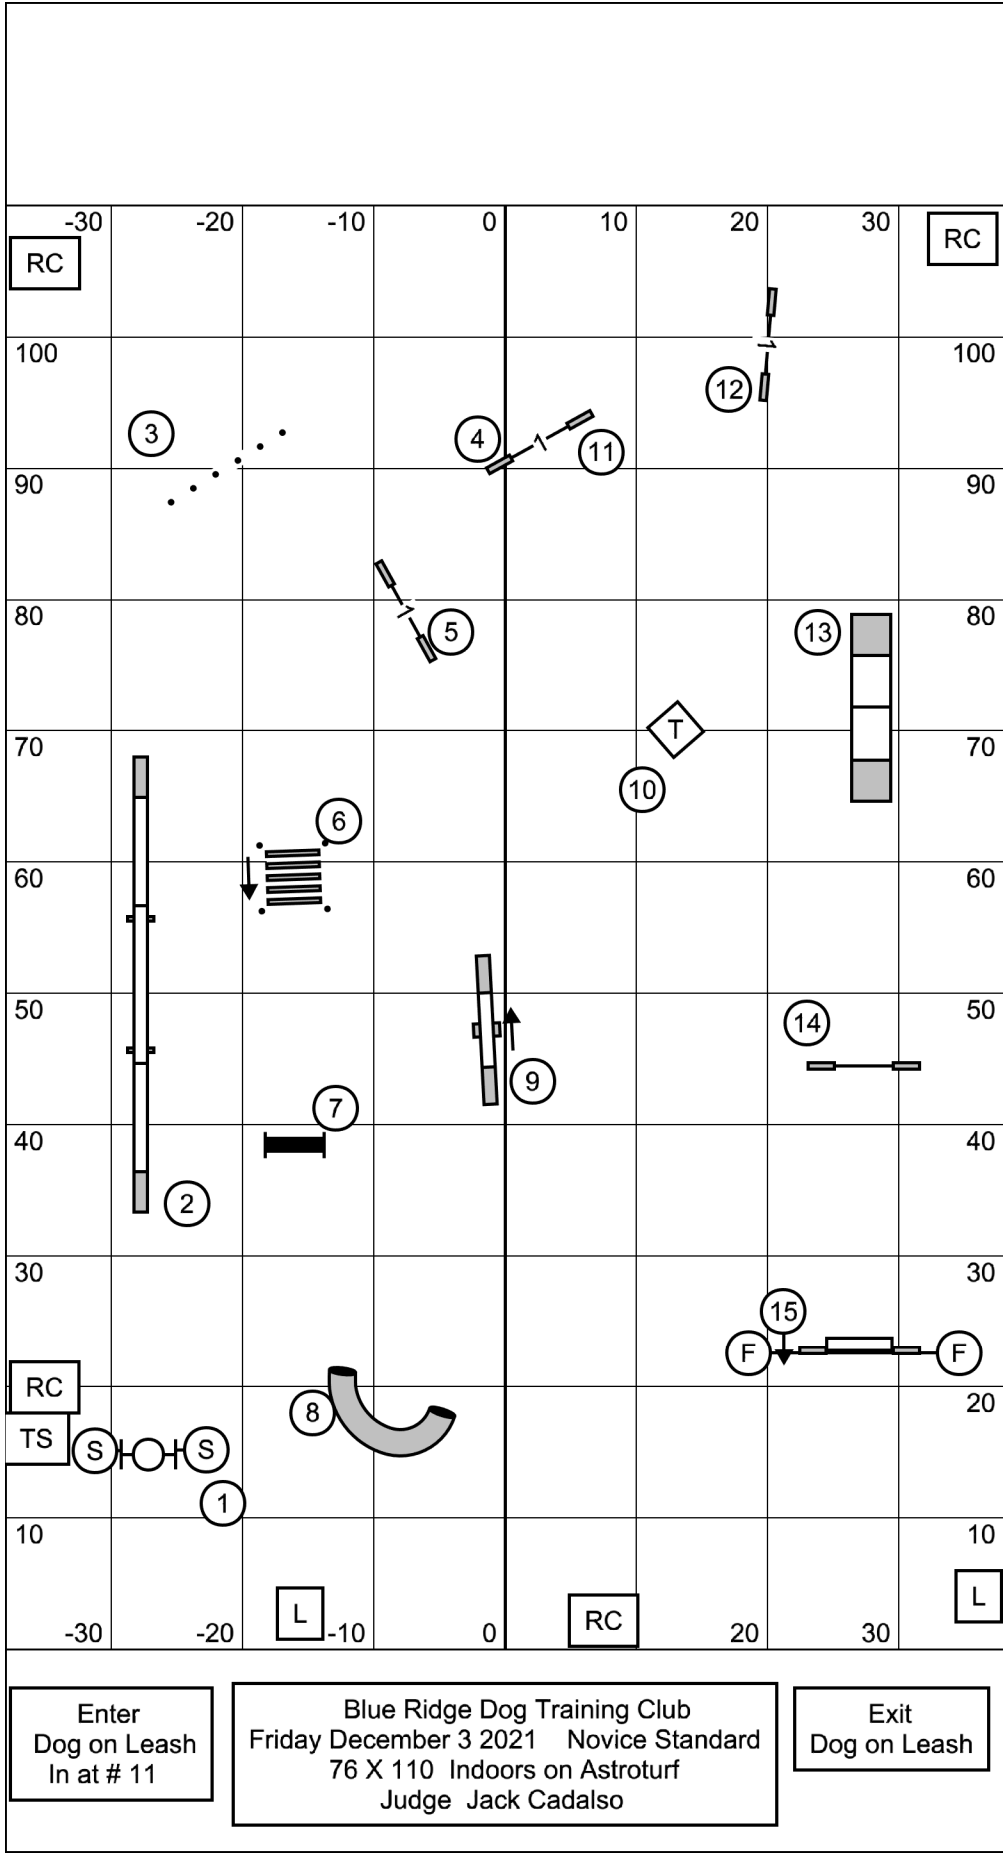

<div style="border: 1px solid black; padding: 2px; text-align: center;">ENTER Dog on Leash</div>	<div style="border: 1px solid black; padding: 5px;"> <p>Blue Ridge Dog Training Club            Friday December 3 2021 Ex/Master JWW            76 X 110 Indoors on Astroturf            Judge Jack Cadalso</p> </div>	<div style="border: 1px solid black; padding: 2px; text-align: center;">E-Timers</div>
<div style="border: 1px solid black; padding: 2px; text-align: center;">In at #14</div>		<div style="border: 1px solid black; padding: 2px; text-align: center;">EXIT Dog on Leash</div>

Enter  
Dog on Leash  
In at # 16

Blue Ridge Dog Training Club  
Friday December 3 2021 Ex/Master Standard  
76 X 110 Indoors on Astroturf  
Judge Jack Cadalso

Exit  
Dog on Leash

ENTER  
Dog on Leash

In at #13

Blue Ridge Dog Training Club  
Friday December 3 2021 Novice JWW  
76 X 110 Indoors on Astroturf  
Judge Jack Cadalso

E-Timers

EXIT  
Dog on Leash

Enter  
Dog on Leash  
In at # 11

Blue Ridge Dog Training Club  
Friday December 3 2021 Novice Standard  
76 X 110 Indoors on Astroturf  
Judge Jack Cadalso

Exit  
Dog on Leash

ENTER  
Dog on Leash

In at #14

Blue Ridge Dog Training Club  
Friday December 3 2021 Open JWW  
76 X 110 Indoors on Astroturf  
Judge Jack Cadalso

E-Timers

EXIT  
Dog on Leash

Enter  
Dog on Leash  
In at # 14