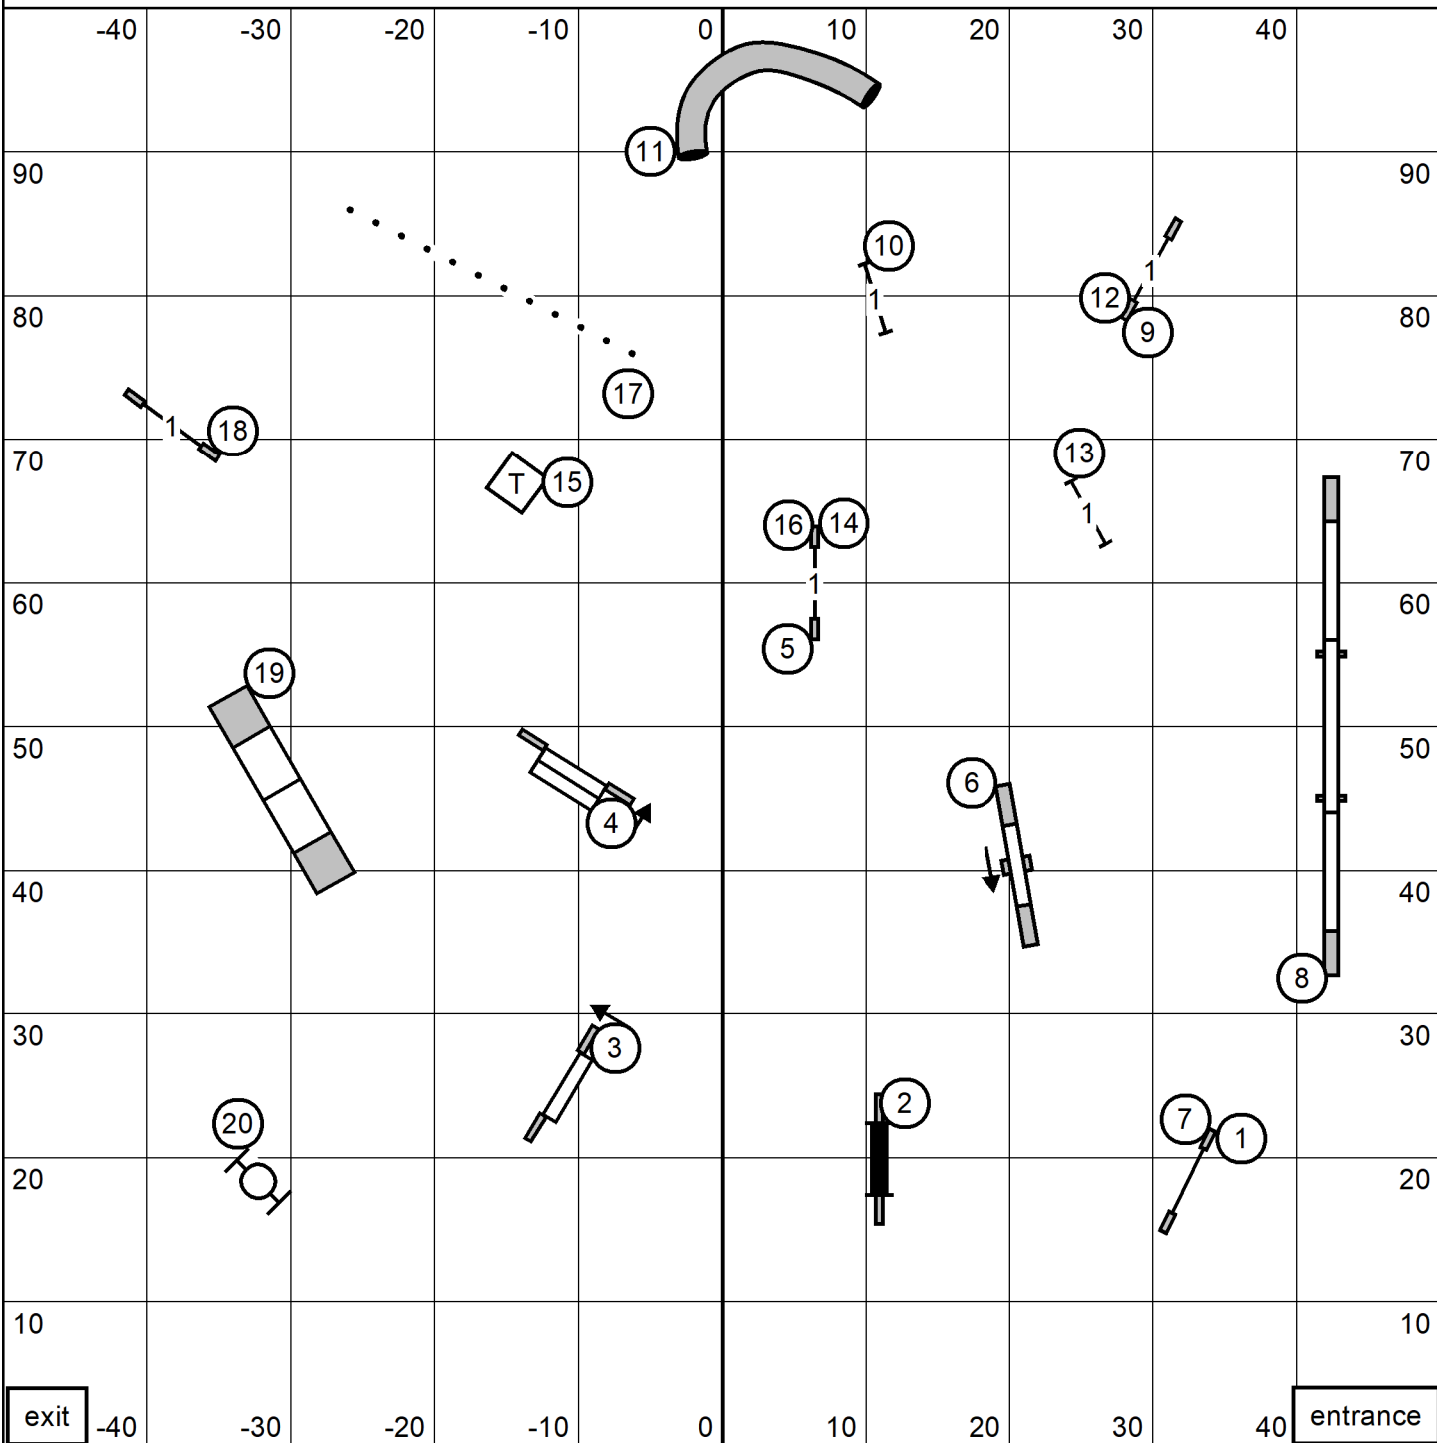

# Sunday Premier STD

Premier STD  
July 25, 2021

Next dog in after  
Jump #13

Shenandoah Valley Kennel Club  
Judge: Brian Brane

# Sunday Excellent/Master STD

exit

entrance

Excellent/Master STD  
July 25, 2021

Next dog in after  
Weaves #17

Shenandoah Valley Kennel Club  
Judge: Brian Brane