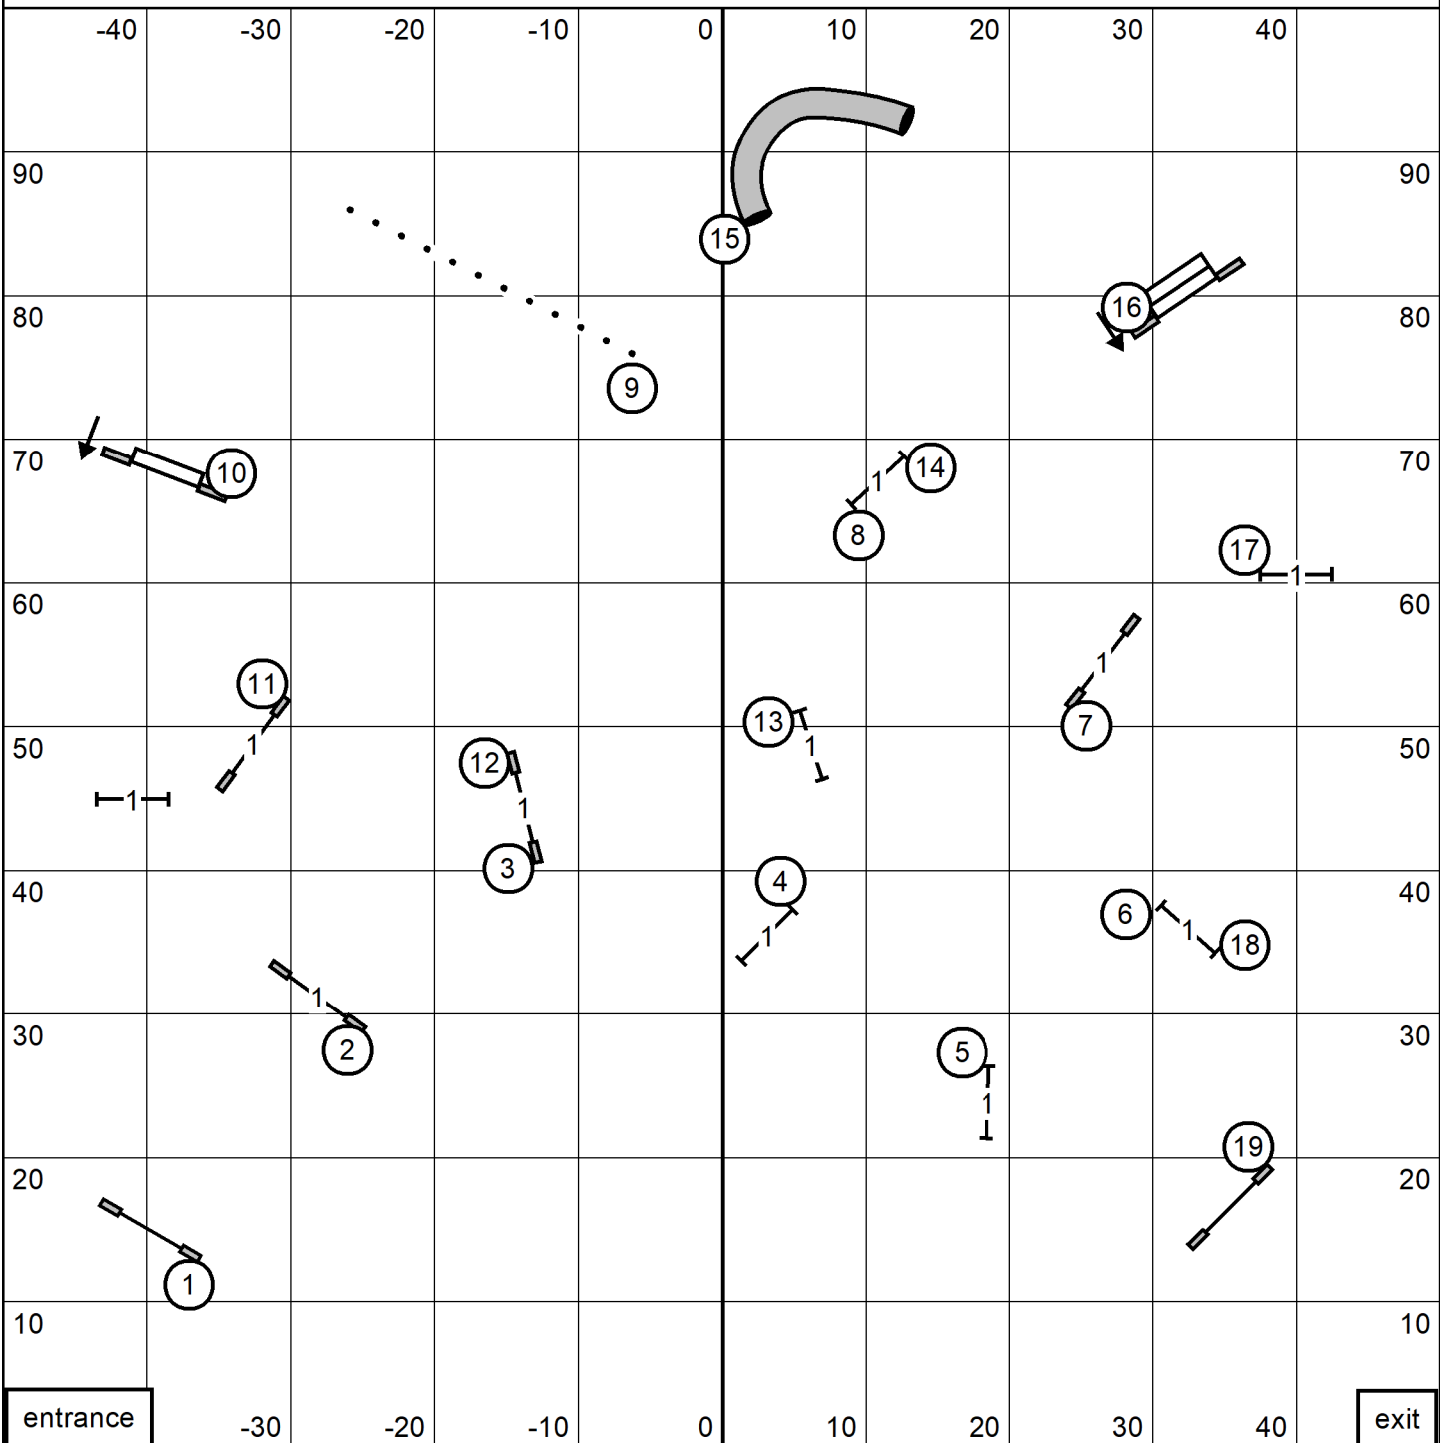

Sunday Excellent/Master JWW

entrance

exit

Excellent/Master JWW
July 25, 2021

Next dog in after
Tunnel #15

Shenandoah Valley Kennel Club
Judge: Brian Brane