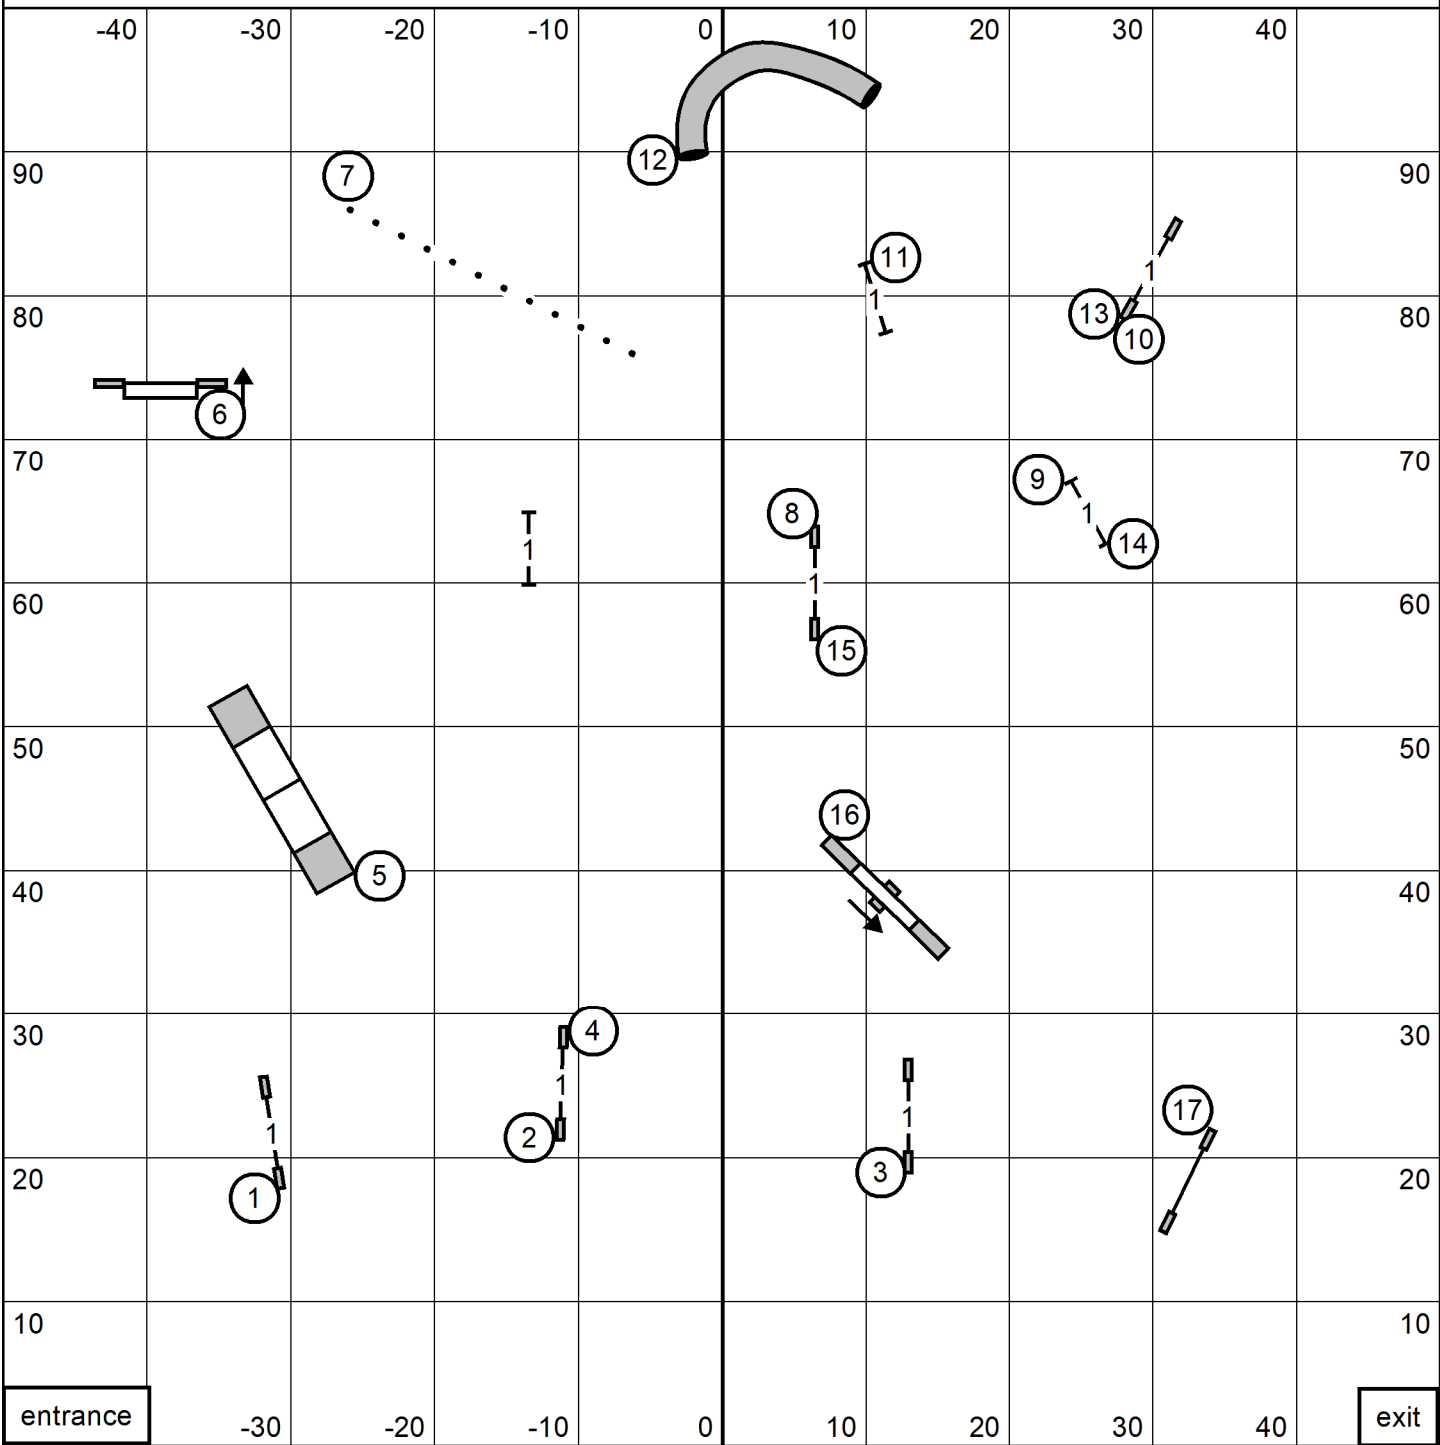

Sunday Time to Beat

entrance

exit

Time to Beat
July 25, 2021

Next dog in after
Tunnel #12

Shenandoah Valley Kennel Club
Judge: Brian Brane