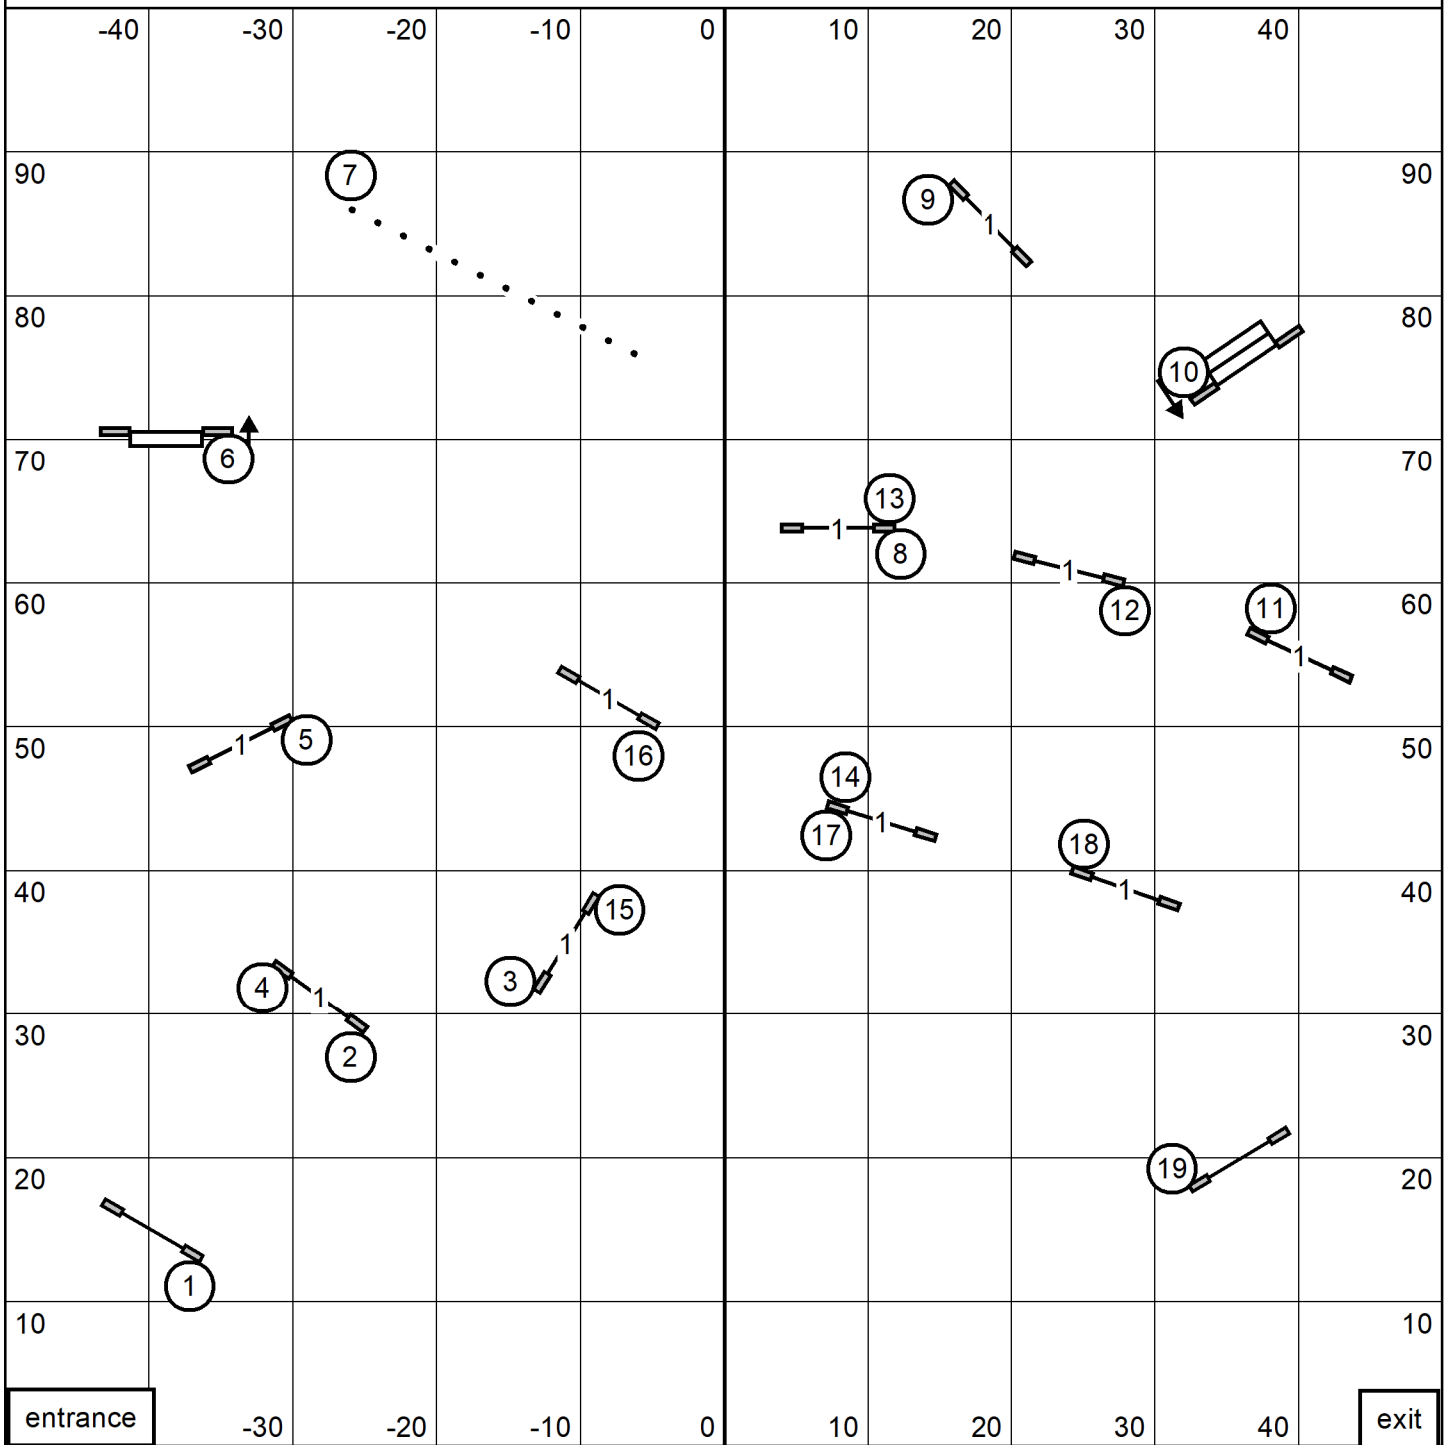

Sunday Premier JWW

Premier JWW
July 25, 2021

Next dog in after
Jump #15

Shenandoah Valley Kennel Club
Judge: Brian Brane