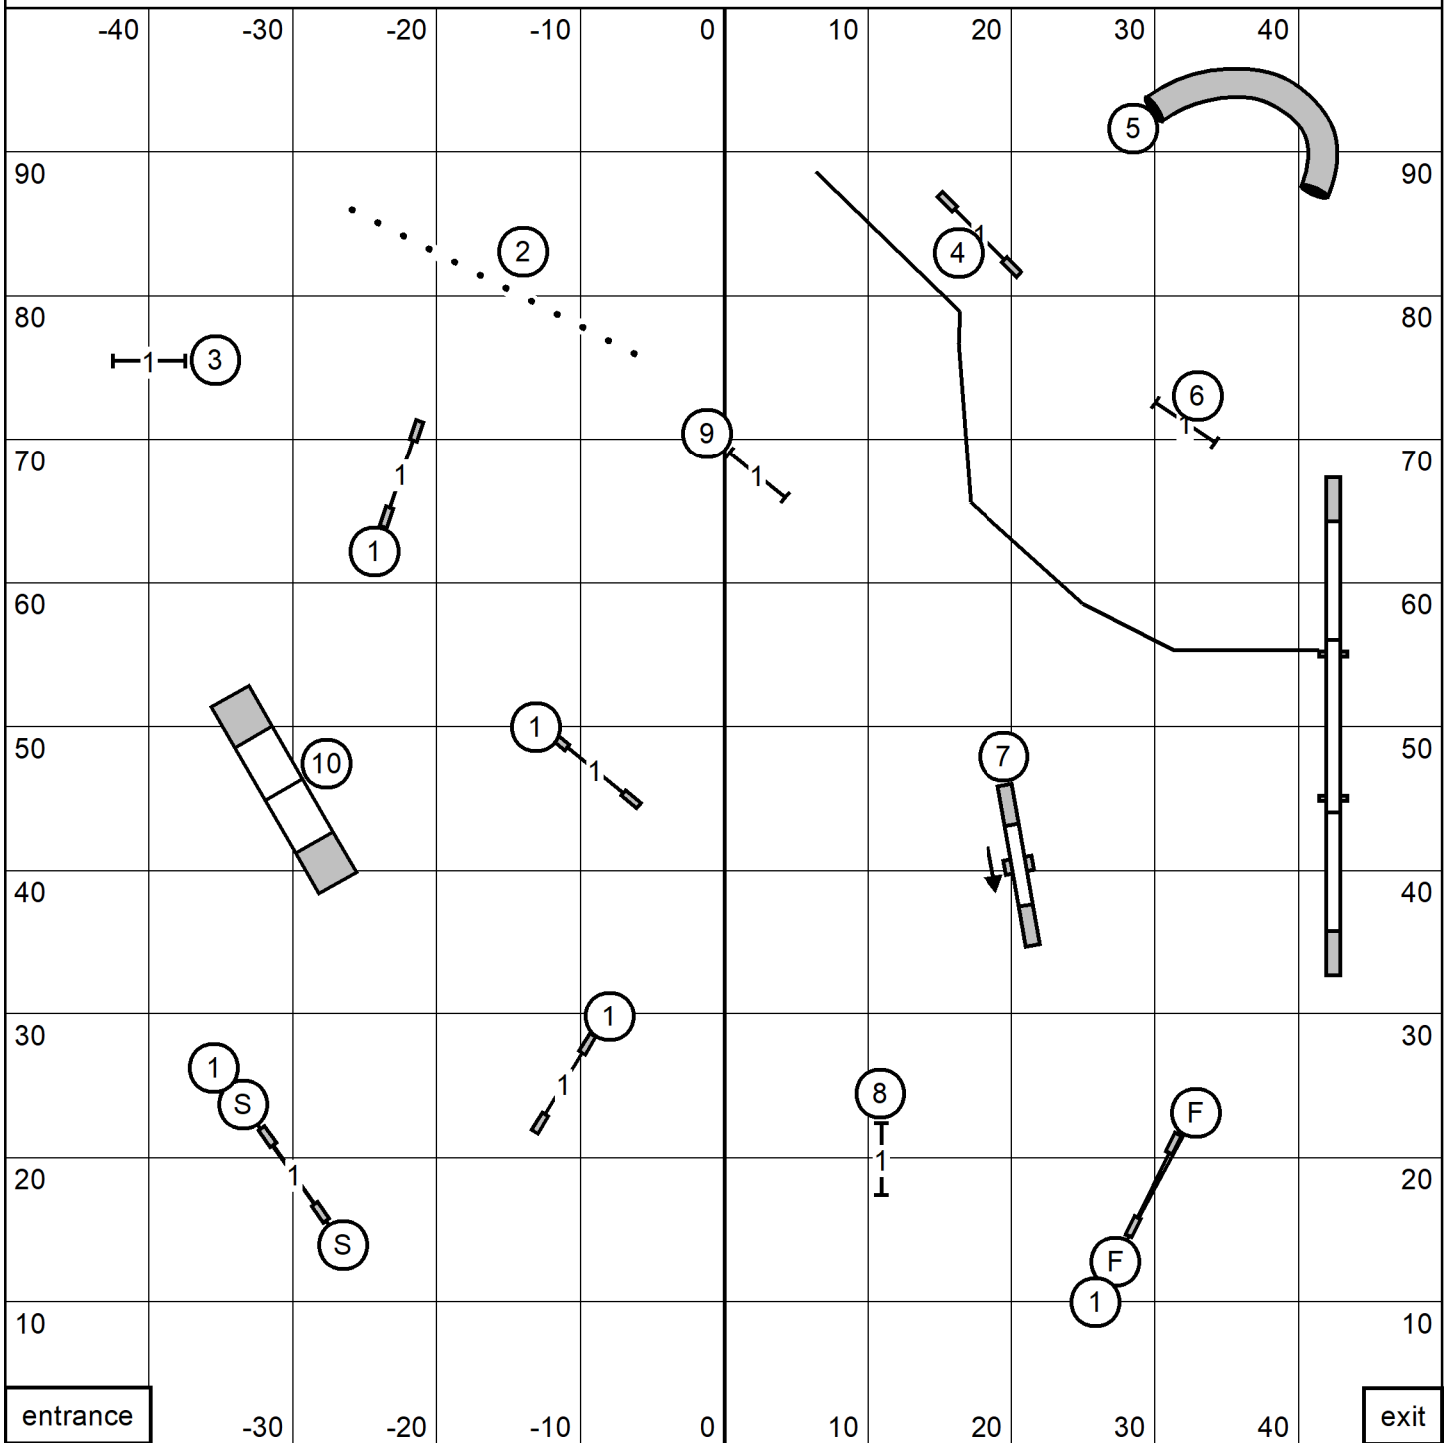

# Sunday Excellent/Master FAST

entrance

exit

Excellent/Master FAST  
July 25, 2021

Send 4-5-6 in flow  
plus 25 points to qualify

Shenandoah Valley Kennel Club  
Judge: Brian Brane

# Sunday Premier STD

Premier STD  
July 25, 2021

Next dog in after  
Jump #13

Shenandoah Valley Kennel Club  
Judge: Brian Brane

# Sunday Excellent/Master STD

exit

entrance

Excellent/Master STD  
July 25, 2021

Next dog in after  
Weaves #17

Shenandoah Valley Kennel Club  
Judge: Brian Brane