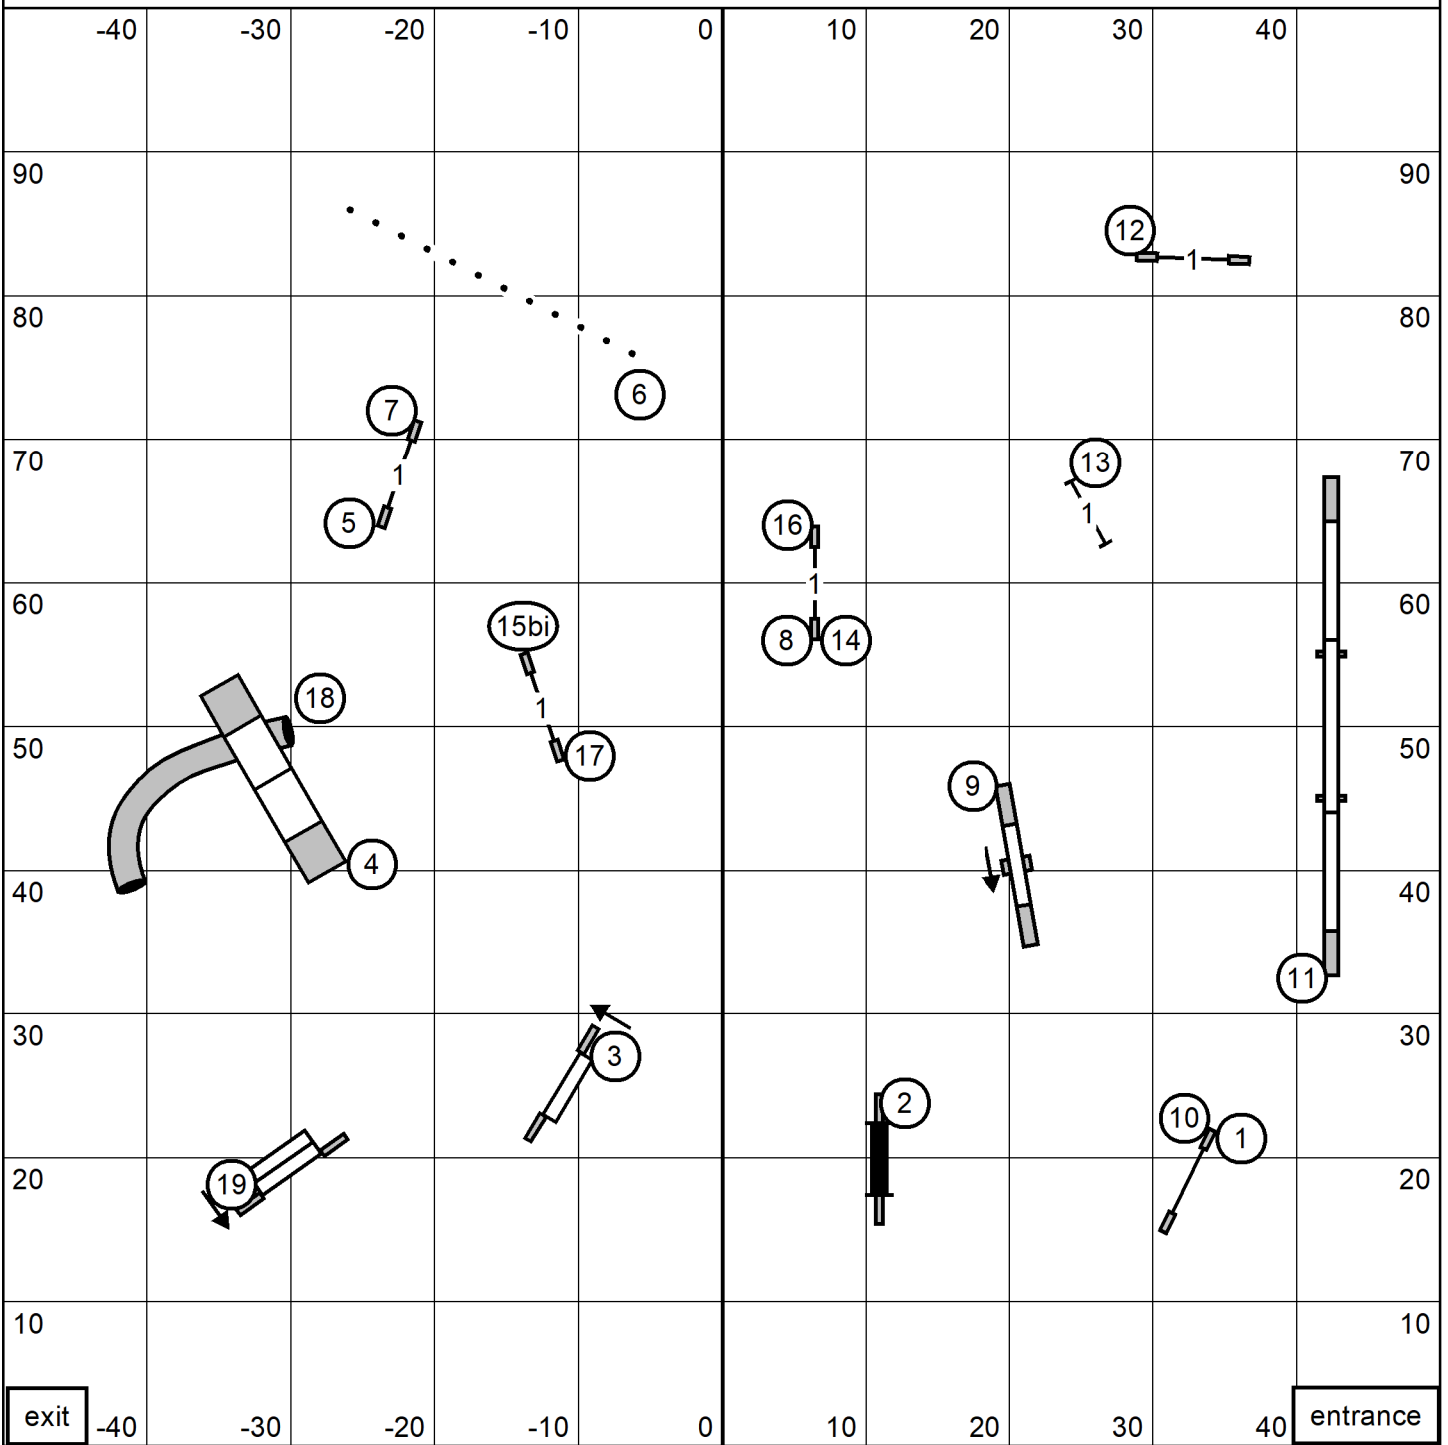

# Sunday Excellent/Master FAST

entrance

exit

Excellent/Master FAST  
July 25, 2021

Send 4-5-6 in flow  
plus 25 points to qualify

Shenandoah Valley Kennel Club  
Judge: Brian Brane

# Sunday Premier STD

Premier STD  
July 25, 2021

Next dog in after  
Jump #13

Shenandoah Valley Kennel Club  
Judge: Brian Brane

# Sunday Excellent/Master STD

exit

entrance

Excellent/Master STD  
July 25, 2021

Next dog in after  
Weaves #17

Shenandoah Valley Kennel Club  
Judge: Brian Brane