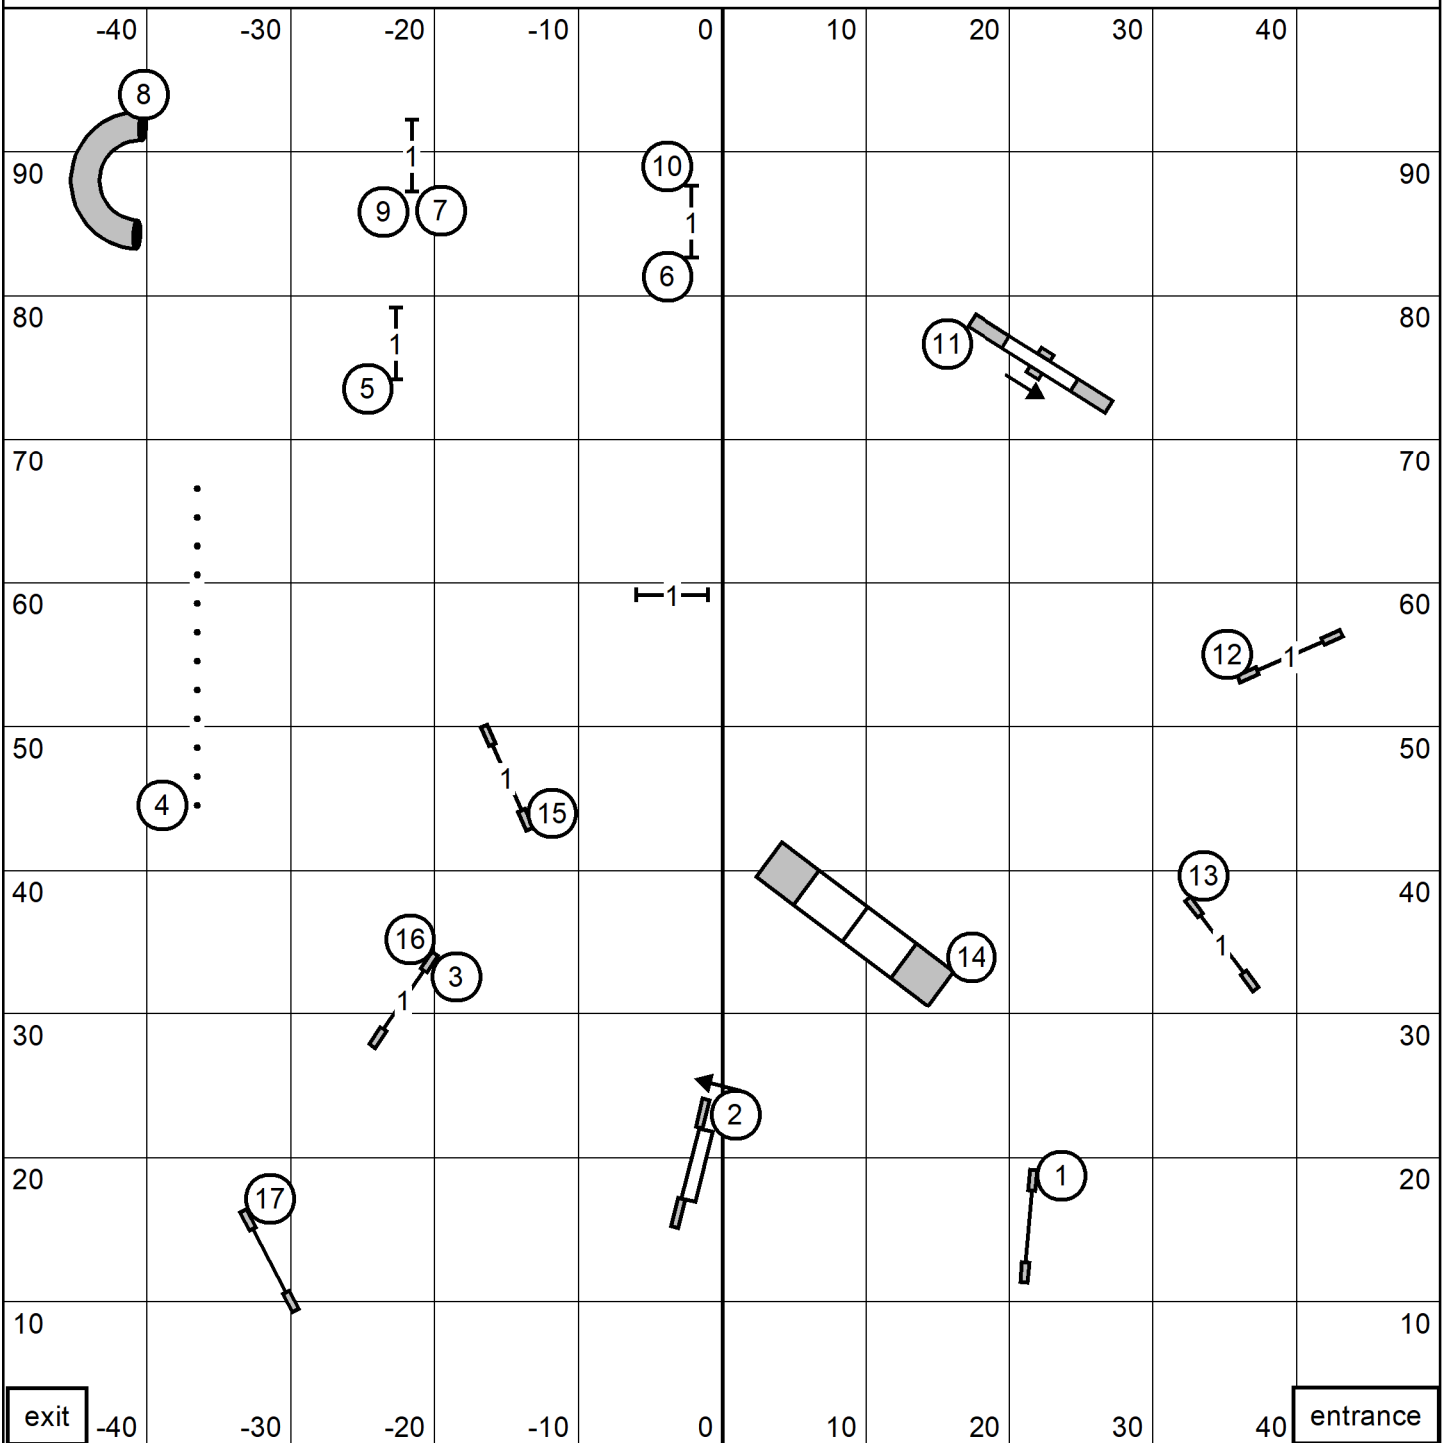

Saturday Excellent/Master JWW

exit

entrance

Excellent/Master JWW
July 24, 2021

Next dog in after
Tunnel #17

Shenandoah Valley Kennel Club
Judge: Brian Brane

Saturday Time to Beat

exit -40 -30 -20 -10 0 10 20 30 40 entrance

Time to Beat
July 24, 2021

Next dog in after
A-Frame #14

Shenandoah Valley Kennel Club
Judge: Brian Brane

Saturday Excellent/Master STD

exit

entrance

Excellent/Master STD
July 24, 2021

Next dog in after
Table #16

Shenandoah Valley Kennel Club
Judge: Brian Brane

Saturday Open STD

exit

entrance

Open STD
July 24, 2021

Next dog in after
Tunnel #13

Shenandoah Valley Kennel Club
Judge: Brian Brane

Saturday Novice STD

exit

entrance

Novice STD
July 24, 2021

Next dog in after
Weaves #13

Shenandoah Valley Kennel Club
Judge: Brian Brane

Saturday Open JWW

Open JWW
July 24, 2021

Next dog in after
Tunnel #14