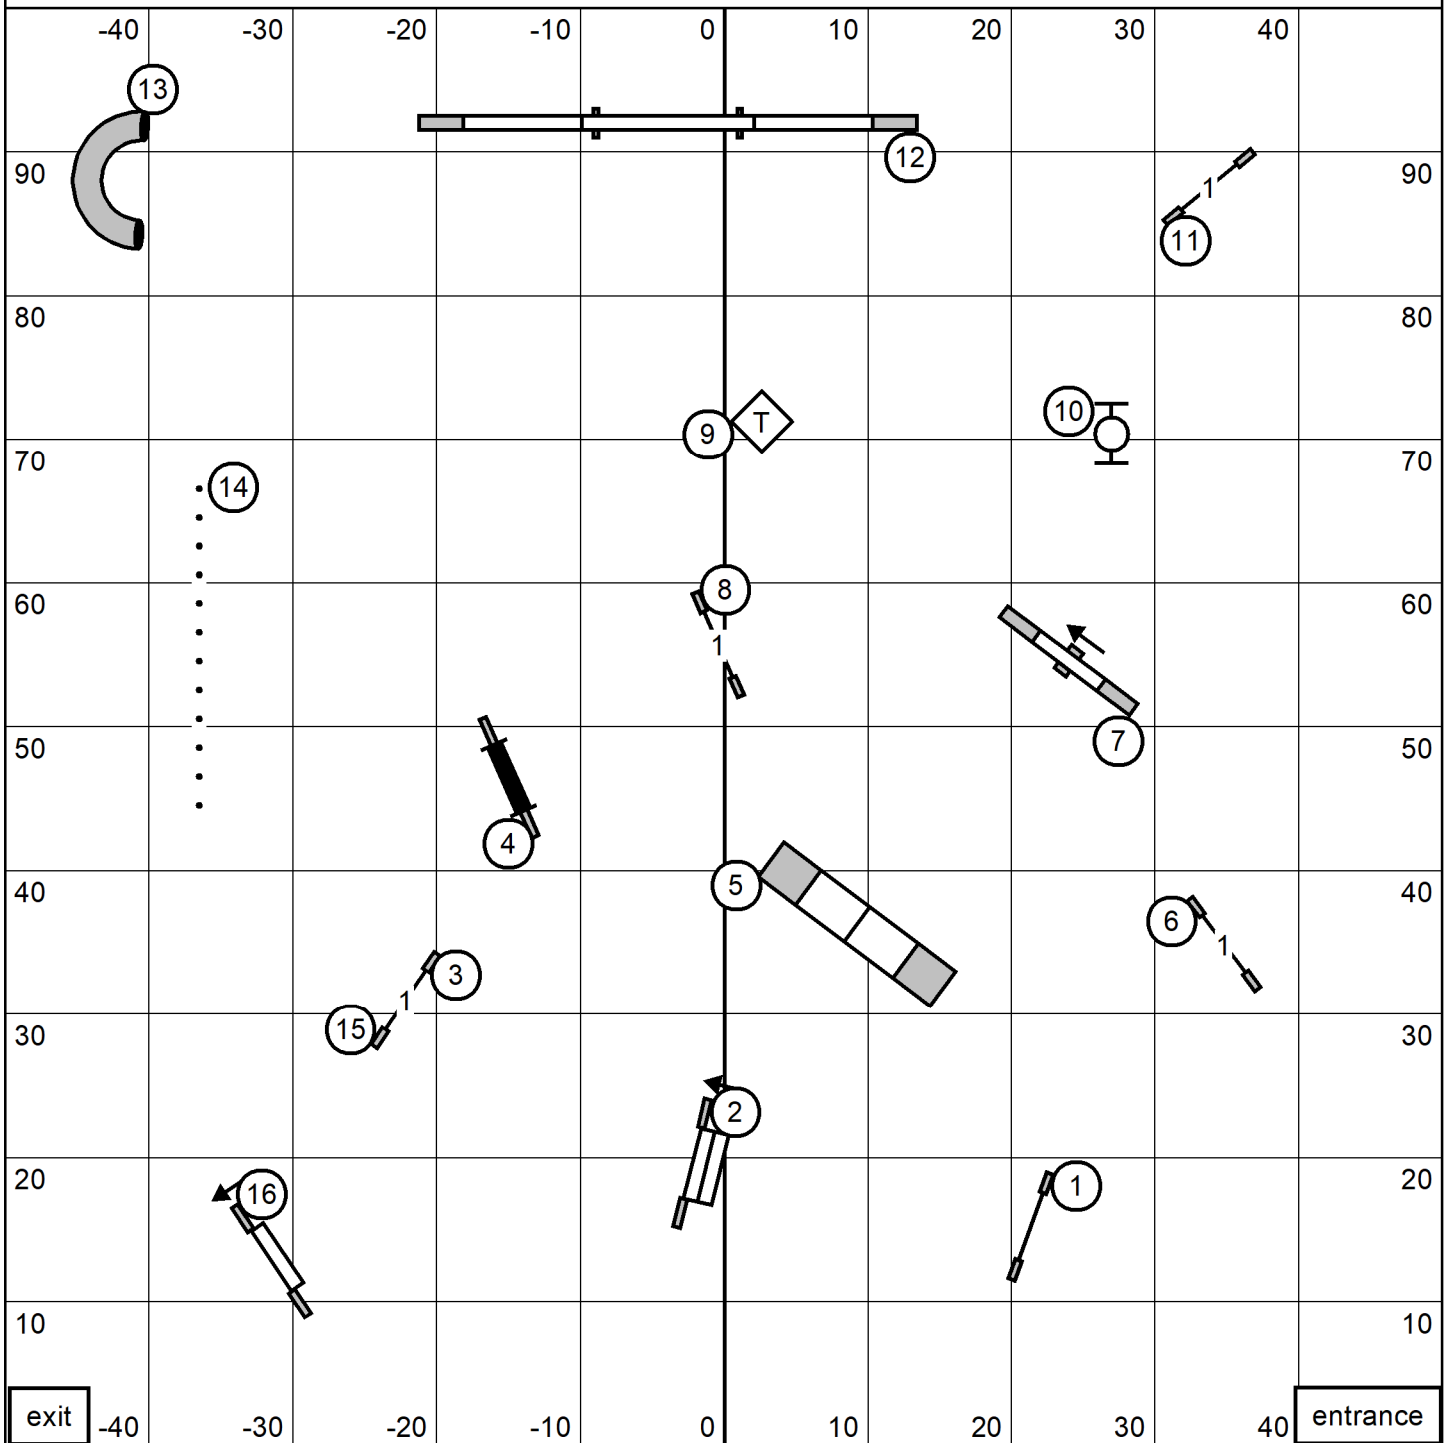

Saturday Excellent/Master JWW

exit

entrance

Excellent/Master JWW
July 24, 2021

Next dog in after
Tunnel #17

Shenandoah Valley Kennel Club
Judge: Brian Brane

Saturday Time to Beat

exit -40 -30 -20 -10 0 10 20 30 40 entrance

Time to Beat
July 24, 2021

Next dog in after
A-Frame #14

Shenandoah Valley Kennel Club
Judge: Brian Brane

Saturday Excellent/Master STD

exit

entrance

Excellent/Master STD
July 24, 2021

Next dog in after
Table #16

Shenandoah Valley Kennel Club
Judge: Brian Brane

Saturday Open STD

exit

entrance

Open STD
July 24, 2021

Next dog in after
Tunnel #13

Shenandoah Valley Kennel Club
Judge: Brian Brane

Saturday Novice STD