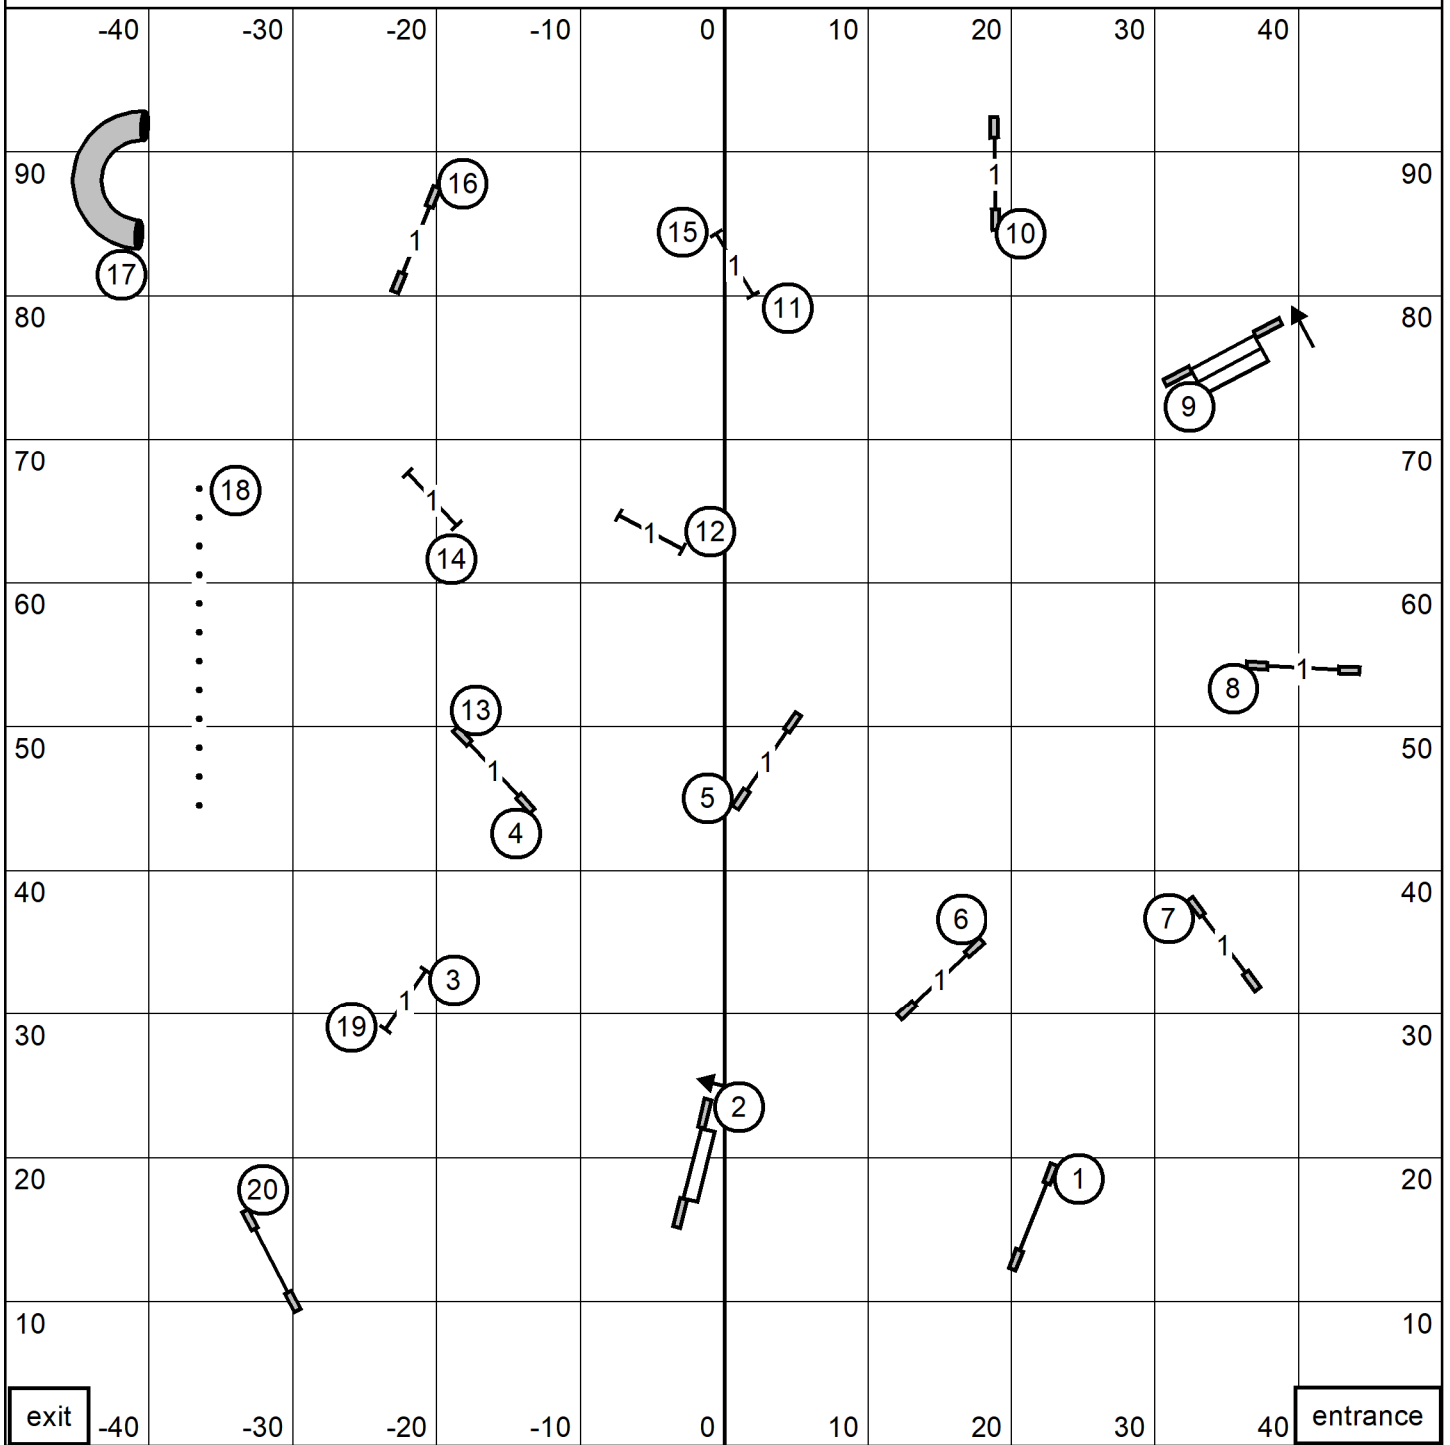

Saturday Excellent/Master JWW

exit

entrance

Excellent/Master JWW
July 24, 2021

Next dog in after
Tunnel #17

Shenandoah Valley Kennel Club
Judge: Brian Brane

Saturday Time to Beat

exit -40 -30 -20 -10 0 10 20 30 40 entrance

Time to Beat
July 24, 2021

Next dog in after
A-Frame #14

Shenandoah Valley Kennel Club
Judge: Brian Brane

Saturday Excellent/Master STD

exit

entrance

Excellent/Master STD
July 24, 2021

Next dog in after
Table #16

Shenandoah Valley Kennel Club
Judge: Brian Brane

Saturday Open STD

exit

entrance

Open STD
July 24, 2021

Next dog in after
Tunnel #13

Shenandoah Valley Kennel Club
Judge: Brian Brane

Saturday Novice STD

exit

entrance

Novice STD
July 24, 2021

Next dog in after
Weaves #13

Shenandoah Valley Kennel Club
Judge: Brian Brane

Saturday Open JWW

Open JWW
July 24, 2021

Next dog in after
Tunnel #14