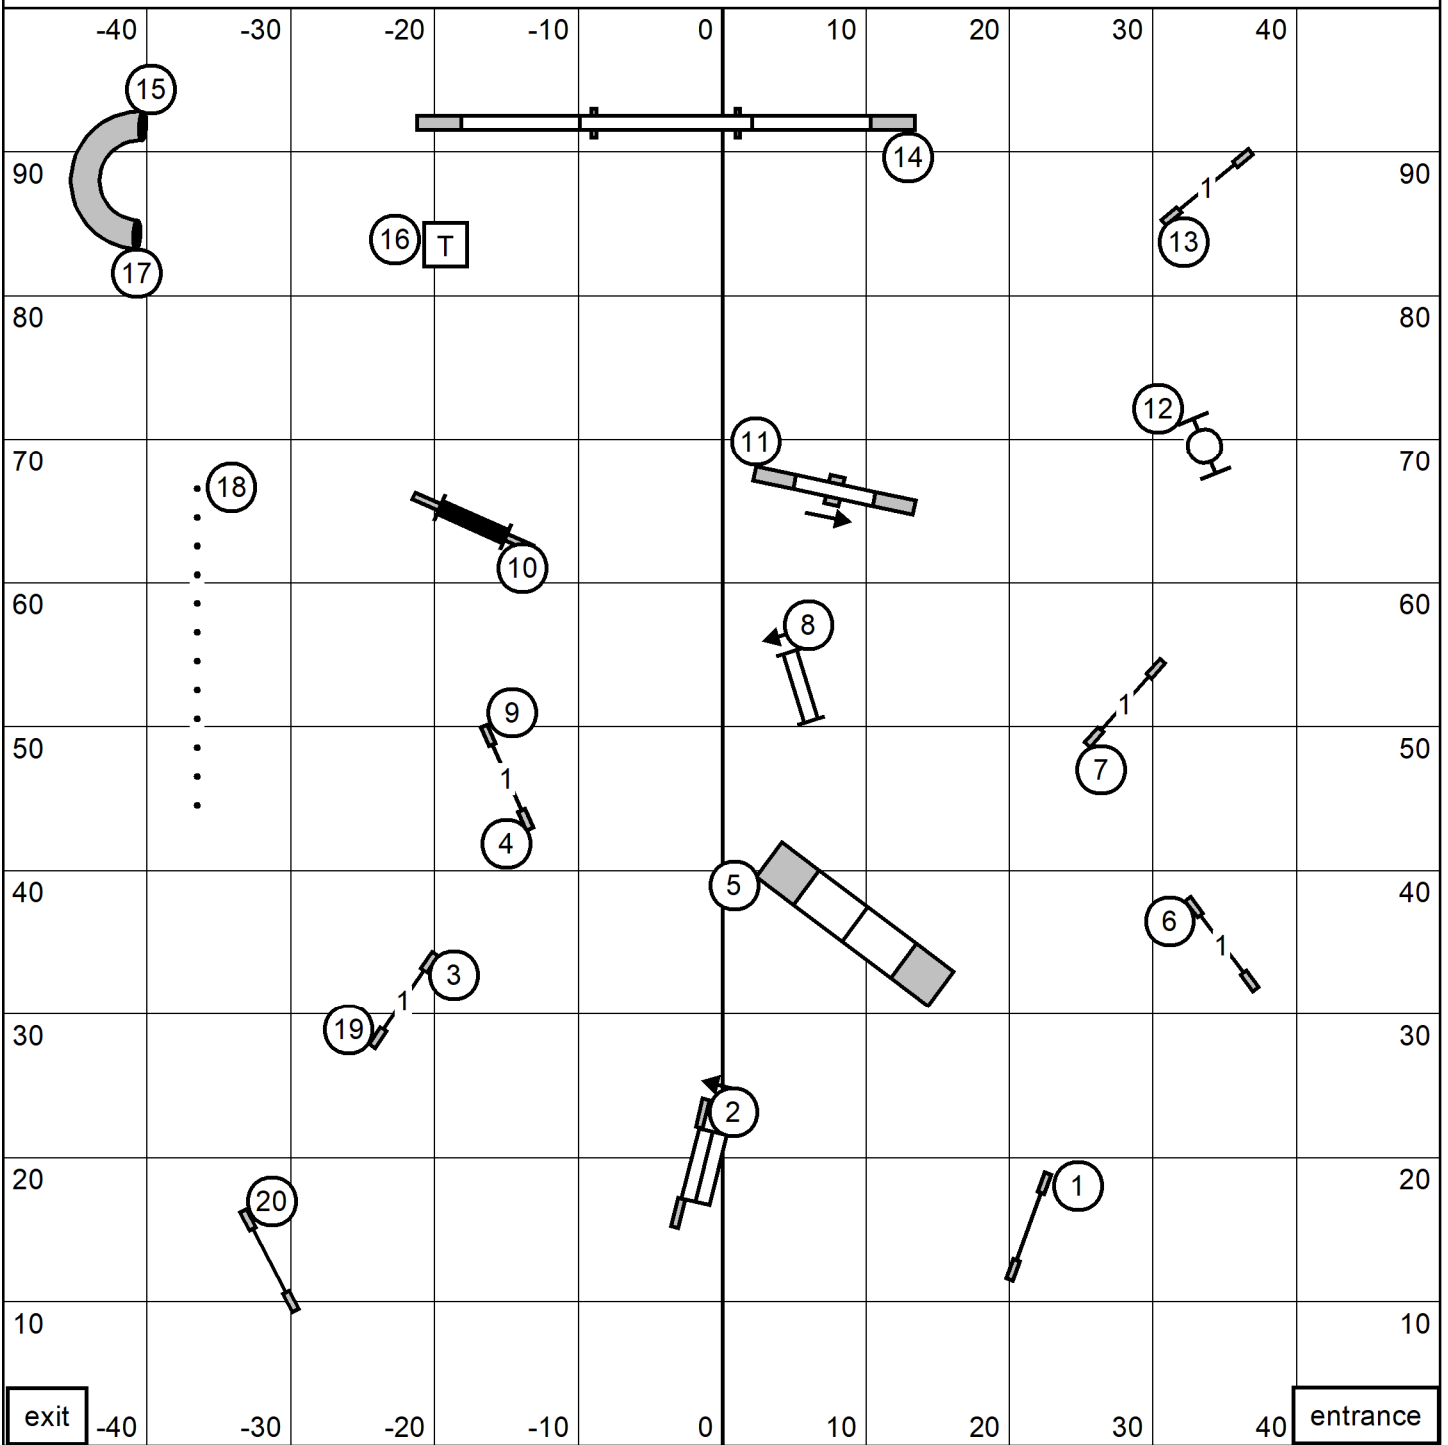

Saturday Excellent/Master JWW

exit

entrance

Excellent/Master JWW
July 24, 2021

Next dog in after
Tunnel #17

Shenandoah Valley Kennel Club
Judge: Brian Brane

Saturday Time to Beat

exit -40 -30 -20 -10 0 10 20 30 40 entrance

Time to Beat
July 24, 2021

Next dog in after
A-Frame #14

Shenandoah Valley Kennel Club
Judge: Brian Brane

Saturday Excellent/Master STD

exit

entrance

Excellent/Master STD
July 24, 2021

Next dog in after
Table #16

Shenandoah Valley Kennel Club
Judge: Brian Brane

Saturday Open STD

exit

entrance

Open STD
July 24, 2021

Next dog in after
Tunnel #13

Shenandoah Valley Kennel Club
Judge: Brian Brane

Saturday Novice STD

exit

entrance

Novice STD
July 24, 2021

Next dog in after
Weaves #13

Shenandoah Valley Kennel Club
Judge: Brian Brane

Saturday Open JWW

Open JWW
July 24, 2021

Next dog in after
Tunnel #14