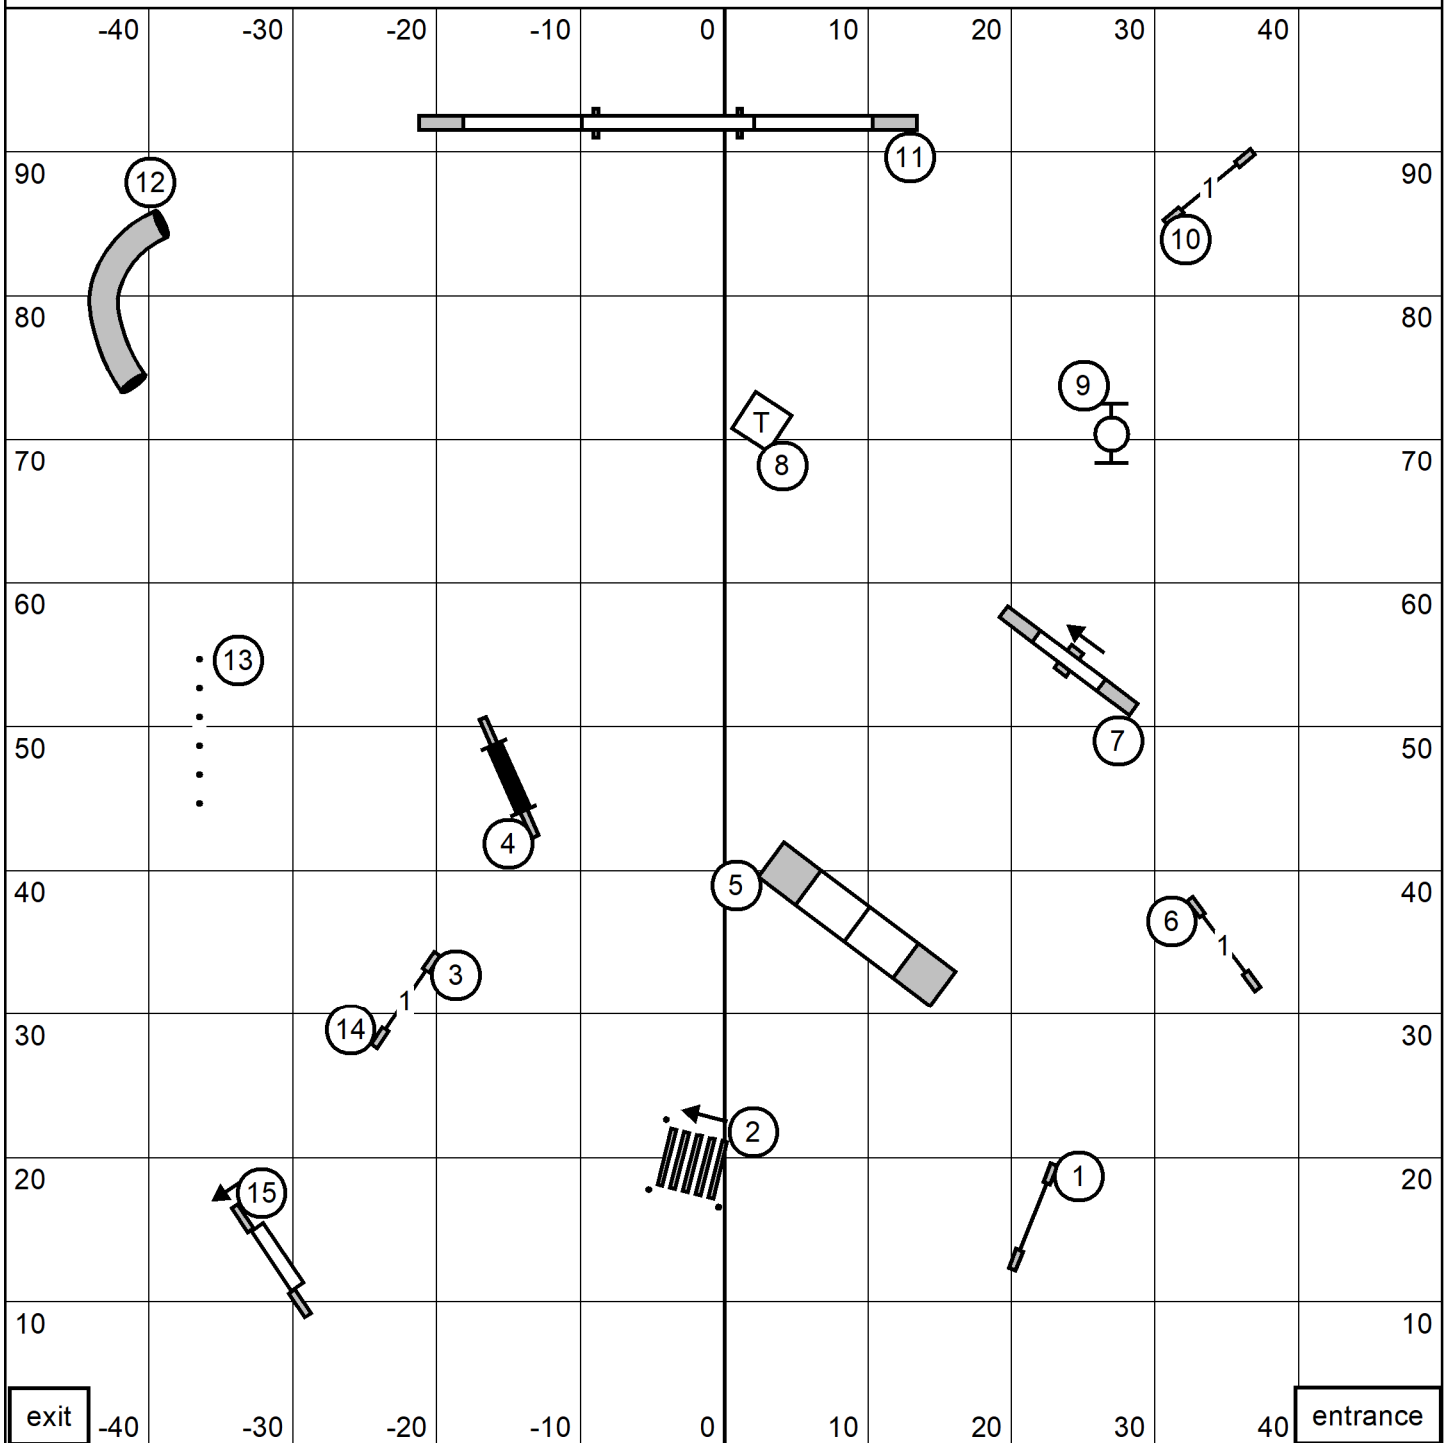

Shenandoah Valley Kennel Club
Judge: Brian Brane

Saturday Open STD

exit

entrance

Open STD
July 24, 2021

Next dog in after
Tunnel #13

Shenandoah Valley Kennel Club
Judge: Brian Brane

Saturday Novice STD