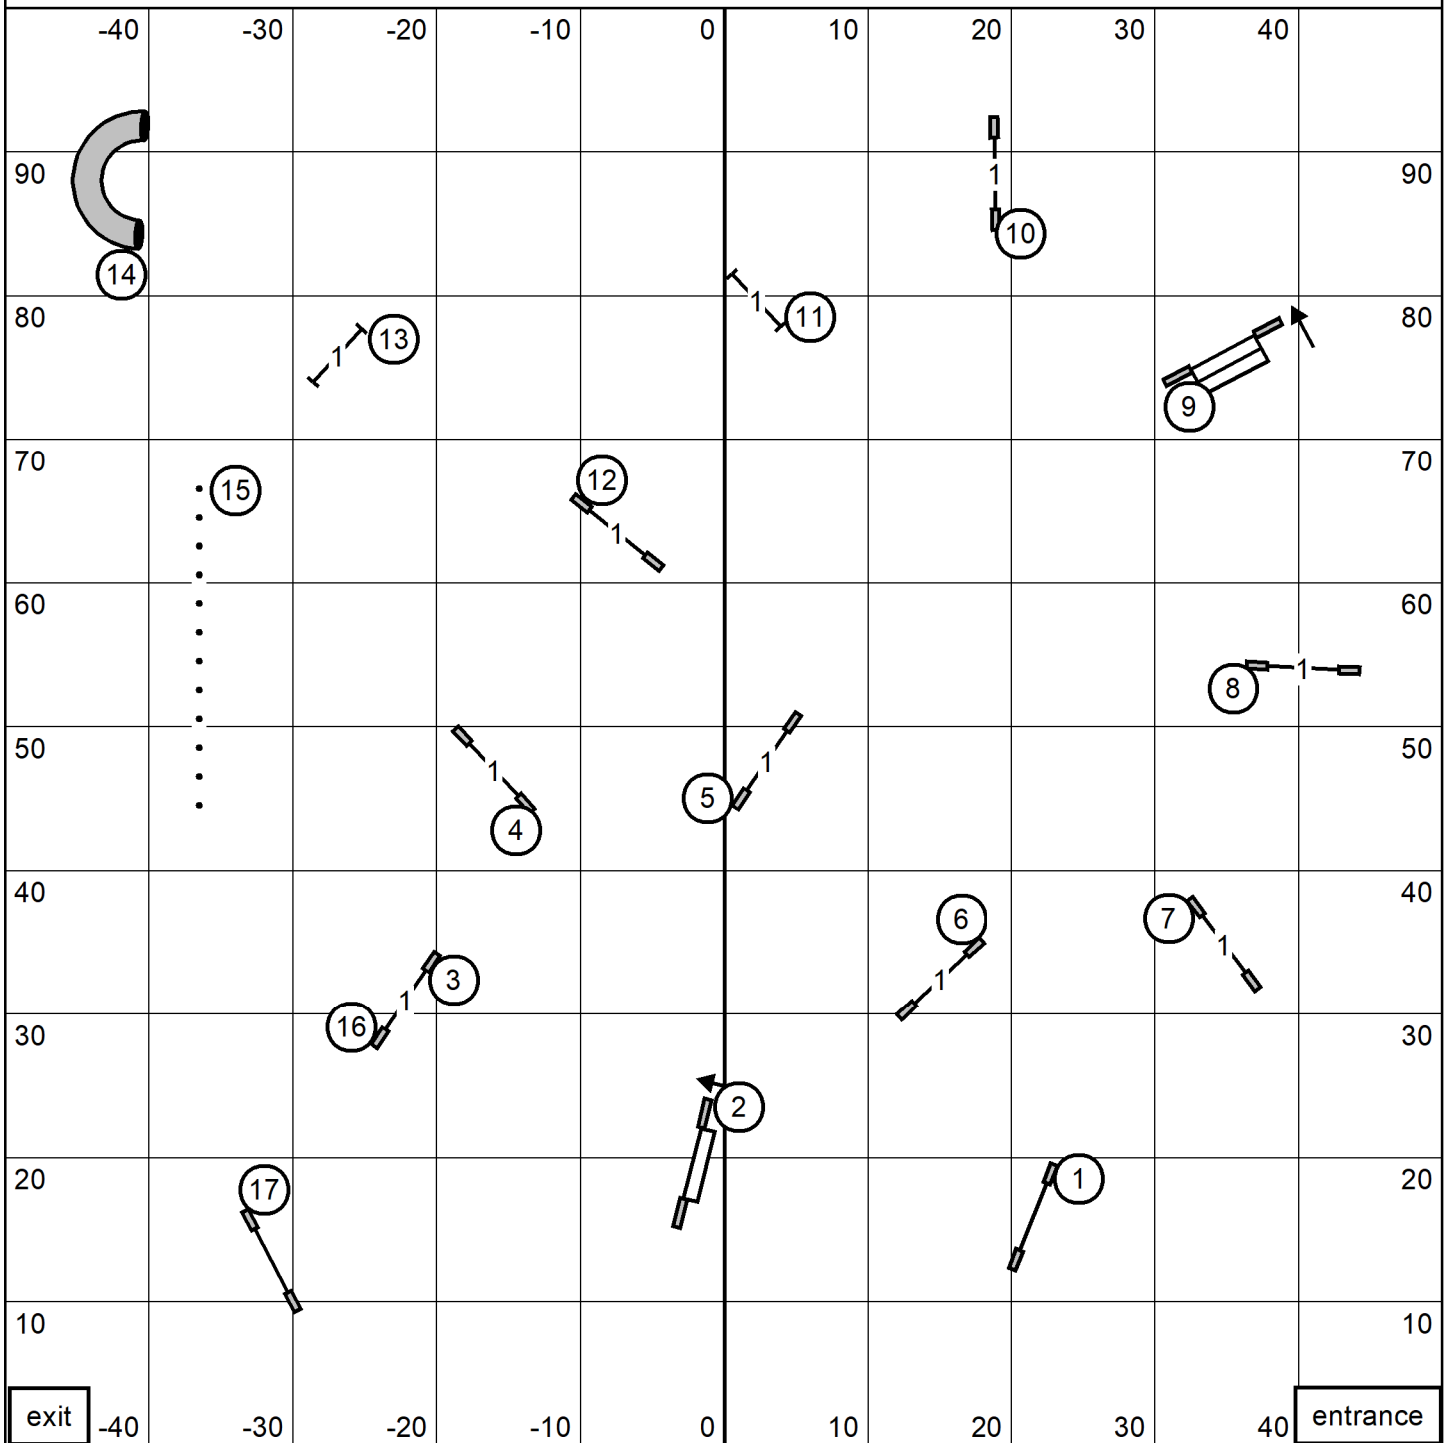

exit

entrance

Novice STD
July 24, 2021

Next dog in after
Weaves #13

Shenandoah Valley Kennel Club
Judge: Brian Brane

Saturday Open JWW

Open JWW
July 24, 2021

Next dog in after
Tunnel #14