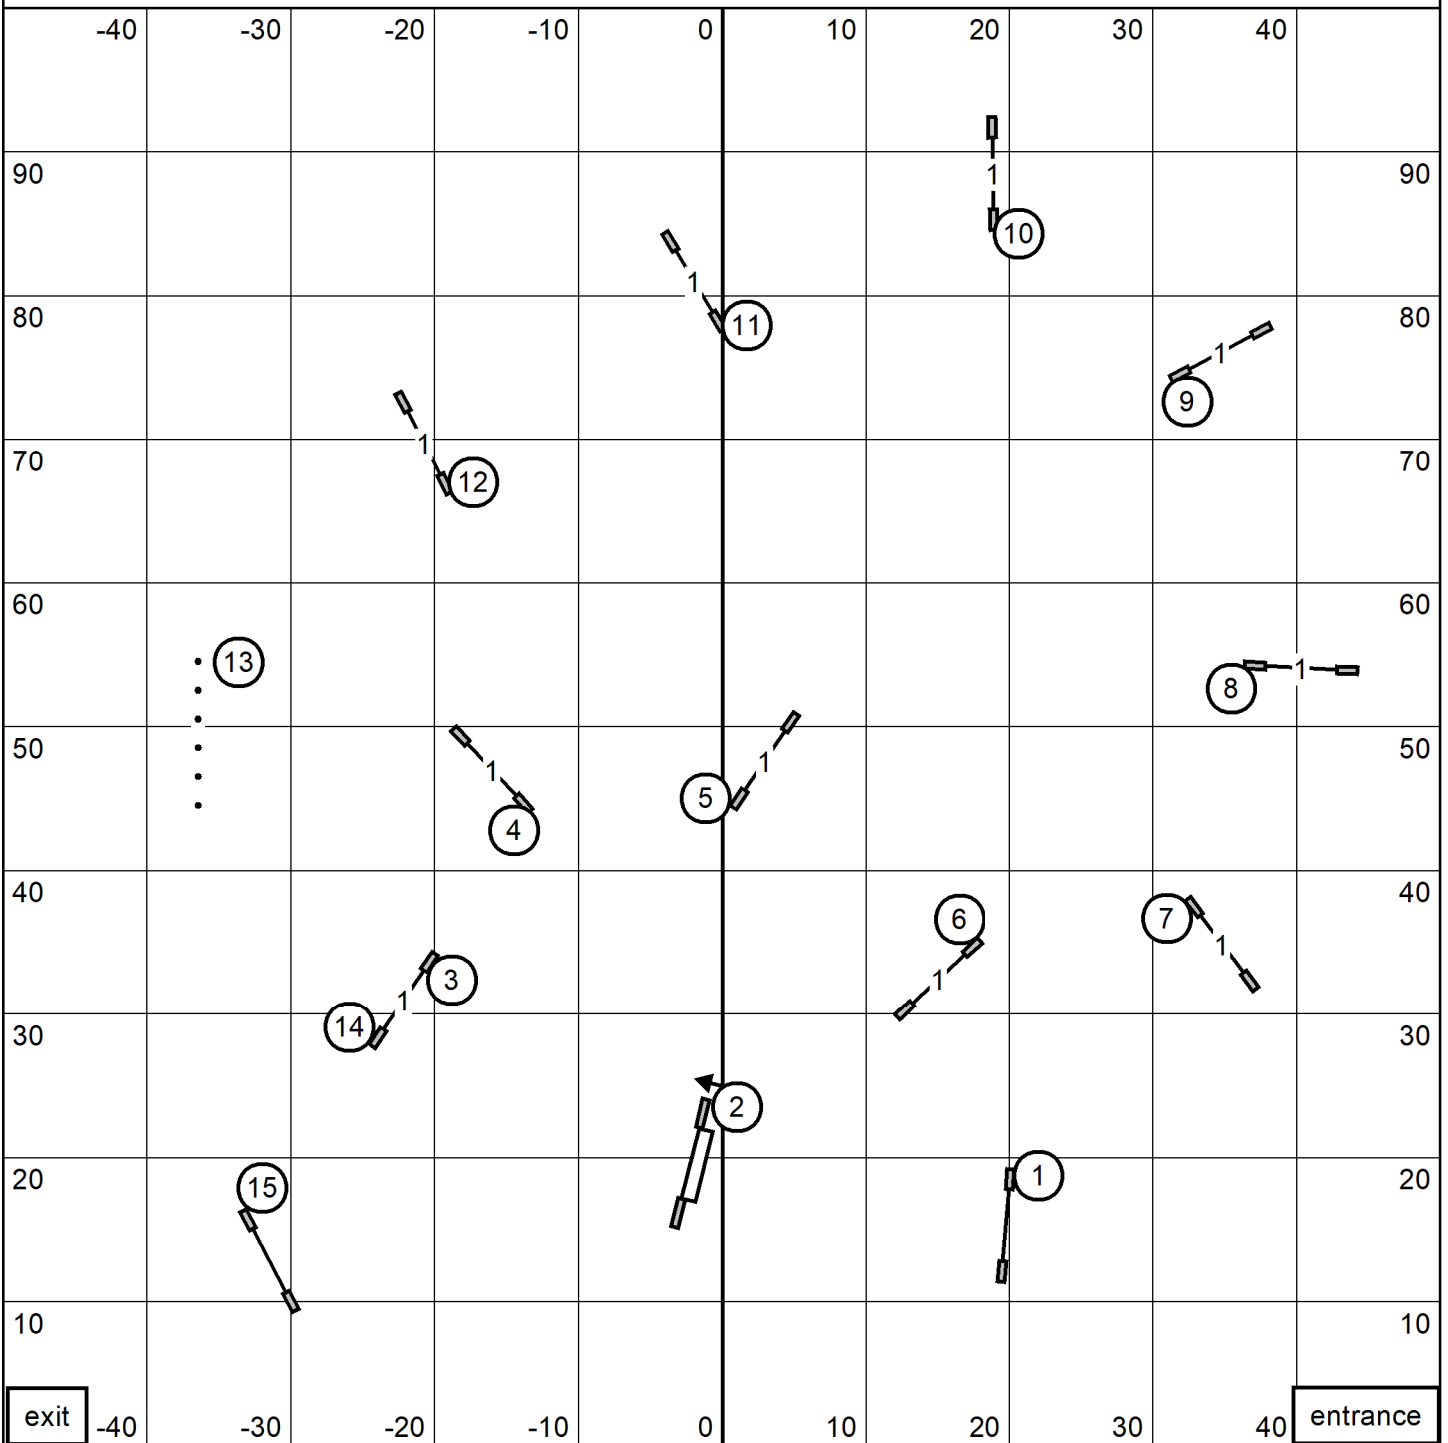

Saturday Novice JWW

exit

entrance

Novice JWW
July 24, 2021

Next dog in after
Weaves #13

Shenandoah Valley Kennel Club
Judge: Brian Brane