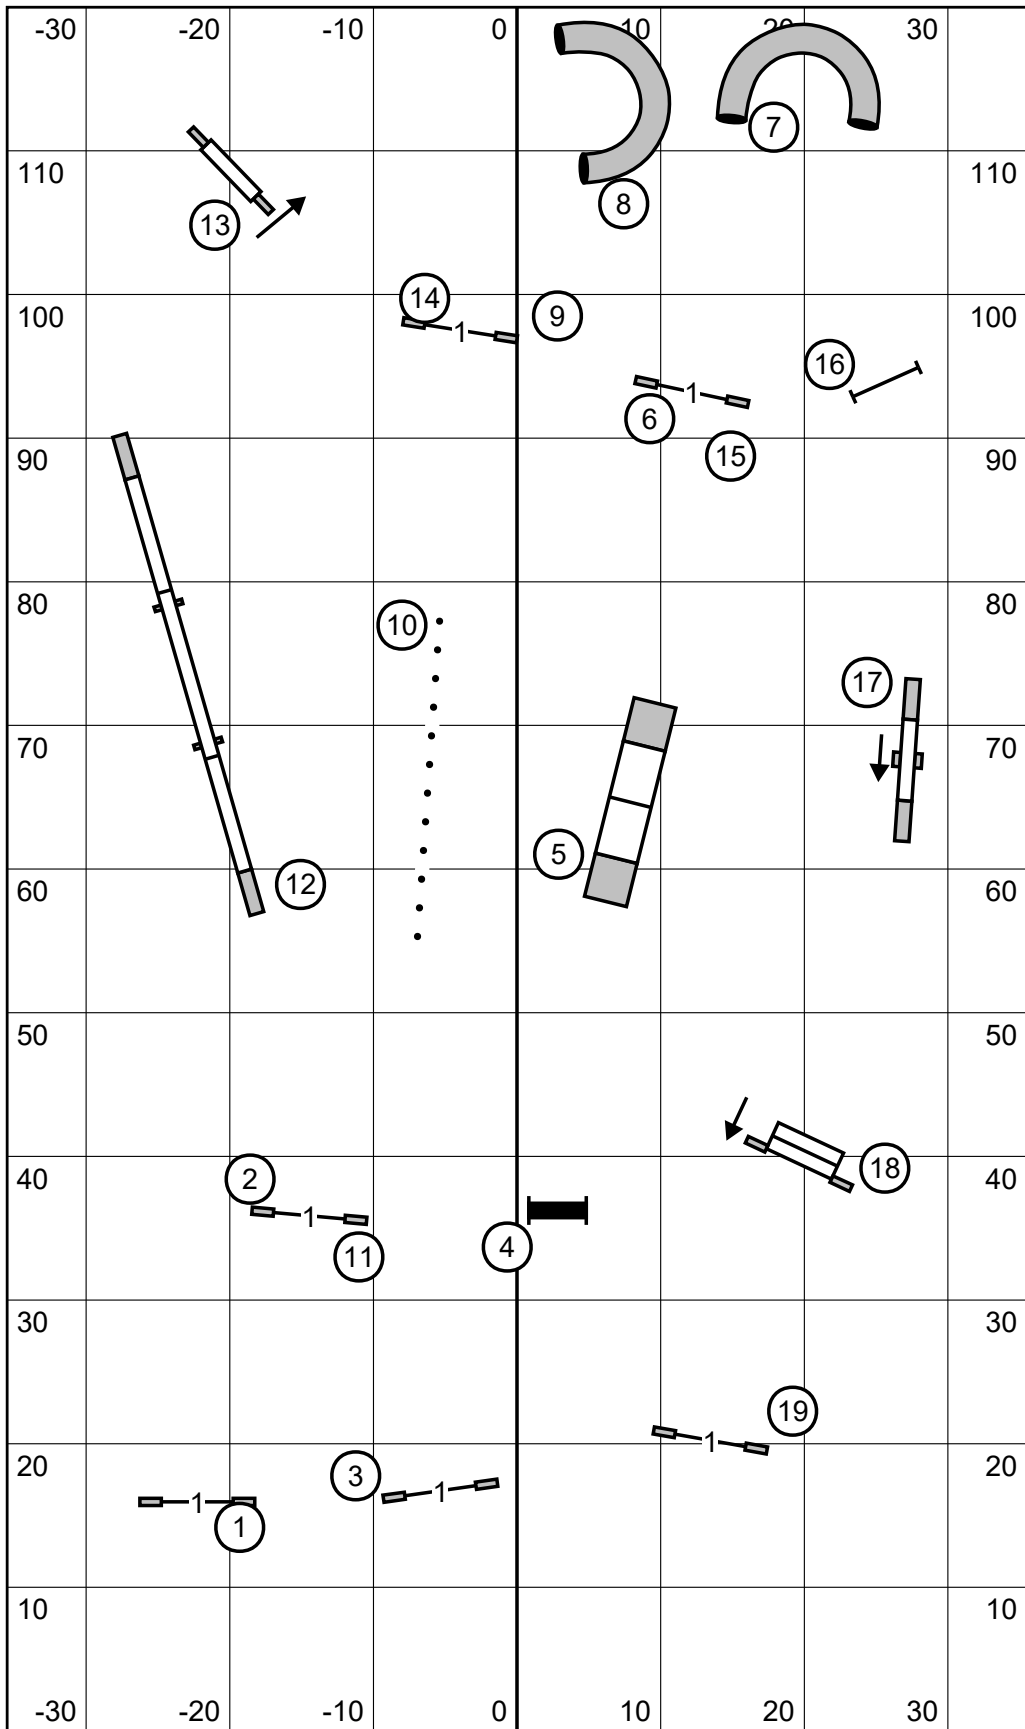

Friday, October 15, 2021 **MASTER/EX JWW** Judge: Jim Smotrel
 Reva Agility Club Enthusiasts of Virginia
 Walnut Hill Farm
 [Indoor Ring: 71' x 120', Surface: Dirt]

Friday, October 15, 2021 **MASTER/EX STD** Judge: Judy Smotrel
 Reva Agility Club Enthusiasts of Virginia
 Walnut Hill Farm
 [Indoor Ring: 71' x 120', Surface: Dirt]

Friday, October 15, 2021 **PREMIER JWW** Judge: Jim Smotrel
 Reva Agility Club Enthusiasts of Virginia
 Walnut Hill Farm
 [Indoor Ring: 71' x 120', Surface: Dirt]

Friday, October 15, 2021 **PREMIER STD** Judge: Judy Smotrel
 Reva Agility Club Enthusiasts of Virginia
 Walnut Hill Farm
 [Indoor Ring: 71' x 120', Surface: Dirt]

Friday, October 15, 2021 **TIME2BEAT** Judge: Jim Smotrel
 Reva Agility Club Enthusiasts of Virginia
 Walnut Hill Farm
 [Indoor Ring: 71' x 120', Surface: Dirt]