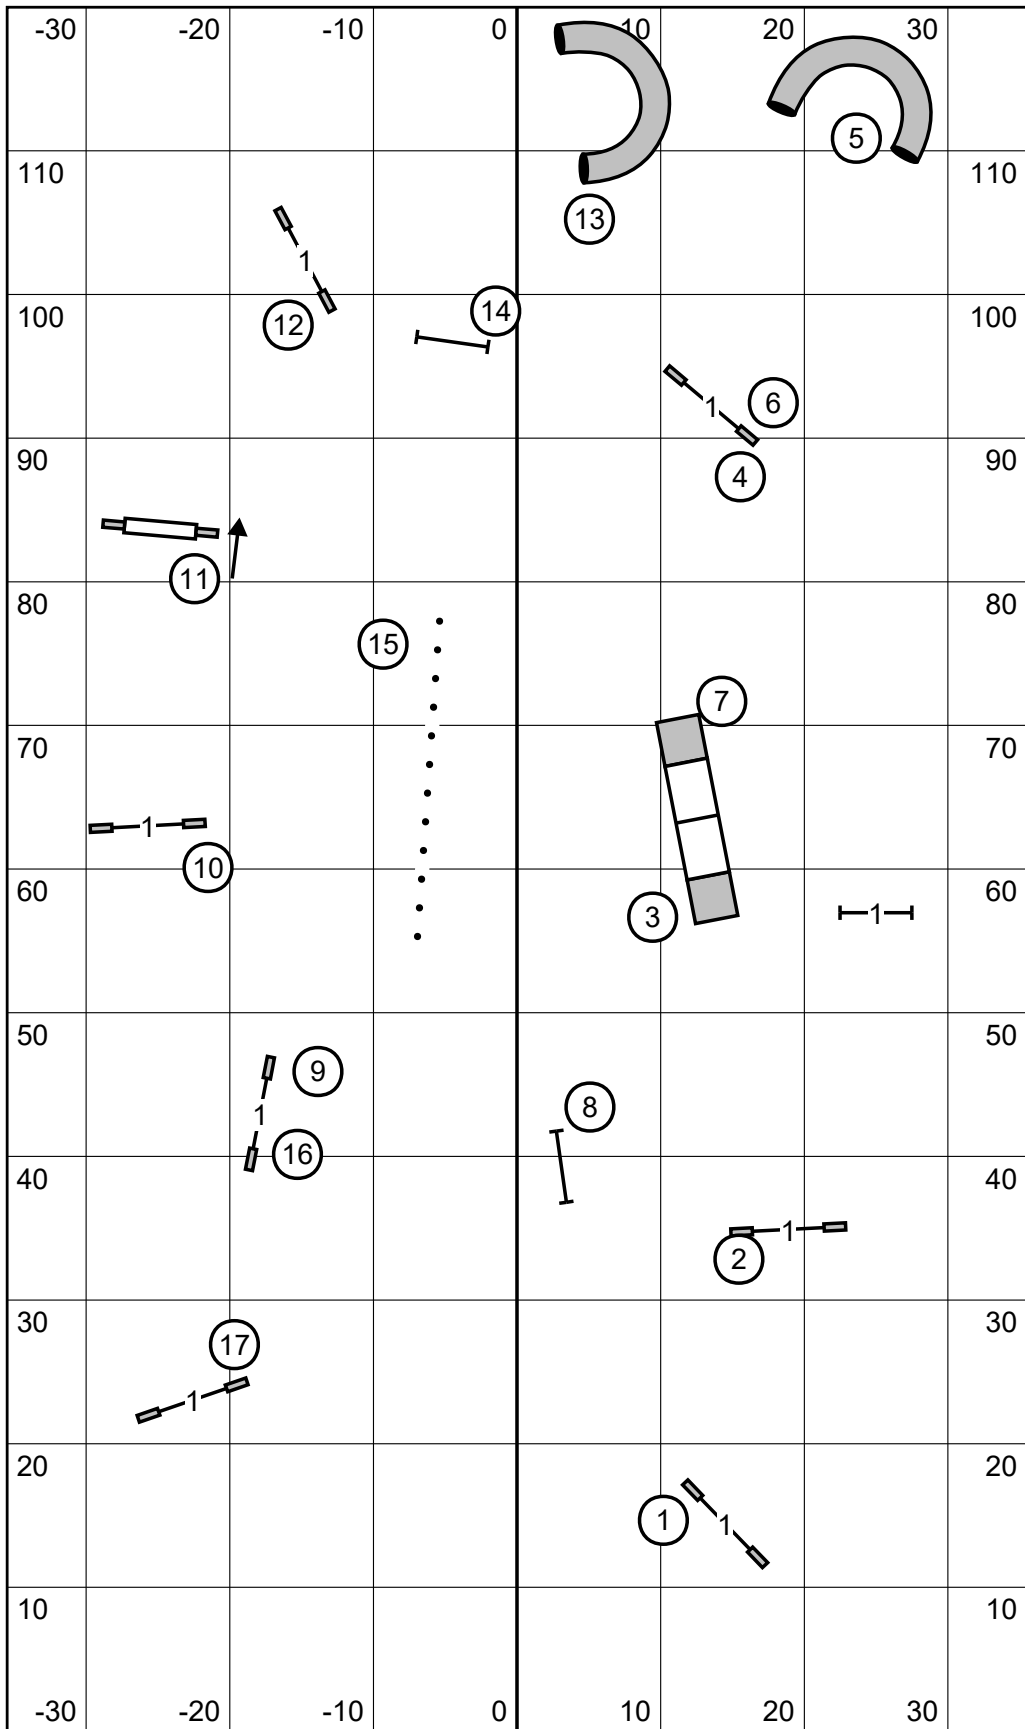

Friday, October 15, 2021 **MASTER/EX JWW** Judge: Jim Smotrel
 Reva Agility Club Enthusiasts of Virginia
 Walnut Hill Farm
 [Indoor Ring: 71' x 120', Surface: Dirt]

Friday, October 15, 2021 **MASTER/EX STD** Judge: Judy Smotrel
 Reva Agility Club Enthusiasts of Virginia
 Walnut Hill Farm
 [Indoor Ring: 71' x 120', Surface: Dirt]

Friday, October 15, 2021 **PREMIER JWW** Judge: Jim Smotrel
 Reva Agility Club Enthusiasts of Virginia
 Walnut Hill Farm
 [Indoor Ring: 71' x 120', Surface: Dirt]

Friday, October 15, 2021 **PREMIER STD** Judge: Judy Smotrel
 Reva Agility Club Enthusiasts of Virginia
 Walnut Hill Farm
 [Indoor Ring: 71' x 120', Surface: Dirt]

Friday, October 15, 2021 **TIME2BEAT** Judge: Jim Smotrel
 Reva Agility Club Enthusiasts of Virginia
 Walnut Hill Farm
 [Indoor Ring: 71' x 120', Surface: Dirt]