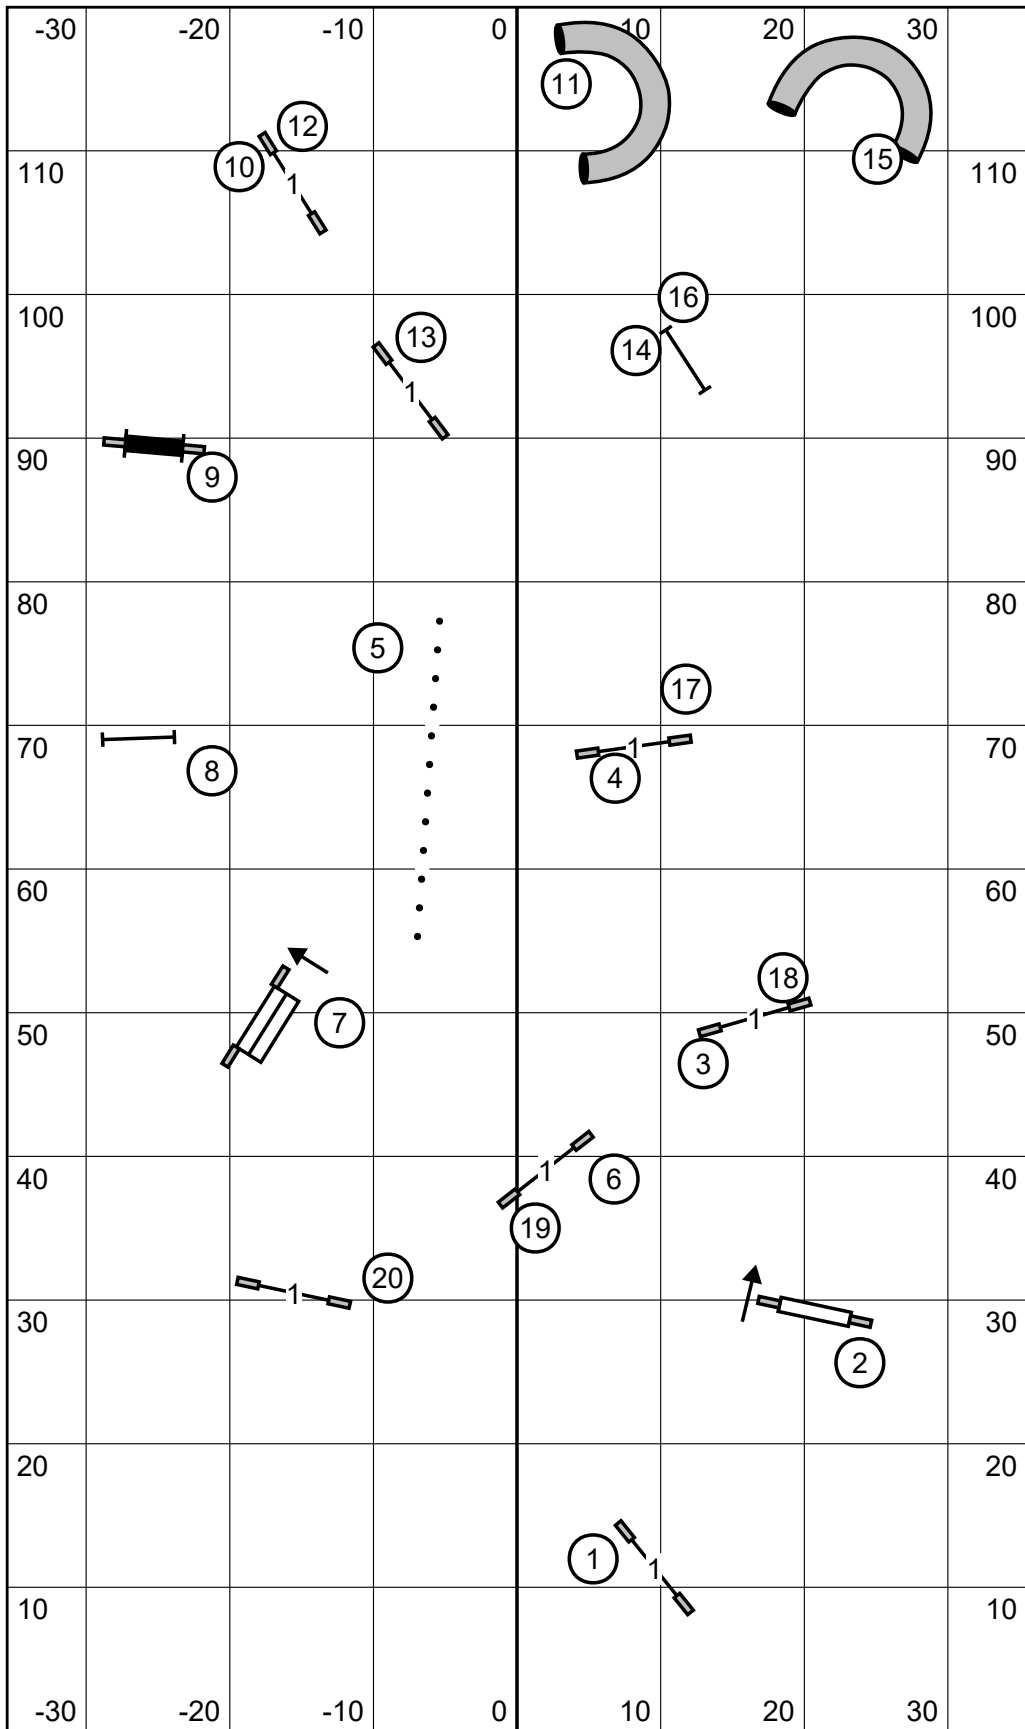

Friday, October 15, 2021 **MASTER/EX JWW** Judge: Jim Smotrel
 Reva Agility Club Enthusiasts of Virginia
 Walnut Hill Farm
 [Indoor Ring: 71' x 120', Surface: Dirt]

Friday, October 15, 2021 **MASTER/EX STD** Judge: Judy Smotrel
 Reva Agility Club Enthusiasts of Virginia
 Walnut Hill Farm
 [Indoor Ring: 71' x 120', Surface: Dirt]

Friday, October 15, 2021 **PREMIER JWW** Judge: Jim Smotrel
 Reva Agility Club Enthusiasts of Virginia
 Walnut Hill Farm
 [Indoor Ring: 71' x 120', Surface: Dirt]

Friday, October 15, 2021 **PREMIER STD** Judge: Judy Smotrel
 Reva Agility Club Enthusiasts of Virginia
 Walnut Hill Farm
 [Indoor Ring: 71' x 120', Surface: Dirt]

Friday, October 15, 2021 **TIME2BEAT** Judge: Jim Smotrel
 Reva Agility Club Enthusiasts of Virginia
 Walnut Hill Farm
 [Indoor Ring: 71' x 120', Surface: Dirt]