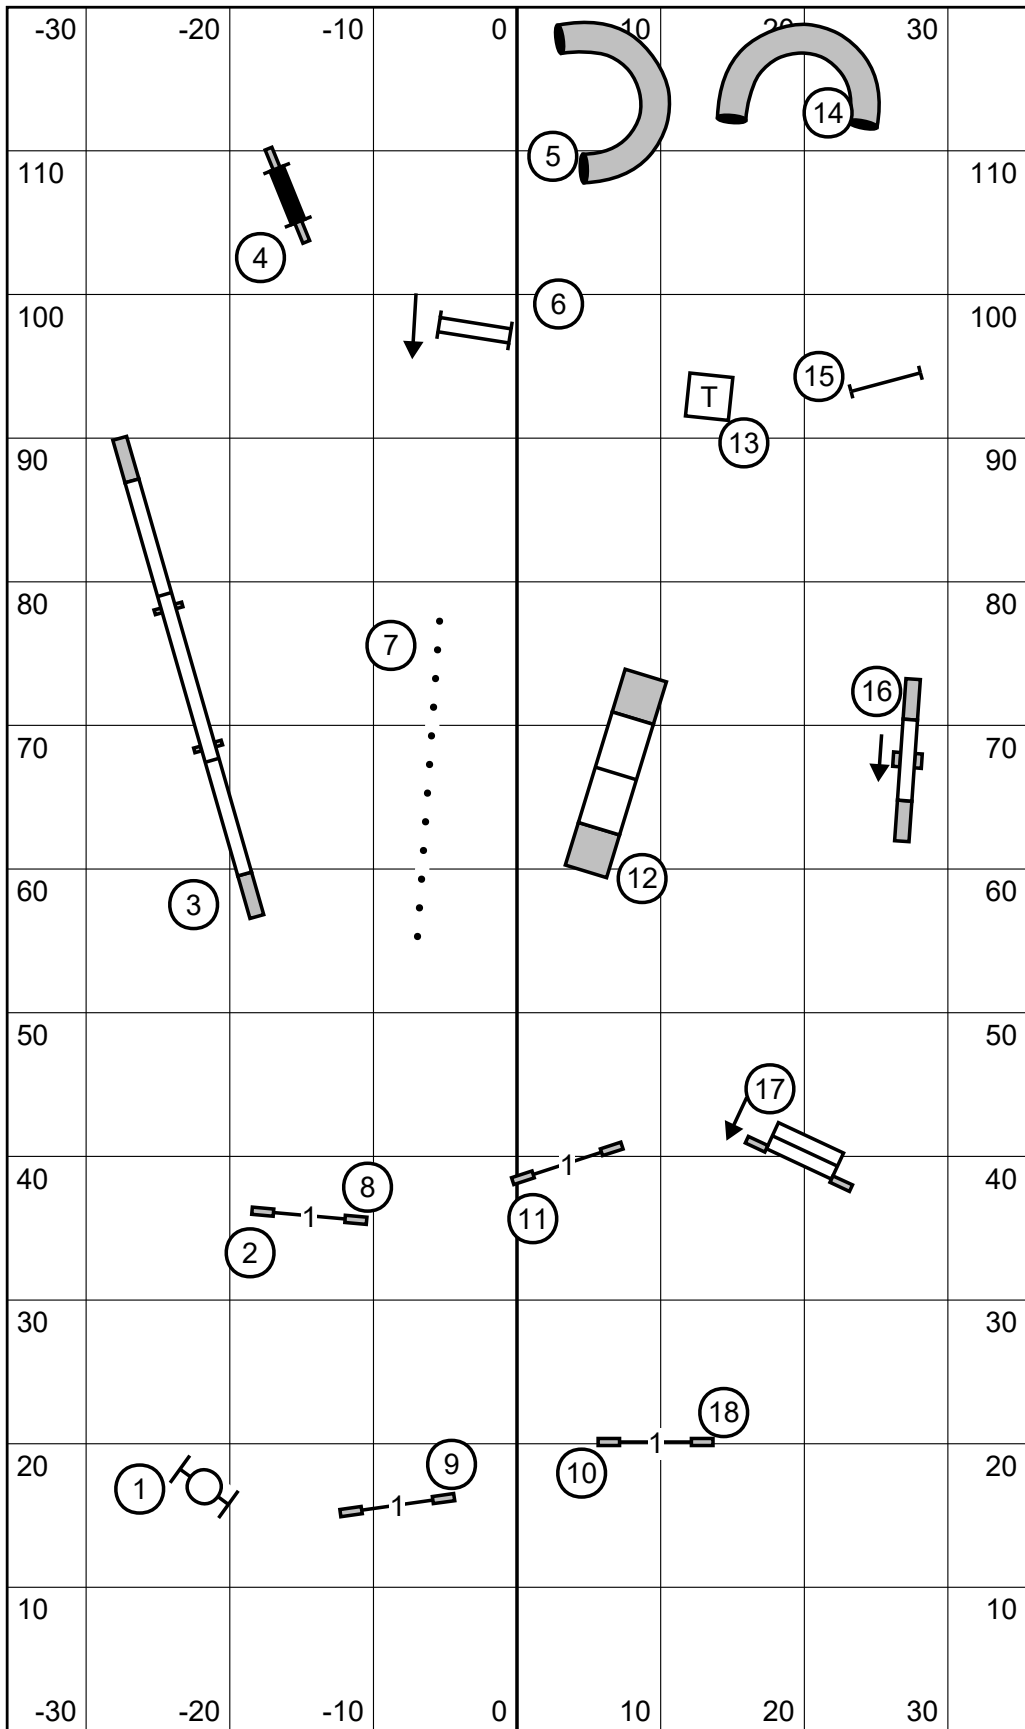

Friday, October 15, 2021 **MASTER/EX JWW** Judge: Jim Smotrel
 Reva Agility Club Enthusiasts of Virginia
 Walnut Hill Farm
 [Indoor Ring: 71' x 120', Surface: Dirt]

Friday, October 15, 2021 **MASTER/EX STD** Judge: Judy Smotrel
 Reva Agility Club Enthusiasts of Virginia
 Walnut Hill Farm
 [Indoor Ring: 71' x 120', Surface: Dirt]

Friday, October 15, 2021 **PREMIER JWW** Judge: Jim Smotrel
 Reva Agility Club Enthusiasts of Virginia
 Walnut Hill Farm
 [Indoor Ring: 71' x 120', Surface: Dirt]

Friday, October 15, 2021 **PREMIER STD** Judge: Judy Smotrel
 Reva Agility Club Enthusiasts of Virginia
 Walnut Hill Farm
 [Indoor Ring: 71' x 120', Surface: Dirt]

Friday, October 15, 2021 **TIME2BEAT** Judge: Jim Smotrel
 Reva Agility Club Enthusiasts of Virginia
 Walnut Hill Farm
 [Indoor Ring: 71' x 120', Surface: Dirt]