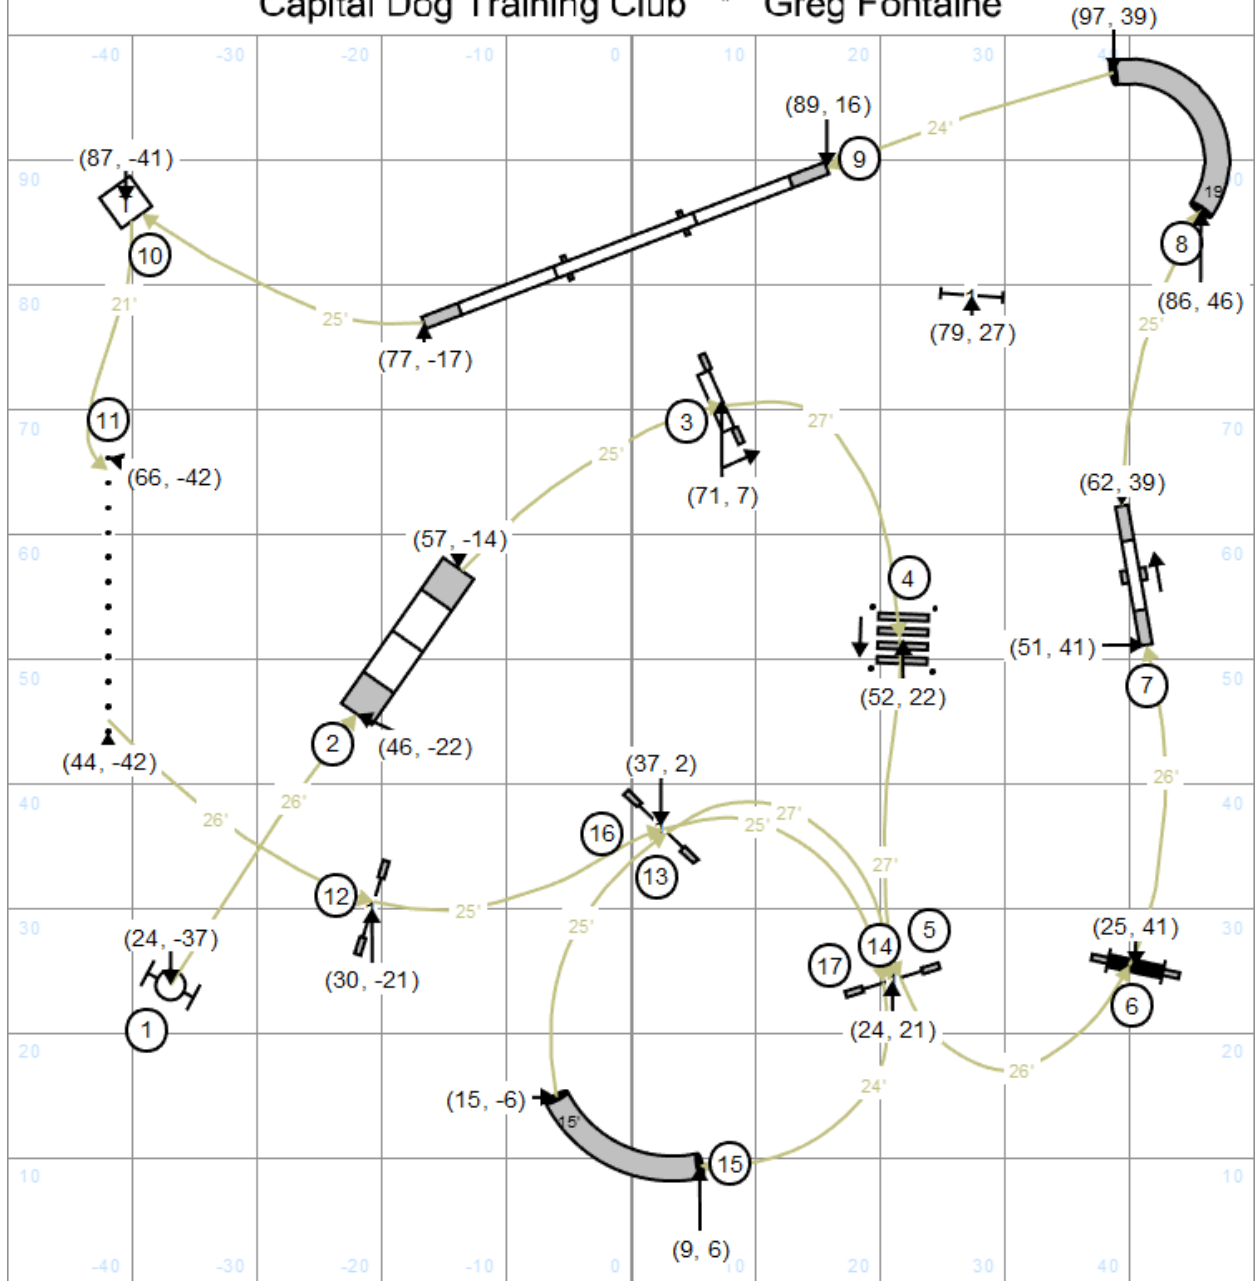

Open Standard * Friday, April 4, 2025
Capital Dog Training Club * Greg Fontaine