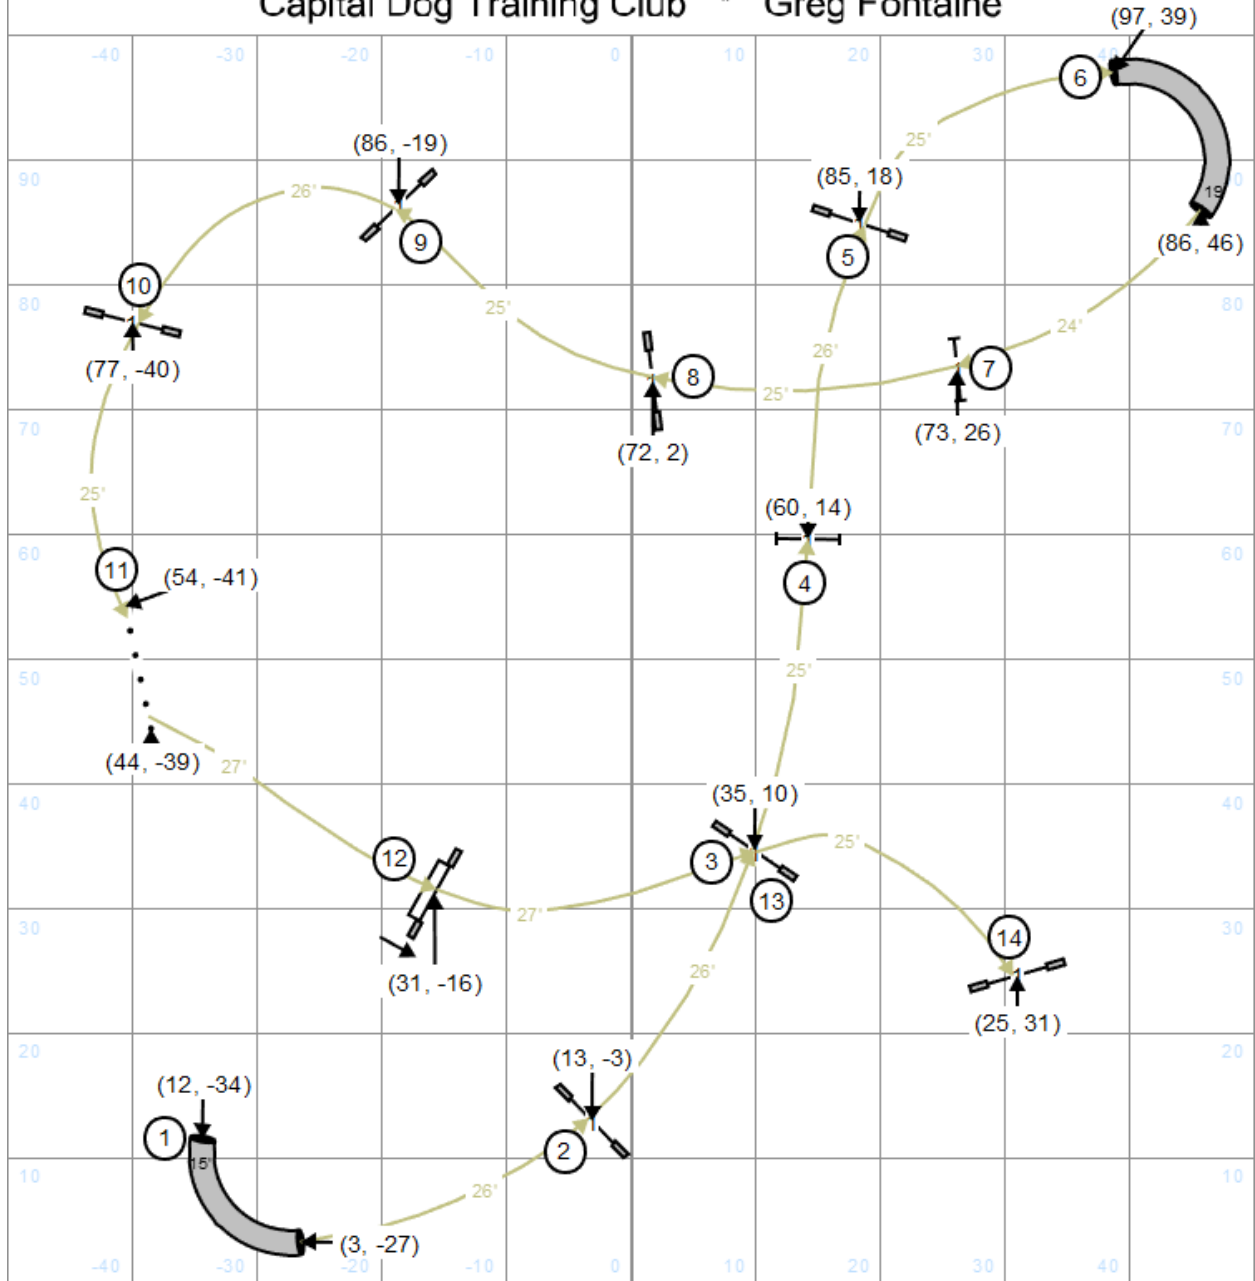

Novice Jumpers With Weaves * Friday, April 4, 2025
Capital Dog Training Club * Greg Fontaine