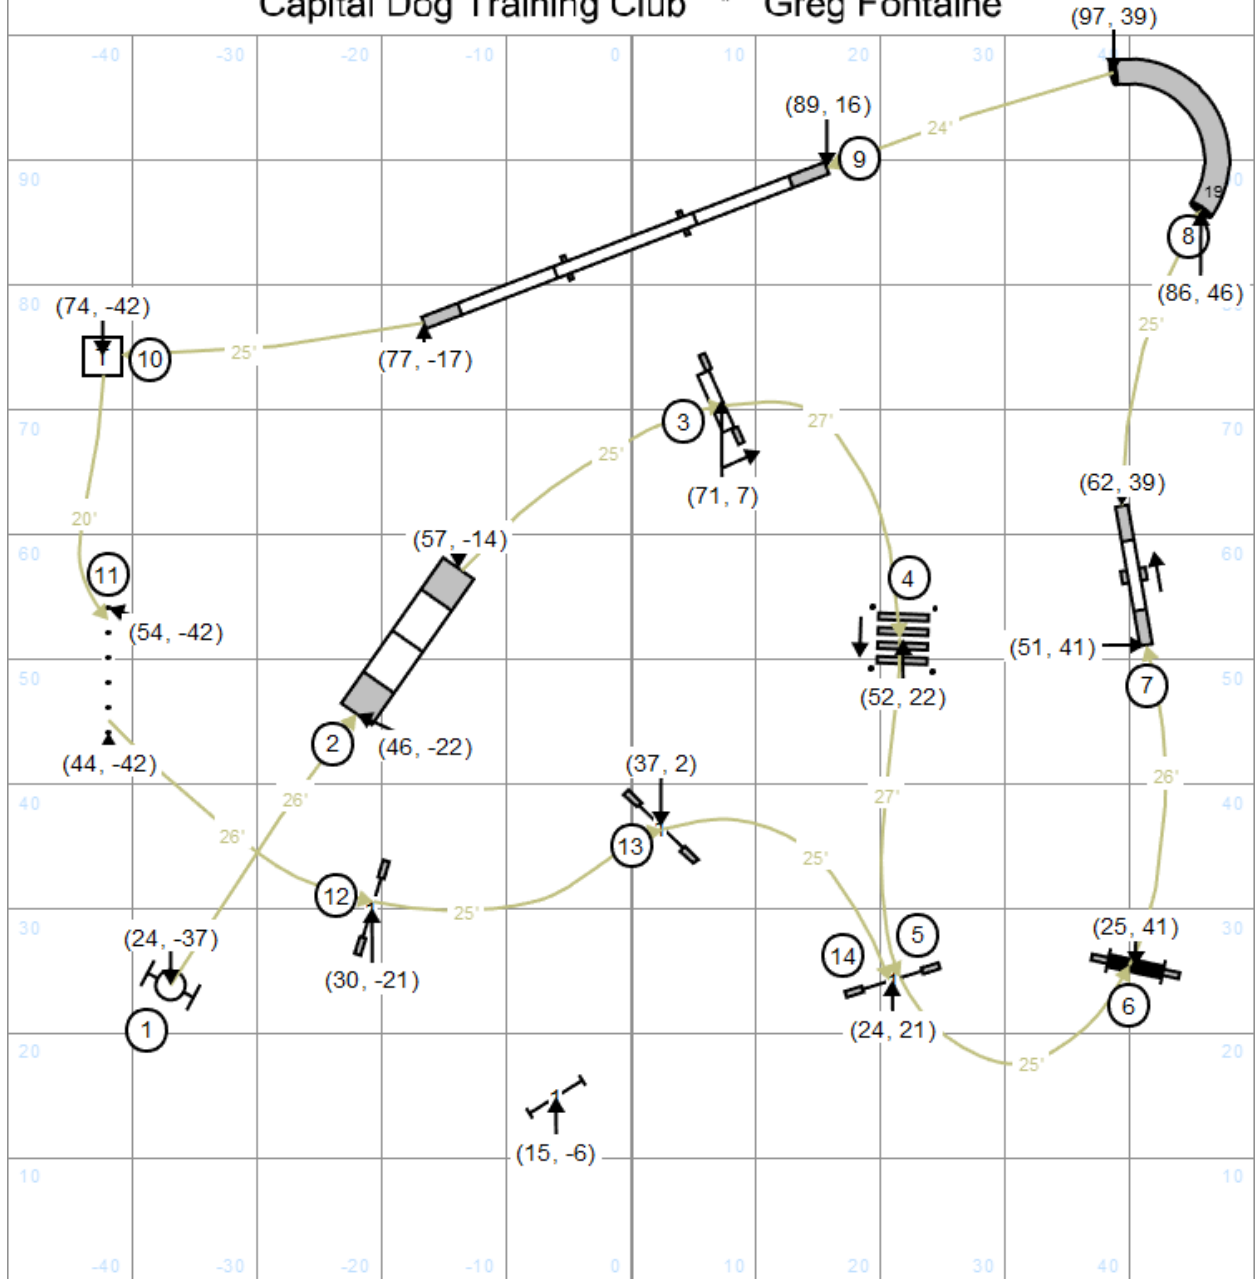

Novice Standard * Friday, April 4, 2025
Capital Dog Training Club * Greg Fontaine