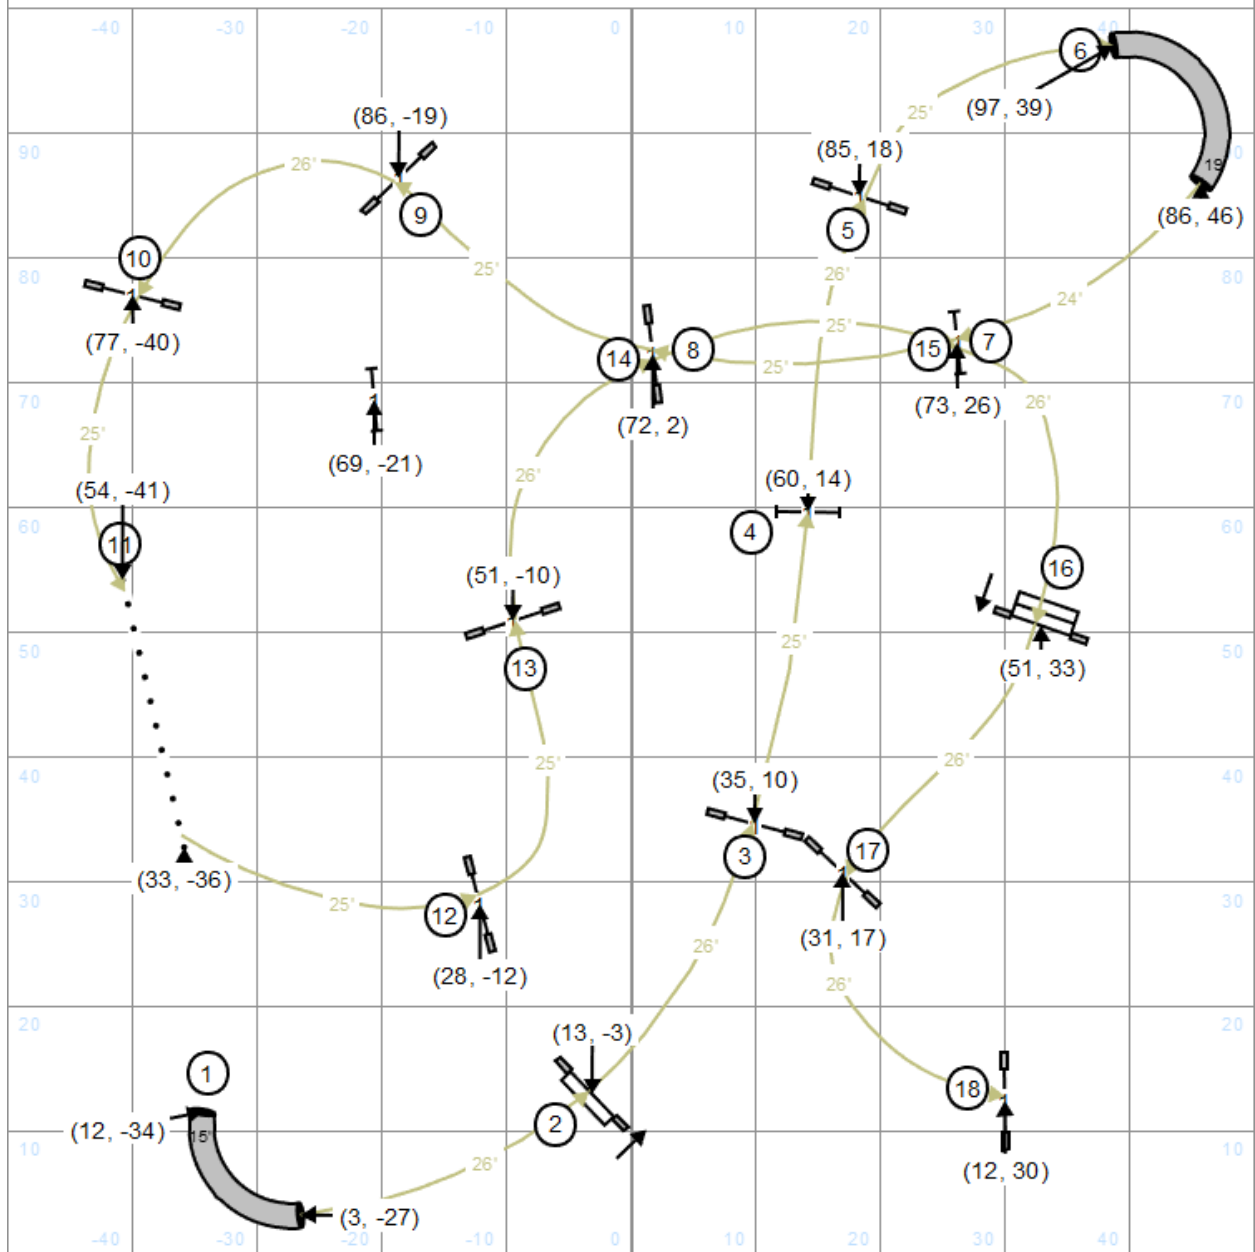

Master / Excellent Jumpers With Weaves * Friday, April 4, 2025

Capital Dog Training Club * Greg Fontaine