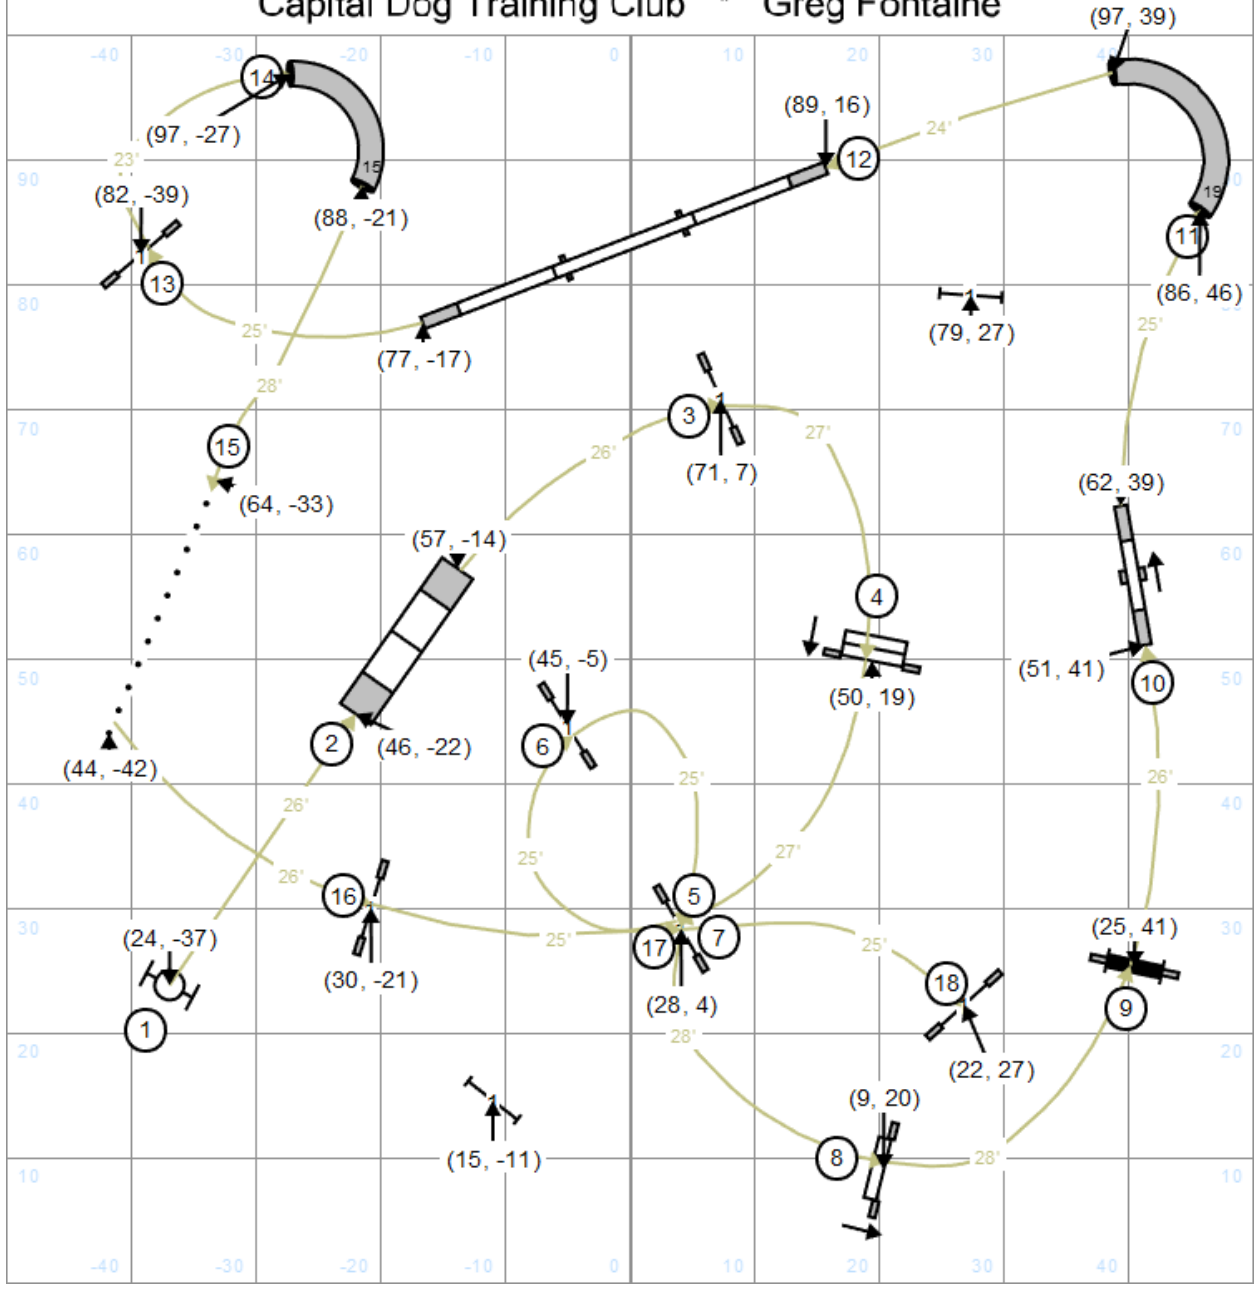

Master / Excellent Standard * Friday, April 4, 2025
Capital Dog Training Club * Greg Fontaine