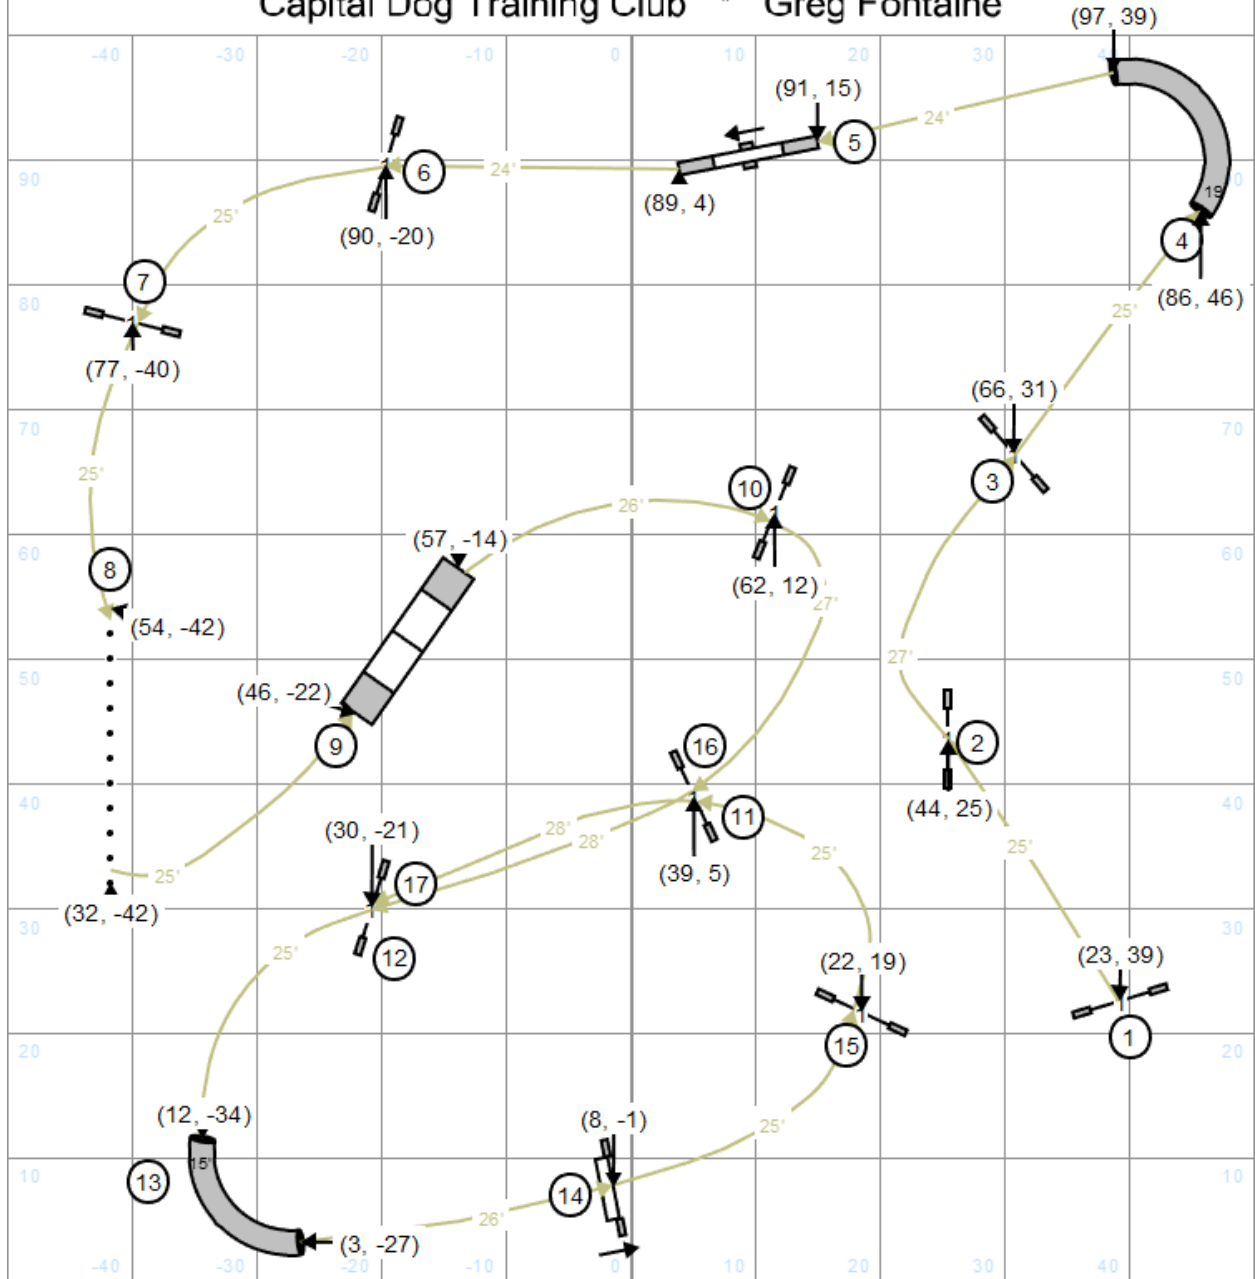

Time 2 Beat * Friday, April 4, 2025
Capital Dog Training Club * Greg Fontaine