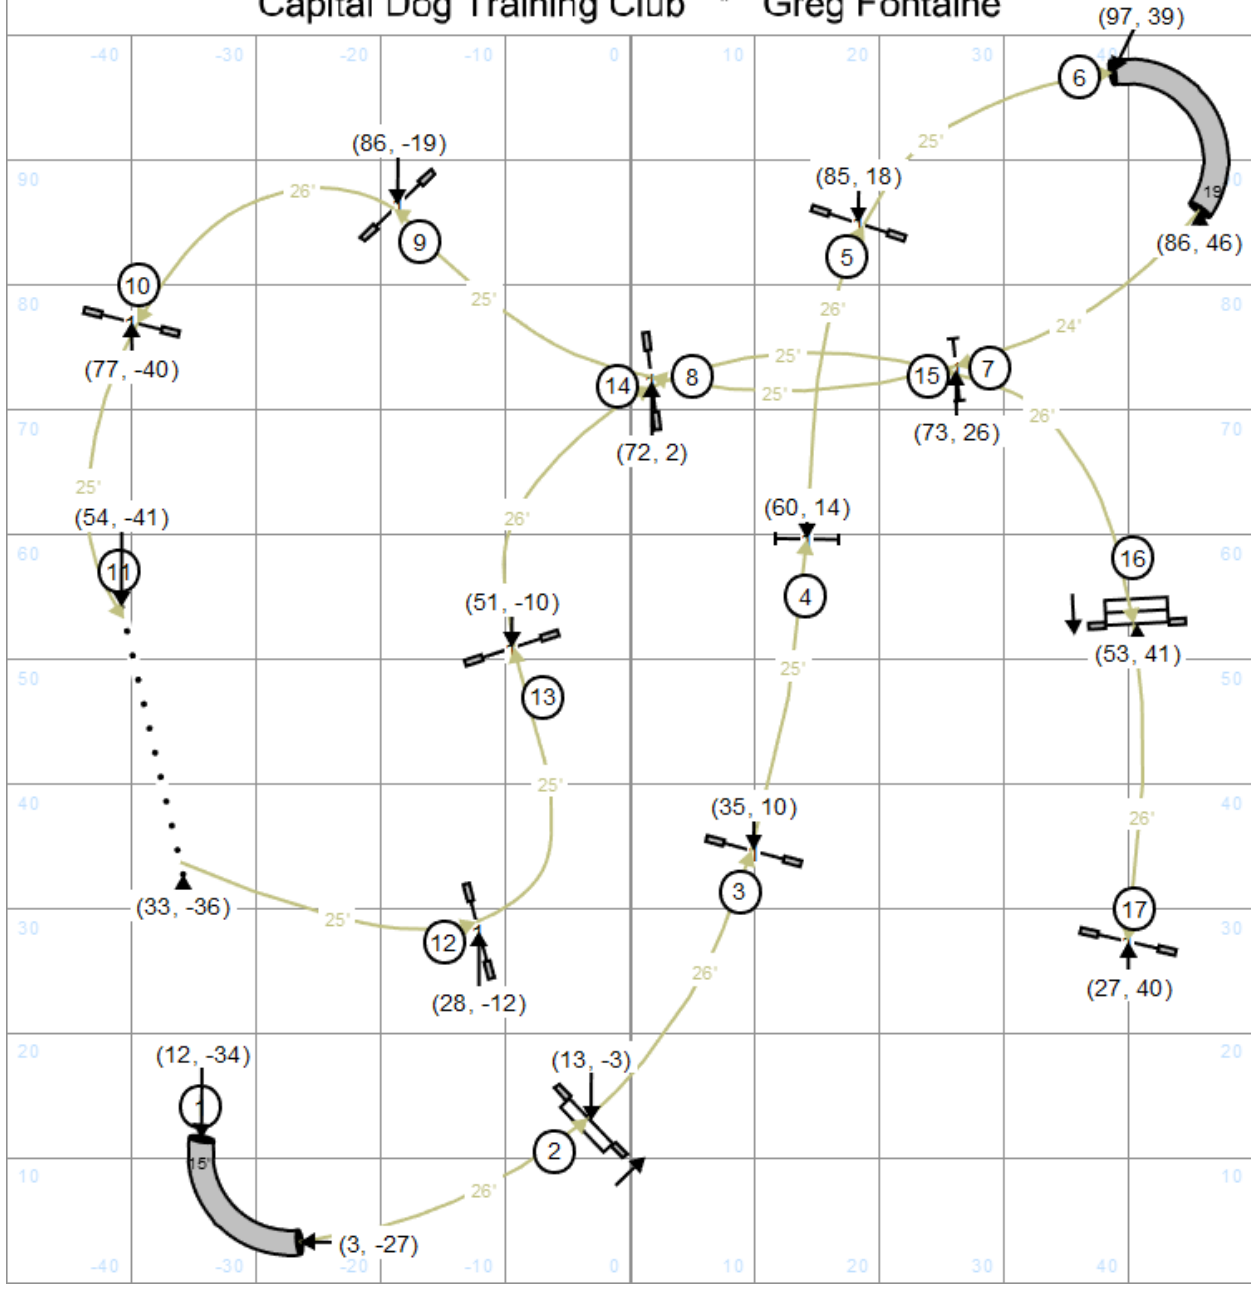

Time 2 Beat * Friday, April 4, 2025
 Capital Dog Training Club * Greg Fontaine

Master / Excellent Jumpers With Weaves * Friday, April 4, 2025

Capital Dog Training Club * Greg Fontaine

Open Jumpers With Weaves * Friday, April 4, 2025
 Capital Dog Training Club * Greg Fontaine