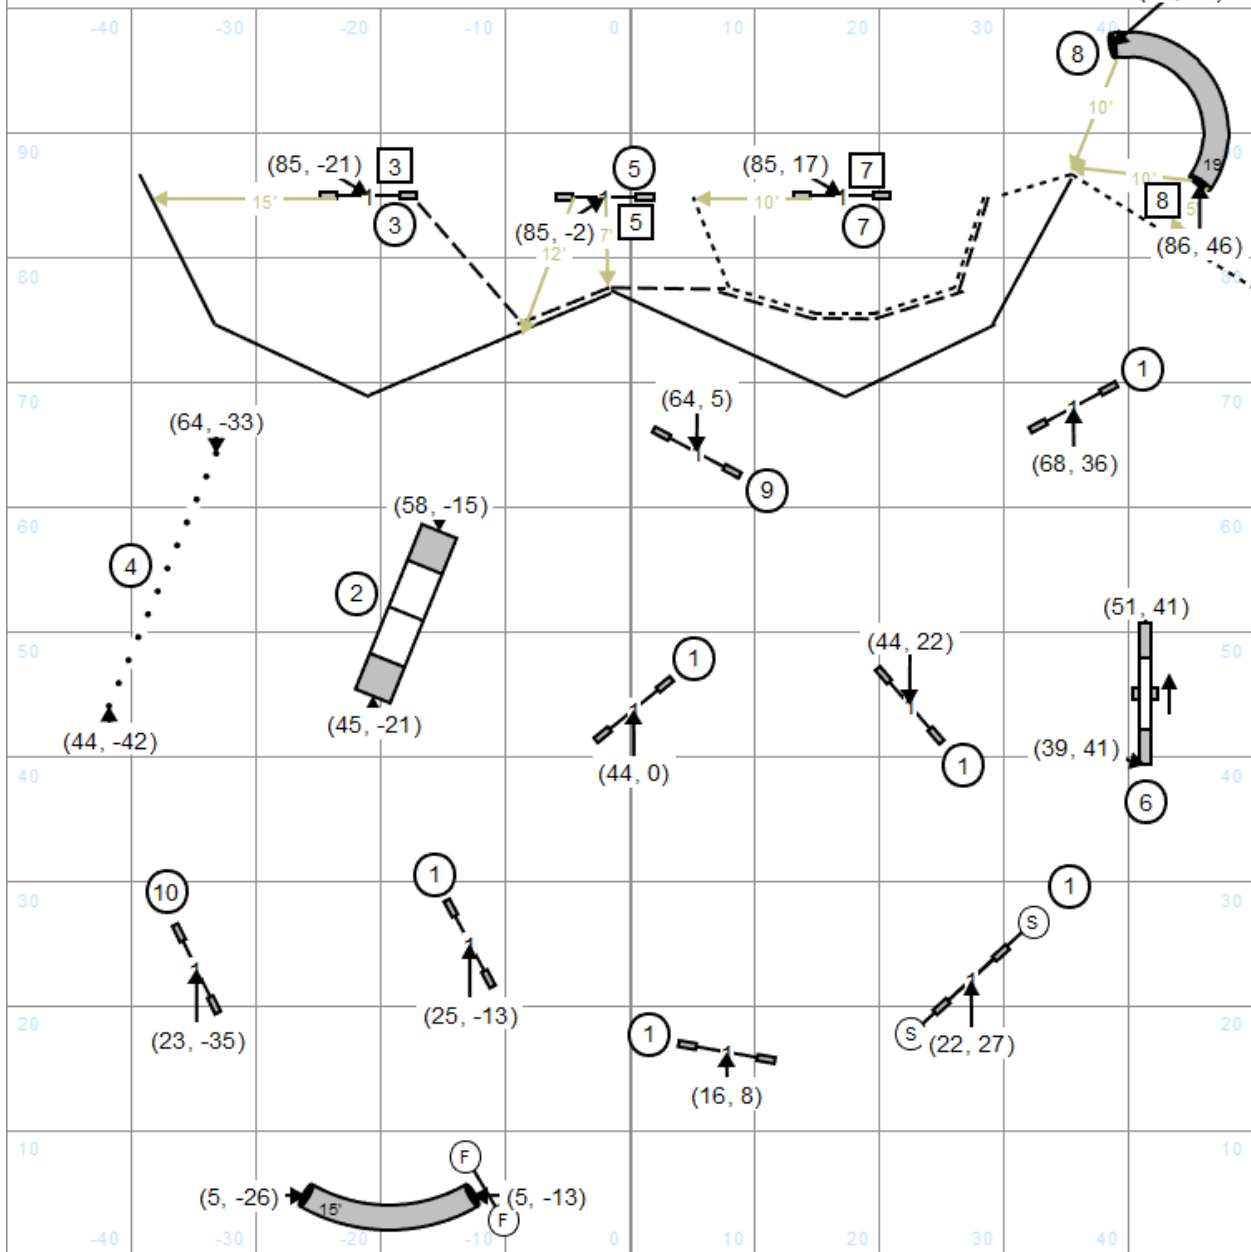

All Levels Fifteen And Send Time * Friday, April 4, 2025
 Capital Dog Training Club * Greg Fontaine

MASTER / EXCELLENT	(3) (5) (7) OR [3] [5] [7] OR (7) (5) (3) OR [7] [5] [3]	—————
OPEN	(5) (7) OR [5] [7] OR (7) (5) OR [7] [5]	- - - - -
NOVICE	[8] [7] OR (7) (8)