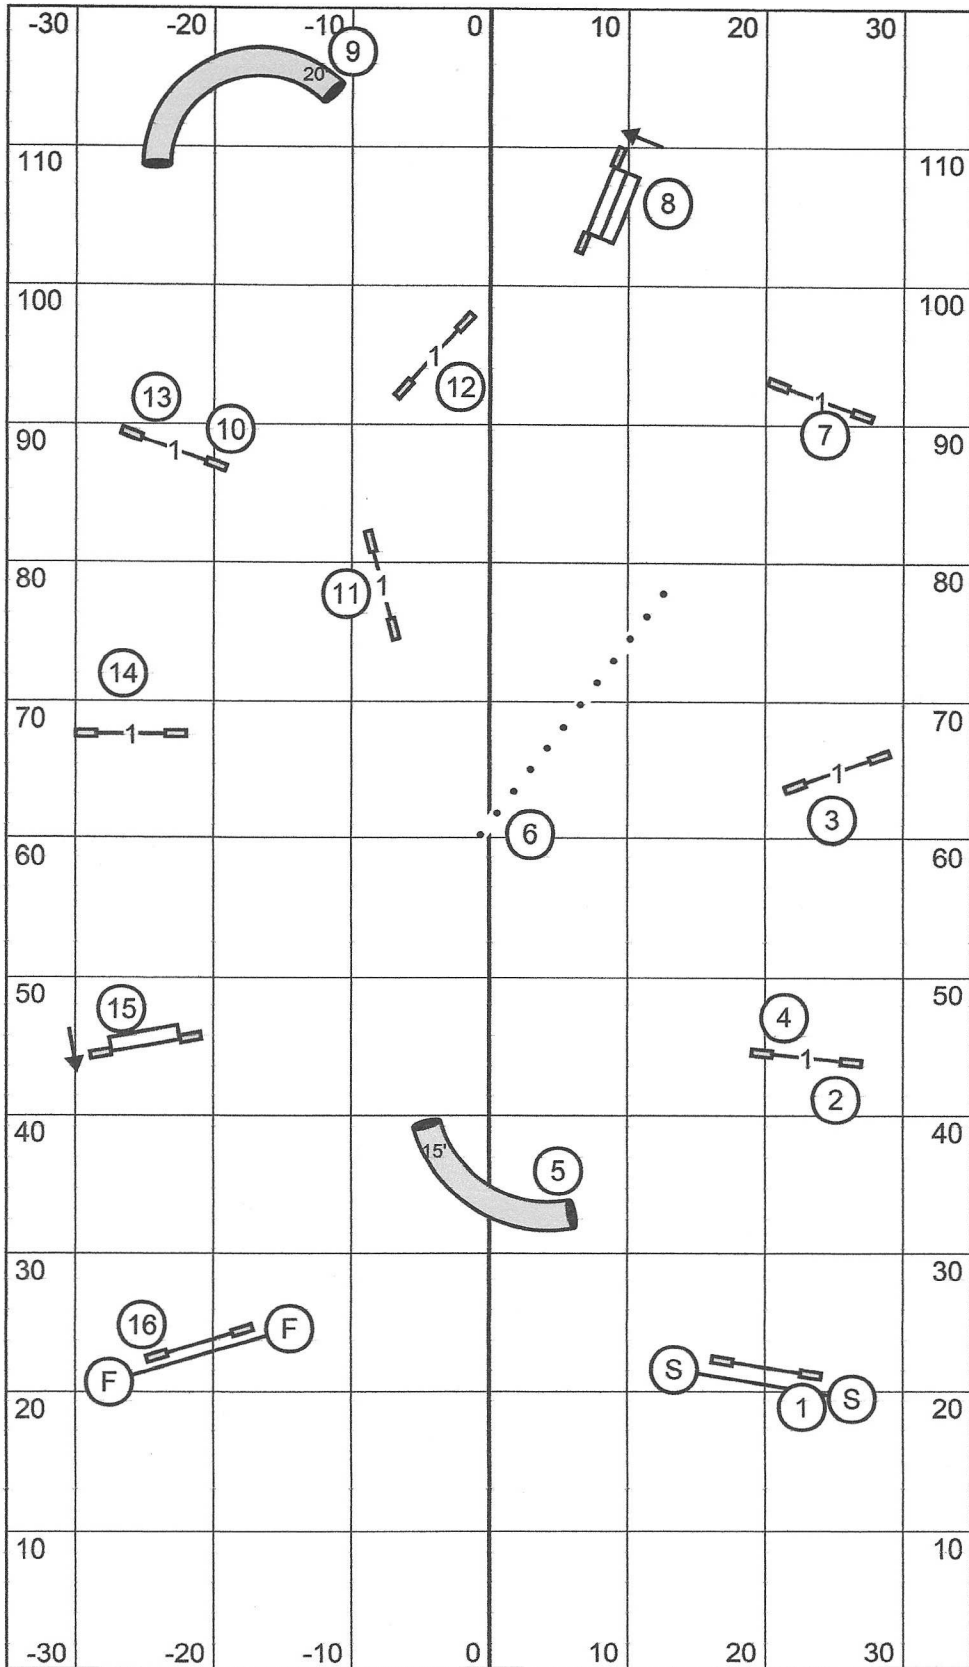

Exc / Master Jumpers w/ Weaves
 Charlottesville-Albemarle Kennel Club
 Walnut Hill Farm (70' x 120') ~ Reva, VA
 March 3, 2024 ~ AKC Judge Laura Kuterbach

Time 2 Beat

Charlottesville-Albemarle Kennel Club
 Walnut Hill Farm (70' x 120') ~ Reva, VA
 March 3, 2024 ~ AKC Judge Laura Kuterbach

Gate T/S Gate

Premier Standard

Charlottesville-Albemarle Kennel Club
 Walnut Hill Farm (70' x 120') ~ Reva, VA
 March 3, 2024 ~ AKC Judge Laura Kuterbach

Excellent / Master Standard

Charlottesville-Albemarle Kennel Club
 Walnut Hill Farm (70' x 120') ~ Reva, VA
 March 3, 2024 ~ AKC Judge Laura Kuterbach

Open Standard

Charlottesville-Albemarle Kennel Club
 Walnut Hill Farm (70' x 120') ~ Reva, VA
 March 3, 2024 ~ AKC Judge Laura Kuterbach

Gate T/S Gate

Novice Standard

Charlottesville-Albemarle Kennel Club
 Walnut Hill Farm (70' x 120') ~ Reva, VA
 March 3, 2024 ~ AKC Judge Laura Kuterbach

Open Jumpers w/ Weaves

Charlottesville-Albemarle Kennel Club
 Walnut Hill Farm (70' x 120') ~ Reva, VA
 March 3, 2024 ~ AKC Judge Laura Kuterbach

Gate T/S Gate

Novice Jumpers w/ Weaves

Charlottesville-Albemarle Kennel Club
 Walnut Hill Farm (70' x 120') ~ Reva, VA
 March 3, 2024 ~ AKC Judge Laura Kuterbach