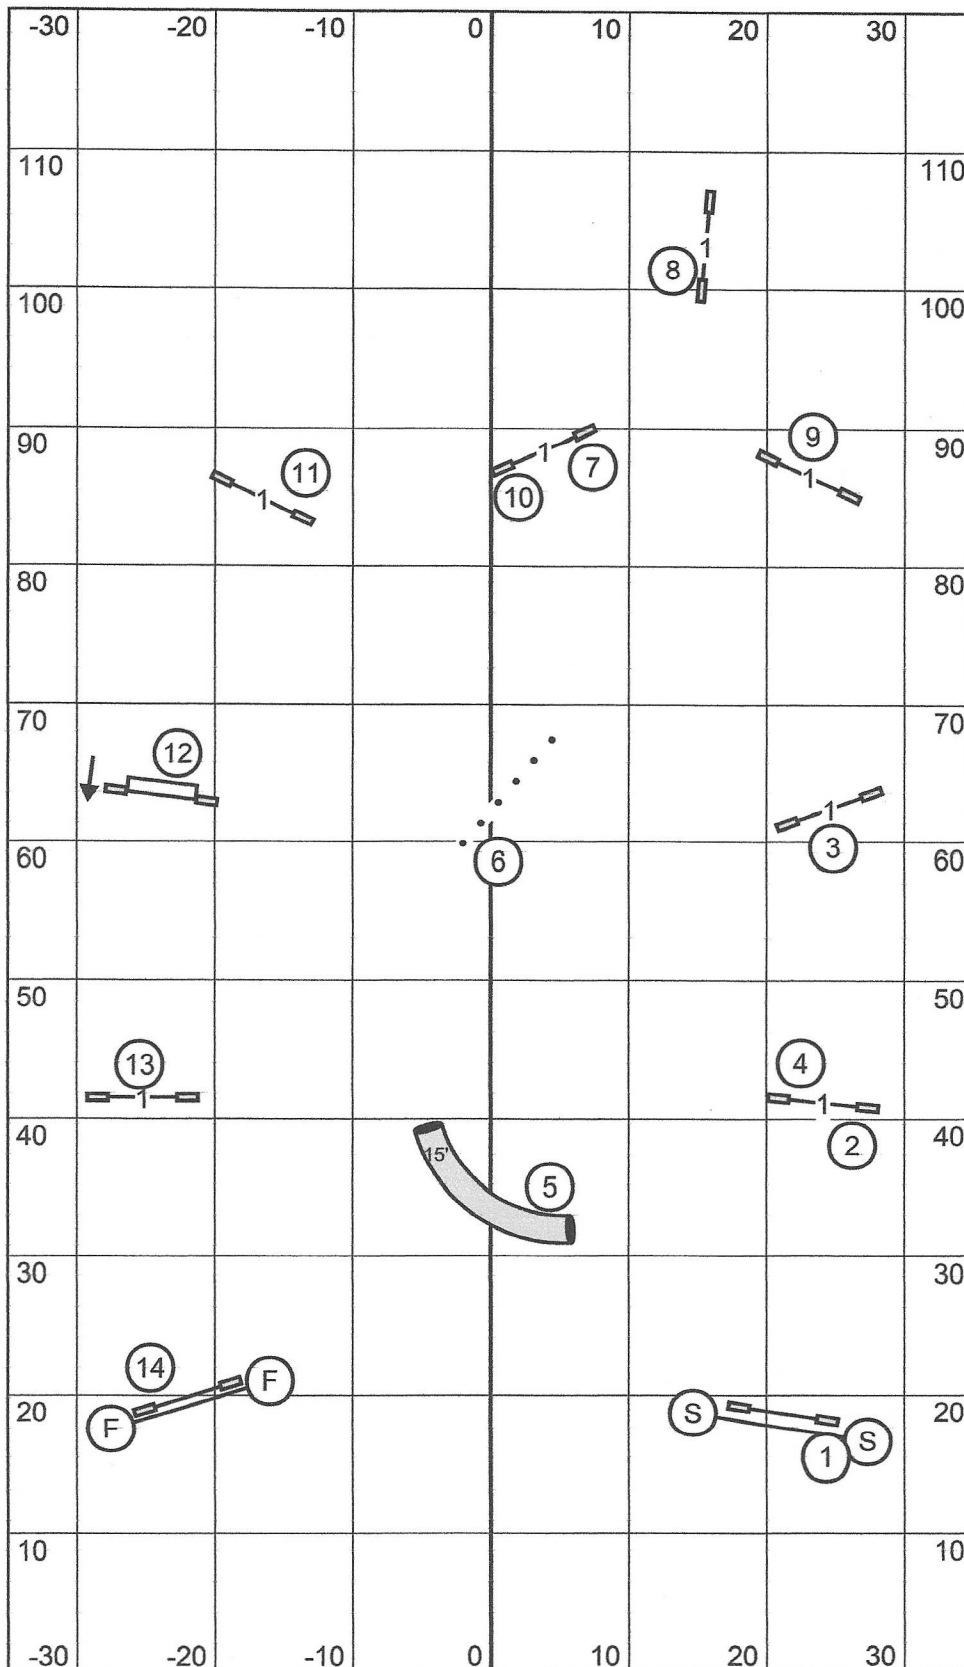

Exc / Master Jumpers w/ Weaves
 Charlottesville-Albemarle Kennel Club
 Walnut Hill Farm (70' x 120') ~ Reva, VA
 March 3, 2024 ~ AKC Judge Laura Kuterbach

Time 2 Beat

Charlottesville-Albemarle Kennel Club
 Walnut Hill Farm (70' x 120') ~ Reva, VA
 March 3, 2024 ~ AKC Judge Laura Kuterbach

Gate T/S Gate

Premier Standard

Charlottesville-Albemarle Kennel Club
 Walnut Hill Farm (70' x 120') ~ Reva, VA
 March 3, 2024 ~ AKC Judge Laura Kuterbach

Excellent / Master Standard

Charlottesville-Albemarle Kennel Club
 Walnut Hill Farm (70' x 120') ~ Reva, VA
 March 3, 2024 ~ AKC Judge Laura Kuterbach

Open Standard

Charlottesville-Albemarle Kennel Club
 Walnut Hill Farm (70' x 120') ~ Reva, VA
 March 3, 2024 ~ AKC Judge Laura Kuterbach

Gate T/S Gate

Novice Standard

Charlottesville-Albemarle Kennel Club
 Walnut Hill Farm (70' x 120') ~ Reva, VA
 March 3, 2024 ~ AKC Judge Laura Kuterbach

Open Jumpers w/ Weaves

Charlottesville-Albemarle Kennel Club
 Walnut Hill Farm (70' x 120') ~ Reva, VA
 March 3, 2024 ~ AKC Judge Laura Kuterbach

Gate T/S Gate

Novice Jumpers w/ Weaves

Charlottesville-Albemarle Kennel Club
 Walnut Hill Farm (70' x 120') ~ Reva, VA
 March 3, 2024 ~ AKC Judge Laura Kuterbach