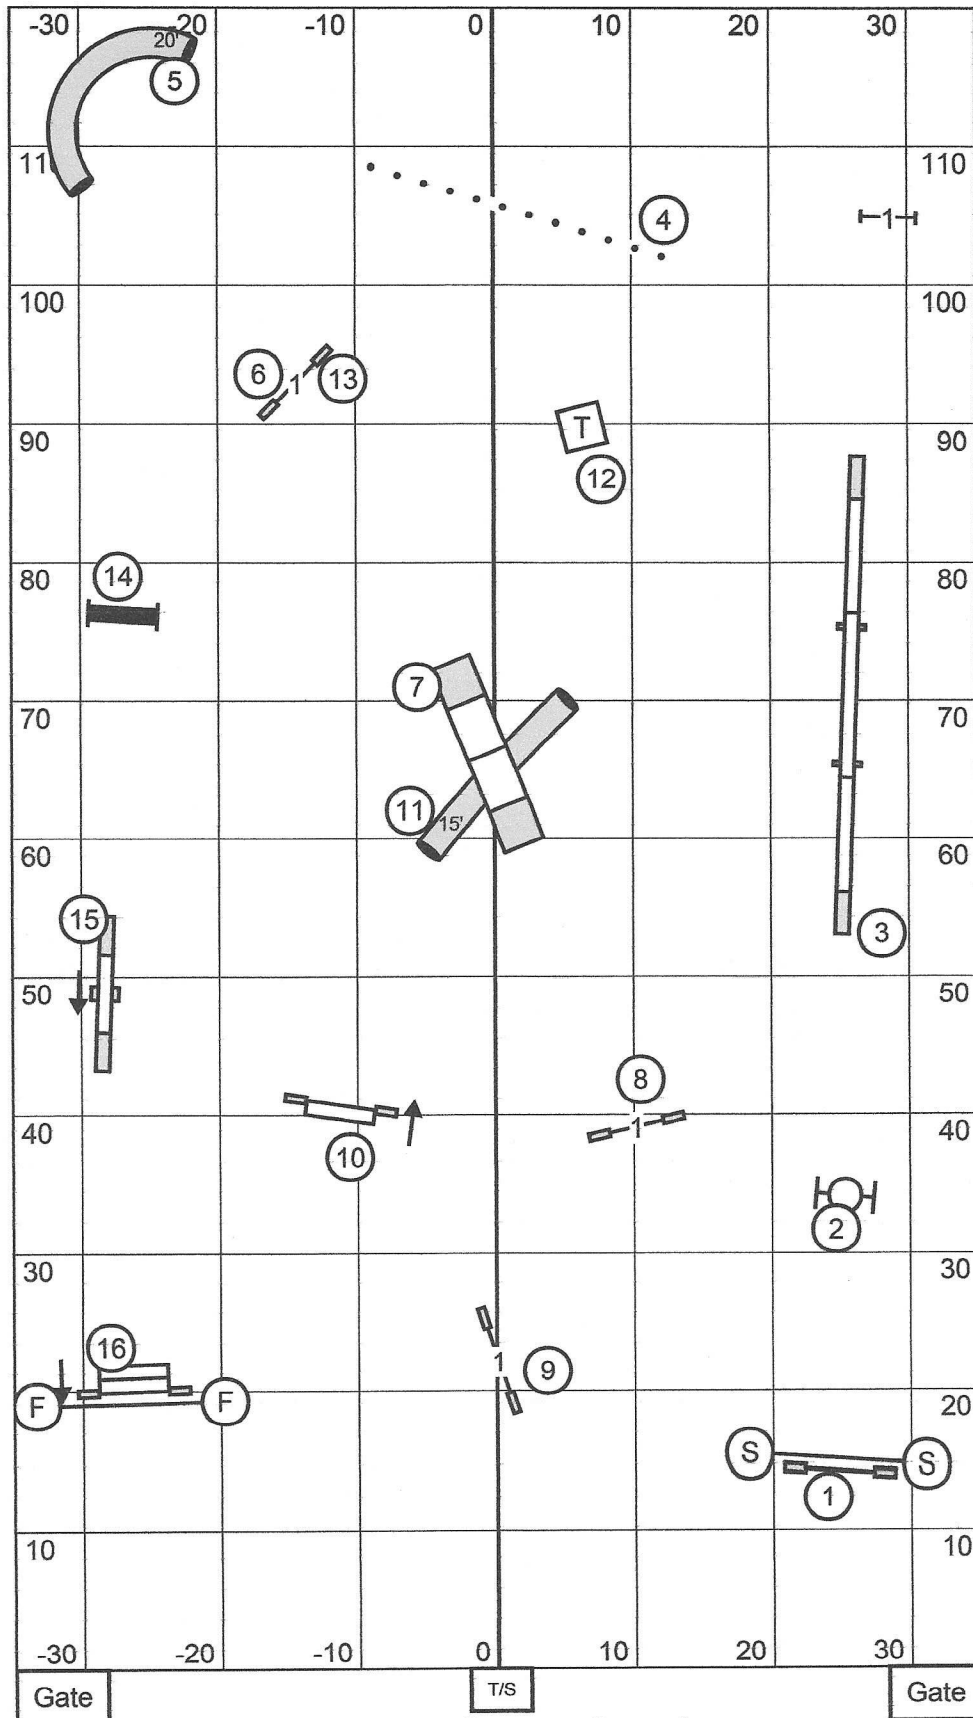

Exc / Master Jumpers w/ Weaves
 Charlottesville-Albemarle Kennel Club
 Walnut Hill Farm (70' x 120') ~ Reva, VA
 March 3, 2024 ~ AKC Judge Laura Kuterbach

Time 2 Beat

Charlottesville-Albemarle Kennel Club
 Walnut Hill Farm (70' x 120') ~ Reva, VA
 March 3, 2024 ~ AKC Judge Laura Kuterbach

Gate T/S Gate

Premier Standard

Charlottesville-Albemarle Kennel Club
 Walnut Hill Farm (70' x 120') ~ Reva, VA
 March 3, 2024 ~ AKC Judge Laura Kuterbach

Excellent / Master Standard

Charlottesville-Albemarle Kennel Club
 Walnut Hill Farm (70' x 120') ~ Reva, VA
 March 3, 2024 ~ AKC Judge Laura Kuterbach

Open Standard

Charlottesville-Albemarle Kennel Club
 Walnut Hill Farm (70' x 120') ~ Reva, VA
 March 3, 2024 ~ AKC Judge Laura Kuterbach

Gate T/S Gate

Novice Standard

Charlottesville-Albemarle Kennel Club
 Walnut Hill Farm (70' x 120') ~ Reva, VA
 March 3, 2024 ~ AKC Judge Laura Kuterbach

Open Jumpers w/ Weaves

Charlottesville-Albemarle Kennel Club
 Walnut Hill Farm (70' x 120') ~ Reva, VA
 March 3, 2024 ~ AKC Judge Laura Kuterbach

Gate T/S Gate

Novice Jumpers w/ Weaves

Charlottesville-Albemarle Kennel Club
 Walnut Hill Farm (70' x 120') ~ Reva, VA
 March 3, 2024 ~ AKC Judge Laura Kuterbach