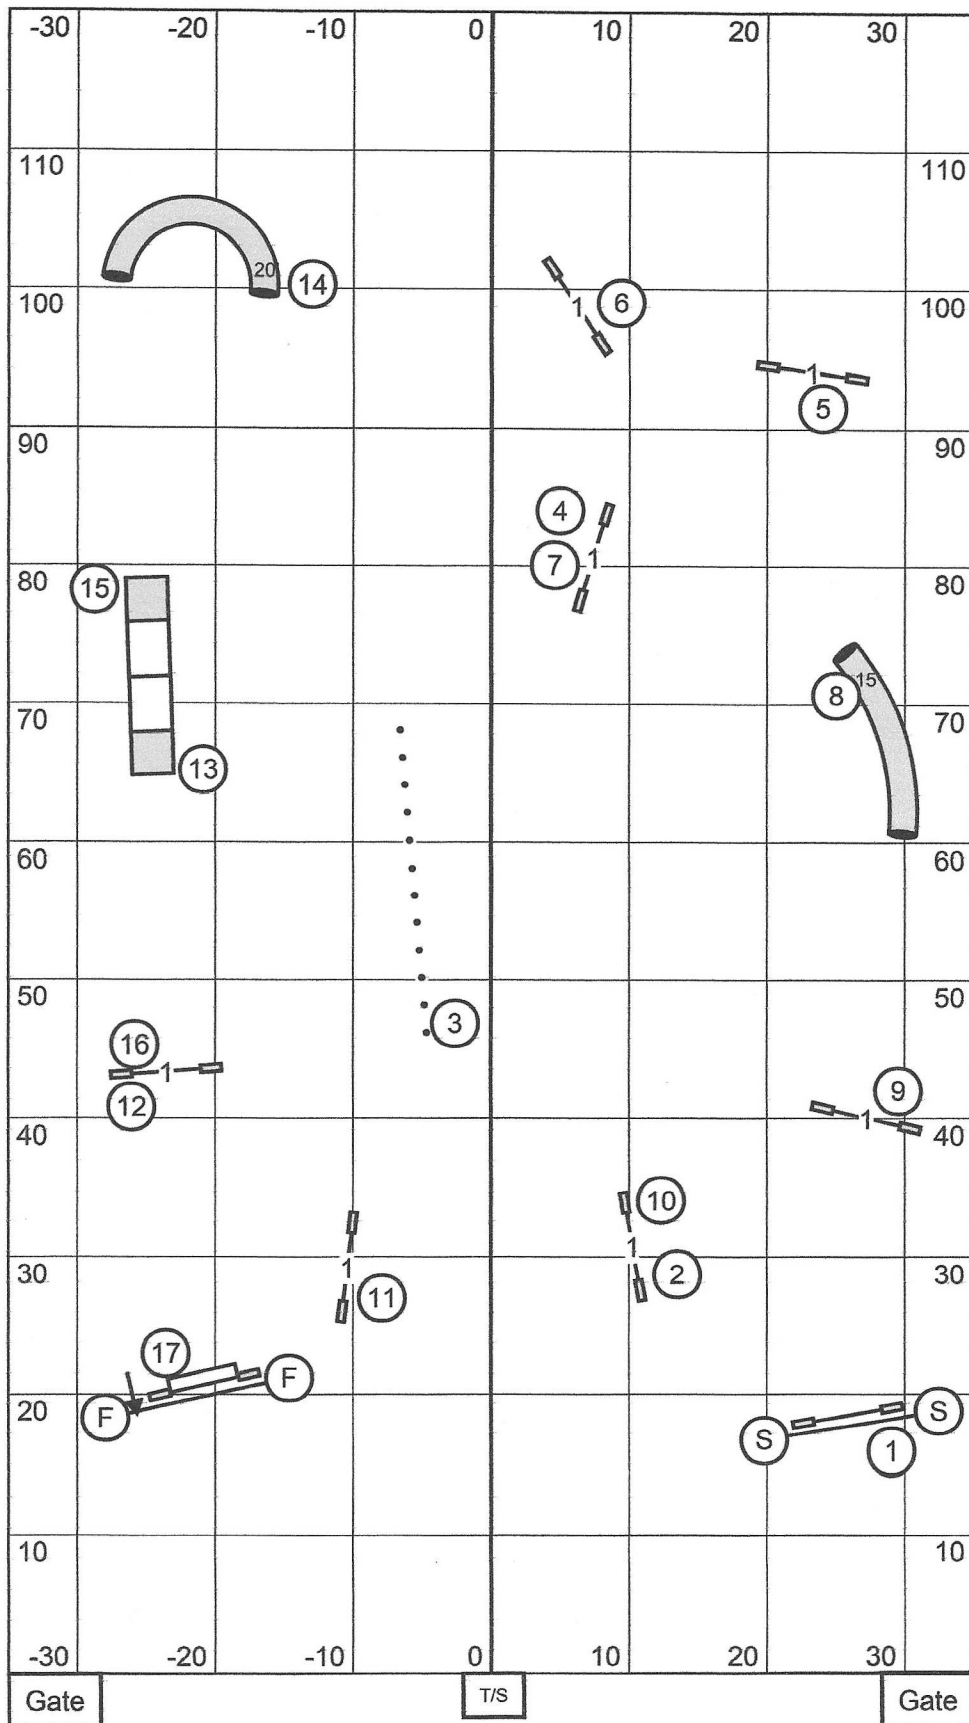

Exc / Master Jumpers w/ Weaves
 Charlottesville-Albemarle Kennel Club
 Walnut Hill Farm (70' x 120') ~ Reva, VA
 March 3, 2024 ~ AKC Judge Laura Kuterbach

Time 2 Beat

Charlottesville-Albemarle Kennel Club
 Walnut Hill Farm (70' x 120') ~ Reva, VA
 March 3, 2024 ~ AKC Judge Laura Kuterbach

Gate T/S Gate

Premier Standard

Charlottesville-Albemarle Kennel Club
 Walnut Hill Farm (70' x 120') ~ Reva, VA
 March 3, 2024 ~ AKC Judge Laura Kuterbach

Excellent / Master Standard

Charlottesville-Albemarle Kennel Club
 Walnut Hill Farm (70' x 120') ~ Reva, VA
 March 3, 2024 ~ AKC Judge Laura Kuterbach

Open Standard

Charlottesville-Albemarle Kennel Club
 Walnut Hill Farm (70' x 120') ~ Reva, VA
 March 3, 2024 ~ AKC Judge Laura Kuterbach

Gate T/S Gate

Novice Standard

Charlottesville-Albemarle Kennel Club
 Walnut Hill Farm (70' x 120') ~ Reva, VA
 March 3, 2024 ~ AKC Judge Laura Kuterbach

Open Jumpers w/ Weaves

Charlottesville-Albemarle Kennel Club
 Walnut Hill Farm (70' x 120') ~ Reva, VA
 March 3, 2024 ~ AKC Judge Laura Kuterbach

Gate T/S Gate

Novice Jumpers w/ Weaves

Charlottesville-Albemarle Kennel Club
 Walnut Hill Farm (70' x 120') ~ Reva, VA
 March 3, 2024 ~ AKC Judge Laura Kuterbach