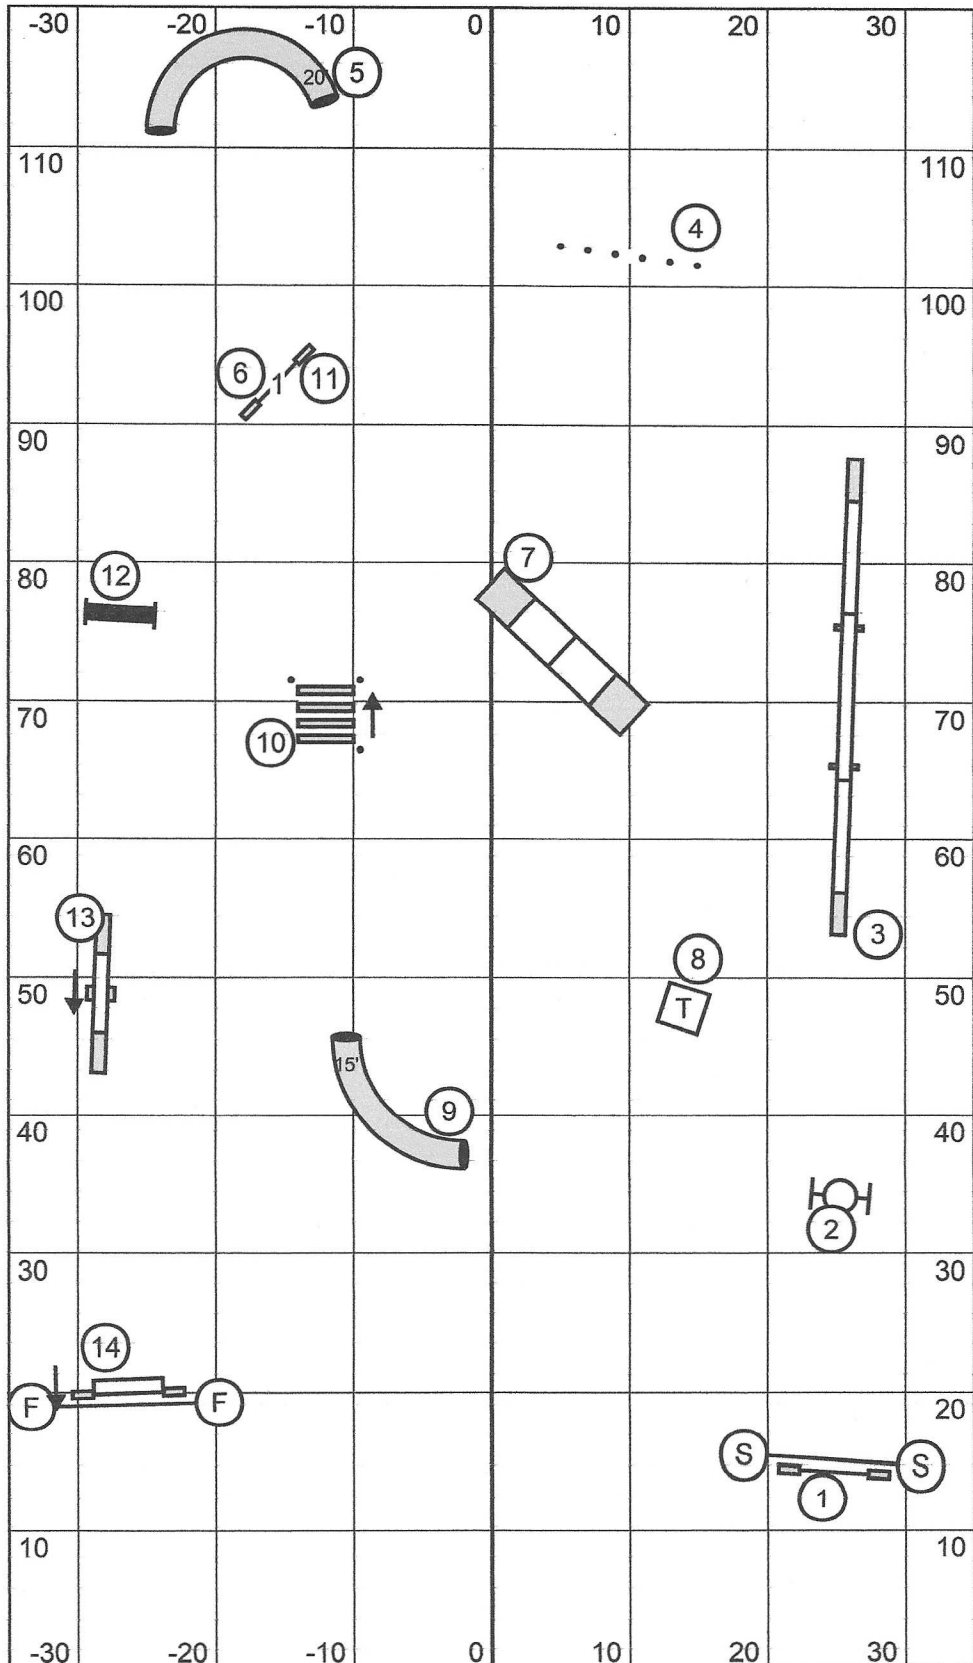

Exc / Master Jumpers w/ Weaves
 Charlottesville-Albemarle Kennel Club
 Walnut Hill Farm (70' x 120') ~ Reva, VA
 March 3, 2024 ~ AKC Judge Laura Kuterbach

Time 2 Beat

Charlottesville-Albemarle Kennel Club
 Walnut Hill Farm (70' x 120') ~ Reva, VA
 March 3, 2024 ~ AKC Judge Laura Kuterbach

Gate T/S Gate

Premier Standard

Charlottesville-Albemarle Kennel Club
 Walnut Hill Farm (70' x 120') ~ Reva, VA
 March 3, 2024 ~ AKC Judge Laura Kuterbach

Excellent / Master Standard

Charlottesville-Albemarle Kennel Club
 Walnut Hill Farm (70' x 120') ~ Reva, VA
 March 3, 2024 ~ AKC Judge Laura Kuterbach

Open Standard

Charlottesville-Albemarle Kennel Club
 Walnut Hill Farm (70' x 120') ~ Reva, VA
 March 3, 2024 ~ AKC Judge Laura Kuterbach

Gate T/S Gate

Novice Standard

Charlottesville-Albemarle Kennel Club
 Walnut Hill Farm (70' x 120') ~ Reva, VA
 March 3, 2024 ~ AKC Judge Laura Kuterbach