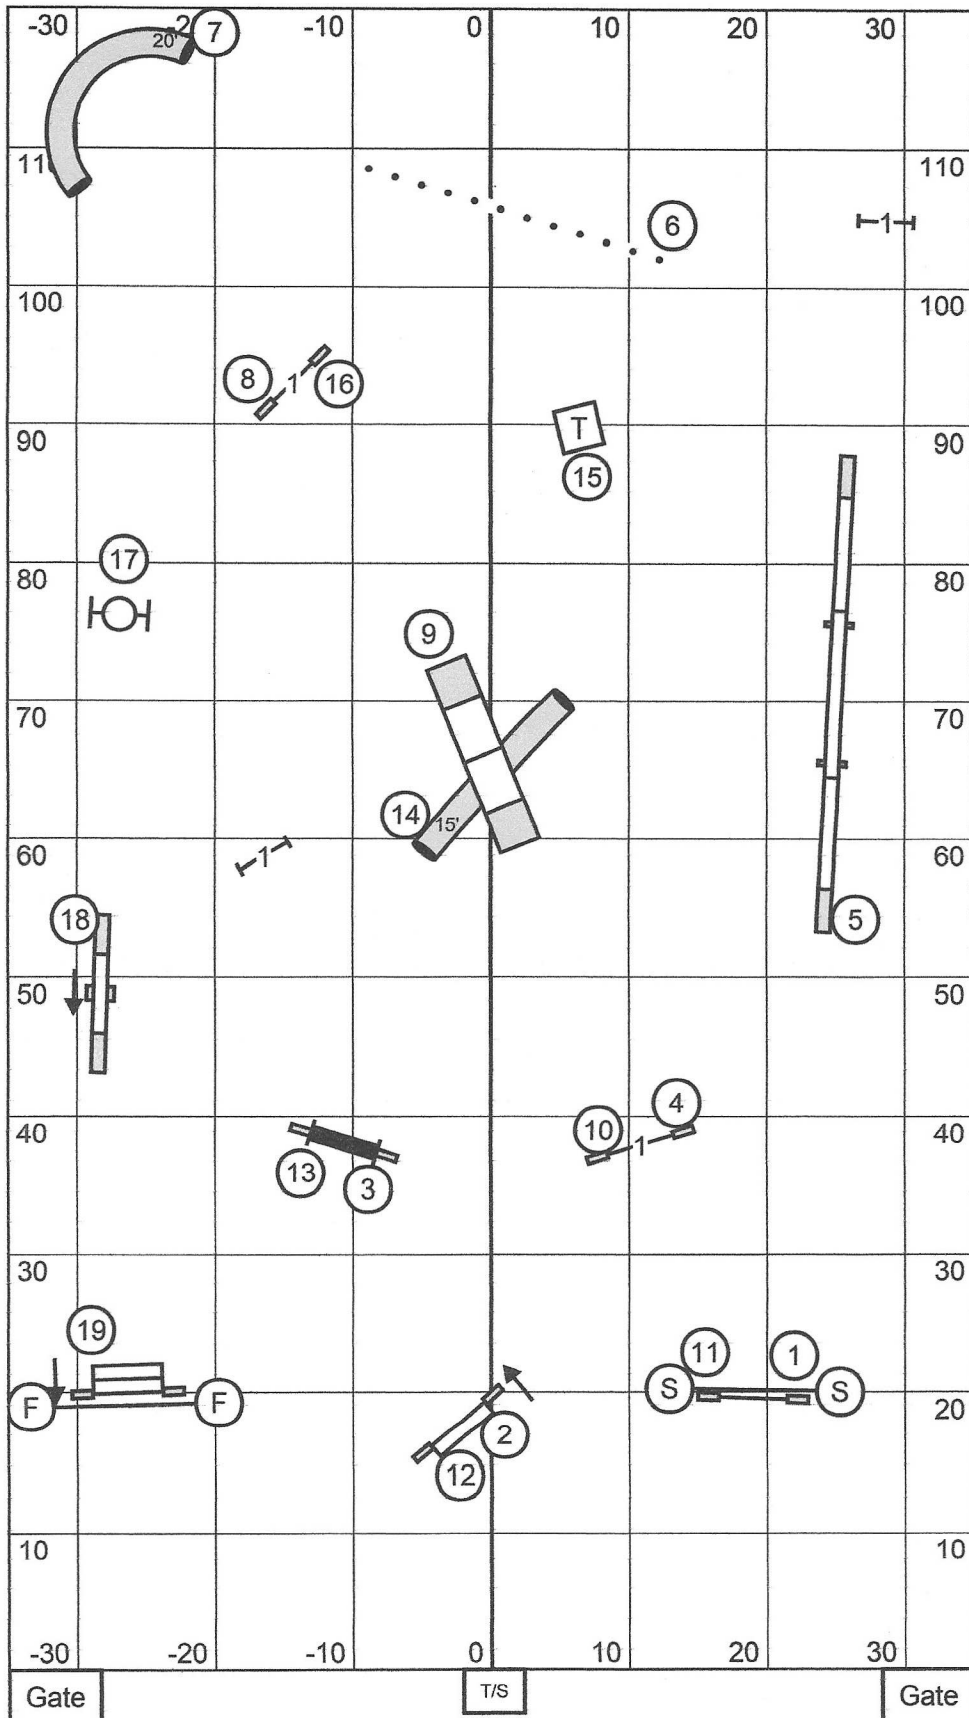

Exc / Master Jumpers w/ Weaves
 Charlottesville-Albemarle Kennel Club
 Walnut Hill Farm (70' x 120') ~ Reva, VA
 March 3, 2024 ~ AKC Judge Laura Kuterbach

Time 2 Beat

Charlottesville-Albemarle Kennel Club
 Walnut Hill Farm (70' x 120') ~ Reva, VA
 March 3, 2024 ~ AKC Judge Laura Kuterbach

Gate T/S Gate

Premier Standard

Charlottesville-Albemarle Kennel Club
 Walnut Hill Farm (70' x 120') ~ Reva, VA
 March 3, 2024 ~ AKC Judge Laura Kuterbach

Excellent / Master Standard

Charlottesville-Albemarle Kennel Club
 Walnut Hill Farm (70' x 120') ~ Reva, VA
 March 3, 2024 ~ AKC Judge Laura Kuterbach

Open Standard

Charlottesville-Albemarle Kennel Club
 Walnut Hill Farm (70' x 120') ~ Reva, VA
 March 3, 2024 ~ AKC Judge Laura Kuterbach

Gate T/S Gate

Novice Standard

Charlottesville-Albemarle Kennel Club
 Walnut Hill Farm (70' x 120') ~ Reva, VA
 March 3, 2024 ~ AKC Judge Laura Kuterbach

Open Jumpers w/ Weaves

Charlottesville-Albemarle Kennel Club
 Walnut Hill Farm (70' x 120') ~ Reva, VA
 March 3, 2024 ~ AKC Judge Laura Kuterbach

Gate T/S Gate

Novice Jumpers w/ Weaves

Charlottesville-Albemarle Kennel Club
 Walnut Hill Farm (70' x 120') ~ Reva, VA
 March 3, 2024 ~ AKC Judge Laura Kuterbach