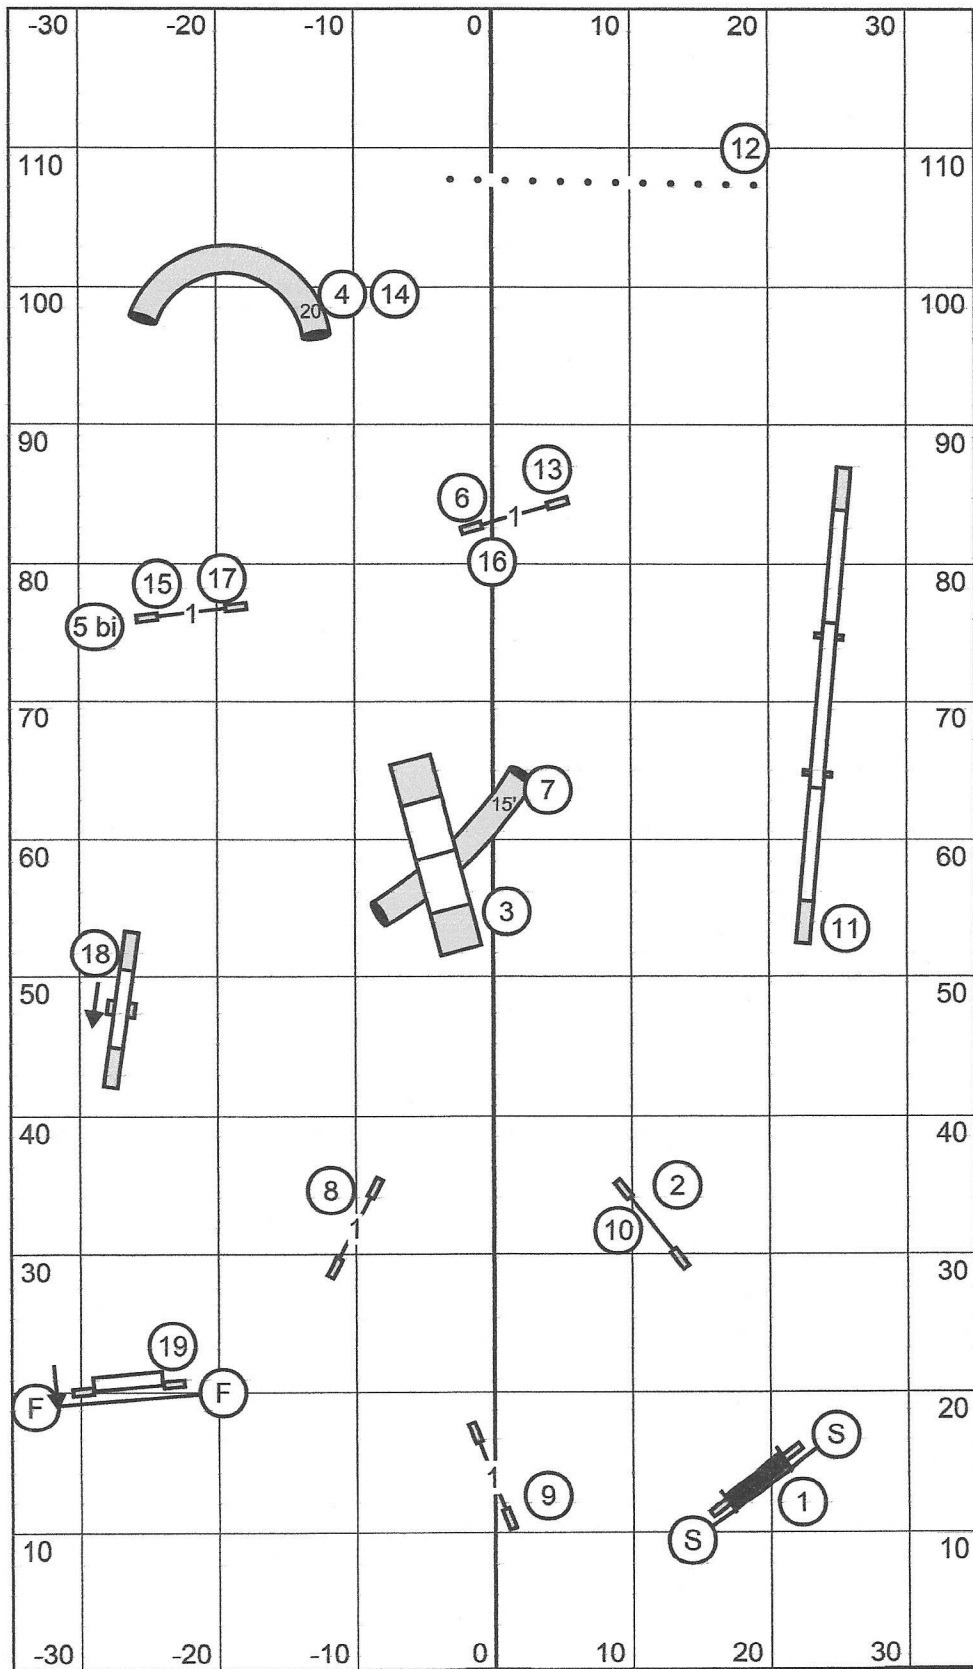

Exc / Master Jumpers w/ Weaves
 Charlottesville-Albemarle Kennel Club
 Walnut Hill Farm (70' x 120') ~ Reva, VA
 March 3, 2024 ~ AKC Judge Laura Kuterbach

Time 2 Beat

Charlottesville-Albemarle Kennel Club
 Walnut Hill Farm (70' x 120') ~ Reva, VA
 March 3, 2024 ~ AKC Judge Laura Kuterbach

Gate T/S Gate

Premier Standard

Charlottesville-Albemarle Kennel Club
 Walnut Hill Farm (70' x 120') ~ Reva, VA
 March 3, 2024 ~ AKC Judge Laura Kuterbach

Excellent / Master Standard

Charlottesville-Albemarle Kennel Club
 Walnut Hill Farm (70' x 120') ~ Reva, VA
 March 3, 2024 ~ AKC Judge Laura Kuterbach

Open Standard

Charlottesville-Albemarle Kennel Club
 Walnut Hill Farm (70' x 120') ~ Reva, VA
 March 3, 2024 ~ AKC Judge Laura Kuterbach

Gate T/S Gate

Novice Standard

Charlottesville-Albemarle Kennel Club
 Walnut Hill Farm (70' x 120') ~ Reva, VA
 March 3, 2024 ~ AKC Judge Laura Kuterbach

Open Jumpers w/ Weaves

Charlottesville-Albemarle Kennel Club
 Walnut Hill Farm (70' x 120') ~ Reva, VA
 March 3, 2024 ~ AKC Judge Laura Kuterbach

Gate T/S Gate

Novice Jumpers w/ Weaves

Charlottesville-Albemarle Kennel Club
 Walnut Hill Farm (70' x 120') ~ Reva, VA
 March 3, 2024 ~ AKC Judge Laura Kuterbach