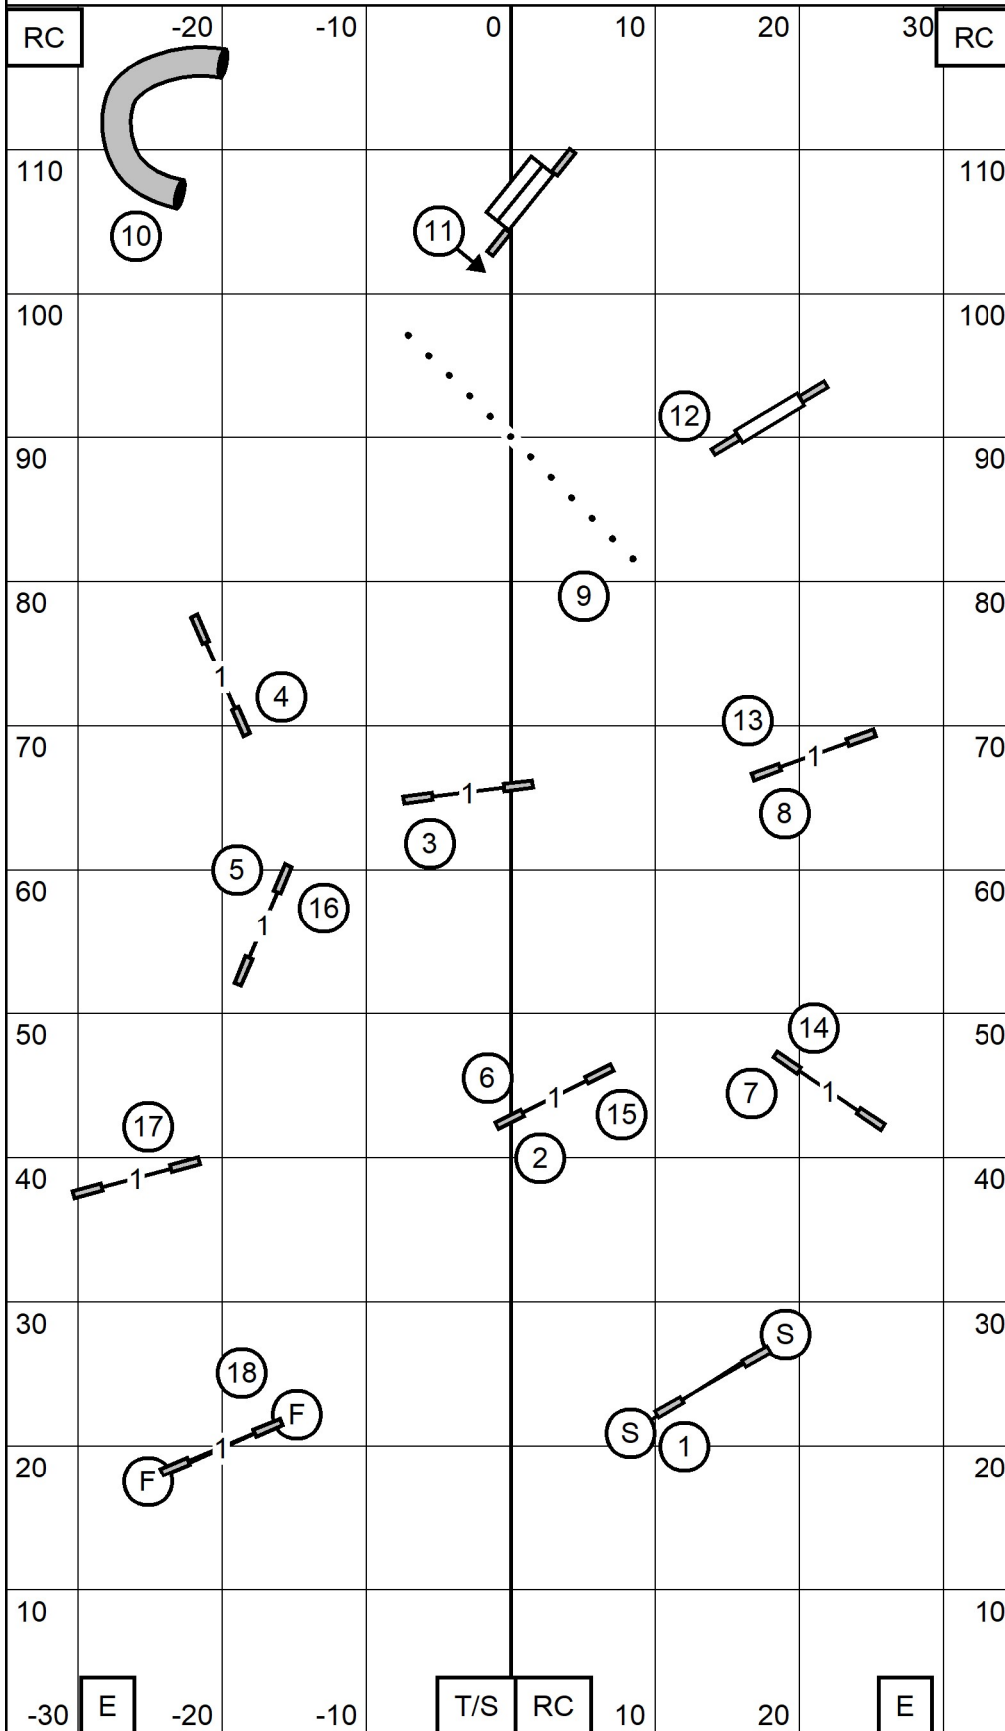

Shenandoah Valley Kennel Club

March 31.2024

OPEN JWW

Judge Leslie Gregory