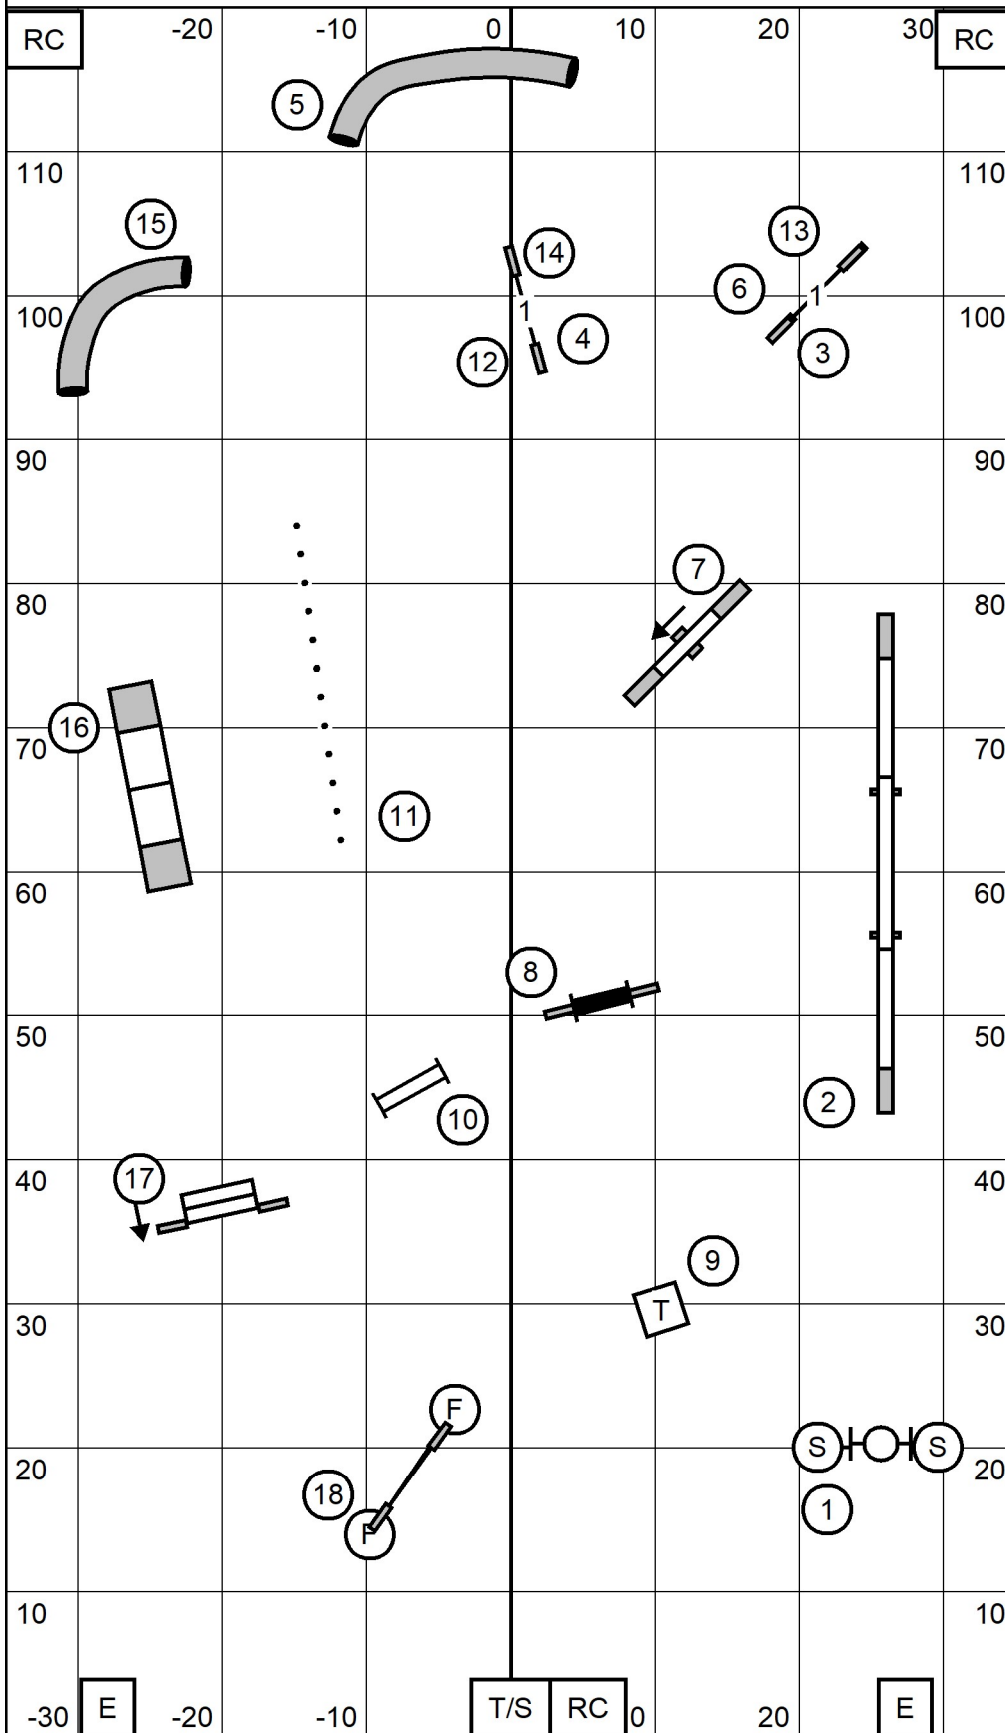

Shenandoah Valley Kennel Club

March 31, 2024

MASTER/EXCELLENT STD

Judge Leslie Gregory