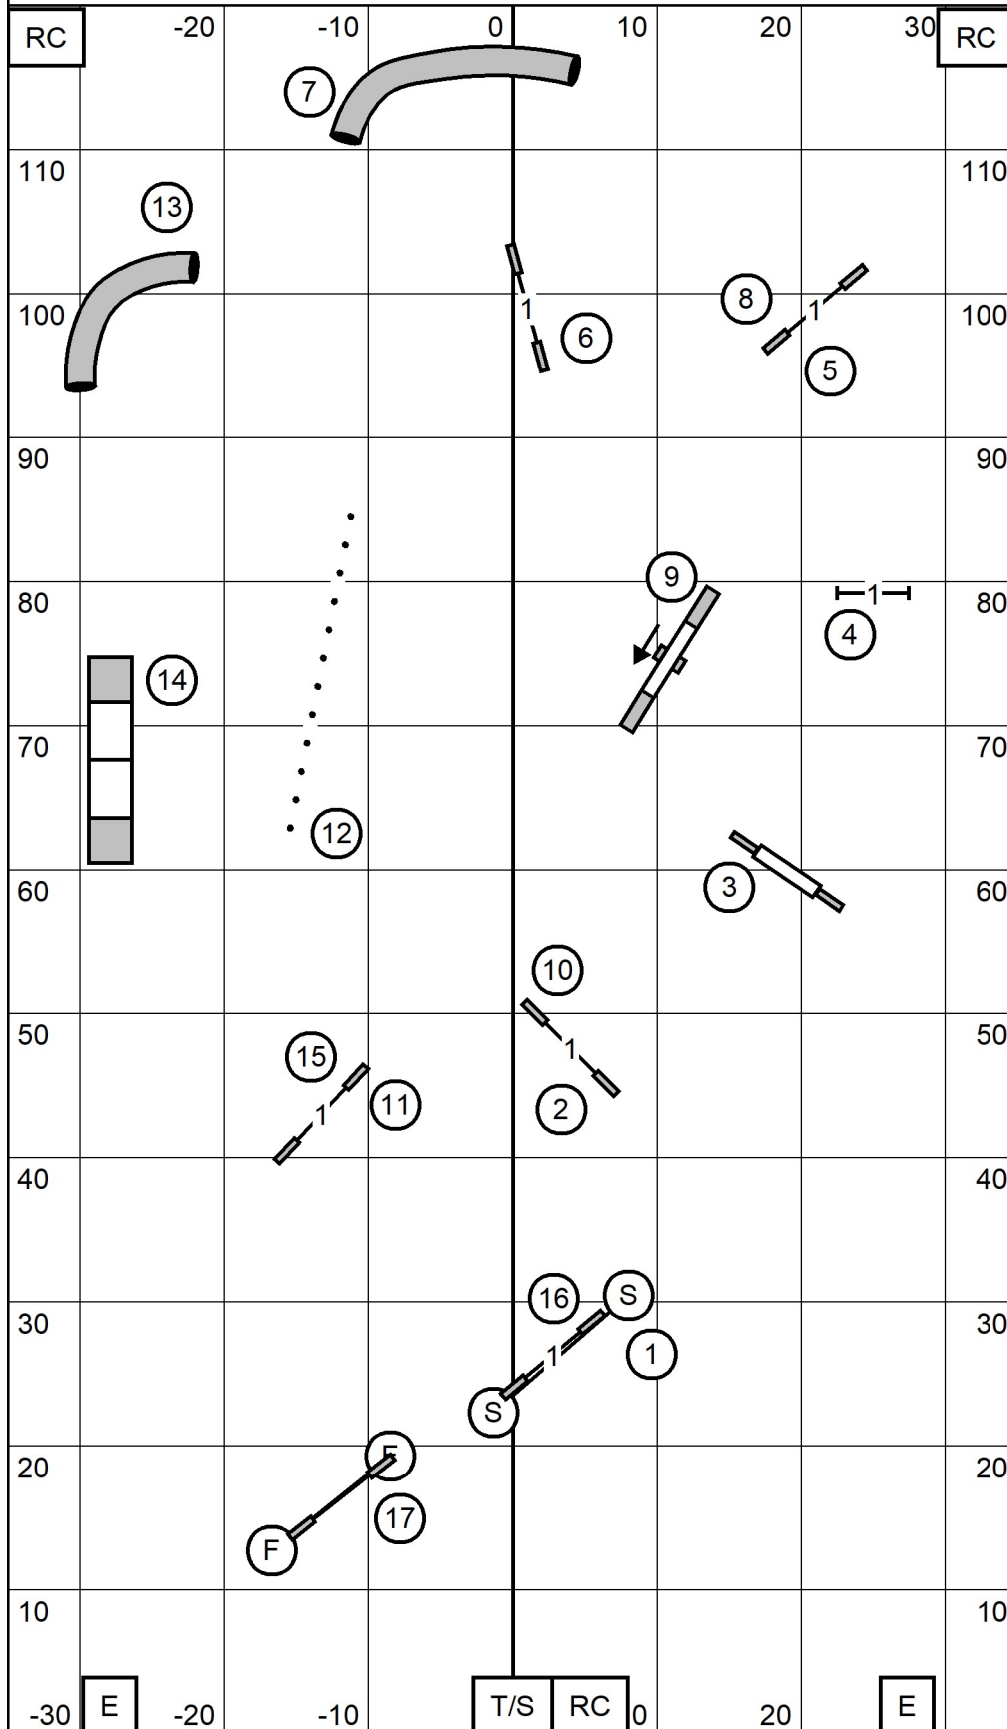

Shenandoah Valley Kennel Club

March 31, 2024

TIME 2 BEAT

Judge Leslie Gregory