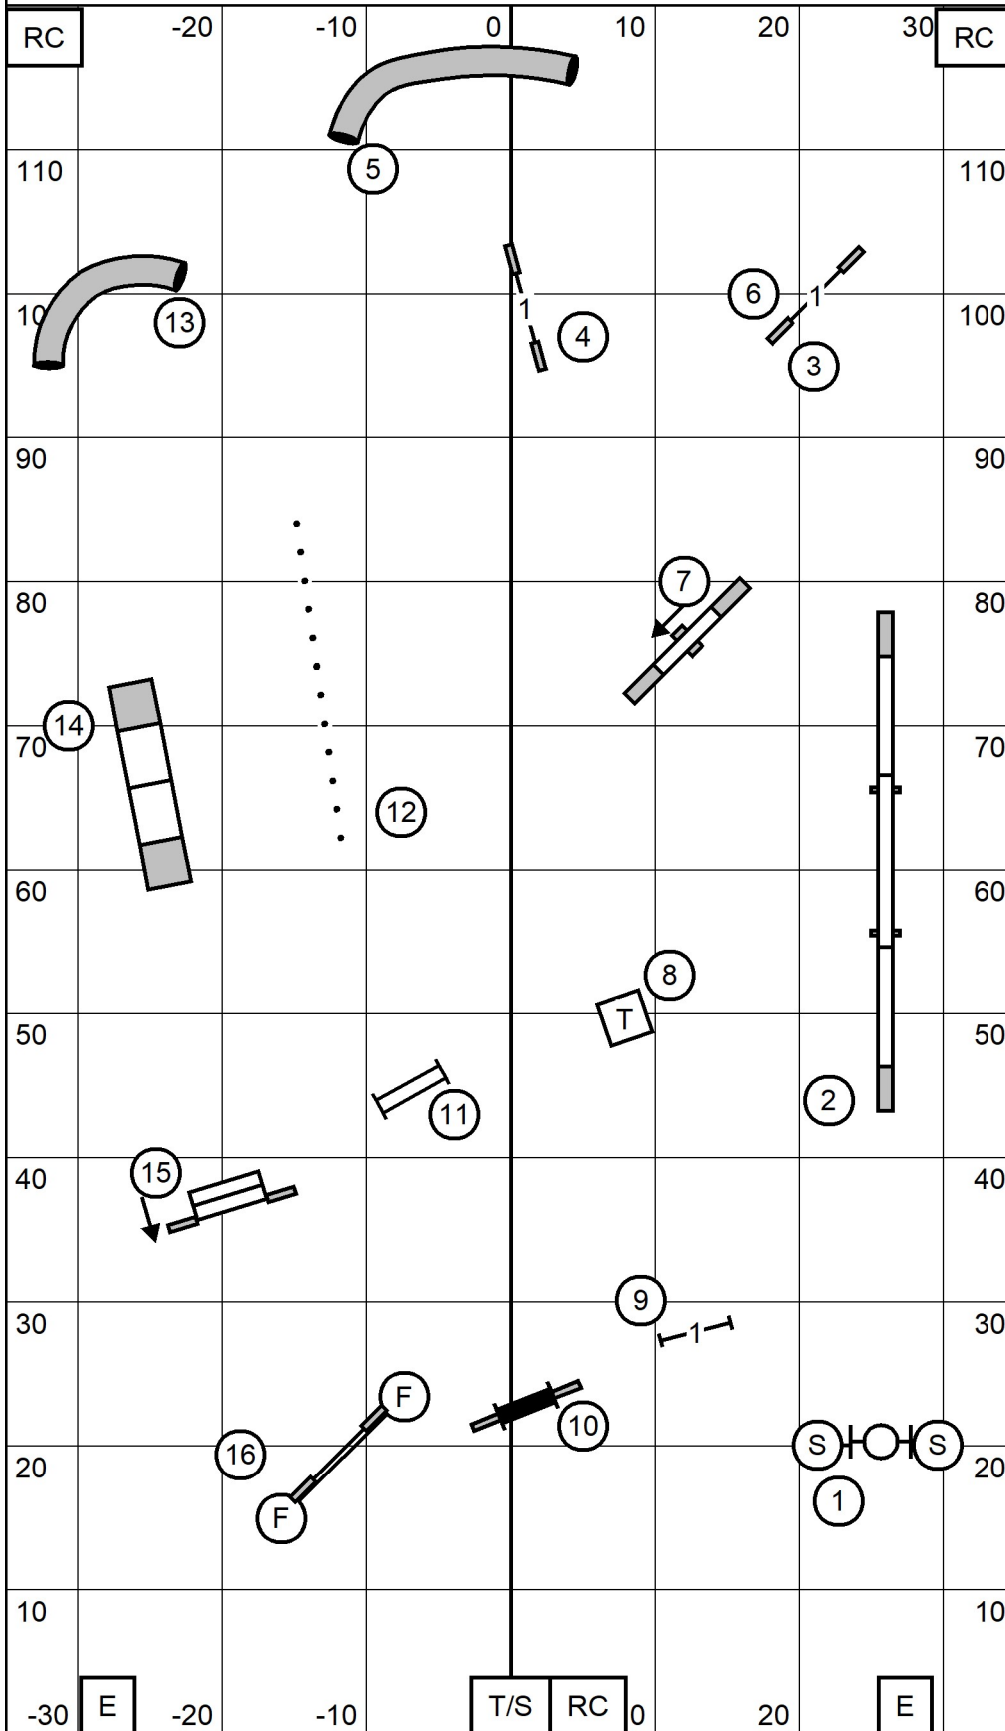

Shenandoah Valley Kennel Club

March 31, 2024

OPEN STD

Judge Leslie Gregory