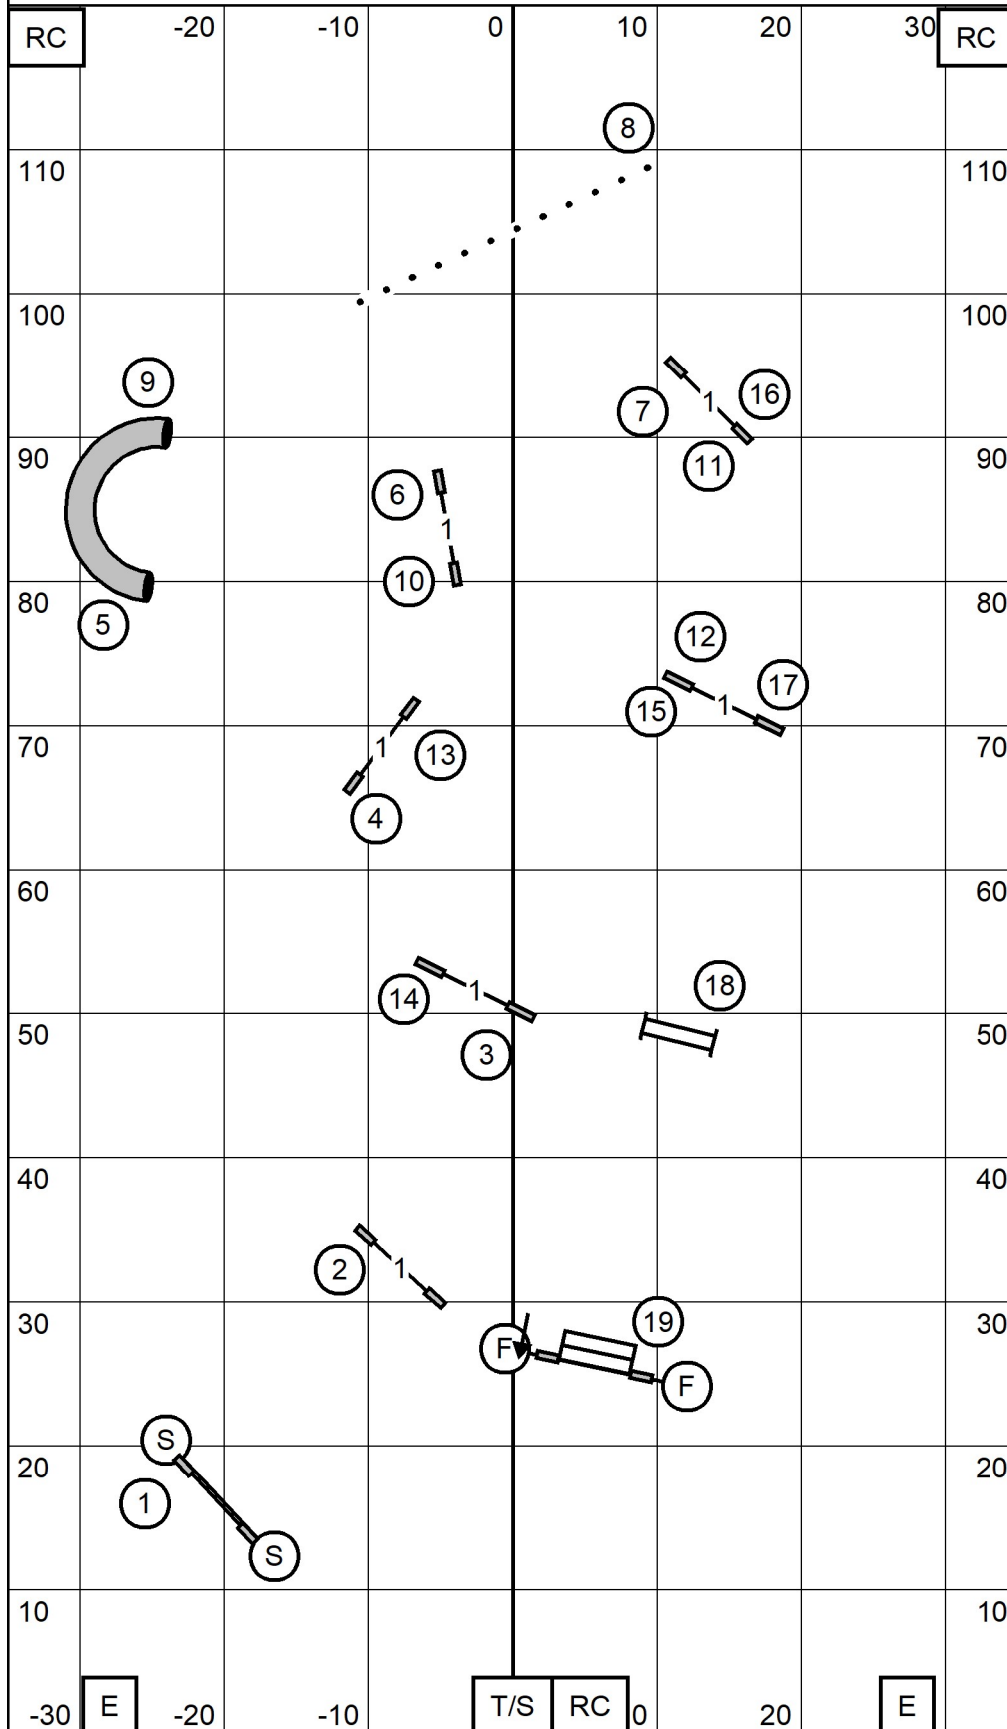

Shenandoah Valley Kennel Club
March 31, 2024

MASTER/EXCELLENT JWW

Judge Leslie Gregory

Shenandoah Valley Kennel Club

March 31.2024

PREMIER JWW

Judge Leslie Gregory

Shenandoah Valley Kennel Club