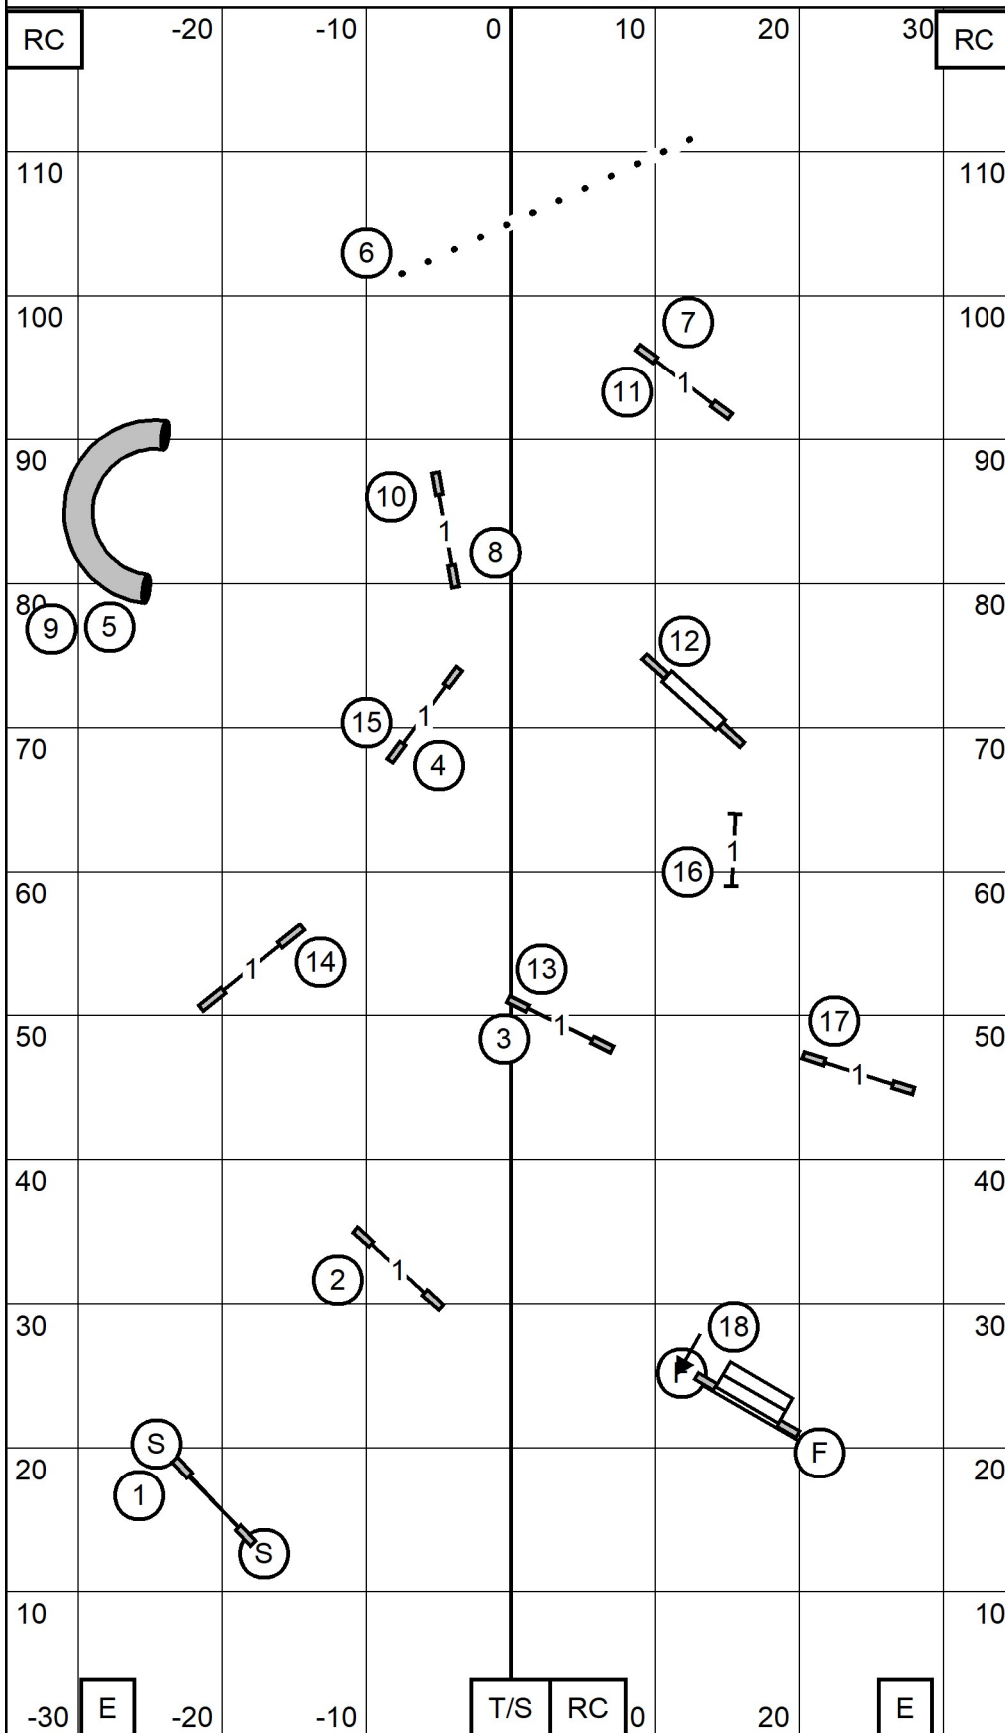

Shenandoah Valley Kennel Club
March 31, 2024

MASTER/EXCELLENT JWW

Judge Leslie Gregory

Shenandoah Valley Kennel Club

March 31.2024

PREMIER JWW

Judge Leslie Gregory

Shenandoah Valley Kennel Club