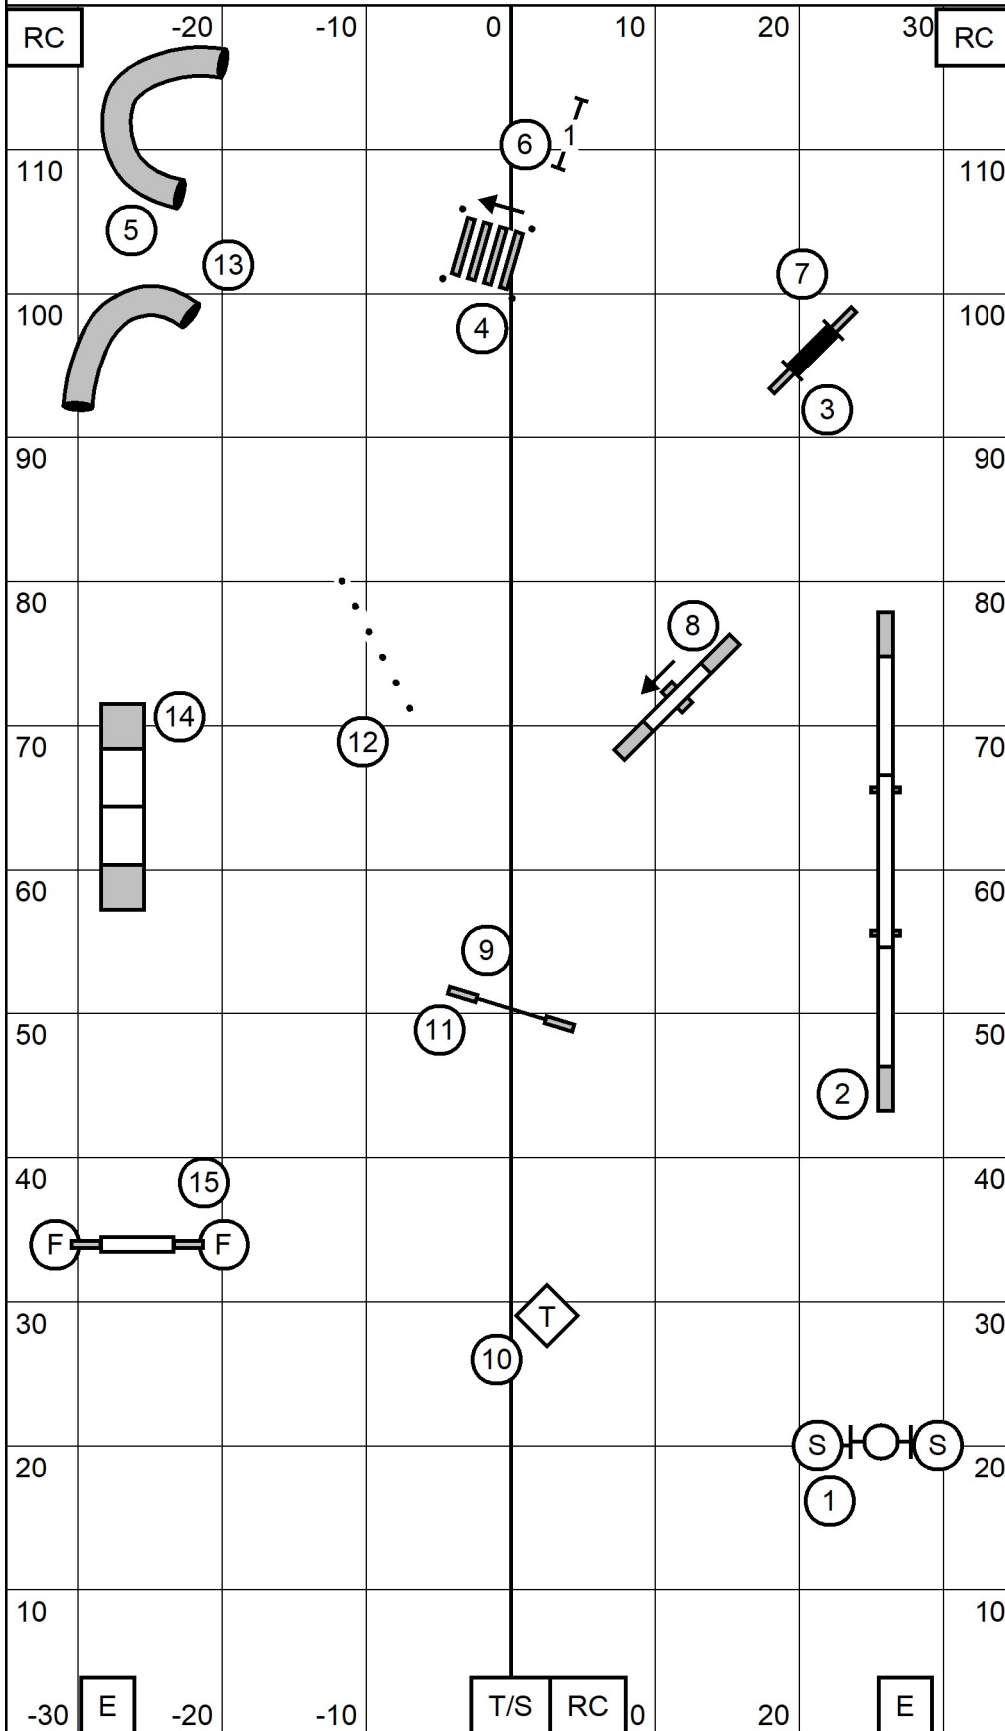

March 31, 2024

OPEN STD

Judge Leslie Gregory

Shenandoah Valley Kennel Club

March 31, 2024

NOVICE STD

Judge Leslie Gregory

Shenandoah Valley Kennel Club