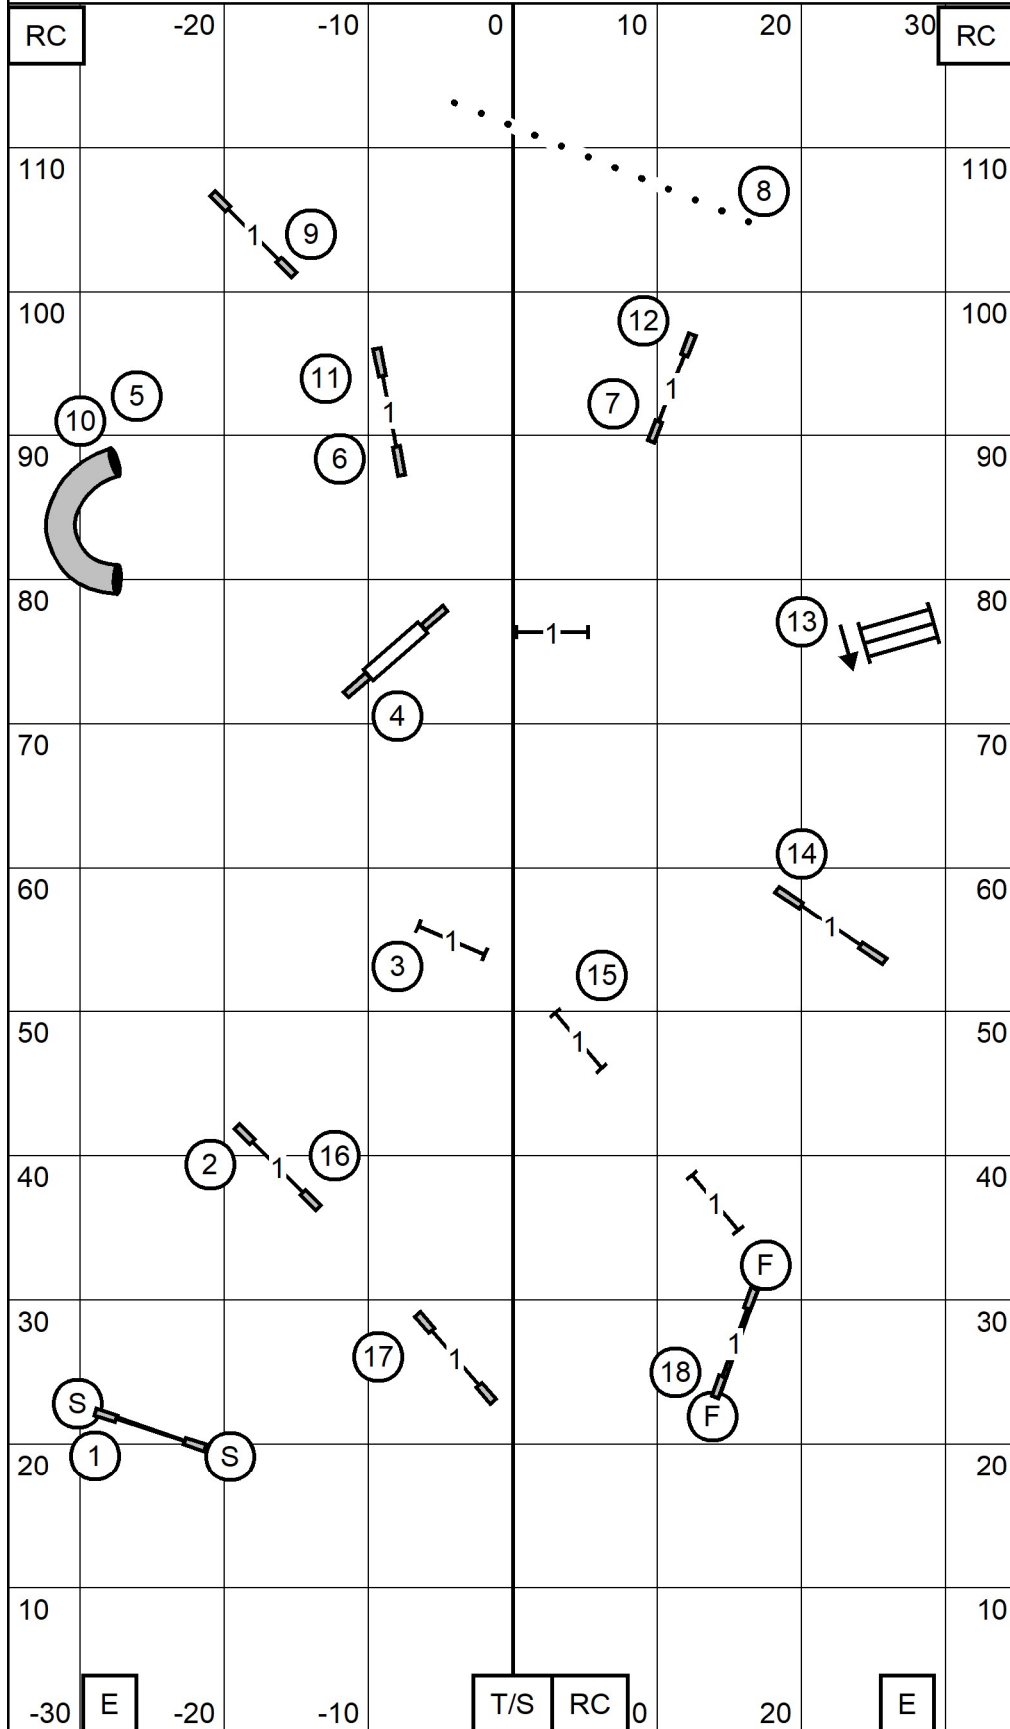

Shenandoah Valley Kennel Club
March 30, 2024

Excellent/Master JWW

Judge Leslie Gregory

Shenandoah Valley Kennel Club

March 30, 2024

TIME 2 BEAT

Judge Leslie Gregory

Shenandoah Valley Kennel Club

March 30, 2024

ALL LEVELS FAST

Judge Leslie Gregory

Time Allowed

4" Pref. = 41 sec.

8" Std. = 38 sec.

8" & 12" Pref. = 38 sec.

12" & 16" Std. = 35 sec.

16" & 20" Pref. = 35 sec.

20", 24" & 24C Std. = 32 sec.

Send Bonus

Master Excellent (4) (8) (2) in flow ———

Open (4) (8) in flow ———

Novice (4) (8) in flow - - - - -

Shenandoah Valley Kennel Club
March 30.2024

Excellent/Master STANDARD

Judge Leslie Gregory

Shenandoah Valley Kennel Club
 March 30.2024
OPEN STANDARD
 Judge Leslie Gregory

NOVICE STANDARD

Judge Leslie Gregory

RC	-20	-10	0	10	20	30	RC
110			6				110
100	5					7	100
90	10		4		3		90
80		11			T		80
70					8		70
60							60
50		12					50
40						2	40
30			13				30
20	F						20
10			14			S	10
-30	E	-20	T/S	RC	0	20	E