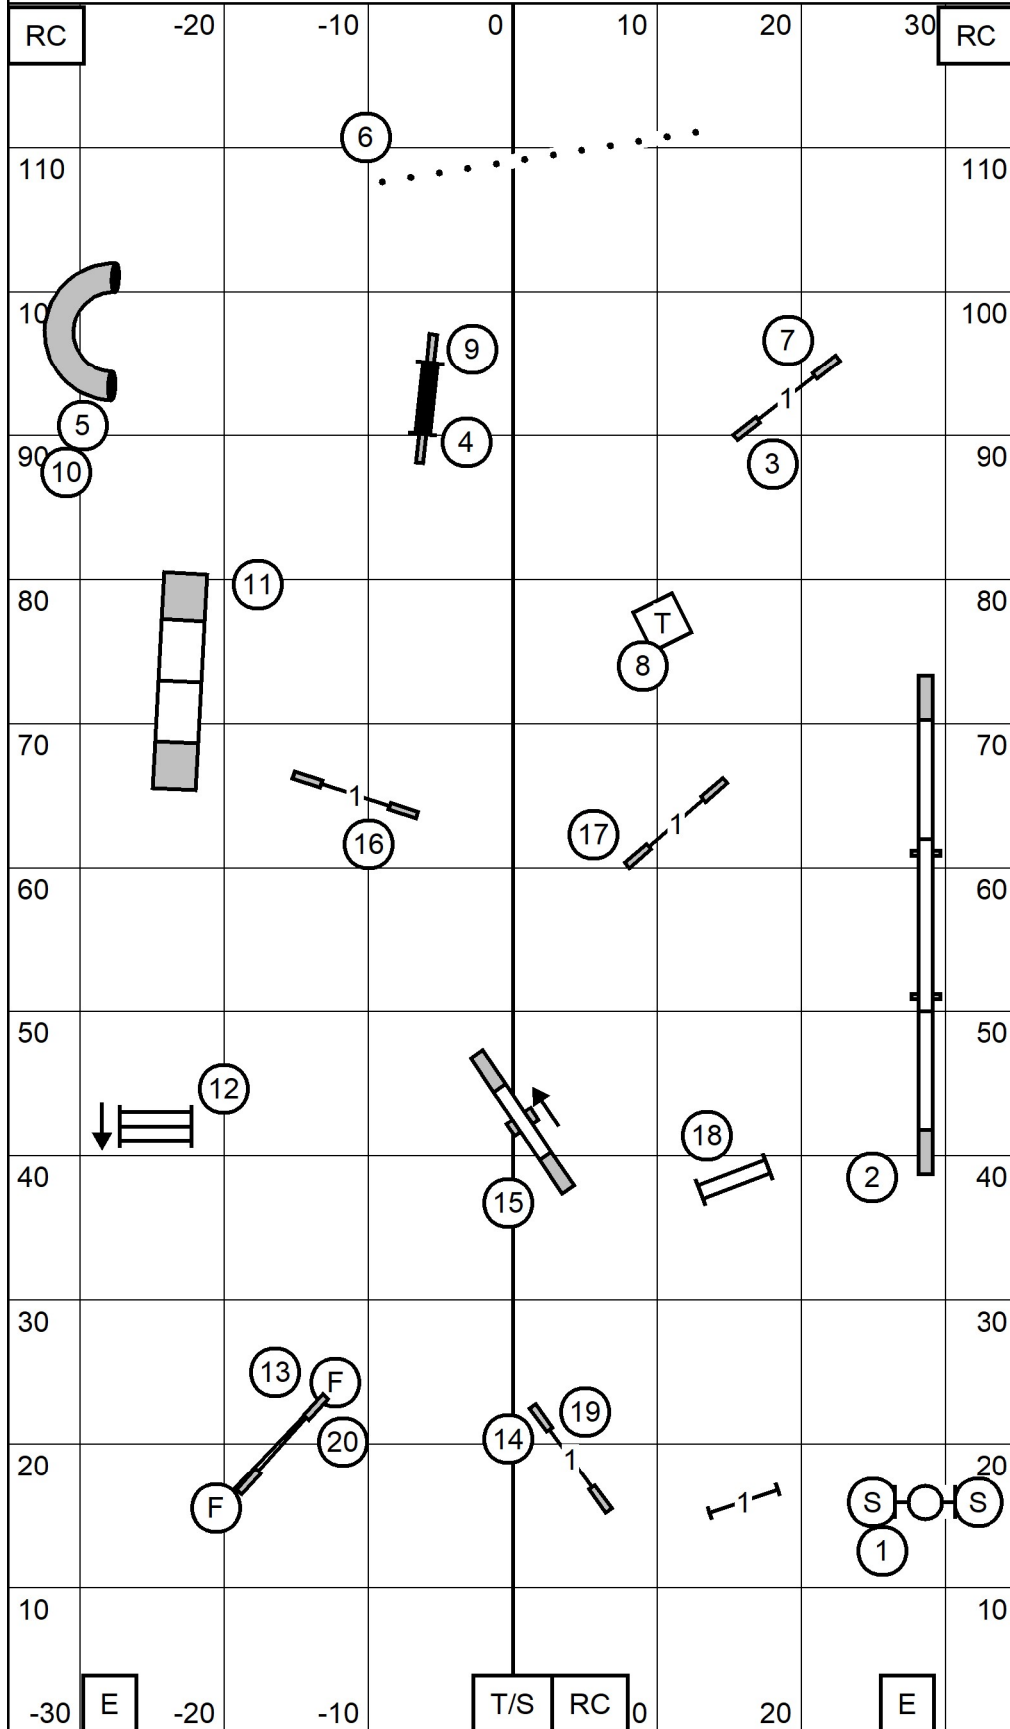

Shenandoah Valley Kennel Club
March 30.2024

Excellent/Master STANDARD

Judge Leslie Gregory