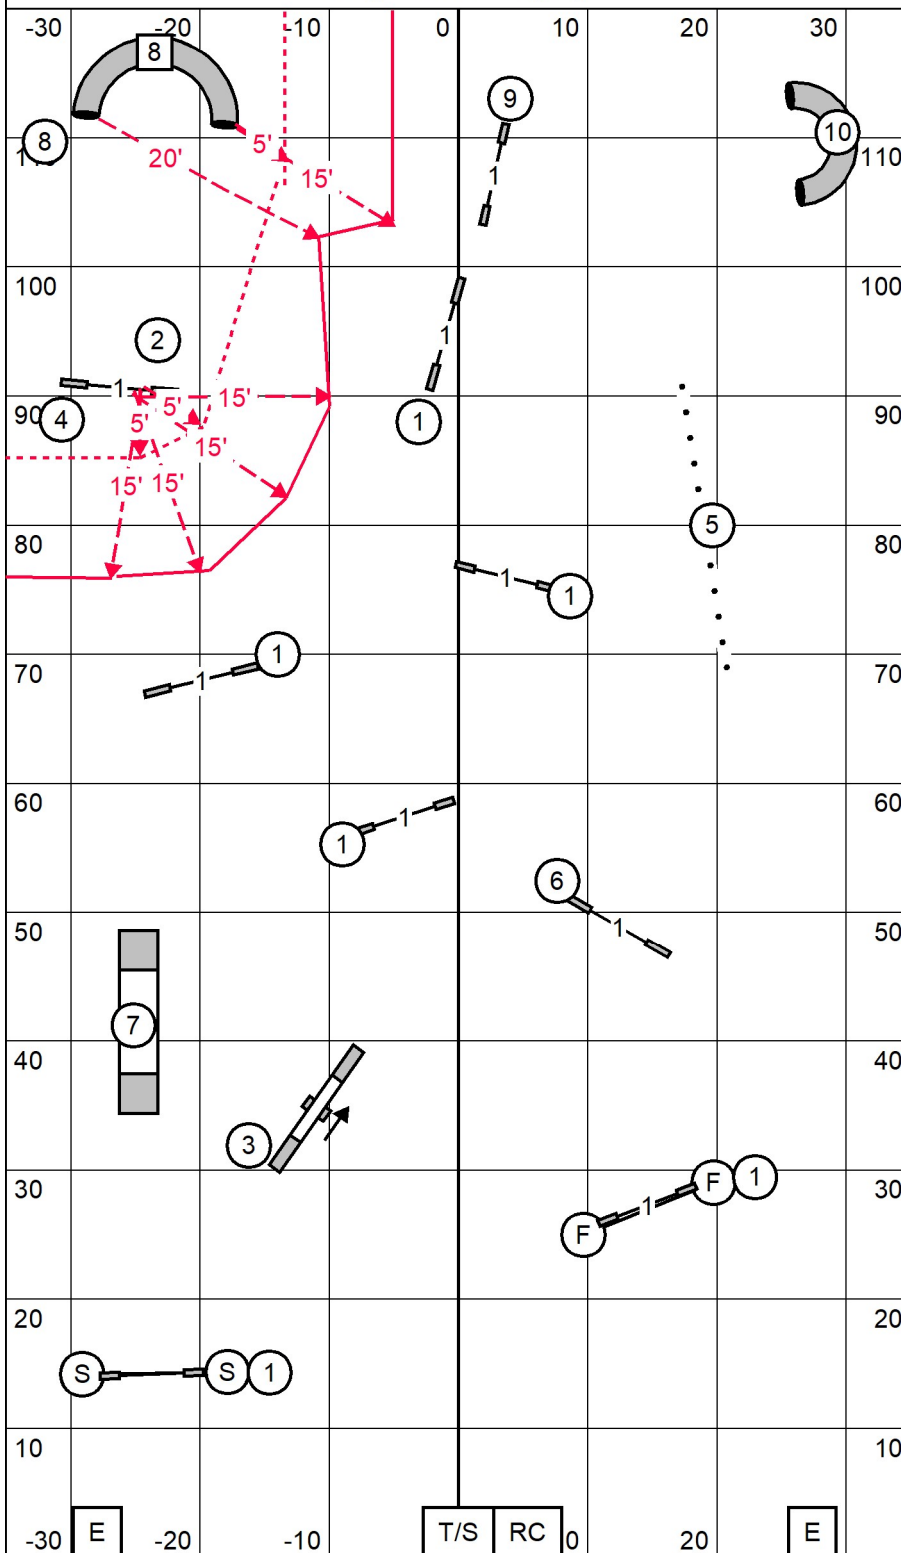

March 30, 2024

ALL LEVELS FAST

Judge Leslie Gregory

Time Allowed

4" Pref. = 41 sec.

8" Std. = 38 sec.

8" & 12" Pref. = 38 sec.

12" & 16" Std. = 35 sec.

16" & 20" Pref. = 35 sec.

20", 24" & 24C Std. = 32 sec.

Send Bonus

Master Excellent (4) (8) (2) in flow ———

Open (4) (8) in flow ———

Novice (4) (8) in flow - - - - -

Shenandoah Valley Kennel Club
March 30.2024