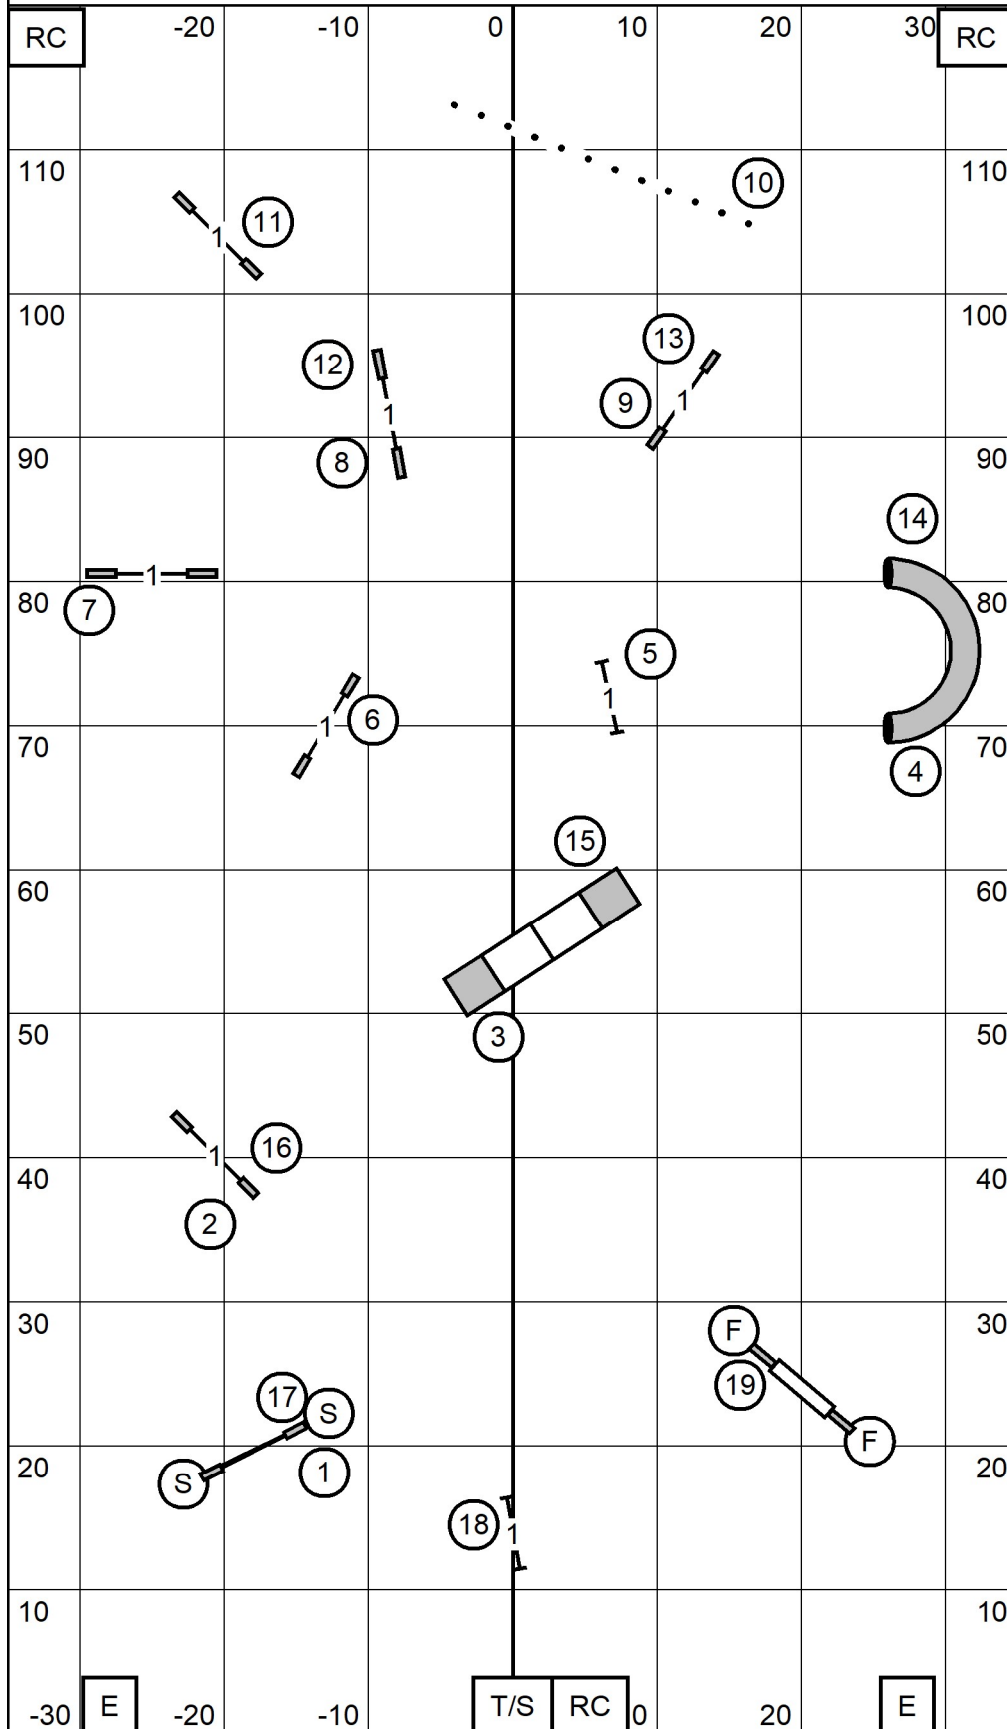

Shenandoah Valley Kennel Club

March 30, 2024

TIME 2 BEAT

Judge Leslie Gregory