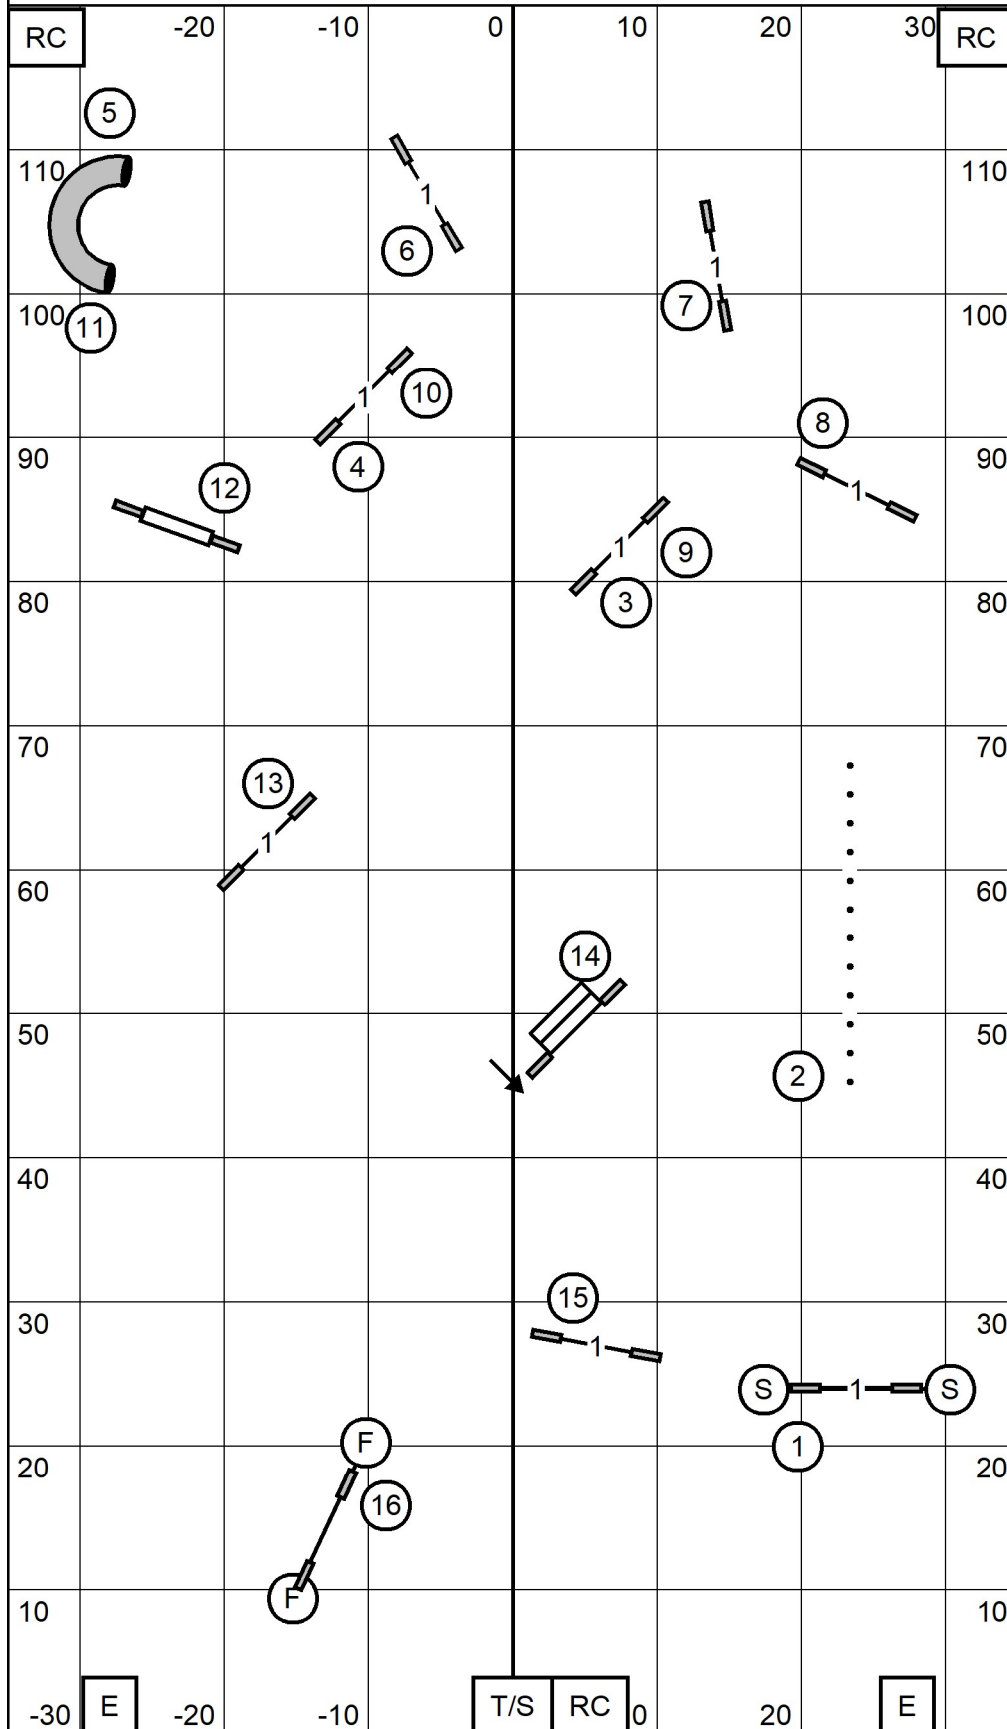

NOVICE STANDARD

Judge Leslie Gregory

RC	-20	-10	0	10	20	30	RC
110			6				110
100	5					7	100
90	10		4		3		90
80		11			T		80
70					8		70
60							60
50		12					50
40						2	40
30			13				30
20	F						20
10			14			S	10
-30	E	-20	T/S	RC	0	20	E

Shenandoah Valley Kennel Club

March 30, 2024

OPEN JWW

Judge Leslie Gregory