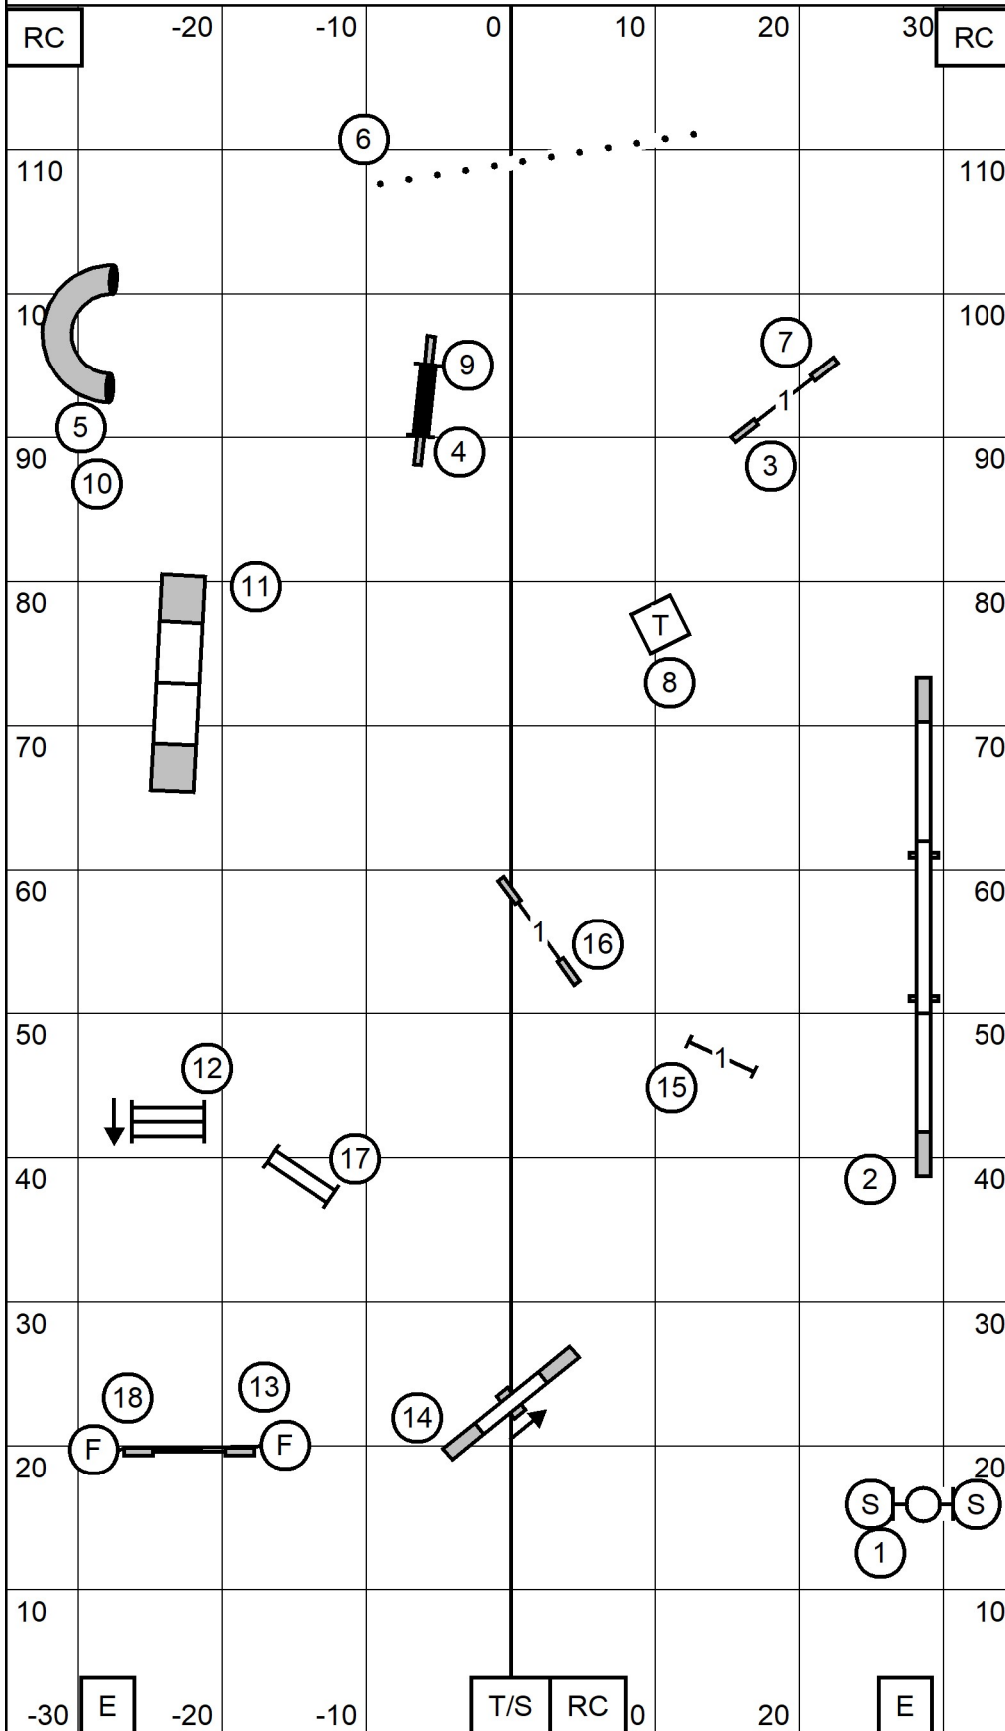

Shenandoah Valley Kennel Club
March 30.2024
OPEN STANDARD
Judge Leslie Gregory

NOVICE STANDARD

Judge Leslie Gregory

RC	-20	-10	0	10	20	30	RC
110			6				110
100	5					7	100
90	10		4		3		90
80		11			T		80
70					8		70
60							60
50		12					50
40						2	40
30			13				30
20	F						20
10			14			S	10
-30	E	-20	T/S	RC	0	20	E