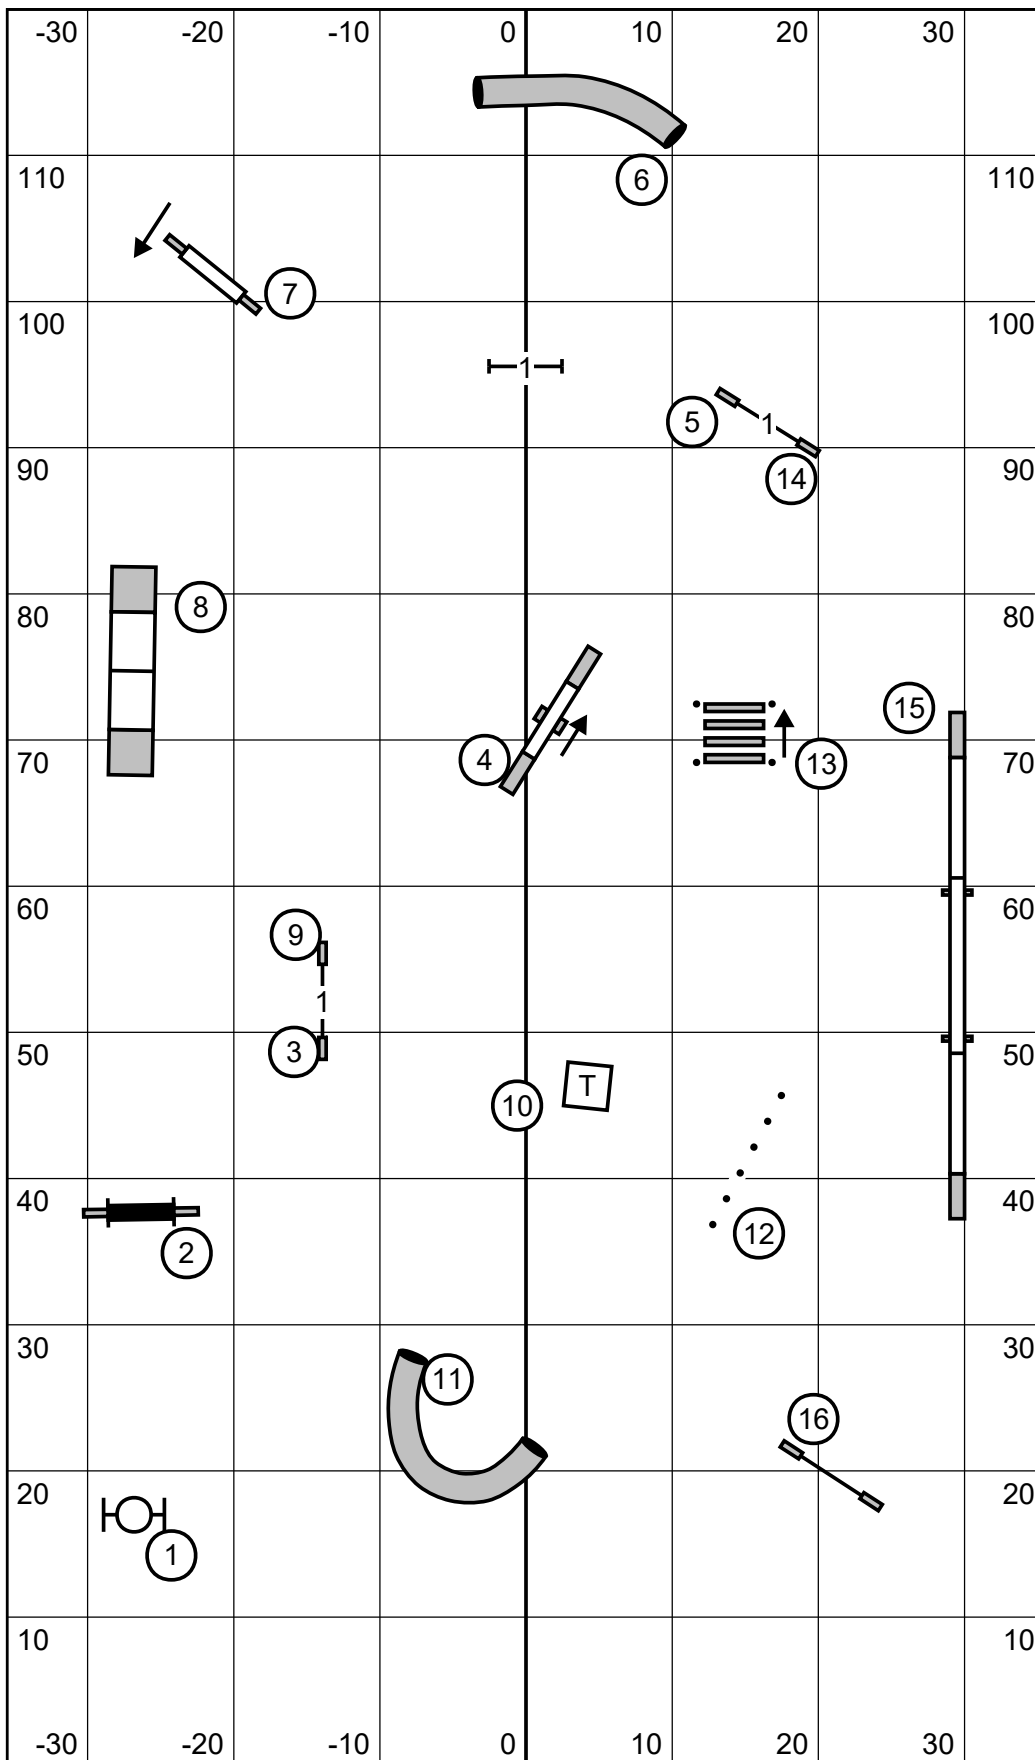

Sunday, Oct. 17, 2021

MASTER/EX JWW

Judge: Jim Smotrel

Reva Agility Club Enthusiasts of Virginia

Walnut Hill Farm

[Indoor Ring: 71' x 120', Surface: Dirt]

Sunday, Oct. 17, 2021 **MASTER/EX STD** Judge: Judy Smotrel
 Reva Agility Club Enthusiasts of Virginia
 Walnut Hill Farm
 [Indoor Ring: 71' x 120', Surface: Dirt]

Sunday, Oct. 17, 2021 **NOVICE JWW** Judge: Jim Smotrel
 Reva Agility Club Enthusiasts of Virginia
 Walnut Hill Farm
 [Indoor Ring: 71' x 120', Surface: Dirt]

Sunday, Oct. 17, 2021 **NOVICE STD** Judge: Judy Smotrel
 Reva Agility Club Enthusiasts of Virginia
 Walnut Hill Farm
 [Indoor Ring: 71' x 120', Surface: Dirt]

Sunday, Oct. 17, 2021

OPEN JWW

Judge: Jim Smotrel

Reva Agility Club Enthusiasts of Virginia

Walnut Hill Farm

[Indoor Ring: 71' x 120', Surface: Dirt]

Sunday, Oct. 17, 2021

OPEN STD

Walnut Hill Farm

[Indoor Ring: 71' x 120', Surface: Dirt]

Sunday, Oct. 17, 2021

TIME2BEAT

Judge: Judy Smotrel

Reva Agility Club Enthusiasts of Virginia

Walnut Hill Farm

[Indoor Ring: 71' x 120', Surface: Dirt]