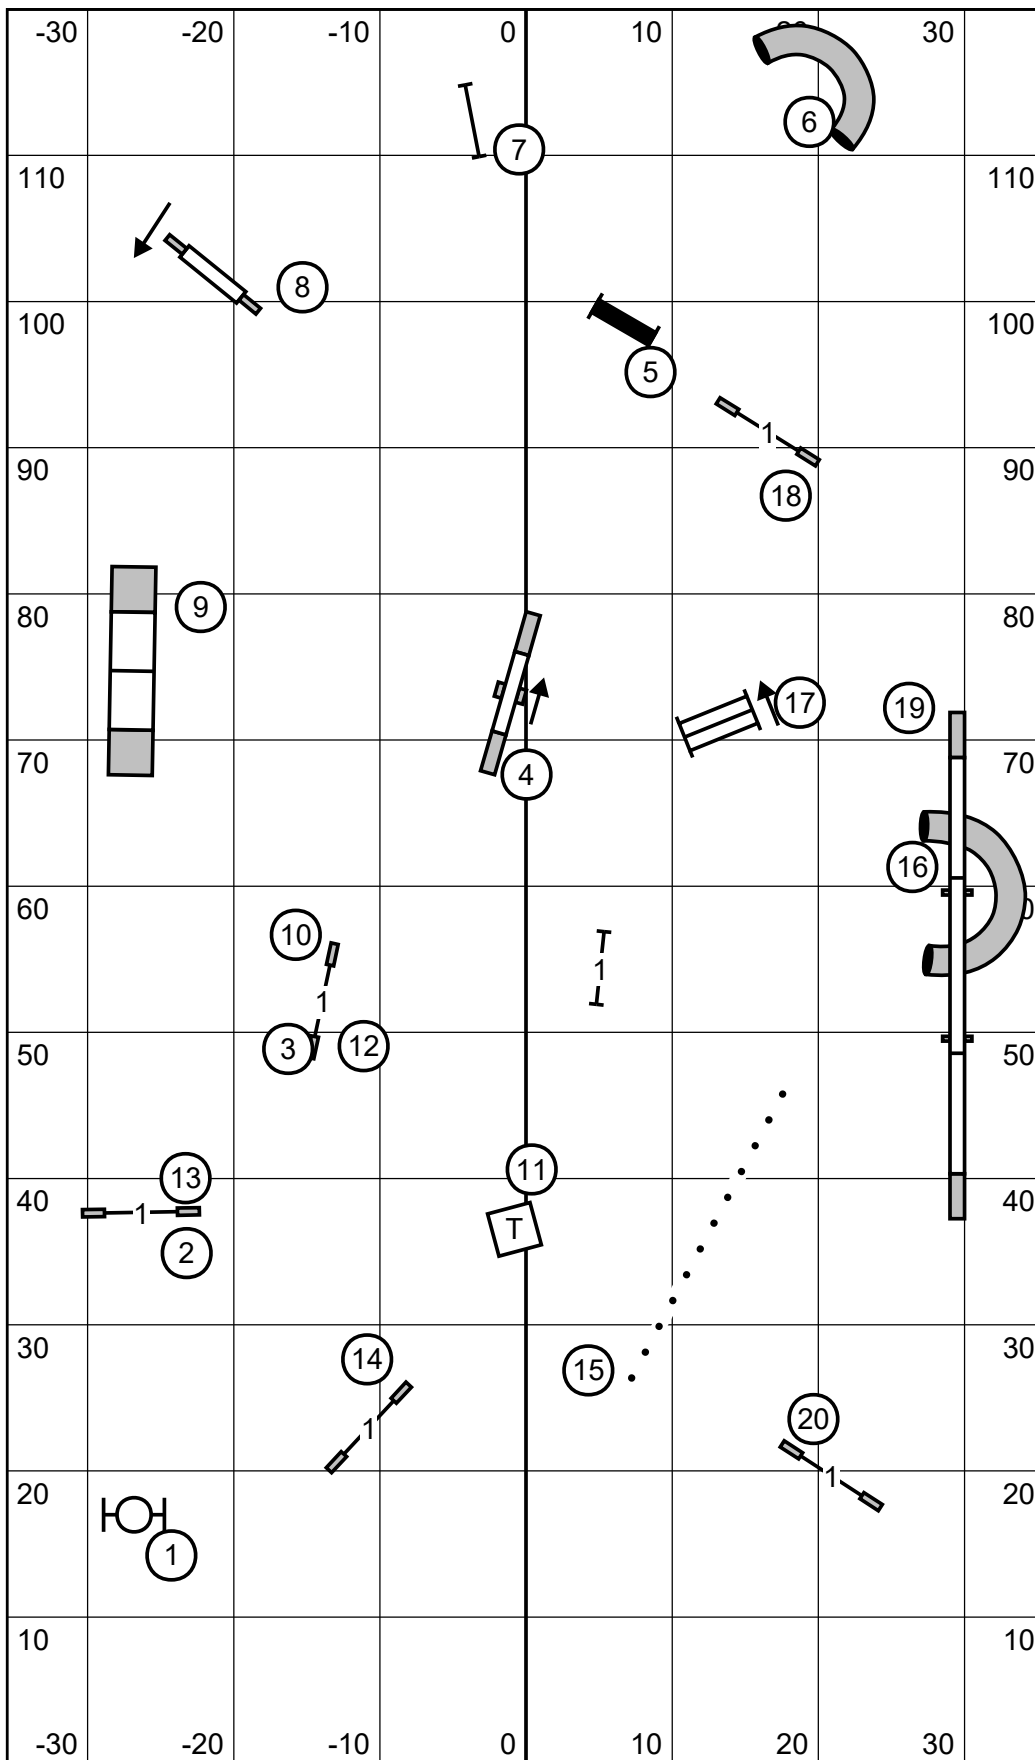

Sunday, Oct. 17, 2021

MASTER/EX JWW

Judge: Jim Smotrel

Reva Agility Club Enthusiasts of Virginia

Walnut Hill Farm

[Indoor Ring: 71' x 120', Surface: Dirt]

Sunday, Oct. 17, 2021 **MASTER/EX STD** Judge: Judy Smotrel
 Reva Agility Club Enthusiasts of Virginia
 Walnut Hill Farm
 [Indoor Ring: 71' x 120', Surface: Dirt]

Sunday, Oct. 17, 2021 **NOVICE JWW** Judge: Jim Smotrel
 Reva Agility Club Enthusiasts of Virginia
 Walnut Hill Farm
 [Indoor Ring: 71' x 120', Surface: Dirt]

Sunday, Oct. 17, 2021 **NOVICE STD** Judge: Judy Smotrel
 Reva Agility Club Enthusiasts of Virginia
 Walnut Hill Farm
 [Indoor Ring: 71' x 120', Surface: Dirt]

Sunday, Oct. 17, 2021

OPEN JWW

Judge: Jim Smotrel

Reva Agility Club Enthusiasts of Virginia

Walnut Hill Farm

[Indoor Ring: 71' x 120', Surface: Dirt]

Sunday, Oct. 17, 2021

OPEN STD

Walnut Hill Farm

[Indoor Ring: 71' x 120', Surface: Dirt]

Sunday, Oct. 17, 2021

TIME2BEAT

Judge: Judy Smotrel

Reva Agility Club Enthusiasts of Virginia

Walnut Hill Farm

[Indoor Ring: 71' x 120', Surface: Dirt]