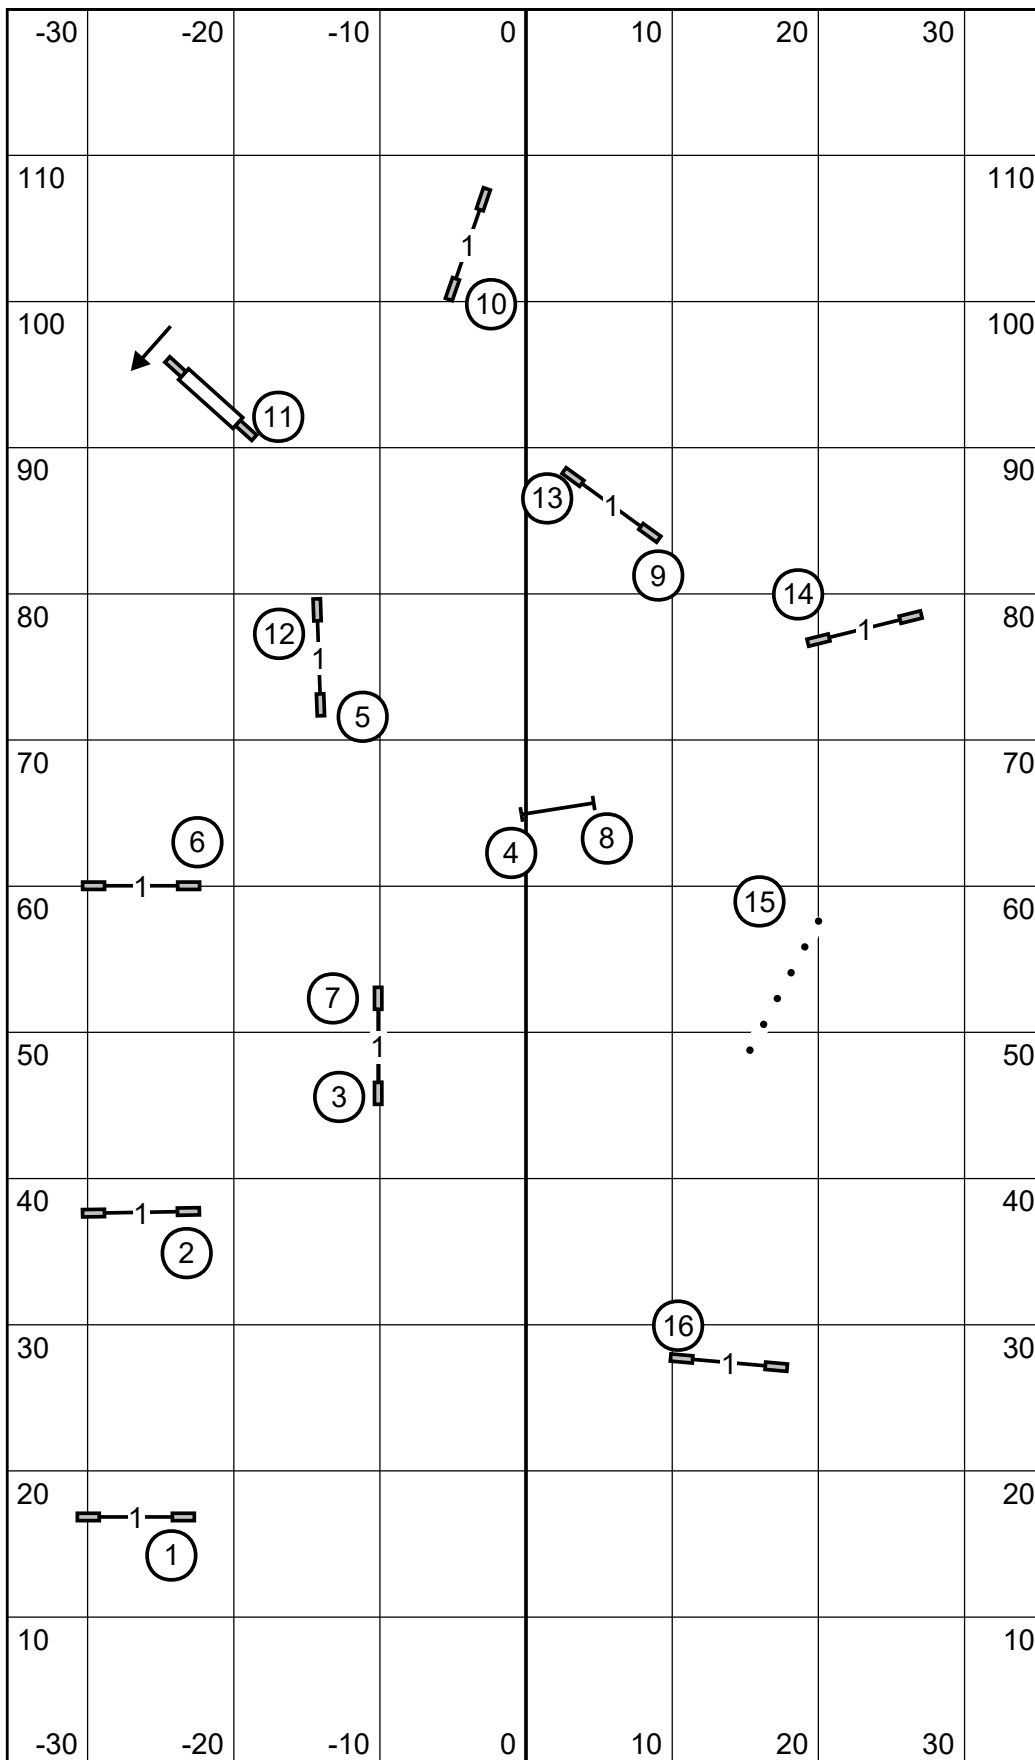

Sunday, Oct. 17, 2021

MASTER/EX JWW

Judge: Jim Smotrel

Reva Agility Club Enthusiasts of Virginia

Walnut Hill Farm

[Indoor Ring: 71' x 120', Surface: Dirt]

Sunday, Oct. 17, 2021 **MASTER/EX STD** Judge: Judy Smotrel
 Reva Agility Club Enthusiasts of Virginia
 Walnut Hill Farm
 [Indoor Ring: 71' x 120', Surface: Dirt]

Sunday, Oct. 17, 2021 **NOVICE JWW** Judge: Jim Smotrel
 Reva Agility Club Enthusiasts of Virginia
 Walnut Hill Farm
 [Indoor Ring: 71' x 120', Surface: Dirt]

Sunday, Oct. 17, 2021 **NOVICE STD** Judge: Judy Smotrel
 Reva Agility Club Enthusiasts of Virginia
 Walnut Hill Farm
 [Indoor Ring: 71' x 120', Surface: Dirt]

Sunday, Oct. 17, 2021

OPEN JWW

Judge: Jim Smotrel

Reva Agility Club Enthusiasts of Virginia

Walnut Hill Farm

[Indoor Ring: 71' x 120', Surface: Dirt]

Sunday, Oct. 17, 2021

OPEN STD

Walnut Hill Farm

[Indoor Ring: 71' x 120', Surface: Dirt]

Sunday, Oct. 17, 2021

TIME2BEAT

Judge: Judy Smotrel

Reva Agility Club Enthusiasts of Virginia

Walnut Hill Farm

[Indoor Ring: 71' x 120', Surface: Dirt]