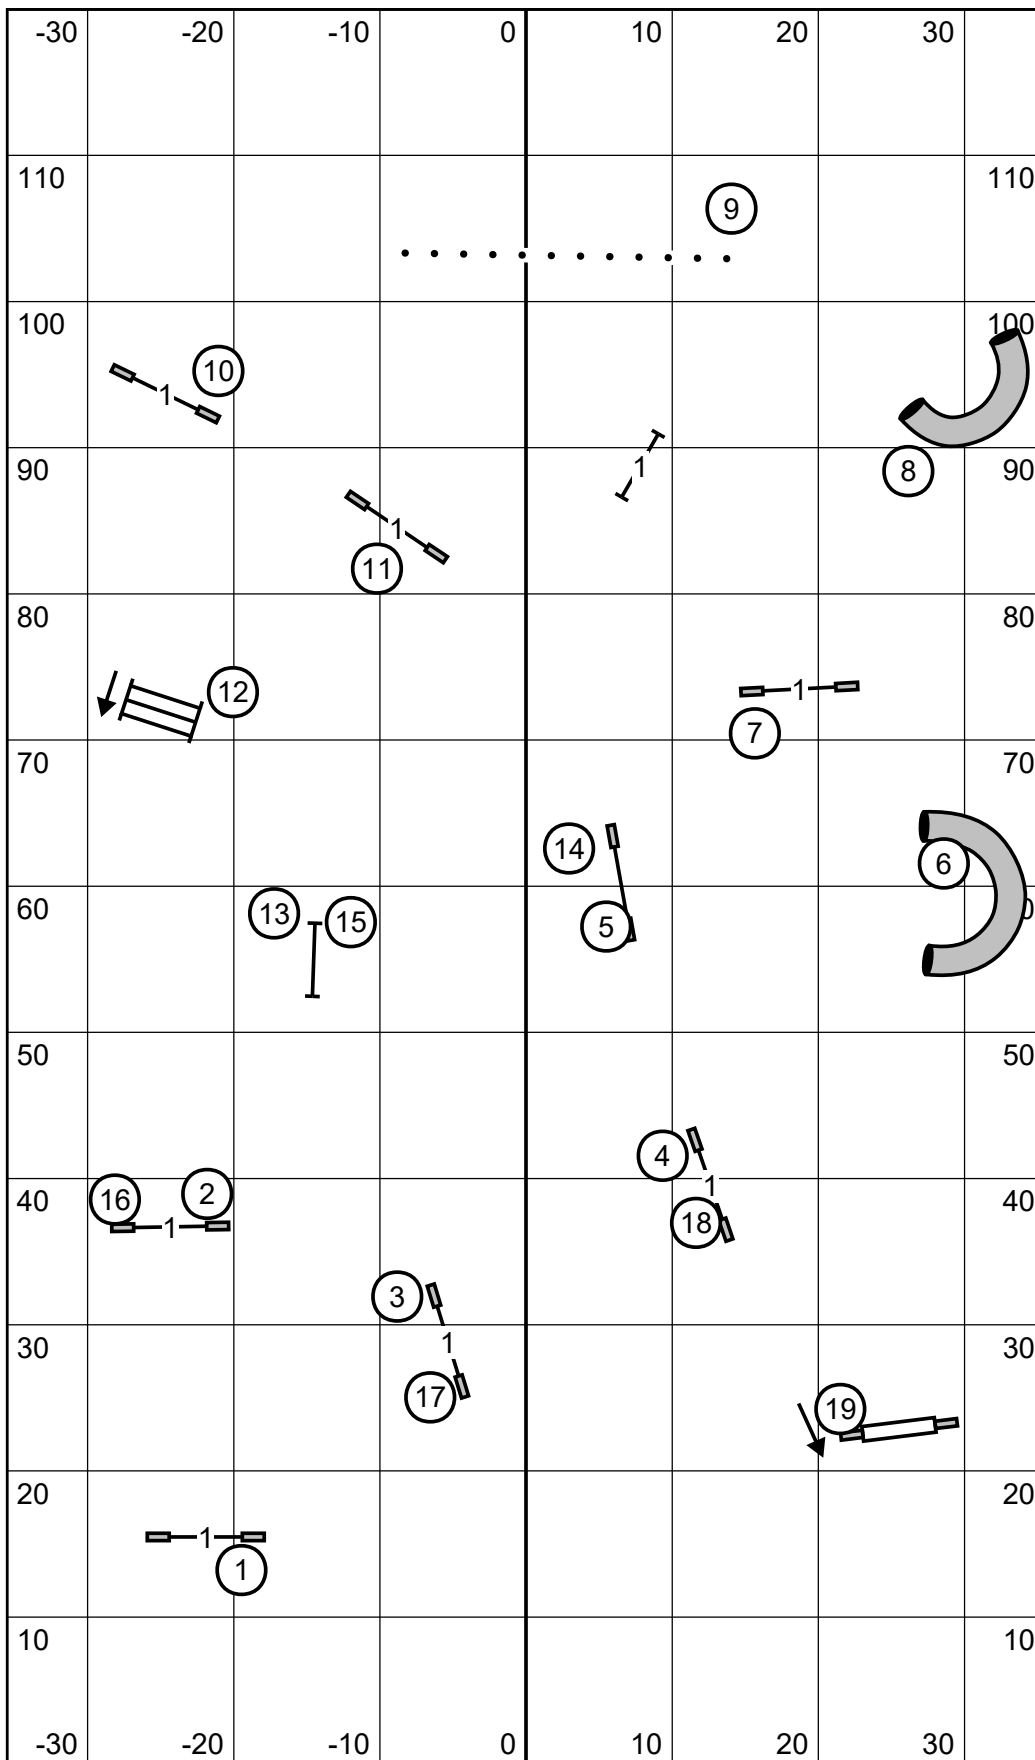

Sunday, Oct. 17, 2021

MASTER/EX JWW

Judge: Jim Smotrel

Reva Agility Club Enthusiasts of Virginia

Walnut Hill Farm

[Indoor Ring: 71' x 120', Surface: Dirt]

Sunday, Oct. 17, 2021 **MASTER/EX STD** Judge: Judy Smotrel
 Reva Agility Club Enthusiasts of Virginia
 Walnut Hill Farm
 [Indoor Ring: 71' x 120', Surface: Dirt]

Sunday, Oct. 17, 2021

OPEN JWW

Judge: Jim Smotrel

Reva Agility Club Enthusiasts of Virginia

Walnut Hill Farm

[Indoor Ring: 71' x 120', Surface: Dirt]

Sunday, Oct. 17, 2021

OPEN STD

Judge: Judy Smotrel

Reva Agility Club Enthusiasts of Virginia

Walnut Hill Farm

[Indoor Ring: 71' x 120', Surface: Dirt]

Sunday, Oct. 17, 2021

PREMIER JWW

Judge: Jim Smotrel

Reva Agility Club Enthusiasts of Virginia

Walnut Hill Farm

[Indoor Ring: 71' x 120', Surface: Dirt]

Sunday, Oct. 17, 2021

TIME2BEAT

Judge: Judy Smotrel

Reva Agility Club Enthusiasts of Virginia

Walnut Hill Farm

[Indoor Ring: 71' x 120', Surface: Dirt]