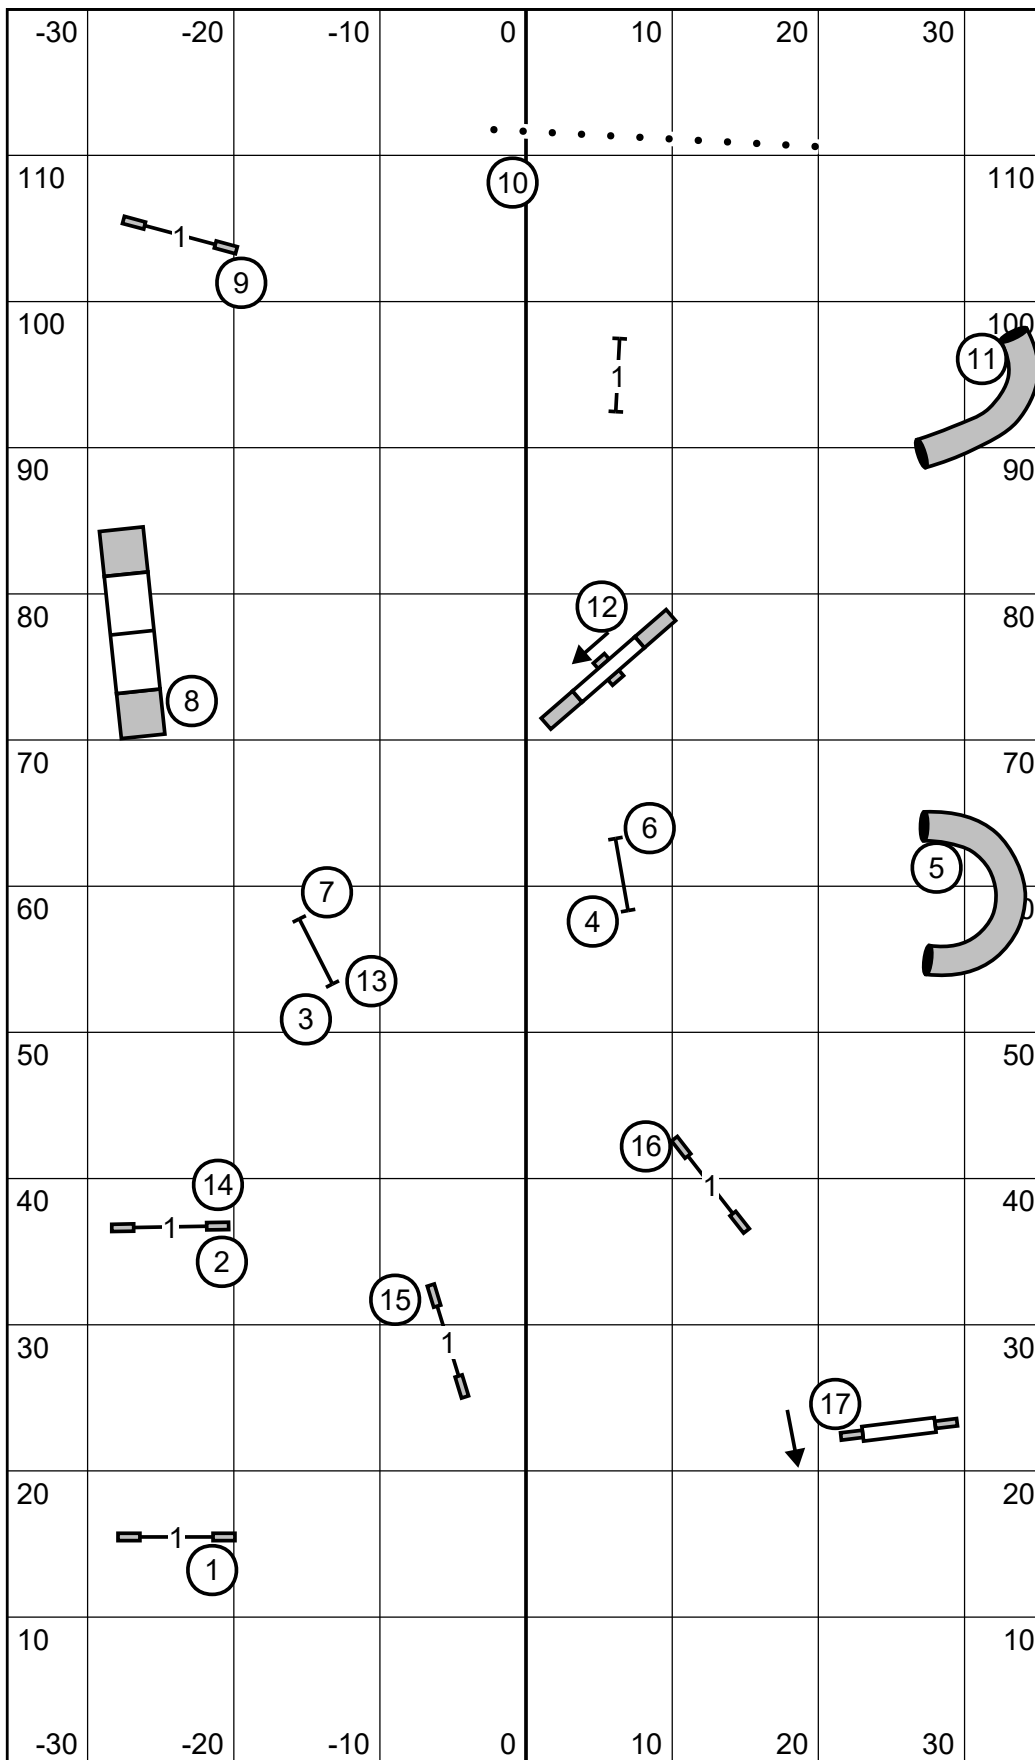

Judge: Judy Smotrel

Reva Agility Club Enthusiasts of Virginia

Walnut Hill Farm

[Indoor Ring: 71' x 120', Surface: Dirt]

Sunday, Oct. 17, 2021

PREMIER JWW

Judge: Jim Smotrel

Reva Agility Club Enthusiasts of Virginia

Walnut Hill Farm

[Indoor Ring: 71' x 120', Surface: Dirt]

Sunday, Oct. 17, 2021

TIME2BEAT

Judge: Judy Smotrel

Reva Agility Club Enthusiasts of Virginia

Walnut Hill Farm

[Indoor Ring: 71' x 120', Surface: Dirt]