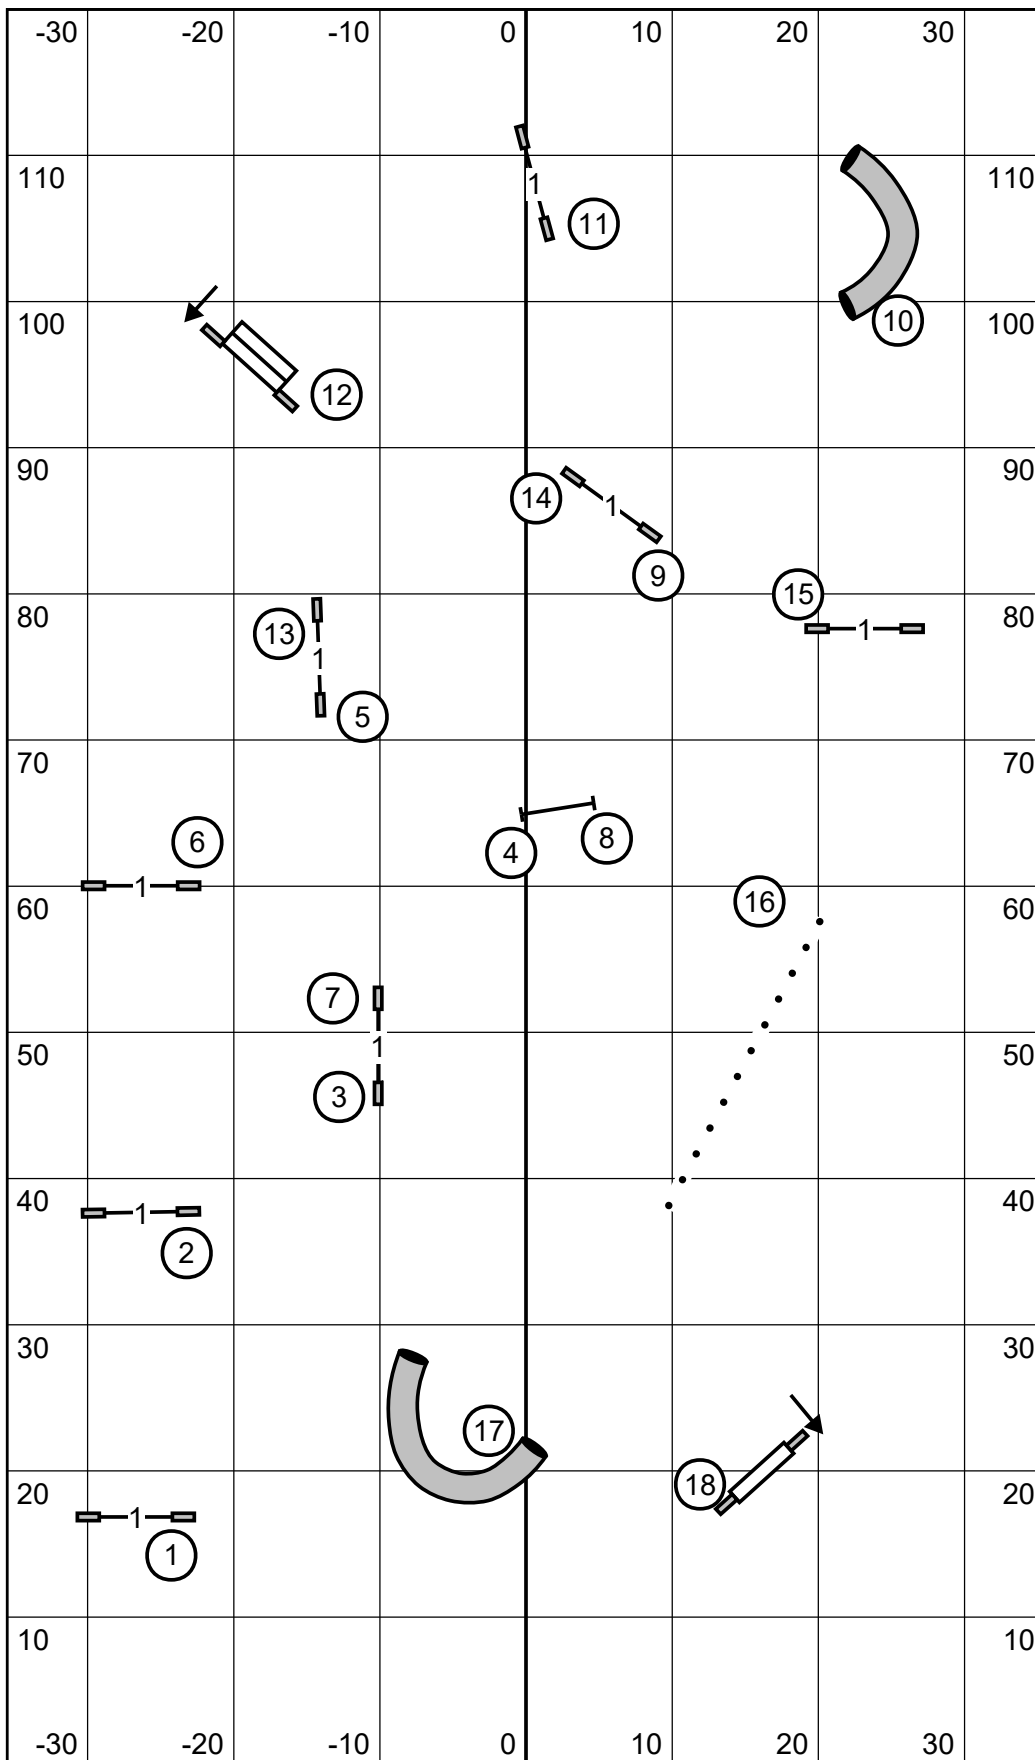

Sunday, Oct. 17, 2021

MASTER/EX JWW

Judge: Jim Smotrel

Reva Agility Club Enthusiasts of Virginia

Walnut Hill Farm

[Indoor Ring: 71' x 120', Surface: Dirt]

Sunday, Oct. 17, 2021 **MASTER/EX STD** Judge: Judy Smotrel
 Reva Agility Club Enthusiasts of Virginia
 Walnut Hill Farm
 [Indoor Ring: 71' x 120', Surface: Dirt]

Sunday, Oct. 17, 2021 **NOVICE JWW** Judge: Jim Smotrel
 Reva Agility Club Enthusiasts of Virginia
 Walnut Hill Farm
 [Indoor Ring: 71' x 120', Surface: Dirt]

Sunday, Oct. 17, 2021 **NOVICE STD** Judge: Judy Smotrel
 Reva Agility Club Enthusiasts of Virginia
 Walnut Hill Farm
 [Indoor Ring: 71' x 120', Surface: Dirt]

Sunday, Oct. 17, 2021

OPEN JWW

Judge: Jim Smotrel

Reva Agility Club Enthusiasts of Virginia

Walnut Hill Farm

[Indoor Ring: 71' x 120', Surface: Dirt]

Sunday, Oct. 17, 2021

OPEN STD

Walnut Hill Farm

[Indoor Ring: 71' x 120', Surface: Dirt]

Sunday, Oct. 17, 2021

TIME2BEAT

Judge: Judy Smotrel

Reva Agility Club Enthusiasts of Virginia

Walnut Hill Farm

[Indoor Ring: 71' x 120', Surface: Dirt]