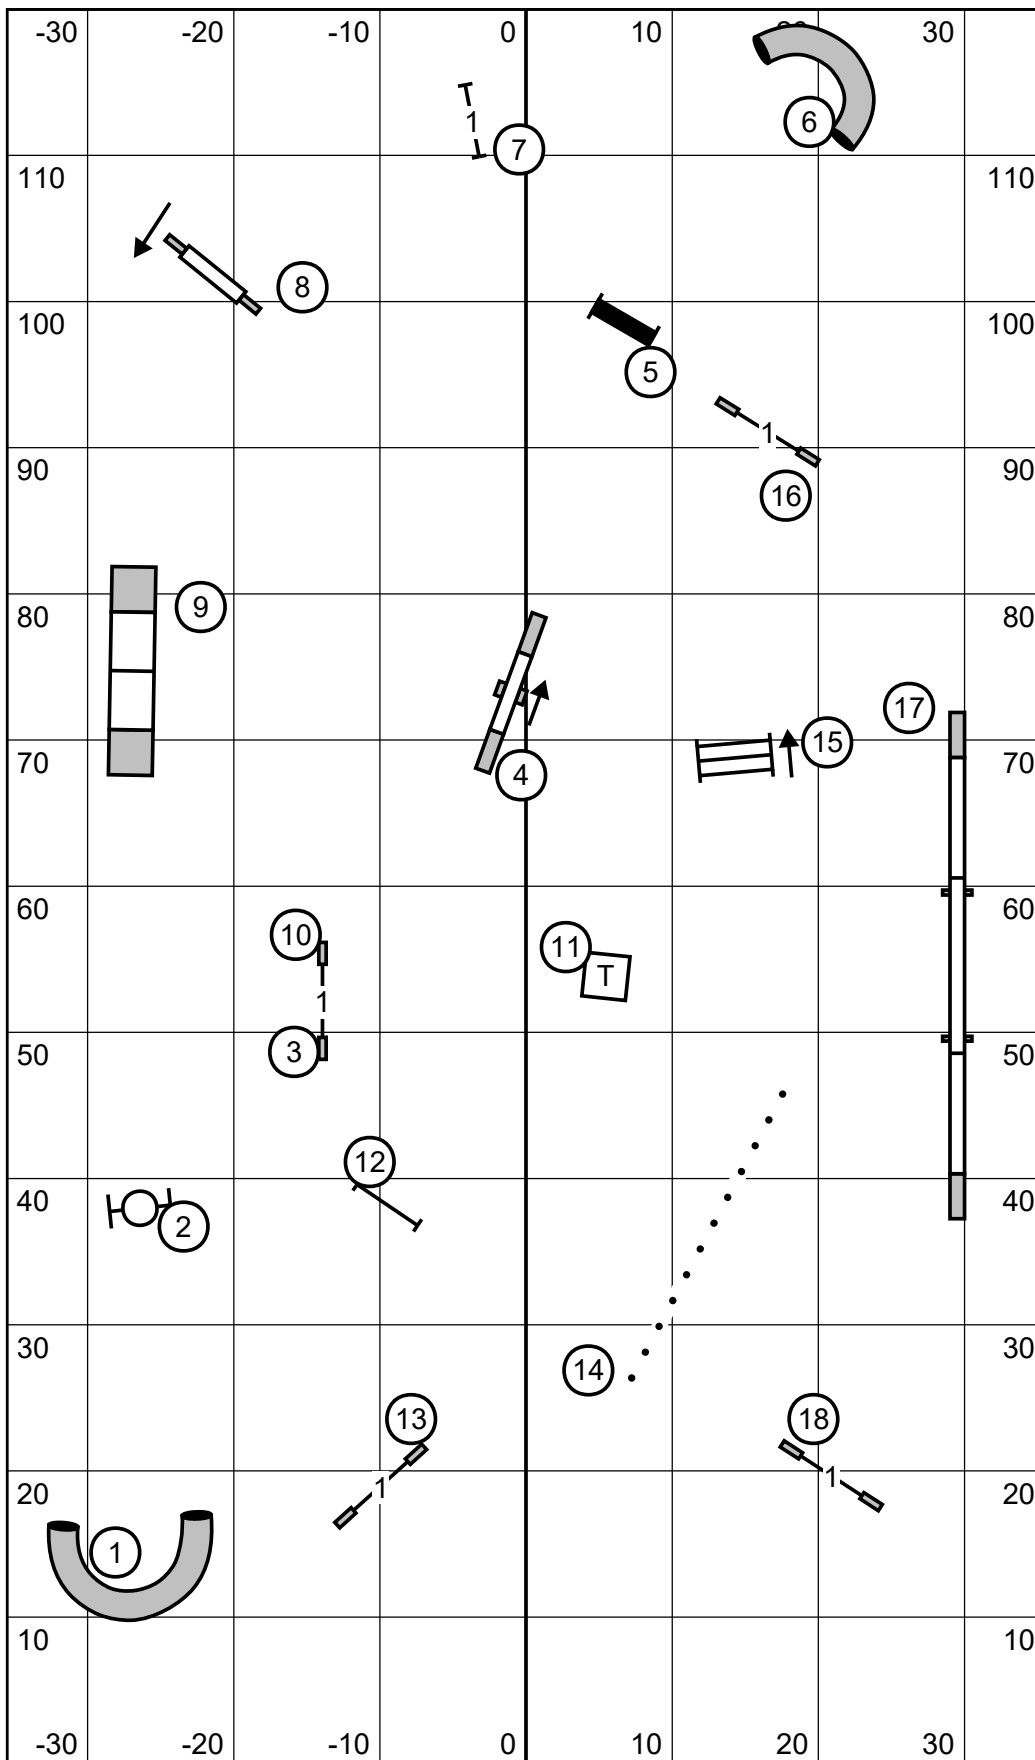

Sunday, Oct. 17, 2021

OPEN JWW

Judge: Jim Smotrel

Reva Agility Club Enthusiasts of Virginia

Walnut Hill Farm

[Indoor Ring: 71' x 120', Surface: Dirt]

Sunday, Oct. 17, 2021

OPEN STD