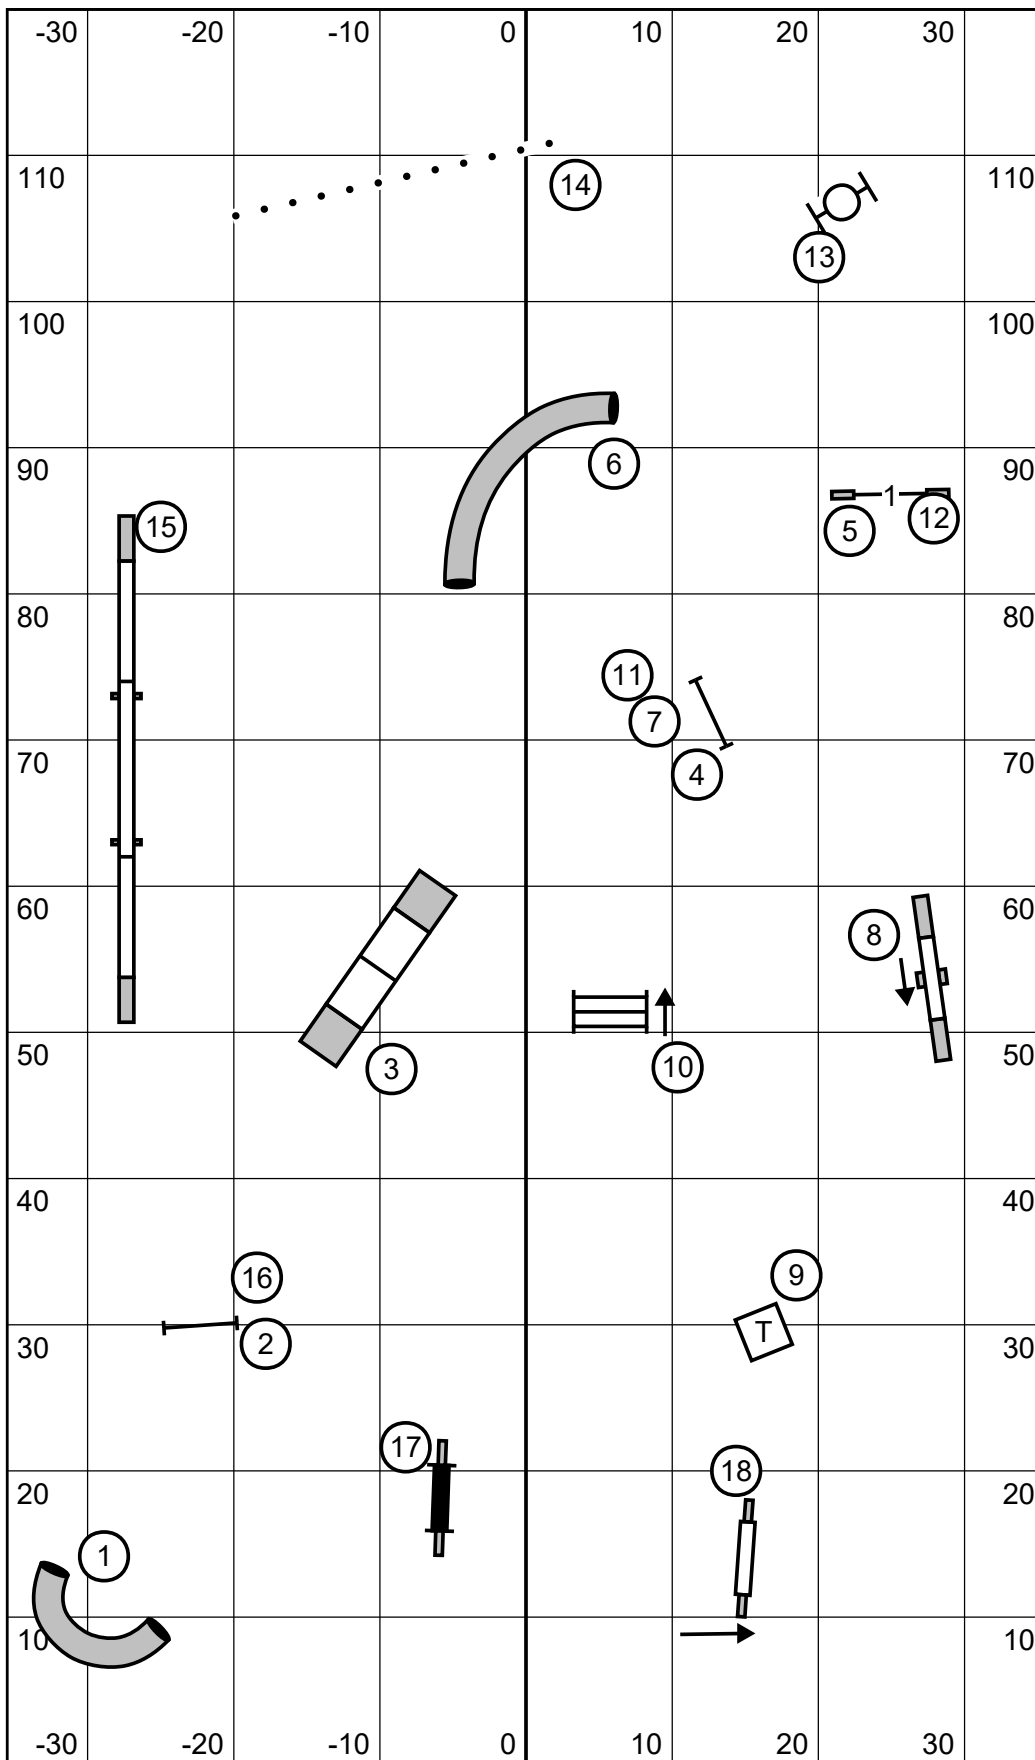

**NOVICE STD**

Judge: Jim Smotrel

Reva Agility Club Enthusiasts of Virginia

Walnut Hill Farm

[Indoor Ring: 71' x 120', Surface: Dirt]

Saturday, Oct. 16, 2021

**OPEN JWW**

Judge: Judy Smotrel

Reva Agility Club Enthusiasts of Virginia

Walnut Hill Farm

[Indoor Ring: 71' x 120', Surface: Dirt]

Saturday, Oct. 16, 2021

**OPEN STD**

Judge: Jim Smotrel

Reva Agility Club Enthusiasts of Virginia

Walnut Hill Farm