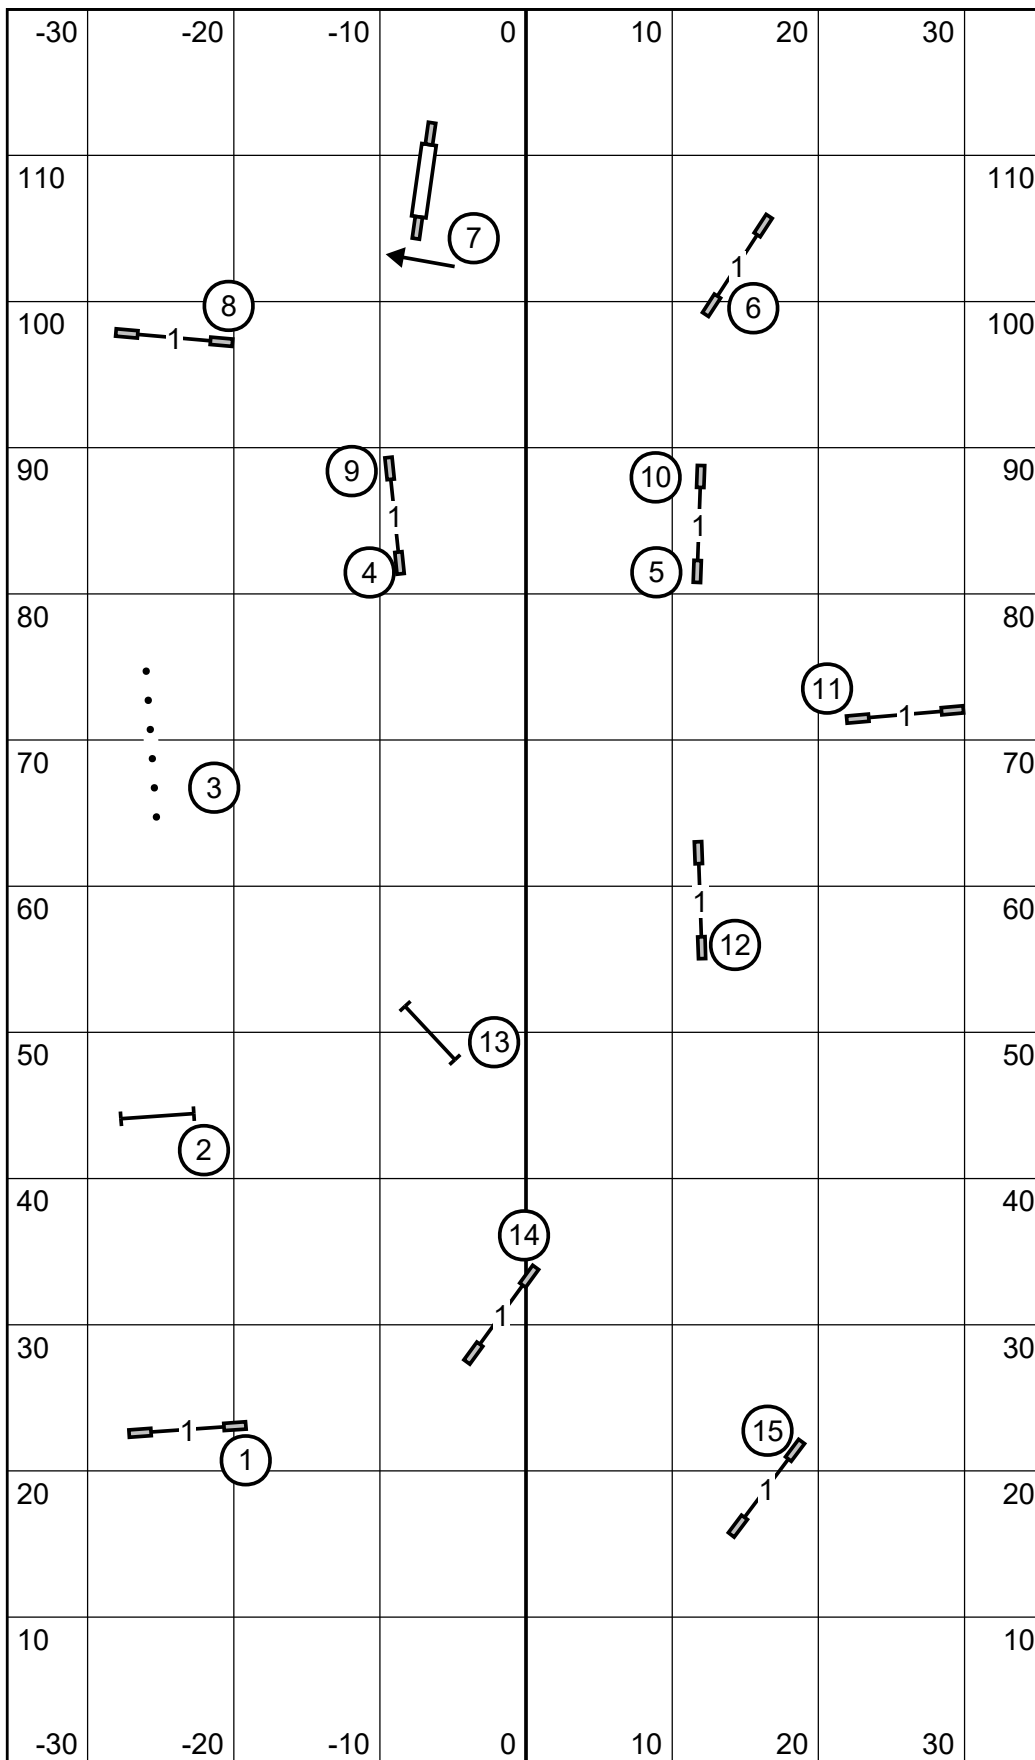

Saturday, Oct. 16, 2021      **MASTER/EX JWW**      Judge: Judy Smotrel  
 Reva Agility Club Enthusiasts of Virginia  
 Walnut Hill Farm  
 [Indoor Ring: 71' x 120', Surface: DIRT]

Saturday, Oct. 16, 2021      **MASTER/EX STD**      Judge: Jim Smotrel  
 Reva Agility Club Enthusiasts of Virginia  
 Walnut Hill Farm  
 [Indoor Ring: 71' x 120', Surface: Dirt]

Saturday, Oct. 16, 2021      **NOVICE JWW**      Judge: Judy Smotrel  
 Reva Agility Club Enthusiasts of Virginia  
 Walnut Hill Farm  
 [Indoor Ring: 71' x 120', Surface: Dirt]

Saturday, Oct. 16, 2021

**NOVICE STD**

Judge: Jim Smotrel

Reva Agility Club Enthusiasts of Virginia

Walnut Hill Farm

[Indoor Ring: 71' x 120', Surface: Dirt]

Saturday, Oct. 16, 2021

**OPEN JWW**

Judge: Judy Smotrel

Reva Agility Club Enthusiasts of Virginia

Walnut Hill Farm

[Indoor Ring: 71' x 120', Surface: Dirt]

Saturday, Oct. 16, 2021

**OPEN STD**

Judge: Jim Smotrel

Reva Agility Club Enthusiasts of Virginia

Walnut Hill Farm