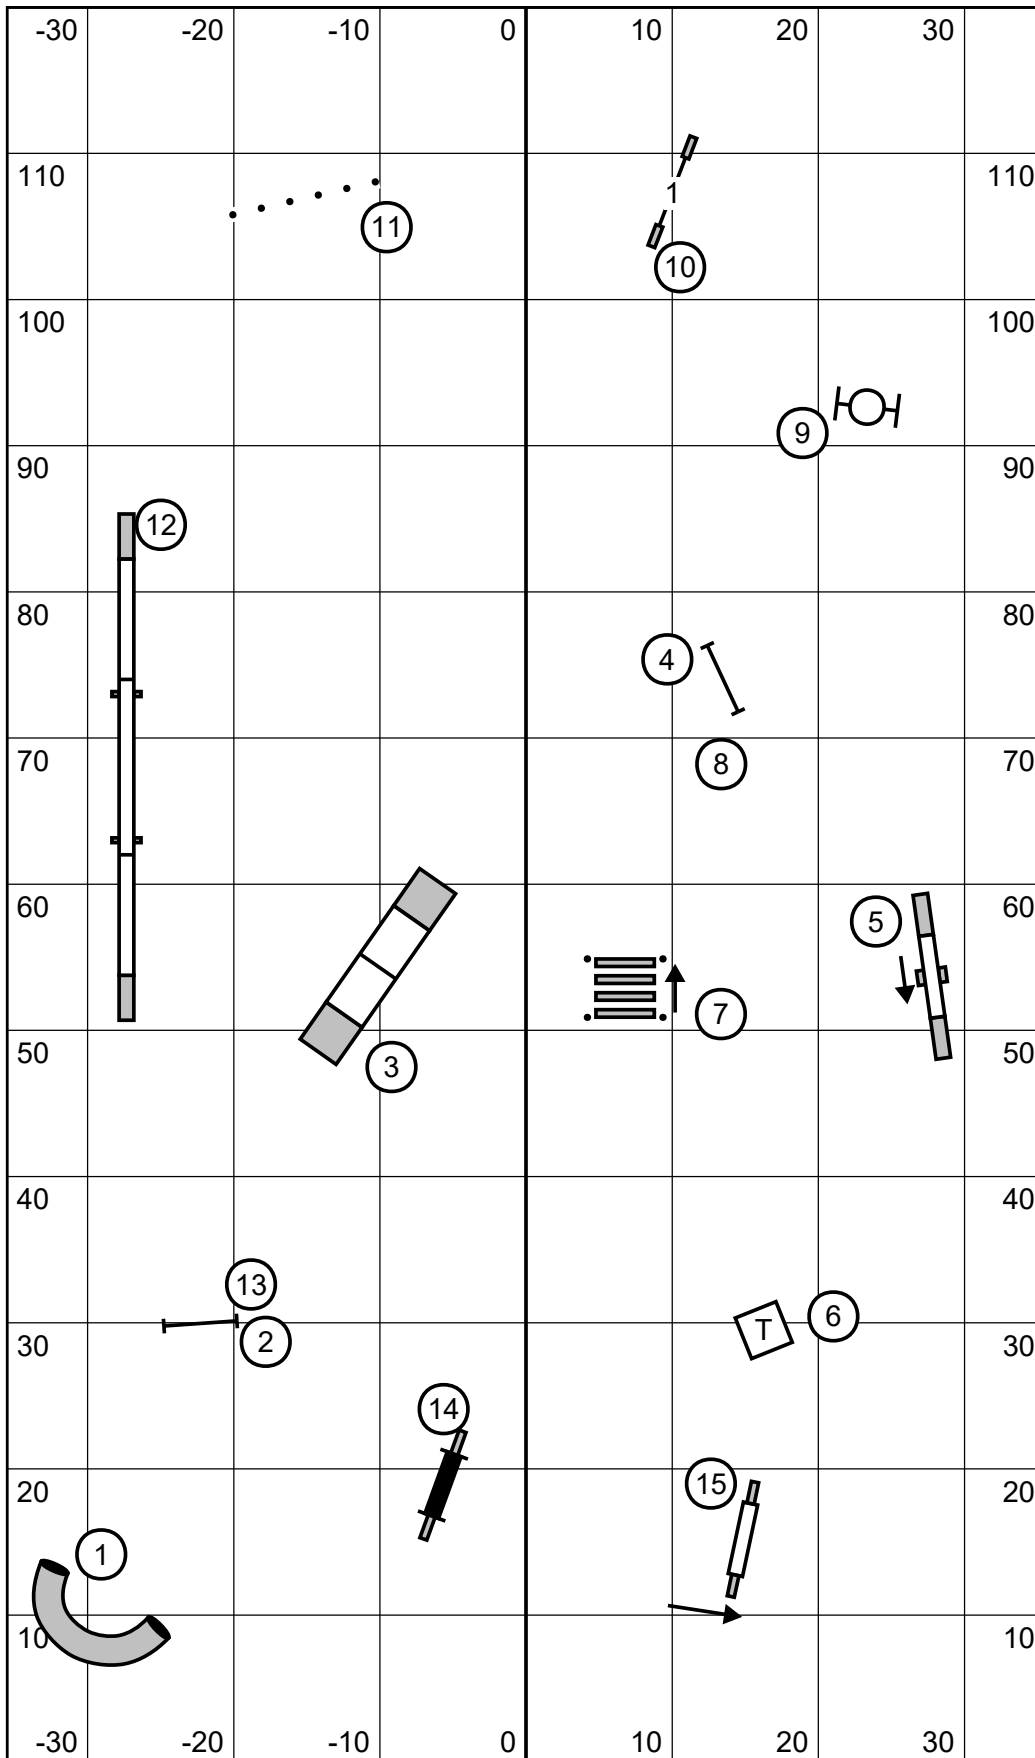

Saturday, Oct. 16, 2021      **MASTER/EX JWW**      Judge: Judy Smotrel  
 Reva Agility Club Enthusiasts of Virginia  
 Walnut Hill Farm  
 [Indoor Ring: 71' x 120', Surface: DIRT]

Saturday, Oct. 16, 2021      **MASTER/EX STD**      Judge: Jim Smotrel  
 Reva Agility Club Enthusiasts of Virginia  
 Walnut Hill Farm  
 [Indoor Ring: 71' x 120', Surface: Dirt]

Saturday, Oct. 16, 2021      **NOVICE JWW**      Judge: Judy Smotrel  
 Reva Agility Club Enthusiasts of Virginia  
 Walnut Hill Farm  
 [Indoor Ring: 71' x 120', Surface: Dirt]

Saturday, Oct. 16, 2021

**NOVICE STD**

Judge: Jim Smotrel

Reva Agility Club Enthusiasts of Virginia

Walnut Hill Farm

[Indoor Ring: 71' x 120', Surface: Dirt]

Saturday, Oct. 16, 2021

**OPEN JWW**

Judge: Judy Smotrel

Reva Agility Club Enthusiasts of Virginia

Walnut Hill Farm

[Indoor Ring: 71' x 120', Surface: Dirt]

Saturday, Oct. 16, 2021

**OPEN STD**

Judge: Jim Smotrel

Reva Agility Club Enthusiasts of Virginia

Walnut Hill Farm