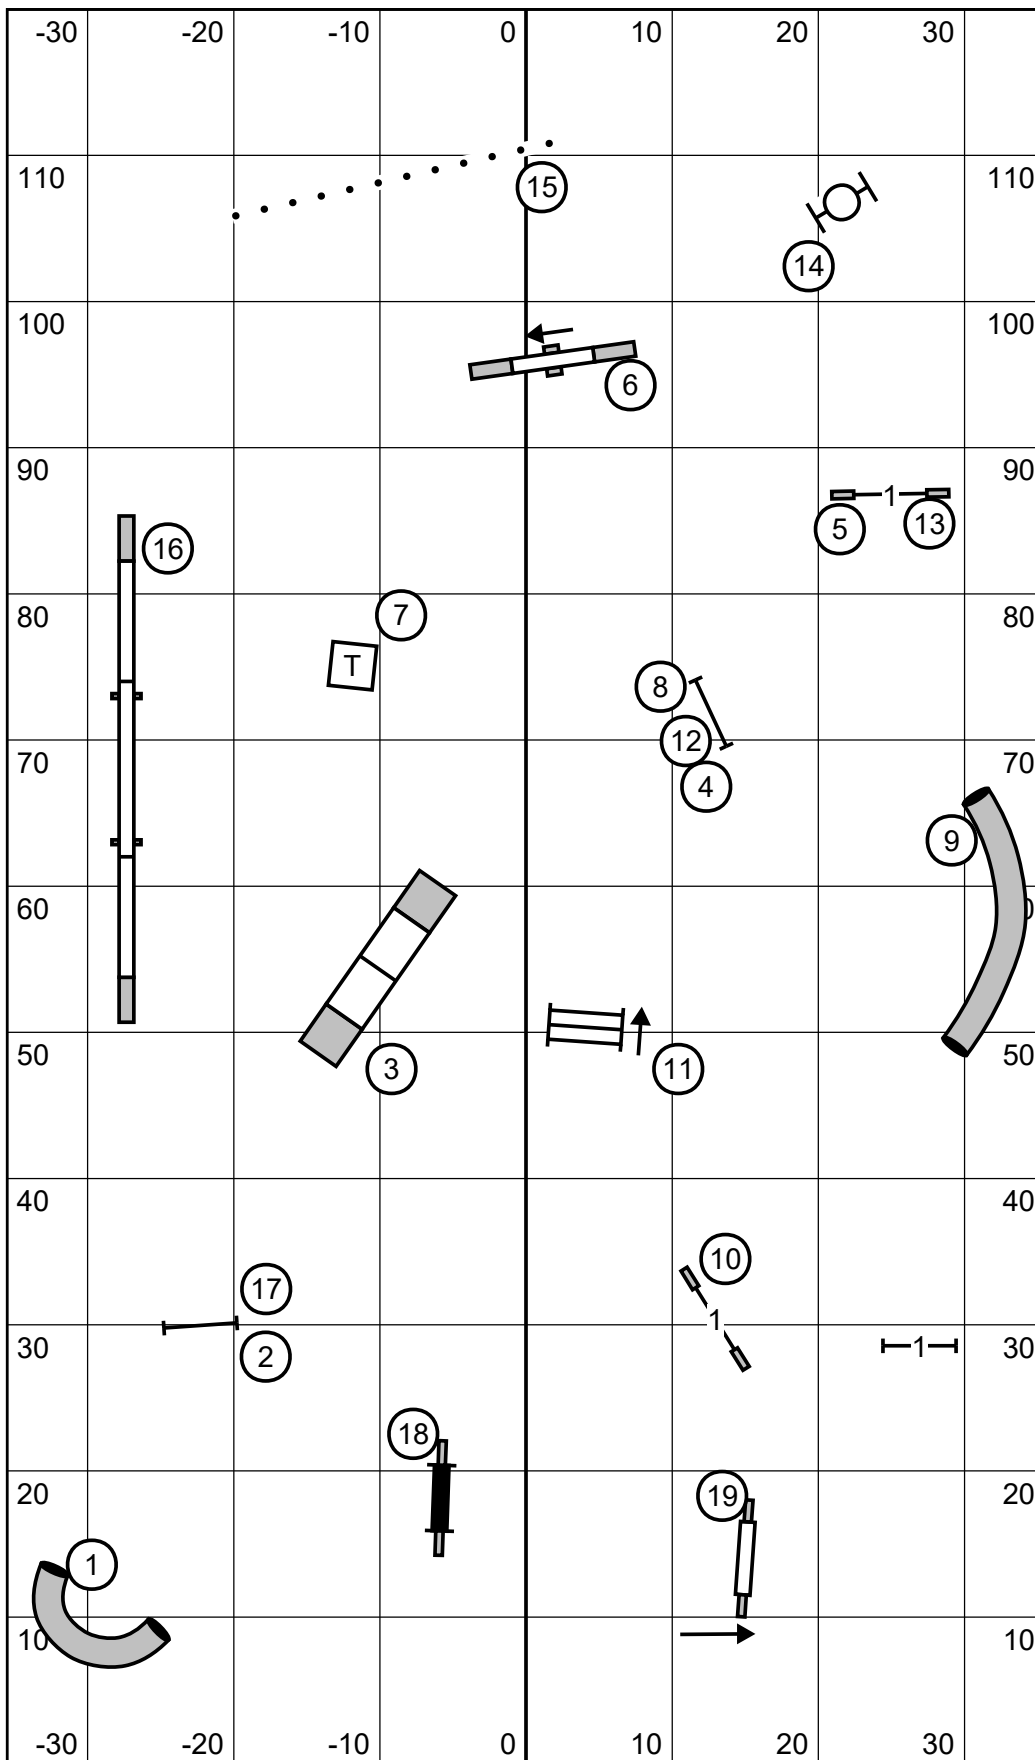

Saturday, Oct. 16, 2021      **MASTER/EX JWW**      Judge: Judy Smotrel  
 Reva Agility Club Enthusiasts of Virginia  
 Walnut Hill Farm  
 [Indoor Ring: 71' x 120', Surface: DIRT]

Saturday, Oct. 16, 2021      **MASTER/EX STD**      Judge: Jim Smotrel  
 Reva Agility Club Enthusiasts of Virginia  
 Walnut Hill Farm  
 [Indoor Ring: 71' x 120', Surface: Dirt]

Saturday, Oct. 16, 2021      **NOVICE JWW**      Judge: Judy Smotrel  
 Reva Agility Club Enthusiasts of Virginia  
 Walnut Hill Farm  
 [Indoor Ring: 71' x 120', Surface: Dirt]

Saturday, Oct. 16, 2021

**NOVICE STD**

Judge: Jim Smotrel

Reva Agility Club Enthusiasts of Virginia

Walnut Hill Farm

[Indoor Ring: 71' x 120', Surface: Dirt]

Saturday, Oct. 16, 2021

**OPEN JWW**

Judge: Judy Smotrel

Reva Agility Club Enthusiasts of Virginia

Walnut Hill Farm

[Indoor Ring: 71' x 120', Surface: Dirt]

Saturday, Oct. 16, 2021

**OPEN STD**

Judge: Jim Smotrel

Reva Agility Club Enthusiasts of Virginia

Walnut Hill Farm