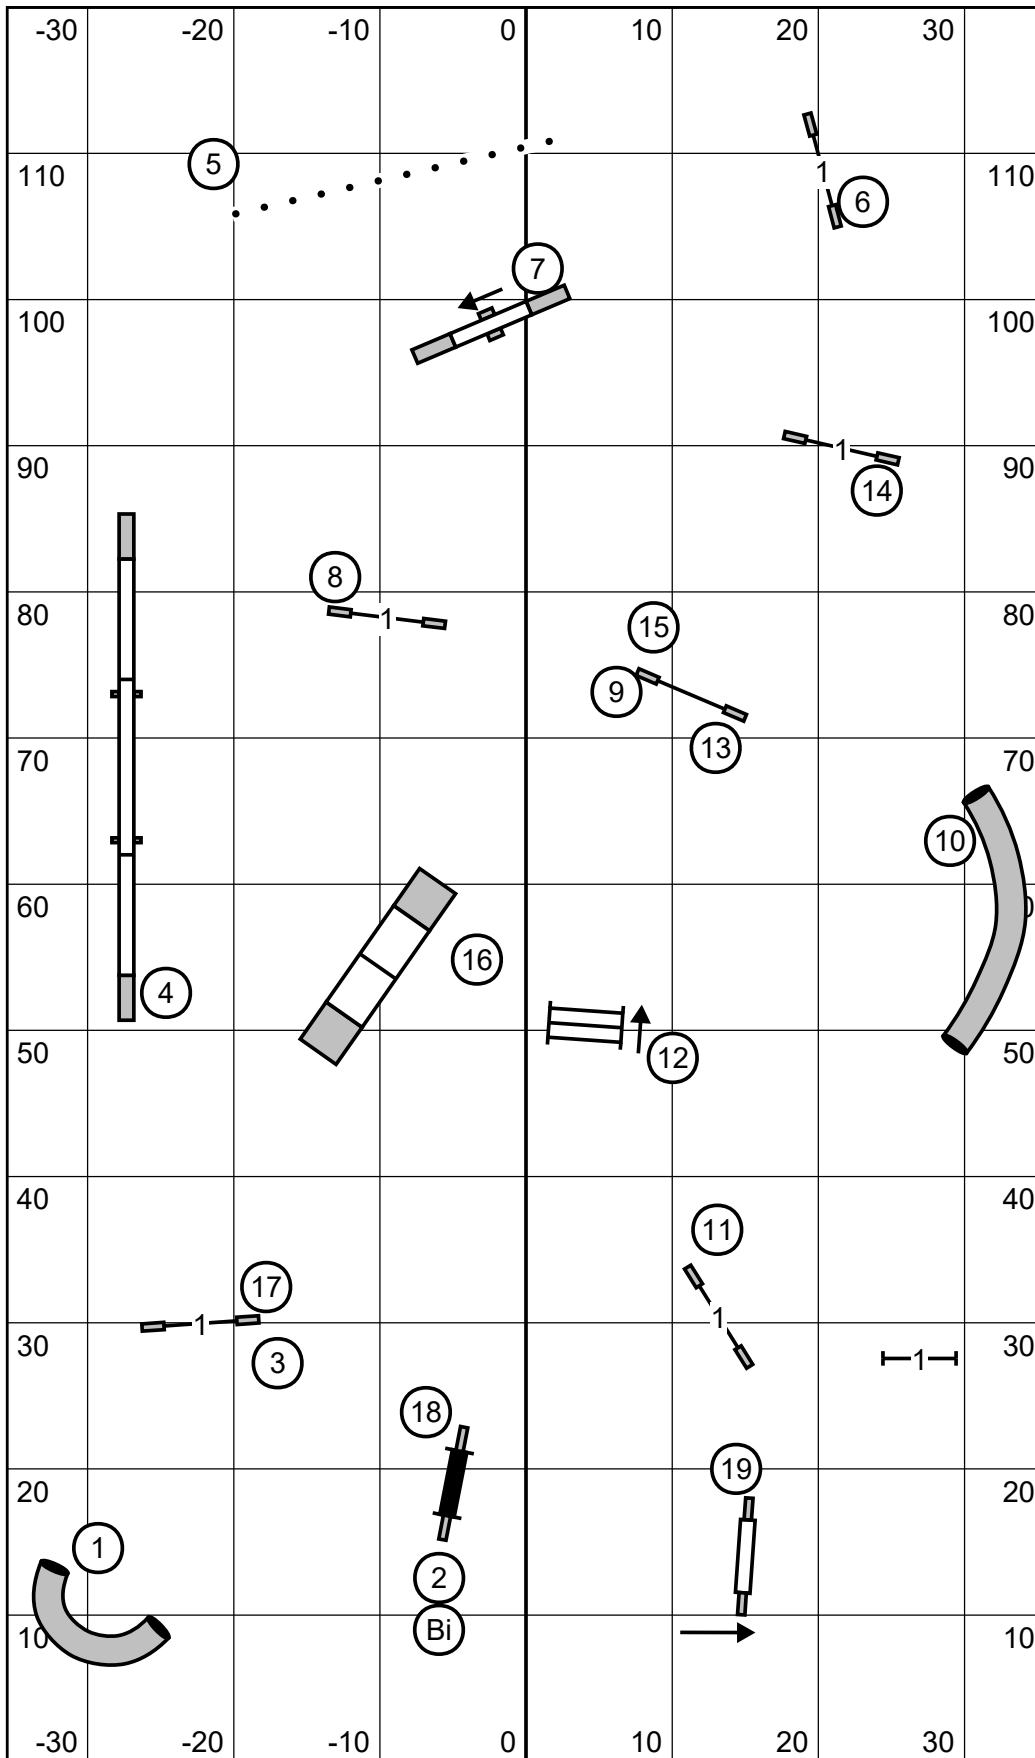

Reva Agility Club Enthusiasts of Virginia

Walnut Hill Farm

[Indoor Ring: 71' x 120', Surface: Dirt]

Saturday, Oct. 16, 2021

**OPEN STD**

Judge: Jim Smotrel

Reva Agility Club Enthusiasts of Virginia

Walnut Hill Farm

[Indoor Ring: 71' x 120', Surface: Dirt]

Saturday, Oct. 16, 2021      **PREMIER STD**      Judge: Jim Smotrel  
 Reva Agility Club Enthusiasts of Virginia  
 Walnut Hill Farm  
 [Indoor Ring: 71' x 120', Surface: Dirt]