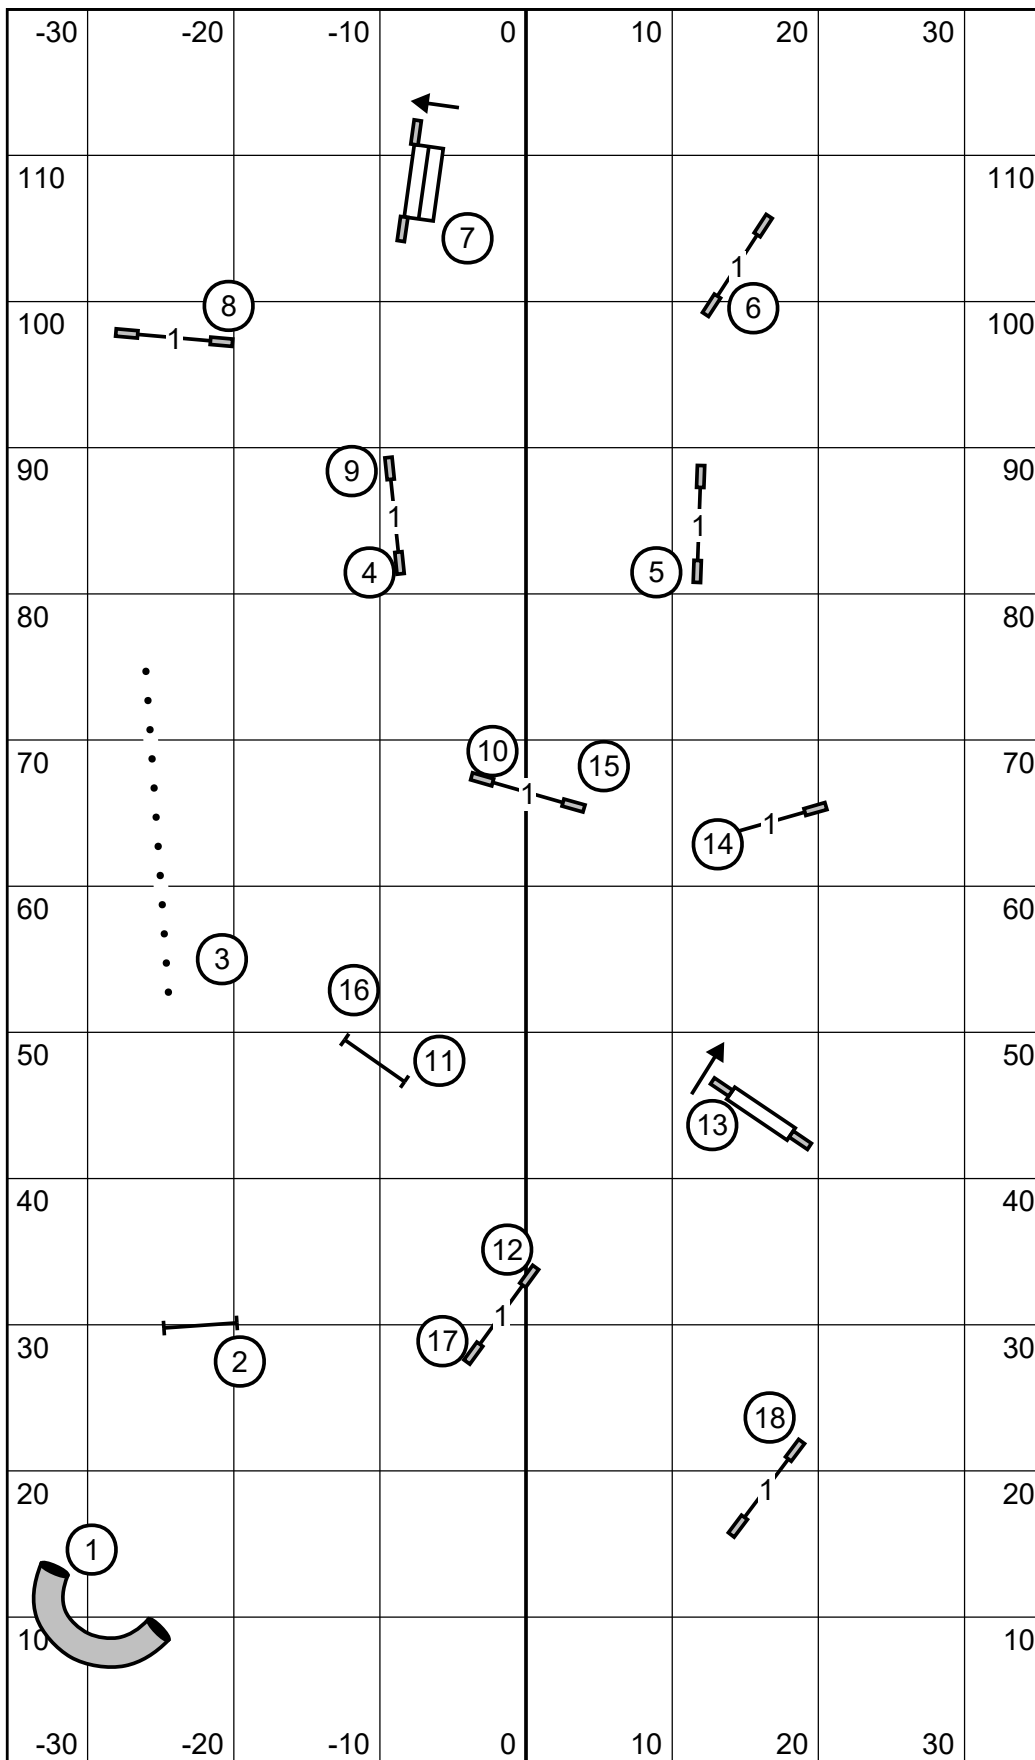

Saturday, Oct. 16, 2021      **MASTER/EX JWW**      Judge: Judy Smotrel  
 Reva Agility Club Enthusiasts of Virginia  
 Walnut Hill Farm  
 [Indoor Ring: 71' x 120', Surface: DIRT]

Saturday, Oct. 16, 2021      **MASTER/EX STD**      Judge: Jim Smotrel  
 Reva Agility Club Enthusiasts of Virginia  
 Walnut Hill Farm  
 [Indoor Ring: 71' x 120', Surface: Dirt]

Saturday, Oct. 16, 2021      **NOVICE JWW**      Judge: Judy Smotrel  
 Reva Agility Club Enthusiasts of Virginia  
 Walnut Hill Farm  
 [Indoor Ring: 71' x 120', Surface: Dirt]

Saturday, Oct. 16, 2021

**NOVICE STD**

Judge: Jim Smotrel

Reva Agility Club Enthusiasts of Virginia

Walnut Hill Farm

[Indoor Ring: 71' x 120', Surface: Dirt]

Saturday, Oct. 16, 2021

**OPEN JWW**

Judge: Judy Smotrel

Reva Agility Club Enthusiasts of Virginia

Walnut Hill Farm

[Indoor Ring: 71' x 120', Surface: Dirt]

Saturday, Oct. 16, 2021

**OPEN STD**

Judge: Jim Smotrel

Reva Agility Club Enthusiasts of Virginia

Walnut Hill Farm