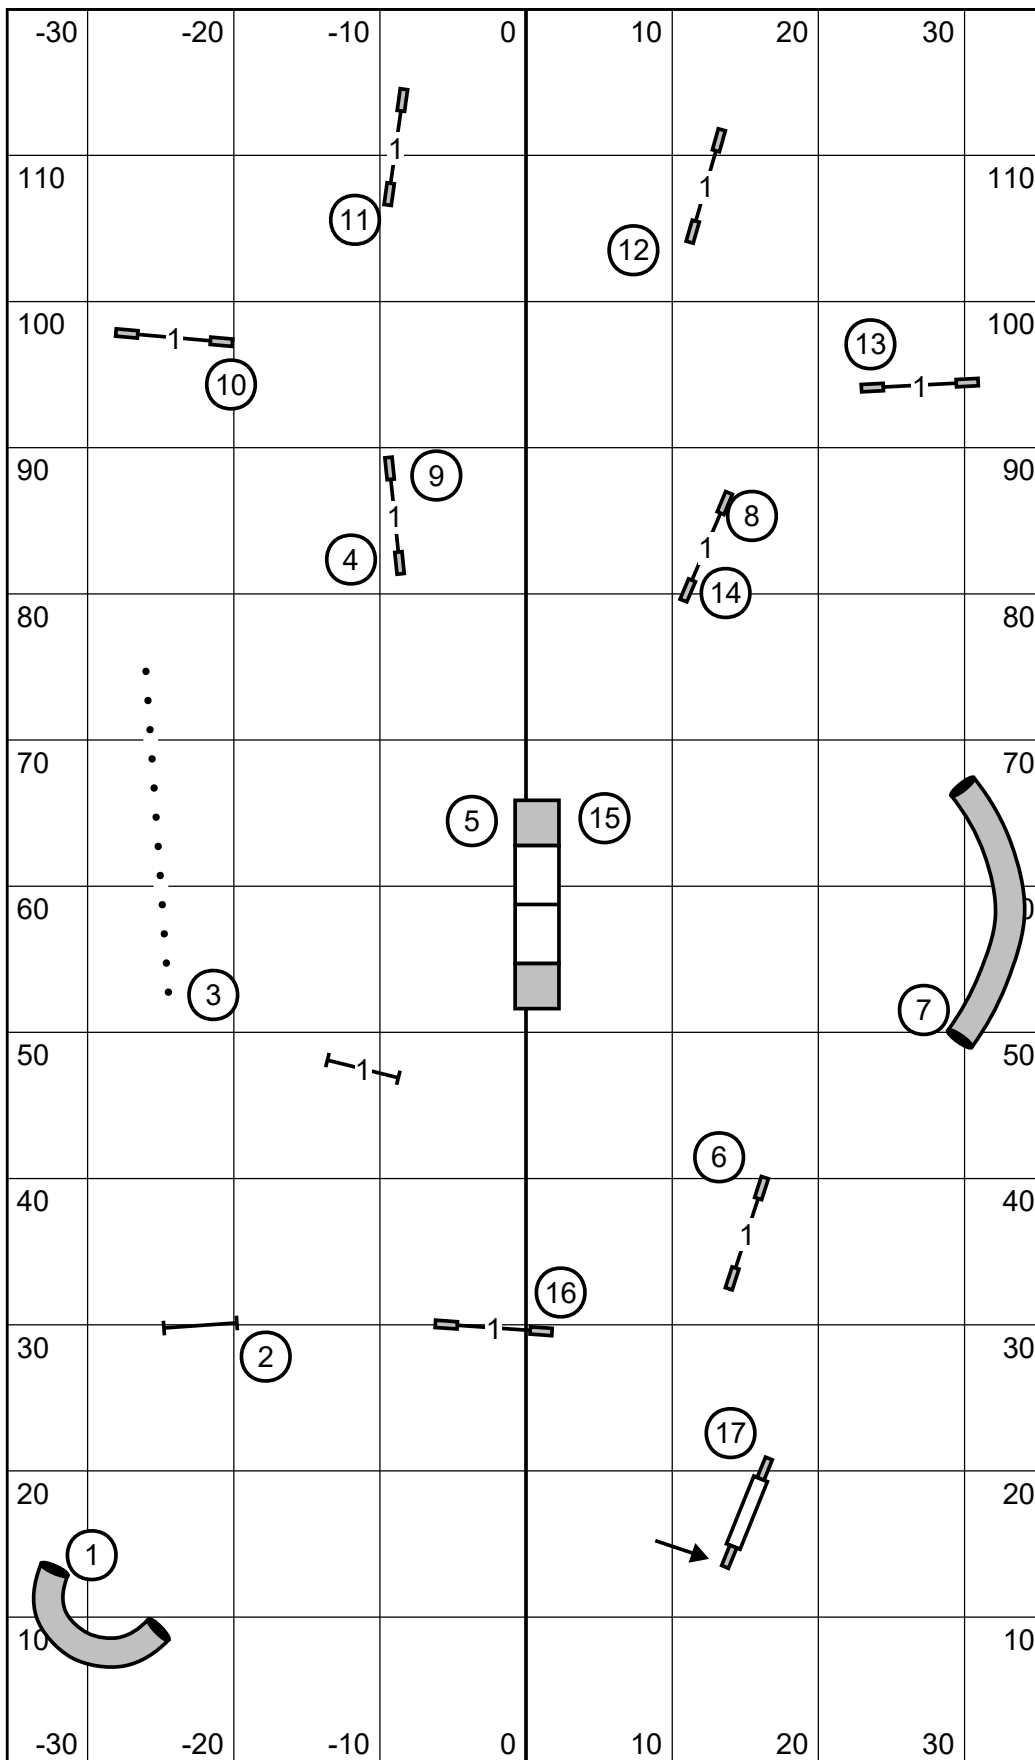

Reva Agility Club Enthusiasts of Virginia

Walnut Hill Farm

[Indoor Ring: 71' x 120', Surface: Dirt]

Saturday, Oct. 16, 2021

**OPEN STD**

Judge: Jim Smotrel

Reva Agility Club Enthusiasts of Virginia

Walnut Hill Farm

[Indoor Ring: 71' x 120', Surface: Dirt]

Saturday, Oct. 16, 2021      **PREMIER STD**      Judge: Jim Smotrel  
 Reva Agility Club Enthusiasts of Virginia  
 Walnut Hill Farm  
 [Indoor Ring: 71' x 120', Surface: Dirt]