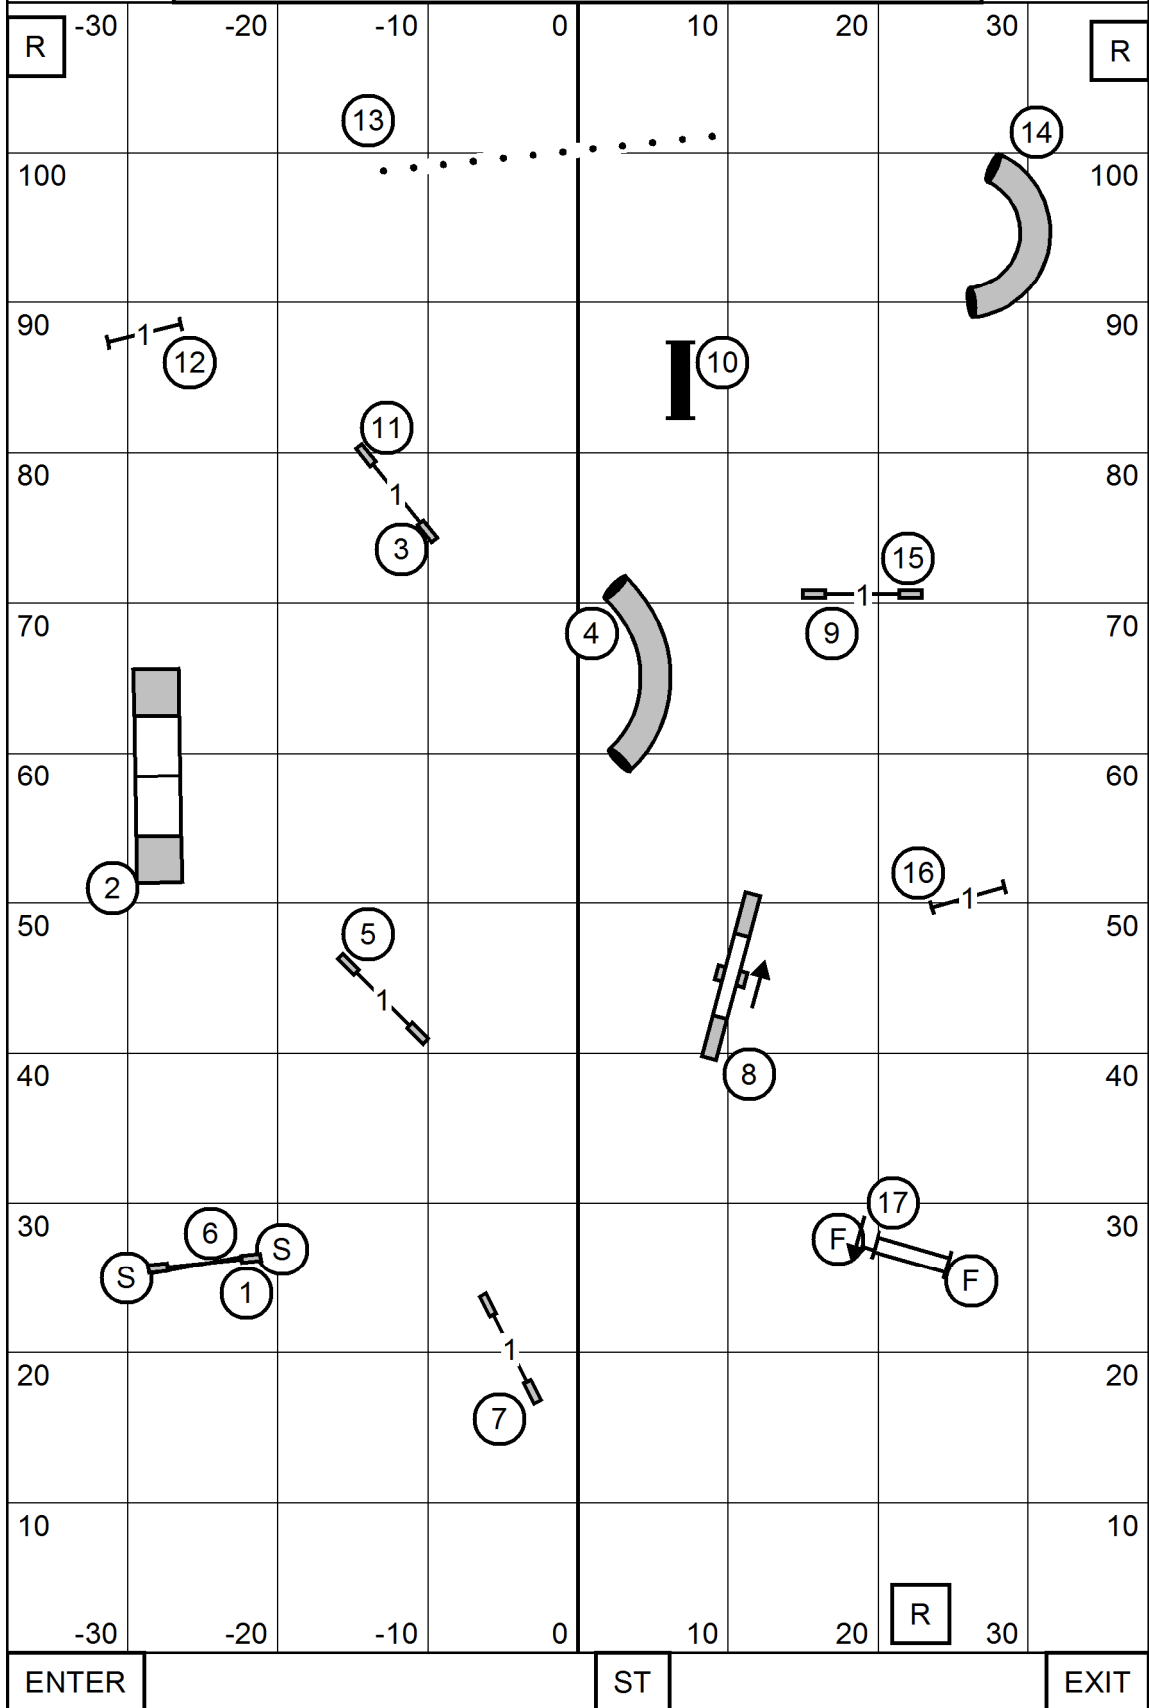

BLUE RIDGE DOG TRAINING CLUB
SUNDAY JULY 11, 2021
SPORTSPLEX INDOOR SPORTS AND EVENT CENTER
TIME 2 BEAT
JUDGE: SHERRY JEFFERSON