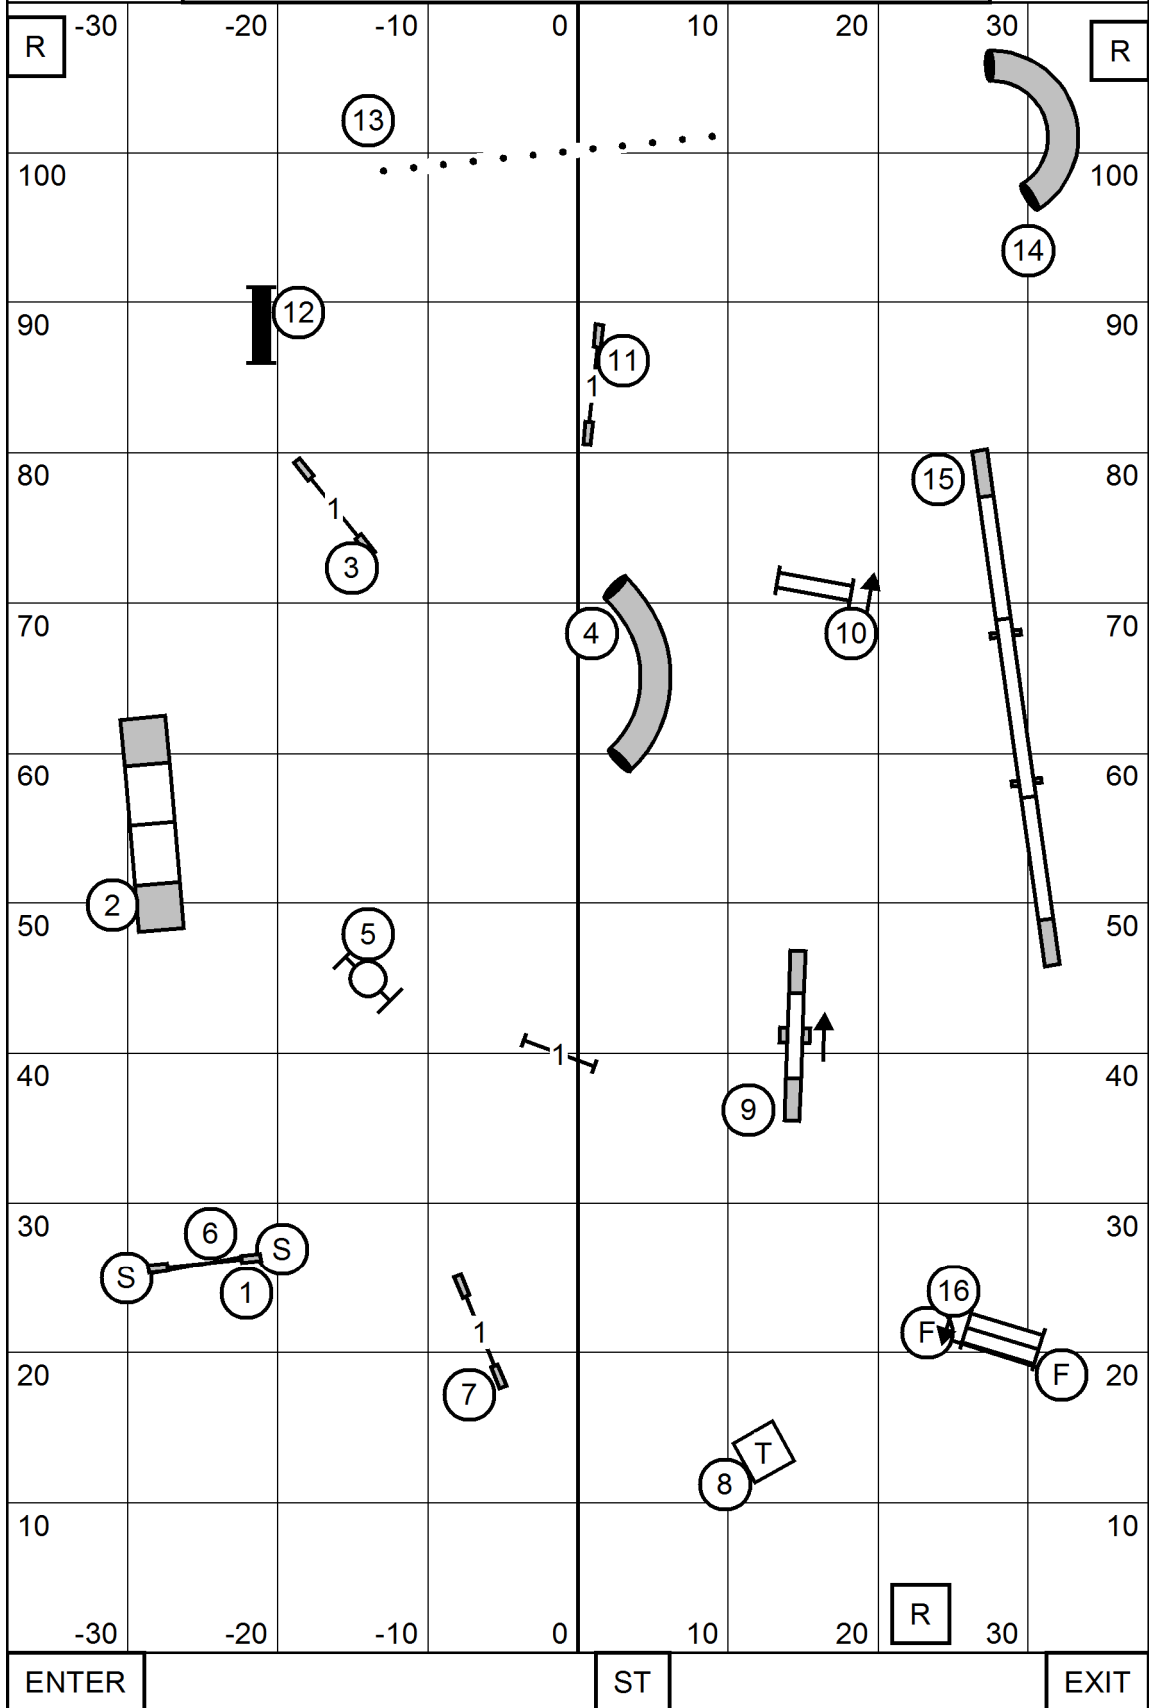

B LUE RIDGE DOG TRAINING CLUB
SUNDAY JULY 11, 2021
SPORTSPLEX INDOOR SPORTS AND EVENT CENTER
OPEN STANDARD
JUDGE: SHERRY JEFFERSON