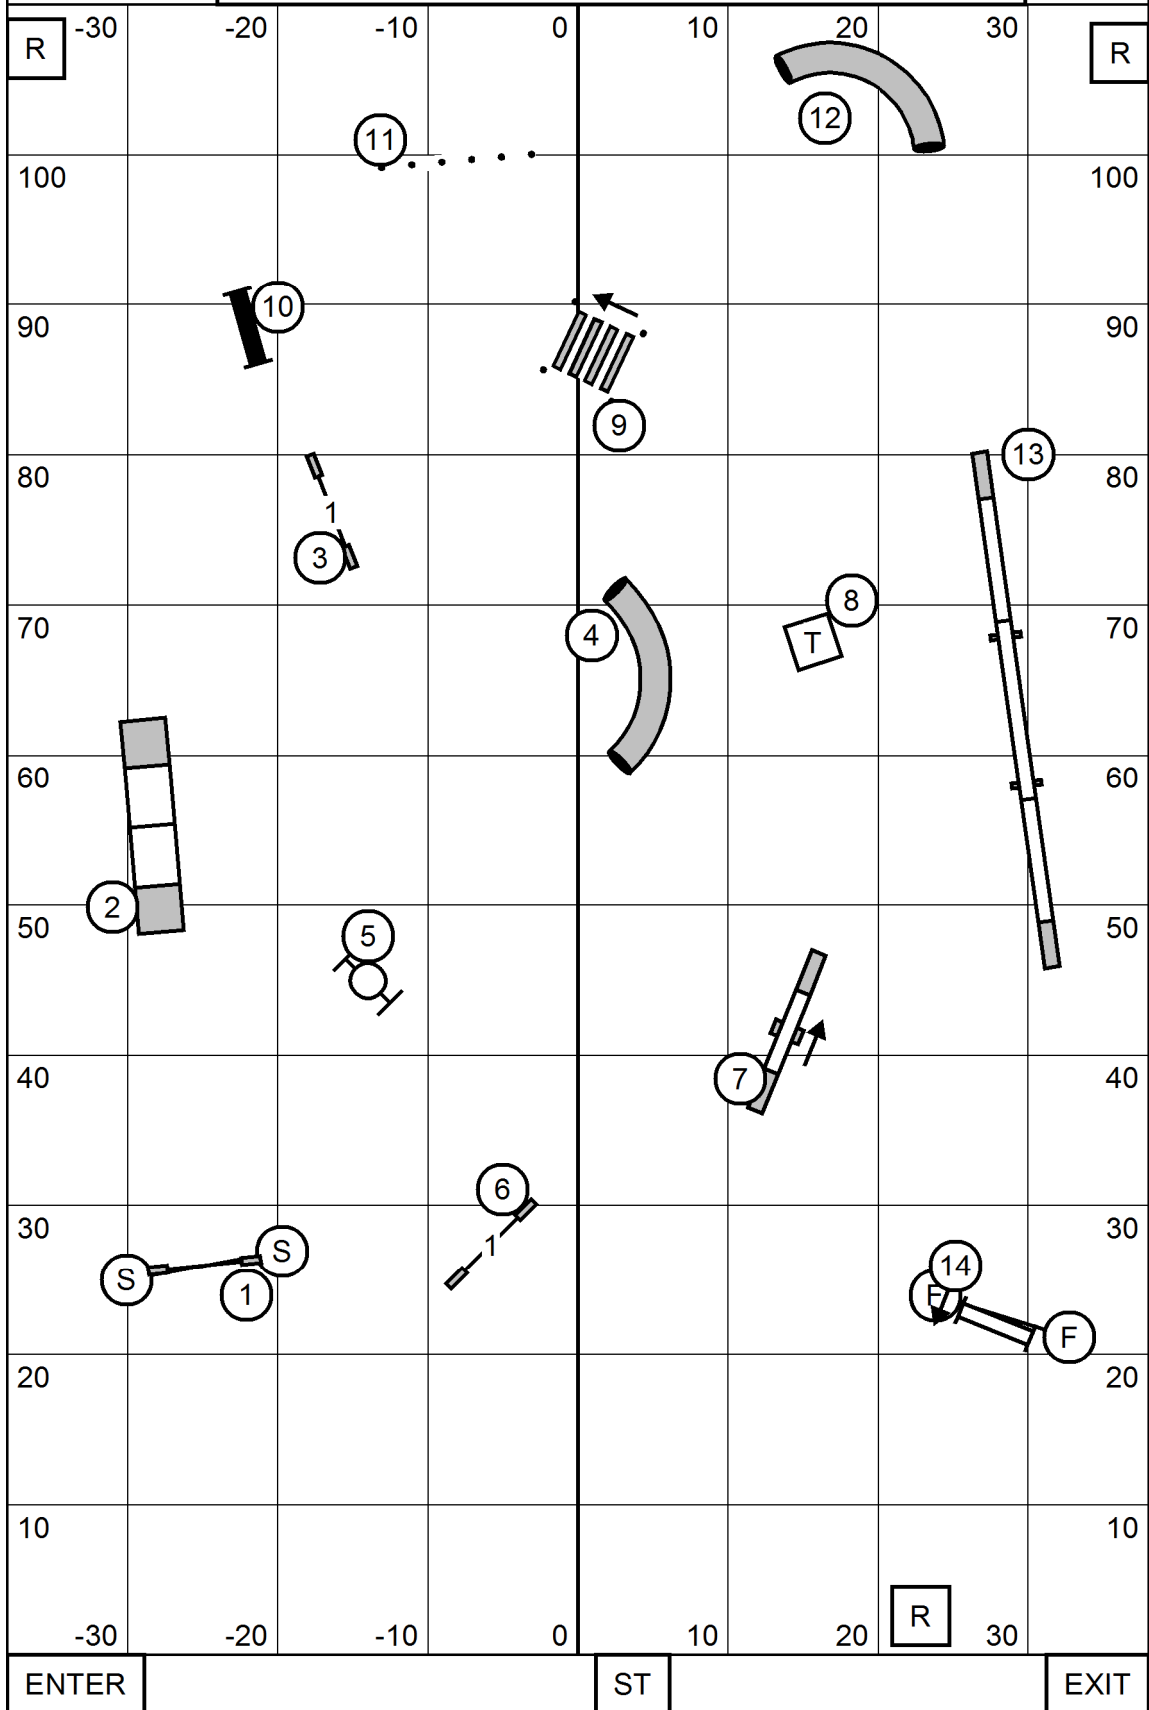

BLUE RIDGE DOG TRAINING CLUB
SUNDAY JULY 11, 2021
SPORTSPLEX INDOOR SPORTS AND EVENT CENTER
NOVICE STANDARD
JUDGE: SHERRY JEFFERSON