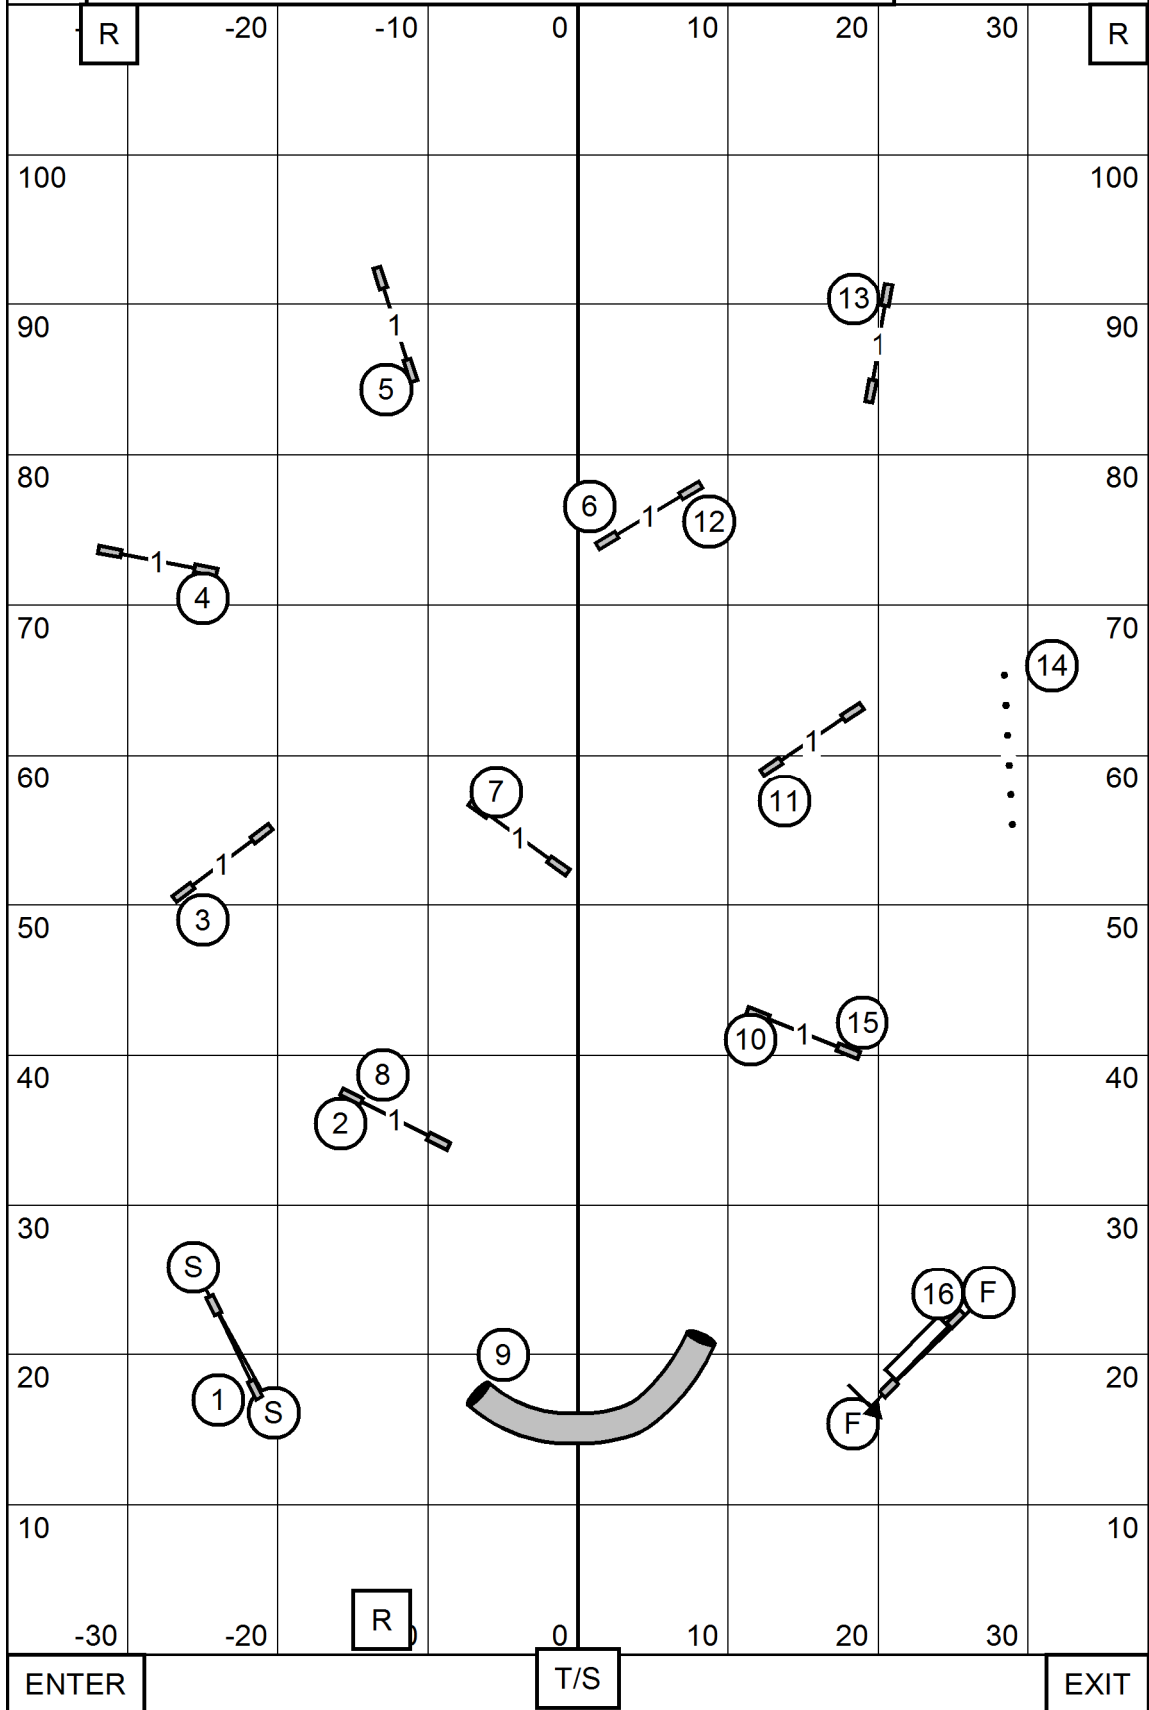

BLUE RIDGE DOG TRAINING CLUB  
 SUNDAY JULY 11, 2021  
 SPORTSPLEX INDOOR SPORTS AND EVENT CENTER  
**NOVICE JWW**  
 JUDGE: SHERRY JEFFERSON

BLUE RIDGE DOG TRAINING CLUB  
 SUNDAY JULY 11, 2021  
 SPORTSPLEX INDOOR SPORTS AND EVENT CENTER  
**OPEN JWW**  
 JUDGE: SHERRY JEFFERSON