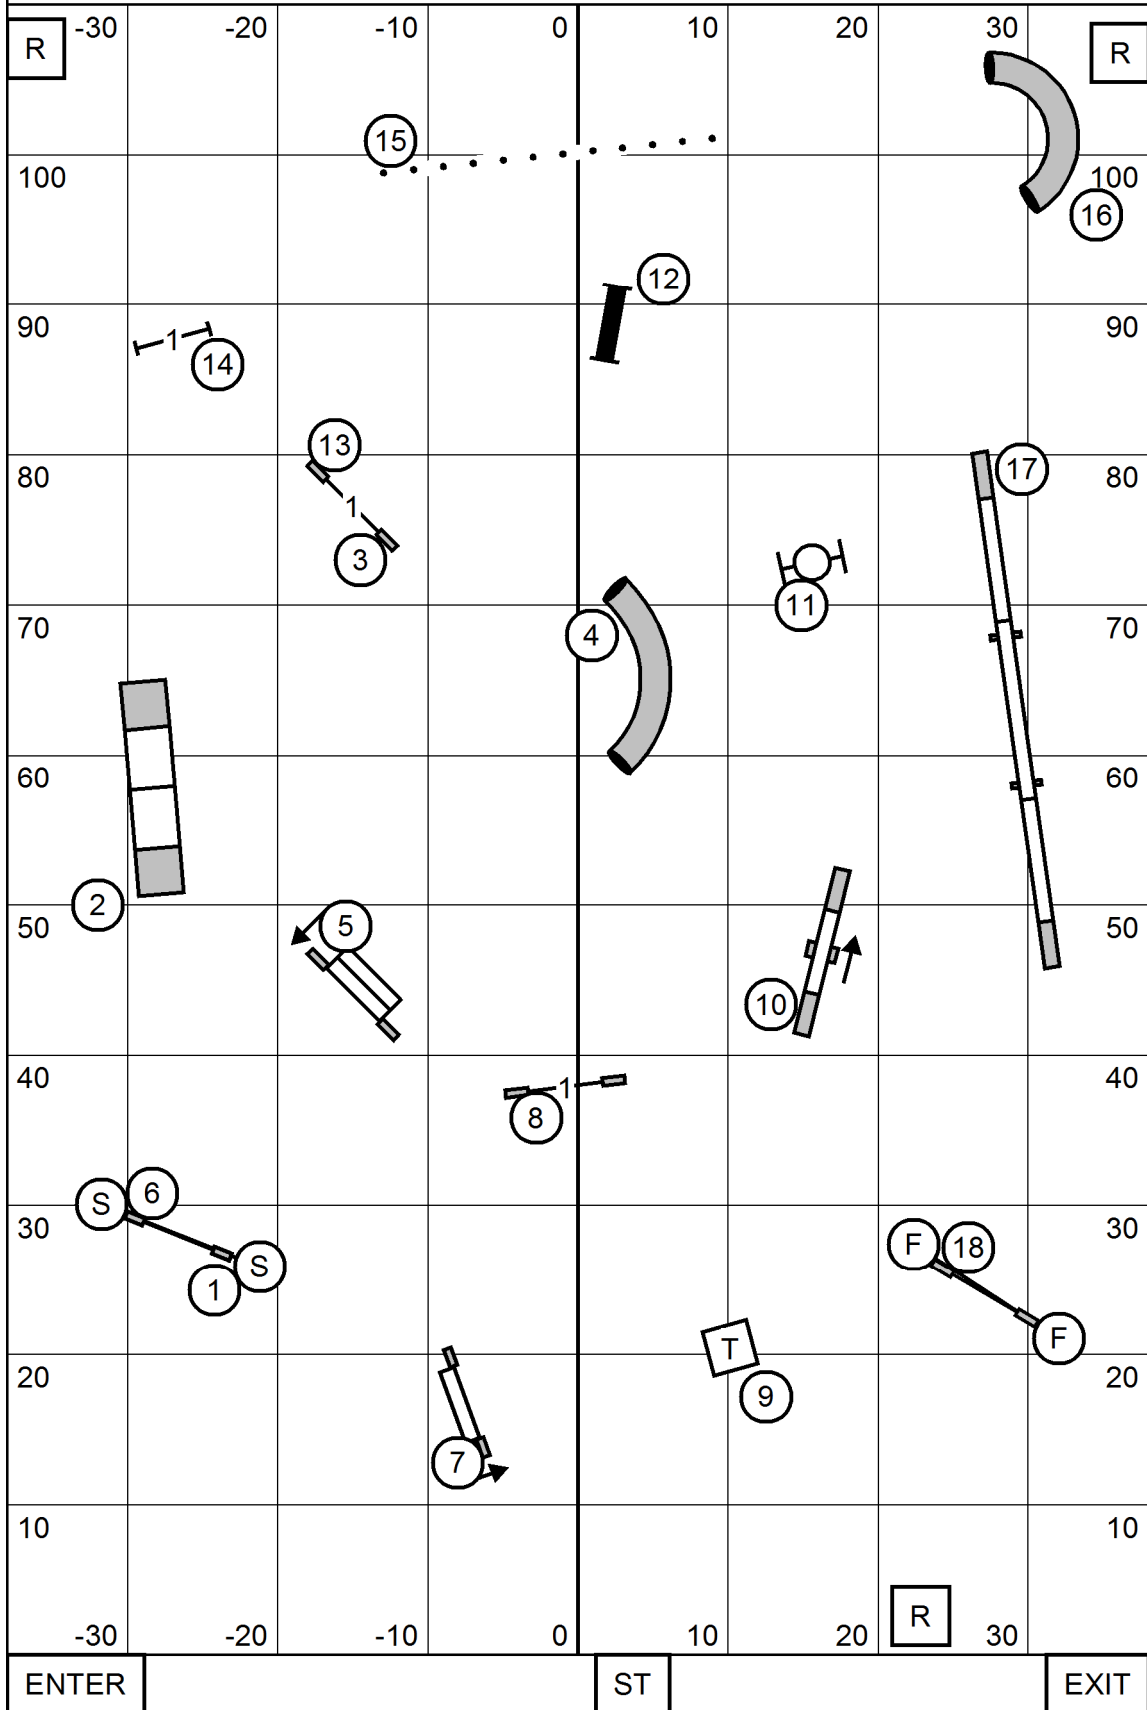

BLUE RIDGE DOG TRAINING CLUB
SUNDAY JULY 11, 2021
SPORTSPLEX INDOOR SPORTS AND EVENT CENTER
MASTER/EXCELLENT STANDARD
JUDGE: SHERRY JEFFERSON