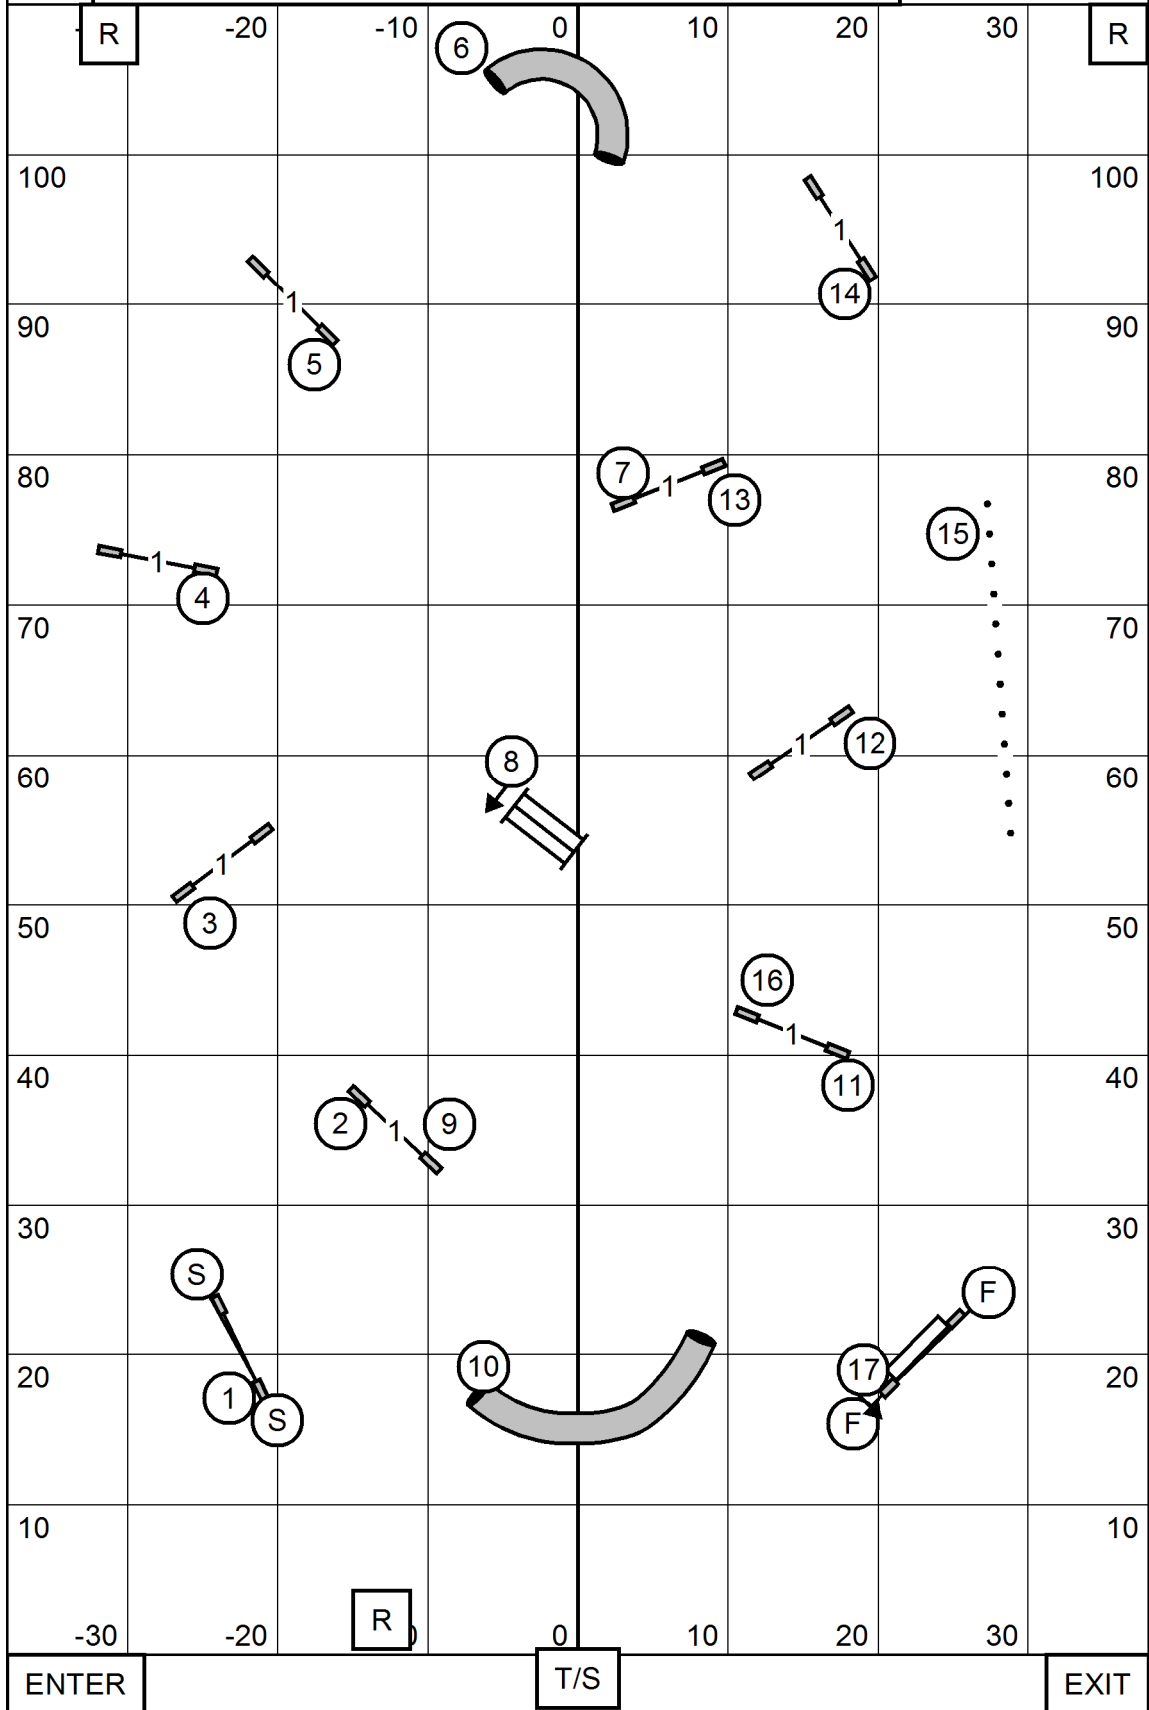

BLUE RIDGE DOG TRAINING CLUB  
 SUNDAY JULY 11, 2021  
 SPORTSPLEX INDOOR SPORTS AND EVENT CENTER  
**NOVICE JWW**  
 JUDGE: SHERRY JEFFERSON

BLUE RIDGE DOG TRAINING CLUB  
 SUNDAY JULY 11, 2021  
 SPORTSPLEX INDOOR SPORTS AND EVENT CENTER  
**OPEN JWW**  
 JUDGE: SHERRY JEFFERSON