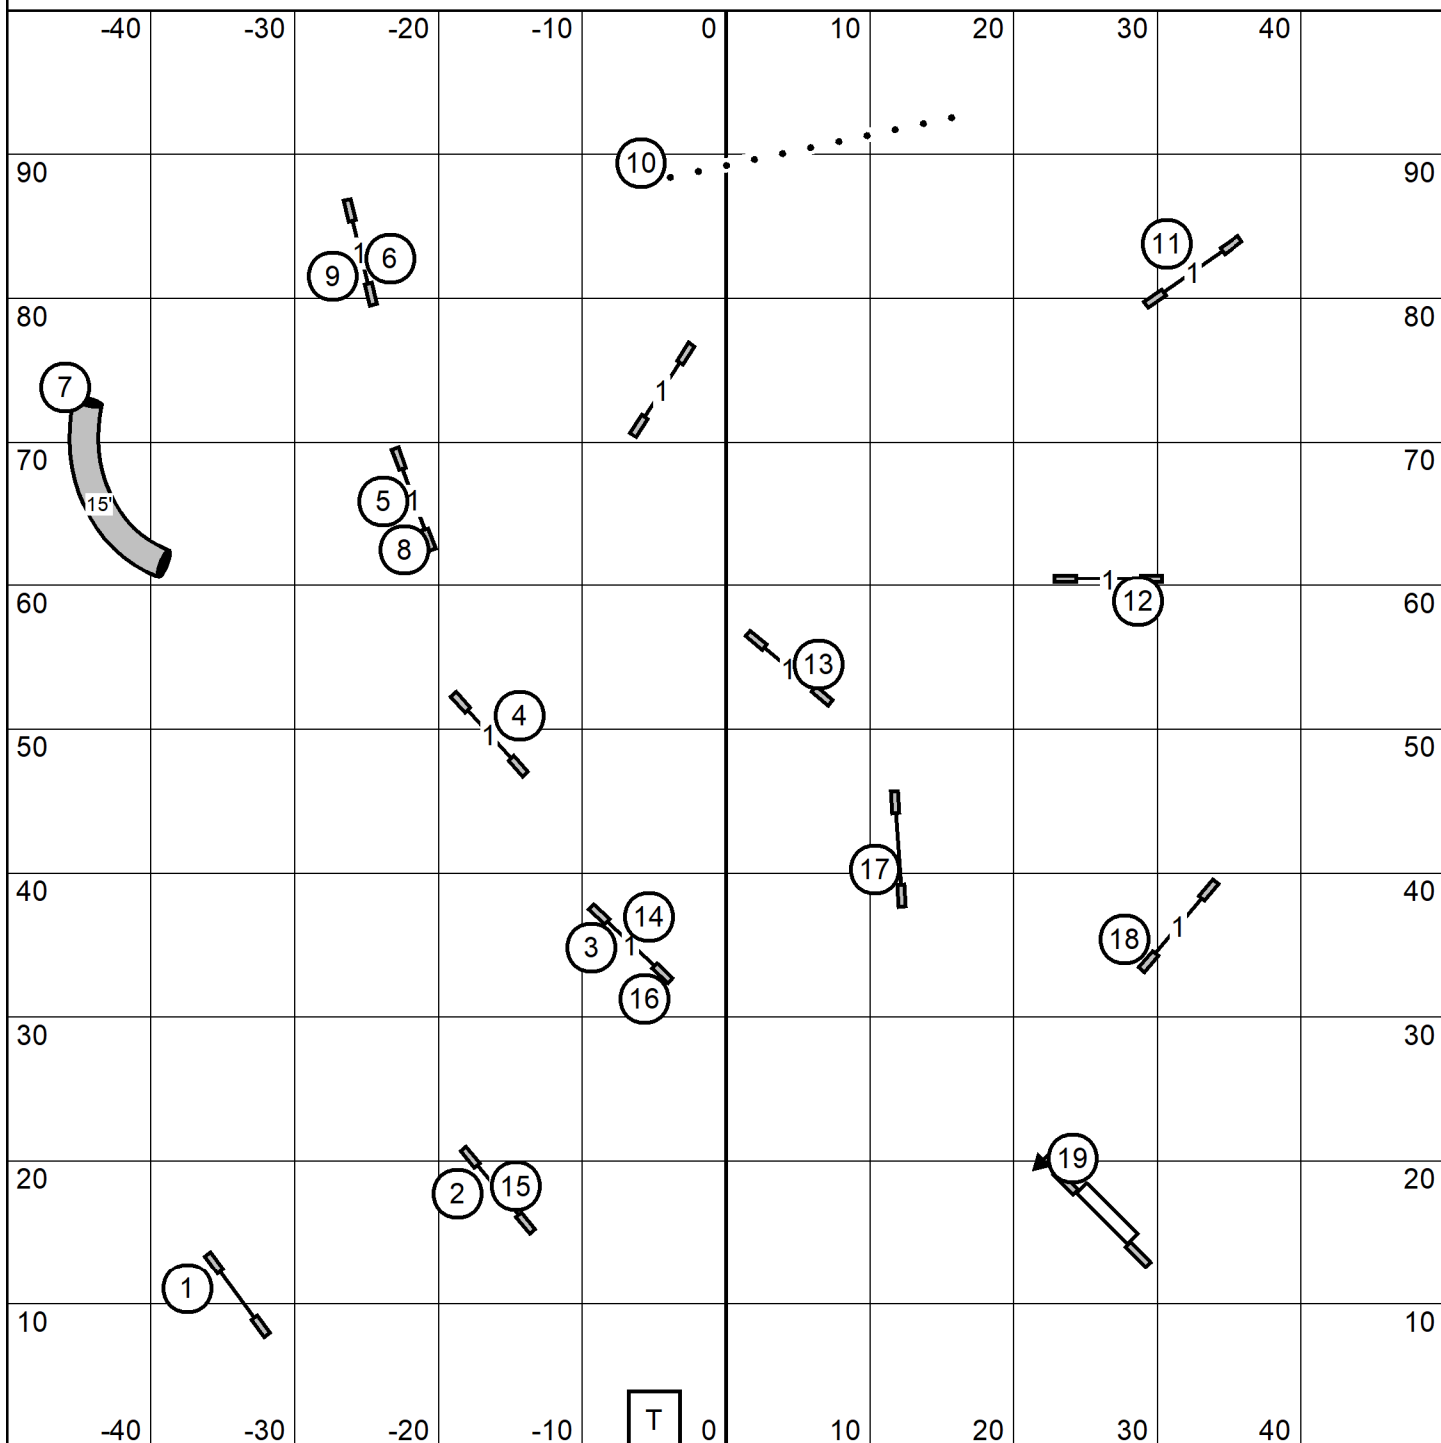

Premier JWW

entry/exit

Shenandoah Valley Kennel Club
Sunday January 05, 2025
Premier JWW
Judge: Cindy Blanton

entry/exit