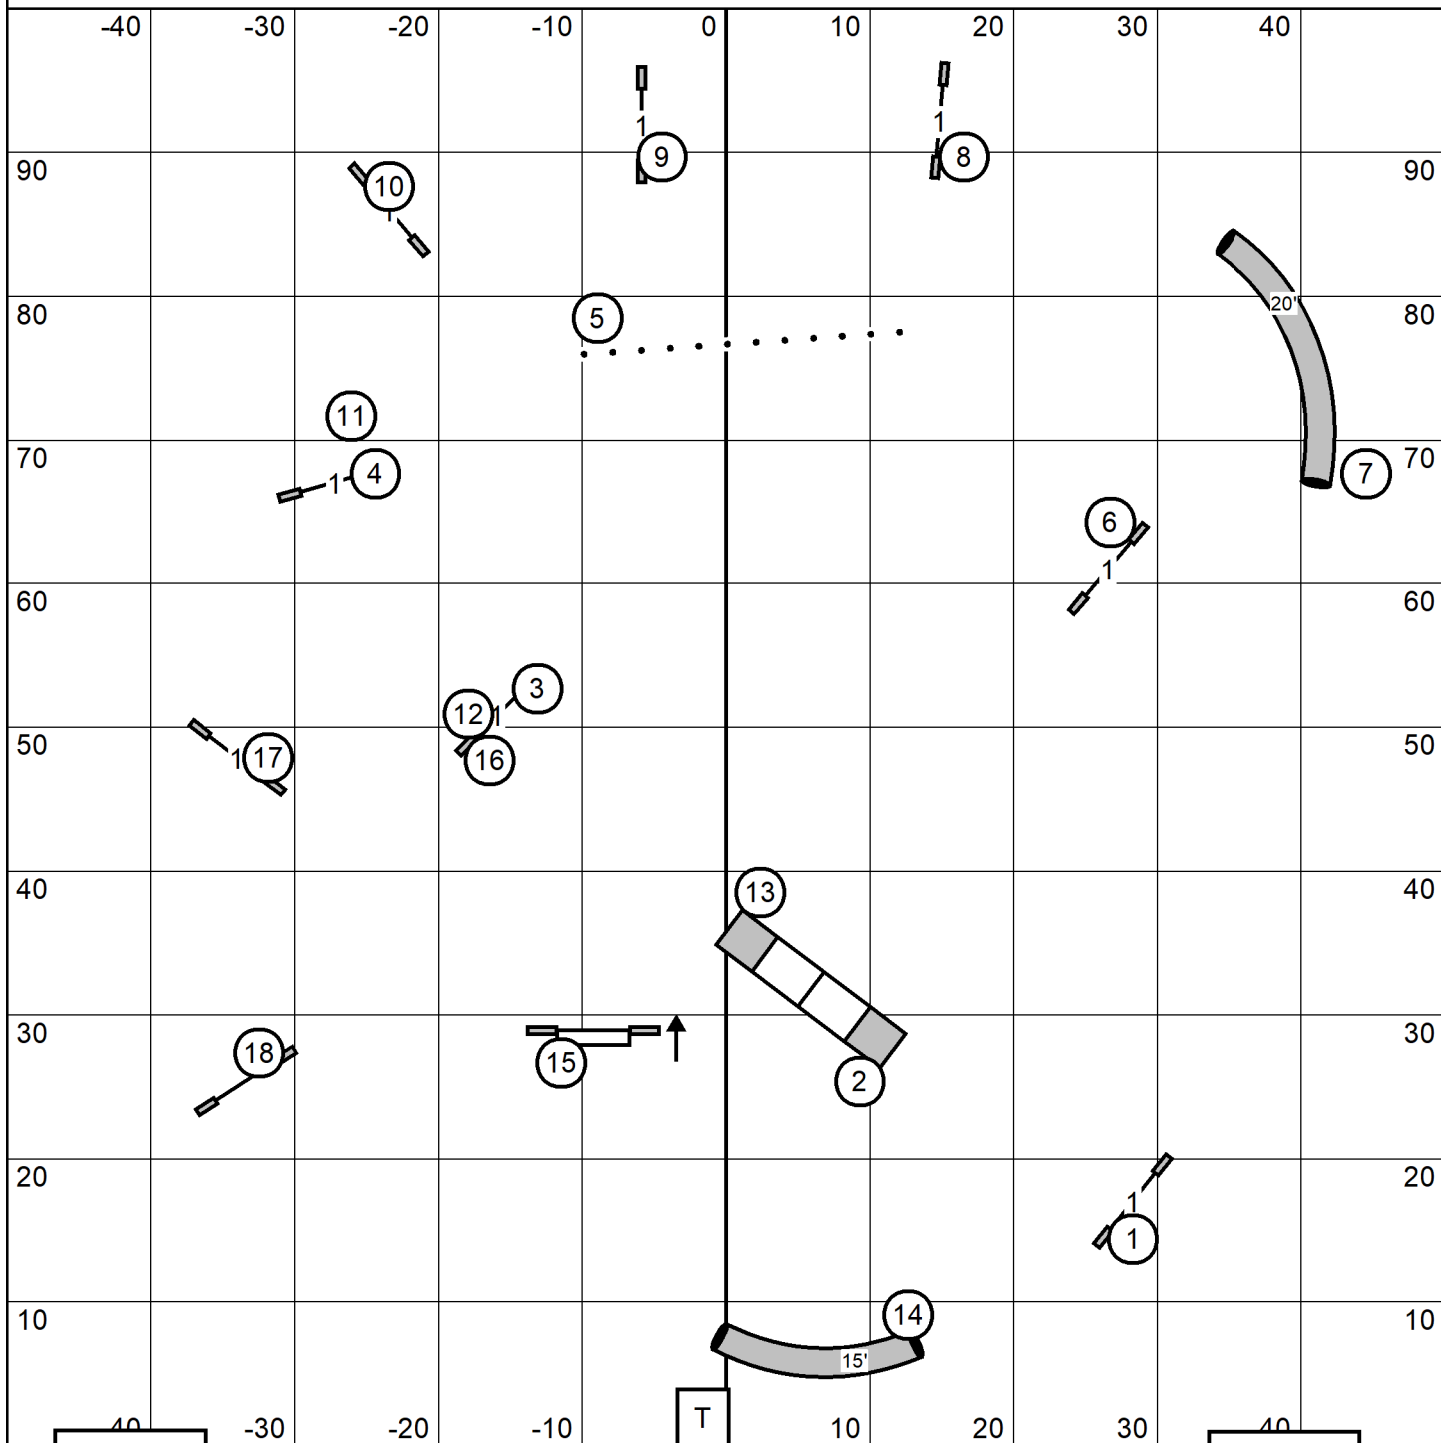

T2B

Shenandoah Valley Kennel Club
Sunday January 05, 2025
T2B
Judge: Cindy Blanton