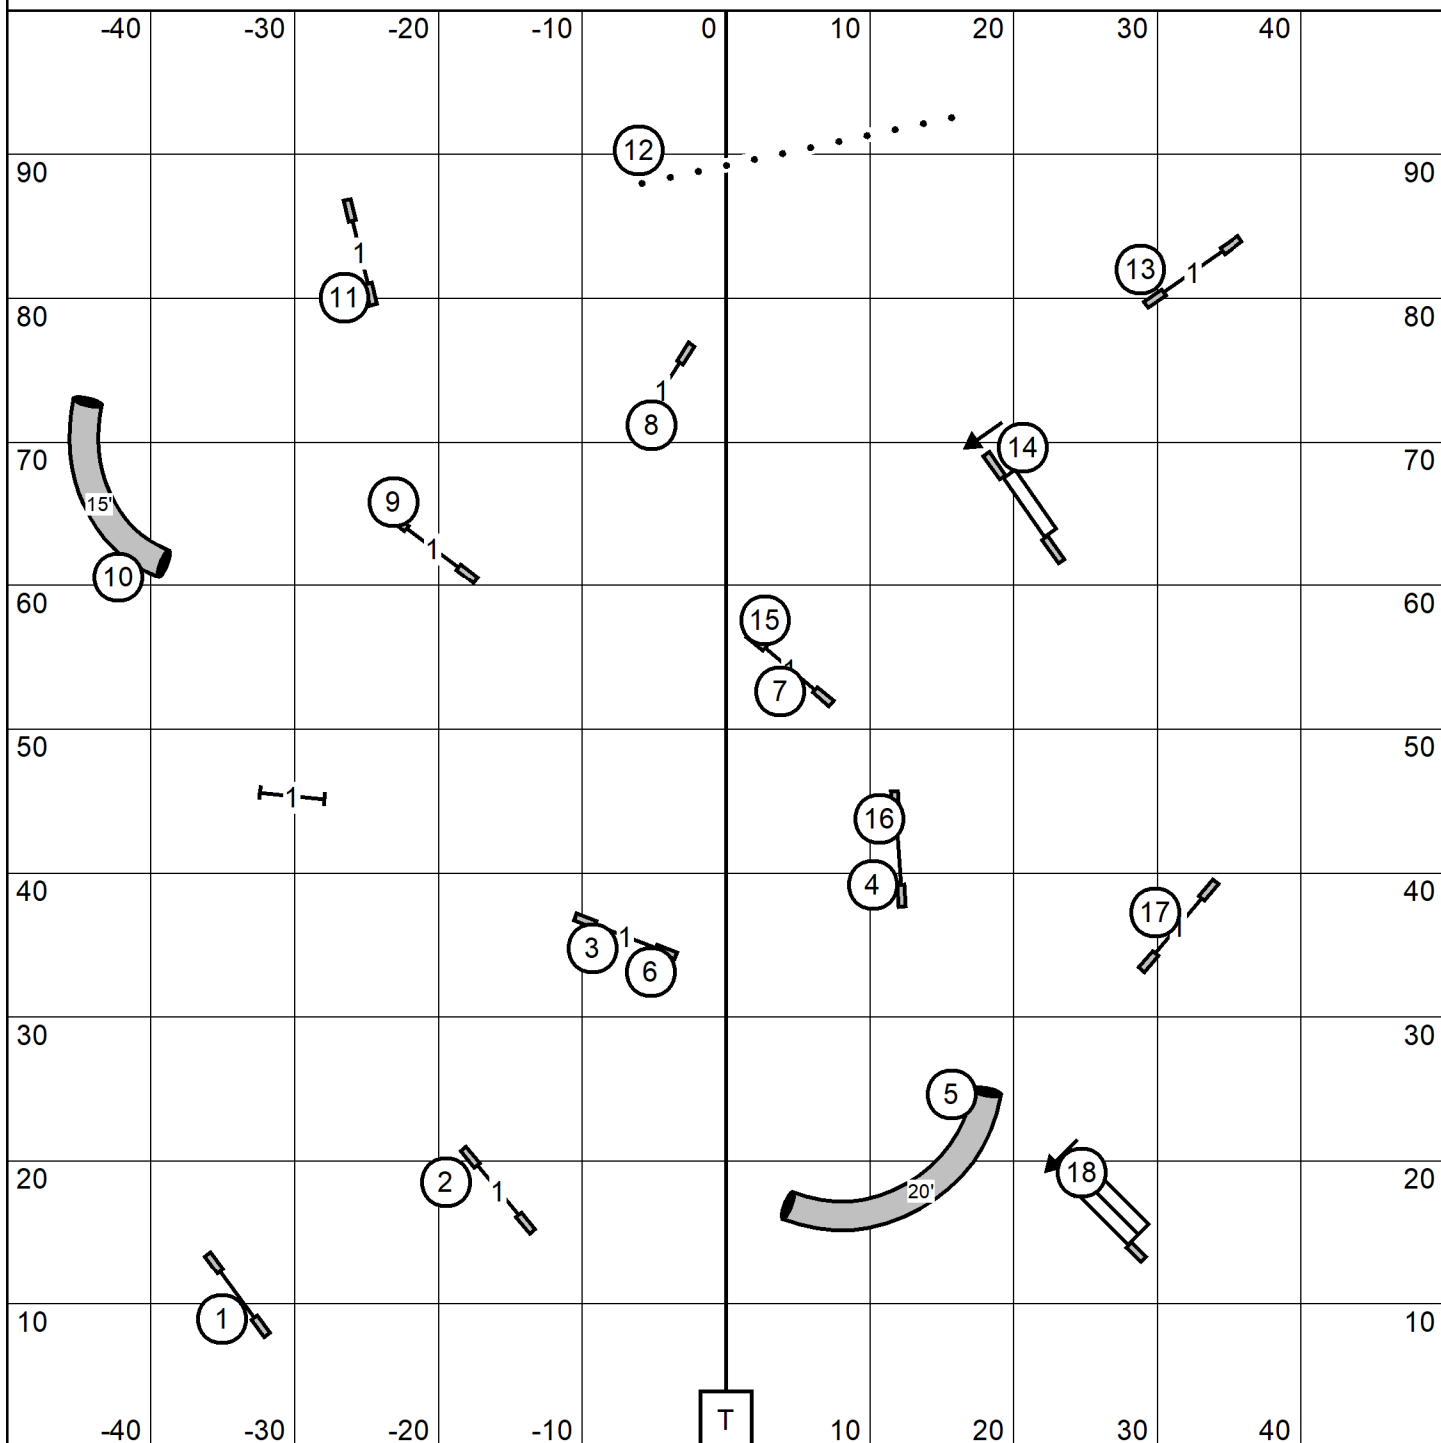

Excellent/Master JWW

entry/exit

Shenandoah Valley Kennel Club
Sunday January 05, 2025
Excellent/Master JWW
Judge: Cindy Blanton

entry/exit