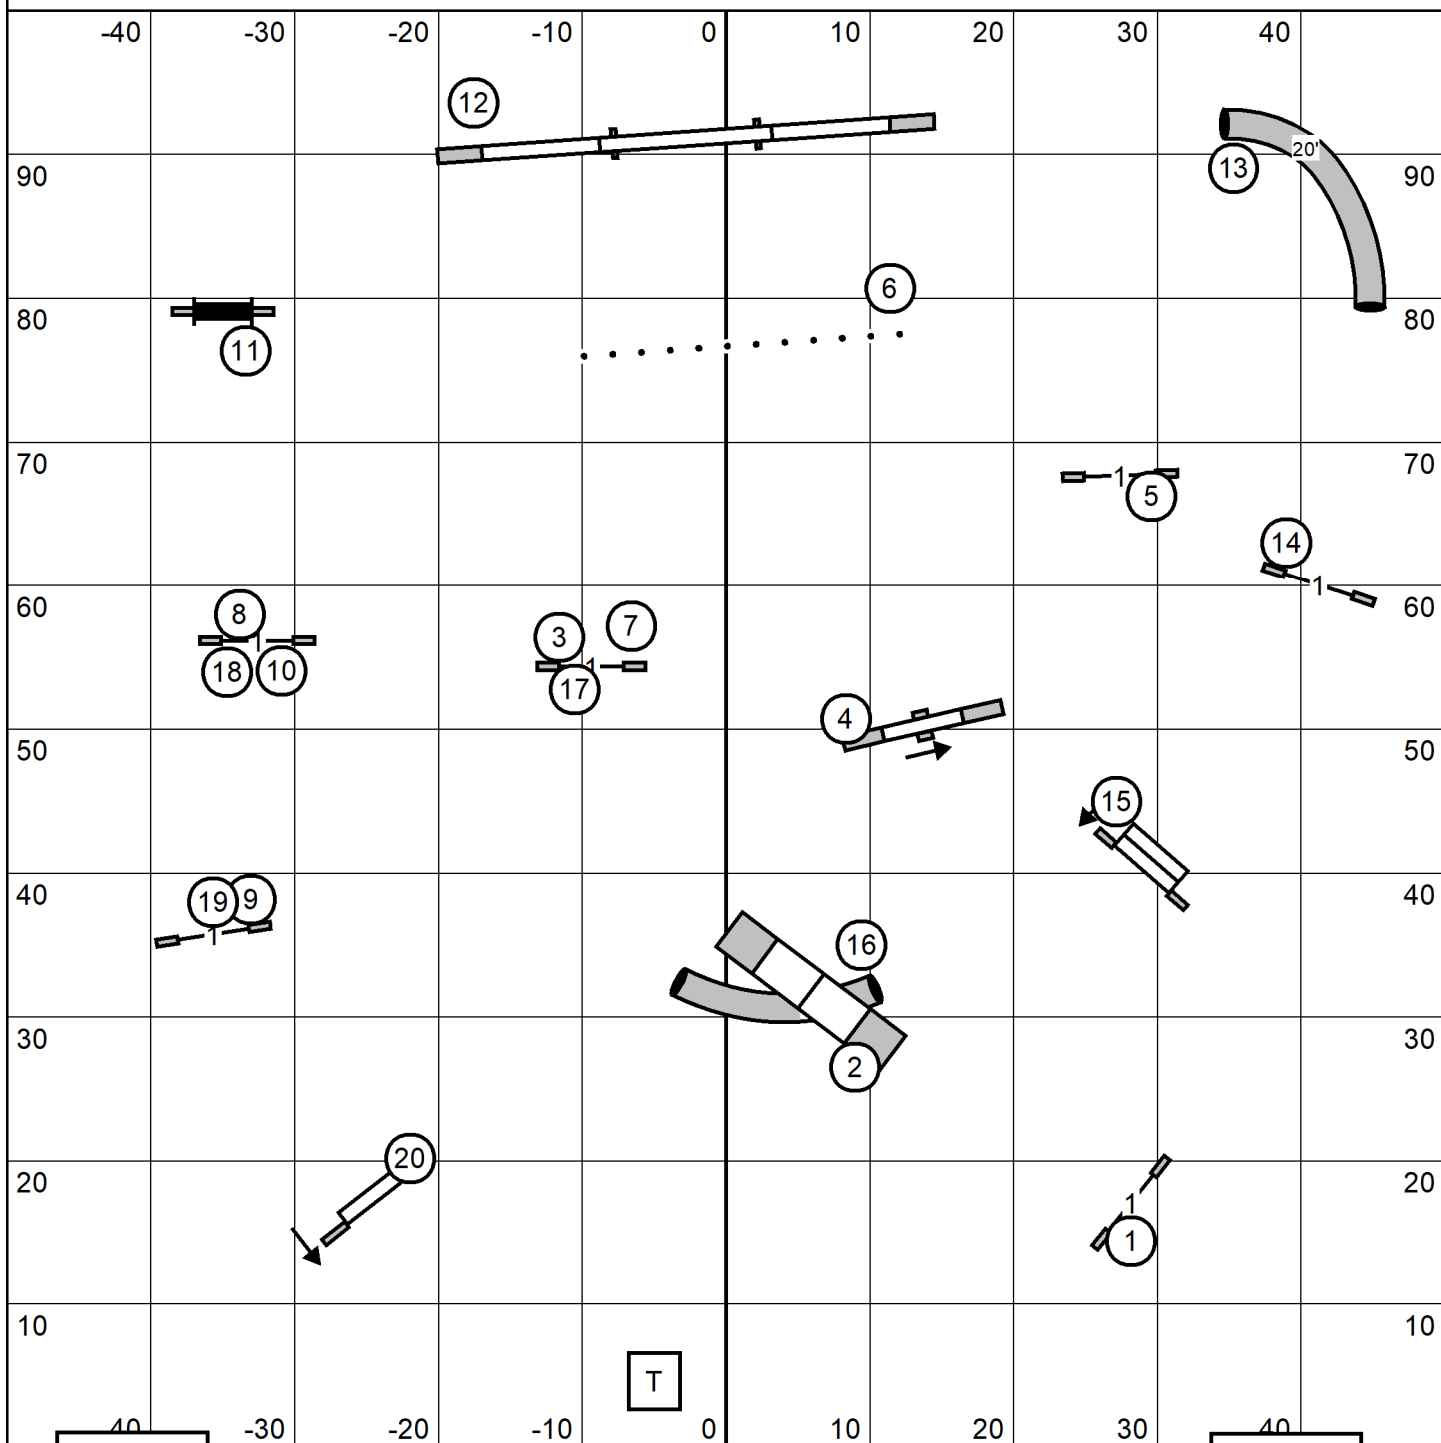

Premier Standard

Shenandoah Valley Kennel Club
Sunday January 05, 2025
Premier Standard
Judge: Cindy Blanton