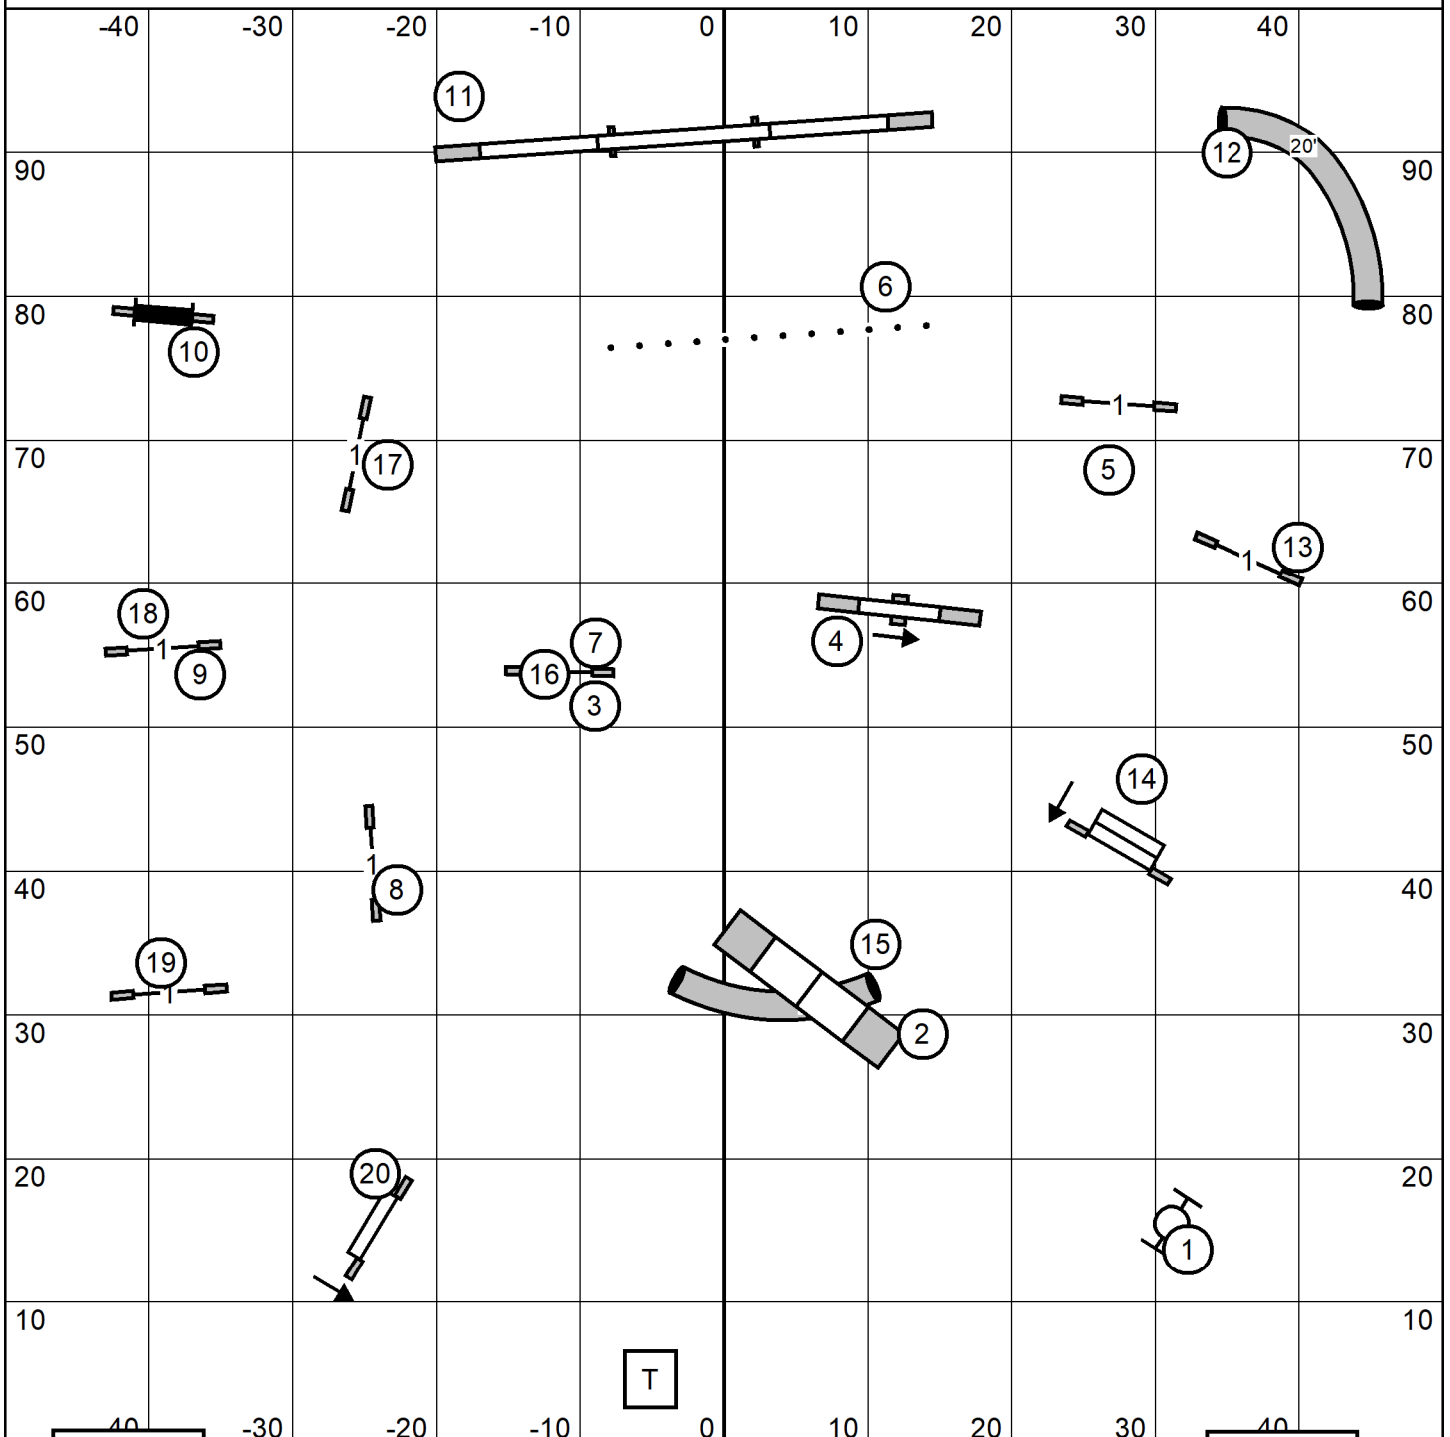

Excellent/Master Standard

Shenandoah Valley Kennel Club
Sunday January 05, 2025
Excellent/Master Standard
Judge: Cindy Blanton