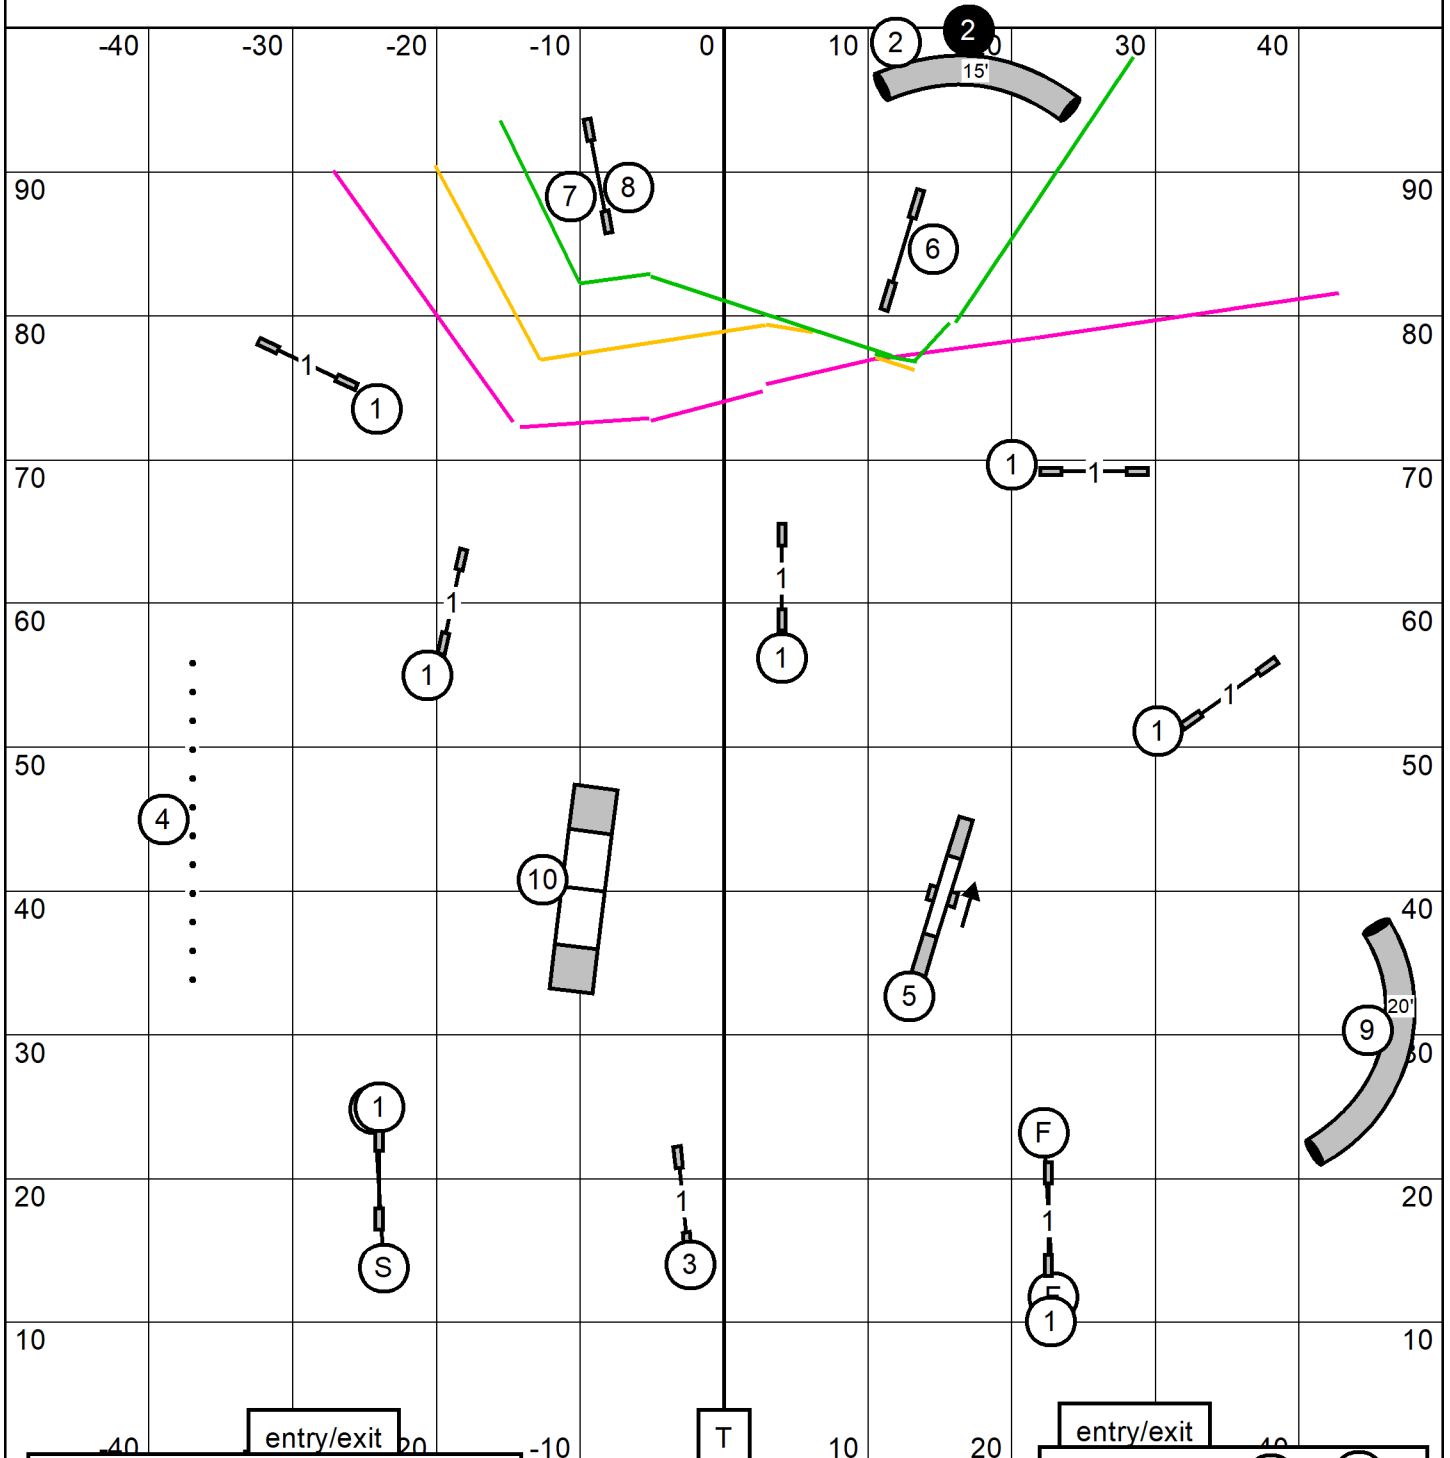

# Ex-Master/Open/Novice FAST

2 bi-directional for Open and Novice

EX/Master Send pts needed = 25 7 2 6

Shenandoah Valley Kennel Club  
 Sunday January 05, 2025  
 FAST  
 Judge: Cindy Blanton

Novice Send 6 8  
 Pts needed=16

OPEN Send 6 8  
 Pts needed=21