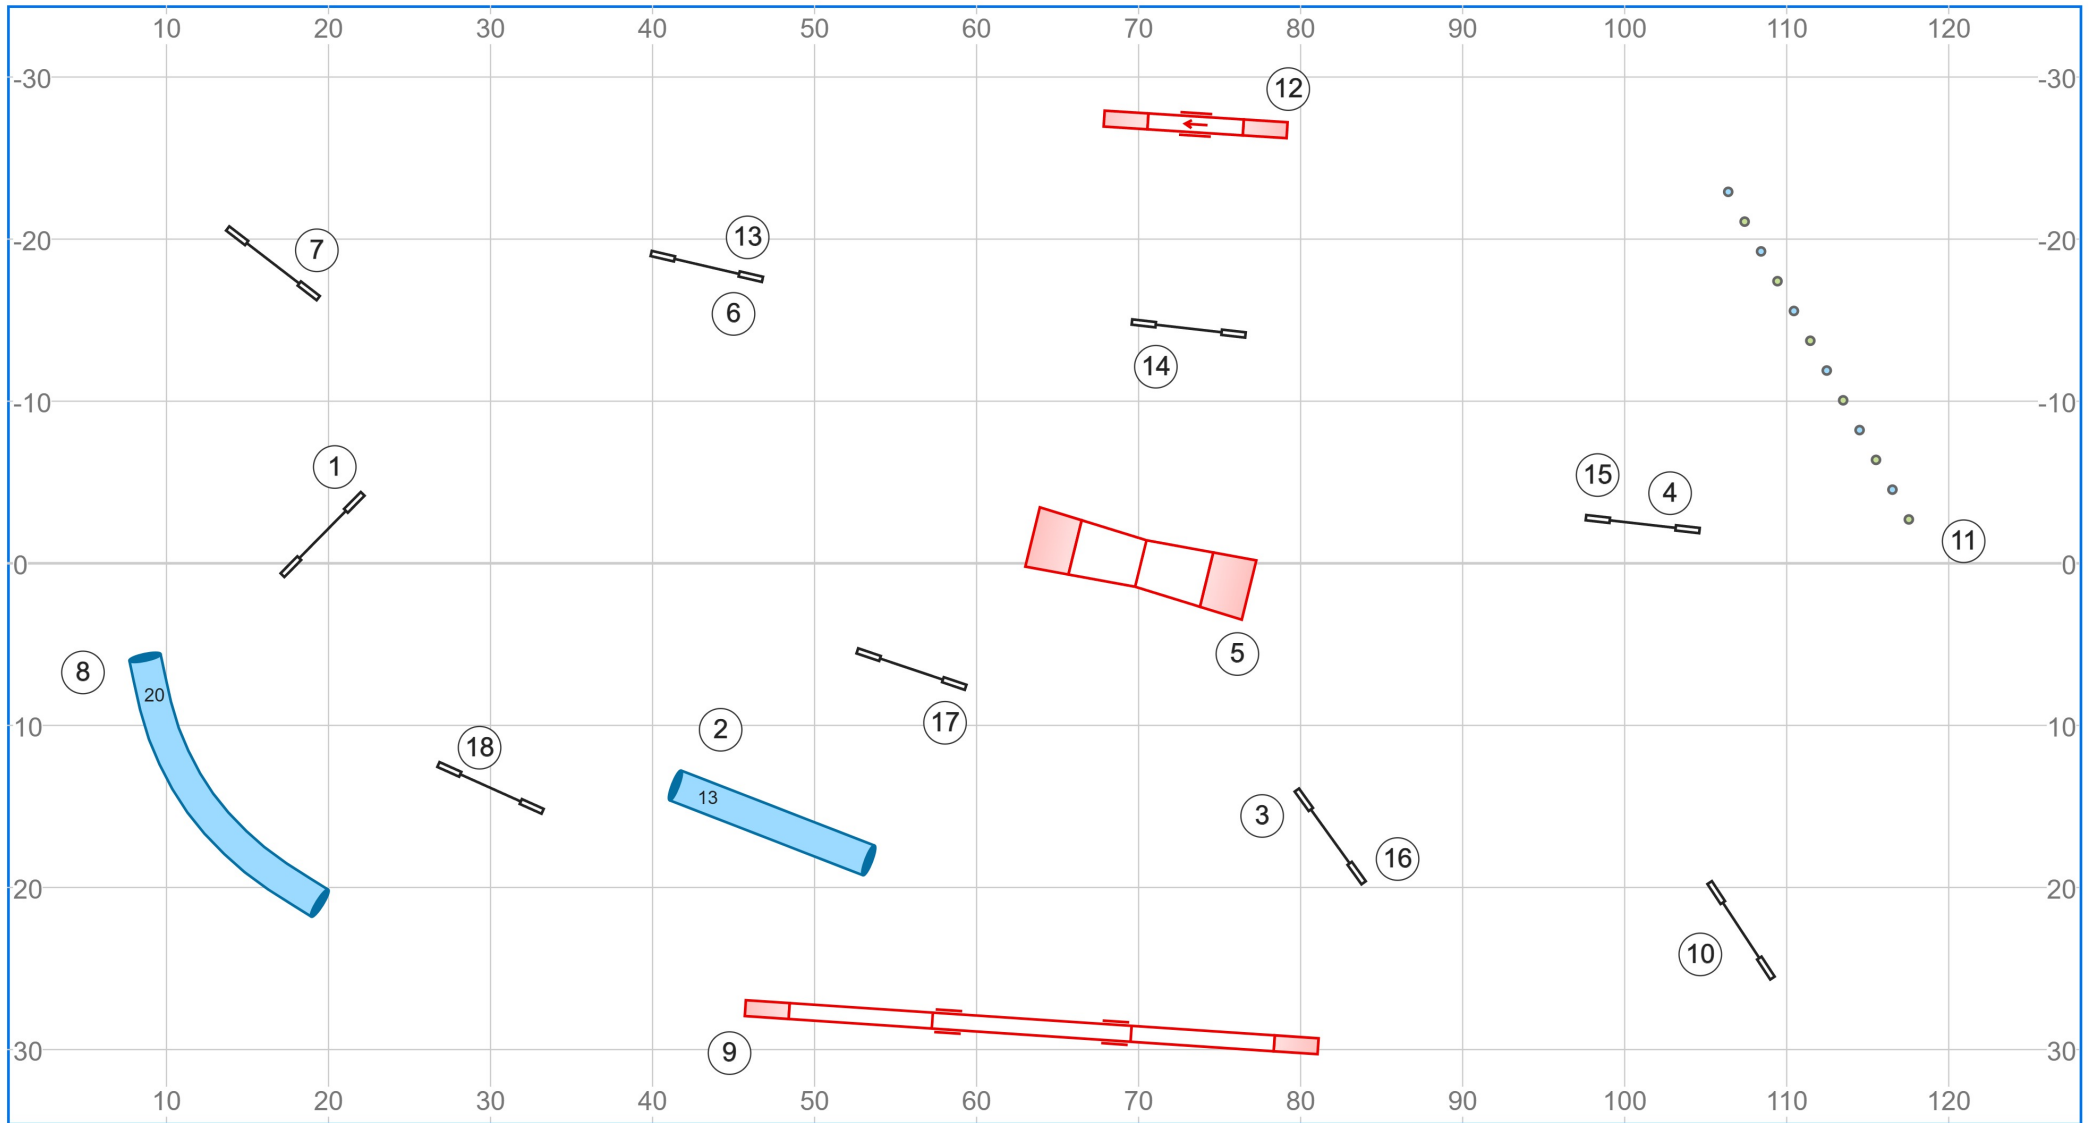

# A1 - ISC Walnut Hill Farm K9 Sports - BARGOIN Cédric / Lisa Loomis - Reva, VA - May 31th

Path length (ft): 502.1

[www.smarteragility.com](http://www.smarteragility.com)

# A2 - ISC Walnut Hill Farm K9 Sports - BARGOIN Cédric / Lisa Loomis - Reva, VA - May 31th

Path length (ft): 615

[www.smarteragility.com](http://www.smarteragility.com)

# A3 - ISC Walnut Hill Farm K9 Sports - BARGOIN Cédric / Lisa Loomis - Reva, VA - May 31th

Path length (ft): 714.4

[www.smarteragility.com](http://www.smarteragility.com)

# J1 - ISC Walnut Hill Farm K9 Sports - BARGOIN Cédric / Lisa Loomis - Reva, VA - May 31th

Path length (ft): 460.2

[www.smarteragility.com](http://www.smarteragility.com)