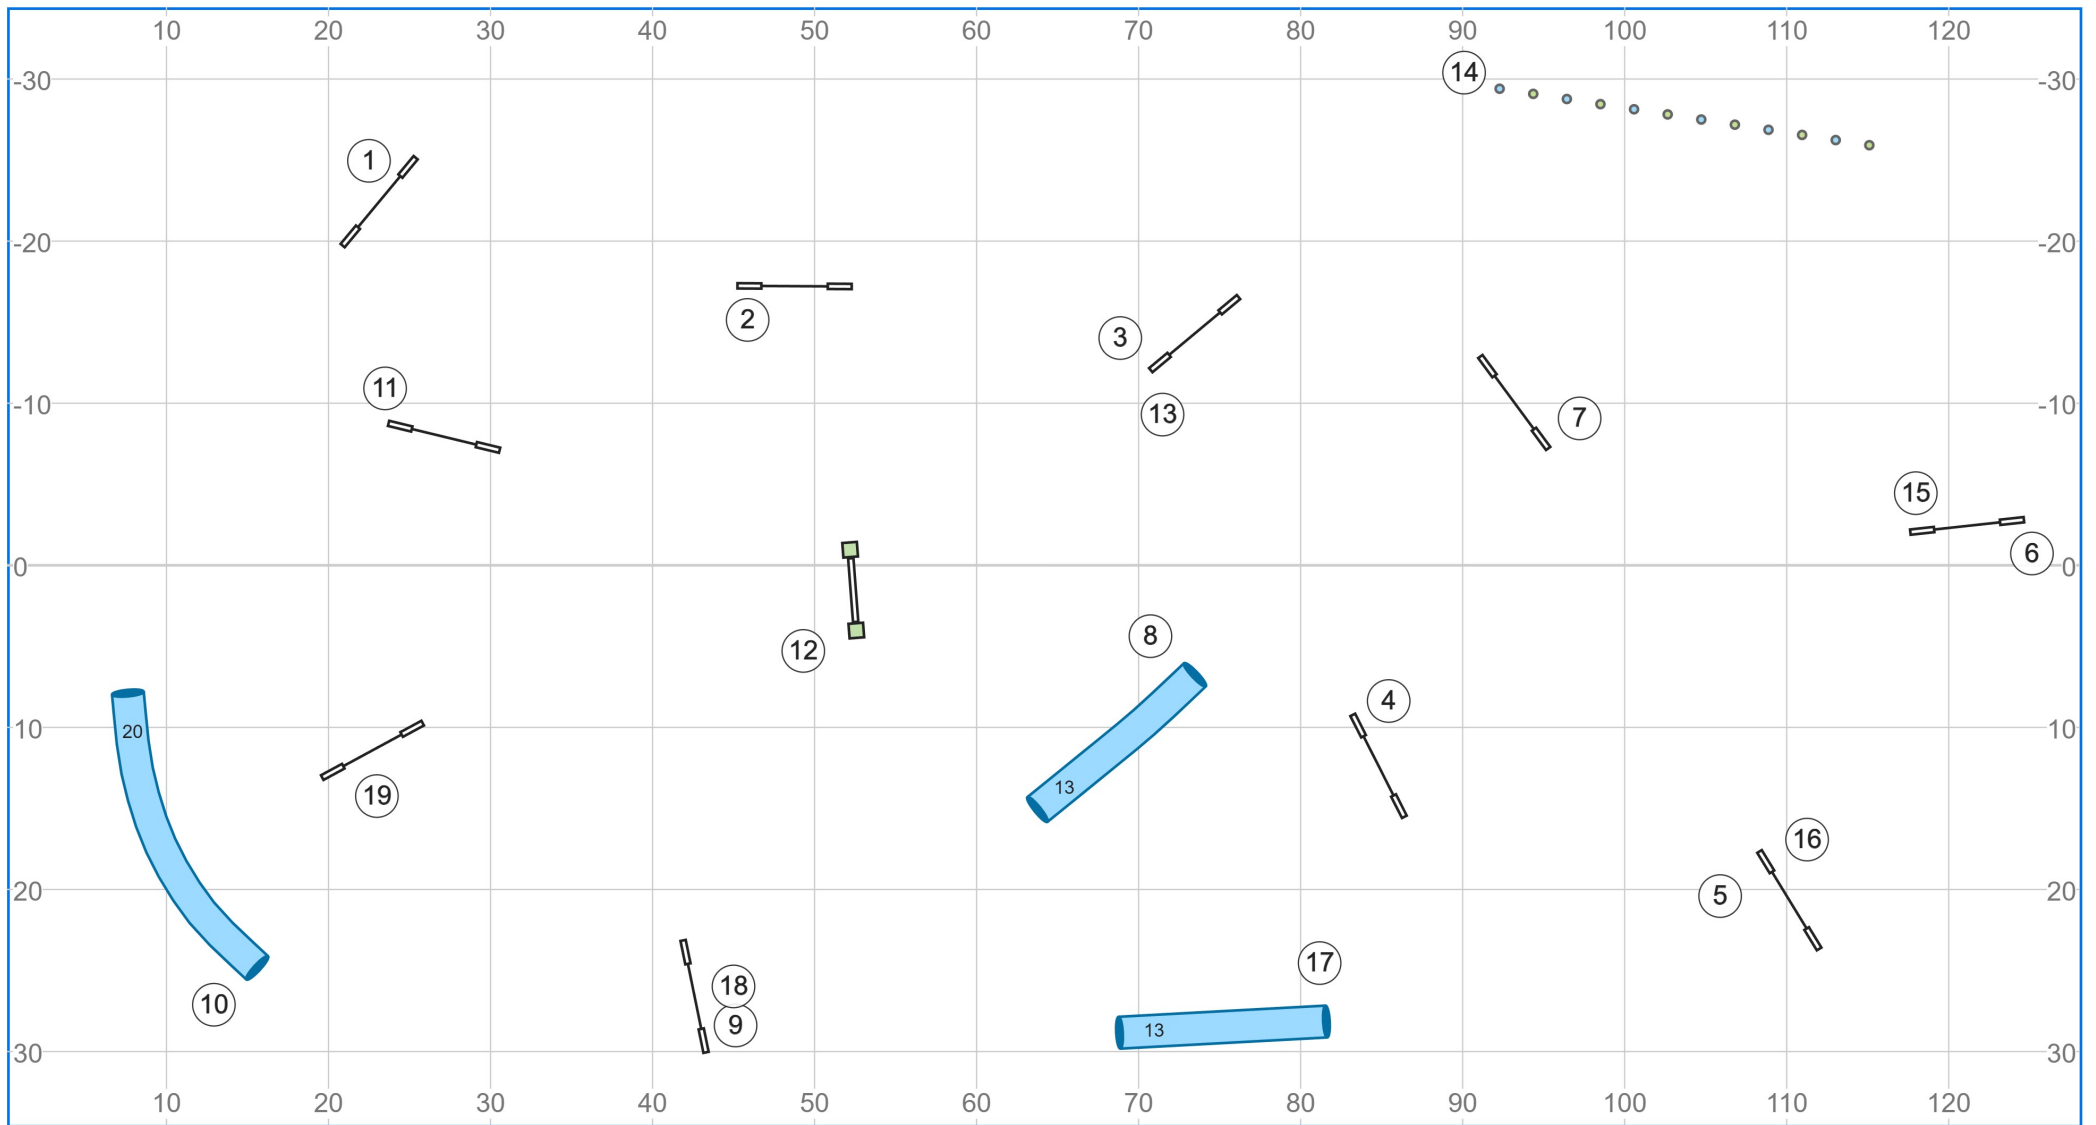

J2 - ISC Walnut Hill Farm K9 Sports - BARGOIN Cédric / Lisa Loomis - Reva, VA - May 31th

Path length (ft): 565

www.smarteragility.com