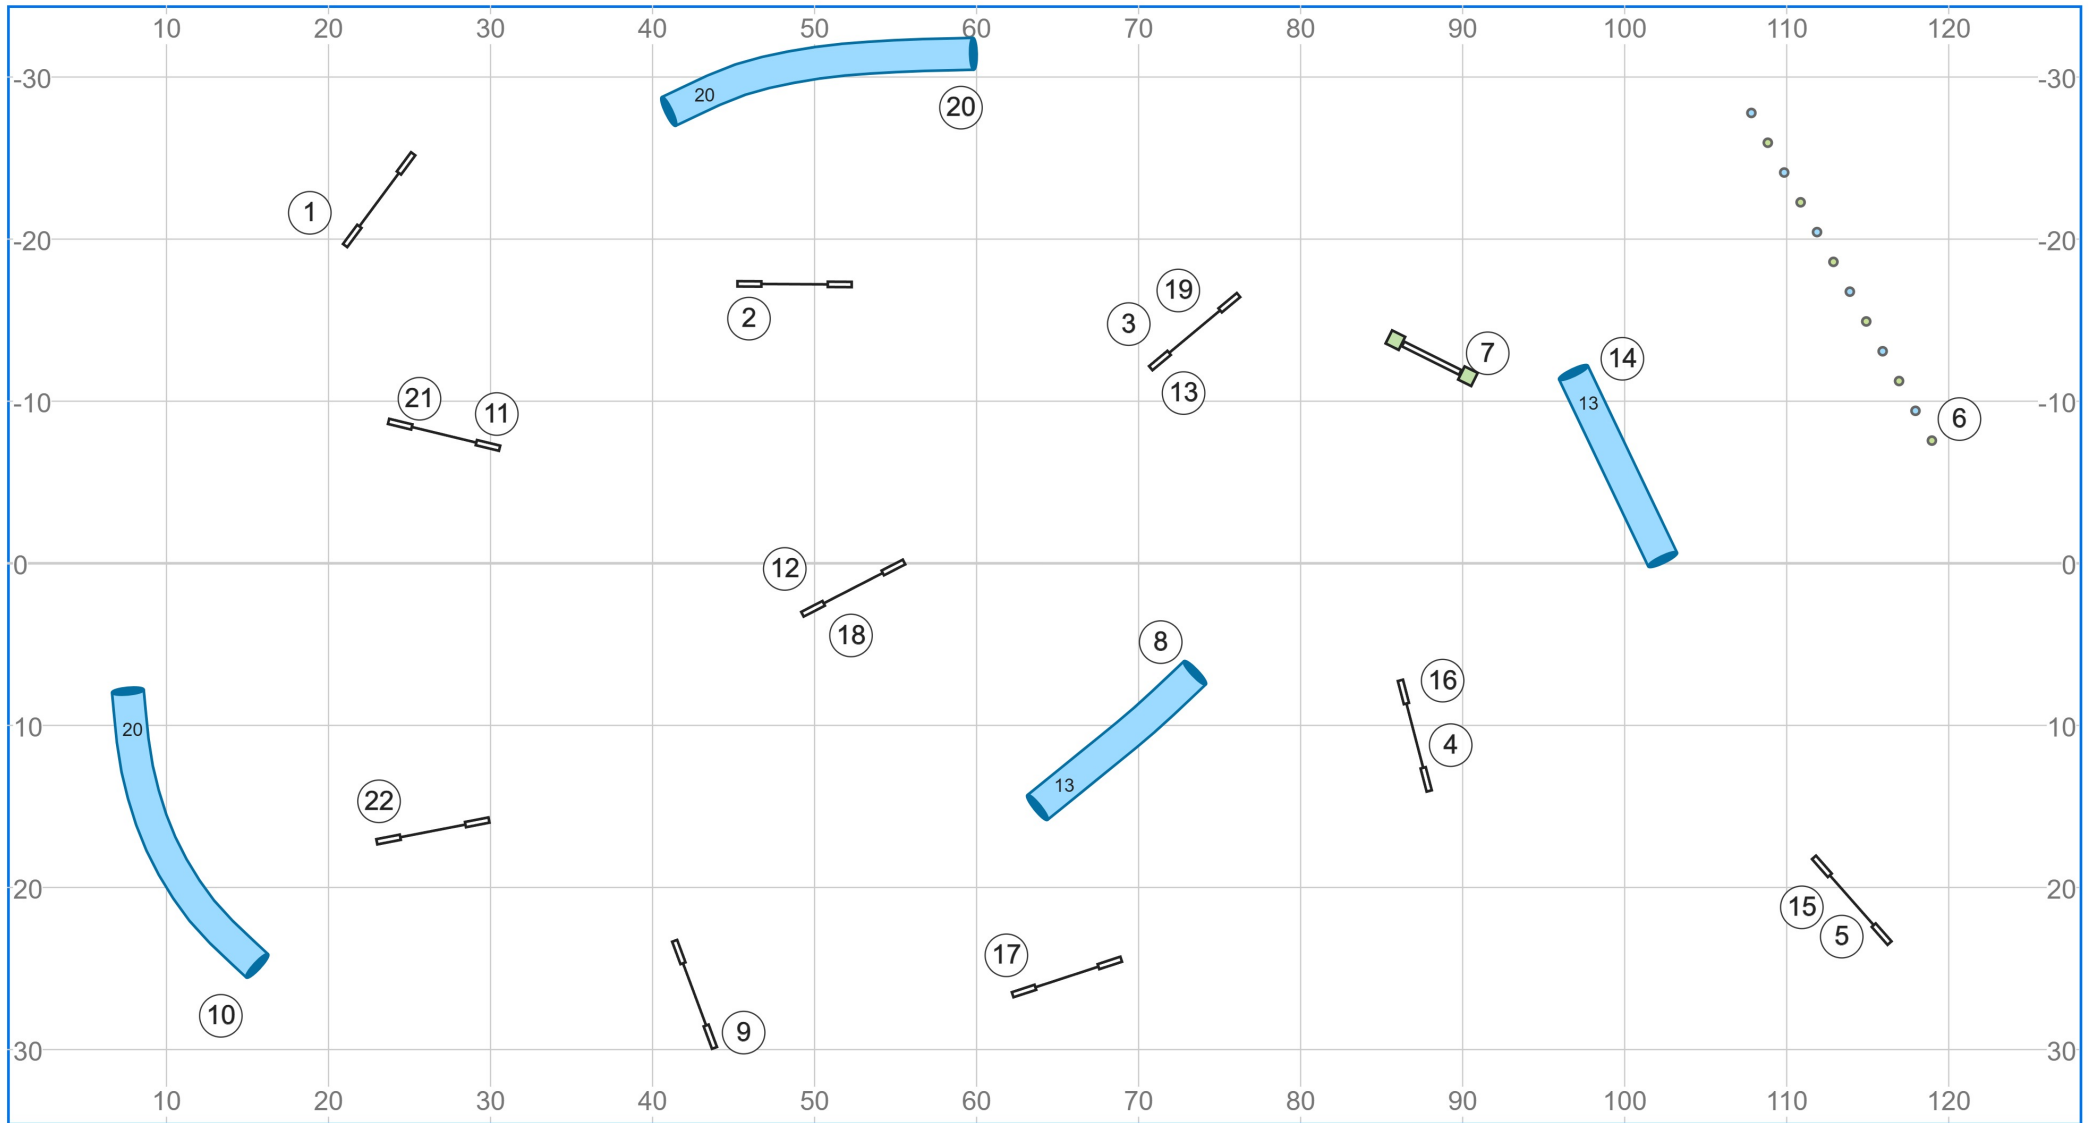

J3 - ISC Walnut Hill Farm K9 Sports - BARGOIN Cédric / Lisa Loomis - Reva, VA - May 31th

Path length (ft): 676.1

www.smarteragility.com