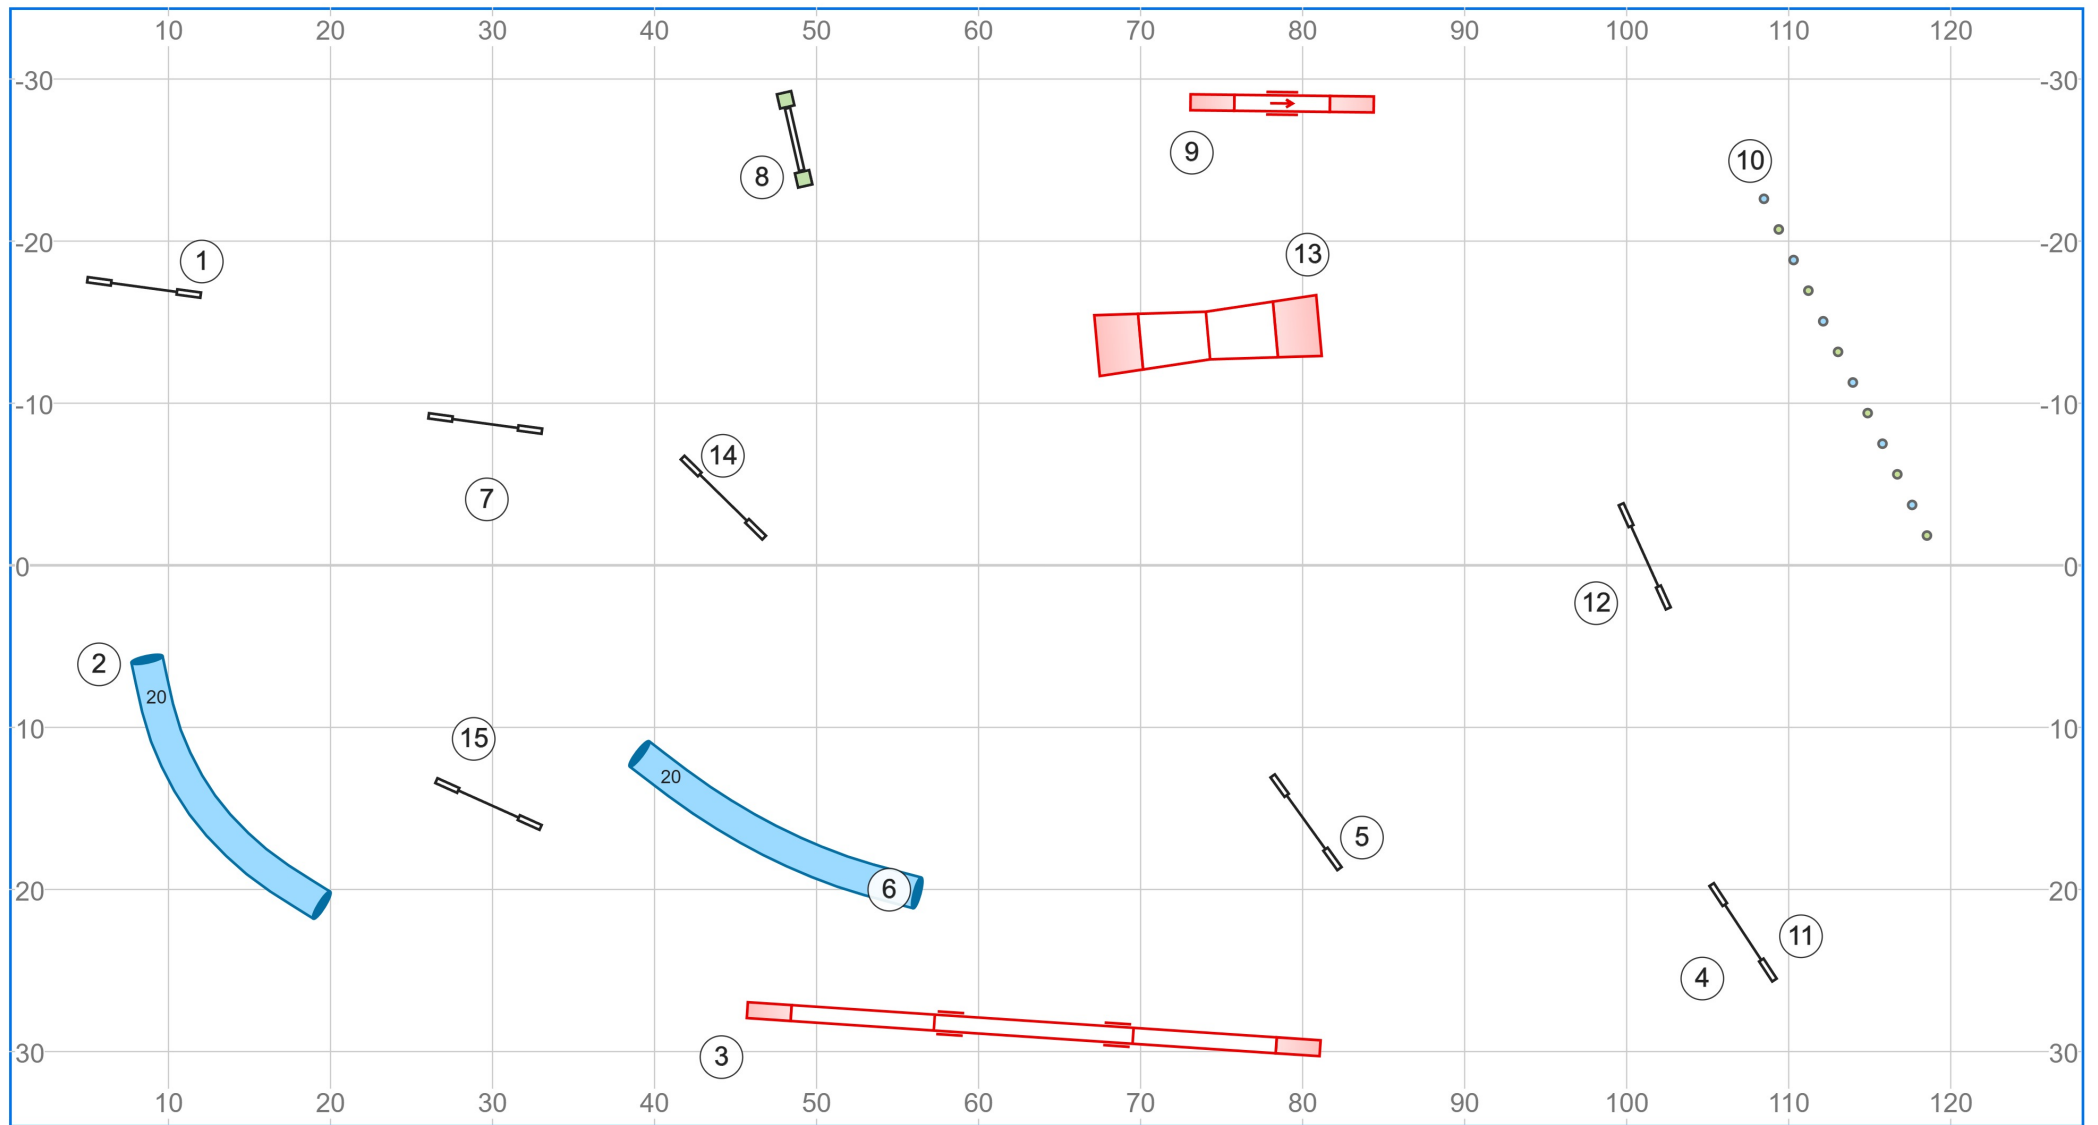

# A1 - ISC Walnut Hill Farm K9 Sports - BARGOIN Cédric / Lisa Loomis - Reva, VA - May 31th

Path length (ft): 502.1

[www.smarteragility.com](http://www.smarteragility.com)

# A2 - ISC Walnut Hill Farm K9 Sports - BARGOIN Cédric / Lisa Loomis - Reva, VA - May 31th

Path length (ft): 615

[www.smarteragility.com](http://www.smarteragility.com)

# A3 - ISC Walnut Hill Farm K9 Sports - BARGOIN Cédric / Lisa Loomis - Reva, VA - May 31th

Path length (ft): 714.4

[www.smarteragility.com](http://www.smarteragility.com)

# J1 - ISC Walnut Hill Farm K9 Sports - BARGOIN Cédric / Lisa Loomis - Reva, VA - May 31th

Path length (ft): 460.2

[www.smarteragility.com](http://www.smarteragility.com)