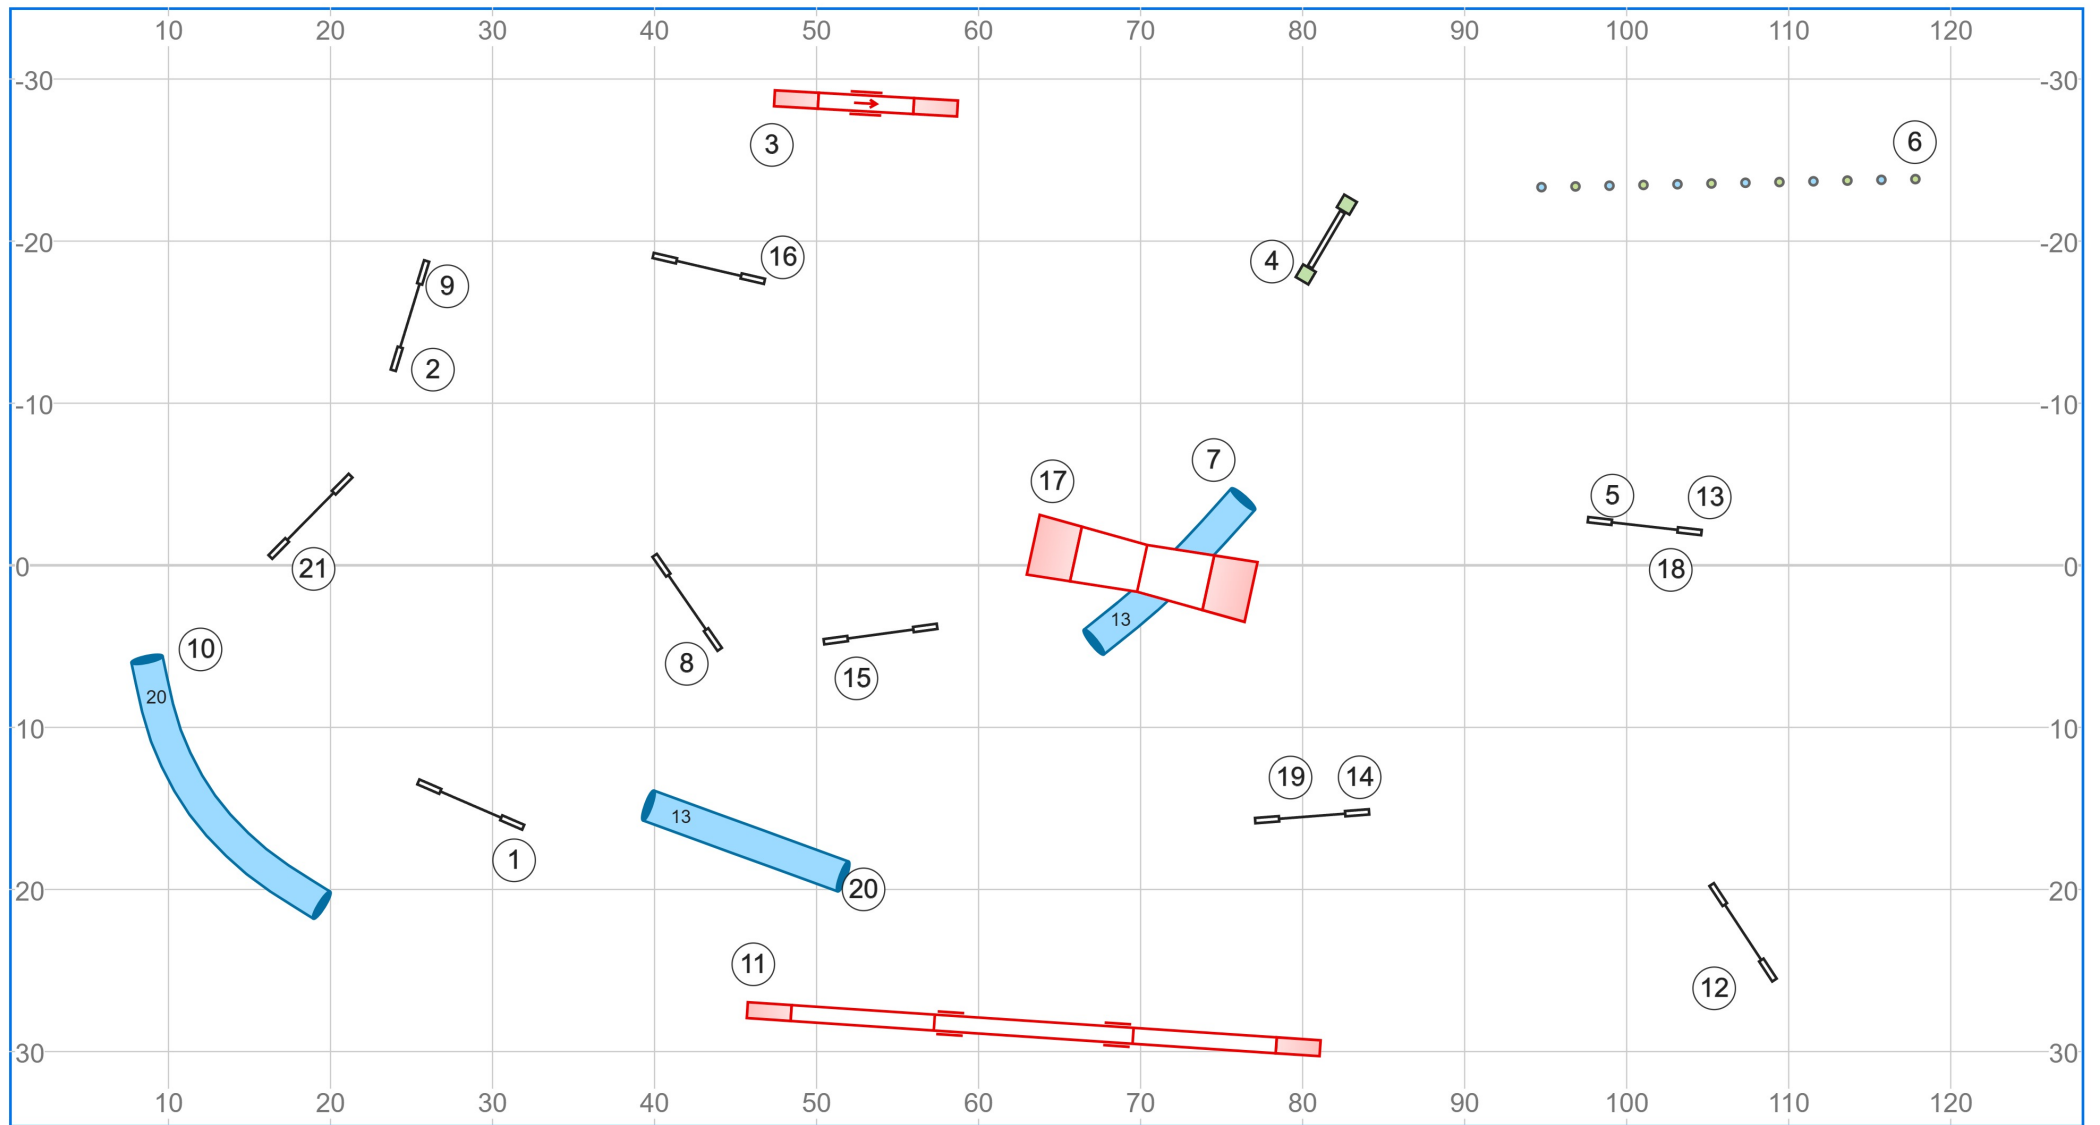

# A1 - ISC Walnut Hill Farm K9 Sports - BARGOIN Cédric / Lisa Loomis - Reva, VA - May 31th

Path length (ft): 502.1

[www.smarteragility.com](http://www.smarteragility.com)

# A2 - ISC Walnut Hill Farm K9 Sports - BARGOIN Cédric / Lisa Loomis - Reva, VA - May 31th

Path length (ft): 615

[www.smarteragility.com](http://www.smarteragility.com)

# A3 - ISC Walnut Hill Farm K9 Sports - BARGOIN Cédric / Lisa Loomis - Reva, VA - May 31th

Path length (ft): 714.4

[www.smarteragility.com](http://www.smarteragility.com)

# J1 - ISC Walnut Hill Farm K9 Sports - BARGOIN Cédric / Lisa Loomis - Reva, VA - May 31th

Path length (ft): 460.2

[www.smarteragility.com](http://www.smarteragility.com)