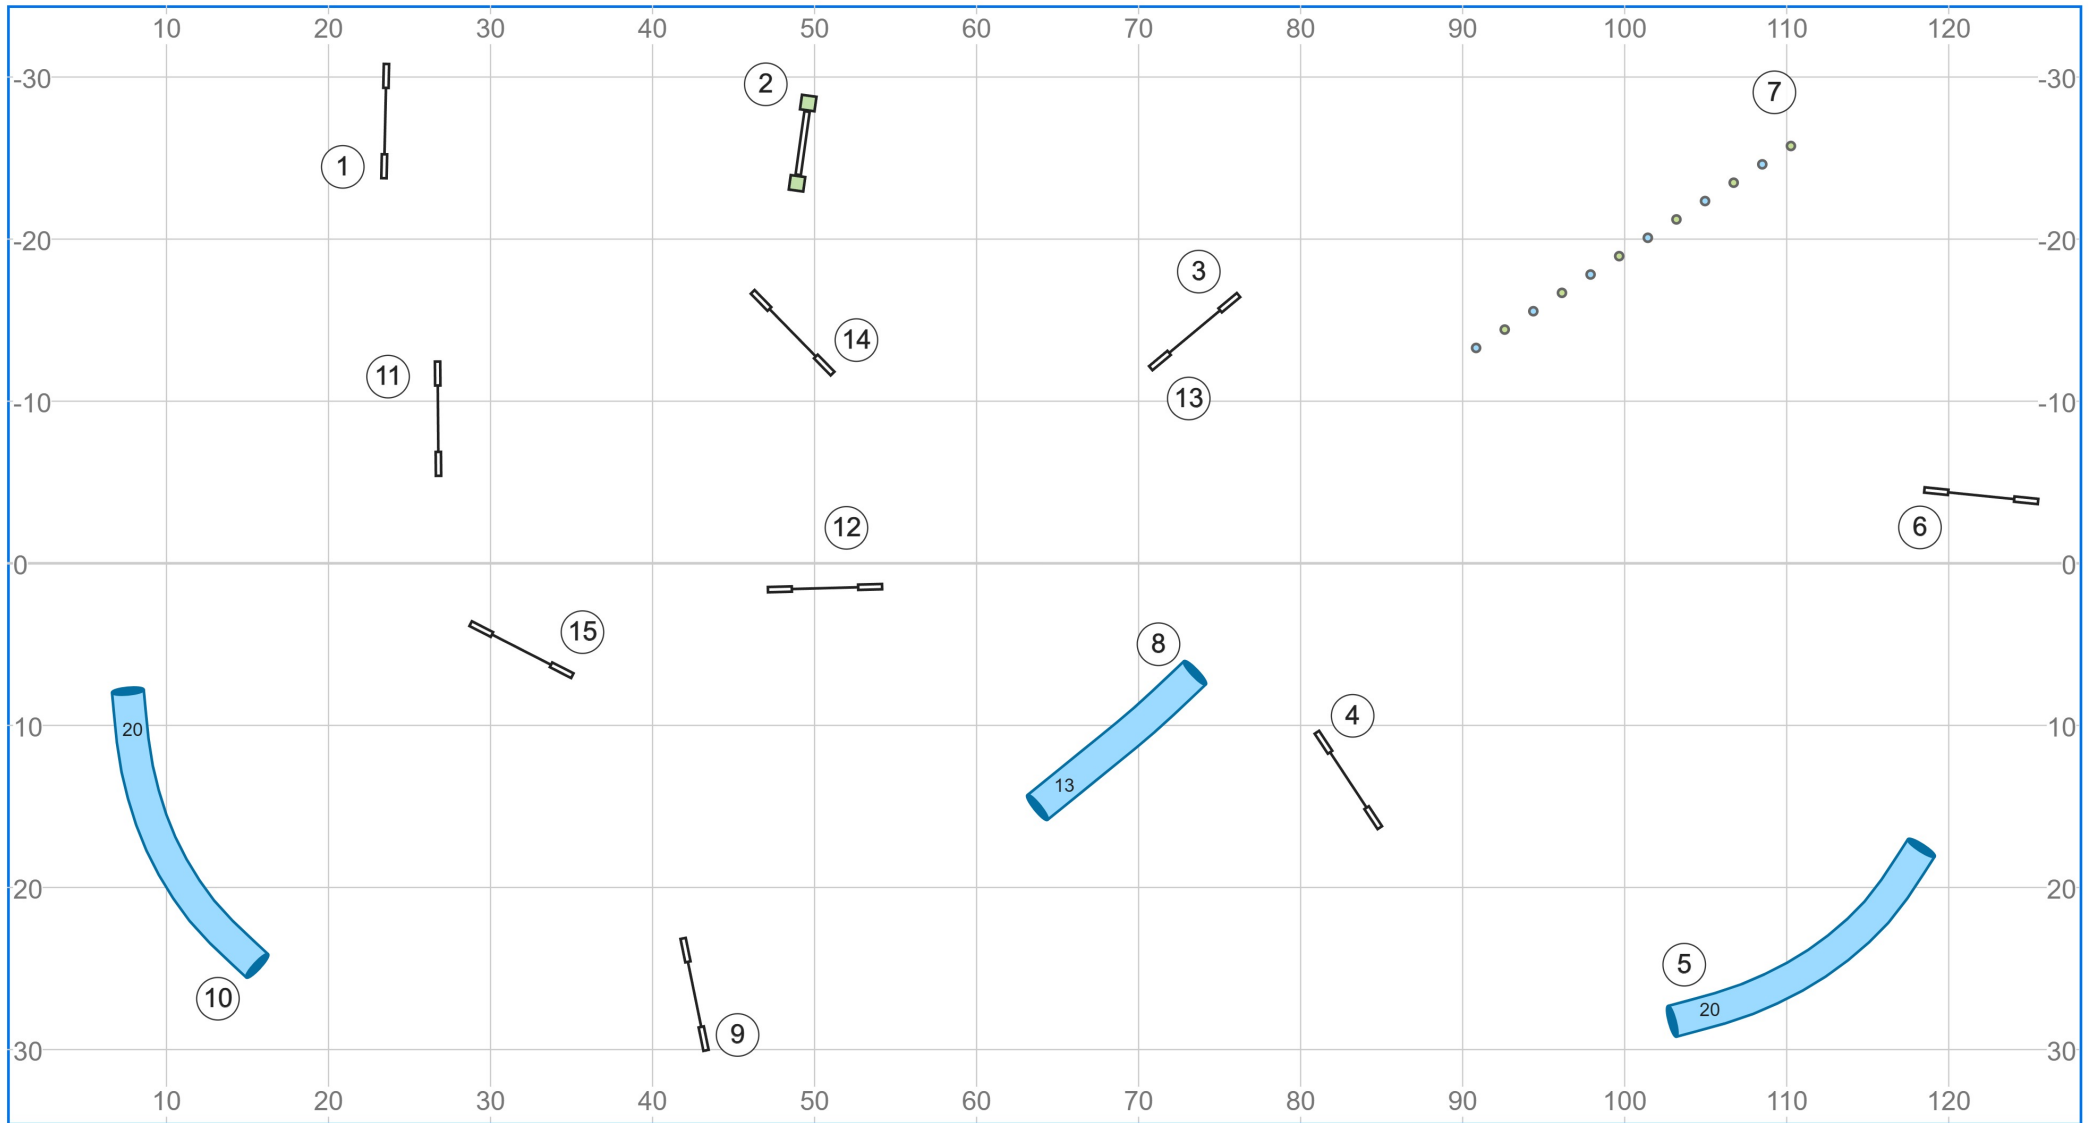

J1 - ISC Walnut Hill Farm K9 Sports - BARGOIN Cédric / Lisa Loomis - Reva, VA - May 31th

Path length (ft): 460.2

www.smarteragility.com