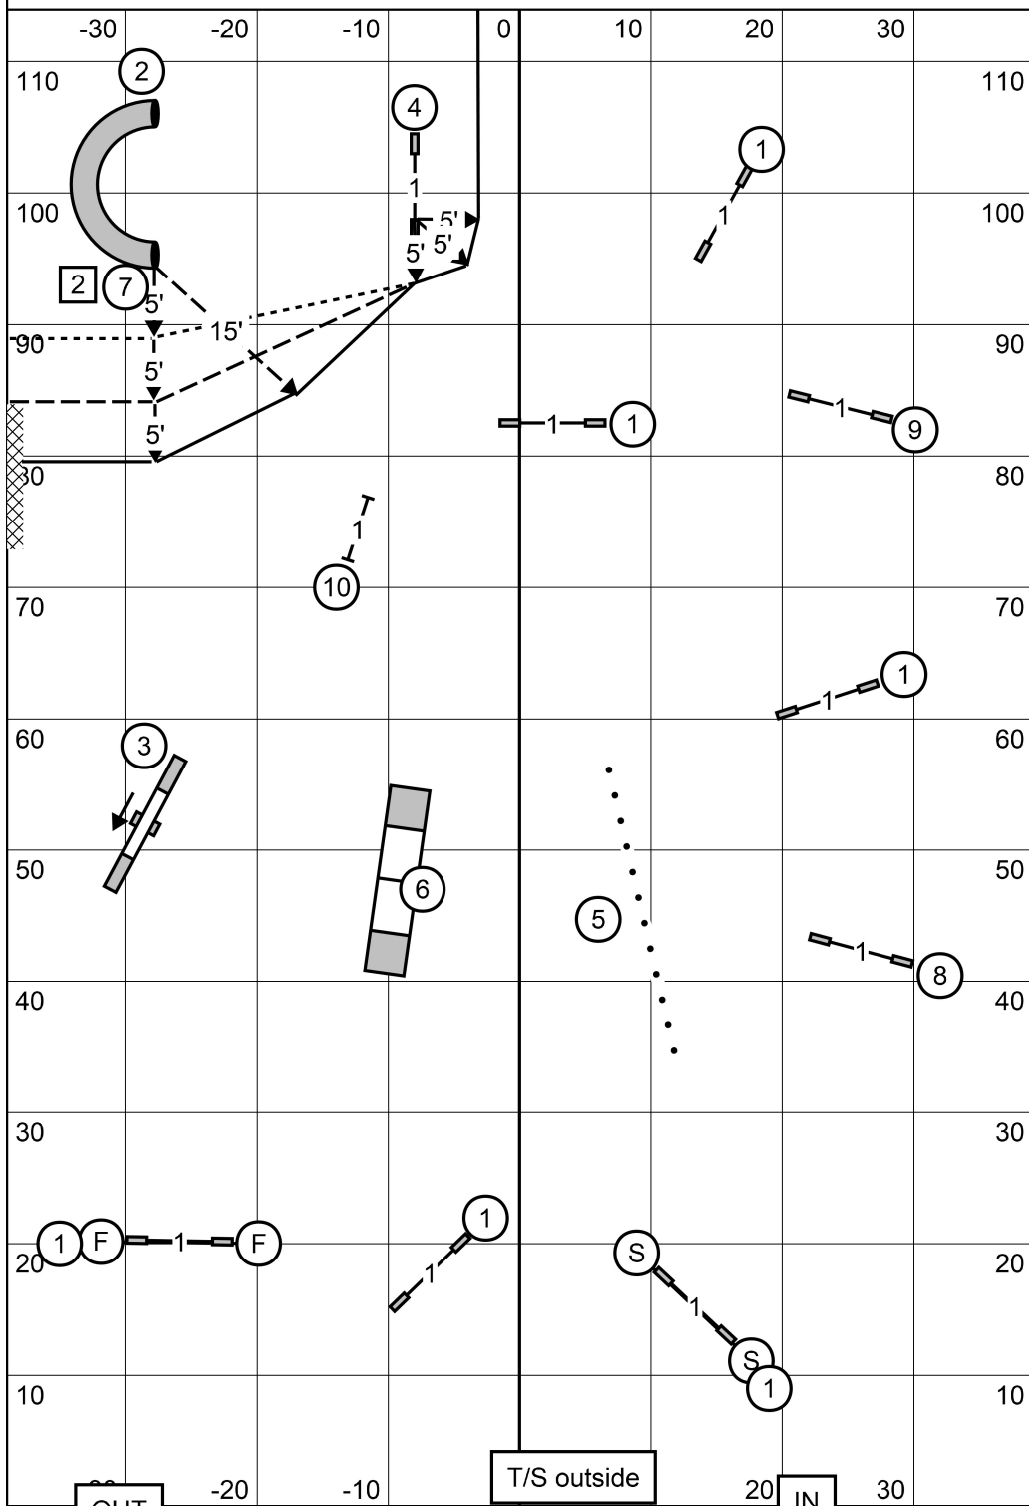

— Ex/M = 60 pts., need 27 (4)(7)2 (2) = Nov & Open
 - - - Open = 55 pts., need 24 (7)(4) or (4)(7) in flow
 ····· Novice = 50 pts., need 19 (7)(4) or (4)(7) in flow

Richmond Dog Obedience Club
 Level Up Dog Sports, Mechanicsville VA
Combined FAST
 Sunday, March 24, 2024
 Lizzie Pollard

Richmond Dog Obedience Club
Excellent/Master Standard
 Sunday, March 24, 2024
 Judge: Tricia Dunseith

Richmond Dog Obedience Club
 Level Up Dog Sports, Mechanicsville VA
T2B
 Sunday, March 24, 2024
 Lizzie Pollard