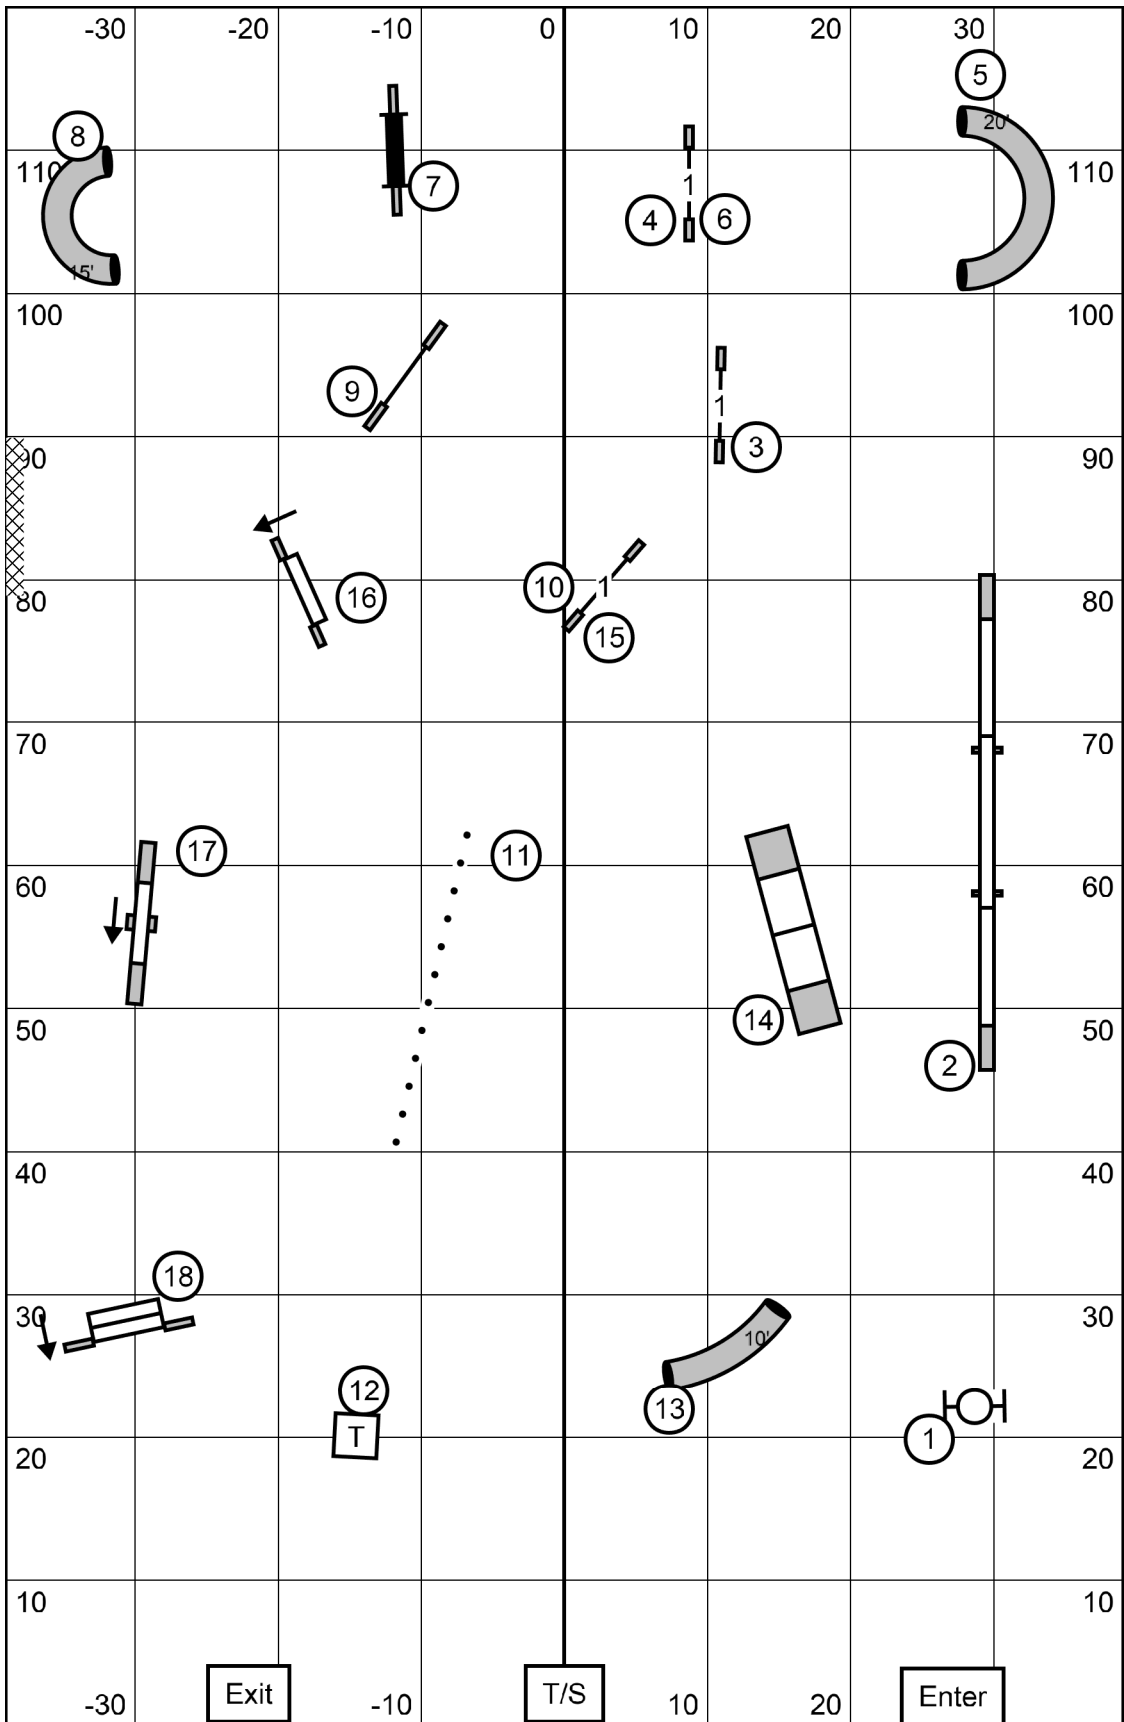

— Ex/M = 60 pts., need 27 (4)(7)2 (2) = Nov & Open
 - - - Open = 55 pts., need 24 (7)(4) or (4)(7) in flow
 ····· Novice = 50 pts., need 19 (7)(4) or (4)(7) in flow

Richmond Dog Obedience Club
 Level Up Dog Sports, Mechanicsville VA
Combined FAST
 Sunday, March 24, 2024
 Lizzie Pollard