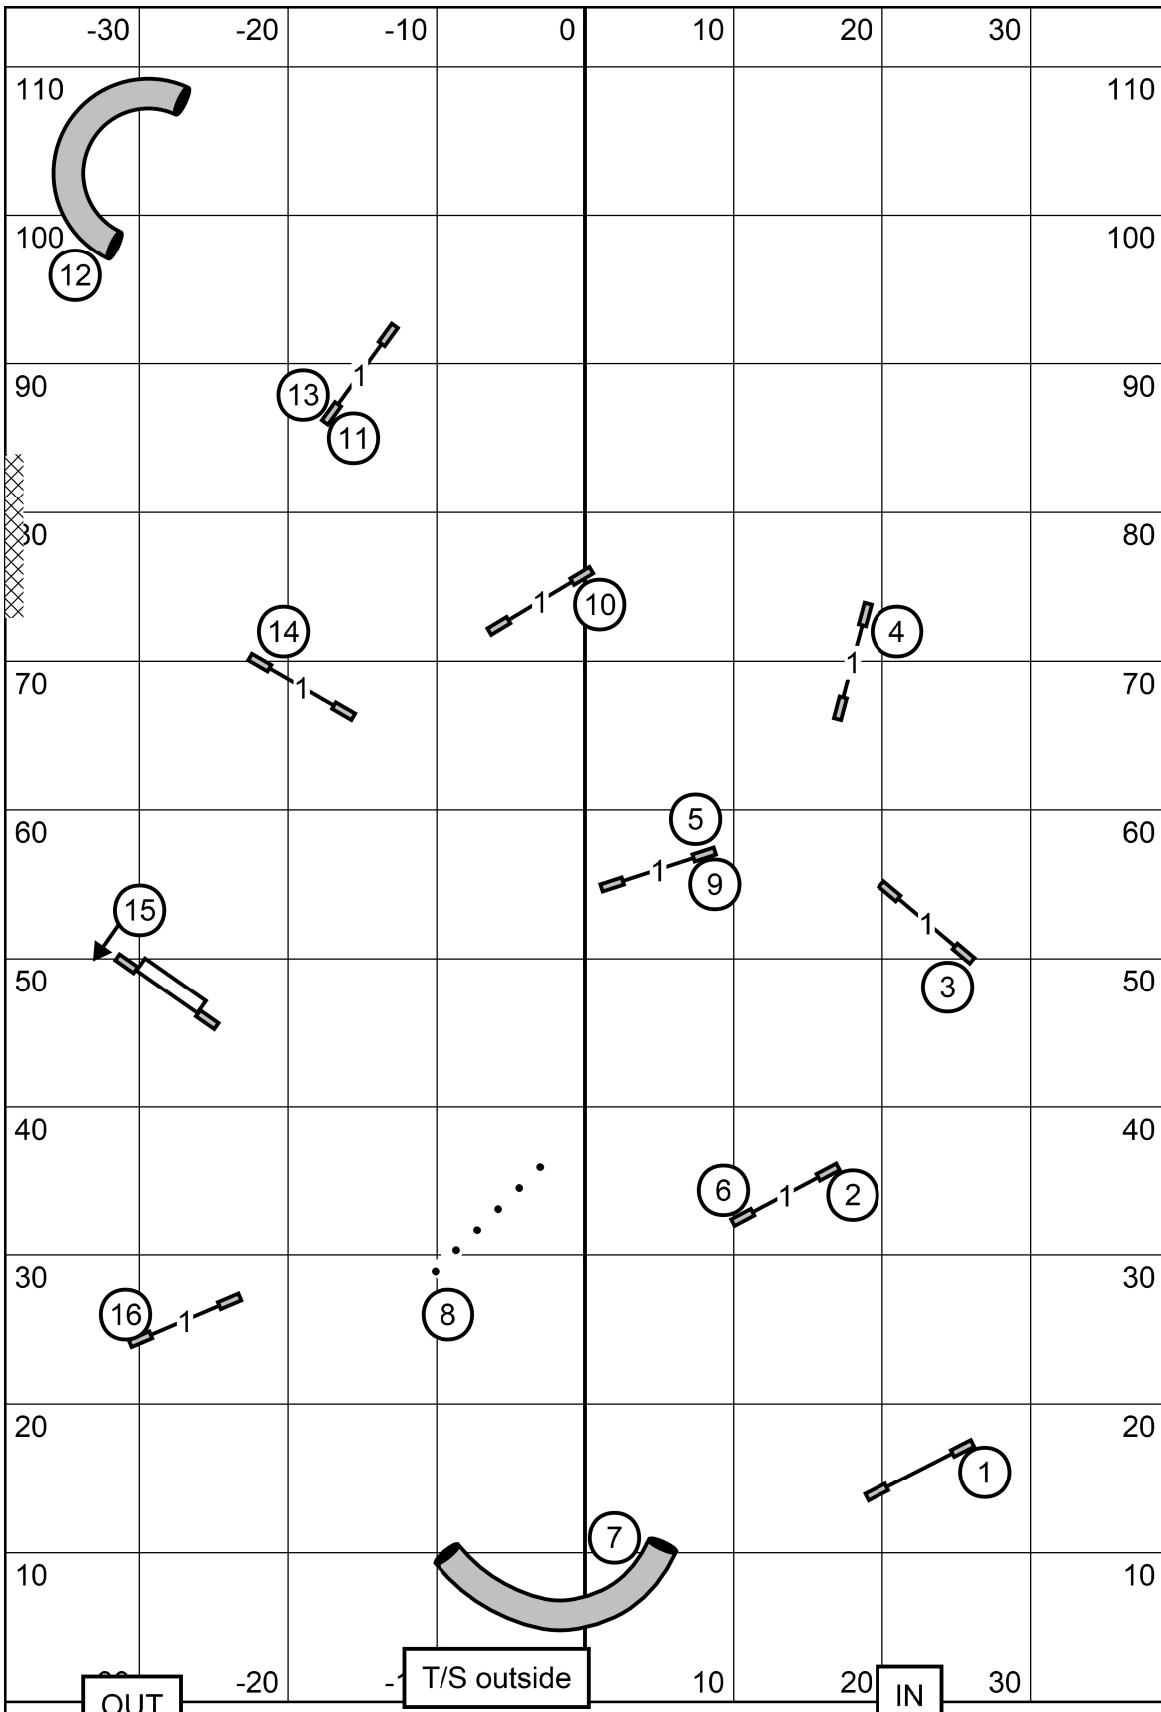

Richmond Dog Obedience Club
Level Up Dog Sports, Mechanicsville VA
Novice JWW
Sunday, March 24, 2024
Lizzie Pollard