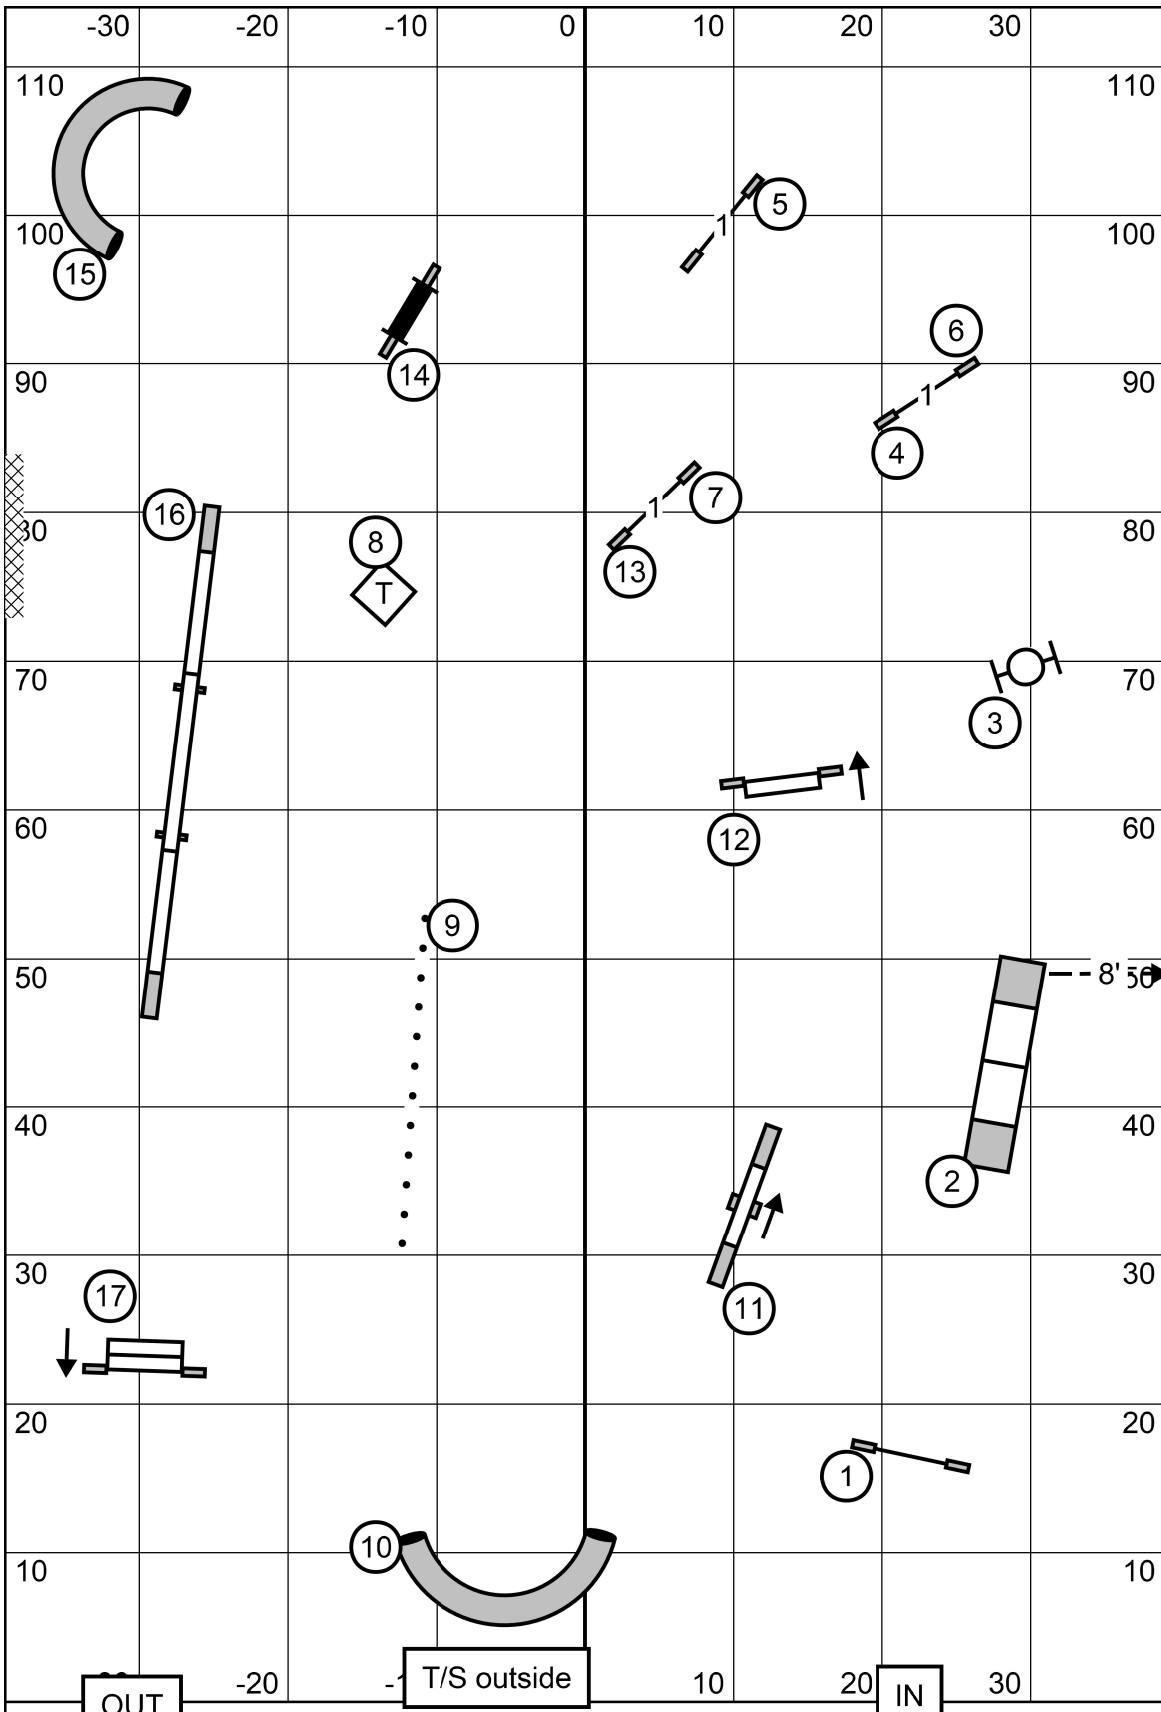

Richmond Dog Obedience Club
Level Up Dog Sports, Mechanicsville VA
Open Standard
Sunday, March 24, 2024
Lizzie Pollard