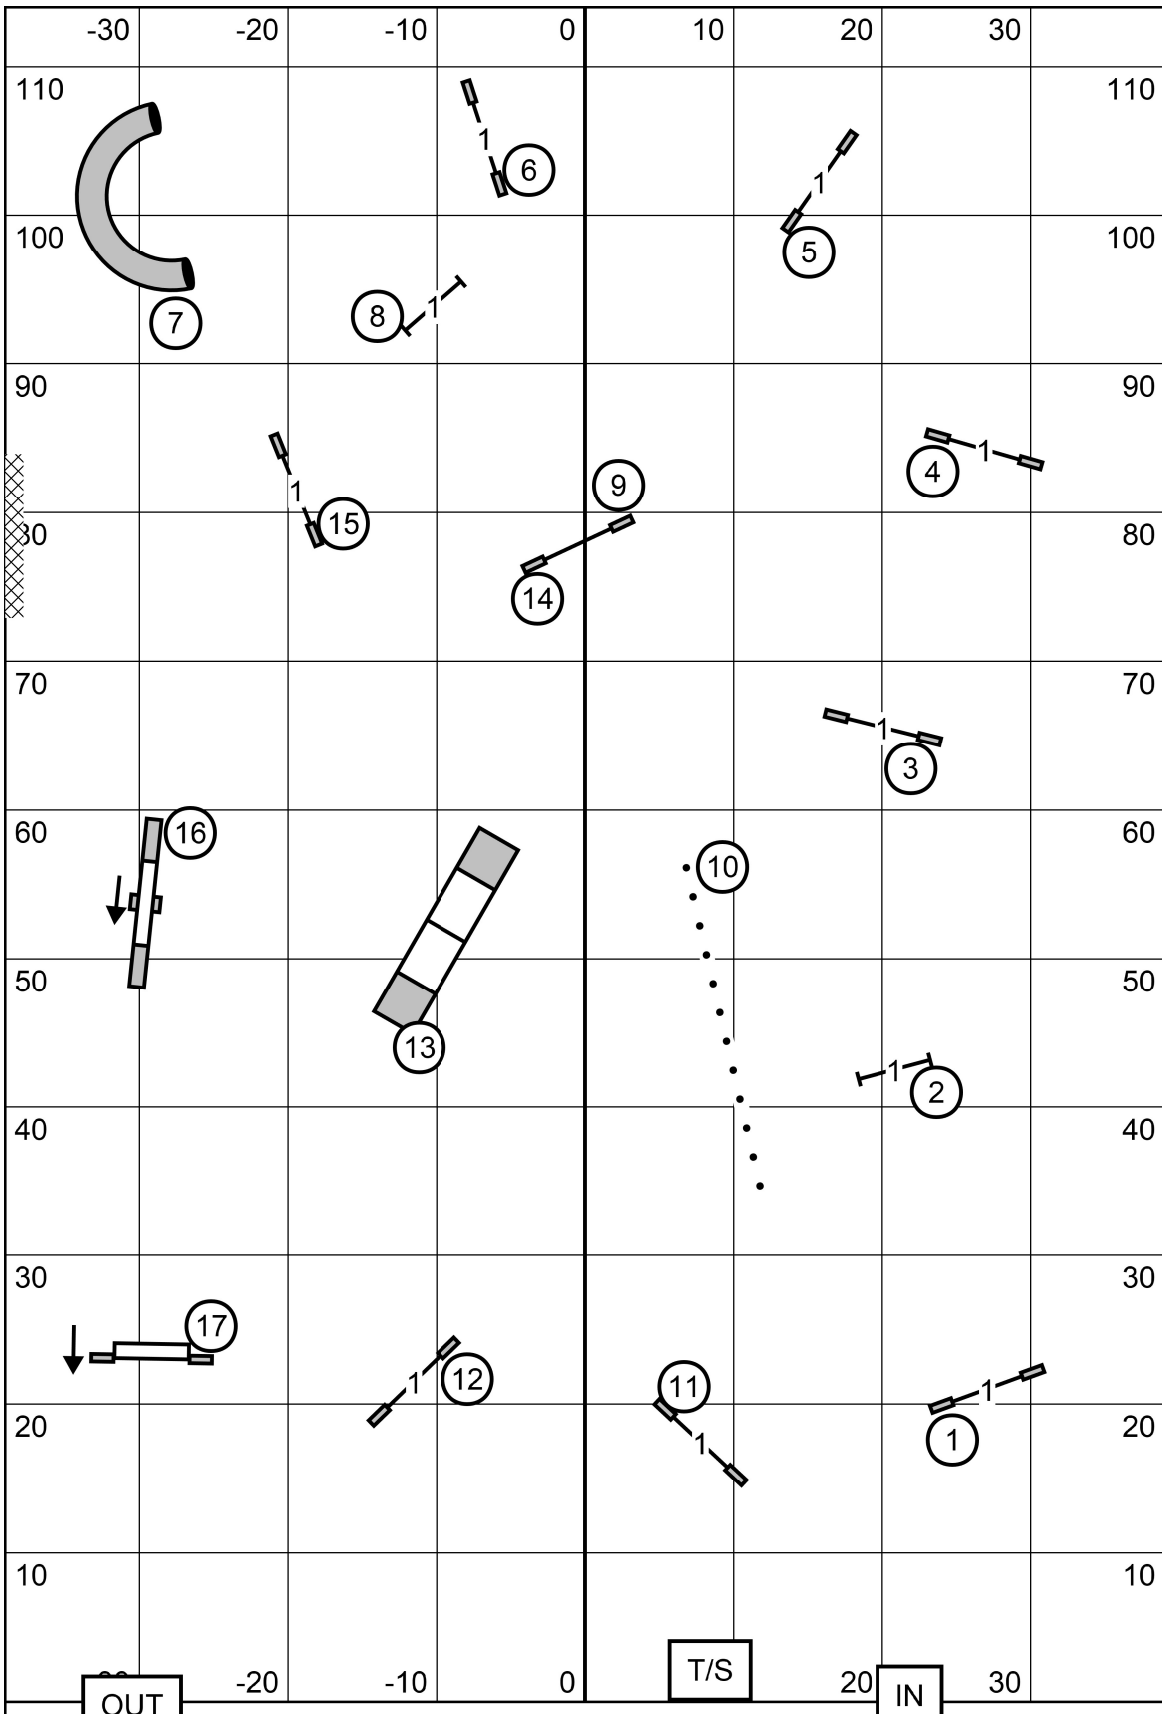

— Ex/M = 60 pts., need 27 (4)(7)2 (2) = Nov & Open
 - - - Open = 55 pts., need 24 (7)(4) or (4)(7) in flow
 ····· Novice = 50 pts., need 19 (7)(4) or (4)(7) in flow

Richmond Dog Obedience Club
 Level Up Dog Sports, Mechanicsville VA
Combined FAST
 Sunday, March 24, 2024
 Lizzie Pollard

Richmond Dog Obedience Club
Excellent/Master Standard
 Sunday, March 24, 2024
 Judge: Tricia Dunseith

Richmond Dog Obedience Club
 Level Up Dog Sports, Mechanicsville VA
T2B
 Sunday, March 24, 2024
 Lizzie Pollard