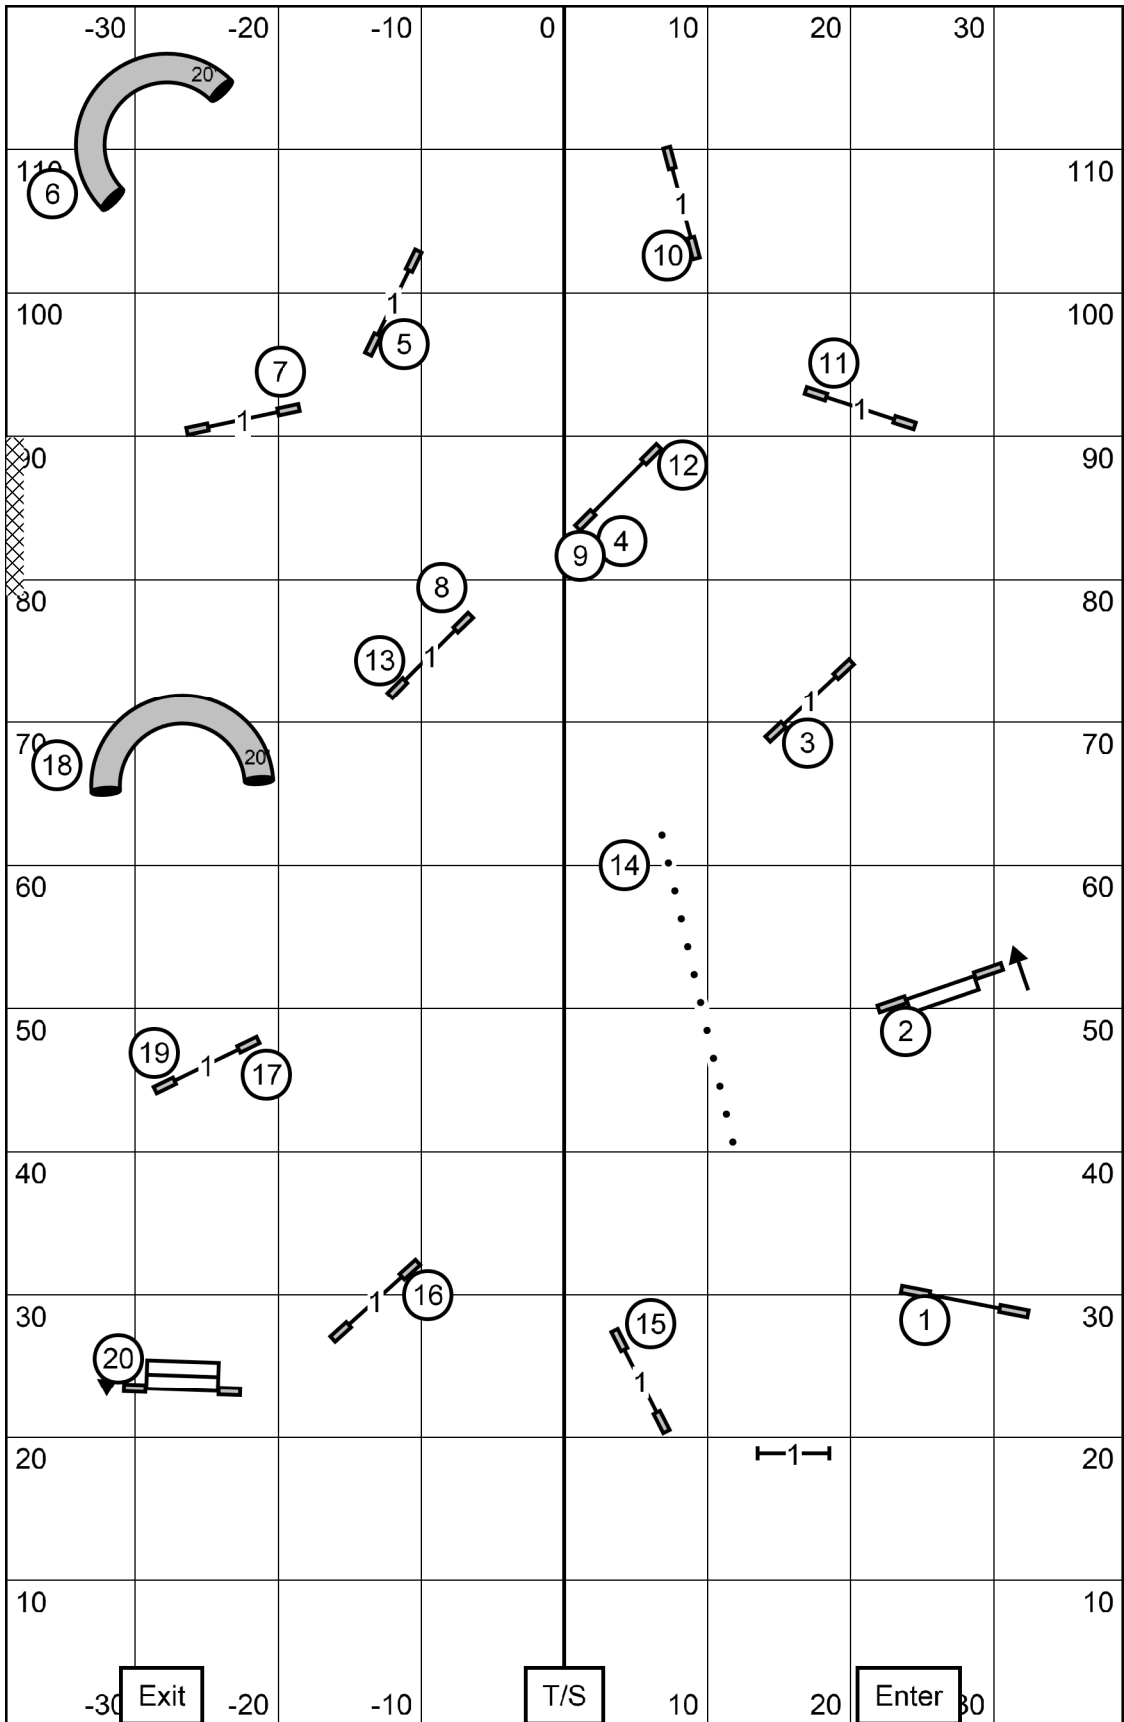

— Ex/M = 60 pts., need 27 (4)(7)2 (2) = Nov & Open
 - - - Open = 55 pts., need 24 (7)(4) or (4)(7) in flow
 ····· Novice = 50 pts., need 19 (7)(4) or (4)(7) in flow

Richmond Dog Obedience Club
 Level Up Dog Sports, Mechanicsville VA
Combined FAST
 Sunday, March 24, 2024
 Lizzie Pollard

Richmond Dog Obedience Club
Excellent/Master Standard
 Sunday, March 24, 2024
 Judge: Tricia Dunseith

Richmond Dog Obedience Club
 Level Up Dog Sports, Mechanicsville VA
T2B
 Sunday, March 24, 2024
 Lizzie Pollard