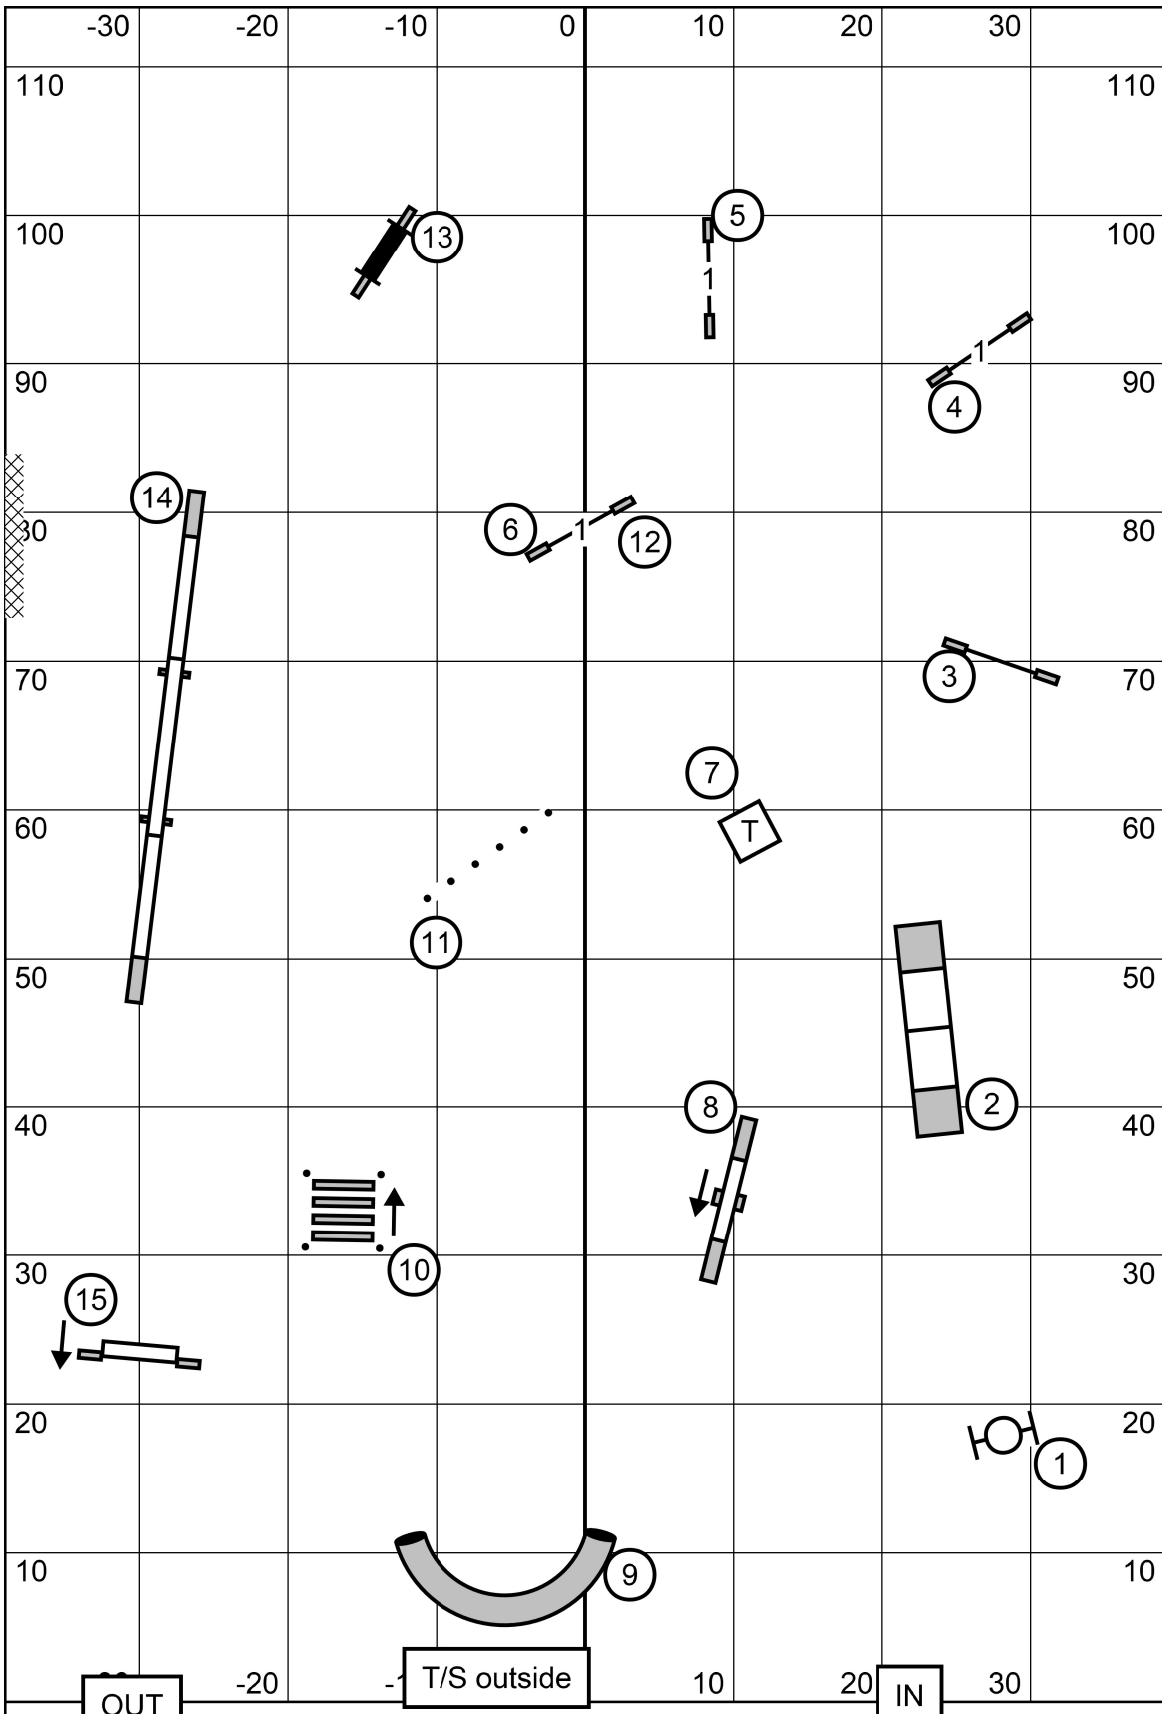

Richmond Dog Obedience Club
Level Up Dog Sports, Mechanicsville VA
Novice Standard
Sunday, March 24, 2024
Lizzie Pollard