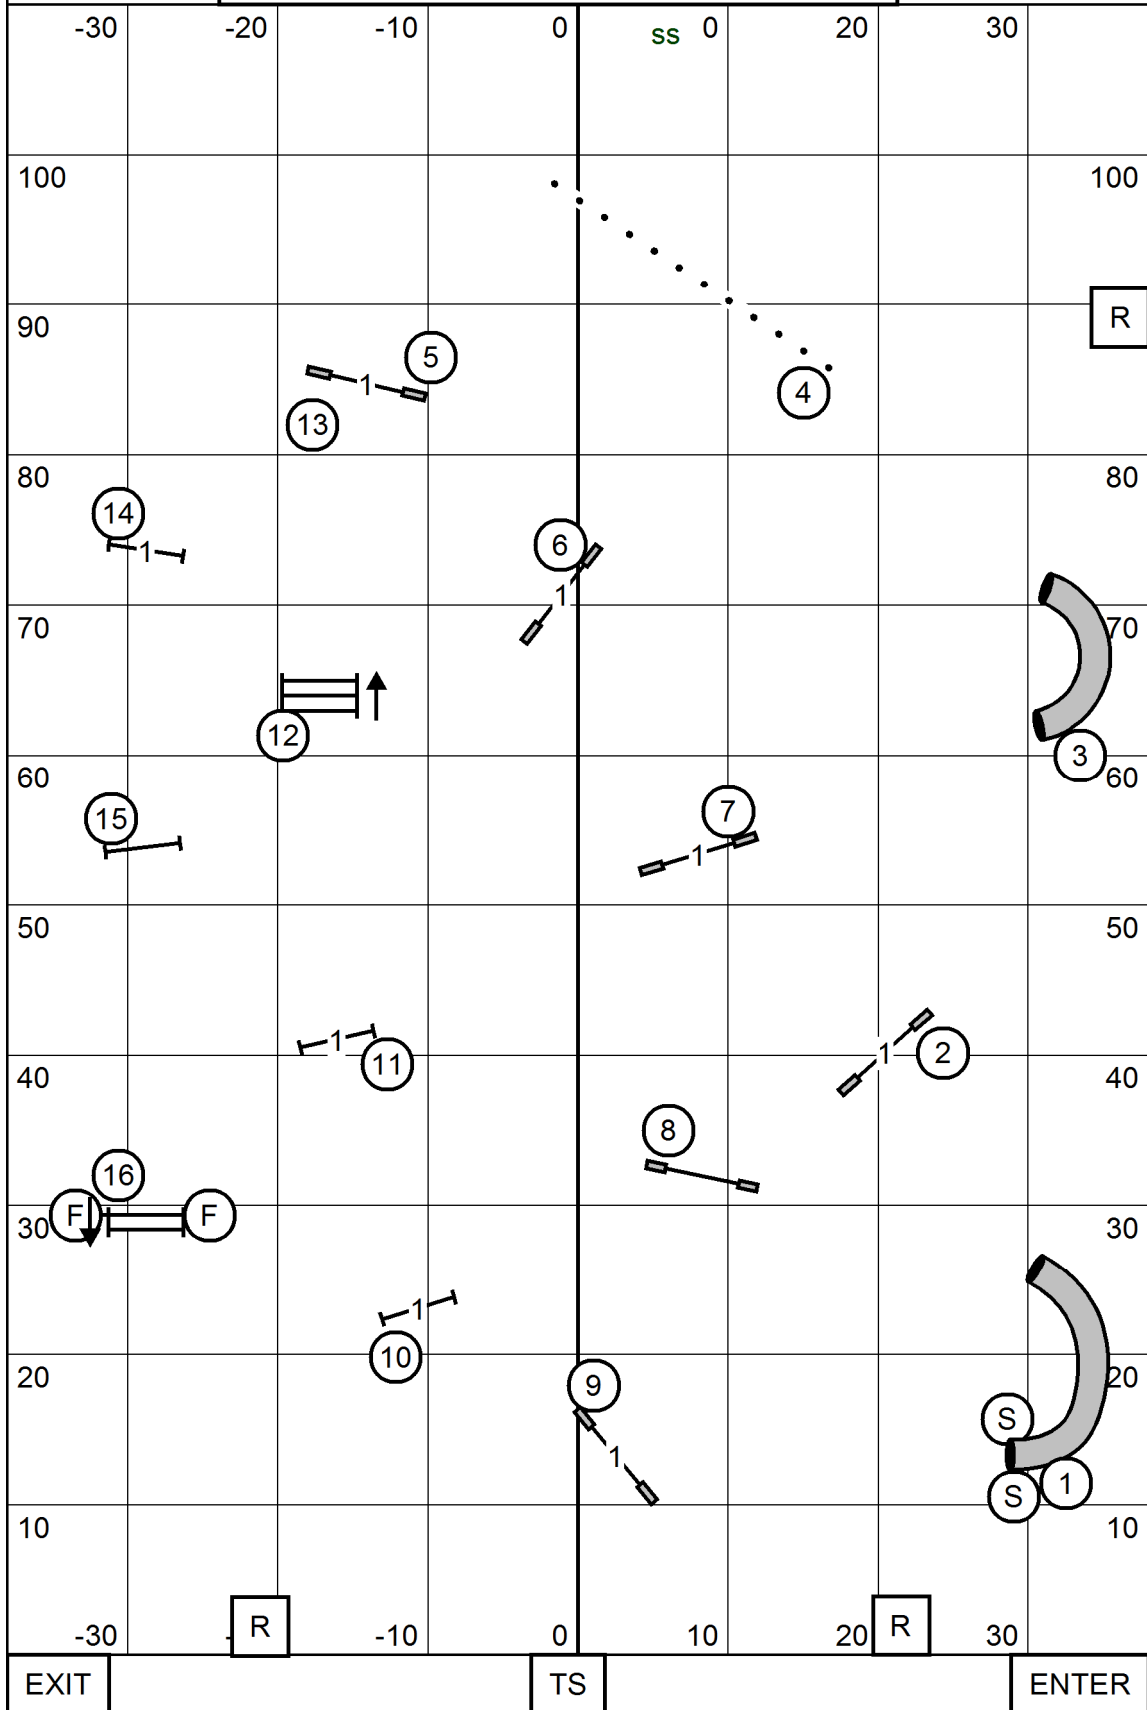

BLUE RIDGE DOG TRAINING CLUB  
 FRIDAY JULY 9, 2021  
 SPORTSPLEX SPORTS AND EVENT CENTER  
**NOVICE JWW**  
 JUDGE: SHERRY JEFFERSON

BLUE RIDGE DOG TRAINING CLUB  
 FRIDAY JUNE 9, 2021  
 SPORTSPLEX SPORTS AND EVENT CENTER  
**OPEN JWW**  
 JUDGE: SHERRY JEFFERSON