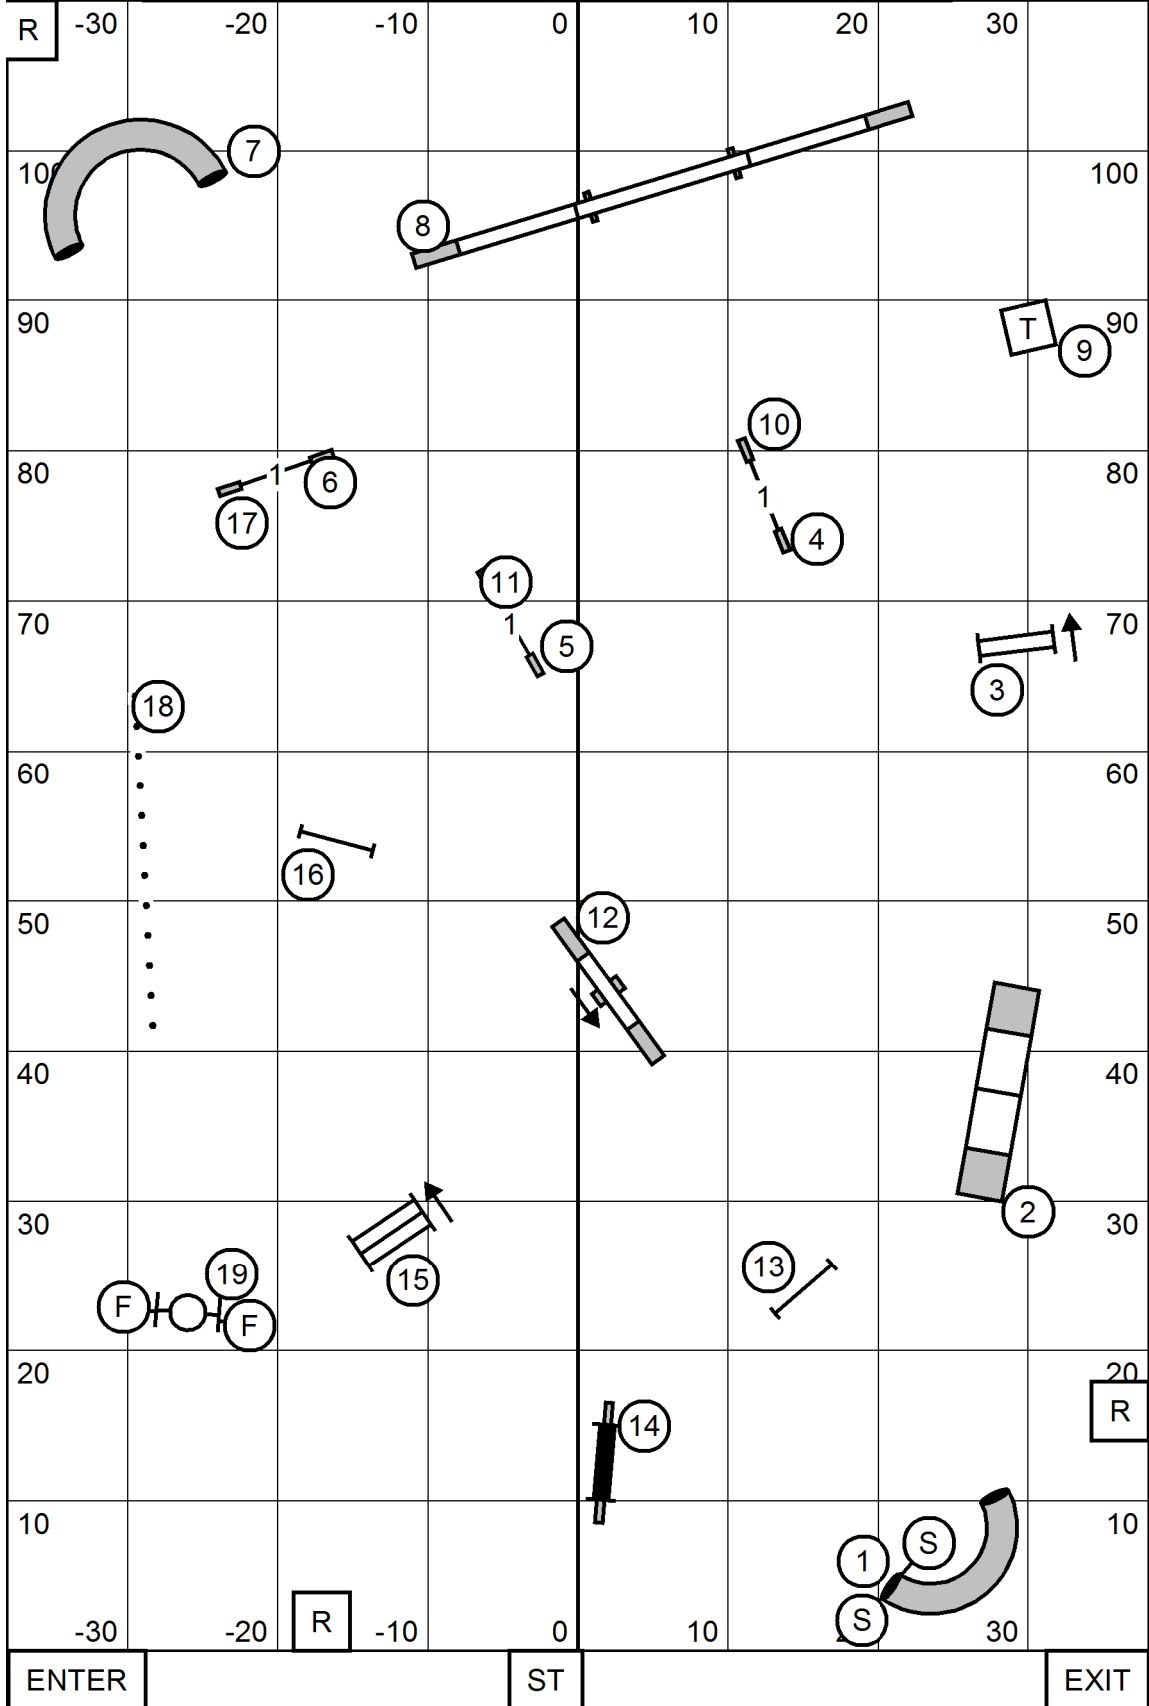

BLUE RIDGE DOG TRAINING CLUB
SPORTSPLEX INDOOR SPORTS AND EVENT CENTER
FRIDAY JULY 9, 2021
MASTER/EXCELLENT STANDARD
JUDGE: SHERRY JEFFERSON