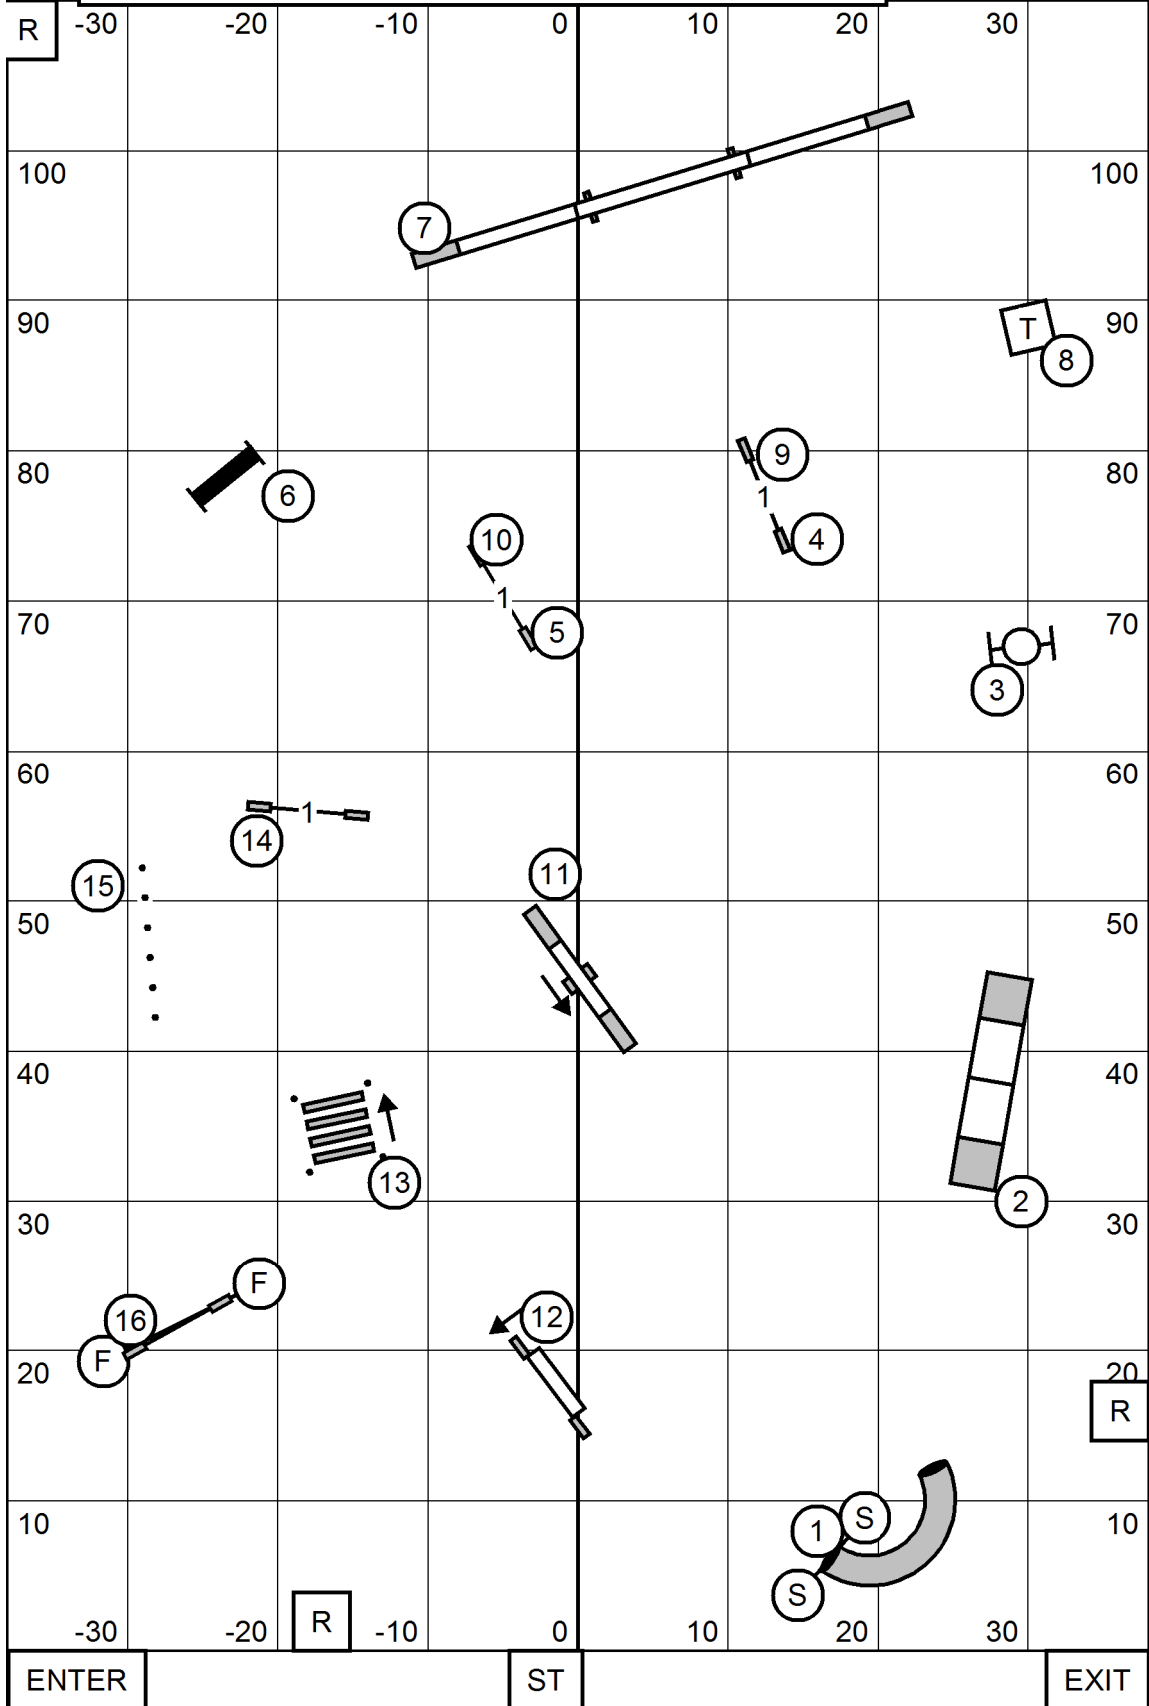

BLUE RIDGE DOG TRAINING CLUB
SPORTSPLEX INDOOR SPORTS AND EVENT CENTER
FRIDAY JULY 9, 2021
NOVICE STANDARD
JUDGE: SHERRY JEFFERSON