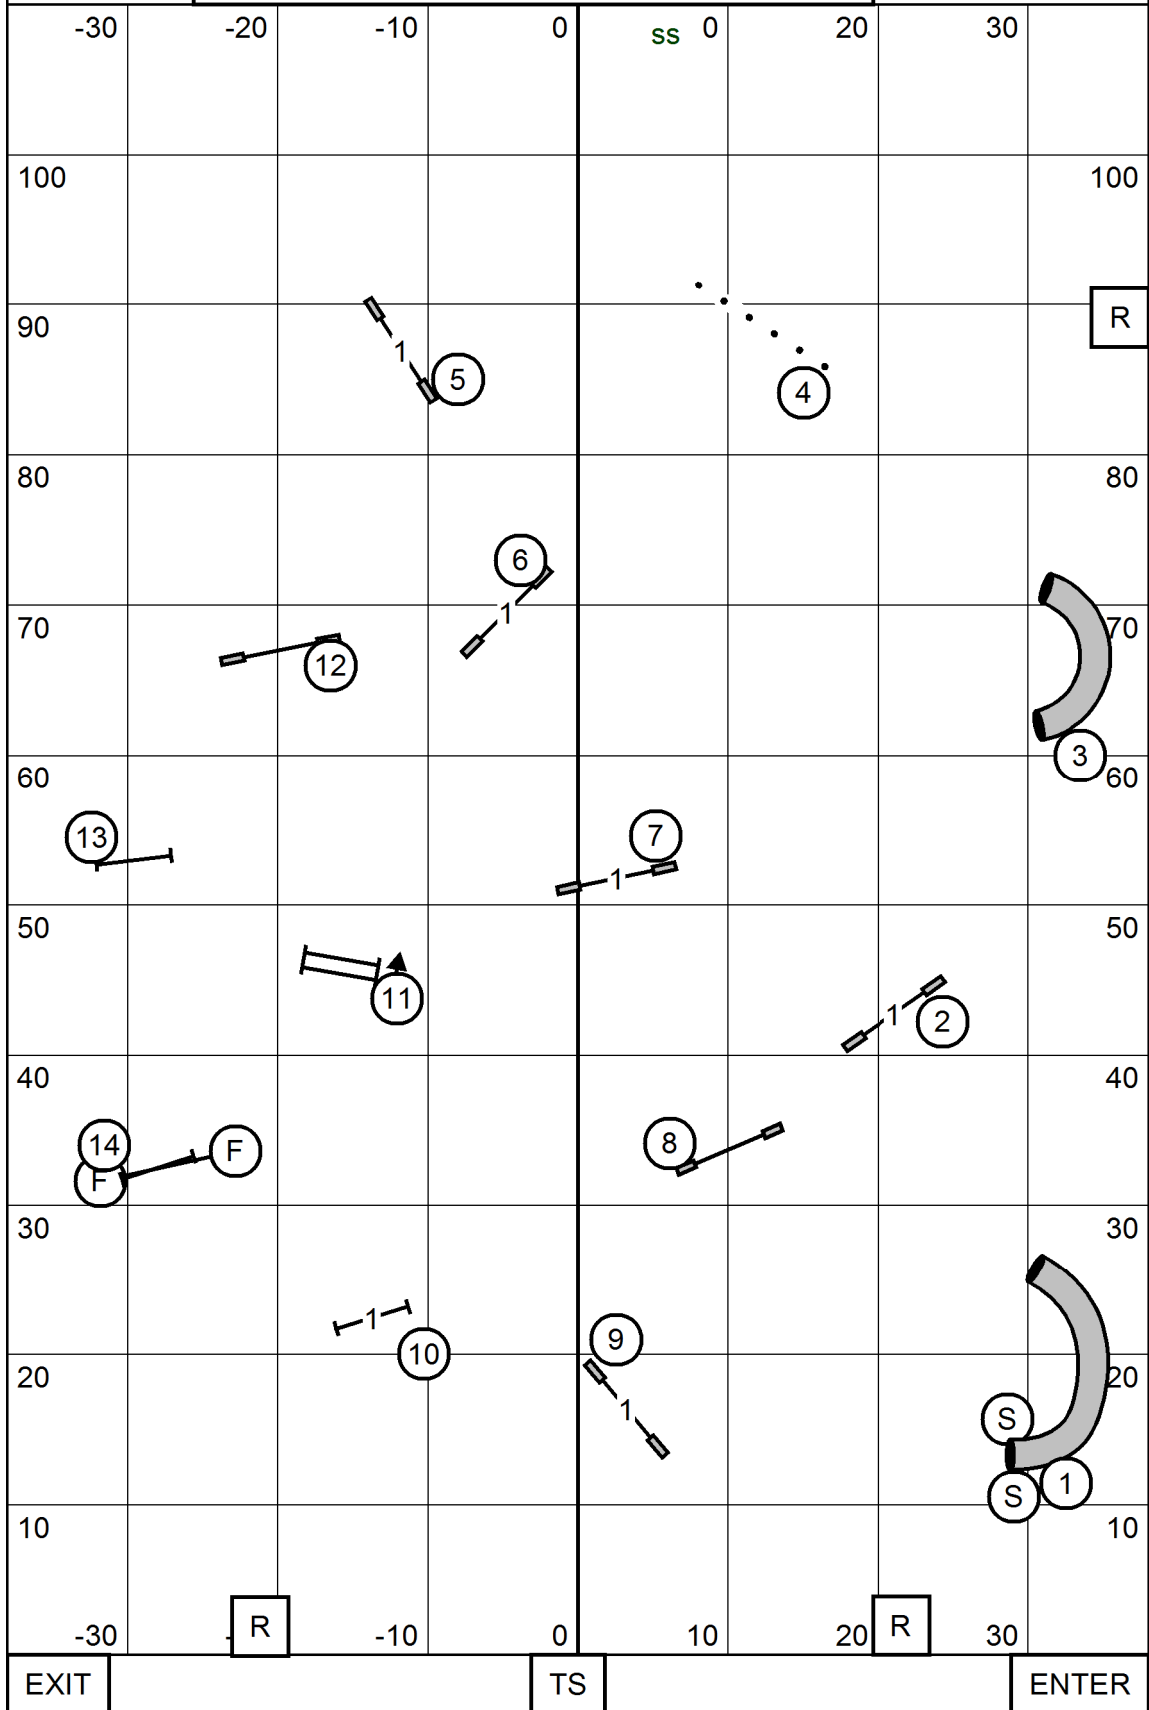

BLUE RIDGE DOG TRAINING CLUB  
 FRIDAY JULY 9, 2021  
 SPORTSPLEX SPORTS AND EVENT CENTER  
**NOVICE JWW**  
 JUDGE: SHERRY JEFFERSON

BLUE RIDGE DOG TRAINING CLUB  
 FRIDAY JUNE 9, 2021  
 SPORTSPLEX SPORTS AND EVENT CENTER  
**OPEN JWW**  
 JUDGE: SHERRY JEFFERSON