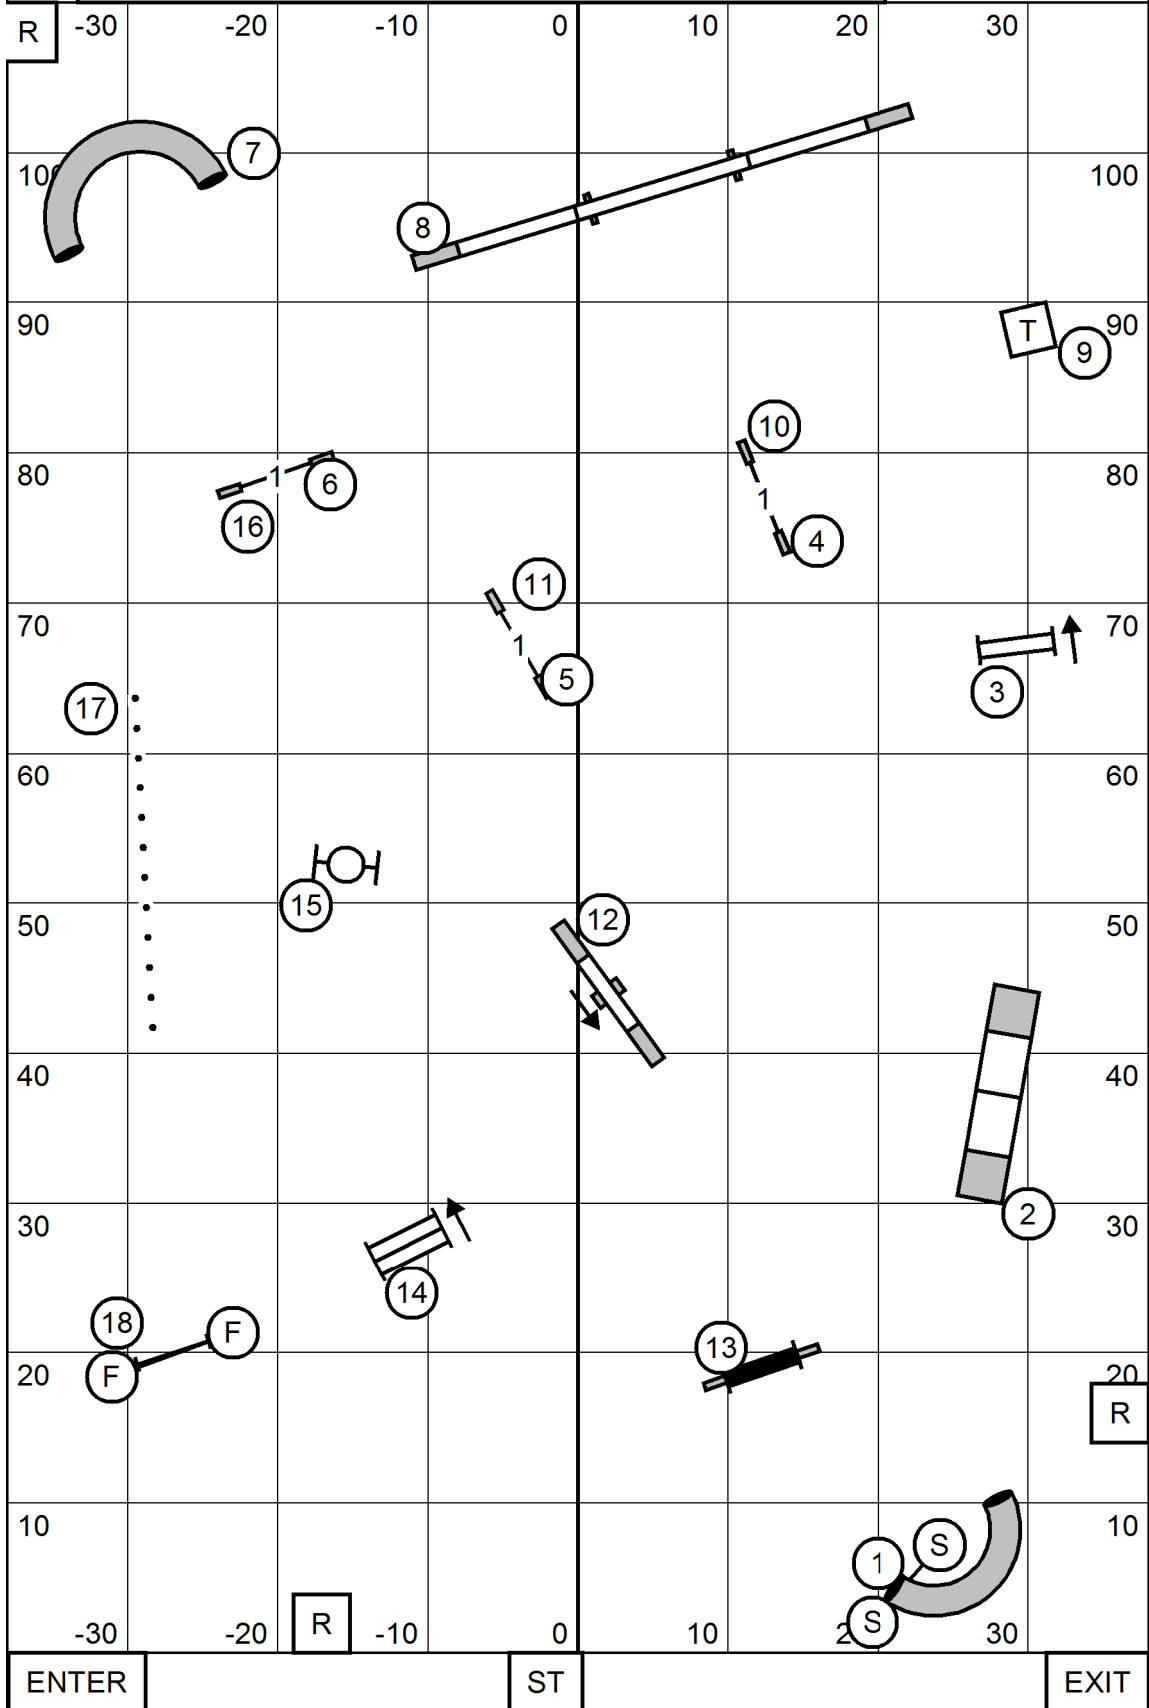

BLUE RIDGE DOG TRAINING CLUB
SPORTSPLES INDOOR SPORTS AND EVENT CENTER
FRIDAY JULY 9, 2021
OPEN STANDARD
JUDGE: SHERRY JEFFERSON