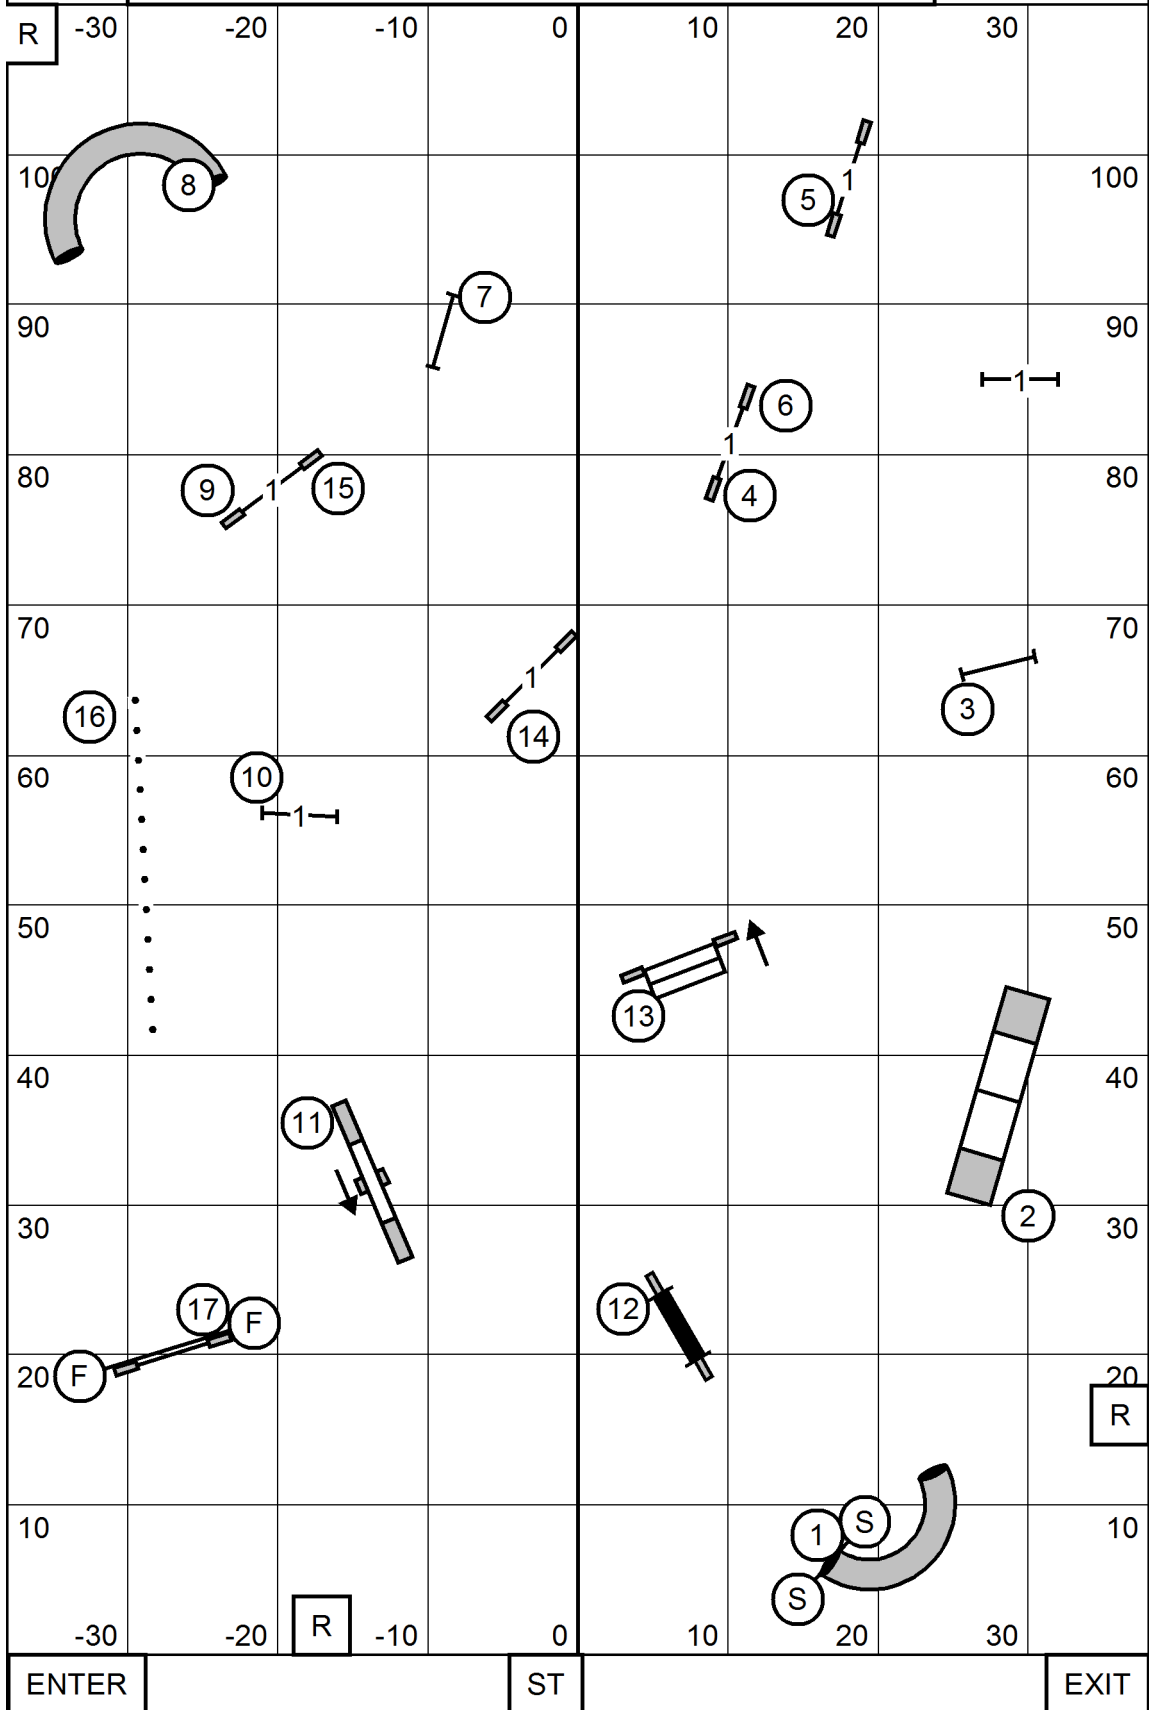

BLUE RIDGE DOG TRAINING CLUB
SPORTSPLEX INDOOR SPORTS AND EVENT CENTER
FRIDAY JULY 9, 2021
TIME 2 BEAT
JUDGE: SHERRY JEFFERSON