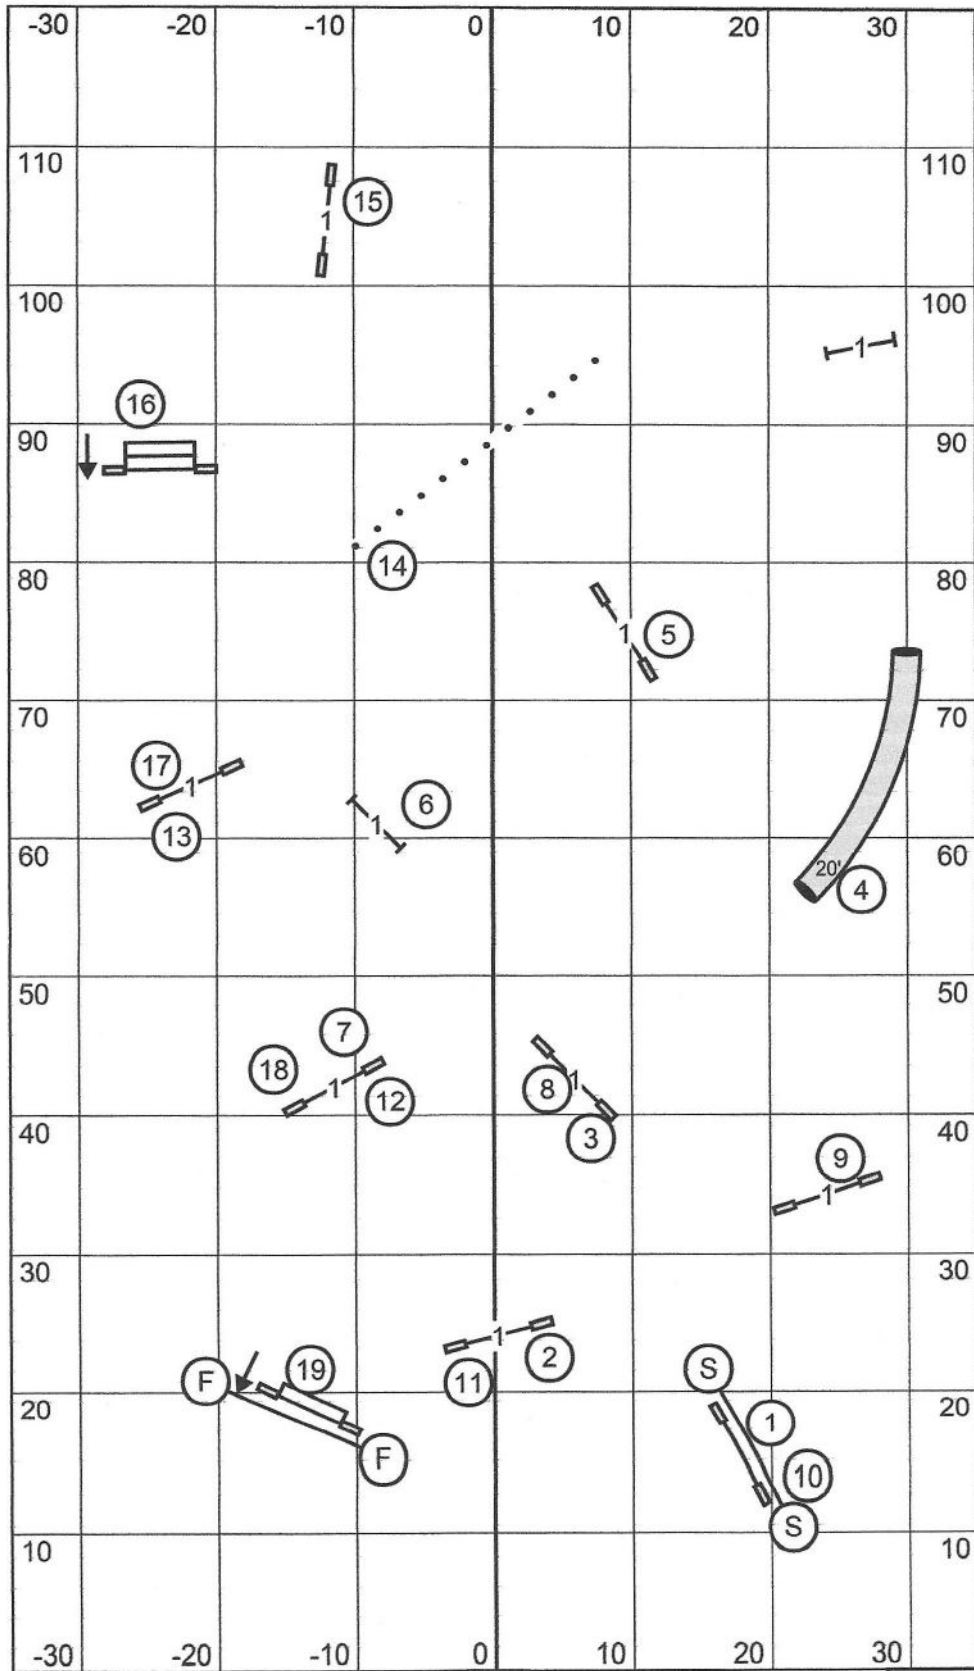

Premier Jumpers w/ Weaves

Charlottesville-Albemarle Kennel Club
 Walnut Hill Farm (70' x 120') ~ Reva, VA
 March 2, 2024 ~ AKC Judge Laura Kuterbach

Gate T/S Gate

Exc / Master Jumpers w/ Weaves

Charlottesville-Albemarle Kennel Club
 Walnut Hill Farm (70' x 120') ~ Reva, VA
 March 2, 2024 ~ AKC Judge Laura Kuterbach

Excellent / Master Standard

Charlottesville-Albemarle Kennel Club
 Walnut Hill Farm (70' x 120') ~ Reva, VA
 March 2, 2024 ~ AKC Judge Laura Kuterbach

Gate T/S Gate

Open Standard

Charlottesville-Albemarle Kennel Club
 Walnut Hill Farm (70' x 120') ~ Reva, VA
 March 2, 2024 ~ AKC Judge Laura Kuterbach

Novice Standard

Charlottesville-Albemarle Kennel Club
 Walnut Hill Farm (70' x 120') ~ Reva, VA
 March 2, 2024 ~ AKC Judge Laura Kuterbach

Open Jumpers w/ Weaves

Charlottesville-Albemarle Kennel Club
 Walnut Hill Farm (70' x 120') ~ Reva, VA
 March 2, 2024 ~ AKC Judge Laura Kuterbach

Novice Jumpers w/ Weaves

Charlottesville-Albemarle Kennel Club
 Walnut Hill Farm (70' x 120') ~ Reva, VA
 March 2, 2024 ~ AKC Judge Laura Kuterbach