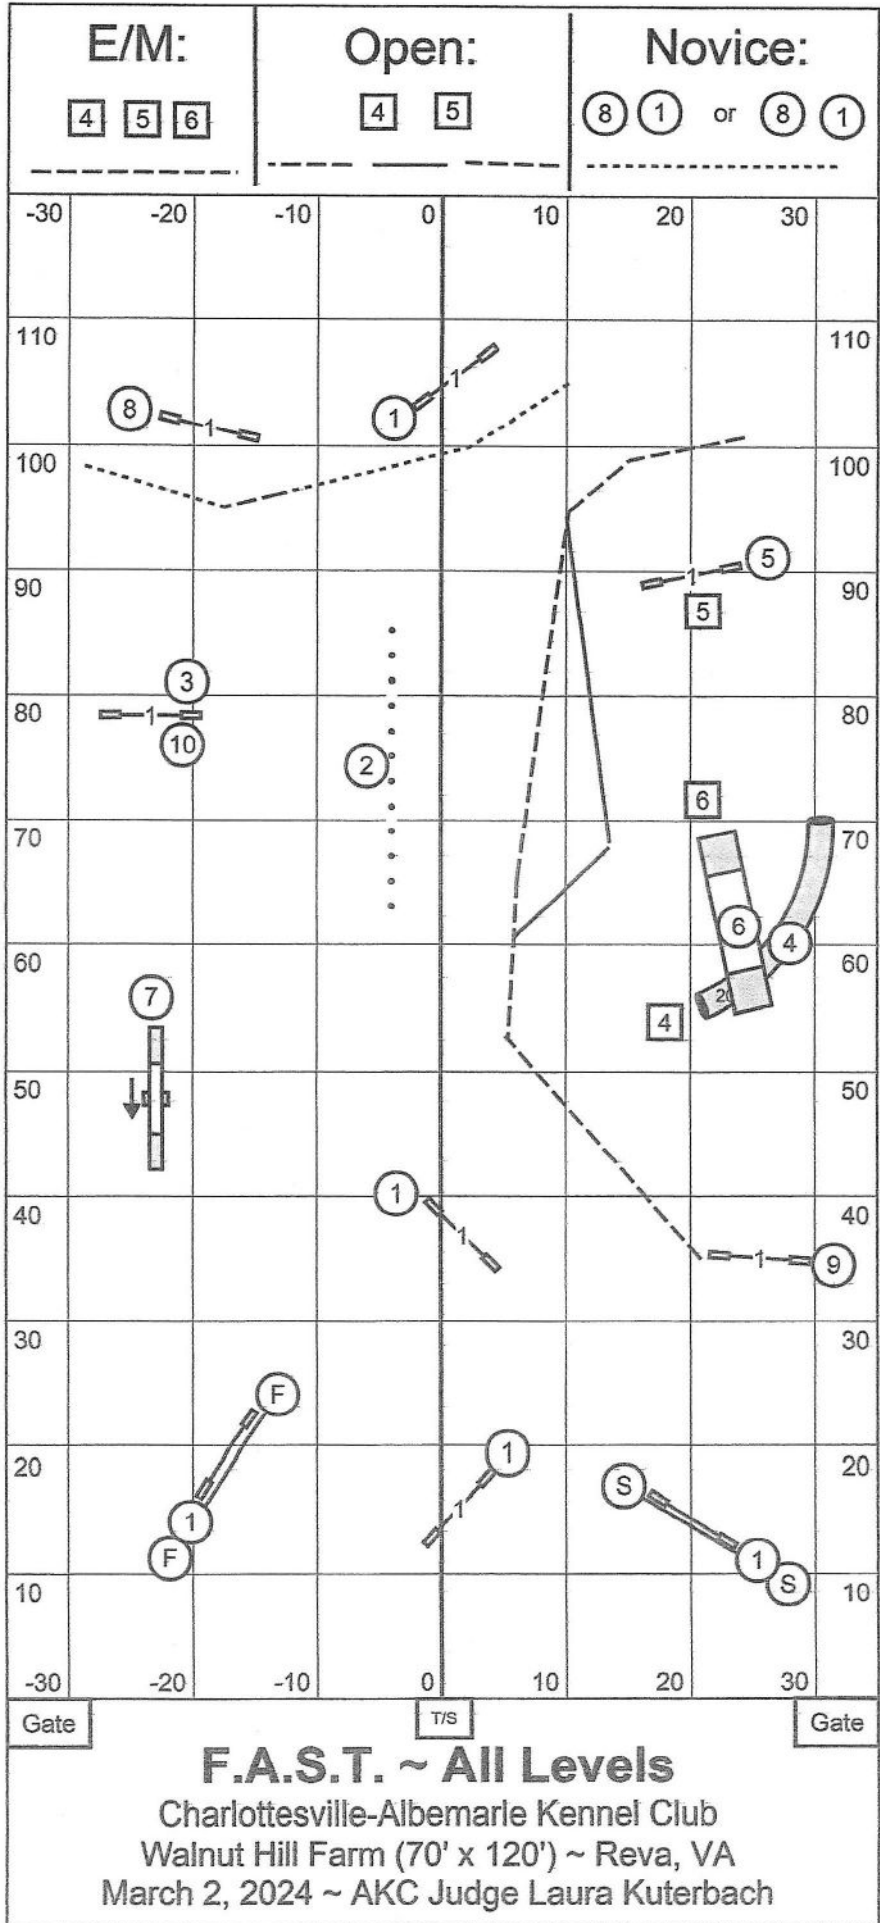

Premier Jumpers w/ Weaves

Charlottesville-Albemarle Kennel Club
 Walnut Hill Farm (70' x 120') ~ Reva, VA
 March 2, 2024 ~ AKC Judge Laura Kuterbach

Gate T/S Gate

Exc / Master Jumpers w/ Weaves

Charlottesville-Albemarle Kennel Club
 Walnut Hill Farm (70' x 120') ~ Reva, VA
 March 2, 2024 ~ AKC Judge Laura Kuterbach

Excellent / Master Standard

Charlottesville-Albemarle Kennel Club
 Walnut Hill Farm (70' x 120') ~ Reva, VA
 March 2, 2024 ~ AKC Judge Laura Kuterbach

Gate T/S Gate

Open Standard

Charlottesville-Albemarle Kennel Club
 Walnut Hill Farm (70' x 120') ~ Reva, VA
 March 2, 2024 ~ AKC Judge Laura Kuterbach

Novice Standard

Charlottesville-Albemarle Kennel Club
 Walnut Hill Farm (70' x 120') ~ Reva, VA
 March 2, 2024 ~ AKC Judge Laura Kuterbach

Open Jumpers w/ Weaves

Charlottesville-Albemarle Kennel Club
 Walnut Hill Farm (70' x 120') ~ Reva, VA
 March 2, 2024 ~ AKC Judge Laura Kuterbach