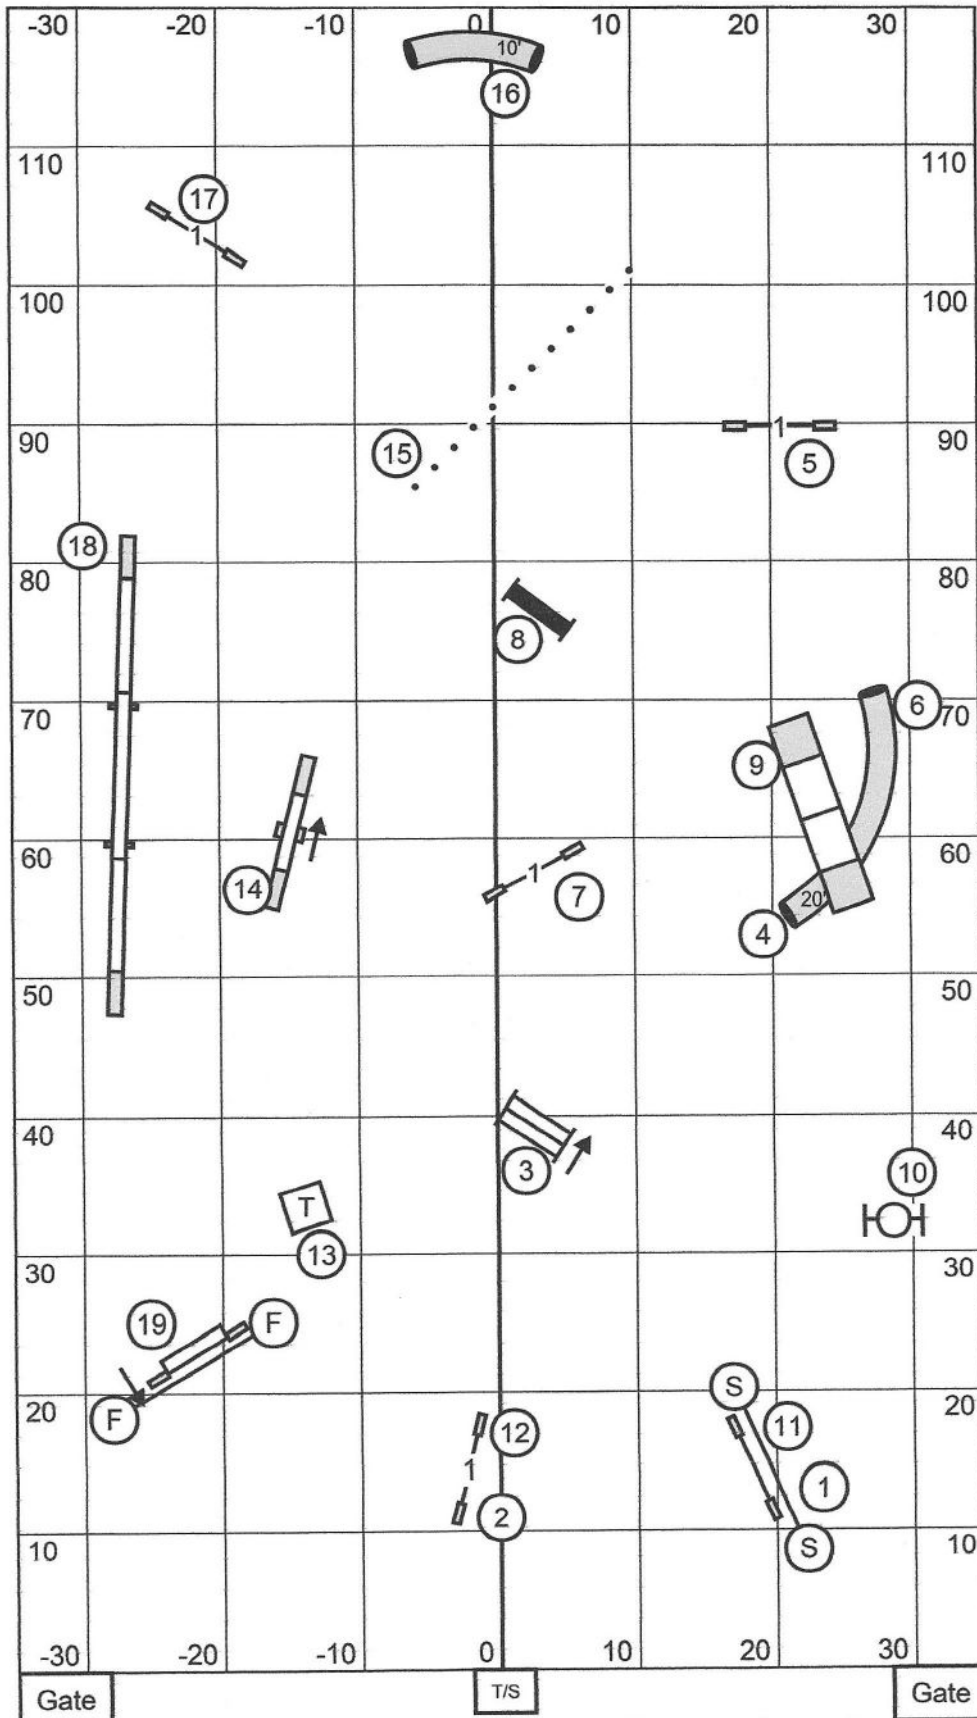

Premier Jumpers w/ Weaves

Charlottesville-Albemarle Kennel Club
 Walnut Hill Farm (70' x 120') ~ Reva, VA
 March 2, 2024 ~ AKC Judge Laura Kuterbach

Gate T/S Gate

Exc / Master Jumpers w/ Weaves

Charlottesville-Albemarle Kennel Club
 Walnut Hill Farm (70' x 120') ~ Reva, VA
 March 2, 2024 ~ AKC Judge Laura Kuterbach

Excellent / Master Standard

Charlottesville-Albemarle Kennel Club
 Walnut Hill Farm (70' x 120') ~ Reva, VA
 March 2, 2024 ~ AKC Judge Laura Kuterbach

Gate T/S Gate

Open Standard

Charlottesville-Albemarle Kennel Club
 Walnut Hill Farm (70' x 120') ~ Reva, VA
 March 2, 2024 ~ AKC Judge Laura Kuterbach

Novice Standard

Charlottesville-Albemarle Kennel Club
 Walnut Hill Farm (70' x 120') ~ Reva, VA
 March 2, 2024 ~ AKC Judge Laura Kuterbach

Open Jumpers w/ Weaves

Charlottesville-Albemarle Kennel Club
 Walnut Hill Farm (70' x 120') ~ Reva, VA
 March 2, 2024 ~ AKC Judge Laura Kuterbach

Novice Jumpers w/ Weaves

Charlottesville-Albemarle Kennel Club
 Walnut Hill Farm (70' x 120') ~ Reva, VA
 March 2, 2024 ~ AKC Judge Laura Kuterbach