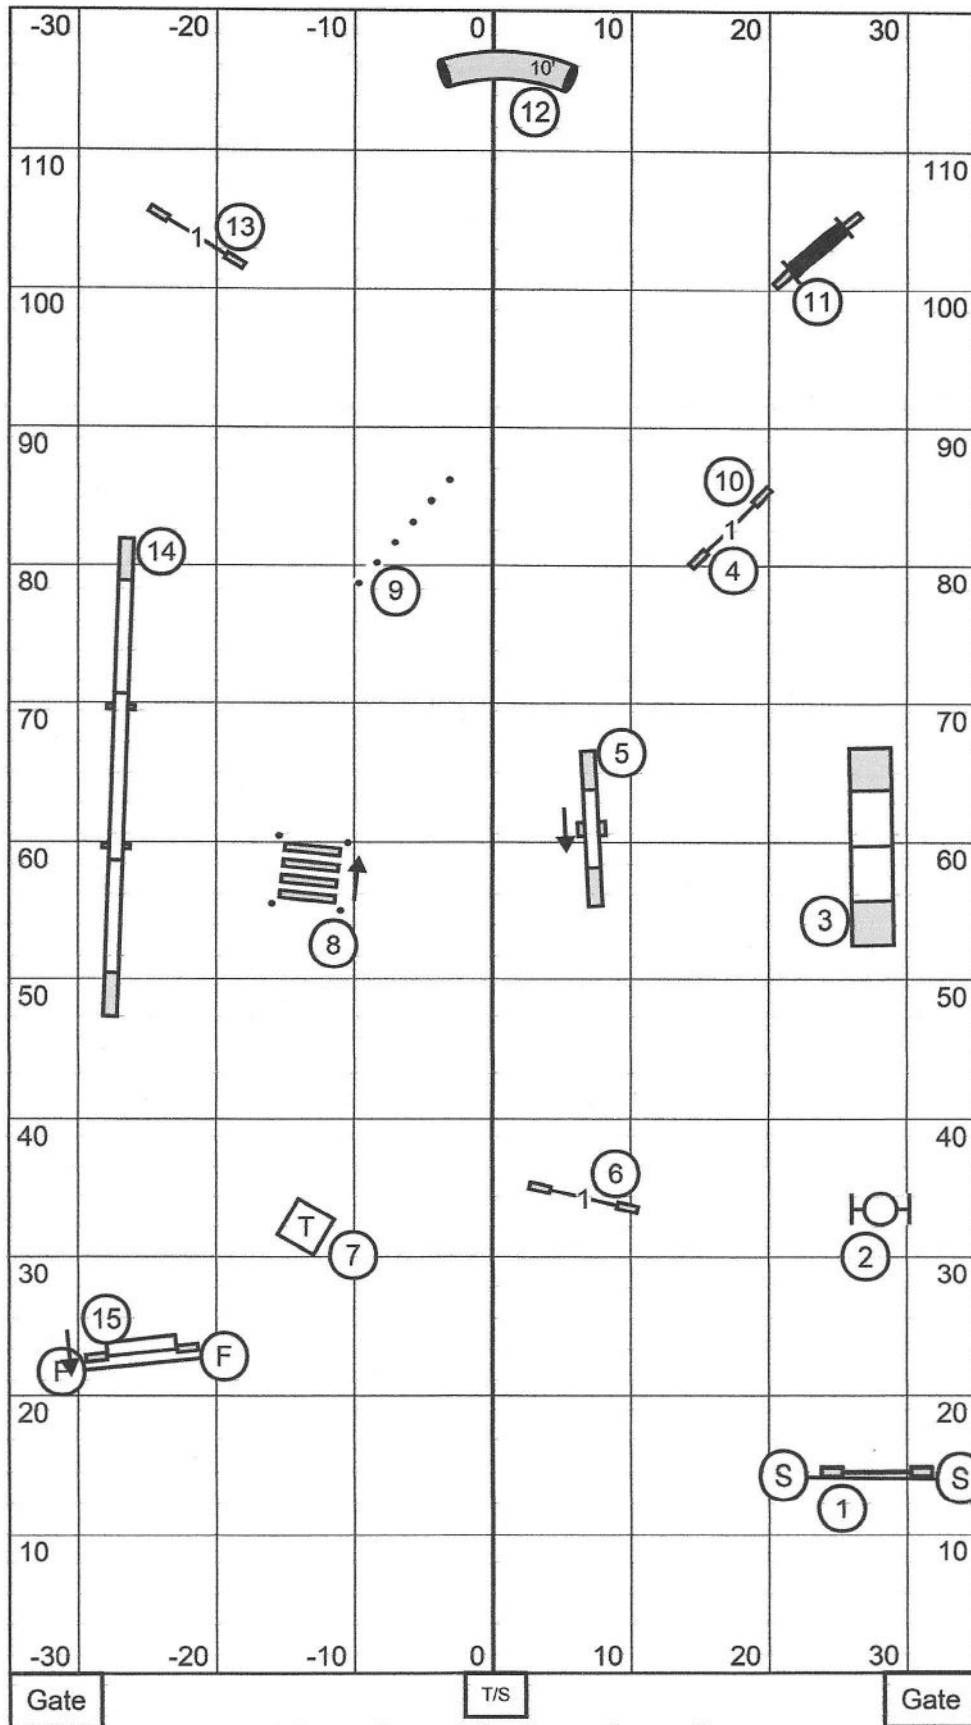

Premier Jumpers w/ Weaves

Charlottesville-Albemarle Kennel Club
 Walnut Hill Farm (70' x 120') ~ Reva, VA
 March 2, 2024 ~ AKC Judge Laura Kuterbach

Gate T/S Gate

Exc / Master Jumpers w/ Weaves

Charlottesville-Albemarle Kennel Club
 Walnut Hill Farm (70' x 120') ~ Reva, VA
 March 2, 2024 ~ AKC Judge Laura Kuterbach

Excellent / Master Standard

Charlottesville-Albemarle Kennel Club
 Walnut Hill Farm (70' x 120') ~ Reva, VA
 March 2, 2024 ~ AKC Judge Laura Kuterbach

Gate T/S Gate

Open Standard

Charlottesville-Albemarle Kennel Club
 Walnut Hill Farm (70' x 120') ~ Reva, VA
 March 2, 2024 ~ AKC Judge Laura Kuterbach

Novice Standard

Charlottesville-Albemarle Kennel Club
 Walnut Hill Farm (70' x 120') ~ Reva, VA
 March 2, 2024 ~ AKC Judge Laura Kuterbach

Open Jumpers w/ Weaves

Charlottesville-Albemarle Kennel Club
 Walnut Hill Farm (70' x 120') ~ Reva, VA
 March 2, 2024 ~ AKC Judge Laura Kuterbach

Novice Jumpers w/ Weaves

Charlottesville-Albemarle Kennel Club
 Walnut Hill Farm (70' x 120') ~ Reva, VA
 March 2, 2024 ~ AKC Judge Laura Kuterbach