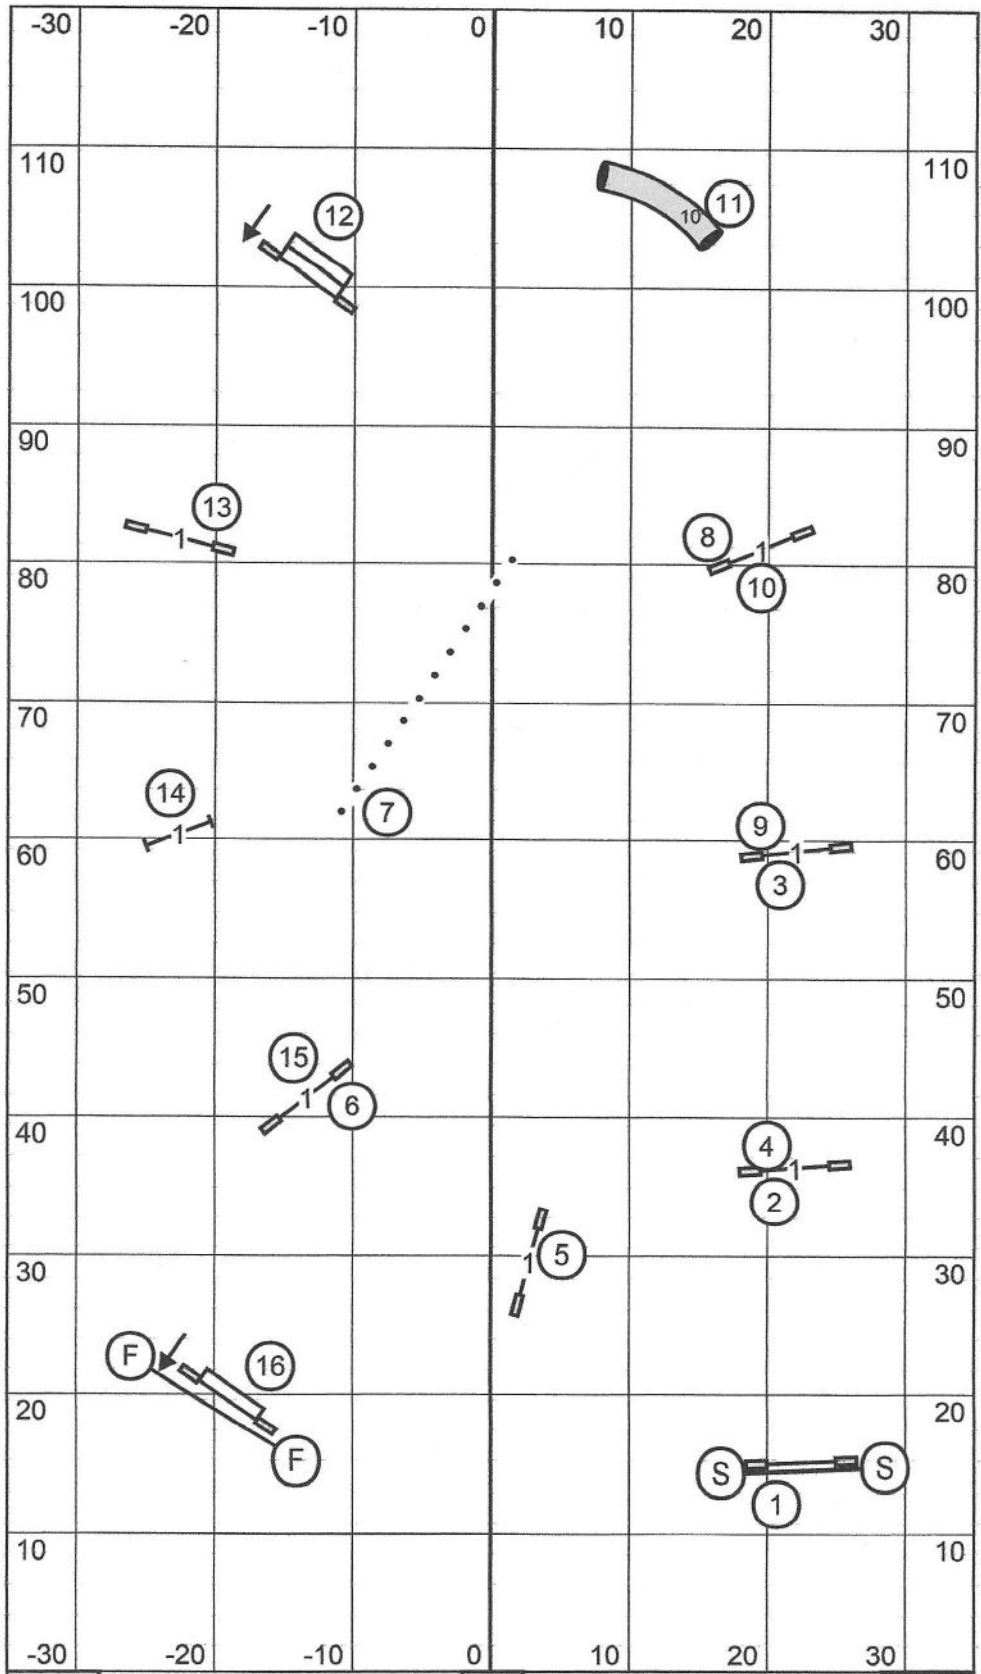

Premier Jumpers w/ Weaves

Charlottesville-Albemarle Kennel Club
 Walnut Hill Farm (70' x 120') ~ Reva, VA
 March 2, 2024 ~ AKC Judge Laura Kuterbach

Gate T/S Gate

Exc / Master Jumpers w/ Weaves

Charlottesville-Albemarle Kennel Club
 Walnut Hill Farm (70' x 120') ~ Reva, VA
 March 2, 2024 ~ AKC Judge Laura Kuterbach

Excellent / Master Standard

Charlottesville-Albemarle Kennel Club
 Walnut Hill Farm (70' x 120') ~ Reva, VA
 March 2, 2024 ~ AKC Judge Laura Kuterbach

Gate T/S Gate

Open Standard

Charlottesville-Albemarle Kennel Club
 Walnut Hill Farm (70' x 120') ~ Reva, VA
 March 2, 2024 ~ AKC Judge Laura Kuterbach

Novice Standard

Charlottesville-Albemarle Kennel Club
 Walnut Hill Farm (70' x 120') ~ Reva, VA
 March 2, 2024 ~ AKC Judge Laura Kuterbach

Open Jumpers w/ Weaves

Charlottesville-Albemarle Kennel Club
 Walnut Hill Farm (70' x 120') ~ Reva, VA
 March 2, 2024 ~ AKC Judge Laura Kuterbach