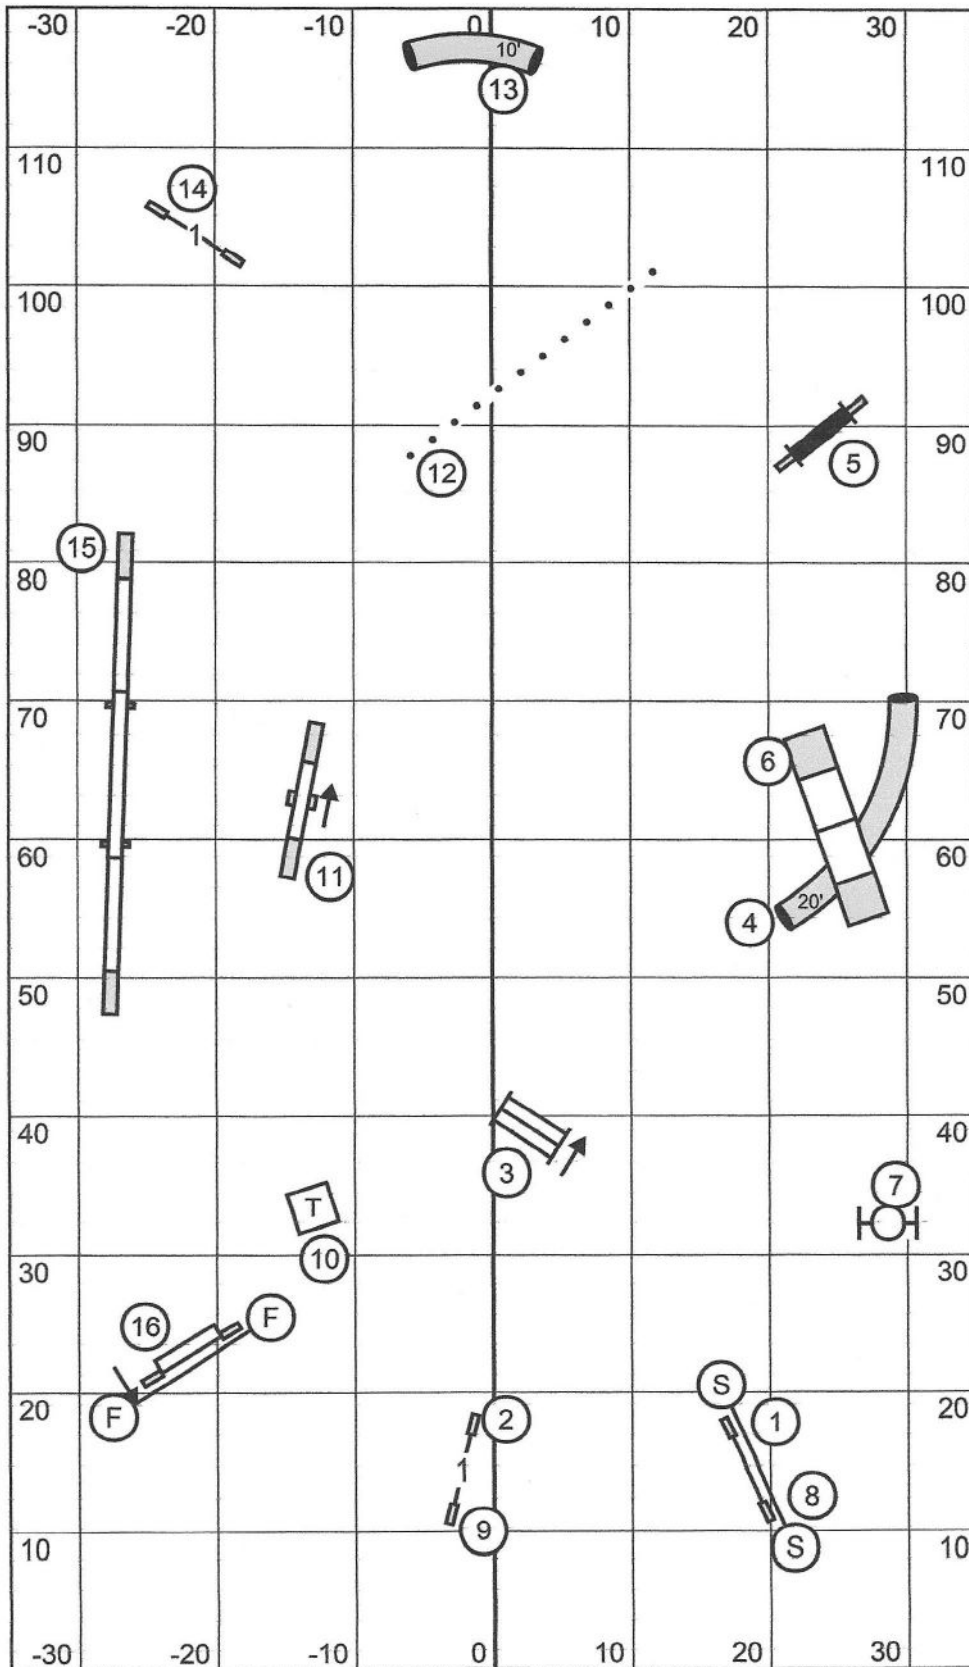

Premier Jumpers w/ Weaves

Charlottesville-Albemarle Kennel Club
 Walnut Hill Farm (70' x 120') ~ Reva, VA
 March 2, 2024 ~ AKC Judge Laura Kuterbach

Gate T/S Gate

Exc / Master Jumpers w/ Weaves

Charlottesville-Albemarle Kennel Club
 Walnut Hill Farm (70' x 120') ~ Reva, VA
 March 2, 2024 ~ AKC Judge Laura Kuterbach

Excellent / Master Standard

Charlottesville-Albemarle Kennel Club
 Walnut Hill Farm (70' x 120') ~ Reva, VA
 March 2, 2024 ~ AKC Judge Laura Kuterbach

Gate T/S Gate

Open Standard

Charlottesville-Albemarle Kennel Club
 Walnut Hill Farm (70' x 120') ~ Reva, VA
 March 2, 2024 ~ AKC Judge Laura Kuterbach

Novice Standard

Charlottesville-Albemarle Kennel Club
 Walnut Hill Farm (70' x 120') ~ Reva, VA
 March 2, 2024 ~ AKC Judge Laura Kuterbach

Open Jumpers w/ Weaves

Charlottesville-Albemarle Kennel Club
 Walnut Hill Farm (70' x 120') ~ Reva, VA
 March 2, 2024 ~ AKC Judge Laura Kuterbach

Novice Jumpers w/ Weaves

Charlottesville-Albemarle Kennel Club
 Walnut Hill Farm (70' x 120') ~ Reva, VA
 March 2, 2024 ~ AKC Judge Laura Kuterbach