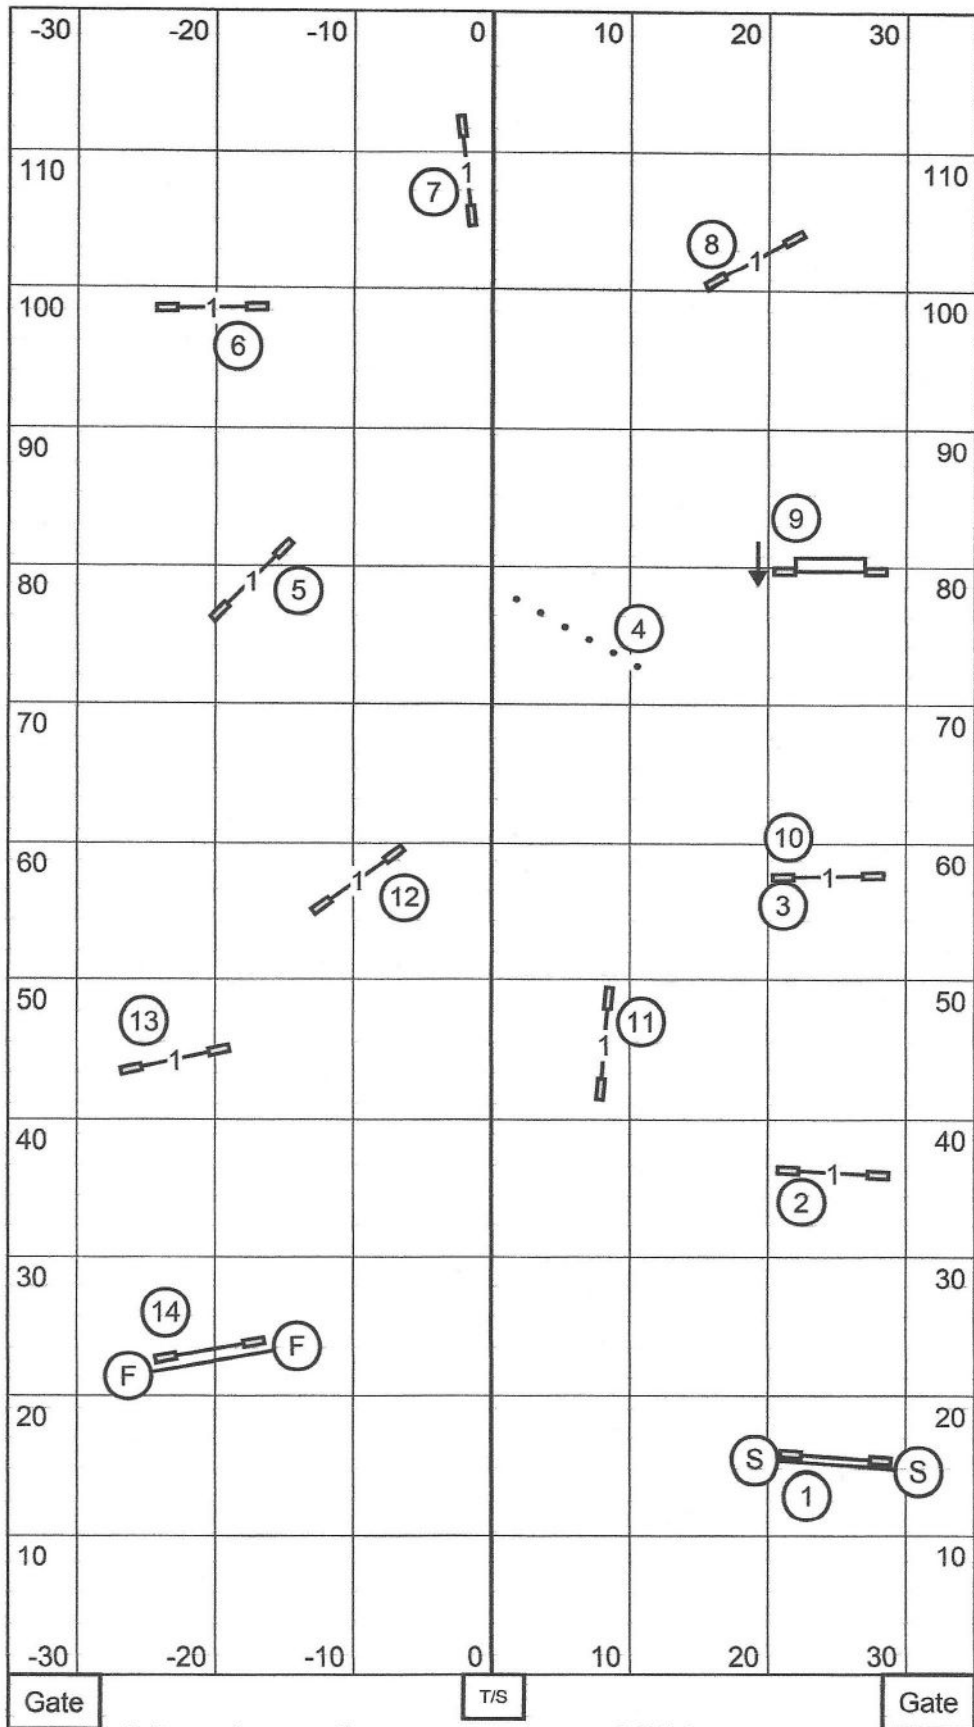

Premier Jumpers w/ Weaves

Charlottesville-Albemarle Kennel Club
 Walnut Hill Farm (70' x 120') ~ Reva, VA
 March 2, 2024 ~ AKC Judge Laura Kuterbach

Gate T/S Gate

Exc / Master Jumpers w/ Weaves

Charlottesville-Albemarle Kennel Club
 Walnut Hill Farm (70' x 120') ~ Reva, VA
 March 2, 2024 ~ AKC Judge Laura Kuterbach

Excellent / Master Standard

Charlottesville-Albemarle Kennel Club
 Walnut Hill Farm (70' x 120') ~ Reva, VA
 March 2, 2024 ~ AKC Judge Laura Kuterbach

Gate T/S Gate

Open Standard

Charlottesville-Albemarle Kennel Club
 Walnut Hill Farm (70' x 120') ~ Reva, VA
 March 2, 2024 ~ AKC Judge Laura Kuterbach

Novice Standard

Charlottesville-Albemarle Kennel Club
 Walnut Hill Farm (70' x 120') ~ Reva, VA
 March 2, 2024 ~ AKC Judge Laura Kuterbach

Open Jumpers w/ Weaves

Charlottesville-Albemarle Kennel Club
 Walnut Hill Farm (70' x 120') ~ Reva, VA
 March 2, 2024 ~ AKC Judge Laura Kuterbach

Novice Jumpers w/ Weaves

Charlottesville-Albemarle Kennel Club
 Walnut Hill Farm (70' x 120') ~ Reva, VA
 March 2, 2024 ~ AKC Judge Laura Kuterbach