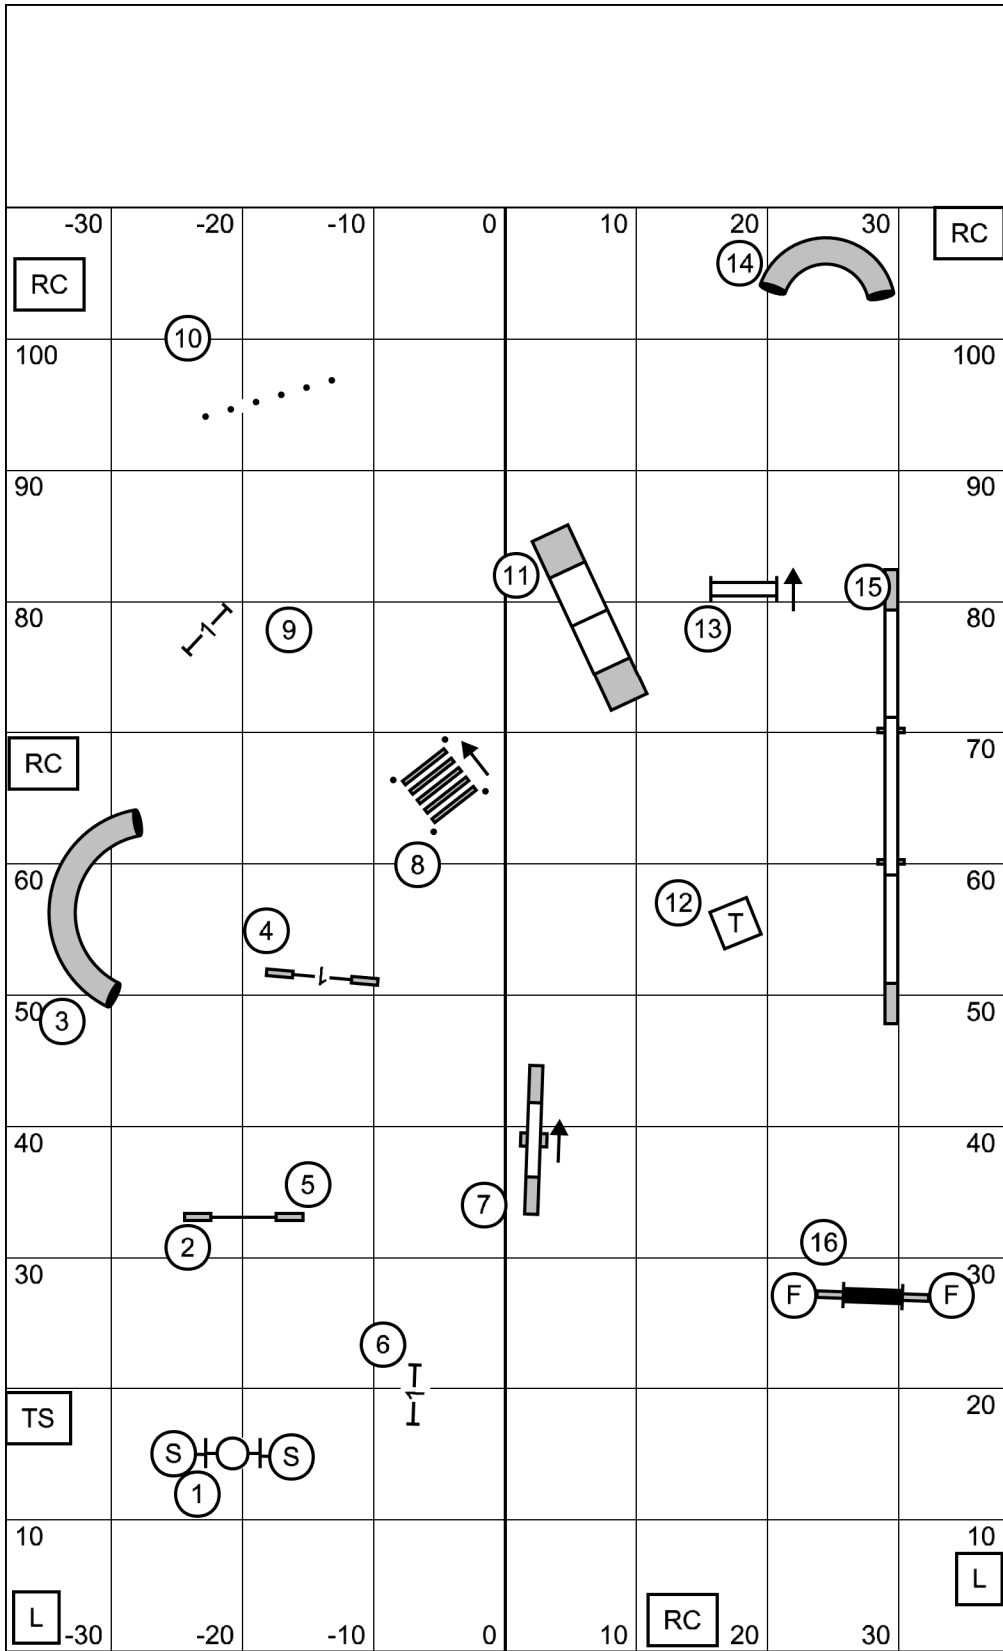

In at #14

ENTER
Dog on Leash

Blue Ridge Dog Training Club
 Saturday December 4 2021 Ex/Master JWW
 76 X 110 Indoors on Astroturf
 Judge Jack Cadalso

E-Timers

EXIT
Dog on Leash

Enter Dog on Leash In at # 15	Blue Ridge Dog Training Club Saturday December 4 2021 Ex/Master Standard 76 X 110 Indoors on Astroturf Judge Jack Cadalso	Exit Dog on Leash
-------------------------------------	---	----------------------

In at #12

ENTER
Dog on Leash

Blue Ridge Dog Training Club
 Saturday December 4 2021 Open JWW
 76 X 110 Indoors on Astroturf
 Judge Jack Cadalso

E-Timers

EXIT
Dog on Leash

Enter
Dog on Leash
In at # 12

Blue Ridge Dog Training Club
Saturday December 4 2021 Open Standard
76 X 110 Indoors on Astroturf
Judge Jack Cadalso

Exit
Dog on Leash

In at #12

ENTER
Dog on Leash

Blue Ridge Dog Training Club
 Saturday December 4 2021 Novice JWW
 76 X 110 Indoors on Astroturf
 Judge Jack Cadalso

E-Timers

EXIT
Dog on Leash

Enter
Dog on Leash
In at # 12

Blue Ridge Dog Training Club
Saturday December 4 2021 Novice Standard
76 X 110 Indoors on Astroturf
Judge Jack Cadalso

Exit
Dog on Leash