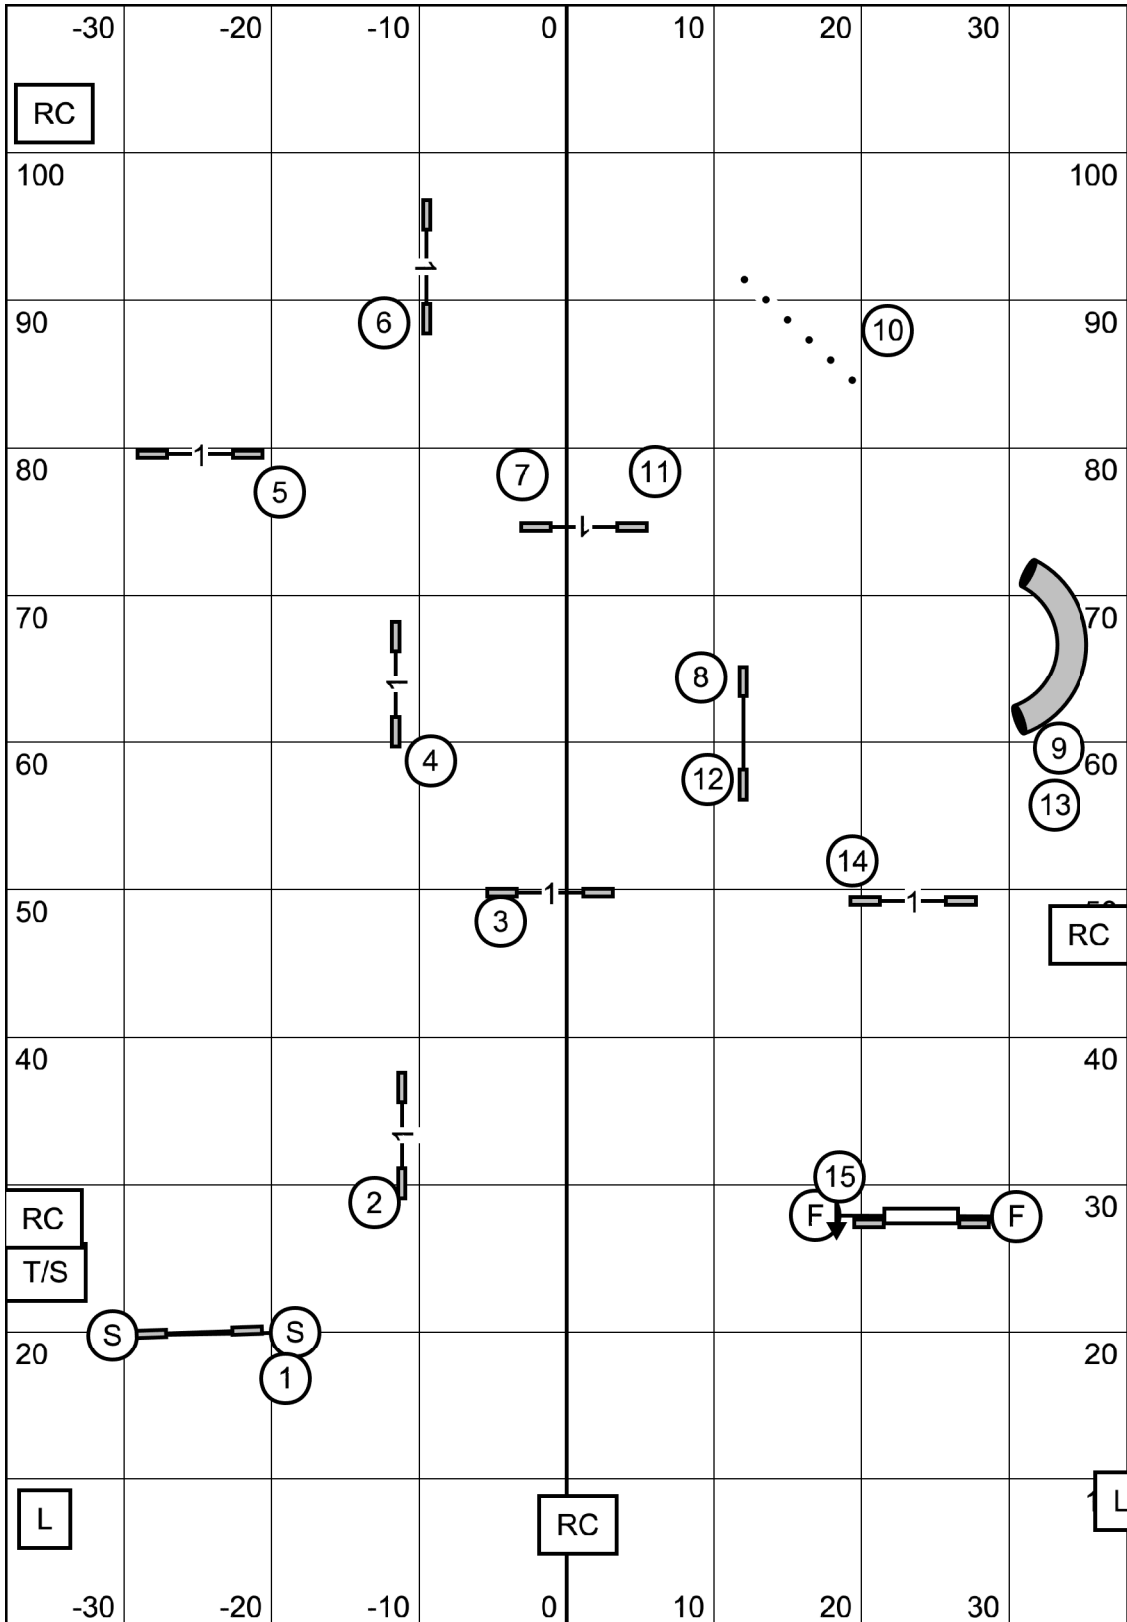

In at #14

ENTER
Dog on Leash

Blue Ridge Dog Training Club
 Saturday December 4 2021 Ex/Master JWW
 76 X 110 Indoors on Astroturf
 Judge Jack Cadalso

E-Timers

EXIT
Dog on Leash

Enter Dog on Leash In at # 15	Blue Ridge Dog Training Club Saturday December 4 2021 Ex/Master Standard 76 X 110 Indoors on Astroturf Judge Jack Cadalso	Exit Dog on Leash
-------------------------------------	---	----------------------

In at #12

ENTER
Dog on Leash

Blue Ridge Dog Training Club
 Saturday December 4 2021 Open JWW
 76 X 110 Indoors on Astroturf
 Judge Jack Cadalso

E-Timers

EXIT
Dog on Leash

Enter
Dog on Leash
In at # 12

Blue Ridge Dog Training Club
Saturday December 4 2021 Open Standard
76 X 110 Indoors on Astroturf
Judge Jack Cadalso

Exit
Dog on Leash

In at #12

ENTER
Dog on Leash

Blue Ridge Dog Training Club
 Saturday December 4 2021 Novice JWW
 76 X 110 Indoors on Astroturf
 Judge Jack Cadalso

E-Timers

EXIT
Dog on Leash

Enter
Dog on Leash
In at # 12

Blue Ridge Dog Training Club
Saturday December 4 2021 Novice Standard
76 X 110 Indoors on Astroturf
Judge Jack Cadalso

Exit
Dog on Leash