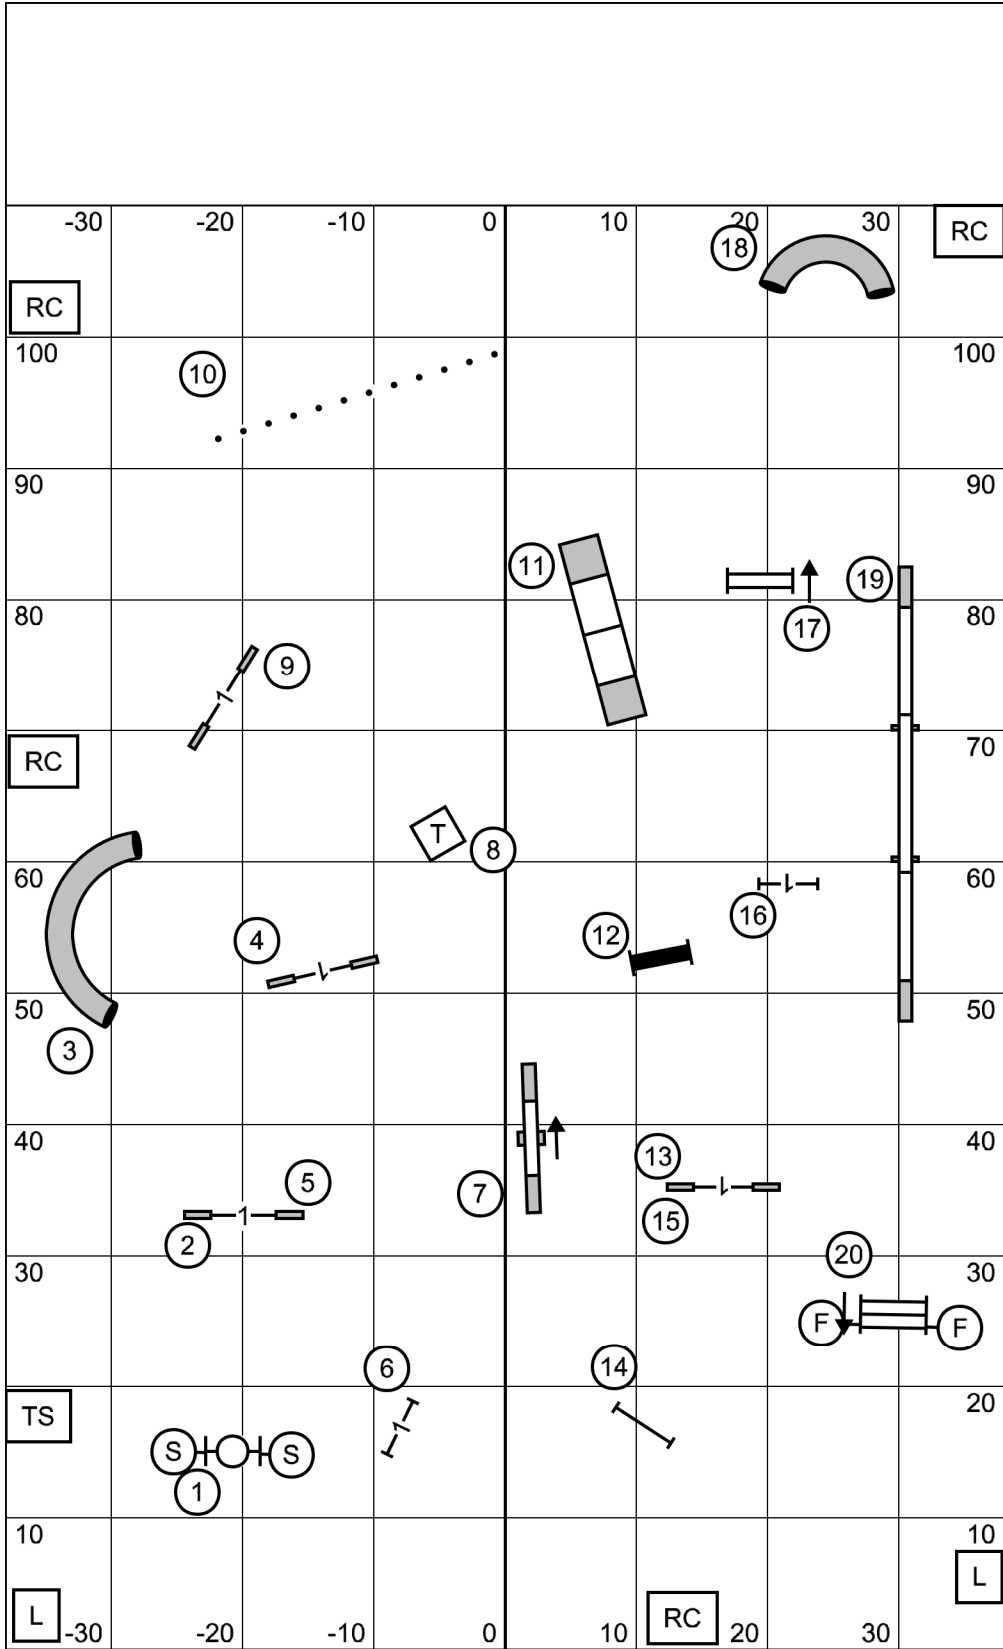

In at #14

ENTER
Dog on Leash

Blue Ridge Dog Training Club
 Saturday December 4 2021 Ex/Master JWW
 76 X 110 Indoors on Astroturf
 Judge Jack Cadalso

E-Timers

EXIT
Dog on Leash

Enter Dog on Leash In at # 15	Blue Ridge Dog Training Club Saturday December 4 2021 Ex/Master Standard 76 X 110 Indoors on Astroturf Judge Jack Cadalso	Exit Dog on Leash
-------------------------------------	---	----------------------

In at #12

ENTER
Dog on Leash

Blue Ridge Dog Training Club
 Saturday December 4 2021 Open JWW
 76 X 110 Indoors on Astroturf
 Judge Jack Cadalso

E-Timers

EXIT
Dog on Leash

Enter
Dog on Leash
In at # 12

Blue Ridge Dog Training Club
Saturday December 4 2021 Open Standard
76 X 110 Indoors on Astroturf
Judge Jack Cadalso

Exit
Dog on Leash

In at #12

ENTER
Dog on Leash

Blue Ridge Dog Training Club
 Saturday December 4 2021 Novice JWW
 76 X 110 Indoors on Astroturf
 Judge Jack Cadalso

E-Timers

EXIT
Dog on Leash

Enter
Dog on Leash
In at # 12

Blue Ridge Dog Training Club
Saturday December 4 2021 Novice Standard
76 X 110 Indoors on Astroturf
Judge Jack Cadalso

Exit
Dog on Leash