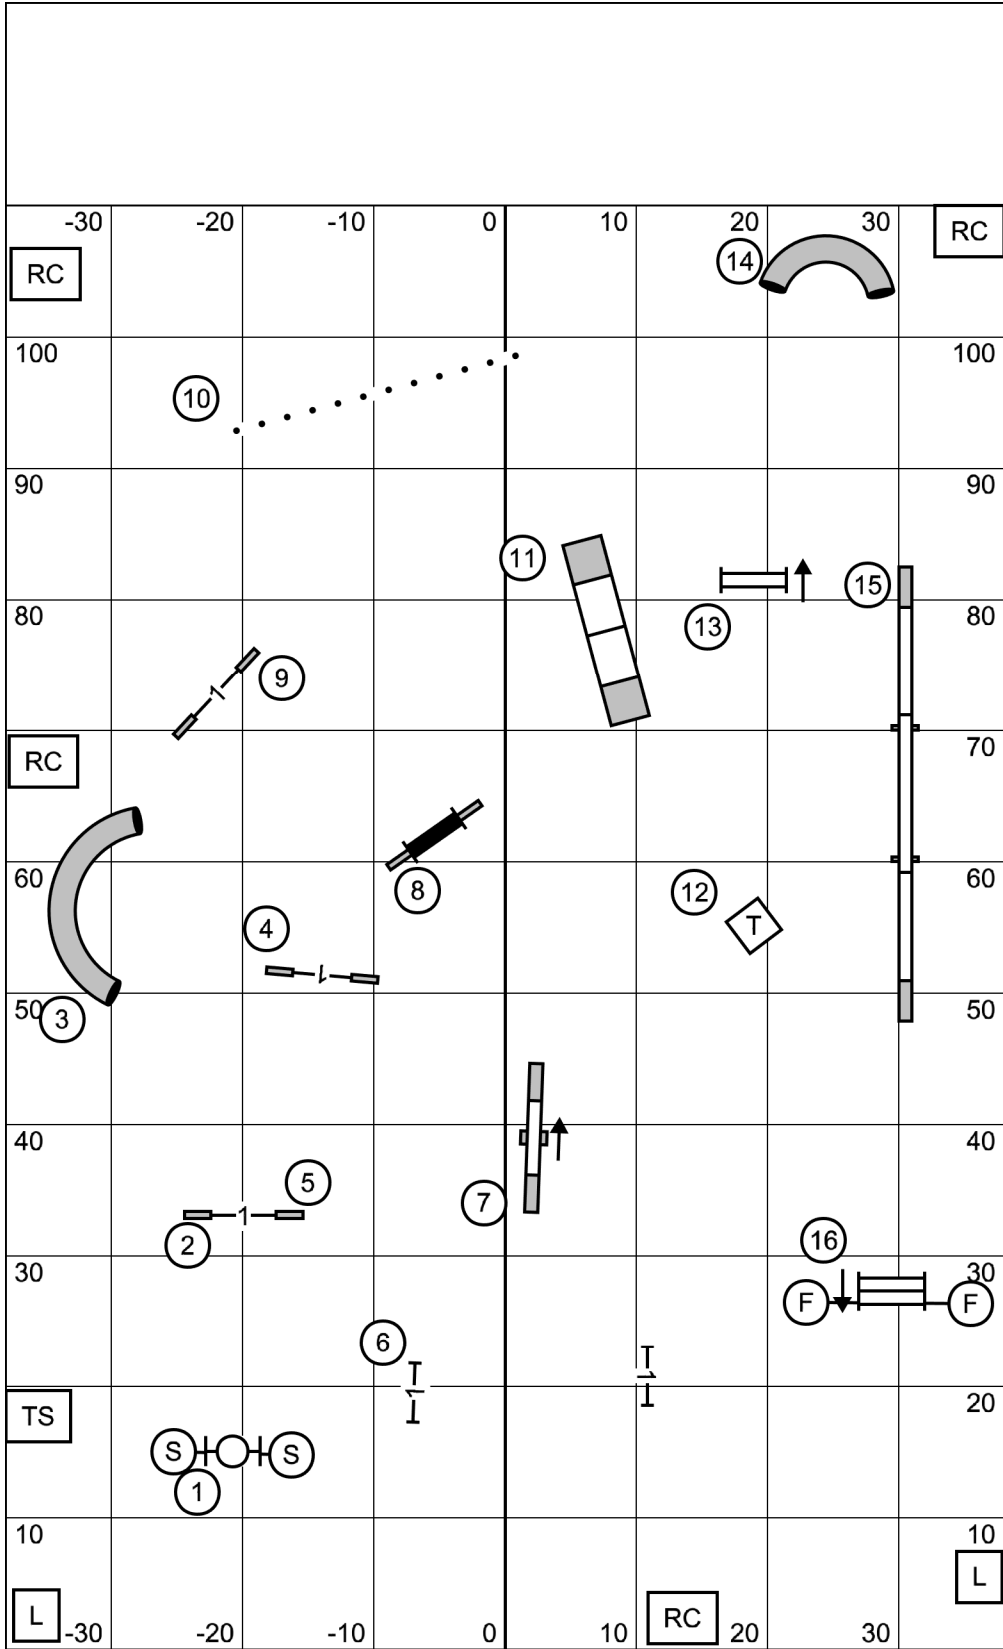

In at #14

ENTER
Dog on Leash

Blue Ridge Dog Training Club
 Saturday December 4 2021 Ex/Master JWW
 76 X 110 Indoors on Astroturf
 Judge Jack Cadalso

E-Timers

EXIT
Dog on Leash

Enter Dog on Leash In at # 15	Blue Ridge Dog Training Club Saturday December 4 2021 Ex/Master Standard 76 X 110 Indoors on Astroturf Judge Jack Cadalso	Exit Dog on Leash
-------------------------------------	---	----------------------

In at #12

ENTER
Dog on Leash

Blue Ridge Dog Training Club
 Saturday December 4 2021 Open JWW
 76 X 110 Indoors on Astroturf
 Judge Jack Cadalso

E-Timers

EXIT
Dog on Leash

Enter
Dog on Leash
In at # 12

Blue Ridge Dog Training Club
Saturday December 4 2021 Open Standard
76 X 110 Indoors on Astroturf
Judge Jack Cadalso

Exit
Dog on Leash

In at #12

ENTER
Dog on Leash

Blue Ridge Dog Training Club
 Saturday December 4 2021 Novice JWW
 76 X 110 Indoors on Astroturf
 Judge Jack Cadalso

E-Timers

EXIT
Dog on Leash

Enter
Dog on Leash
In at # 12

Blue Ridge Dog Training Club
Saturday December 4 2021 Novice Standard
76 X 110 Indoors on Astroturf
Judge Jack Cadalso

Exit
Dog on Leash