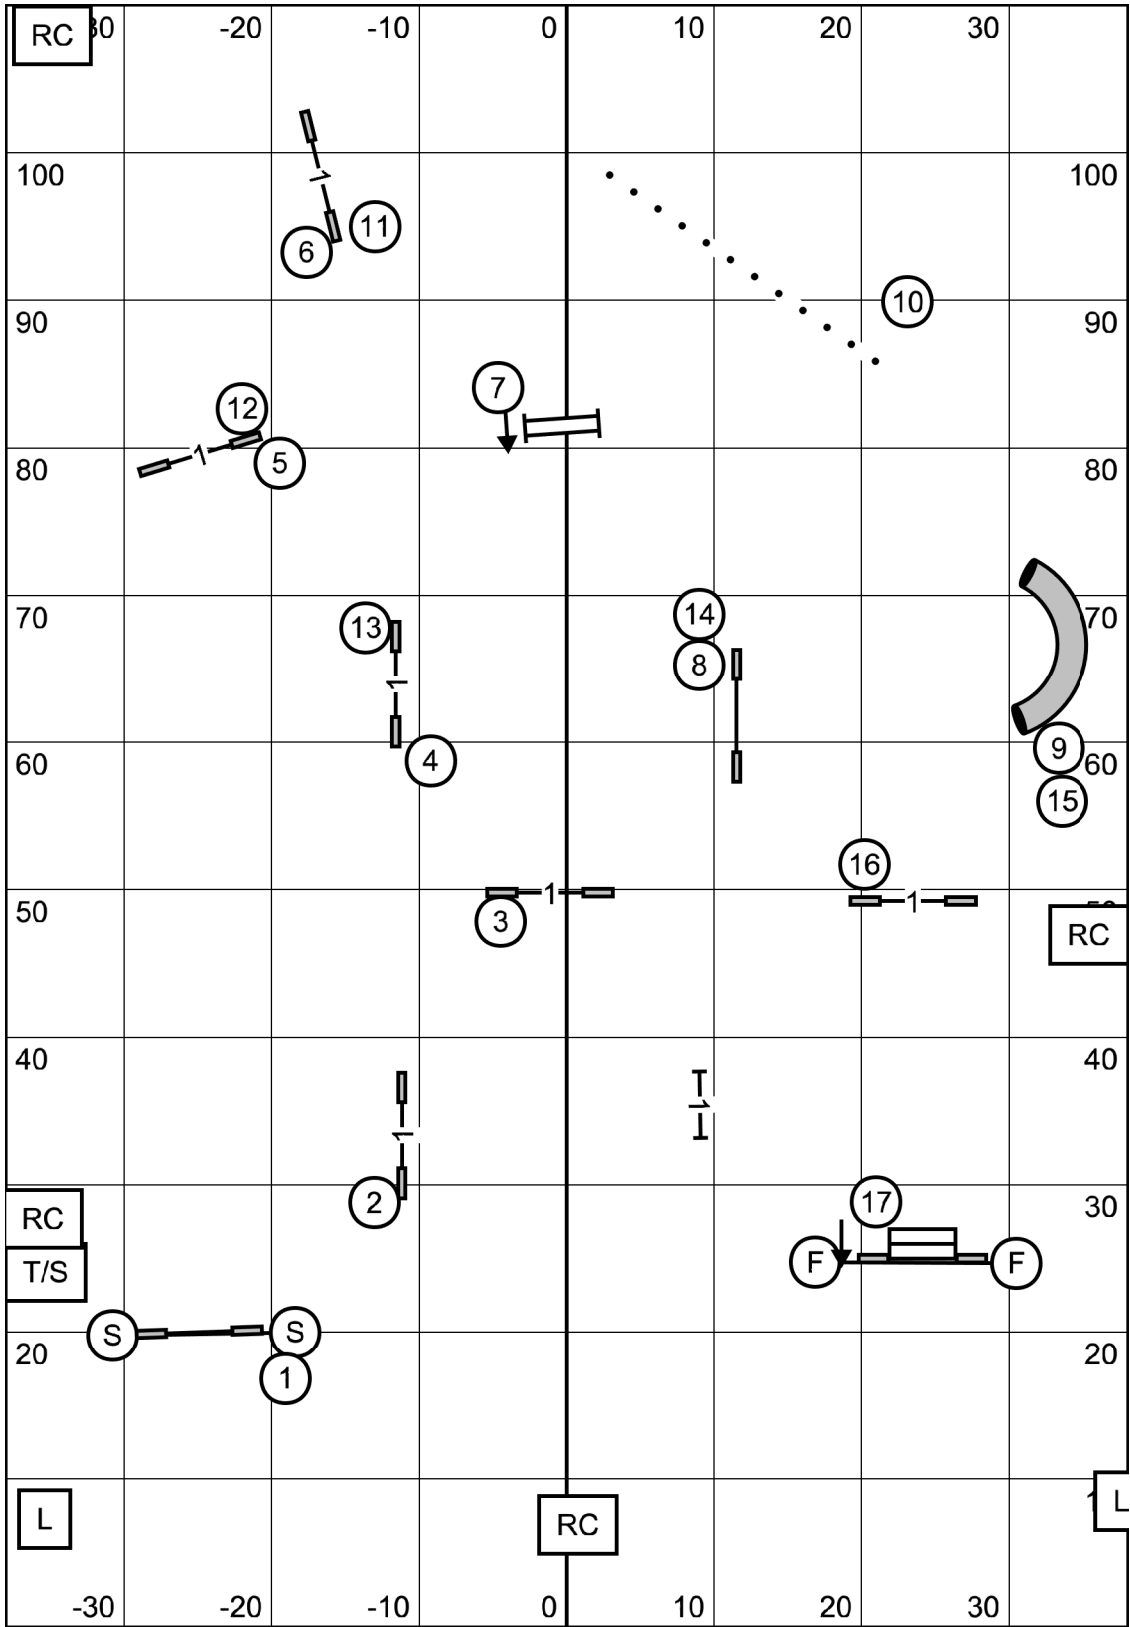

In at #14

ENTER
Dog on Leash

Blue Ridge Dog Training Club
 Saturday December 4 2021 Ex/Master JWW
 76 X 110 Indoors on Astroturf
 Judge Jack Cadalso

E-Timers

EXIT
Dog on Leash

Enter Dog on Leash In at # 15	Blue Ridge Dog Training Club Saturday December 4 2021 Ex/Master Standard 76 X 110 Indoors on Astroturf Judge Jack Cadalso	Exit Dog on Leash
-------------------------------------	---	----------------------

In at #12

ENTER
Dog on Leash

Blue Ridge Dog Training Club
 Saturday December 4 2021 Open JWW
 76 X 110 Indoors on Astroturf
 Judge Jack Cadalso

E-Timers

EXIT
Dog on Leash

Enter
Dog on Leash
In at # 12

Blue Ridge Dog Training Club
Saturday December 4 2021 Open Standard
76 X 110 Indoors on Astroturf
Judge Jack Cadalso

Exit
Dog on Leash

In at #12

ENTER
Dog on Leash

Blue Ridge Dog Training Club
 Saturday December 4 2021 Novice JWW
 76 X 110 Indoors on Astroturf
 Judge Jack Cadalso

E-Timers

EXIT
Dog on Leash

Enter
Dog on Leash
In at # 12

Blue Ridge Dog Training Club
Saturday December 4 2021 Novice Standard
76 X 110 Indoors on Astroturf
Judge Jack Cadalso

Exit
Dog on Leash