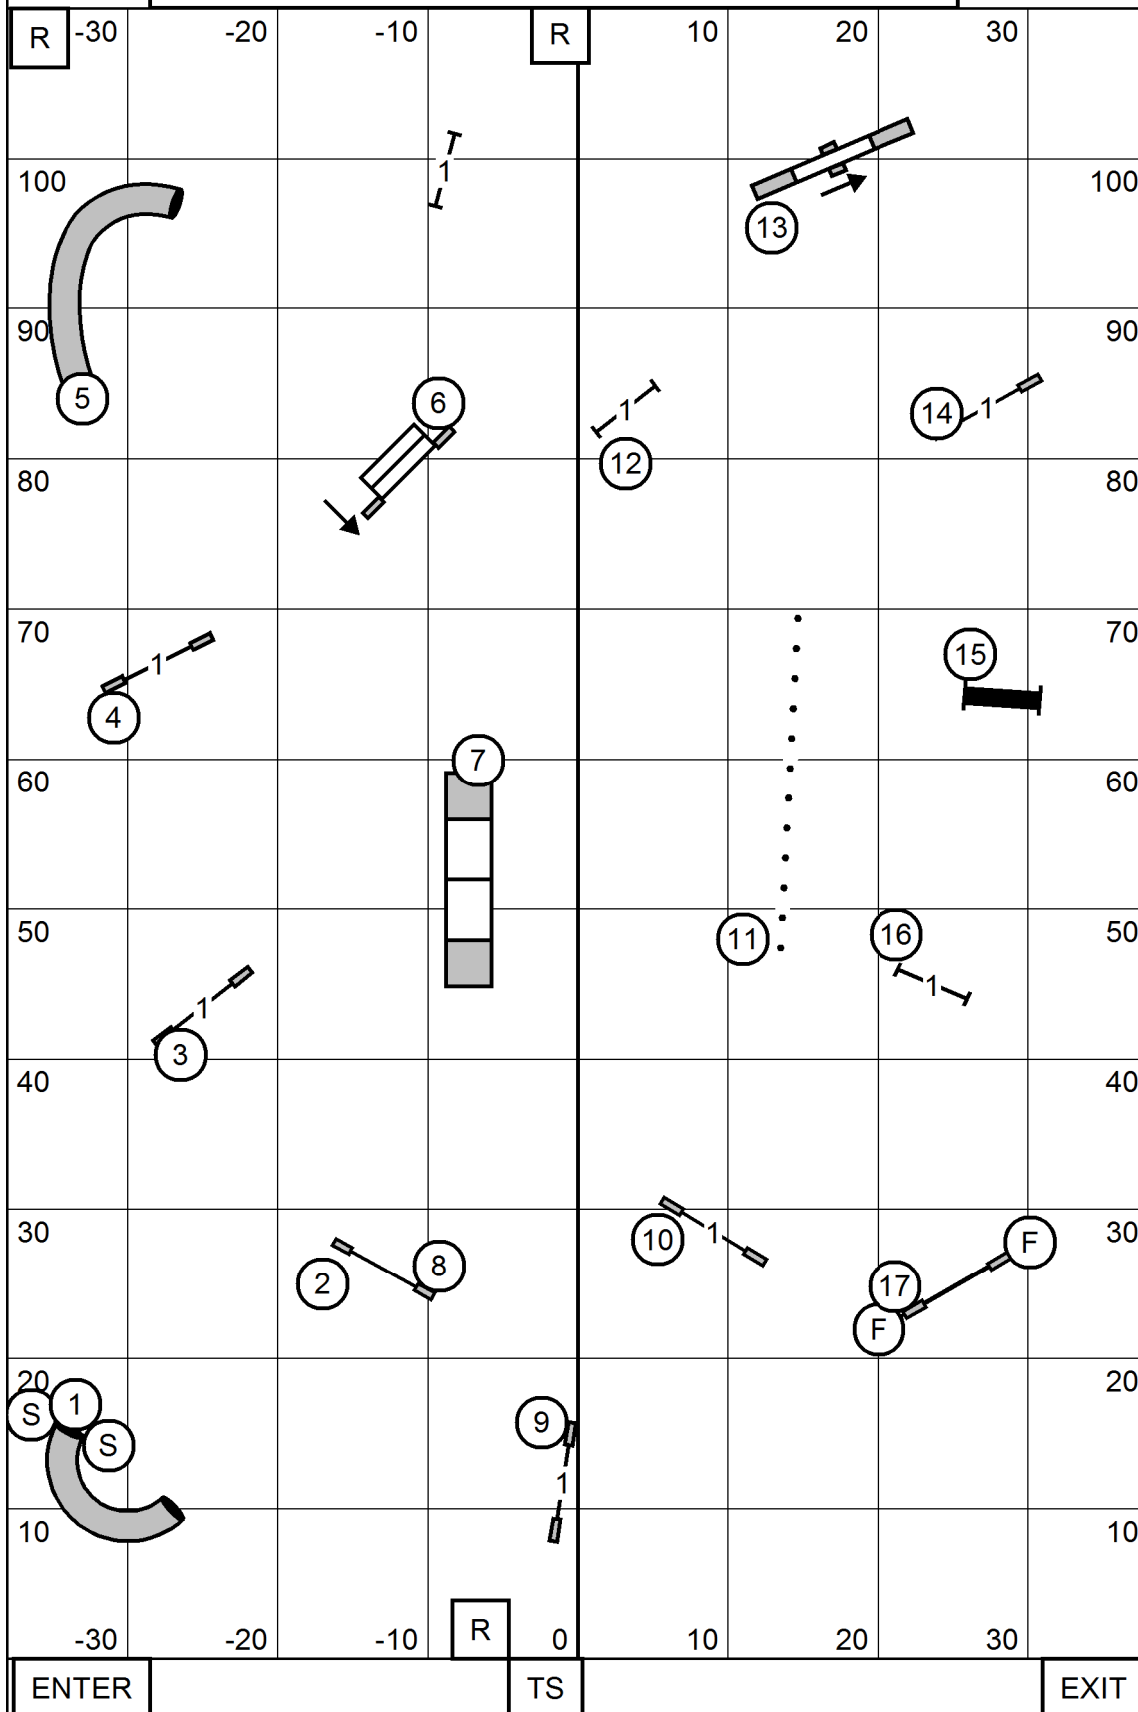

ENTER TS EXIT

BLUE RIDGE DOG TRAINING CLUB
 SATURDAY JULY 10, 2021
 SPORTSPLEX INDOOR SPORTS AND EVENT CENTER
TIME 2 BEAT
 JUDGE: SHERRY JEFFERSON

BLUE RIDGE DOG TRAINING CLUB
 SATURDAY JULY 10, 2021
 SPORTSPLEX INDOOR SPORTS AND EVENT CENTER
MASTER/EXCELLENT STANDARD
 JUDGE: SHERRY JEFFERSON