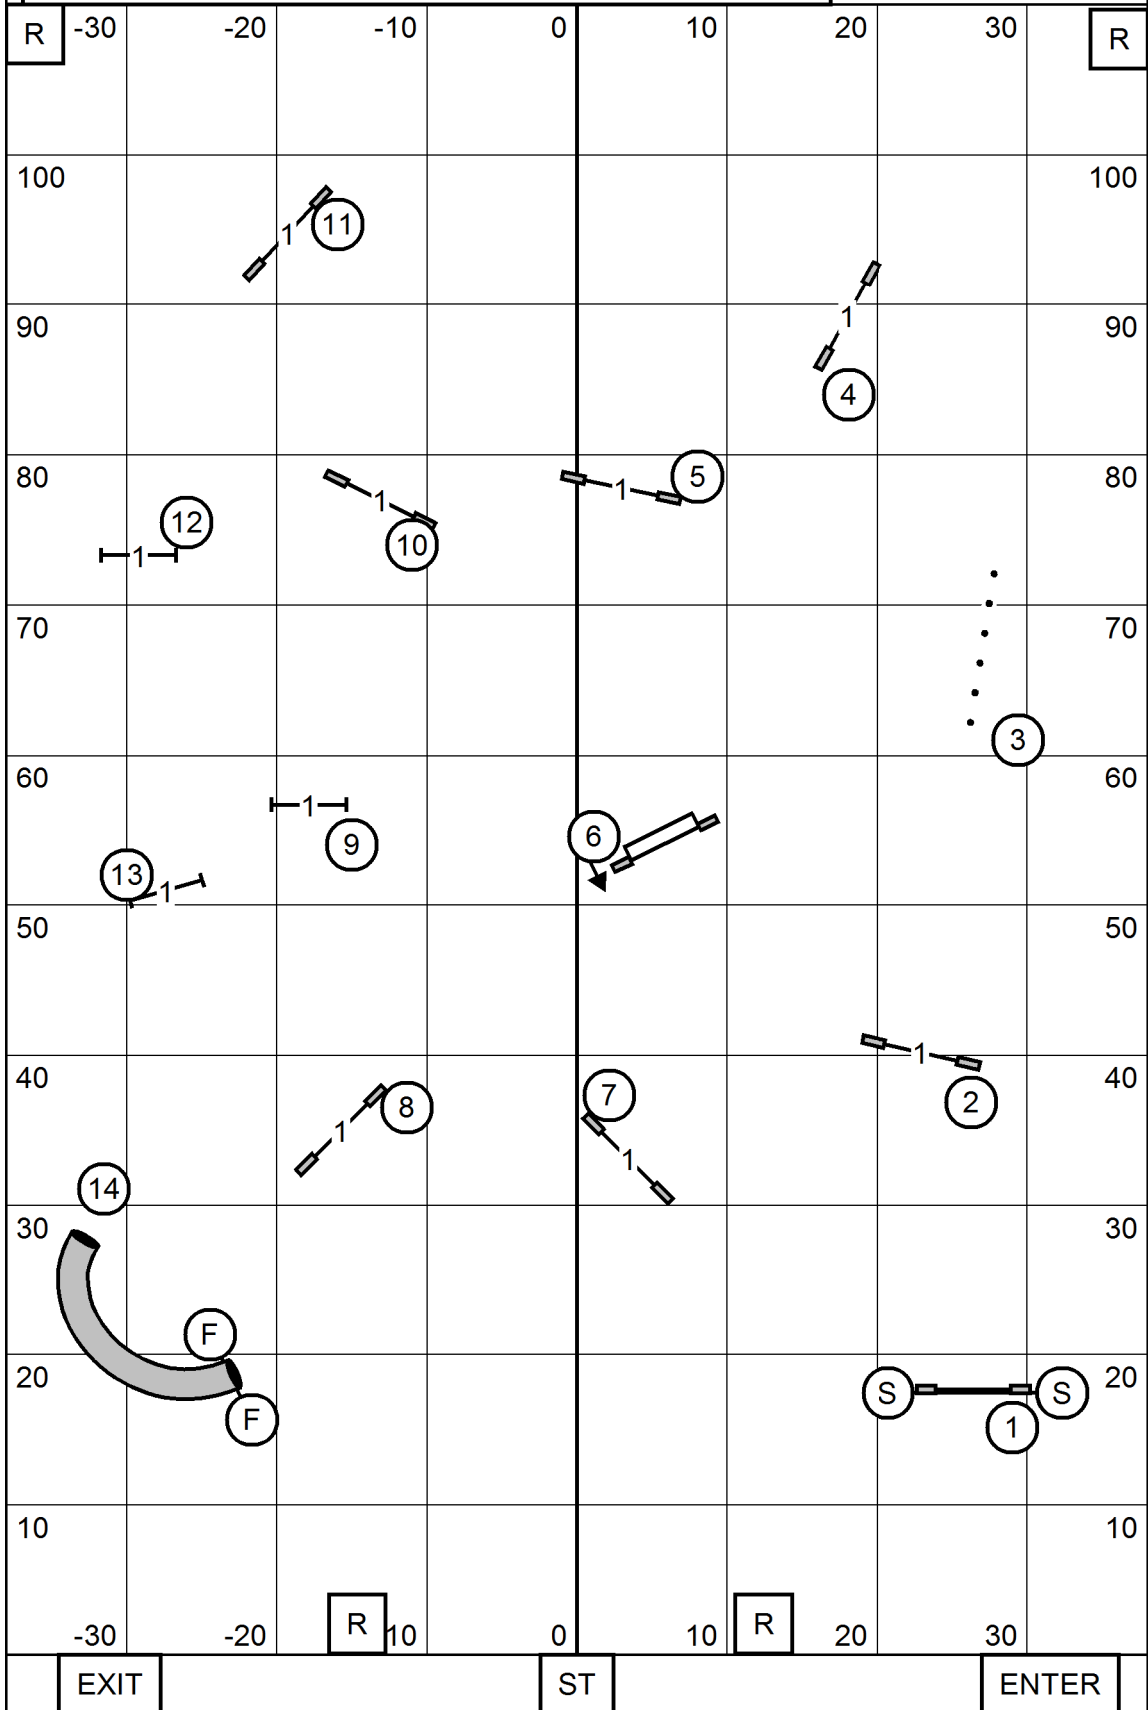

BLUERIDGE DOG TRAINING CLUB
 SATURDAY JULY 10, 2021
 SPORTSPLEX INDOOR SPORTS AND EVENT CENTER
NOVICE JWW
 JUDGE: SHERRY JEFFERSON

BLUERIDGE DOG TRAINING CLUB
 SATURDAY JULY 10, 2021
 SPORTSPLEX INDOOR SPORTS AND EVENT CENTER
OPEN JWW
 JUDGE: SHERRY JEFFERSON