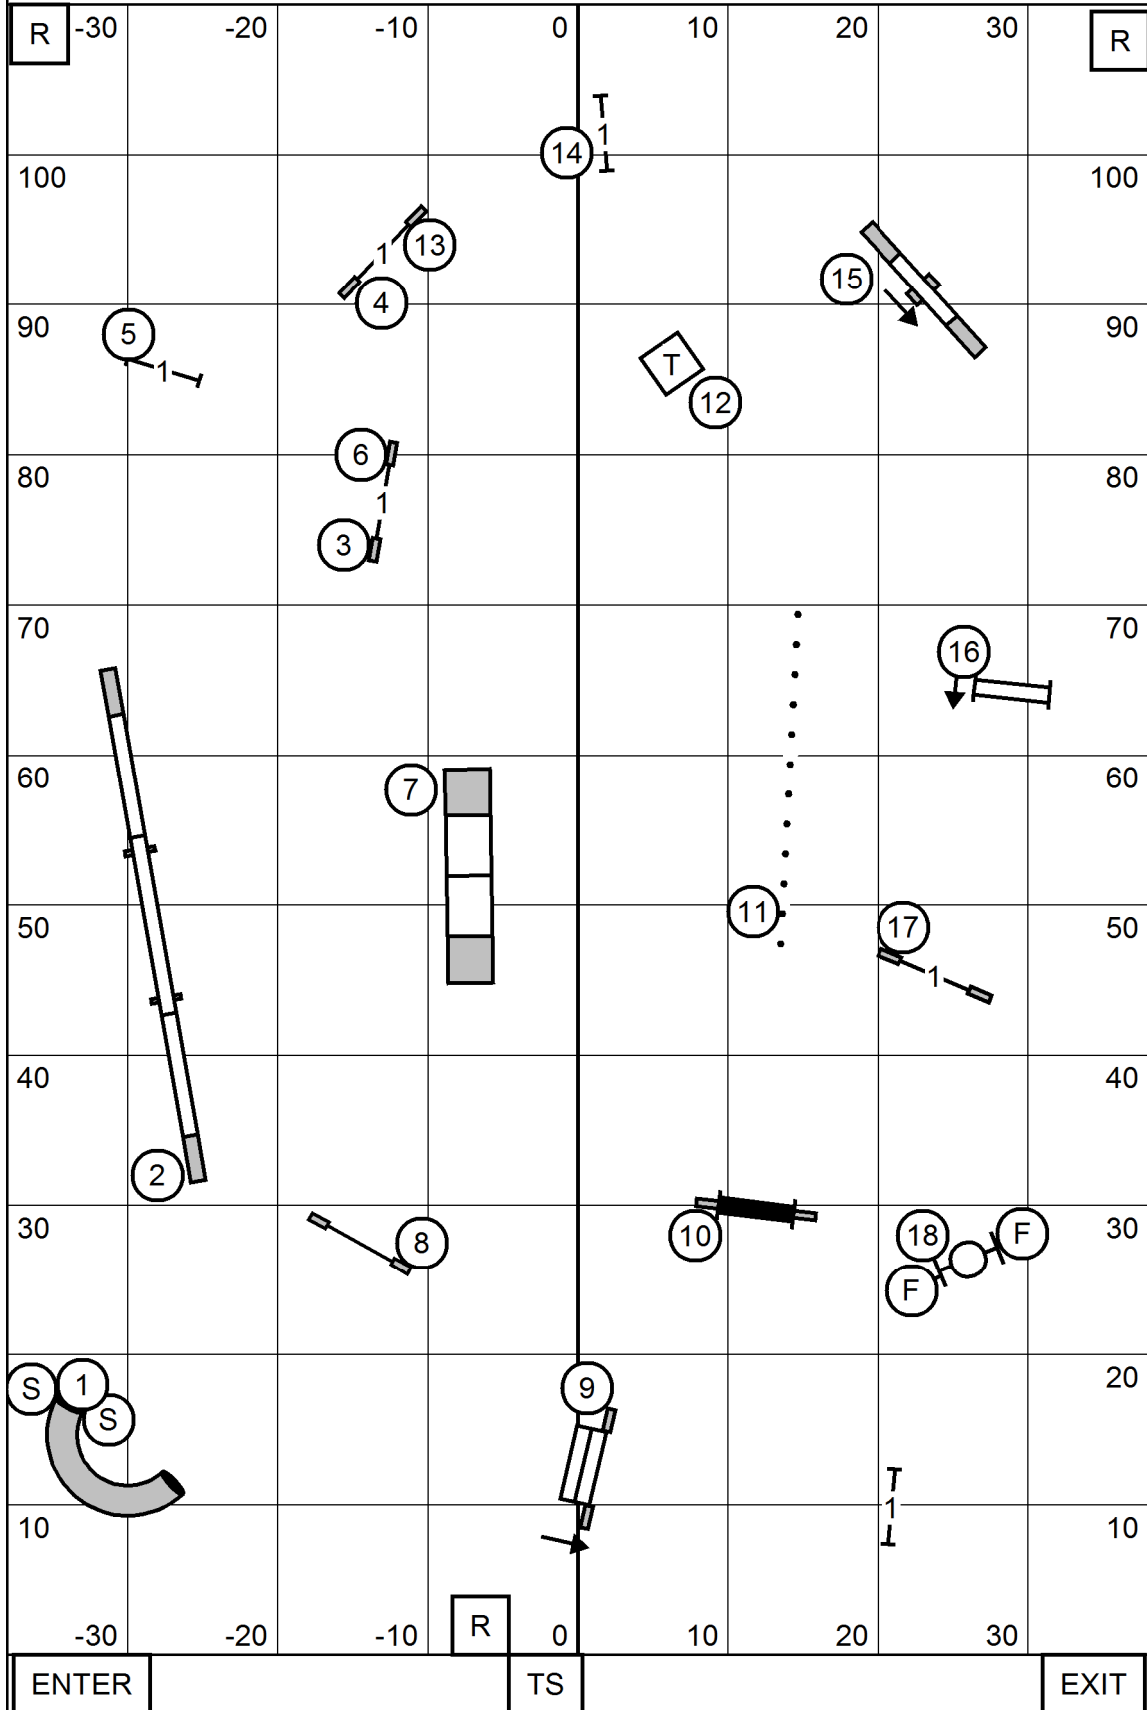

BLUE RIDGE DOG TRAINING CLUB
SATURDAY JULY 10, 2021
SPORTSPLEX INDOOR SPORTS AND EVENT CENTER
MASTER/EXCELLENT STANDARD
JUDGE: SHERRY JEFFERSON