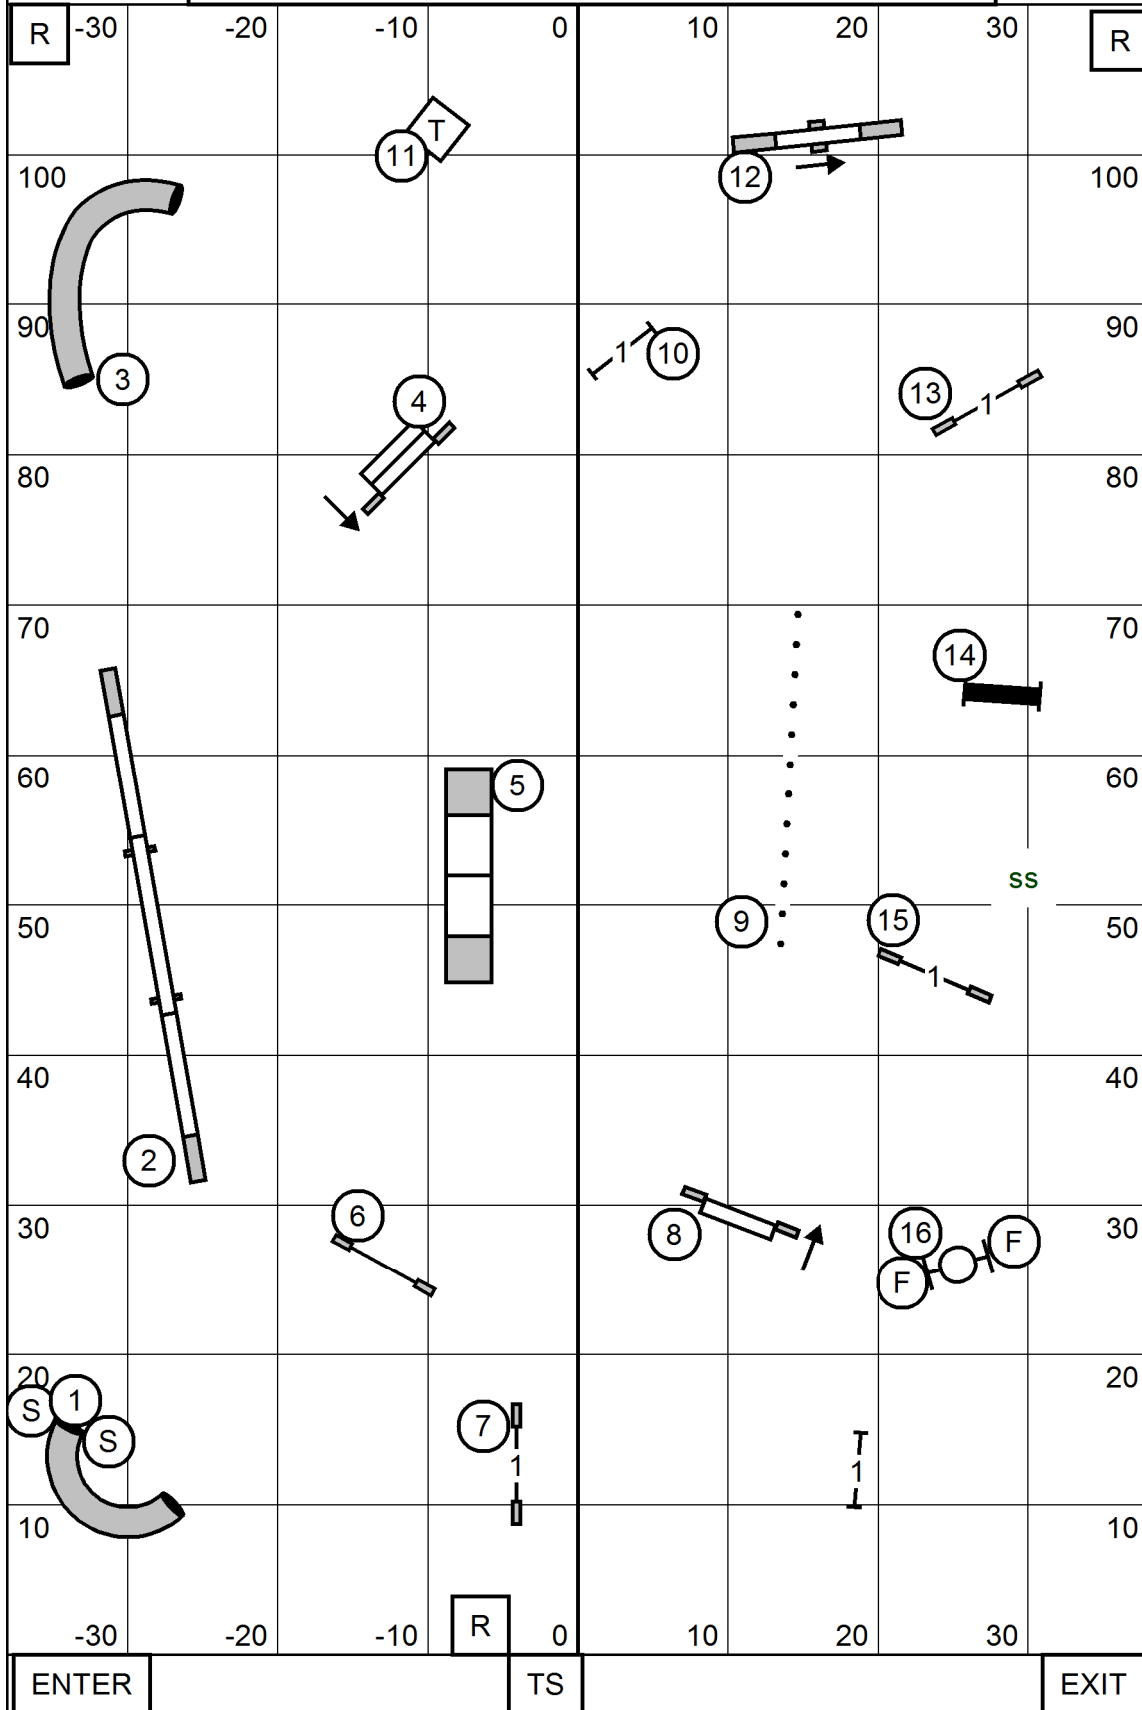

BLUE RIDGE DOG TRAINING CLUB
SATURDAY JULY 10, 2021
SPORTSPLEX INDOOR SPORTS AND EVENT CENTER
OPEN STANDARD
JUDGE: SHERRY JEFFERSON

ENTER   TS   EXIT