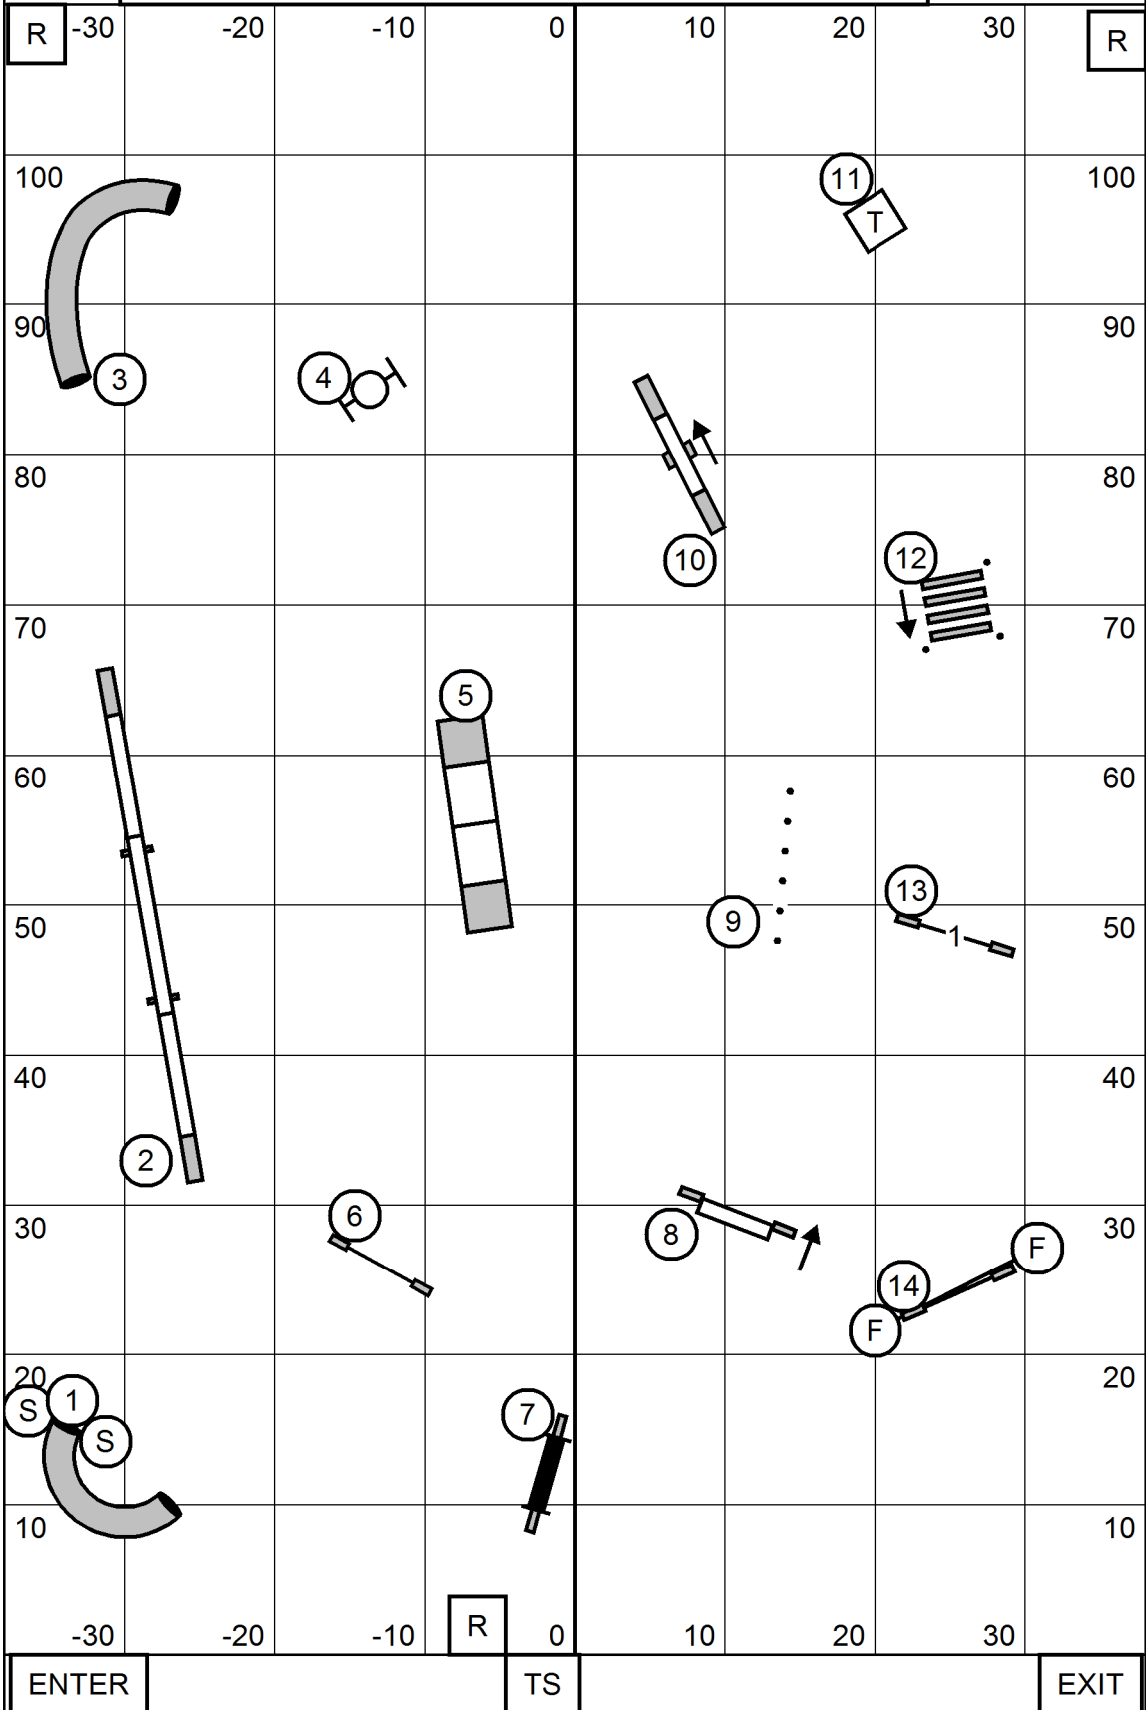

BLUE RIDGE DOG TRAINING CLUB
SATURDAY JULY 10, 2021
SPORTSPLEX INDOOR SPORTS AND EVENT CENTER
NOVICE STANDARD
JUDGE: SHERRY JEFFERSON