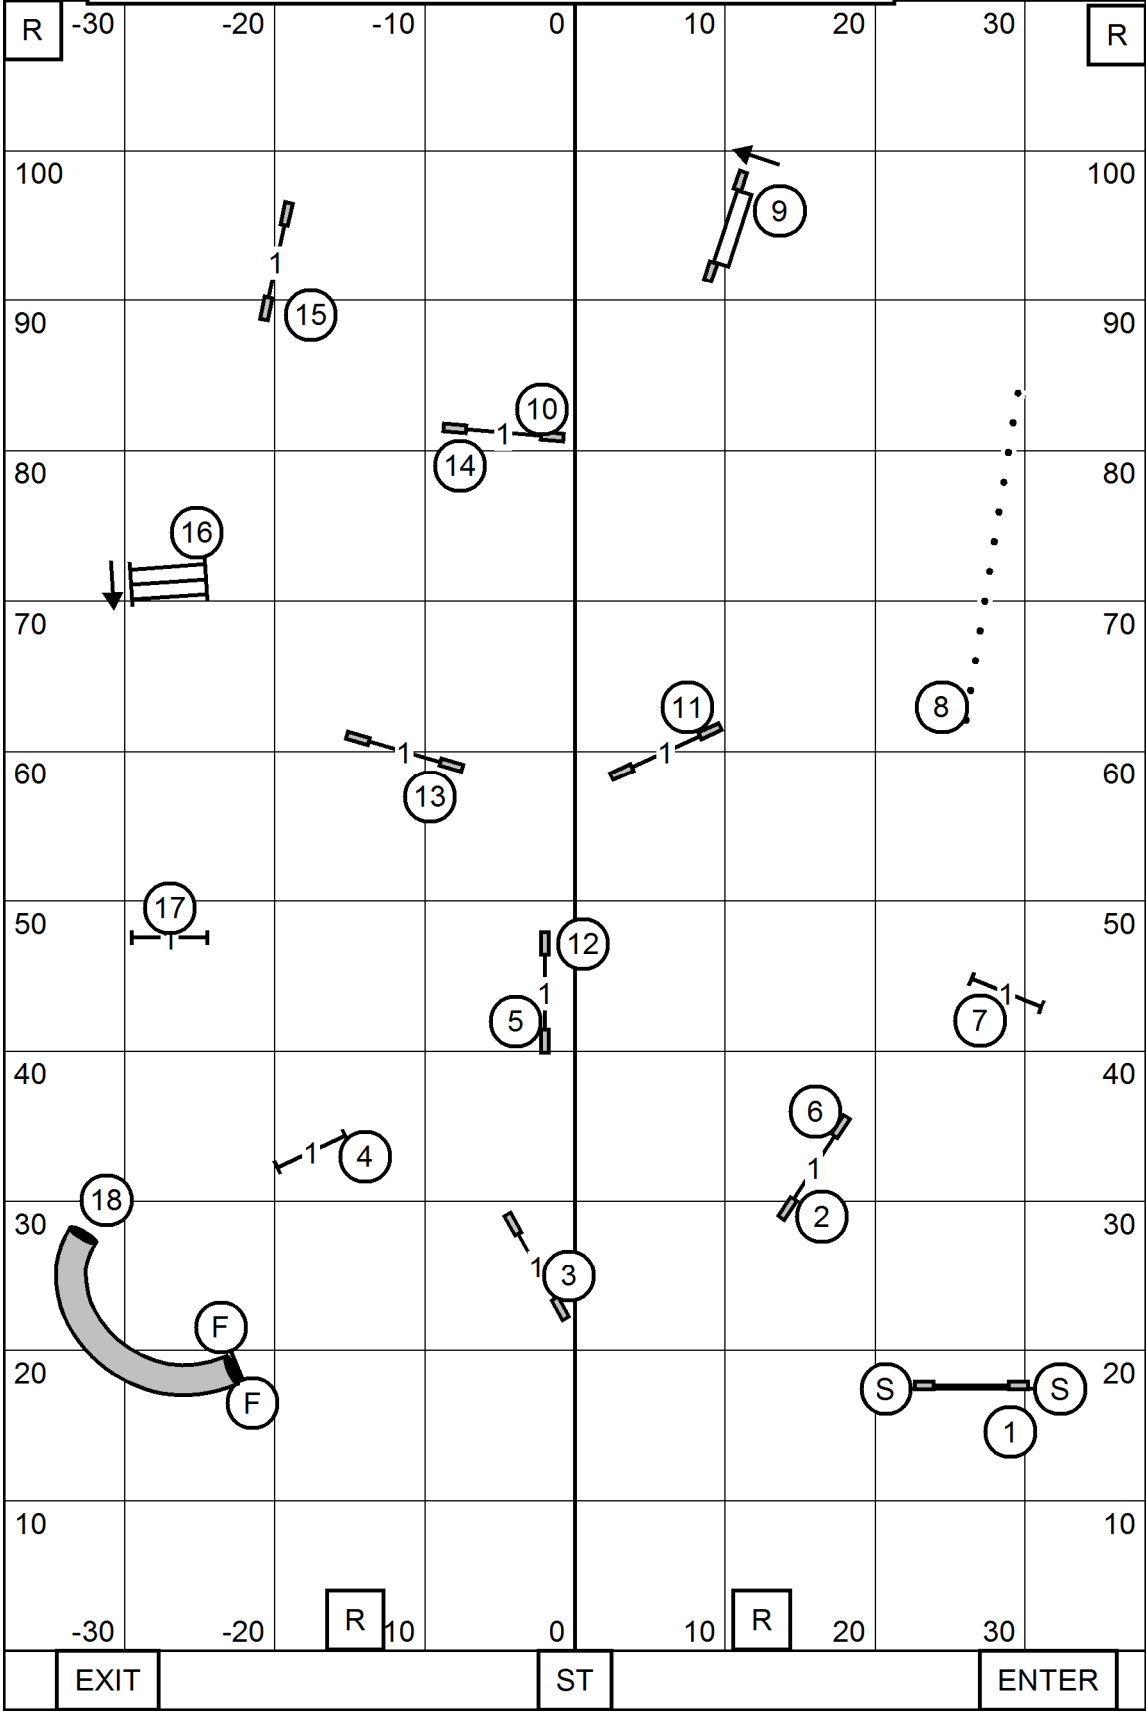

BLUERIDGE DOG TRAINING CLUB
 SATURDAY JULY 10, 2021
 SPORTSPLEX INDOOR SPORTS AND EVENT CENTER
NOVICE JWW
 JUDGE: SHERRY JEFFERSON

BLUERIDGE DOG TRAINING CLUB
 SATURDAY JULY 10, 2021
 SPORTSPLEX INDOOR SPORTS AND EVENT CENTER
OPEN JWW
 JUDGE: SHERRY JEFFERSON