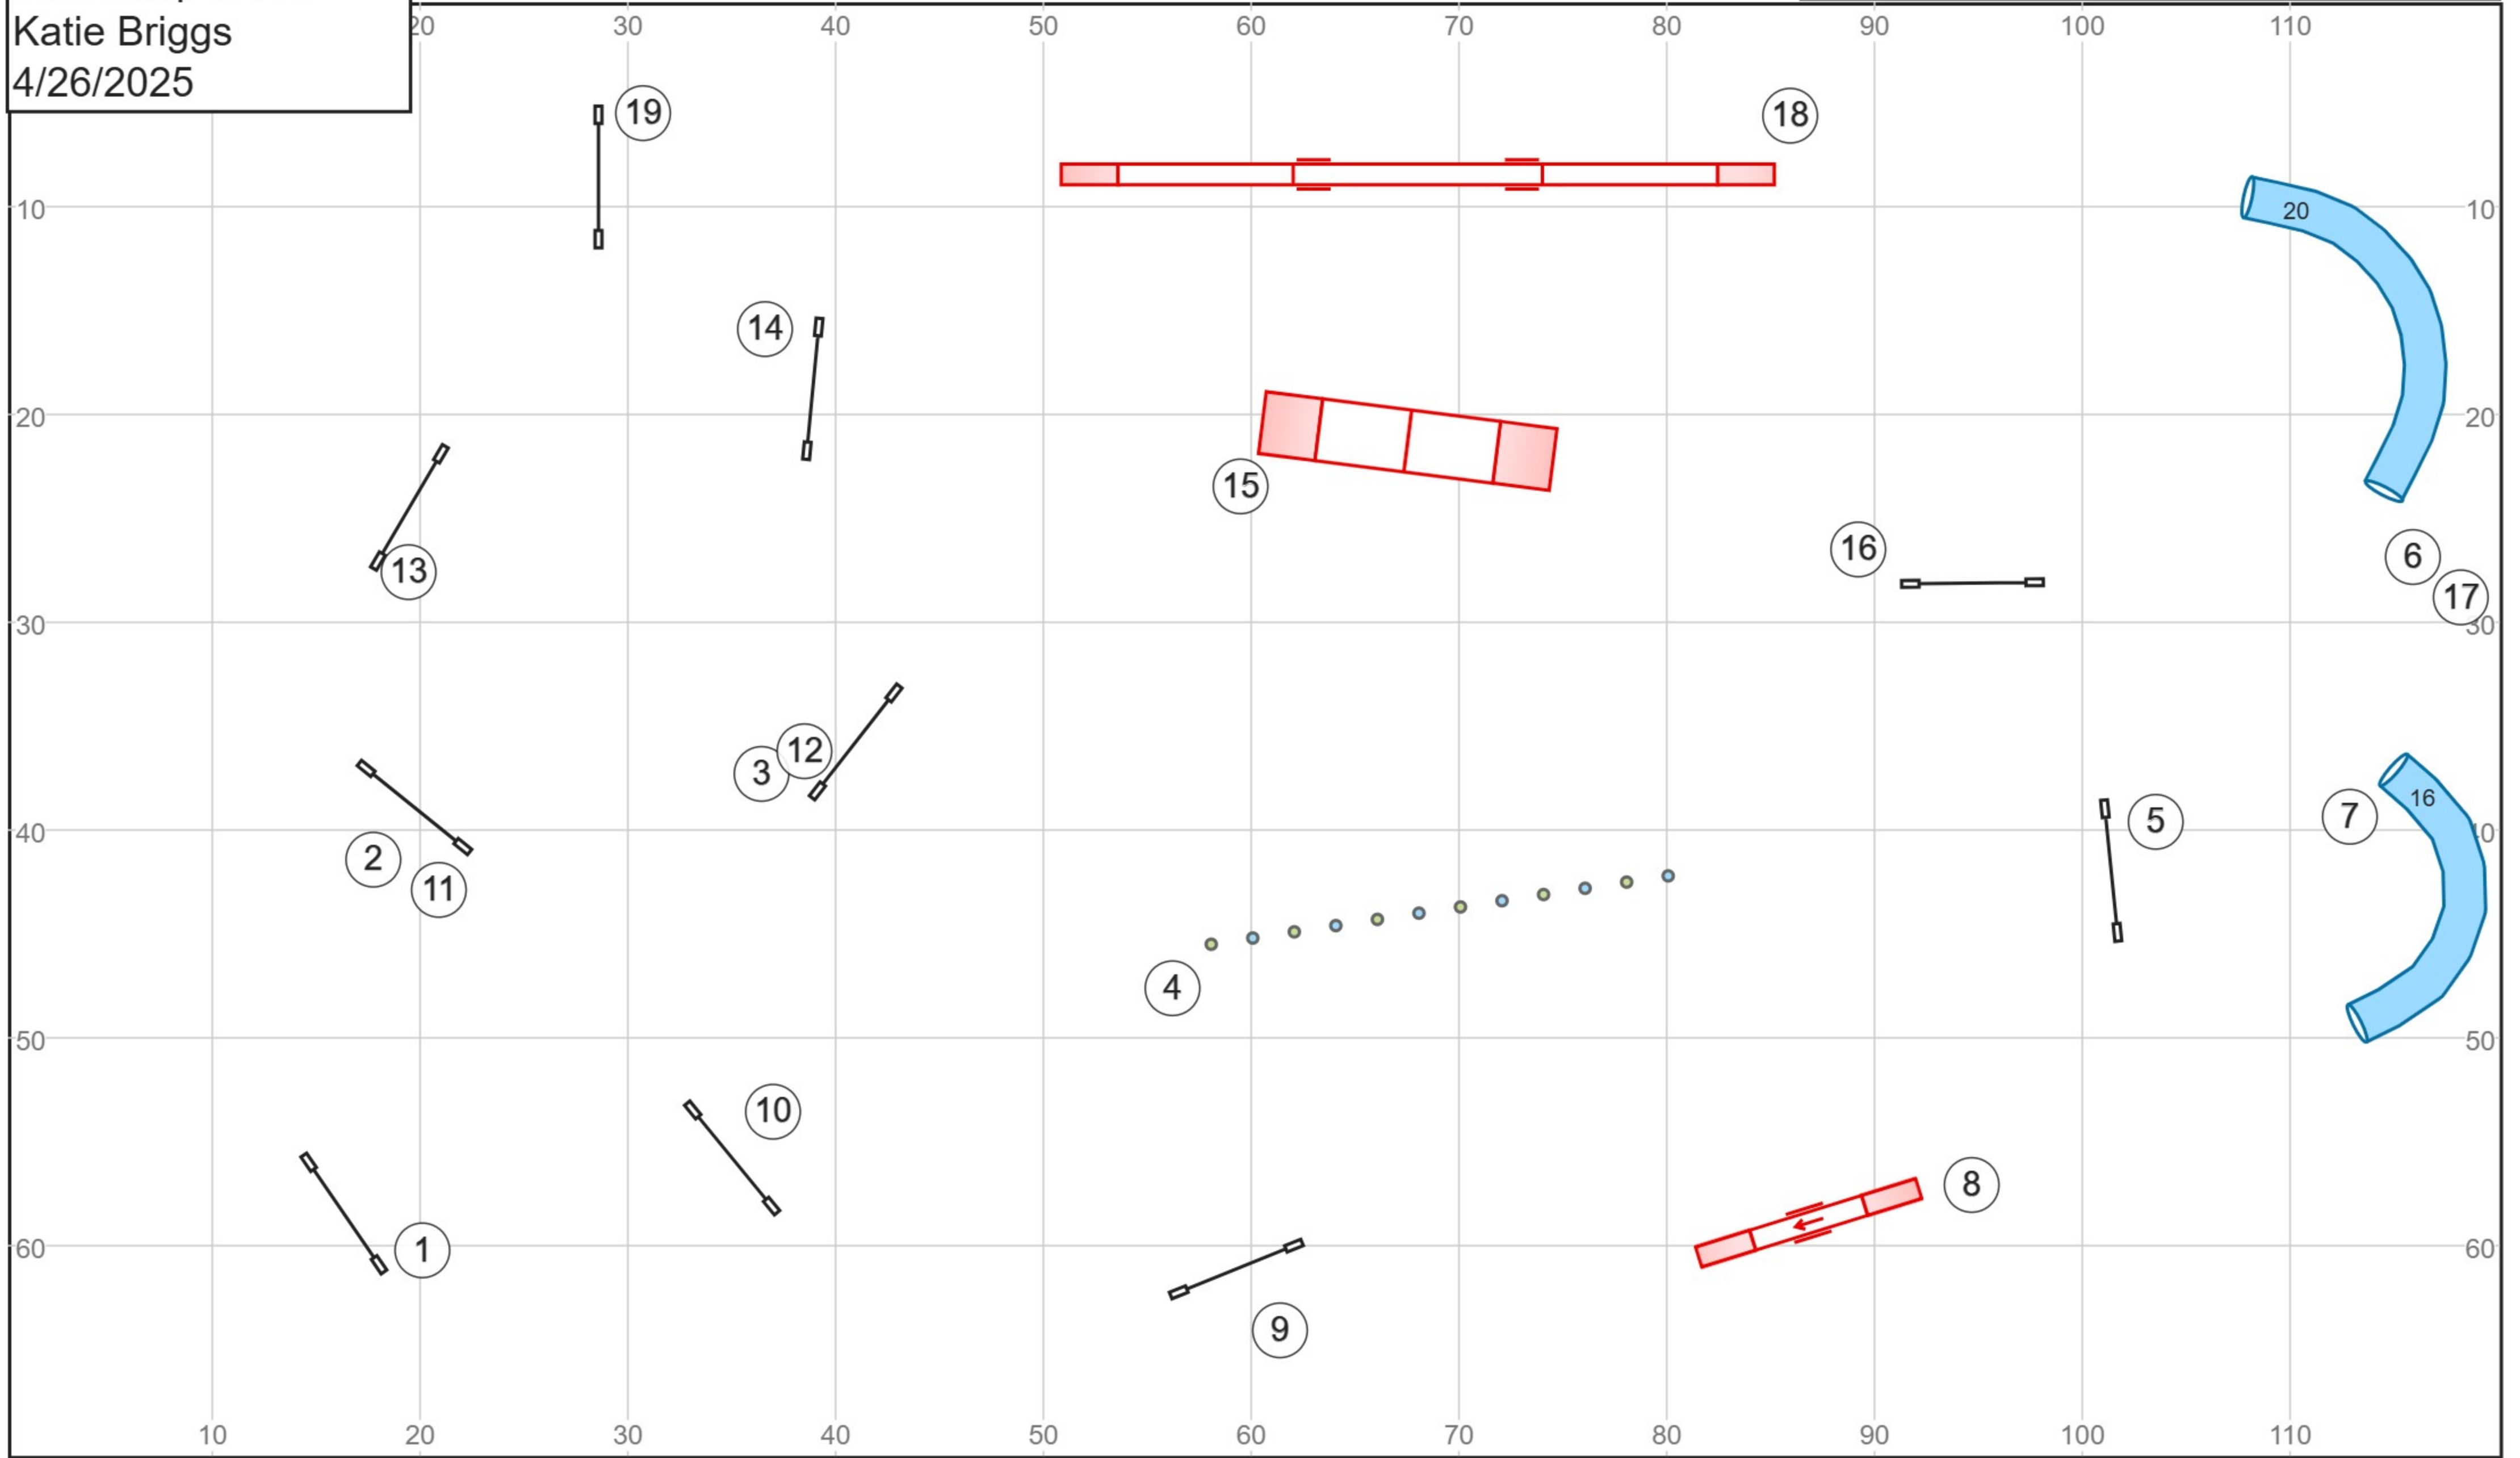

Masters Series Agility
Just Jump It UKI
Katie Briggs
4/26/2025

Masters Series Agility

Course Map is an Approximation Only