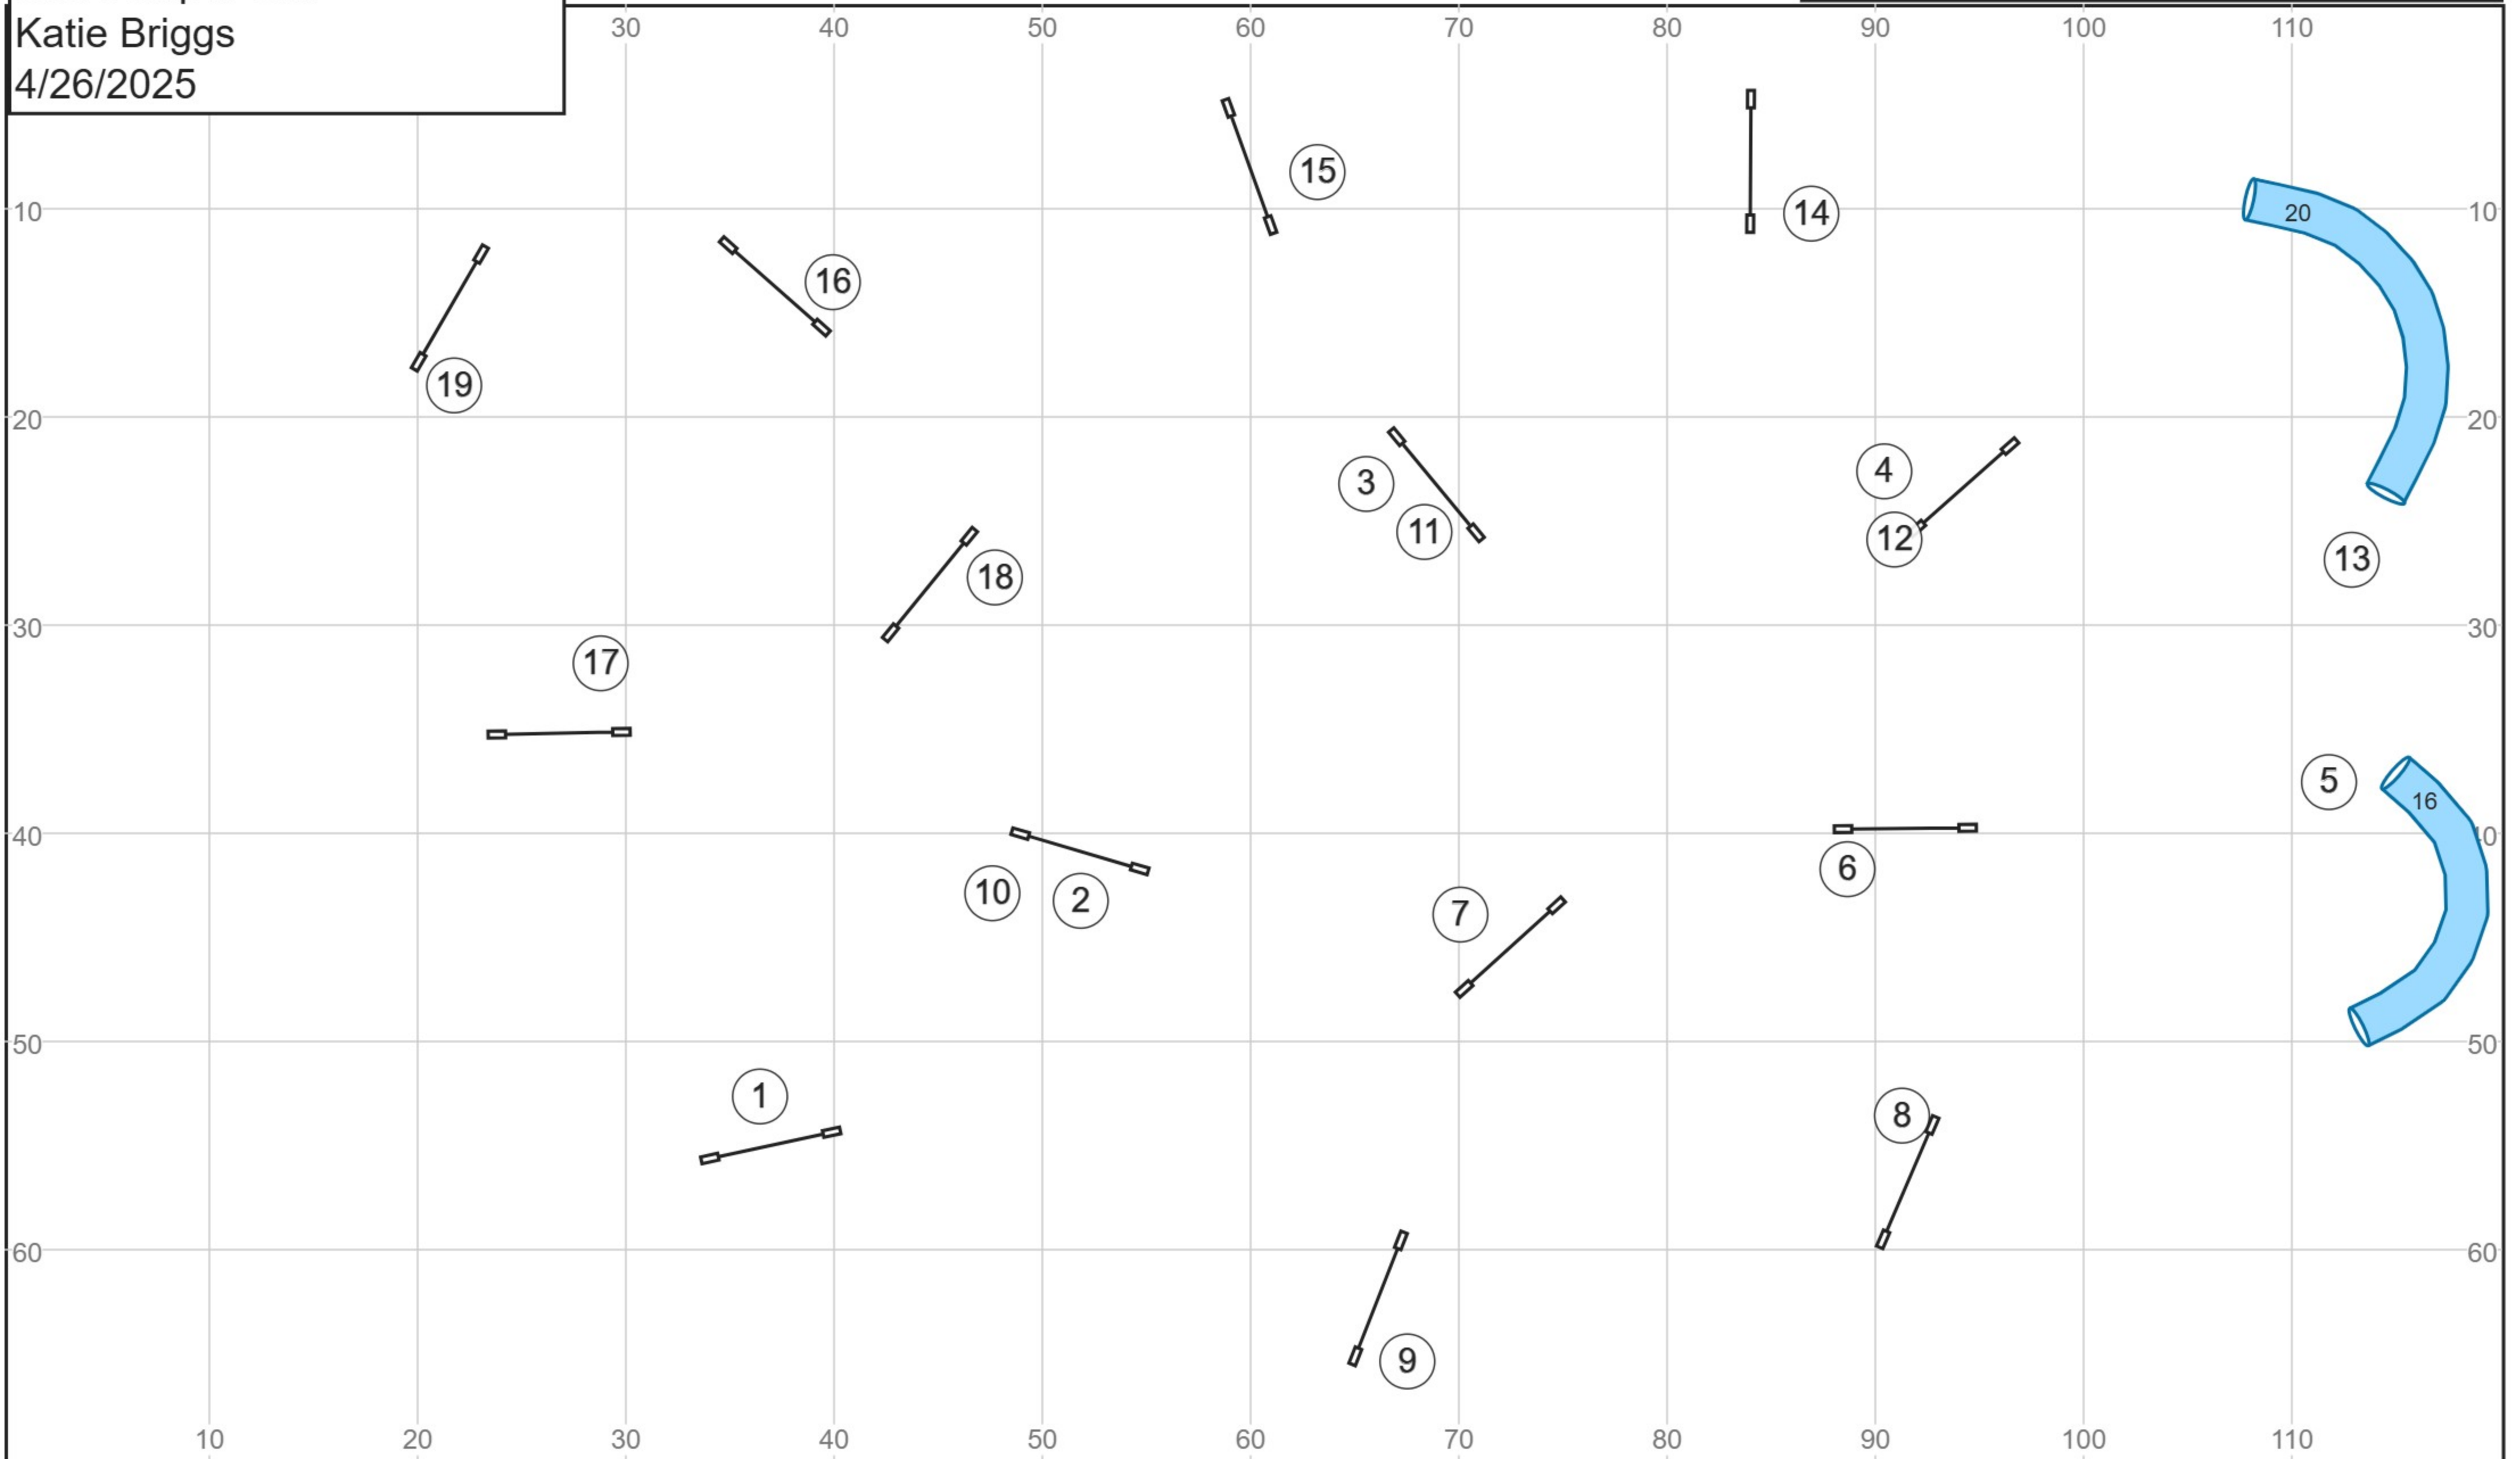

Senior/Champ Speedstakes 1
Just Jump It UKI
Katie Briggs
4/26/2025

Senior/Champ Speedstakes 1

Course Map is an Approximation Only