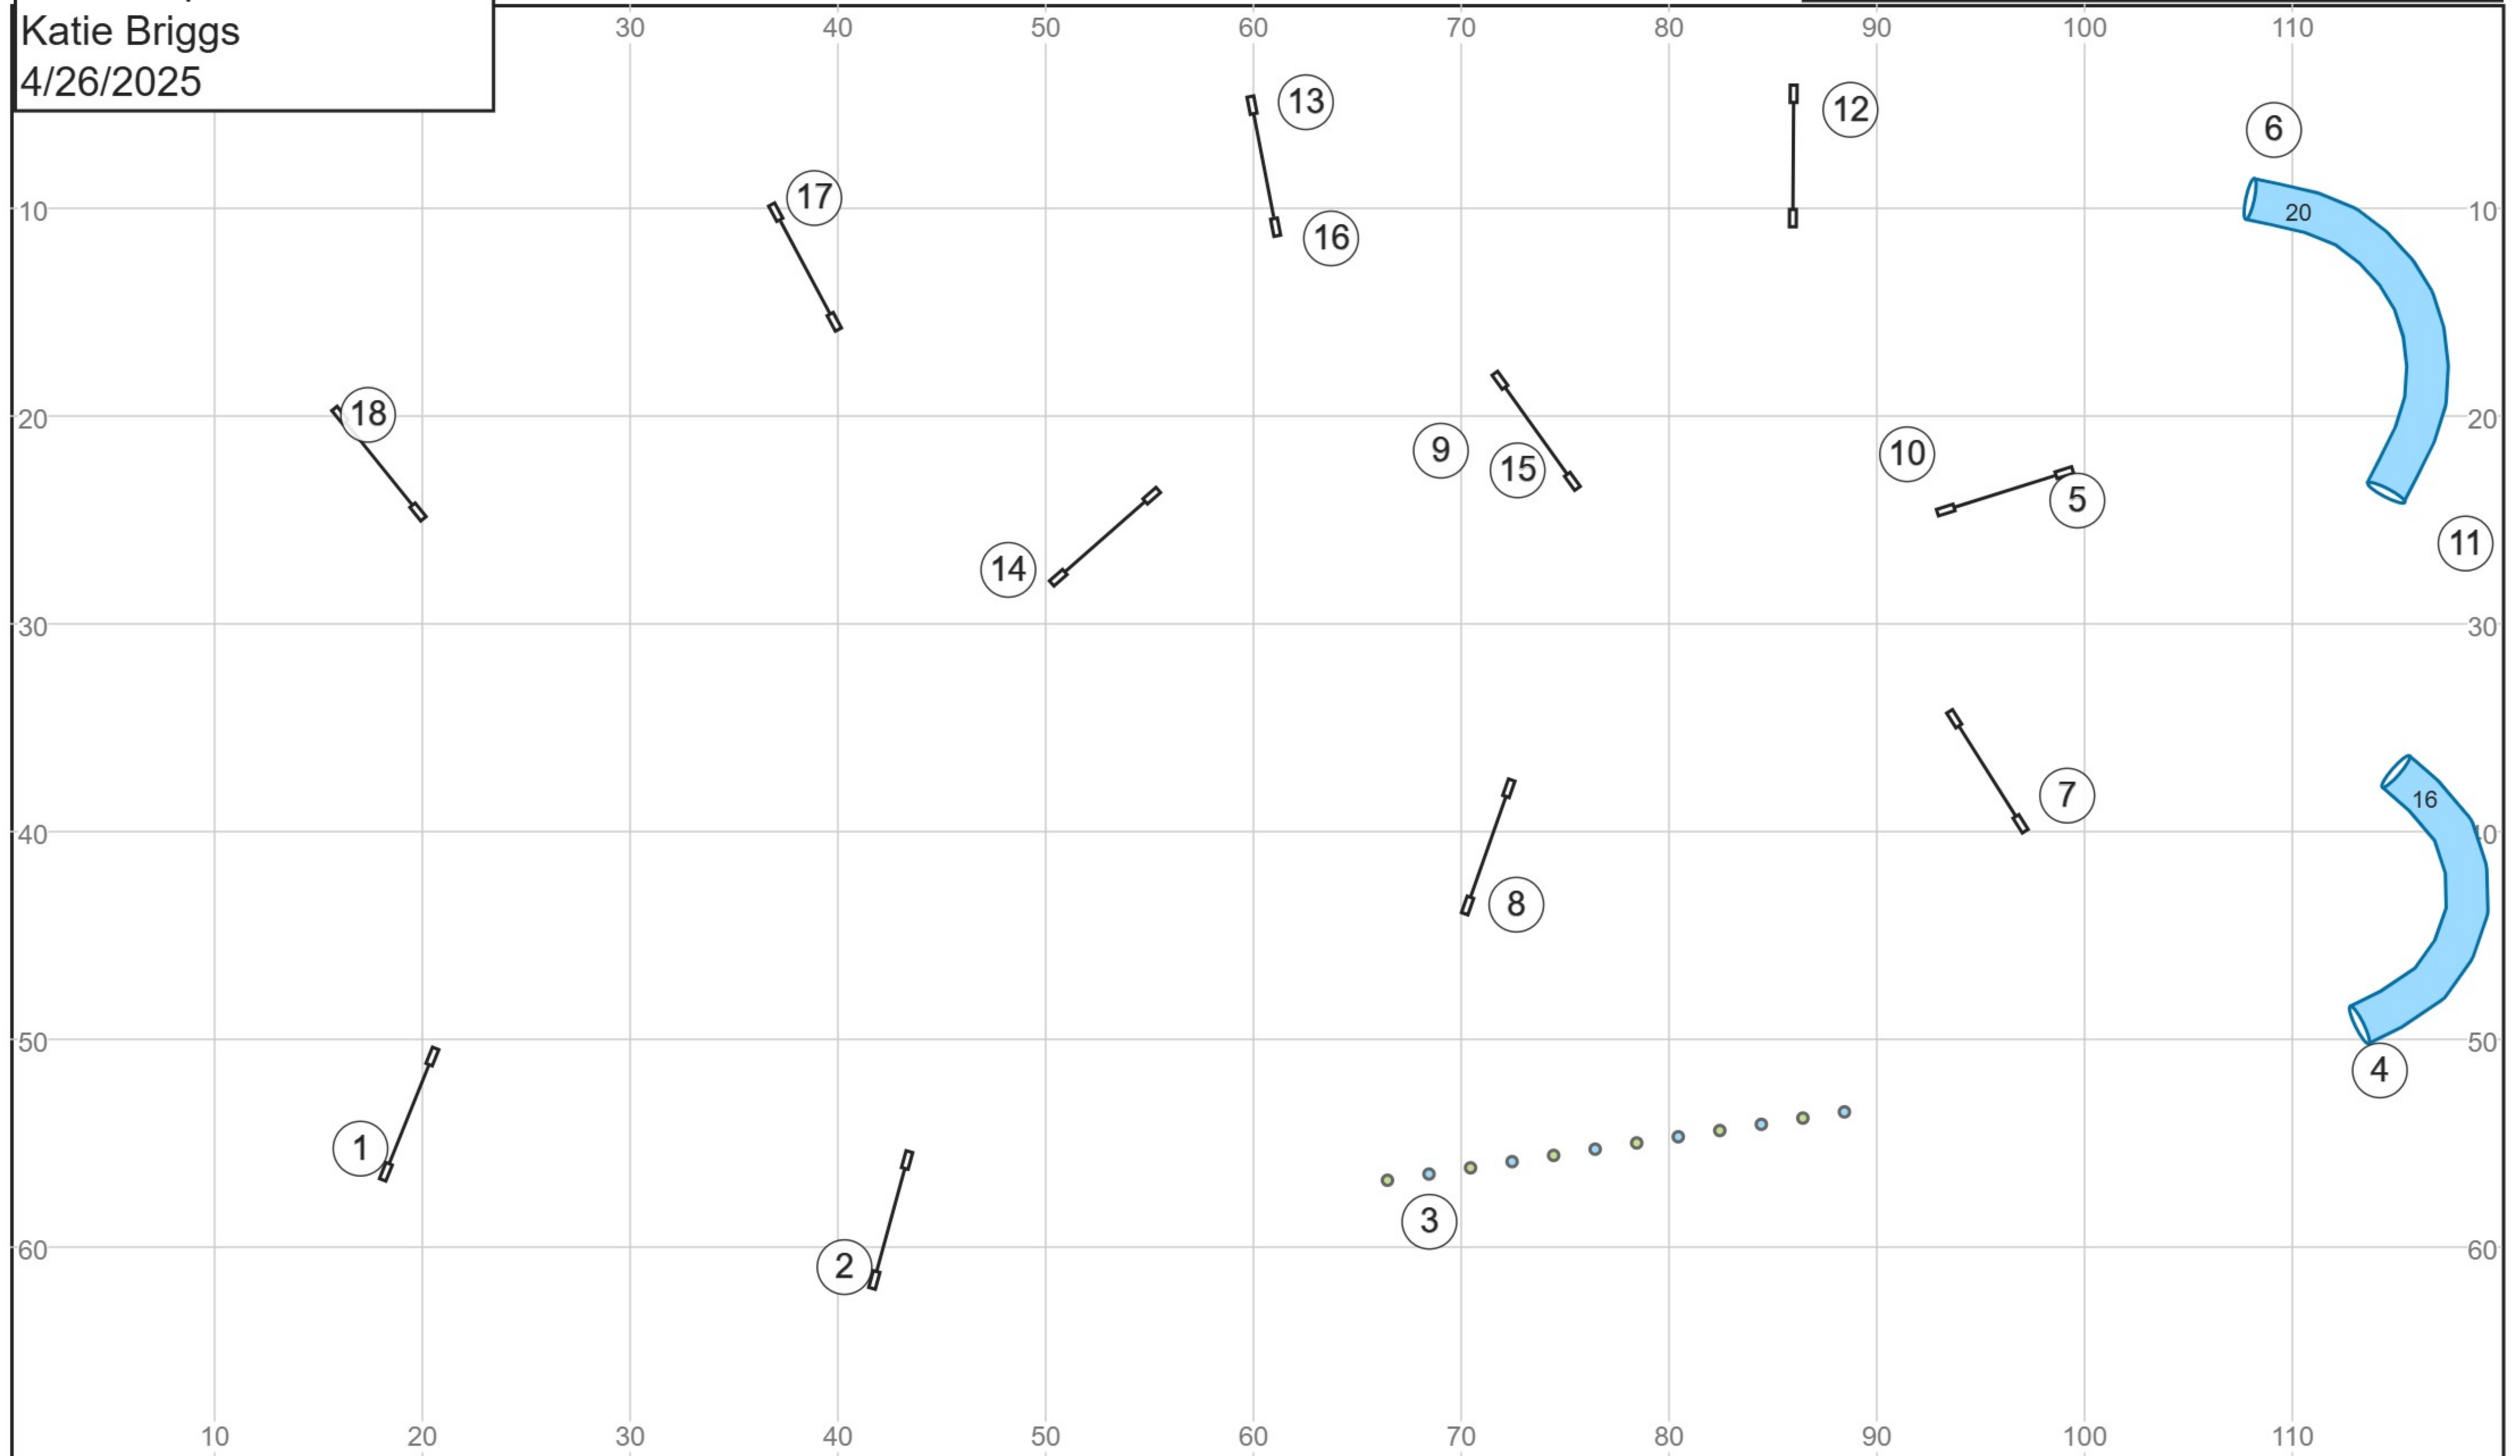

Beginner/Novice Jumpers
Just Jump It UKI
Katie Briggs
4/26/2025

Beginner/Novice Jumpers

Course Map is an Approximation Only