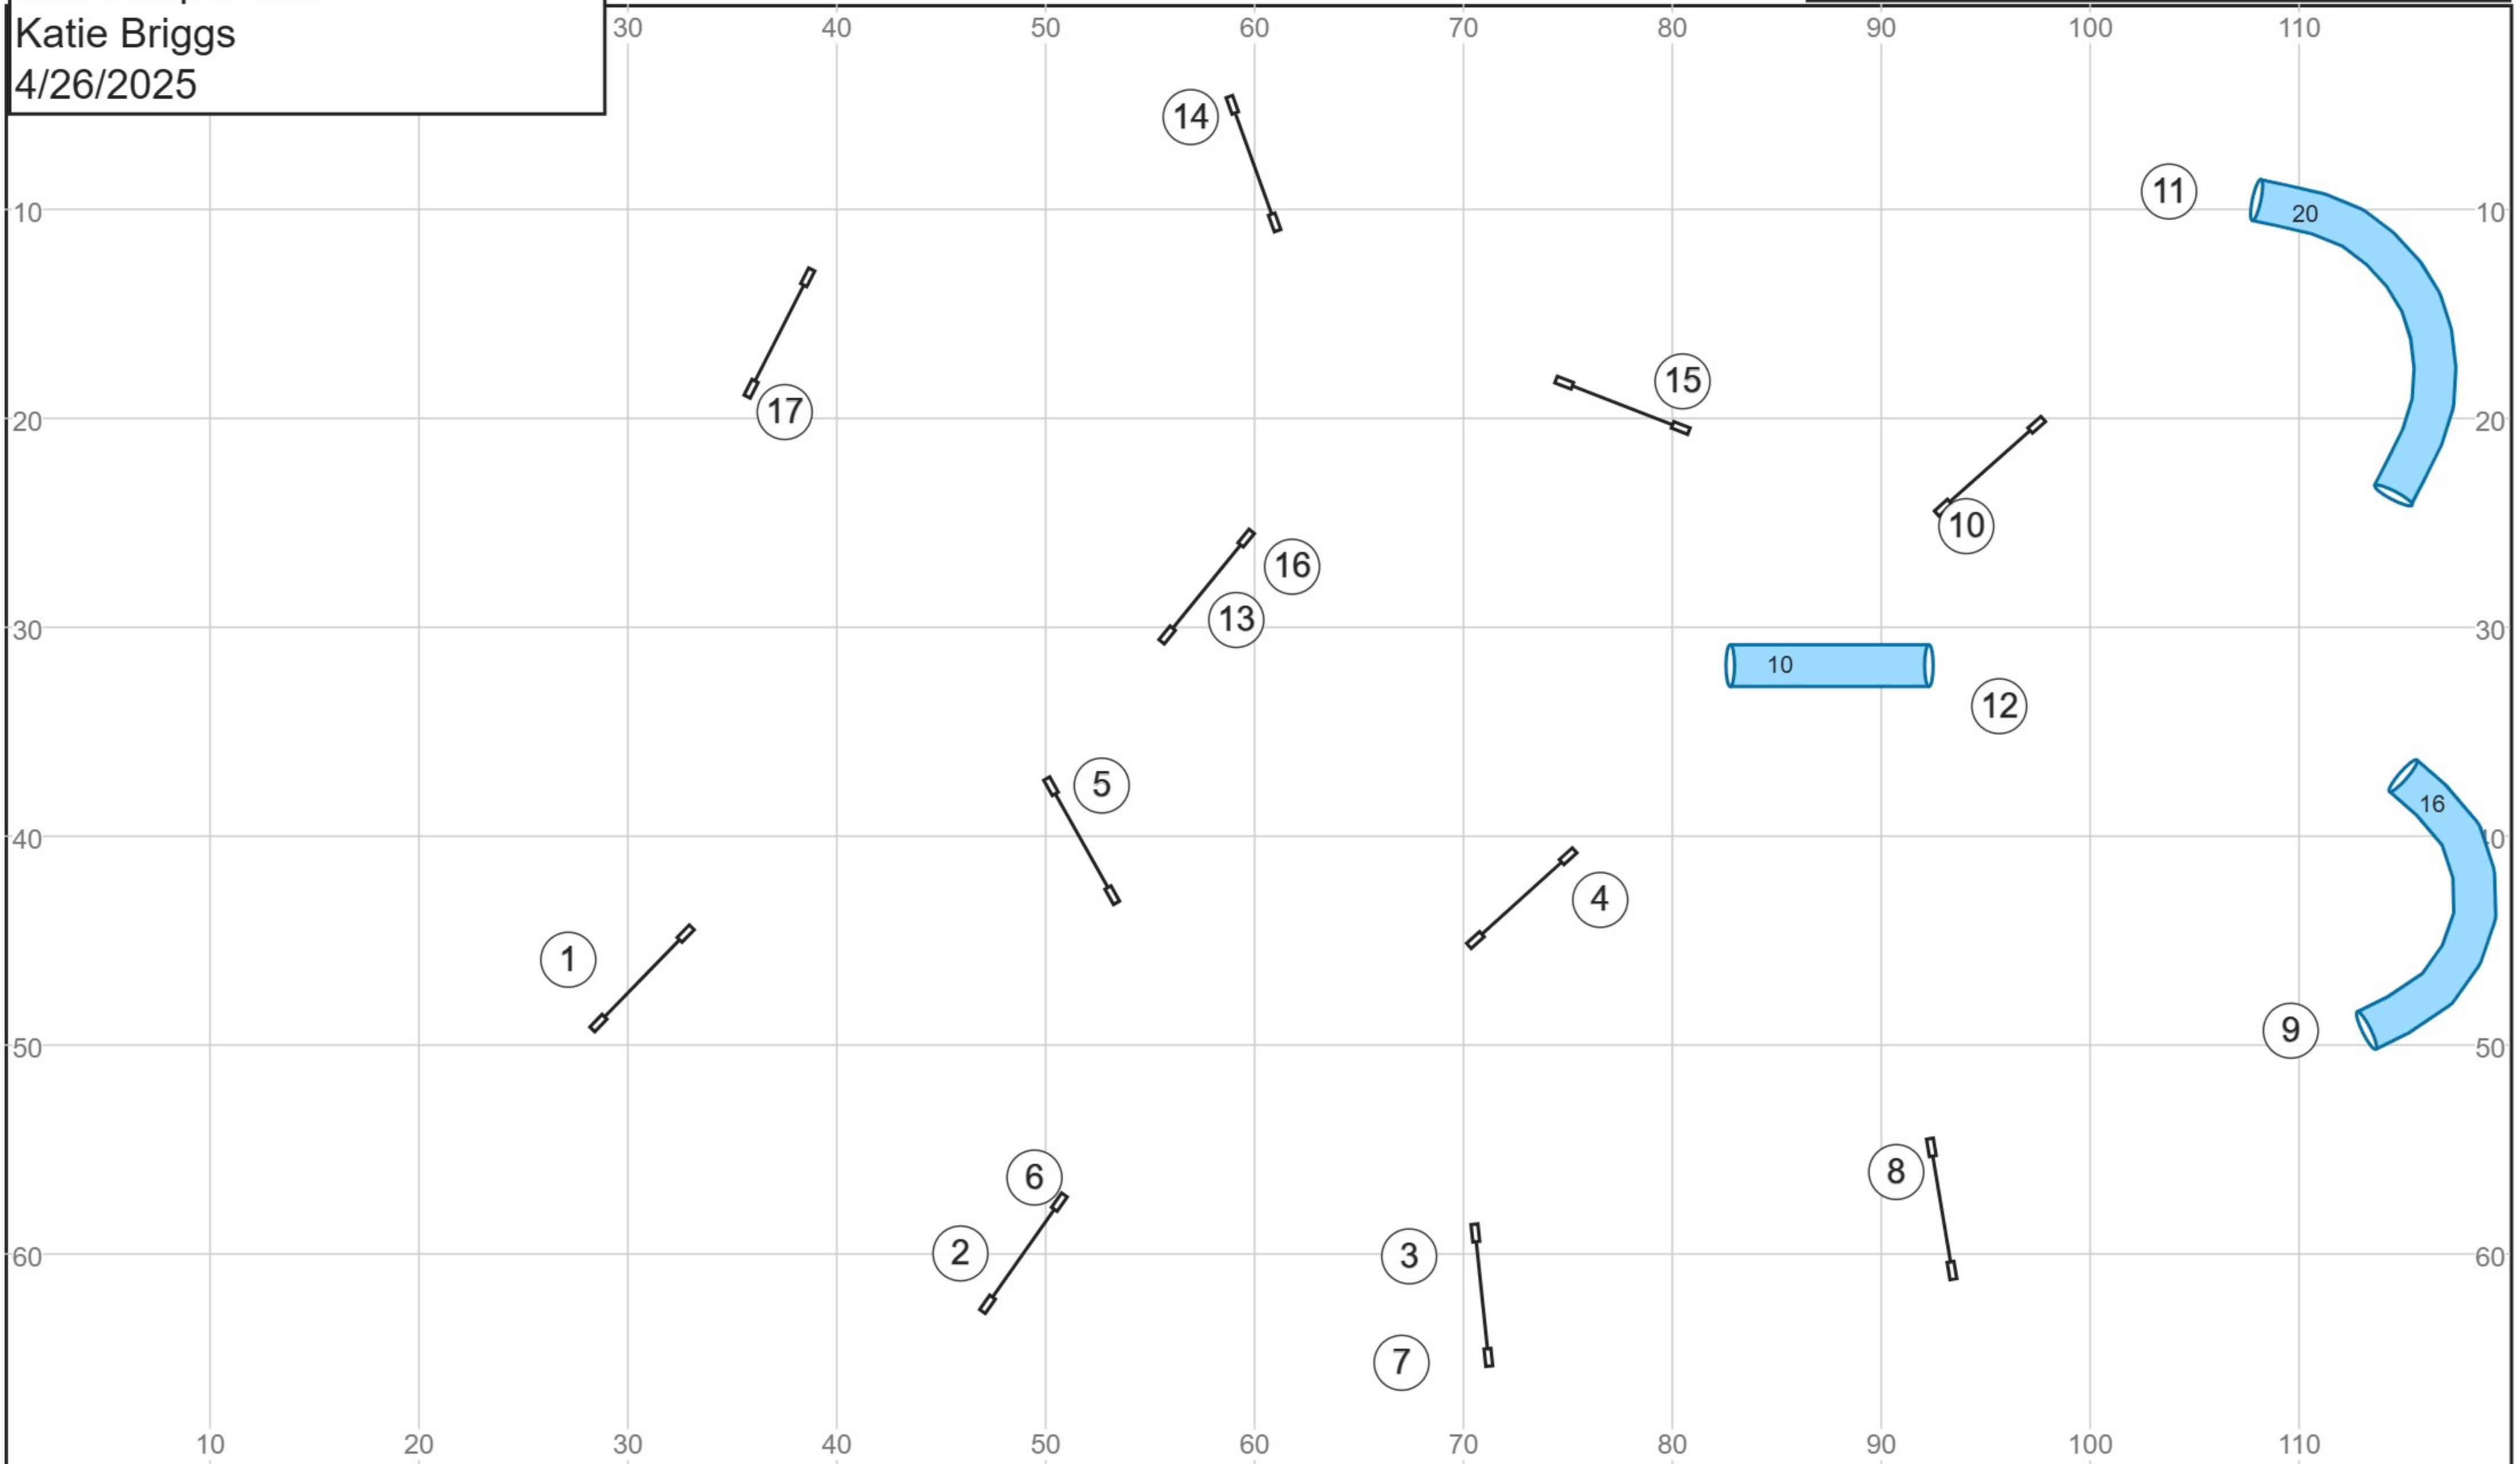

Beginner/Novice Speedstakes 2
Just Jump It UKI
Katie Briggs
4/26/2025

Beginner/Novice Speedstakes 2

Course Map is an Approximation Only