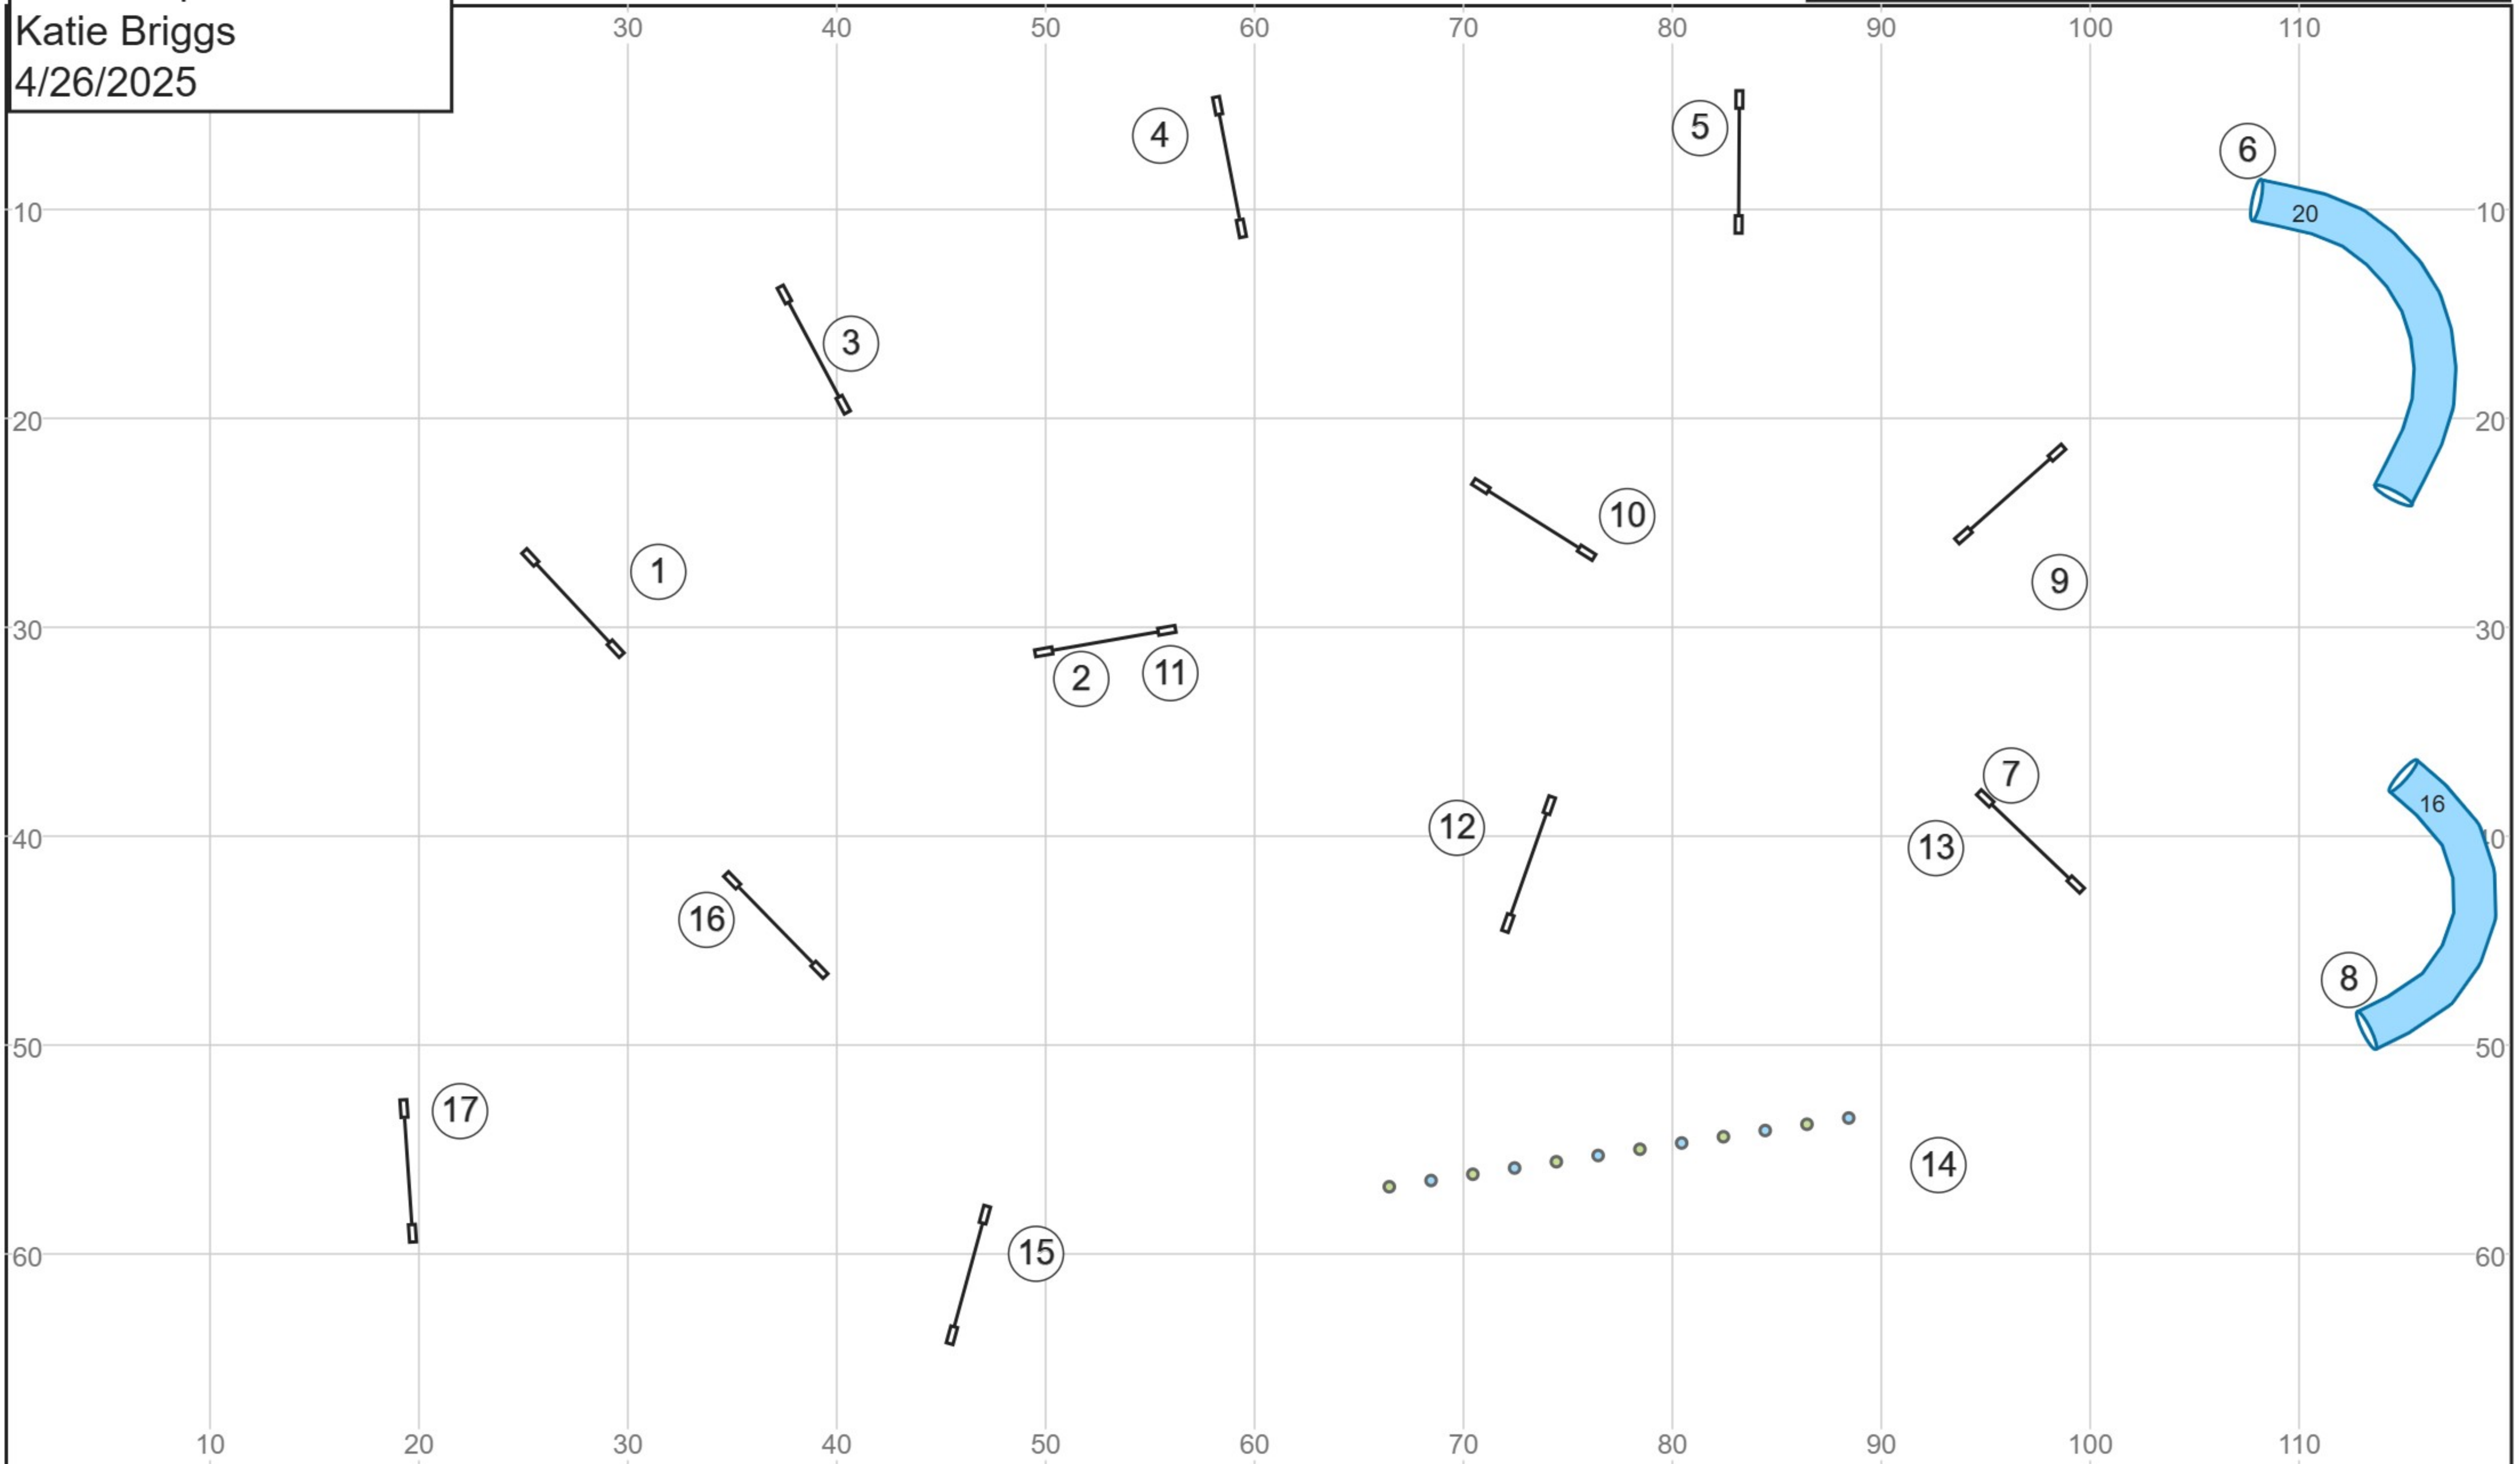

Senior/Champ Jumpers
Just Jump It UKI
Katie Briggs
4/26/2025

Senior/Champ Jumpers

Course Map is an Approximation Only