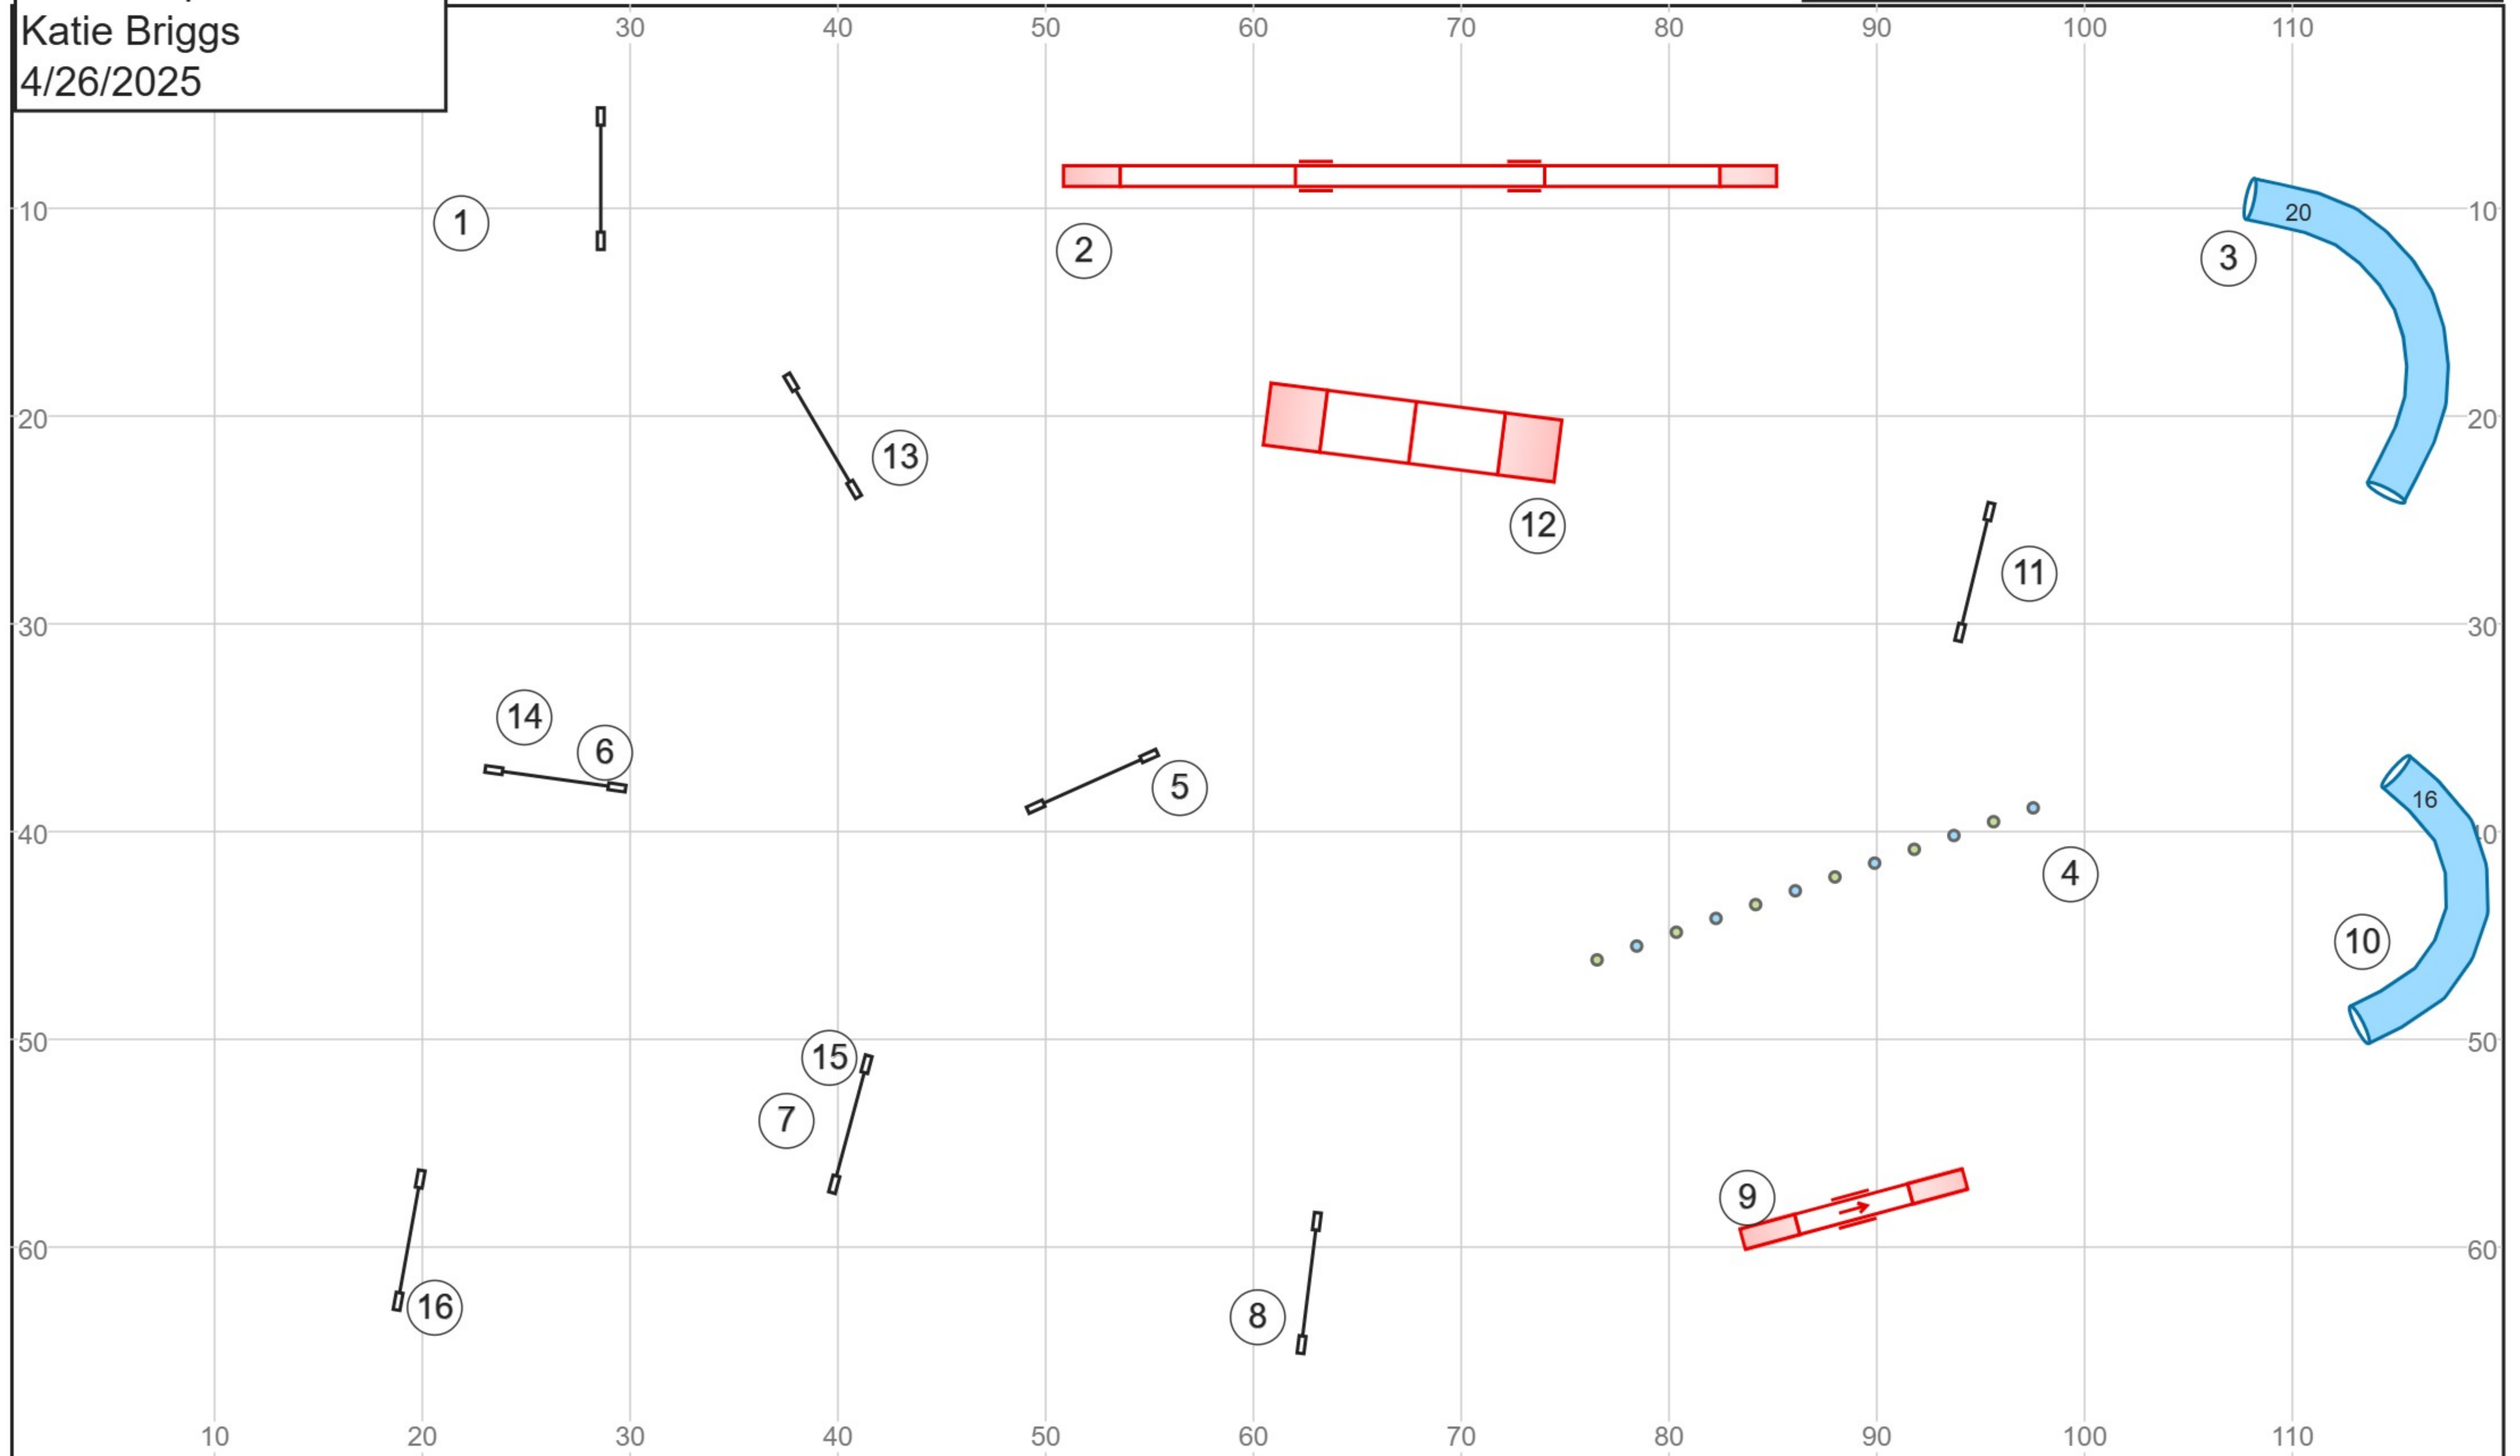

# Beginner/Novice Agility

Course Map is an Approximation Only

Beginner/Novice Jumpers  
Just Jump It UKI  
Katie Briggs  
4/26/2025

# Beginner/Novice Jumpers

Course Map is an Approximation Only

Beginner/Novice Speedstakes 1  
Just Jump It UKI  
Katie Briggs  
4/26/2025