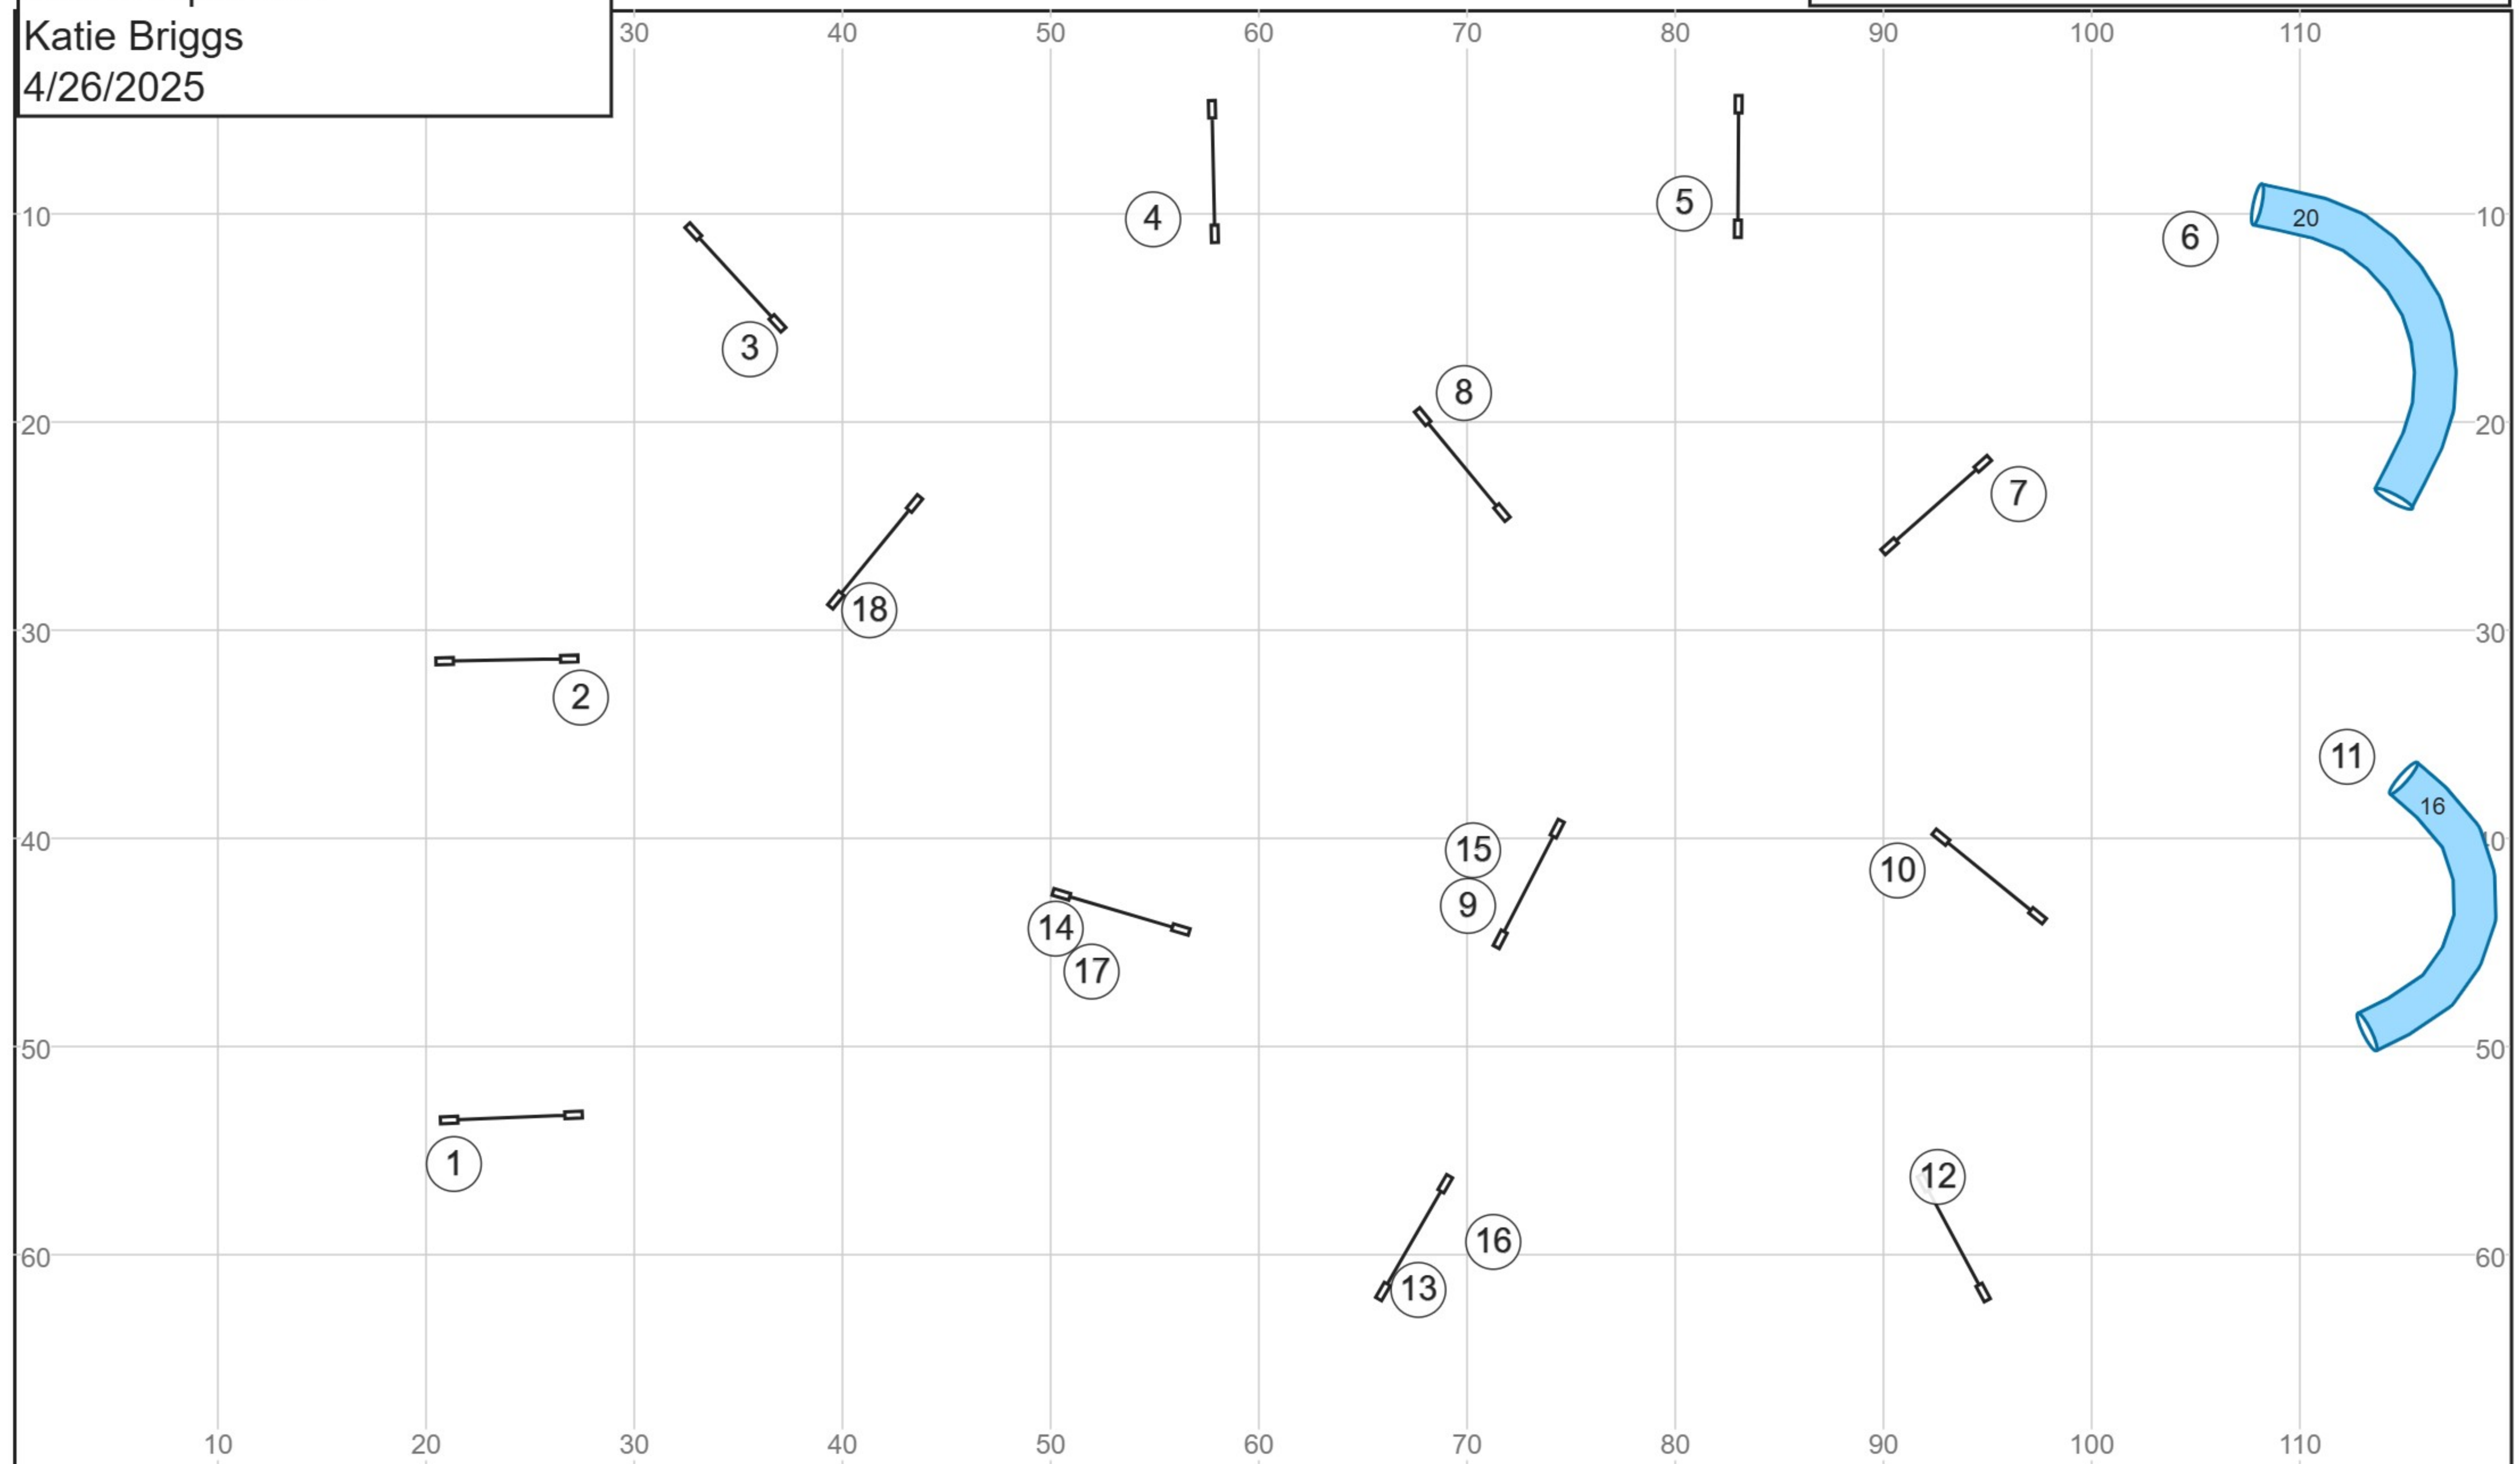

Beginner/Novice Speedstakes 1
Just Jump It UKI
Katie Briggs
4/26/2025

Beginner/Novice Speedstakes 1

Course Map is an Approximation Only