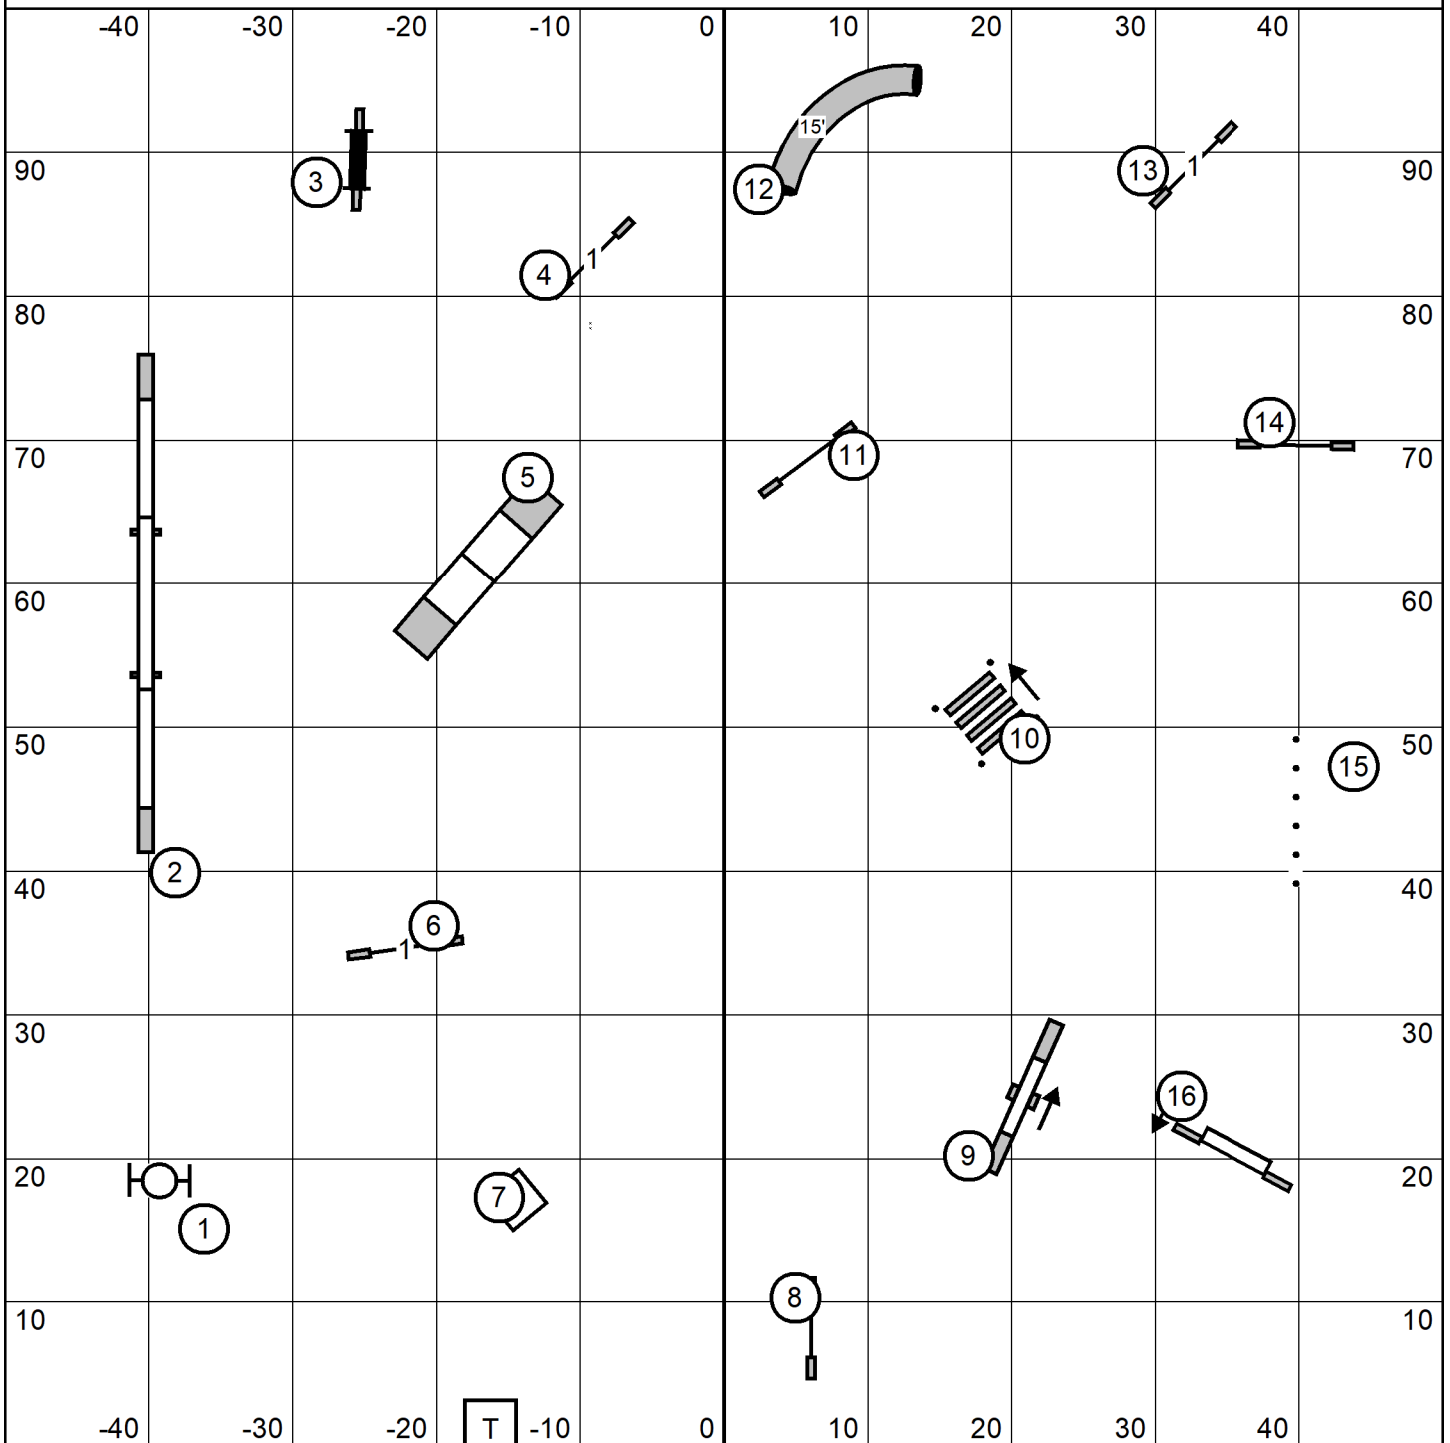

Novice Standard

entry/exit

T

entry/exit

Shenandoah Valley Kennel Club
Saturday January 04, 2025
Novice Standard
Judge: Cindy Blanton