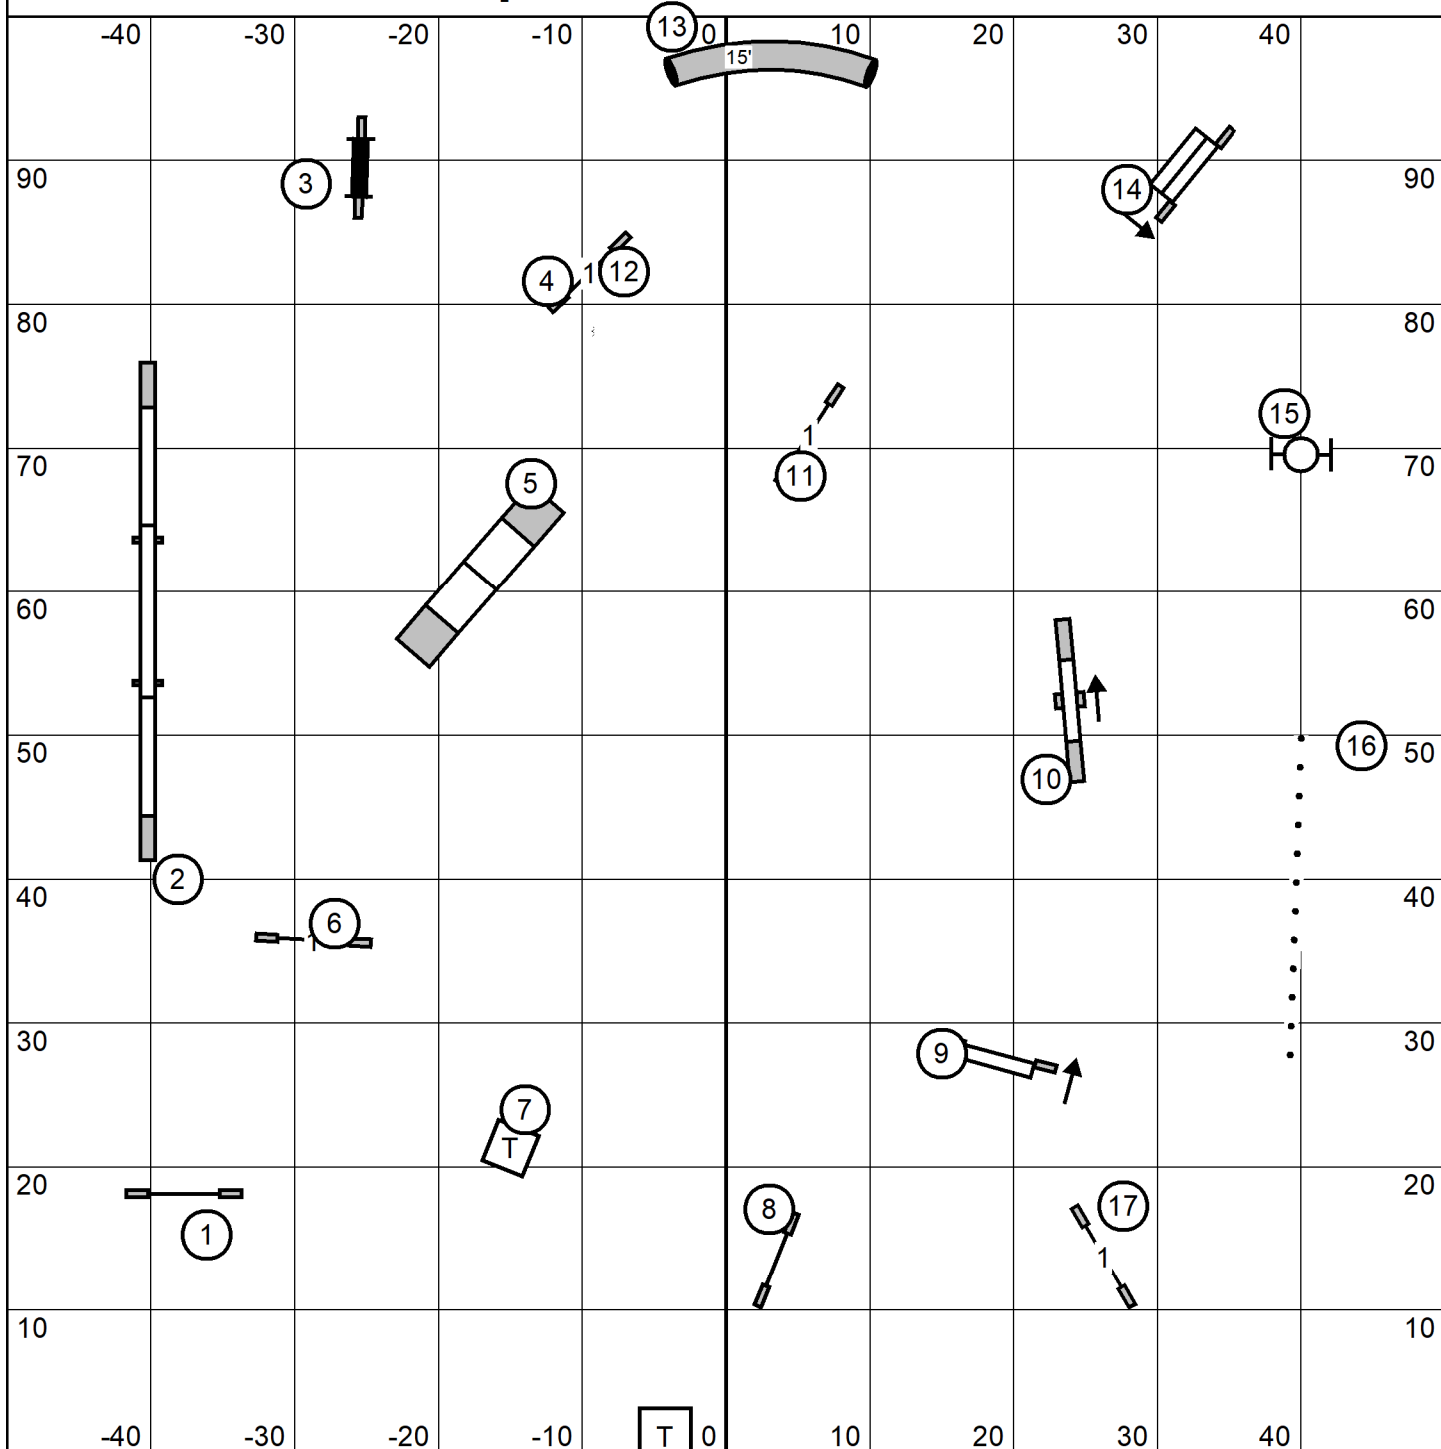

Open Standard

entry/exit

Shenandoah Valley Kennel Club
Saturday January 04, 2025
Open Standard
Judge: Cindy Blanton

entry/exit