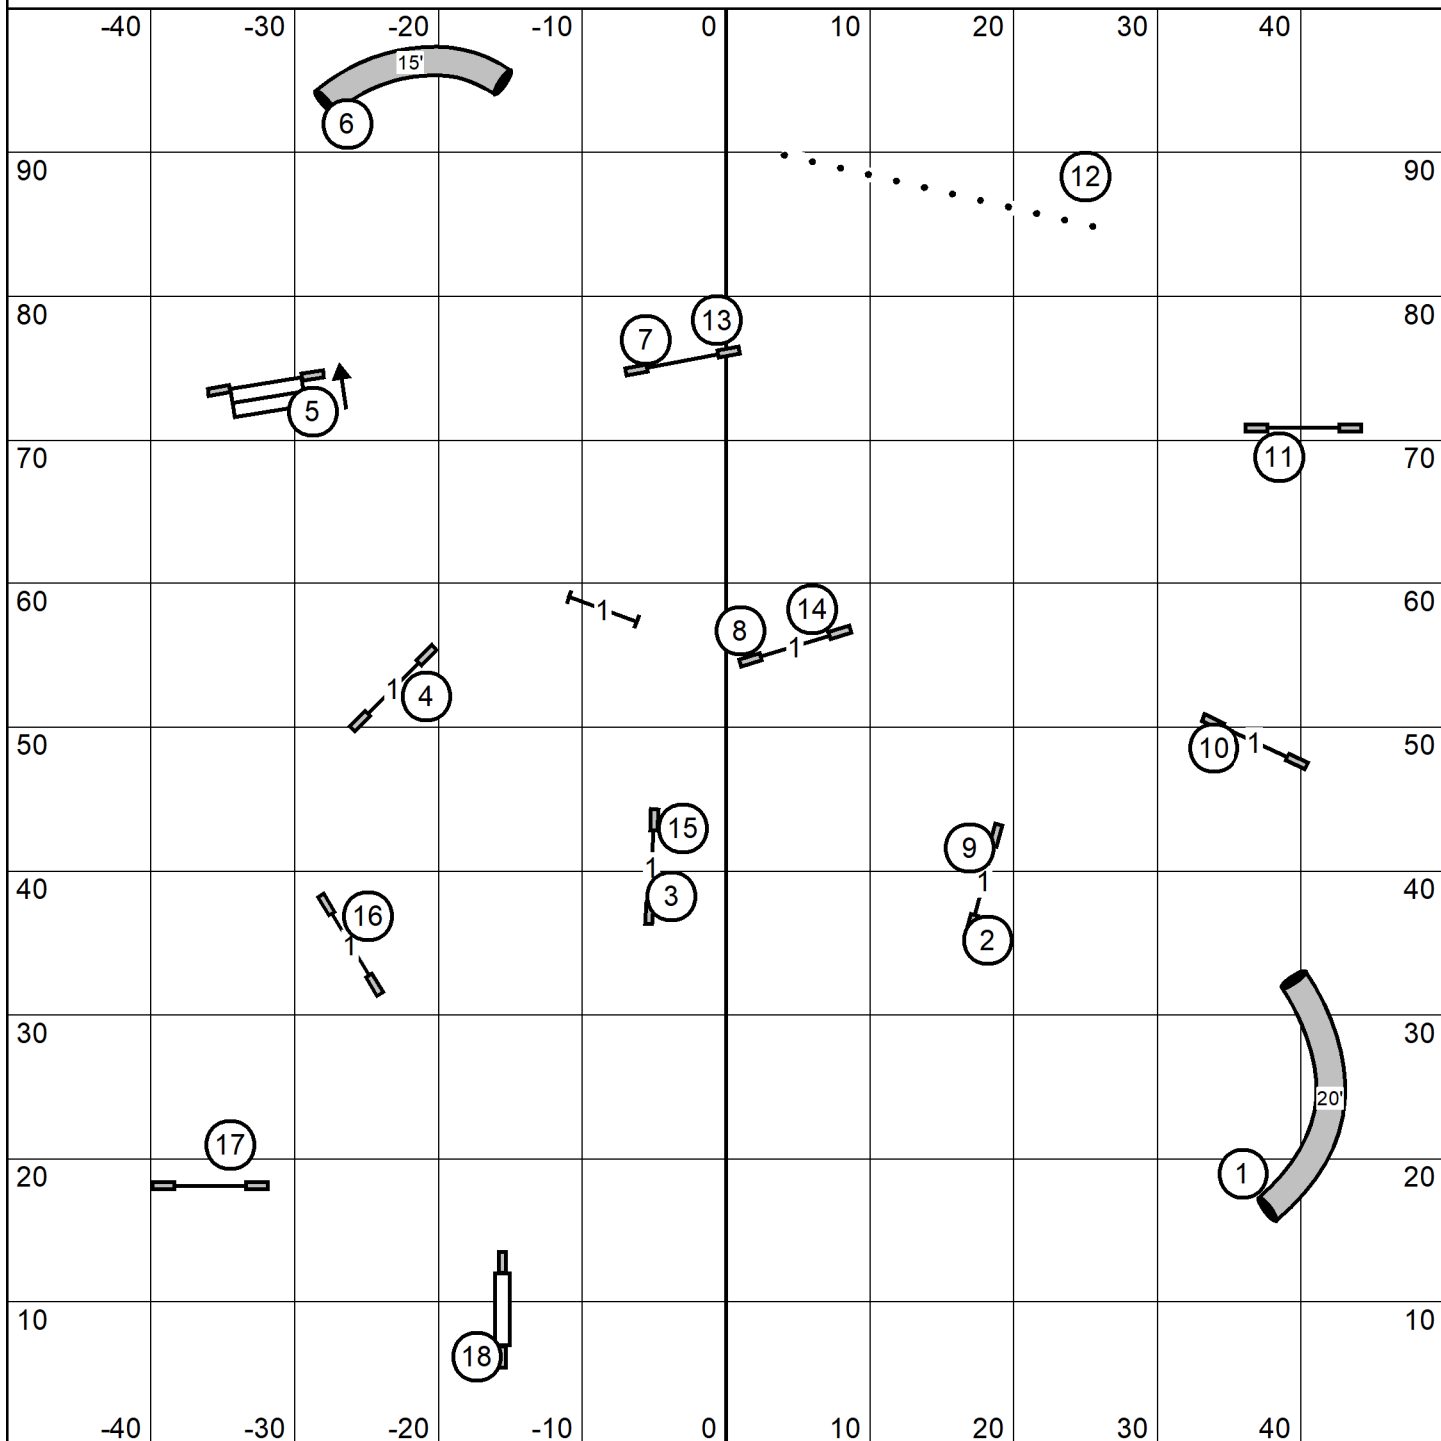

Excellent/Master JWW

entry/exit

Shenandoah Valley Kennel Club
Saturday January 04, 2025
Excellent/Master JWW
Judge: Cindy Blanton

entry/exit