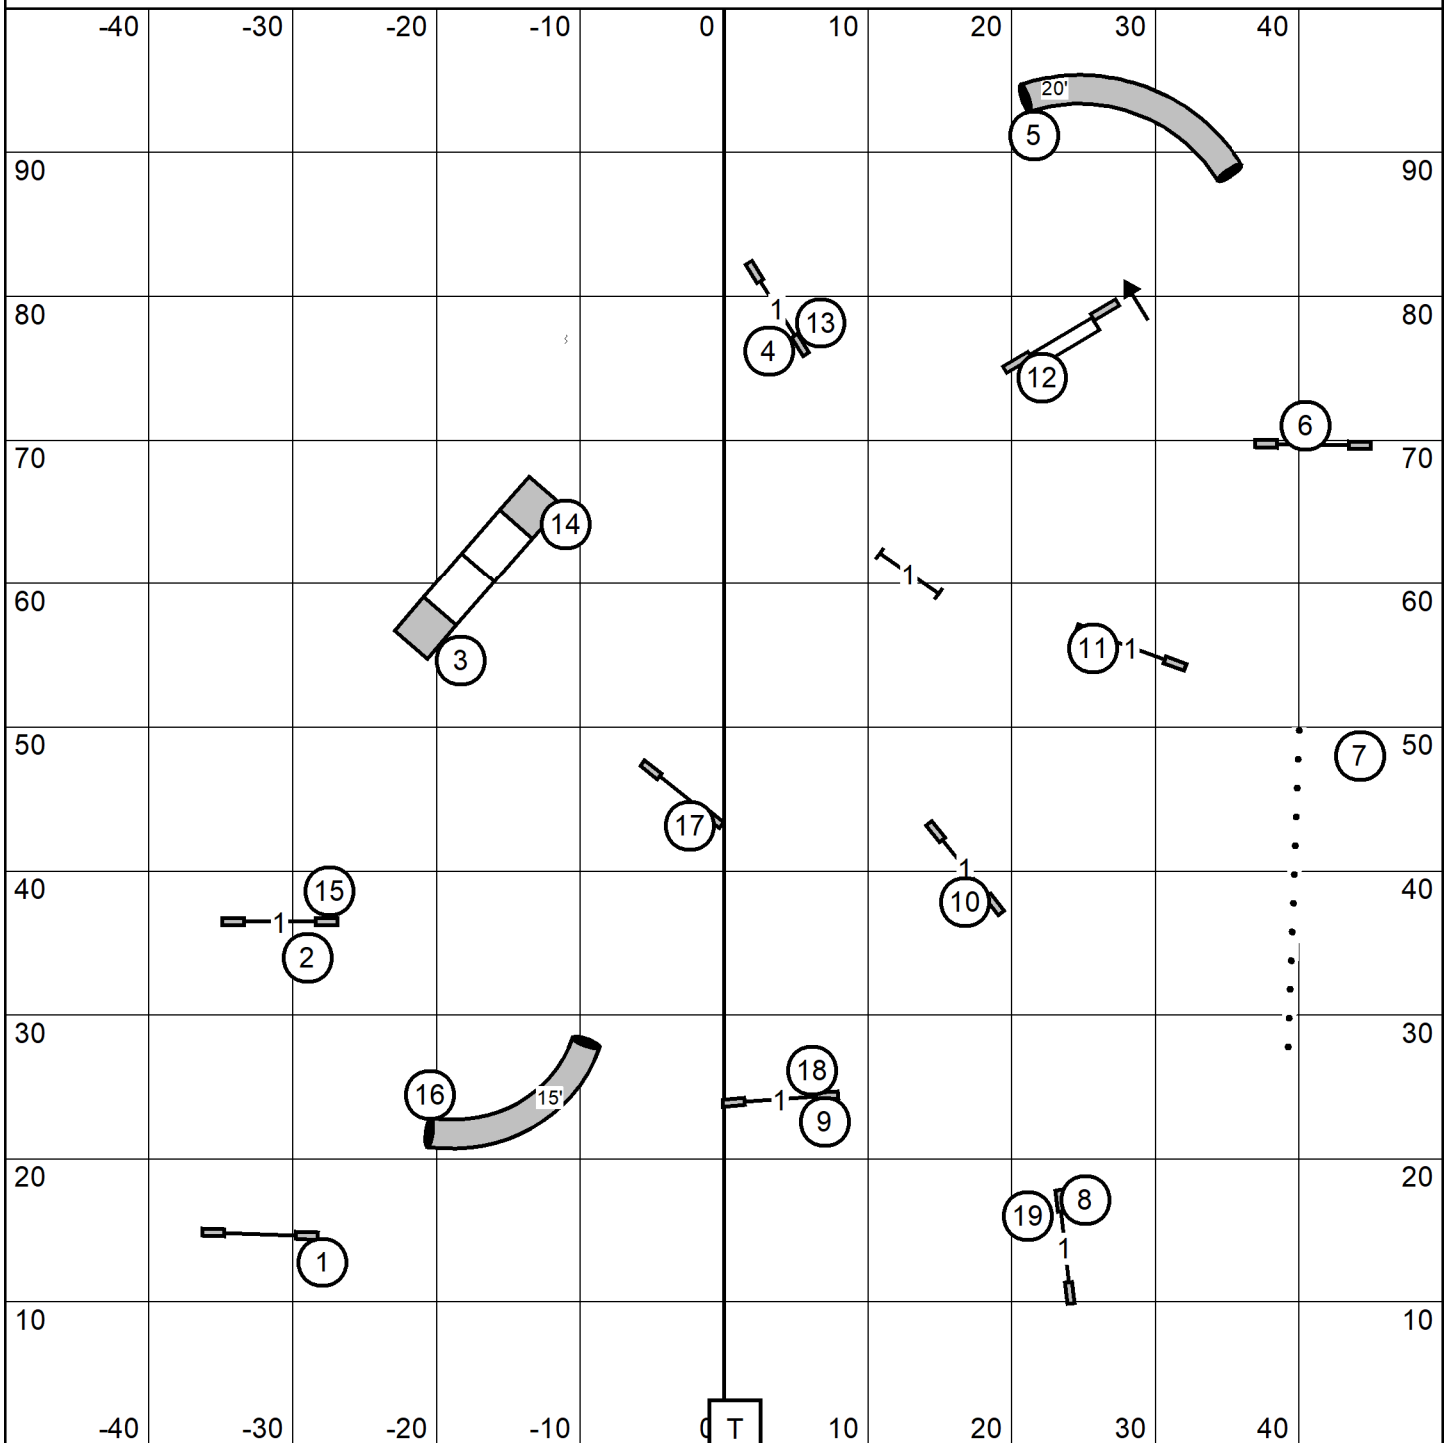

# T2B

entry/exit

Shenandoah Valley Kennel Club  
 Saturday January 04, 2025  
 T2B  
 Judge: Cindy Blanton

entry/exit