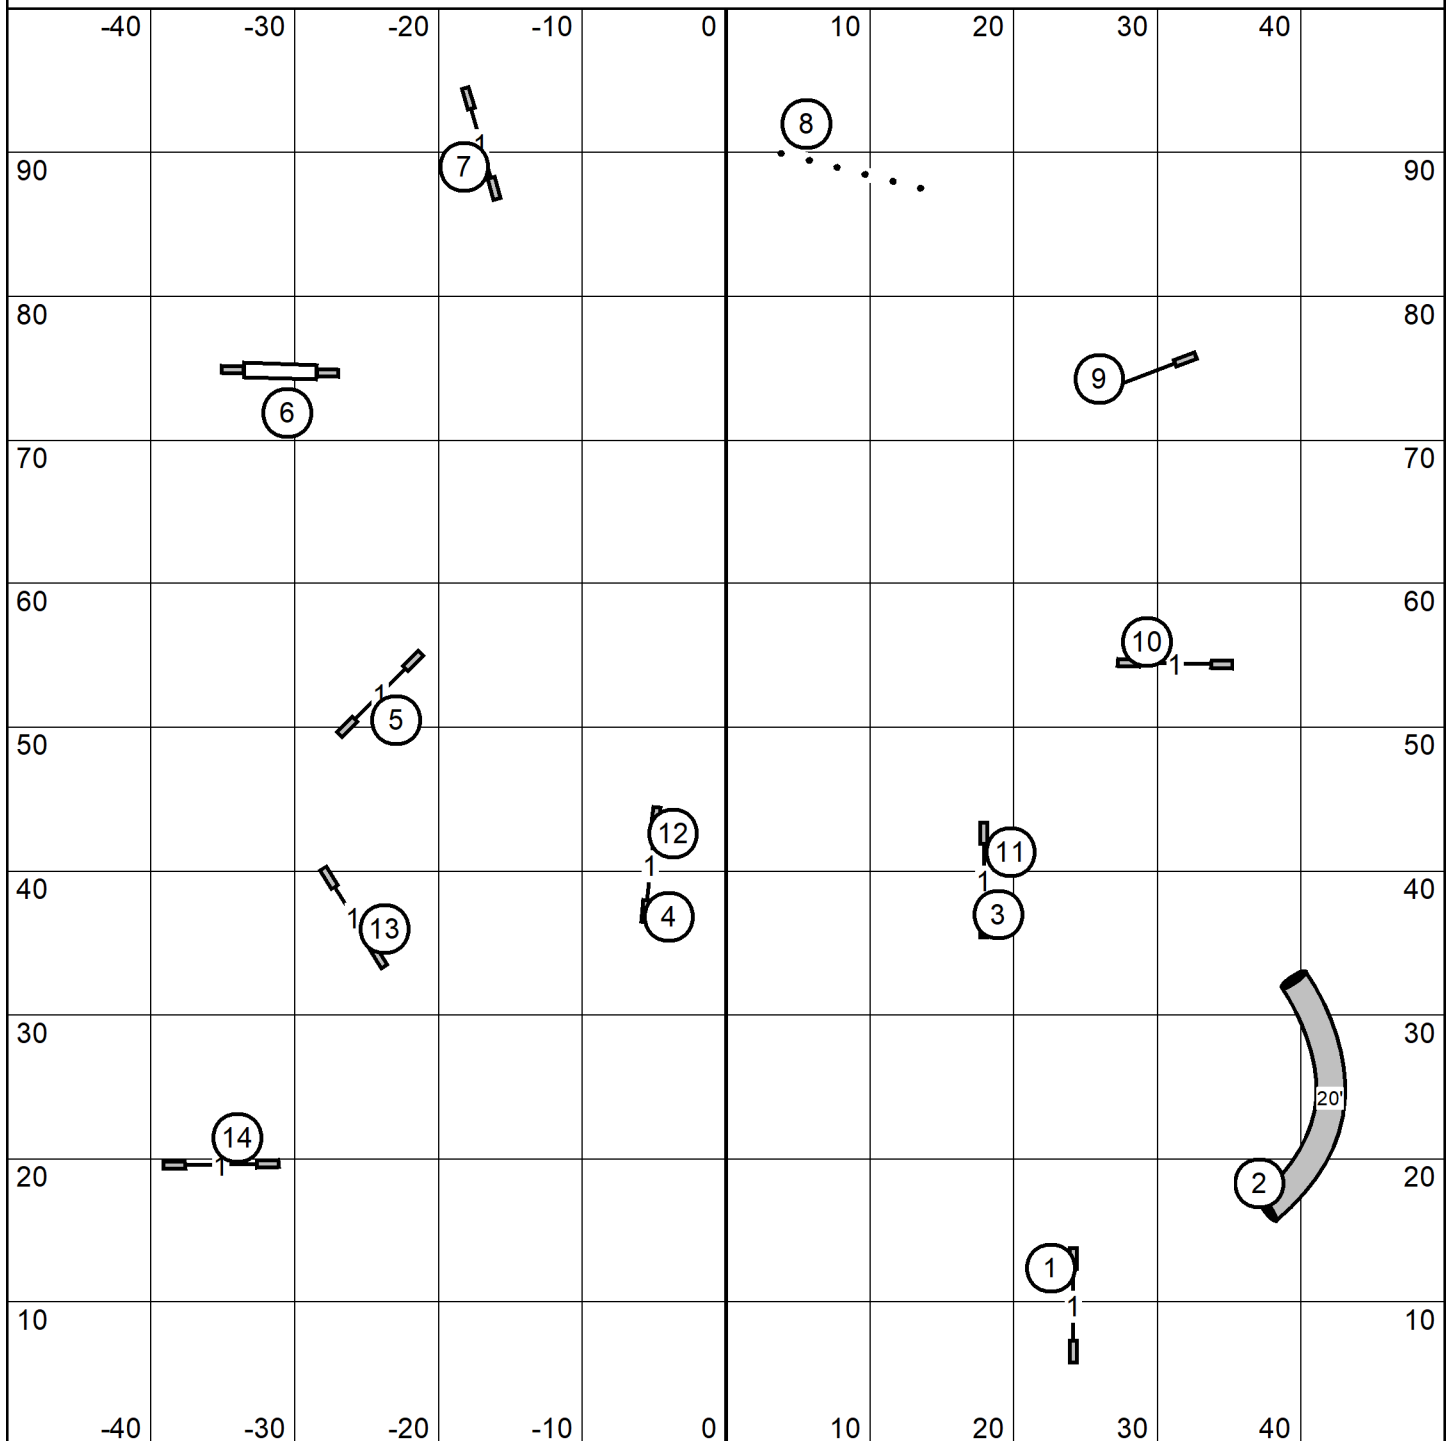

# Novice JWW

entry/exit

Shenandoah Valley Kennel Club  
 Saturday January 04, 2025  
 Novice JWW  
 Judge: Cindy Blanton

entry/exit