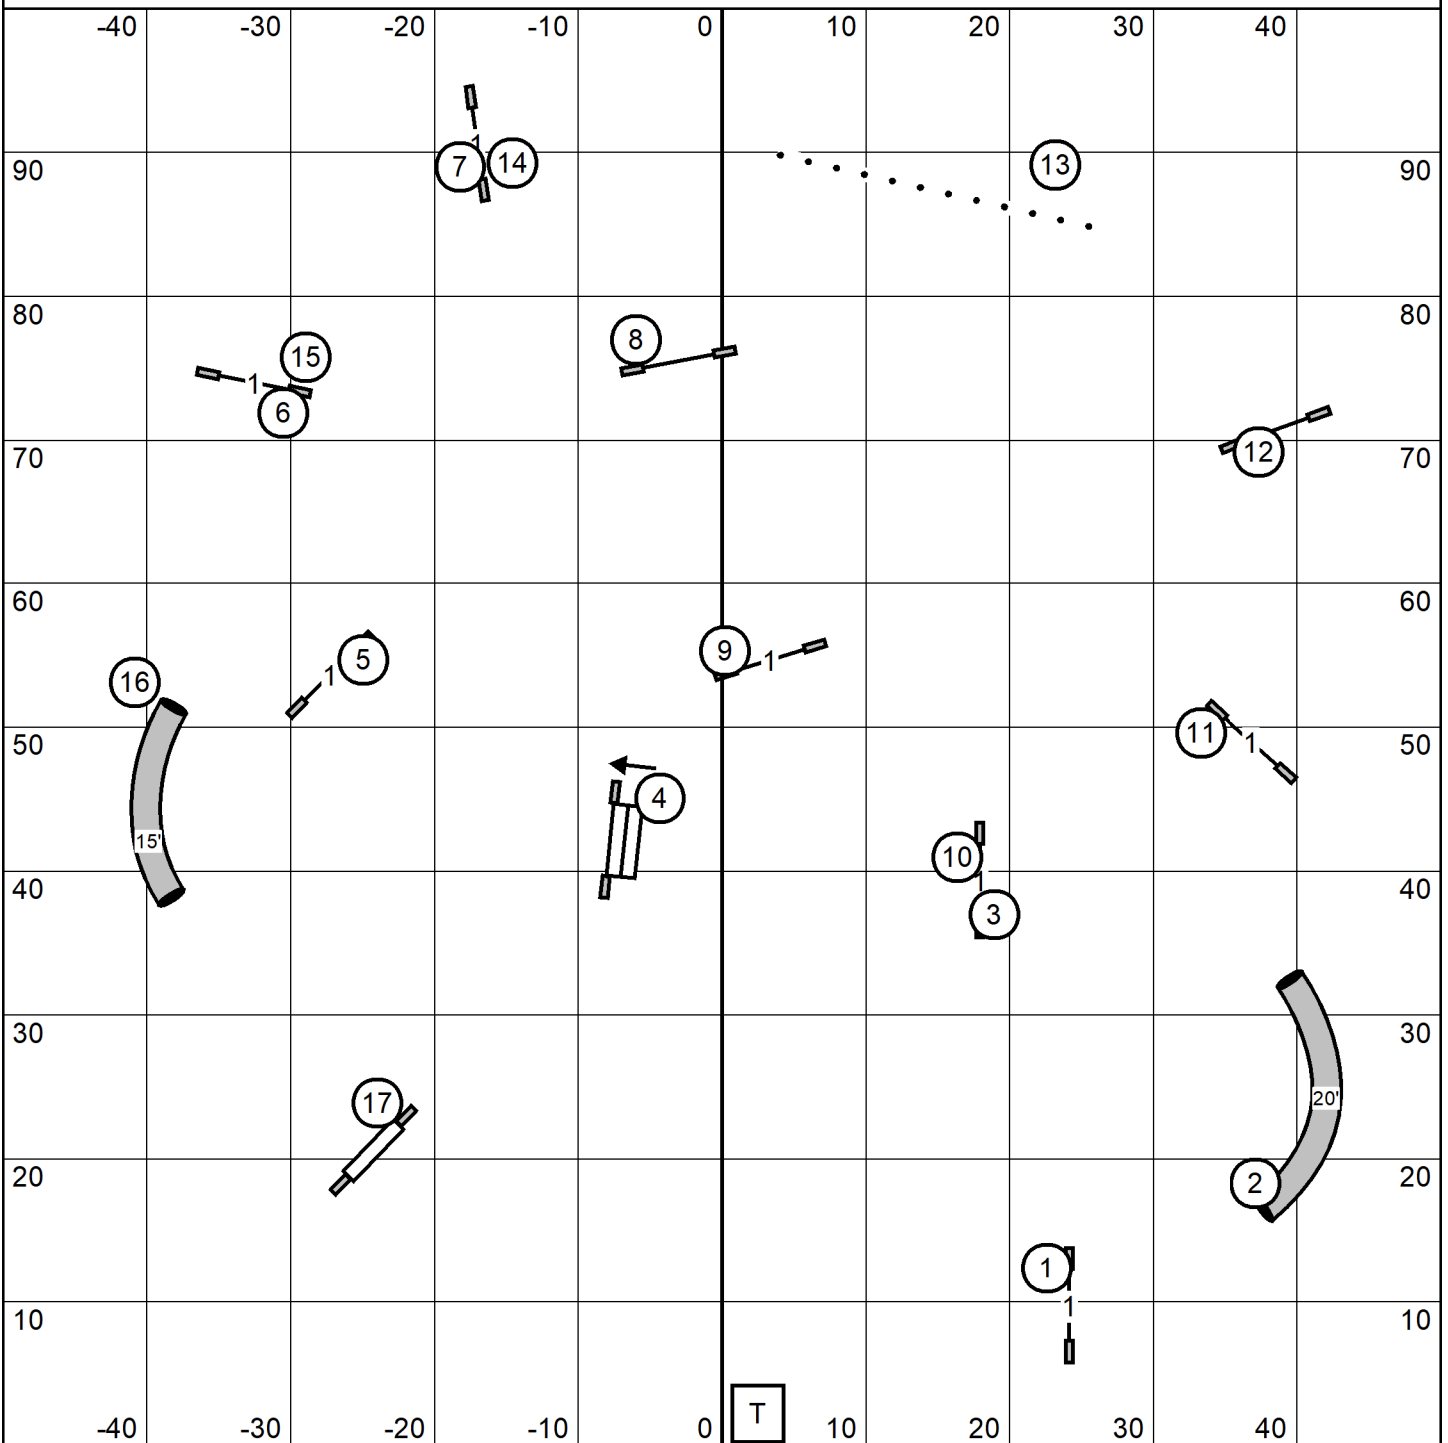

Open JWW

entry/exit

Shenandoah Valley Kennel Club
Saturday January 04, 2025
Open JWW
Judge: Cindy Blanton

entry/exit