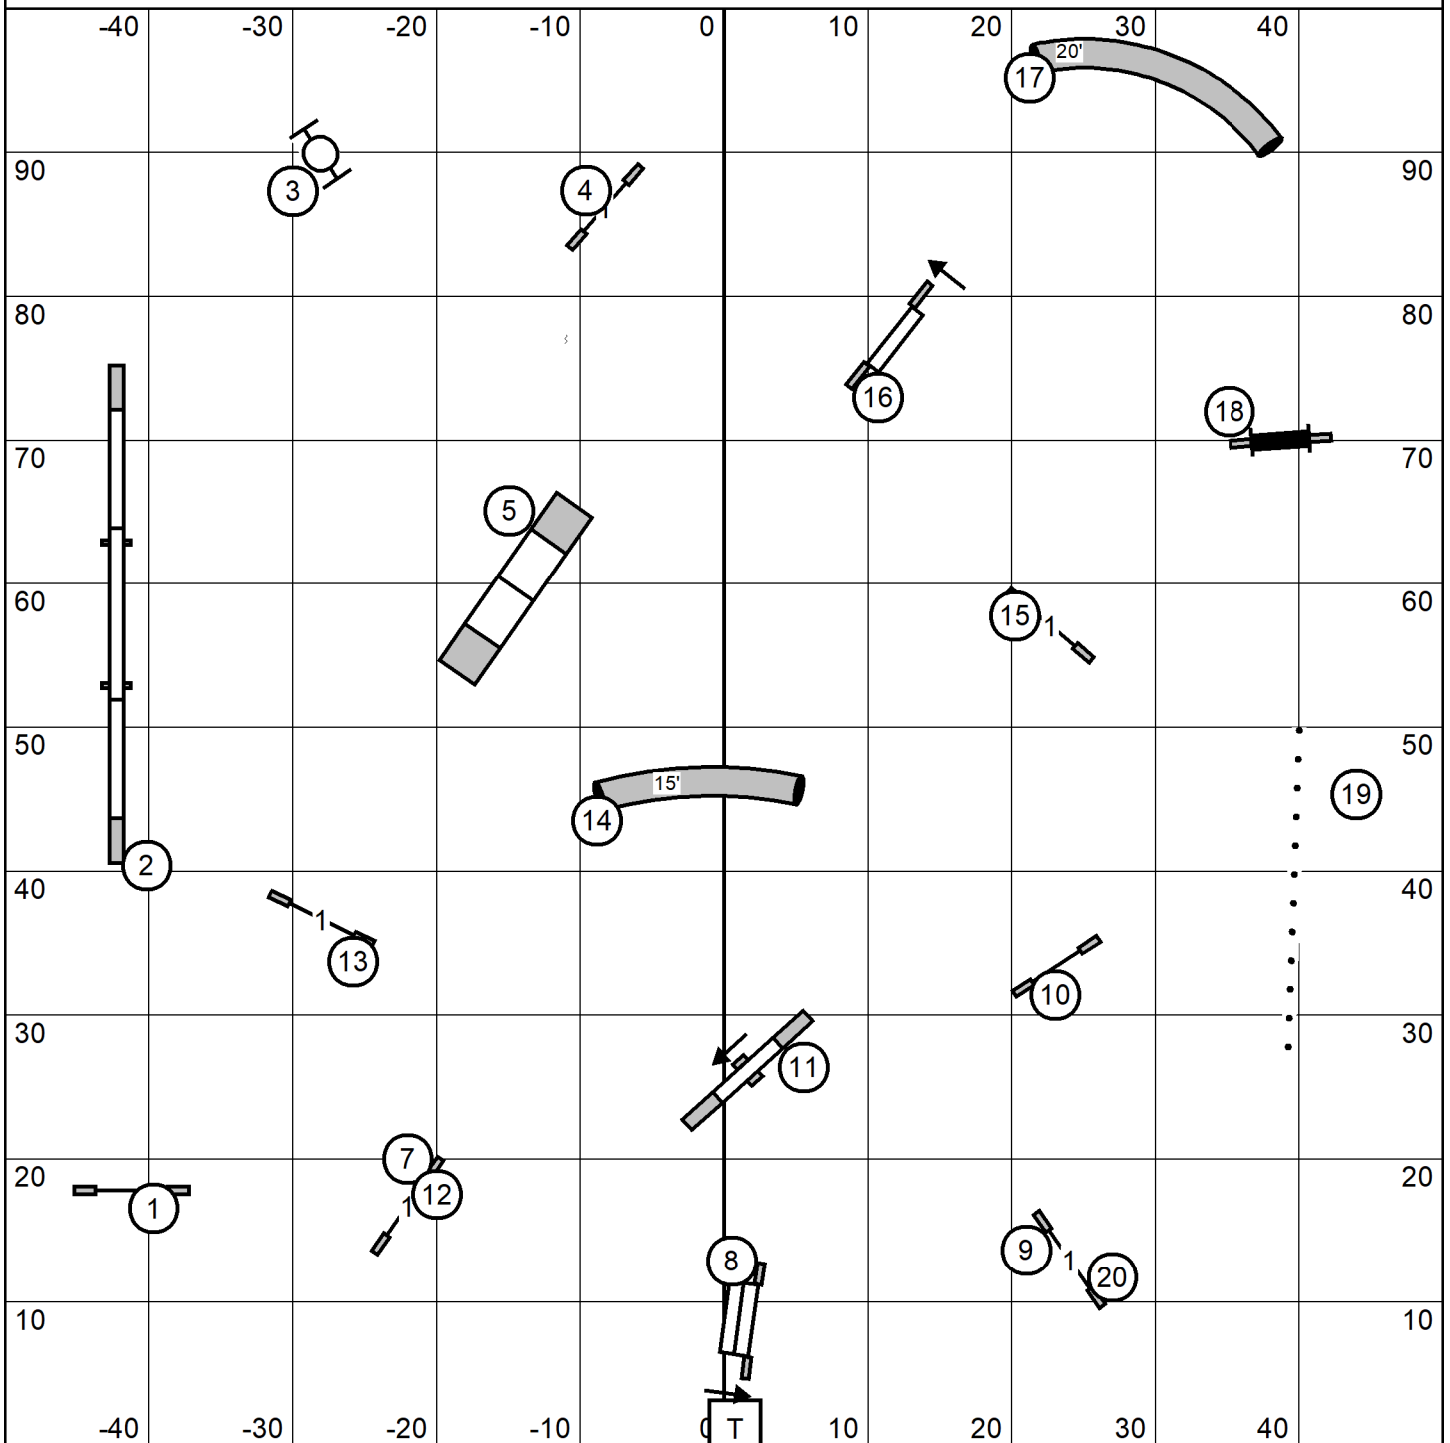

Excellent/Master Standard

entry/exit

Shenandoah Valley Kennel Club
Saturday January 04, 2025
Excellent/Master Standard
Judge: Cindy Blanton

entry/exit