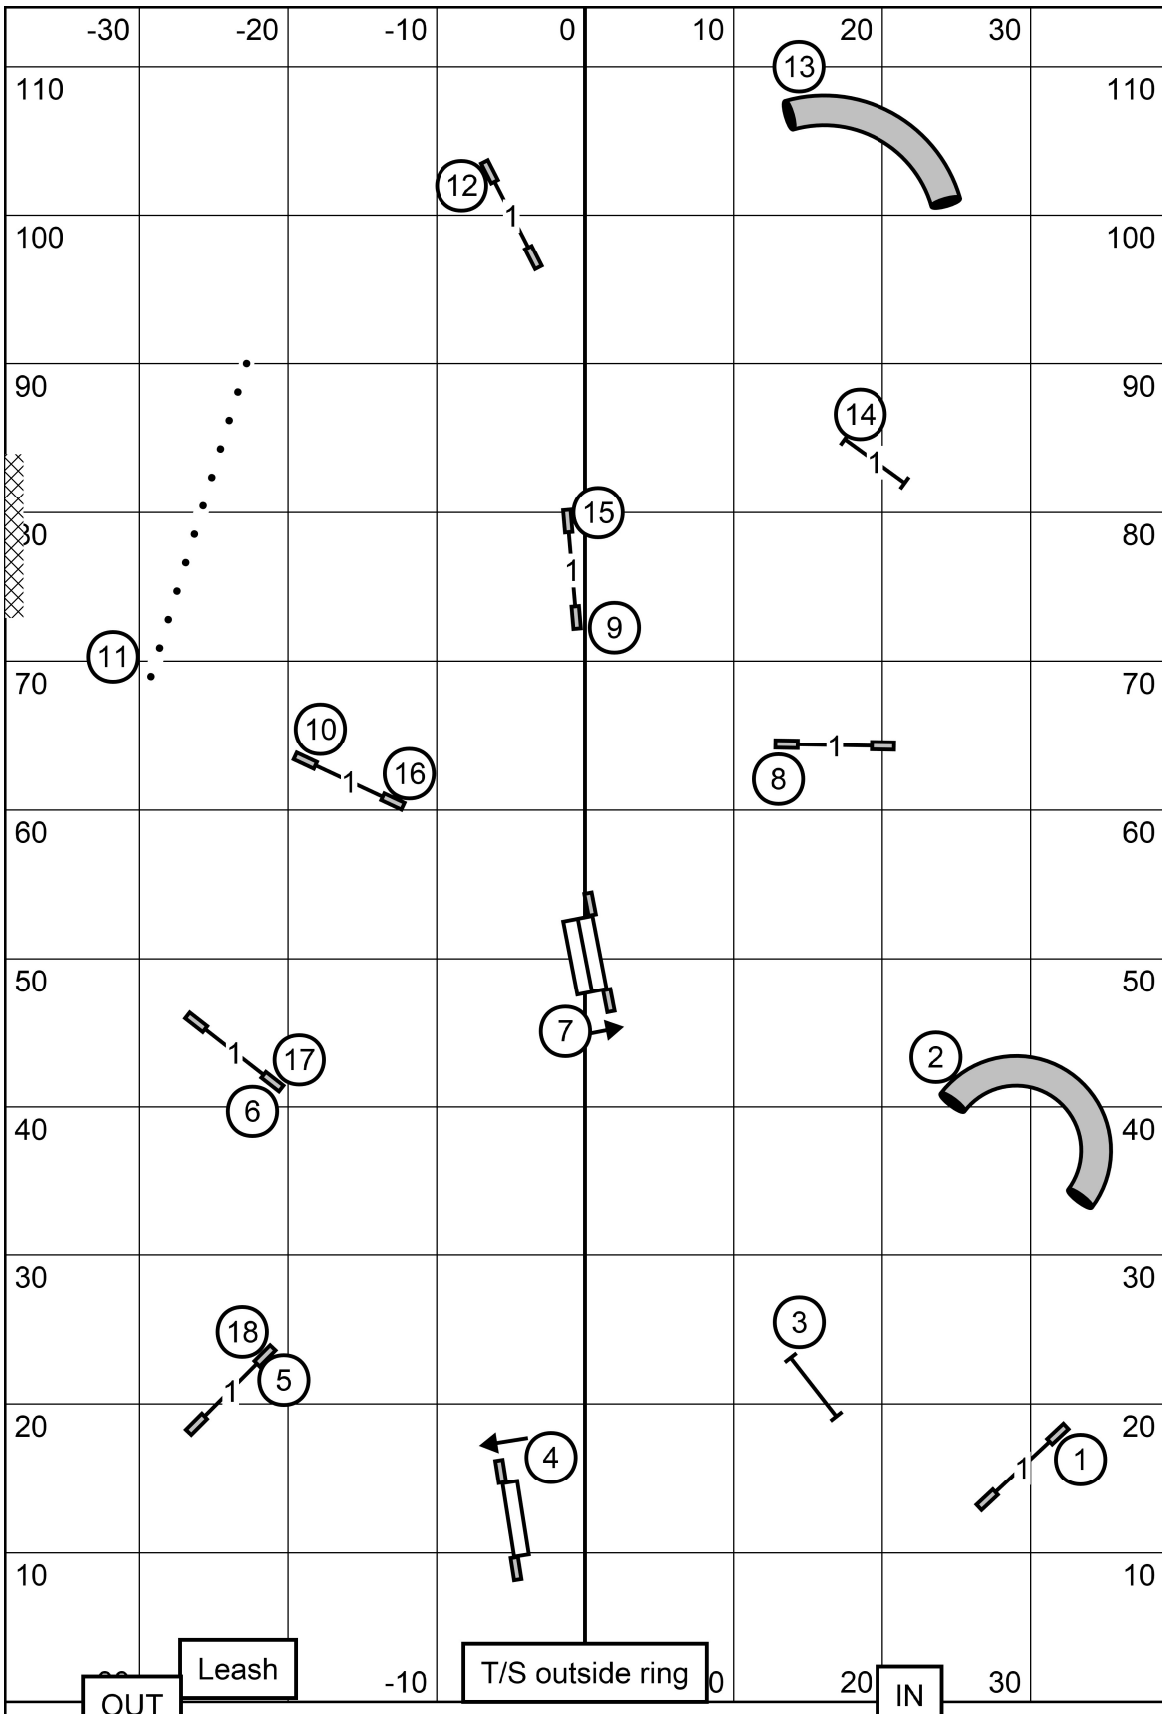

Richmond Dog Obedience Club
Level Up Dog Sports, Mechanicsville VA
Open JWW
Saturday, March 23, 2024
Lizzie Pollard