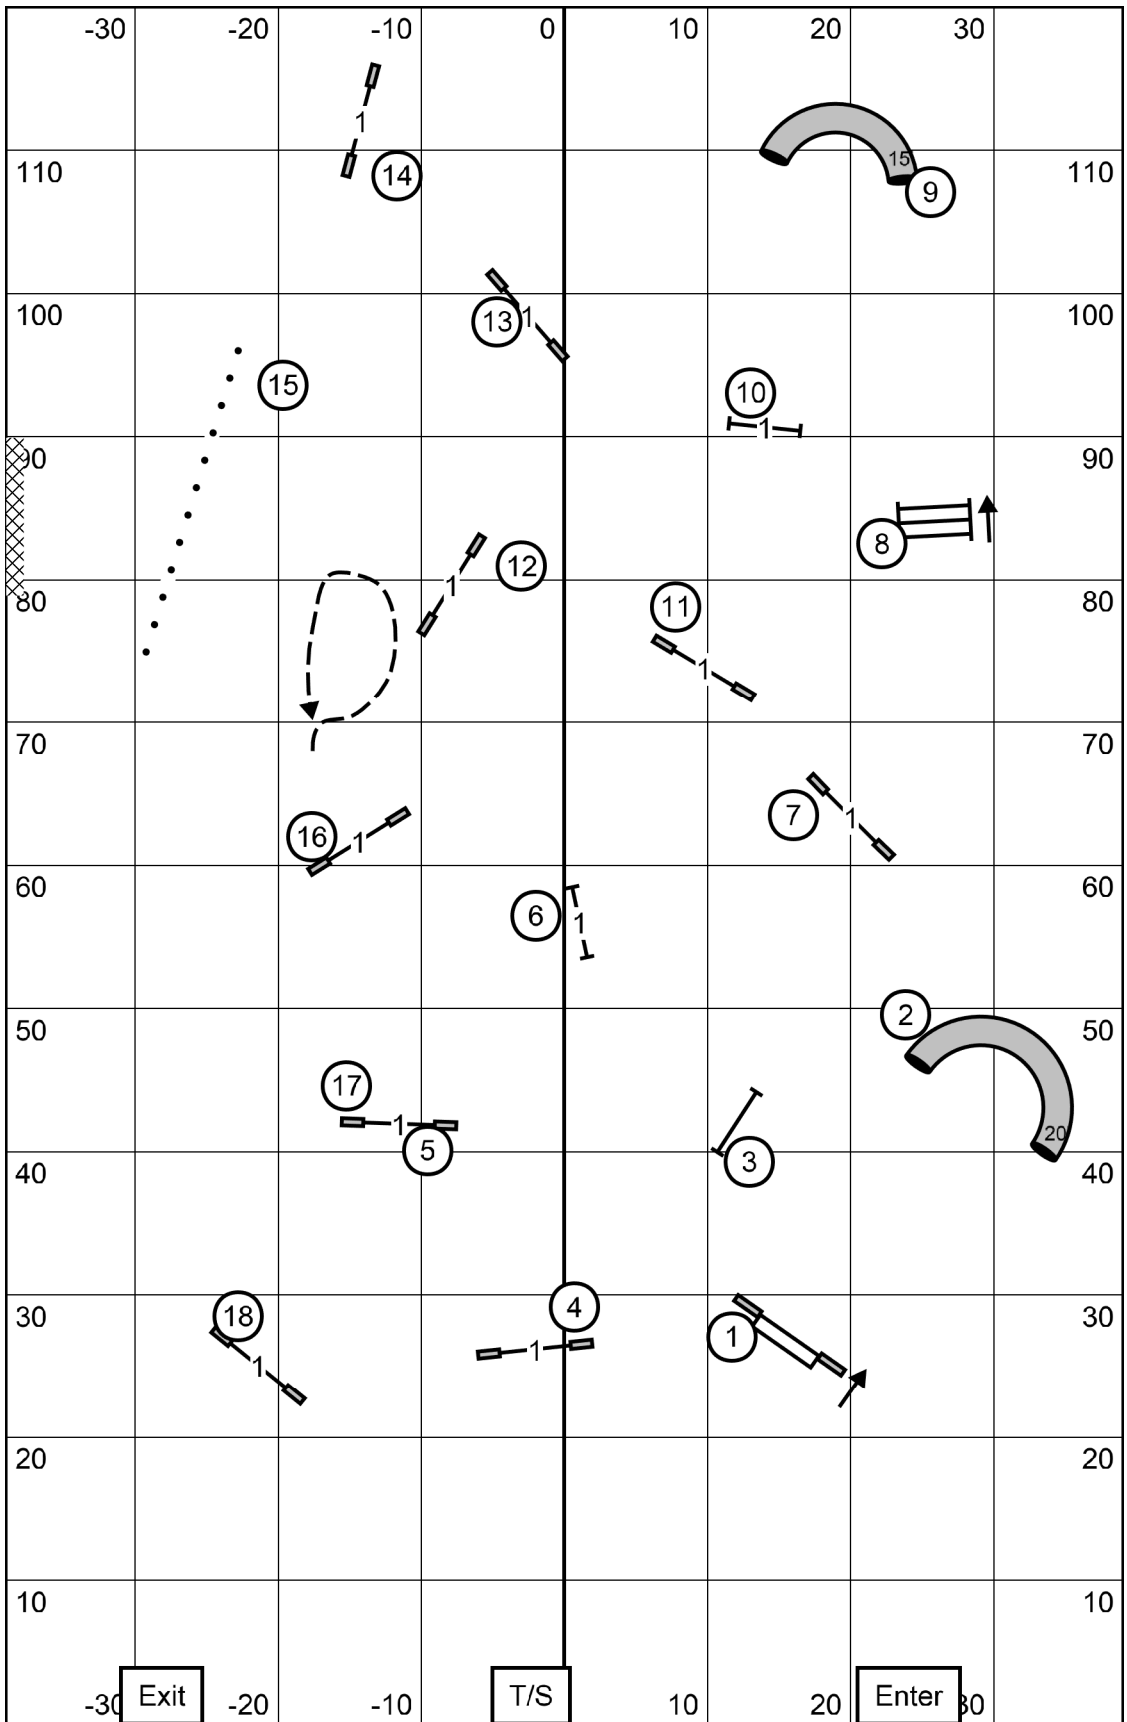

- Ex/M = 60 pts., need 26 (7)(4)(3)
- Open = 55 pts., need 25 or 28 (7)(4) or (4)(3) in flow
- ..... Novice = 50 pts., need 20 or 23 (7)(4) or (4)(3) in flow

Richmond Dog Obedience Club  
 Level Up Dog Sports, Mechanicsville VA  
**All Levels of FAST**  
 Saturday, March 23, 2024  
 Lizzie Pollard

Richmond Dog Obedience Club  
**Excellent/Master Standard**  
 Saturday, March 23, 2024  
 Judge: Tricia Dunseith

Richmond Dog Obedience Club  
 Level Up Dog Sports, Mechanicsville VA  
**T2B**  
 Saturday, March 23, 2024  
 Lizzie Pollard