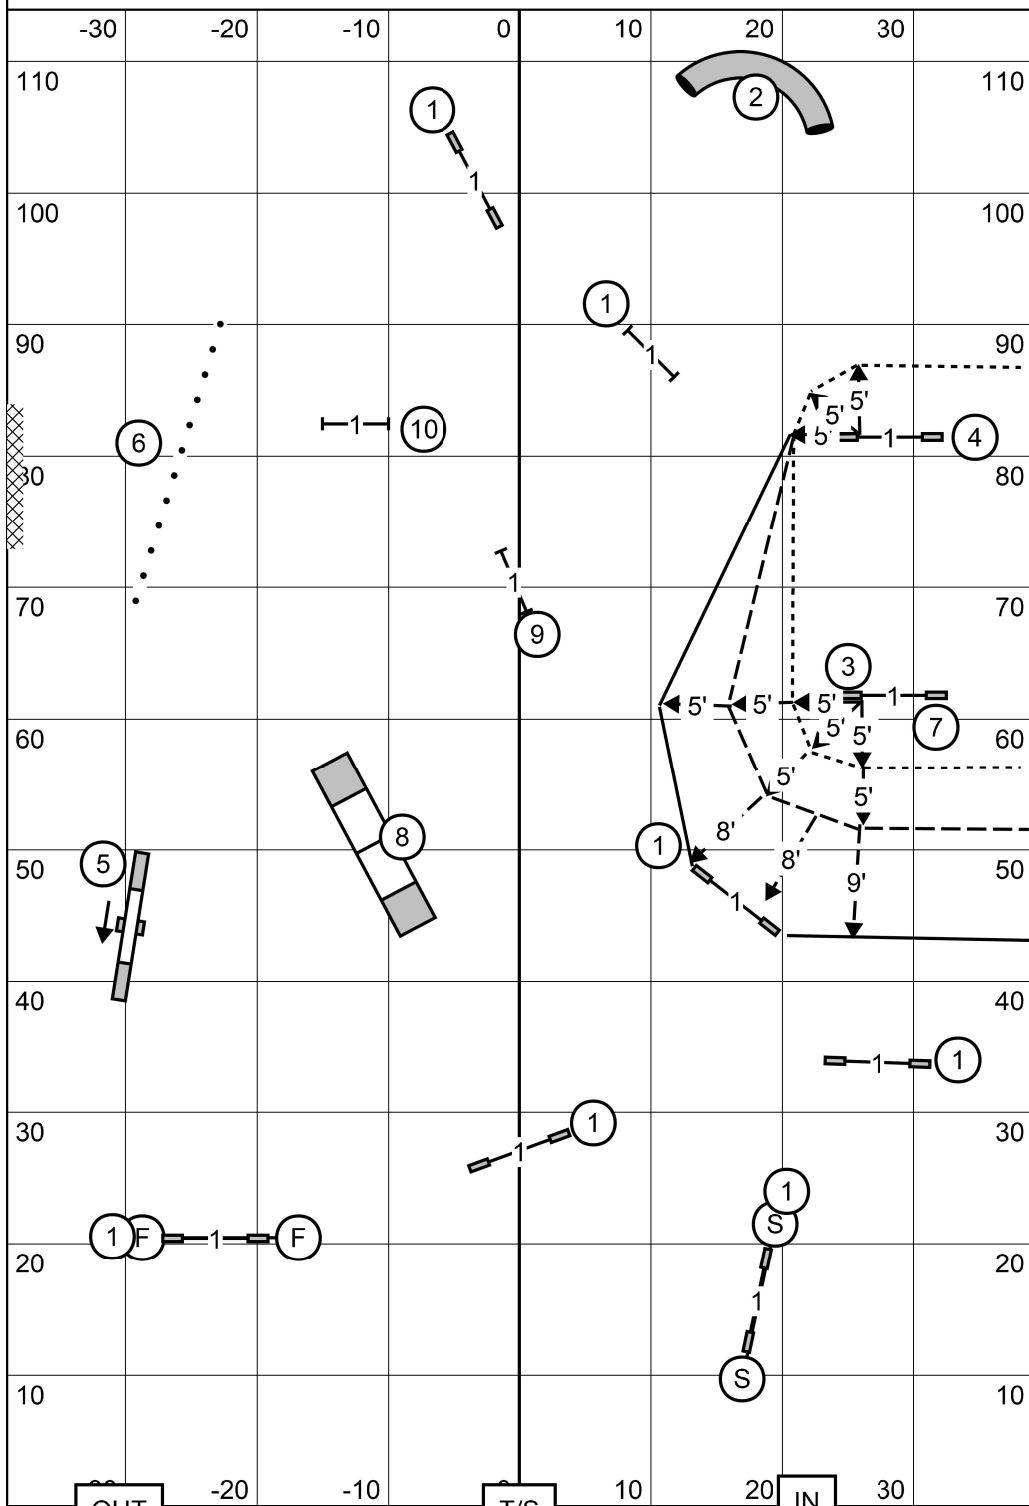

- Ex/M = 60 pts., need 26 (7)(4)(3)
- Open = 55 pts., need 25 or 28 (7)(4) or (4)(3) in flow
- ..... Novice = 50 pts., need 20 or 23 (7)(4) or (4)(3) in flow

Richmond Dog Obedience Club  
 Level Up Dog Sports, Mechanicsville VA  
**All Levels of FAST**  
 Saturday, March 23, 2024  
 Lizzie Pollard