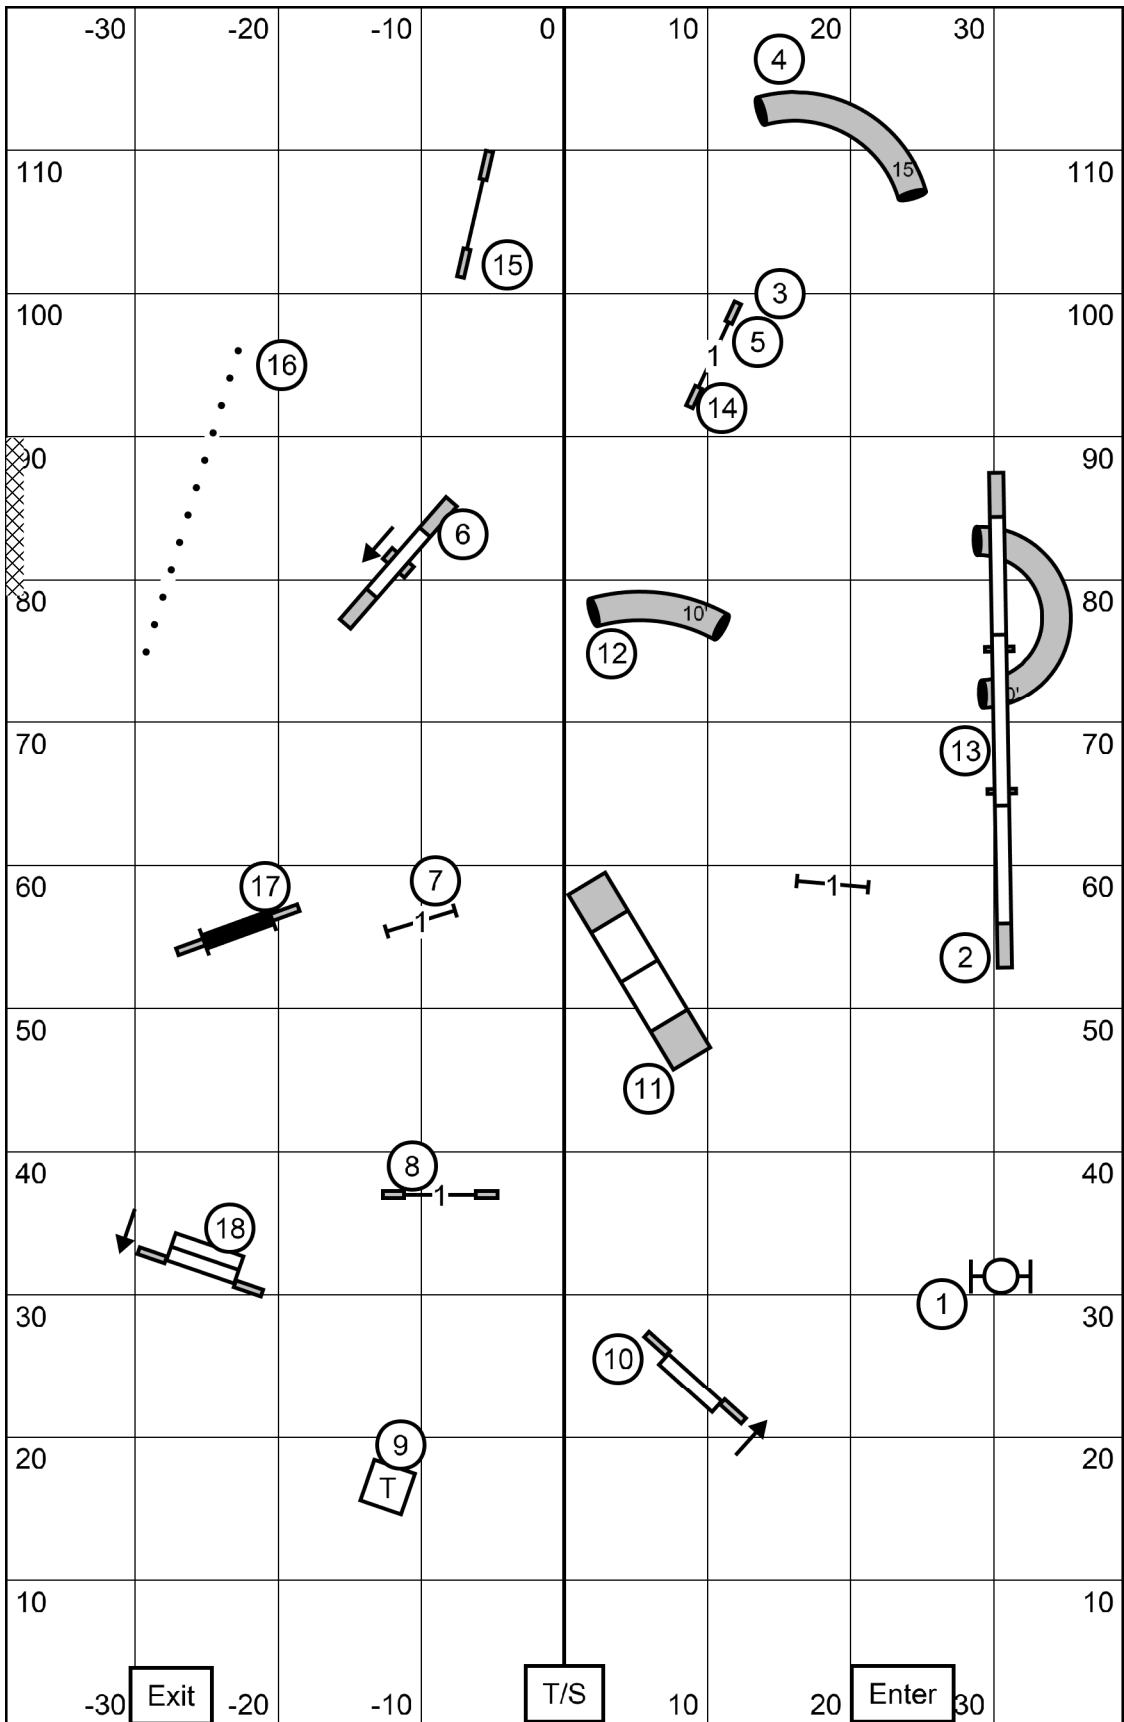

- Ex/M = 60 pts., need 26 (7)(4)(3)
- Open = 55 pts., need 25 or 28 (7)(4) or (4)(3) in flow
- ..... Novice = 50 pts., need 20 or 23 (7)(4) or (4)(3) in flow

Richmond Dog Obedience Club  
 Level Up Dog Sports, Mechanicsville VA  
**All Levels of FAST**  
 Saturday, March 23, 2024  
 Lizzie Pollard