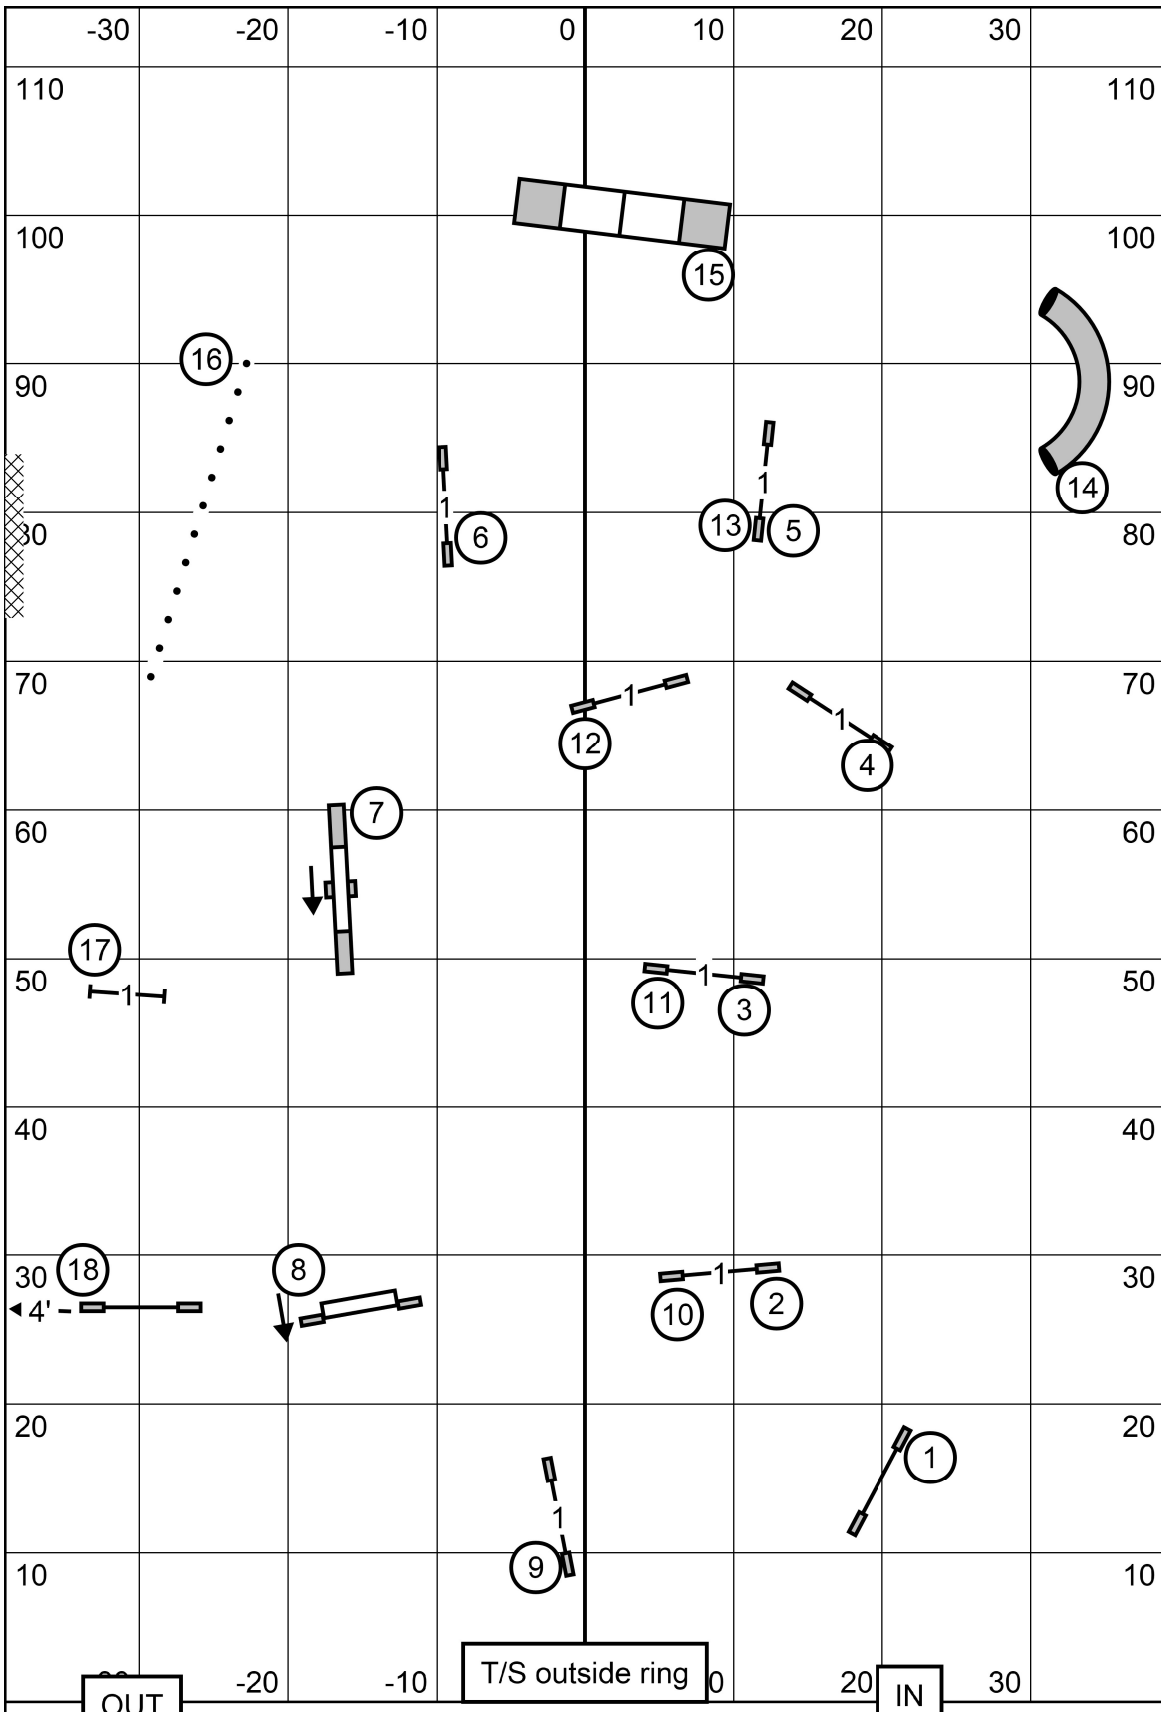

Richmond Dog Obedience Club
Level Up Dog Sports, Mechanicsville VA
T2B
Saturday, March 23, 2024
Lizzie Pollard