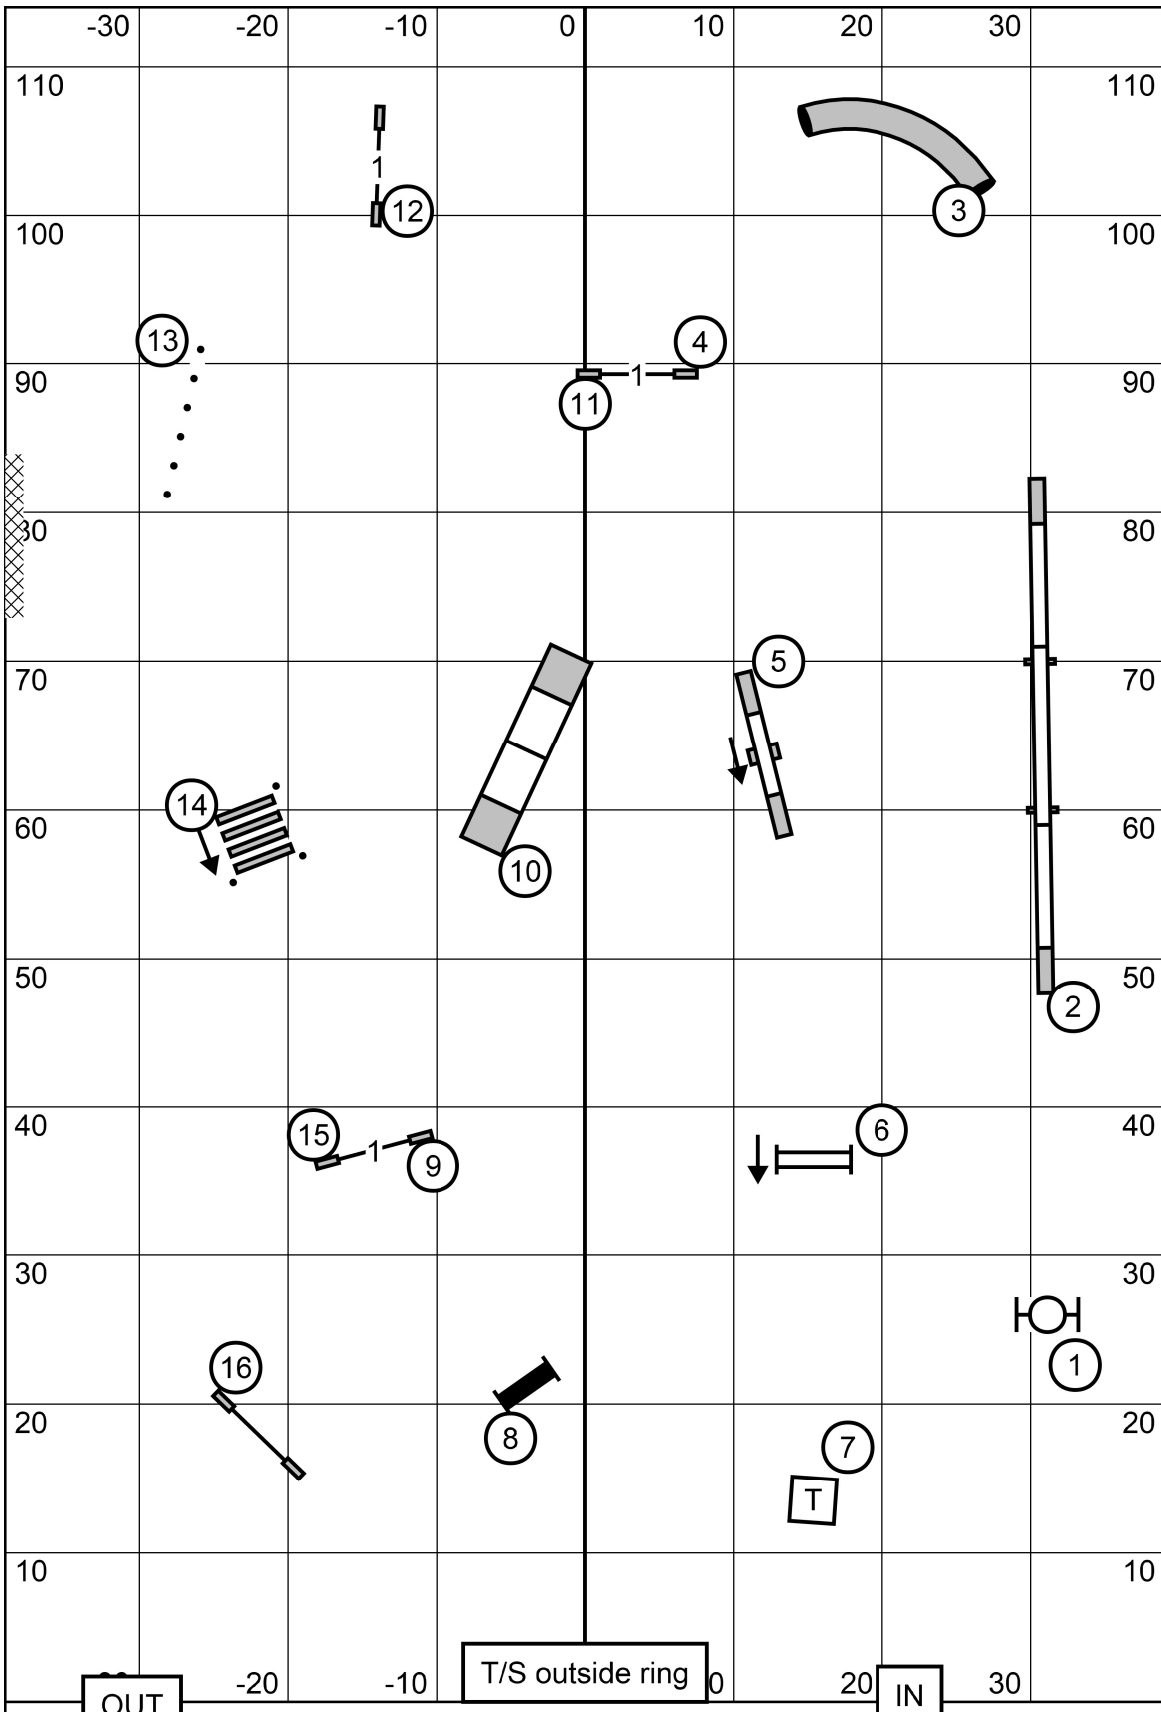

Richmond Dog Obedience Club
Level Up Dog Sports, Mechanicsville VA
Novice Standard
Saturday, March 23, 2024
Lizzie Pollard