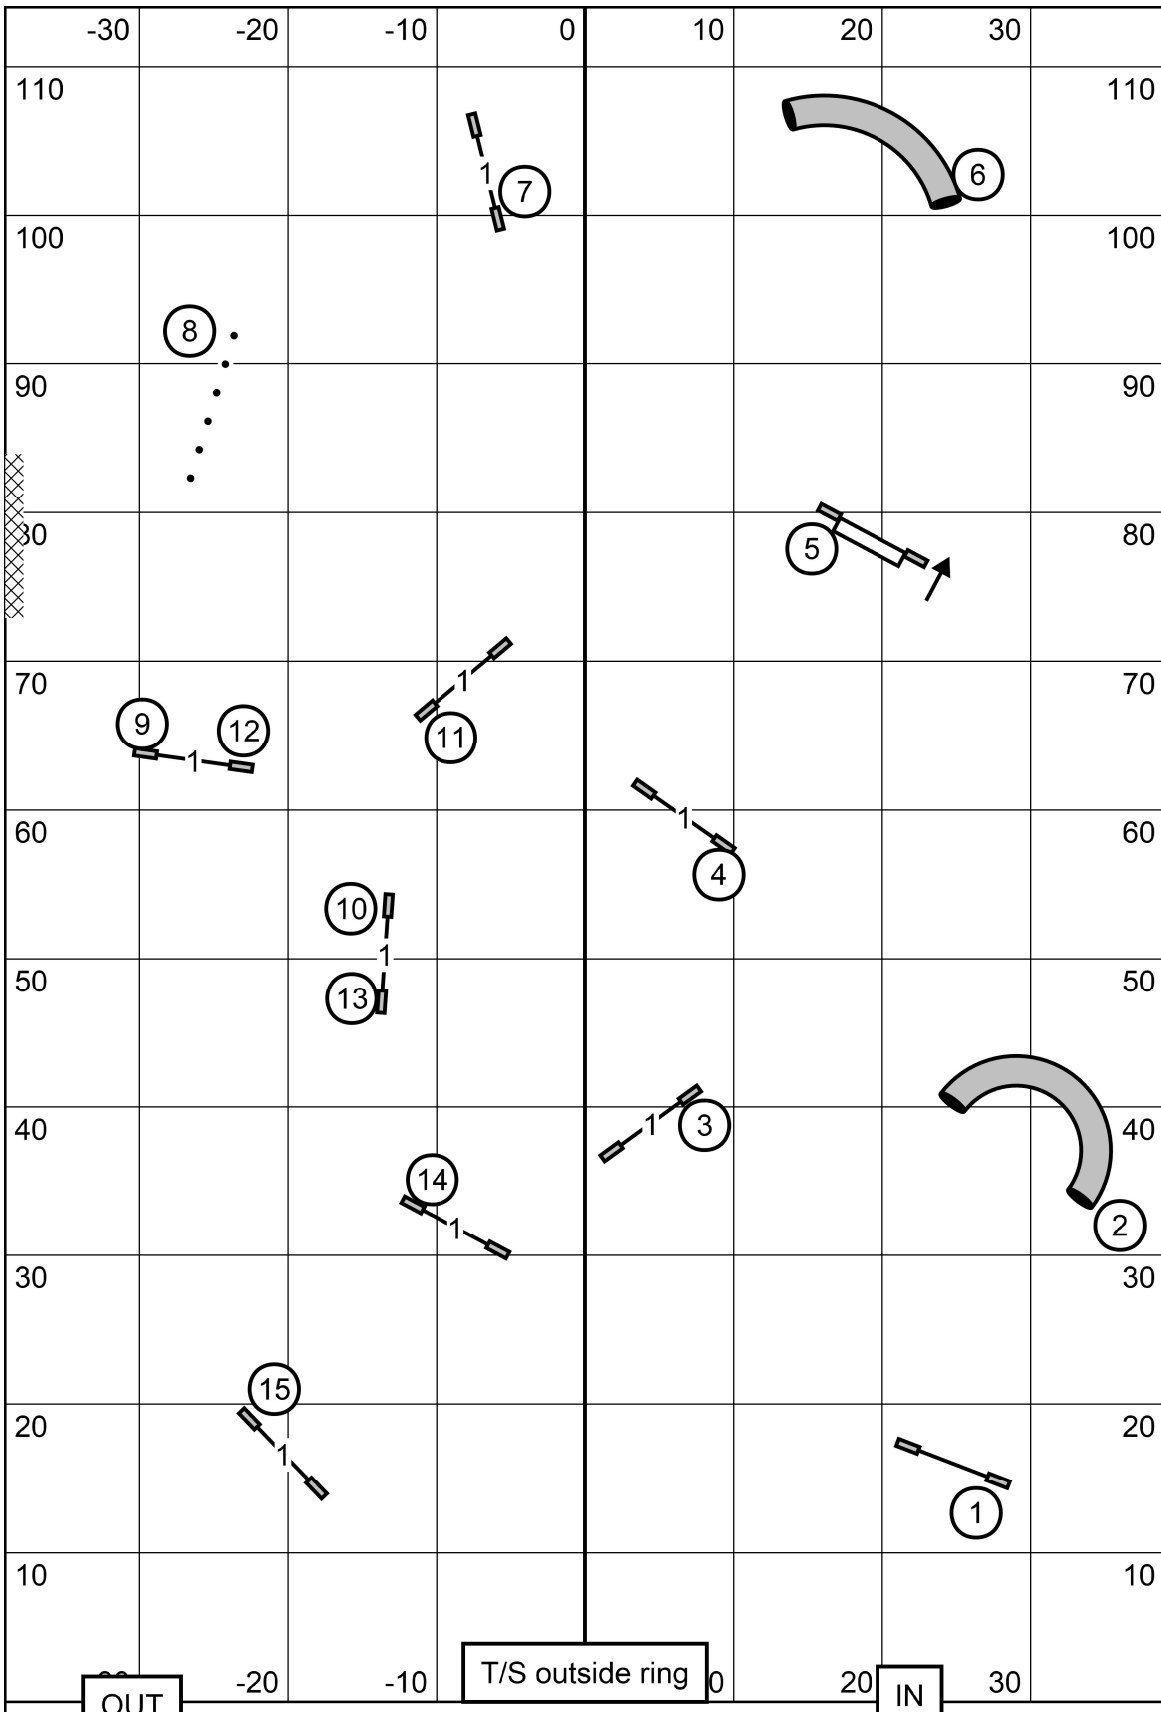

OUT

T/S outside ring

IN

Richmond Dog Obedience Club
Level Up Dog Sports, Mechanicsville VA
Novice JWW
Saturday, March 23, 2024
Lizzie Pollard