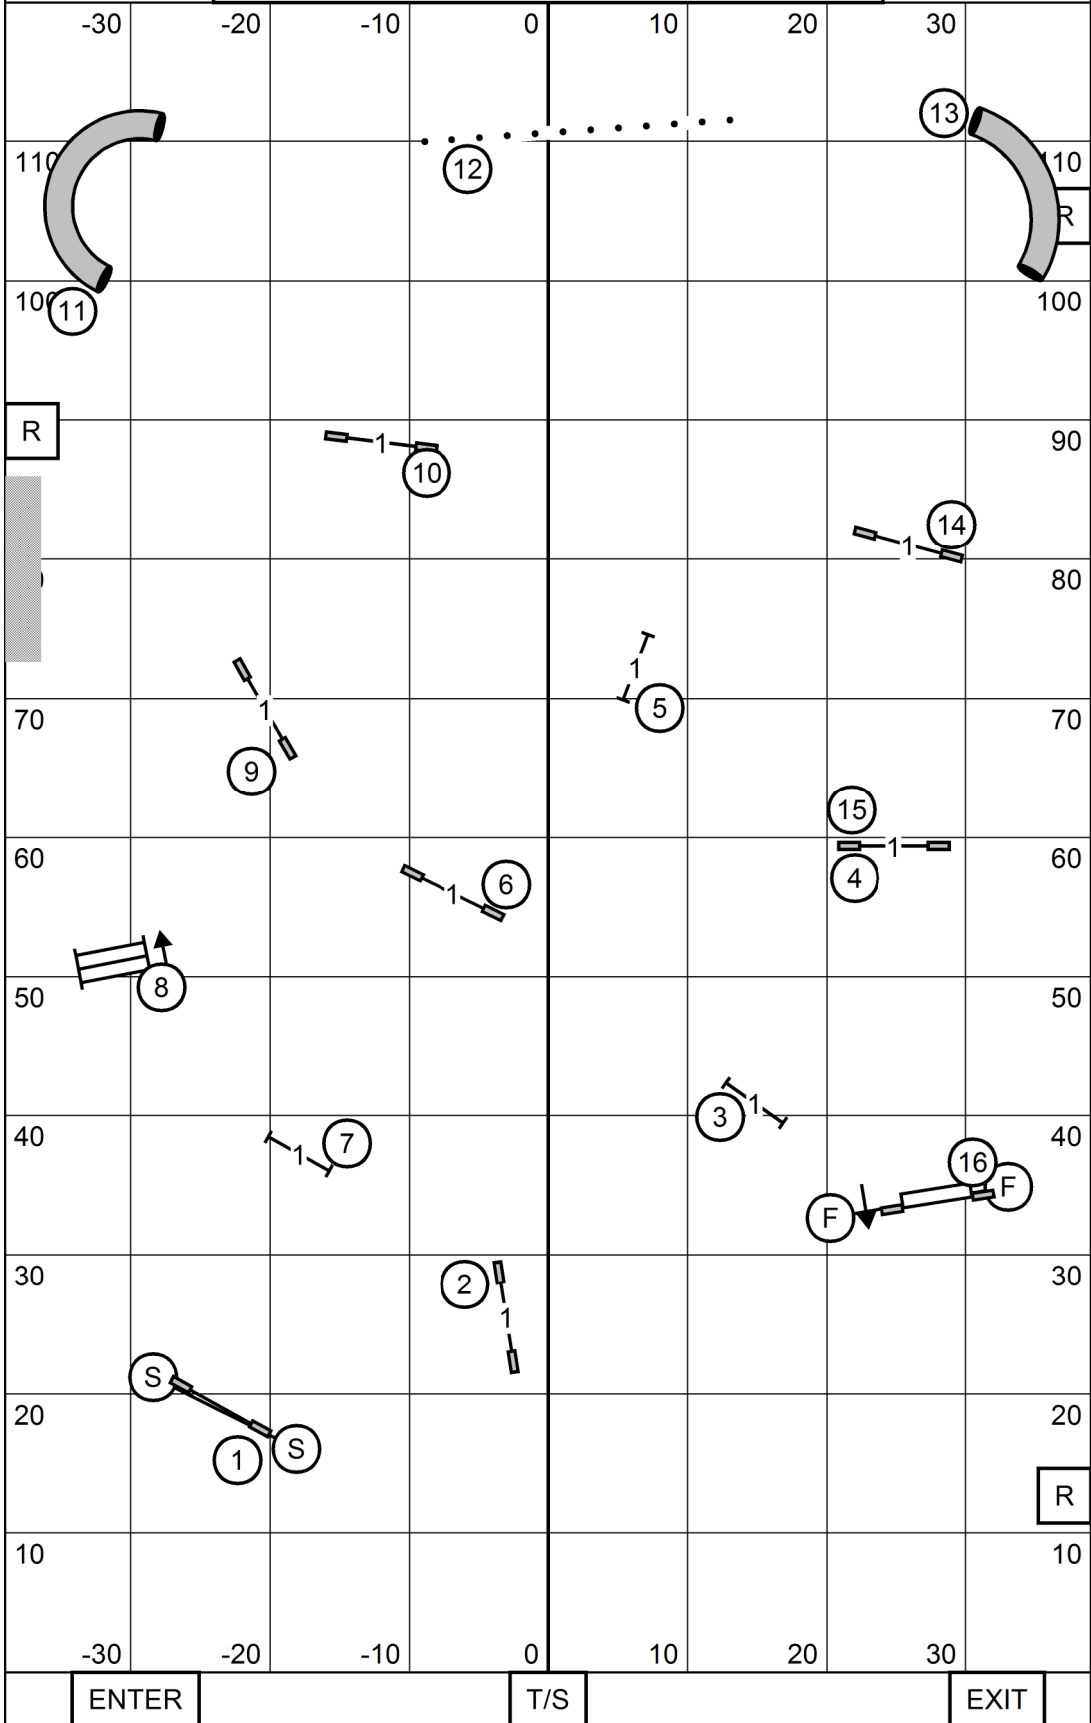

CENTRAL VIRGINIA AGILITY CLUB
LEVEL UP DOG SPORTS, MECHANICSVILLE, VA
SUNDAY APRIL 14, 2024
OPEN JWW
JUDGE: SHERRY JEFFERSON