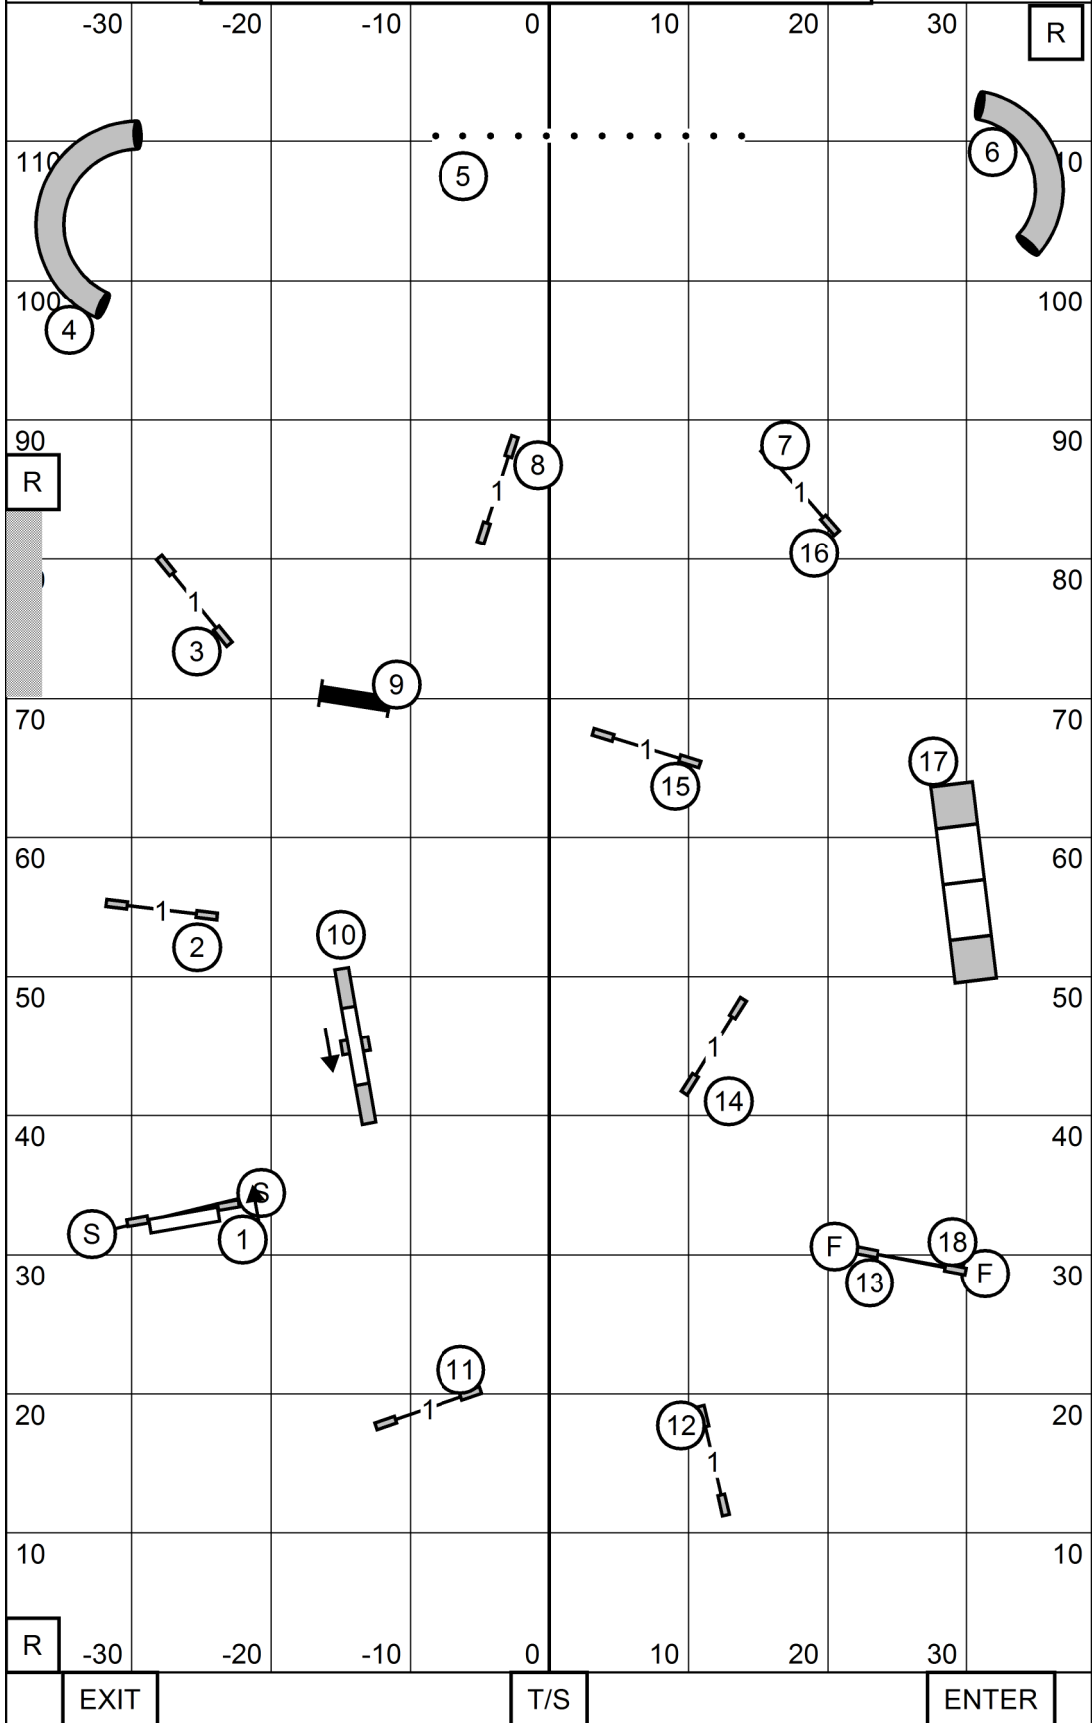

CENTRAL VIRGINIA AGILITY CLUB
 LEVEL UP DOG SPORTS, MECHANICSVILLE, VA
 SUNDAY APRIL 14, 2024
MASTER/EXCELLENT JWW
 JUDGE: SHERRY JEFFERSON

ENTER

T/S

EXIT

CENTRAL VIRGINIA AGILITY CLUB
 LEVEL UP DOG SPORTS, MECHANICSVILLE, VA
 SUNDAY APRIL 14, 2024
TIME 2 BEAT
 JUDGE: SHERRY JEFFERSON

CENTRAL VIRGINIA AGILITY CLUB
 LEVEL UP DOG SPORTS, MECHANICSVILLE, PA
 SUNDAY APRIL 14, 2024
MASTER/EXCELLENT STANDARD
 JUDGE: SHERRY JEFFERSON

CENTRAL VIRGINIA AGILITY CLUB
 LEVEL UP DOG SPORTS, MECHANICSVILLE, PA.
 SUNDAY APRIL 14, 2024
OPEN STANDARD
 JUDGE: SHERRY JEFFERSON

CENTRAL VIRGINIA AGILITY CLUB
 LEVEL UP DOG SPORTS, MECHANICSVILLE, PA.
 SUNDAY APRIL 14, 2024
NOVICE STANDARD
 JUDGE: SHERRY JEFFERSON

CENTRAL VIRGINIA AGILITY CLUB
 LEVEL UP DOG SPORTS, MECHANICSVILLE, VA
 SUNDAY APRIL 14, 2024
OPEN JWW
 JUDGE: SHERRY JEFFERSON