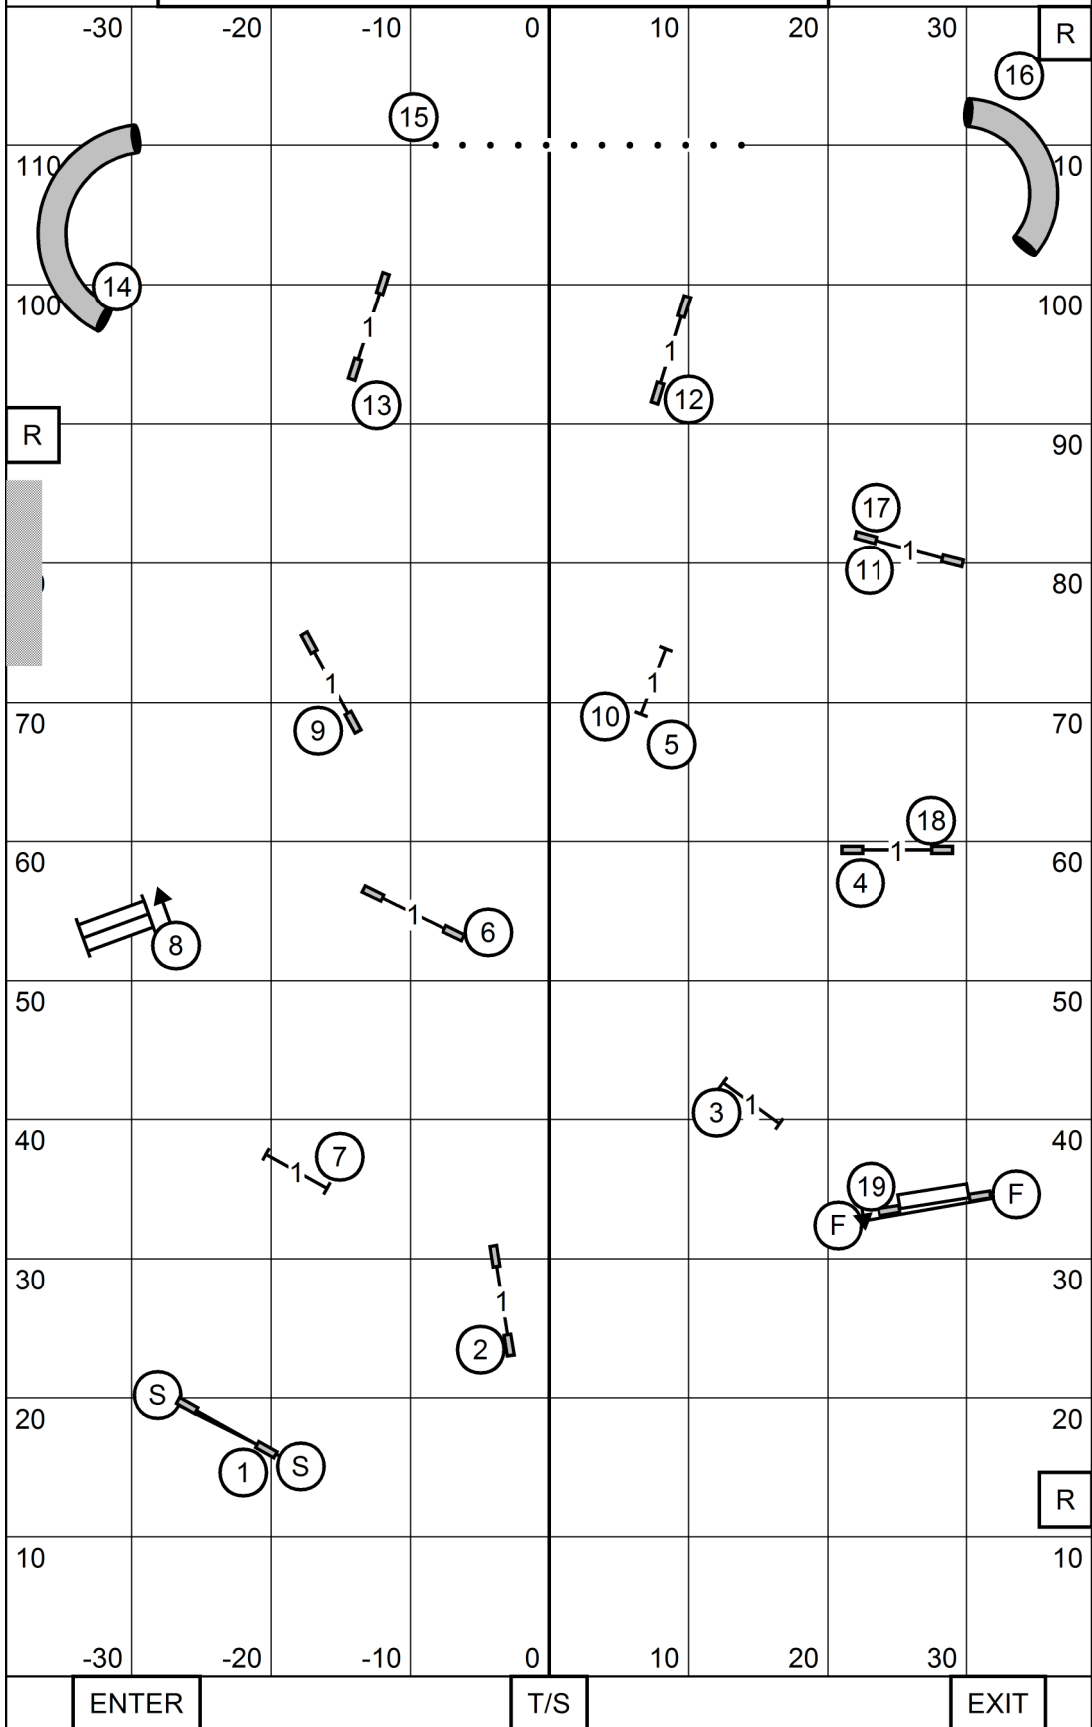

CENTRAL VIRGINIA AGILITY CLUB
 LEVEL UP DOG SPORTS, MECHANICSVILLE, VA
 SUNDAY APRIL 14, 2024
MASTER/EXCELLENT JWW
 JUDGE: SHERRY JEFFERSON

ENTER

T/S

EXIT

CENTRAL VIRGINIA AGILITY CLUB
 LEVEL UP DOG SPORTS, MECHANICSVILLE, VA
 SUNDAY APRIL 14, 2024
TIME 2 BEAT
 JUDGE: SHERRY JEFFERSON

CENTRAL VIRGINIA AGILITY CLUB
 LEVEL UP DOG SPORTS, MECHANICSVILLE, PA
 SUNDAY APRIL 14, 2024
MASTER/EXCELLENT STANDARD
 JUDGE: SHERRY JEFFERSON

CENTRAL VIRGINIA AGILITY CLUB
 LEVEL UP DOG SPORTS, MECHANICSVILLE, PA.
 SUNDAY APRIL 14, 2024
OPEN STANDARD
 JUDGE: SHERRY JEFFERSON

CENTRAL VIRGINIA AGILITY CLUB
 LEVEL UP DOG SPORTS, MECHANICSVILLE, PA.
 SUNDAY APRIL 14, 2024
NOVICE STANDARD
 JUDGE: SHERRY JEFFERSON

CENTRAL VIRGINIA AGILITY CLUB
 LEVEL UP DOG SPORTS, MECHANICSVILLE, VA
 SUNDAY APRIL 14, 2024
OPEN JWW
 JUDGE: SHERRY JEFFERSON

CENTRAL VIRGINIA AGILITY CLUB
 LEVEL UP DOG SPORTS, MECHANICSVILLE, VA
 SUNDAY APRIL 14, 2024
NOVICE JWW
 JUDGE: SHERRY JEFFERSON