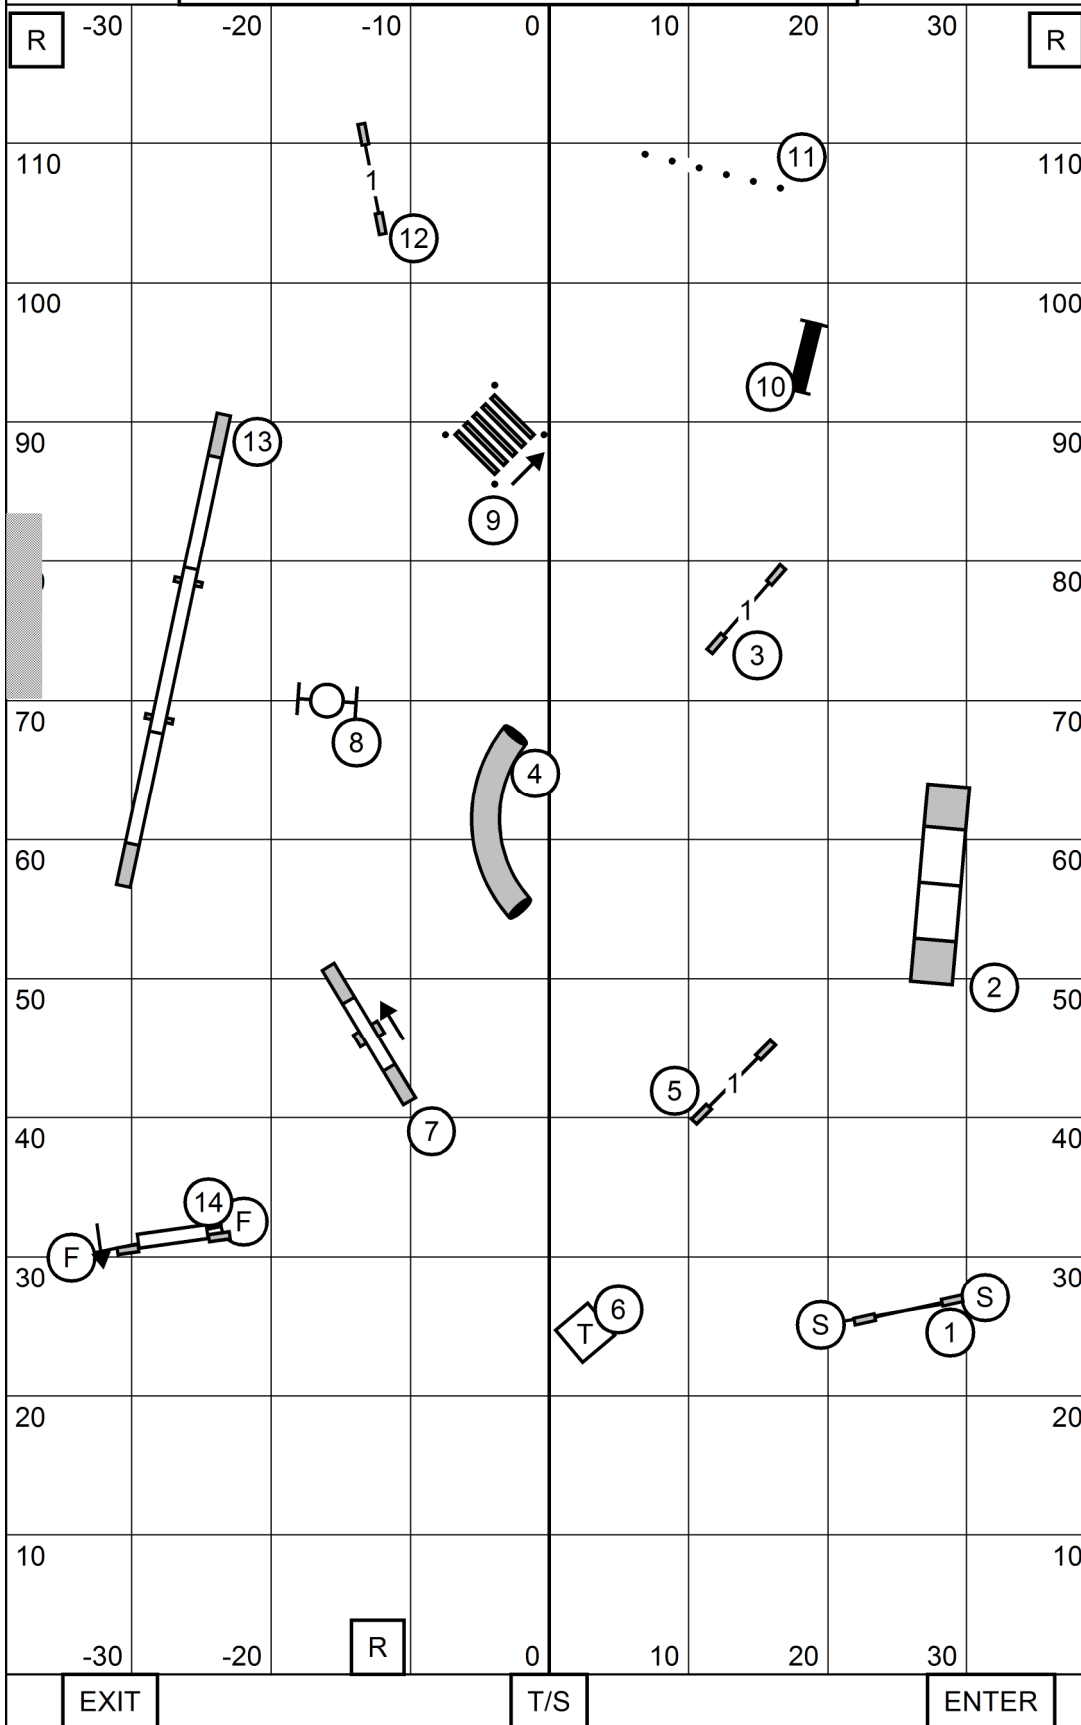

CENTRAL VIRGINIA AGILITY CLUB
 LEVEL UP DOG SPORTS, MECHANICSVILLE, VA
 SUNDAY APRIL 14, 2024
MASTER/EXCELLENT JWW
 JUDGE: SHERRY JEFFERSON

ENTER

T/S

EXIT

CENTRAL VIRGINIA AGILITY CLUB
 LEVEL UP DOG SPORTS, MECHANICSVILLE, VA
 SUNDAY APRIL 14, 2024
TIME 2 BEAT
 JUDGE: SHERRY JEFFERSON

CENTRAL VIRGINIA AGILITY CLUB
 LEVEL UP DOG SPORTS, MECHANICSVILLE, PA
 SUNDAY APRIL 14, 2024
MASTER/EXCELLENT STANDARD
 JUDGE: SHERRY JEFFERSON

CENTRAL VIRGINIA AGILITY CLUB
 LEVEL UP DOG SPORTS, MECHANICSVILLE, PA.
 SUNDAY APRIL 14, 2024
OPEN STANDARD
 JUDGE: SHERRY JEFFERSON

CENTRAL VIRGINIA AGILITY CLUB
 LEVEL UP DOG SPORTS, MECHANICSVILLE, PA.
 SUNDAY APRIL 14, 2024
NOVICE STANDARD
 JUDGE: SHERRY JEFFERSON

CENTRAL VIRGINIA AGILITY CLUB
 LEVEL UP DOG SPORTS, MECHANICSVILLE, VA
 SUNDAY APRIL 14, 2024
OPEN JWW
 JUDGE: SHERRY JEFFERSON