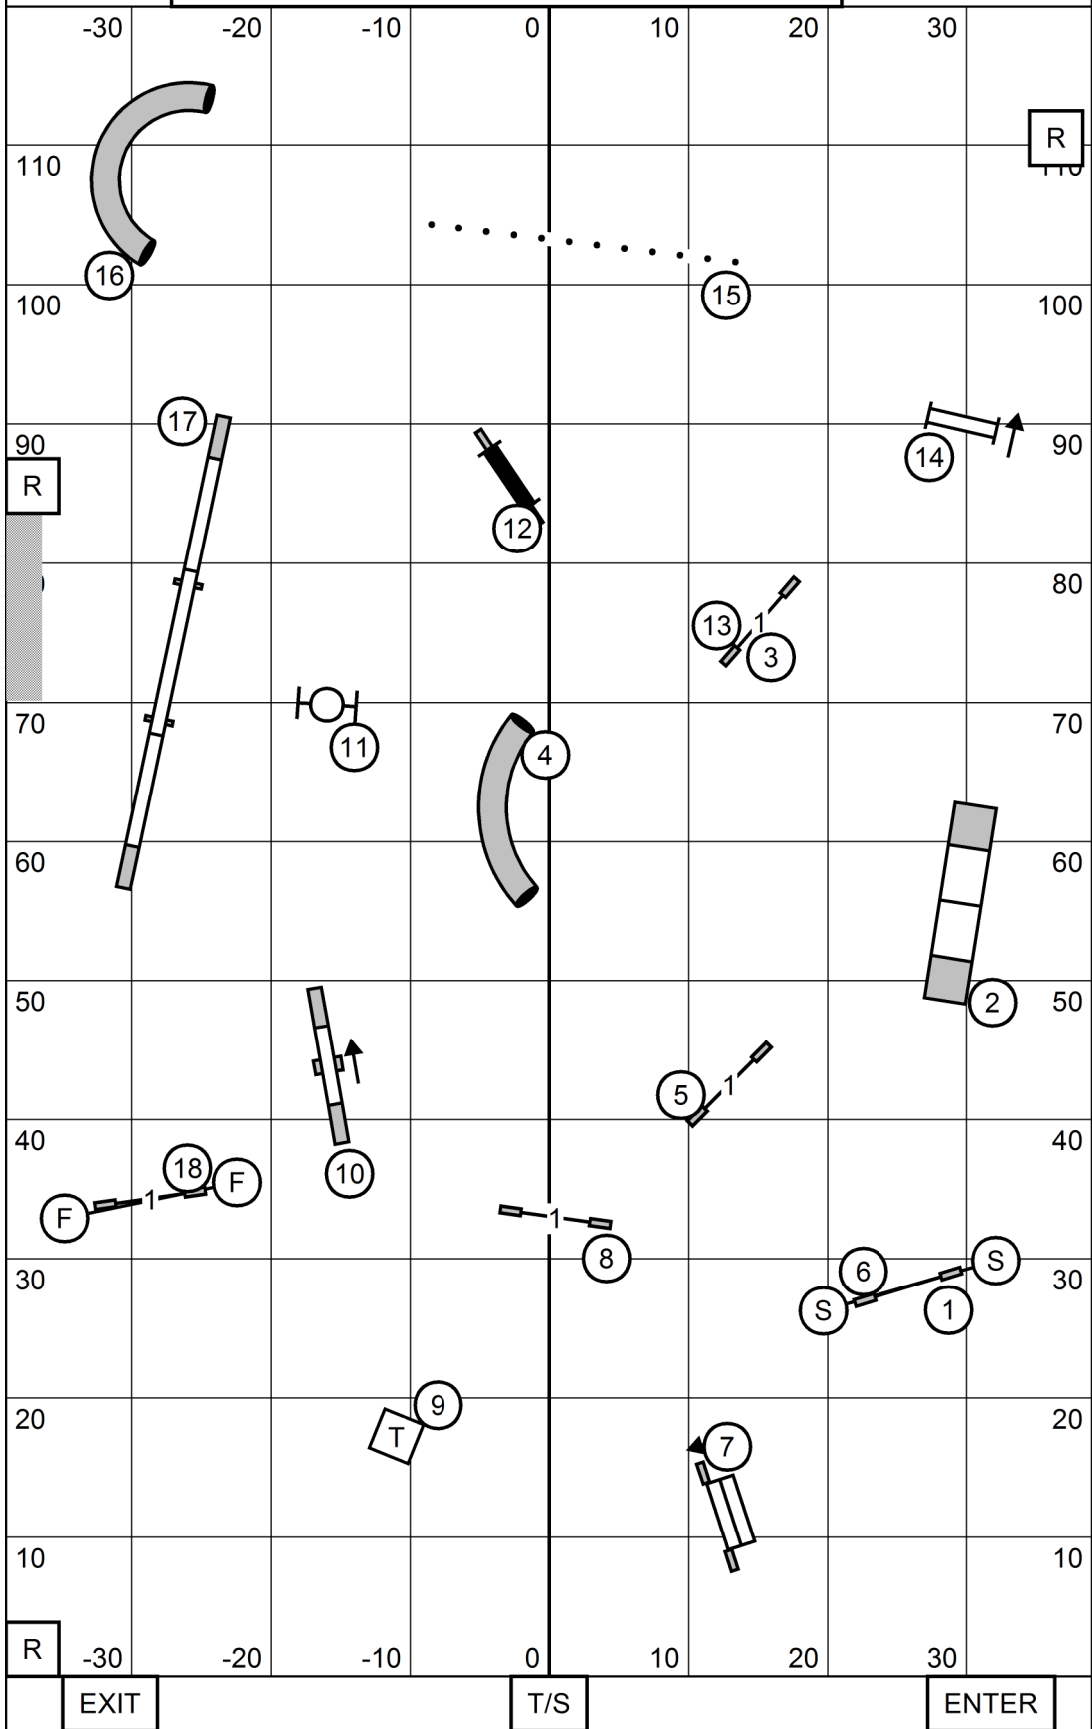

CENTRAL VIRGINIA AGILITY CLUB
 LEVEL UP DOG SPORTS, MECHANICSVILLE, VA
 SUNDAY APRIL 14, 2024
MASTER/EXCELLENT JWW
 JUDGE: SHERRY JEFFERSON

ENTER

T/S

EXIT

CENTRAL VIRGINIA AGILITY CLUB
 LEVEL UP DOG SPORTS, MECHANICSVILLE, VA
 SUNDAY APRIL 14, 2024
TIME 2 BEAT
 JUDGE: SHERRY JEFFERSON

CENTRAL VIRGINIA AGILITY CLUB
 LEVEL UP DOG SPORTS, MECHANICSVILLE, PA
 SUNDAY APRIL 14, 2024
MASTER/EXCELLENT STANDARD
 JUDGE: SHERRY JEFFERSON

CENTRAL VIRGINIA AGILITY CLUB
 LEVEL UP DOG SPORTS, MECHANICSVILLE, PA.
 SUNDAY APRIL 14, 2024
OPEN STANDARD
 JUDGE: SHERRY JEFFERSON

CENTRAL VIRGINIA AGILITY CLUB
 LEVEL UP DOG SPORTS, MECHANICSVILLE, PA.
 SUNDAY APRIL 14, 2024
NOVICE STANDARD
 JUDGE: SHERRY JEFFERSON

CENTRAL VIRGINIA AGILITY CLUB
 LEVEL UP DOG SPORTS, MECHANICSVILLE, VA
 SUNDAY APRIL 14, 2024
OPEN JWW
 JUDGE: SHERRY JEFFERSON