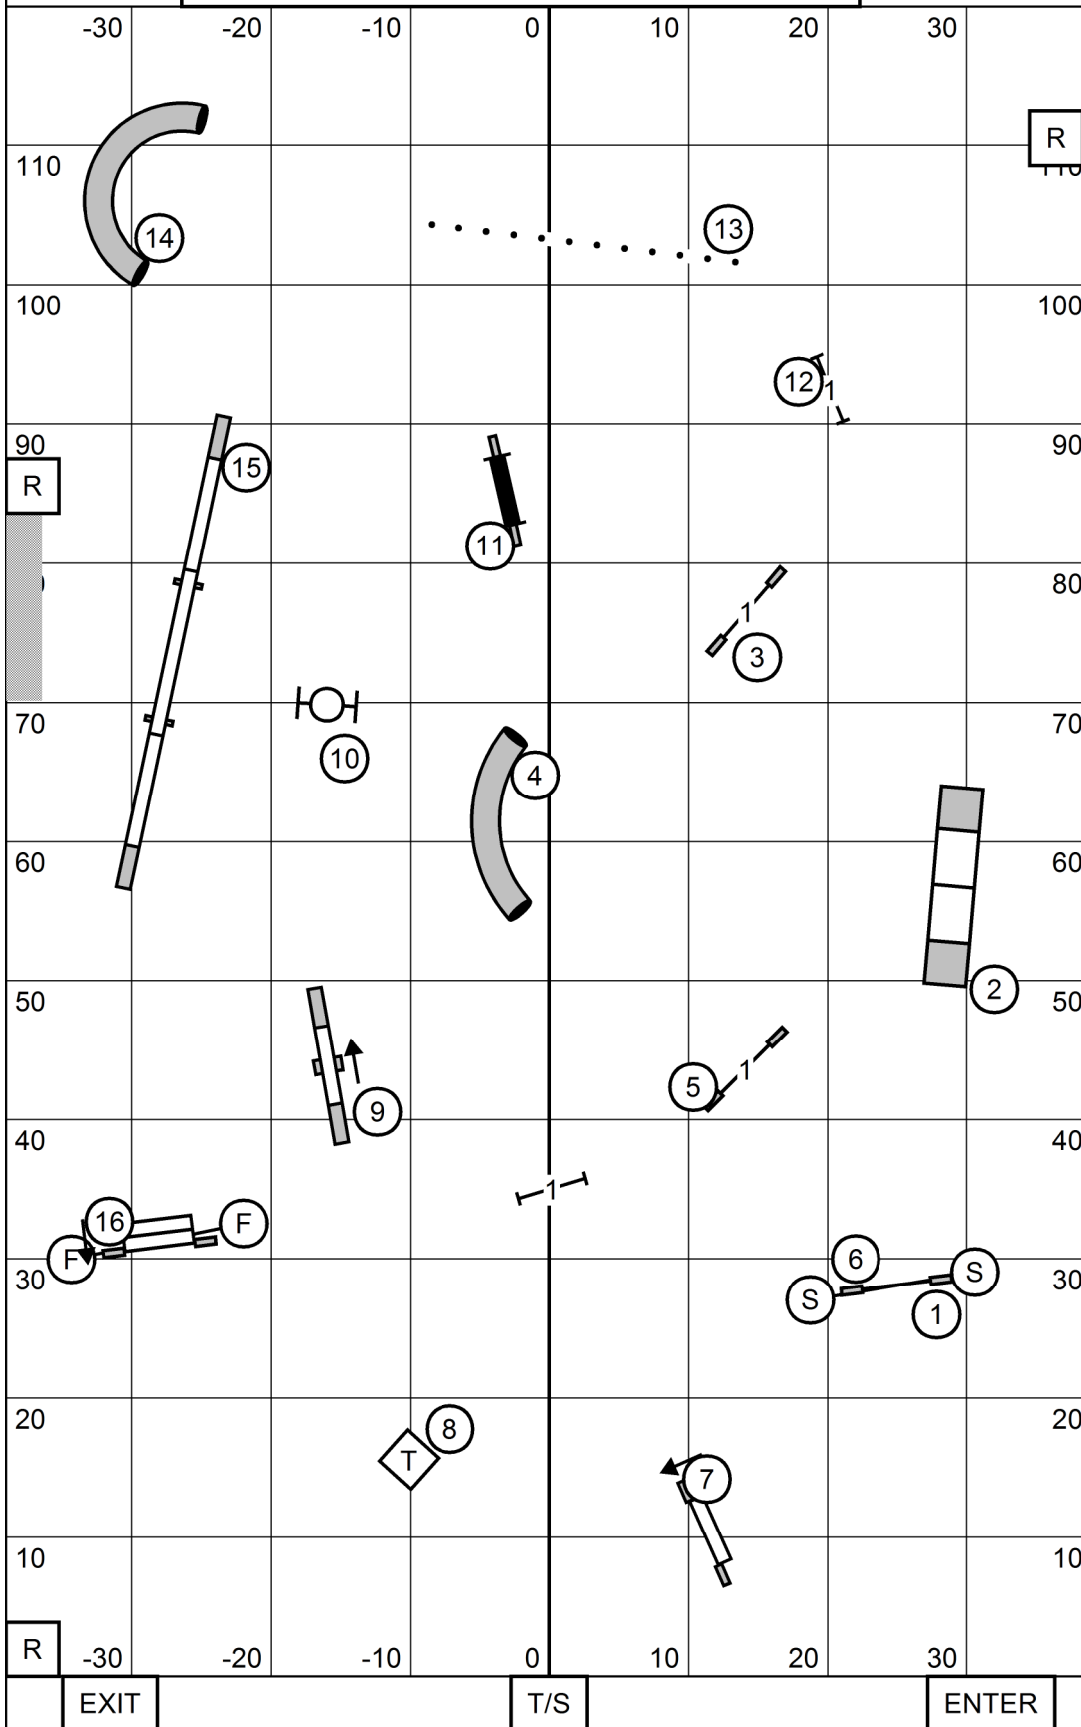

CENTRAL VIRGINIA AGILITY CLUB
 LEVEL UP DOG SPORTS, MECHANICSVILLE, VA
 SUNDAY APRIL 14, 2024
MASTER/EXCELLENT JWW
 JUDGE: SHERRY JEFFERSON

ENTER

T/S

EXIT

CENTRAL VIRGINIA AGILITY CLUB
 LEVEL UP DOG SPORTS, MECHANICSVILLE, VA
 SUNDAY APRIL 14, 2024
TIME 2 BEAT
 JUDGE: SHERRY JEFFERSON

CENTRAL VIRGINIA AGILITY CLUB
 LEVEL UP DOG SPORTS, MECHANICSVILLE, PA
 SUNDAY APRIL 14, 2024
MASTER/EXCELLENT STANDARD
 JUDGE: SHERRY JEFFERSON

CENTRAL VIRGINIA AGILITY CLUB
 LEVEL UP DOG SPORTS, MECHANICSVILLE, PA.
 SUNDAY APRIL 14, 2024
OPEN STANDARD
 JUDGE: SHERRY JEFFERSON