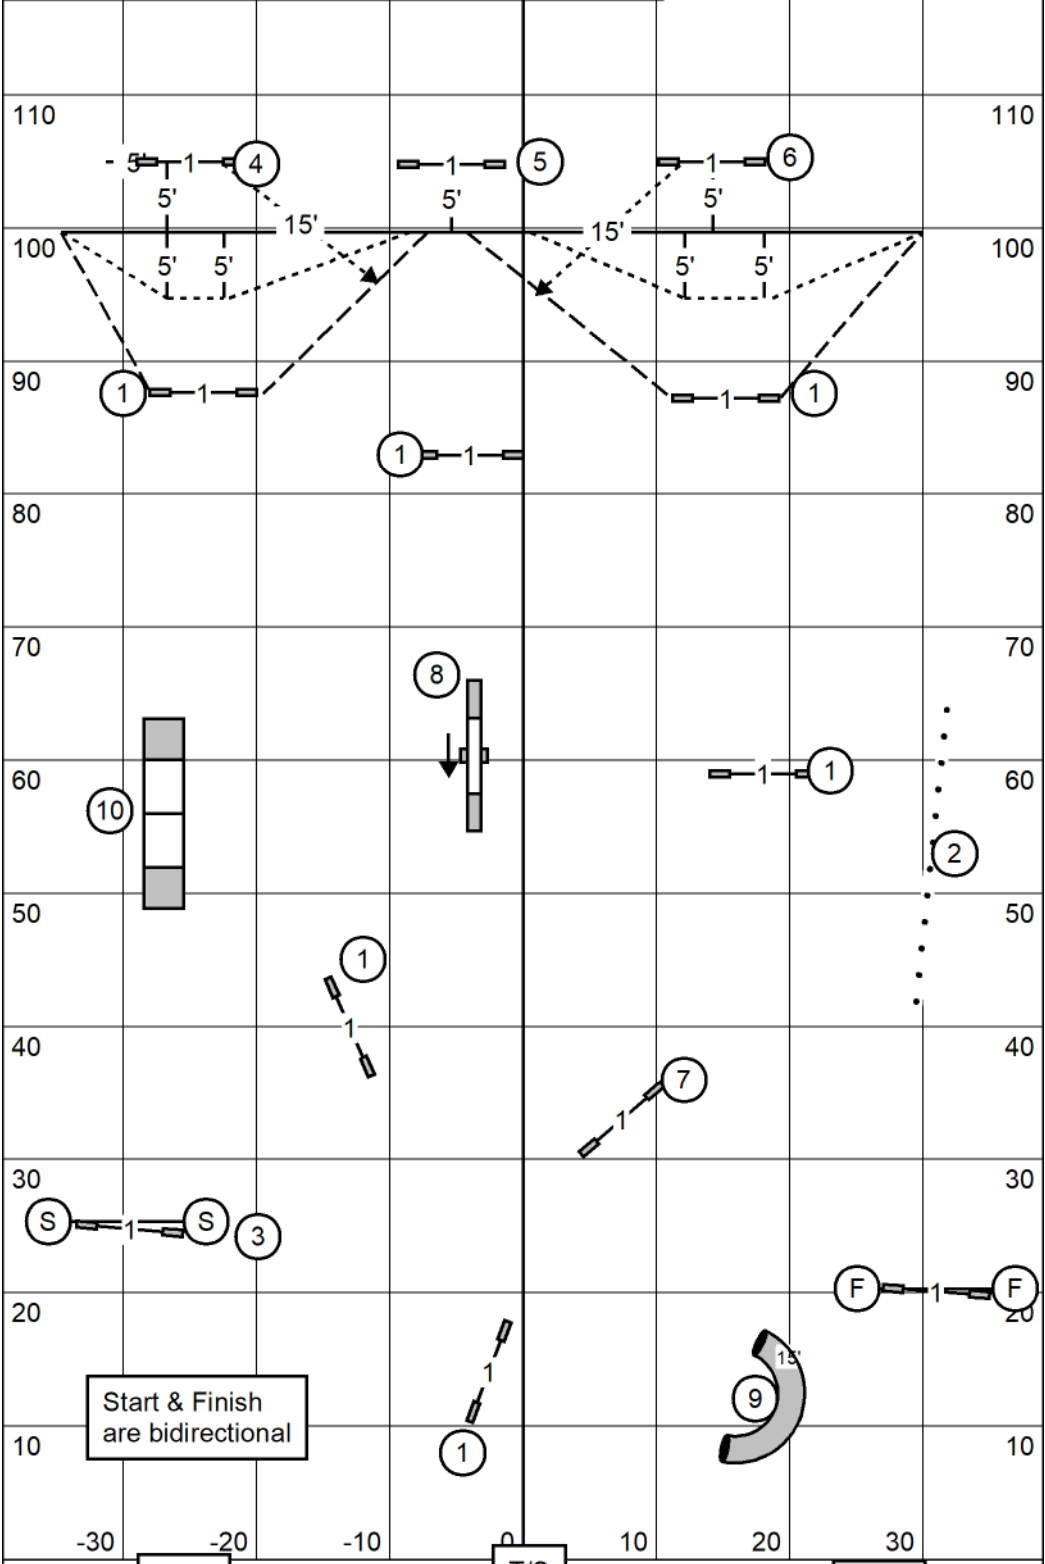

EXC - MAS JWW

78' x 120'
indoors
on sprinturf

GREATER WASHINGTON DALMATIAN CLUB
June 1st, 2024
Judge Alexandra Davis

Send Bonus
 Exc-Mas - 4-5-6 or 6-5-4 - Dashed /Solid/Dashed line
 Open - 4-5 or 6-5 - Dotted/Solid/Dotted line
 Novice - 4-5 or 6-5 - so d line

ALL FAST

78' x 120'
 indoors
 on sprinturf

GREATER WASHINGTON DALMATIAN CLUB
 June 1st, 2024
 Judge Alexandra Davis

EXC - MAS STD

78' x 120'
indoors
on sprinturf

GREATER WASHINGTON DALMATIAN CLUB
June 1st, 2024
Judge Alexandra Davis

OPEN STD

78' x 120'
indoors
on sprinturf

GREATER WASHINGTON DALMATIAN CLUB
June 1st, 2024
Judge Alexandra Davis

NOVICE STD

78' x 120'
indoors
on sprinturf

GREATER WASHINGTON DALMATIAN CLUB
June 1st, 2024
Judge Alexandra Davis

OPEN JWW

78' x 120'
indoors
on sprinturf

GREATER WASHINGTON DALMATIAN CLUB
June 1st, 2024
Judge Alexandra Davis

NOVICE JWW

78' x 120'
indoors
on sprinturf

GREATER WASHINGTON DALMATIAN CLUB
June 1st, 2024
Judge Alexandra Davis