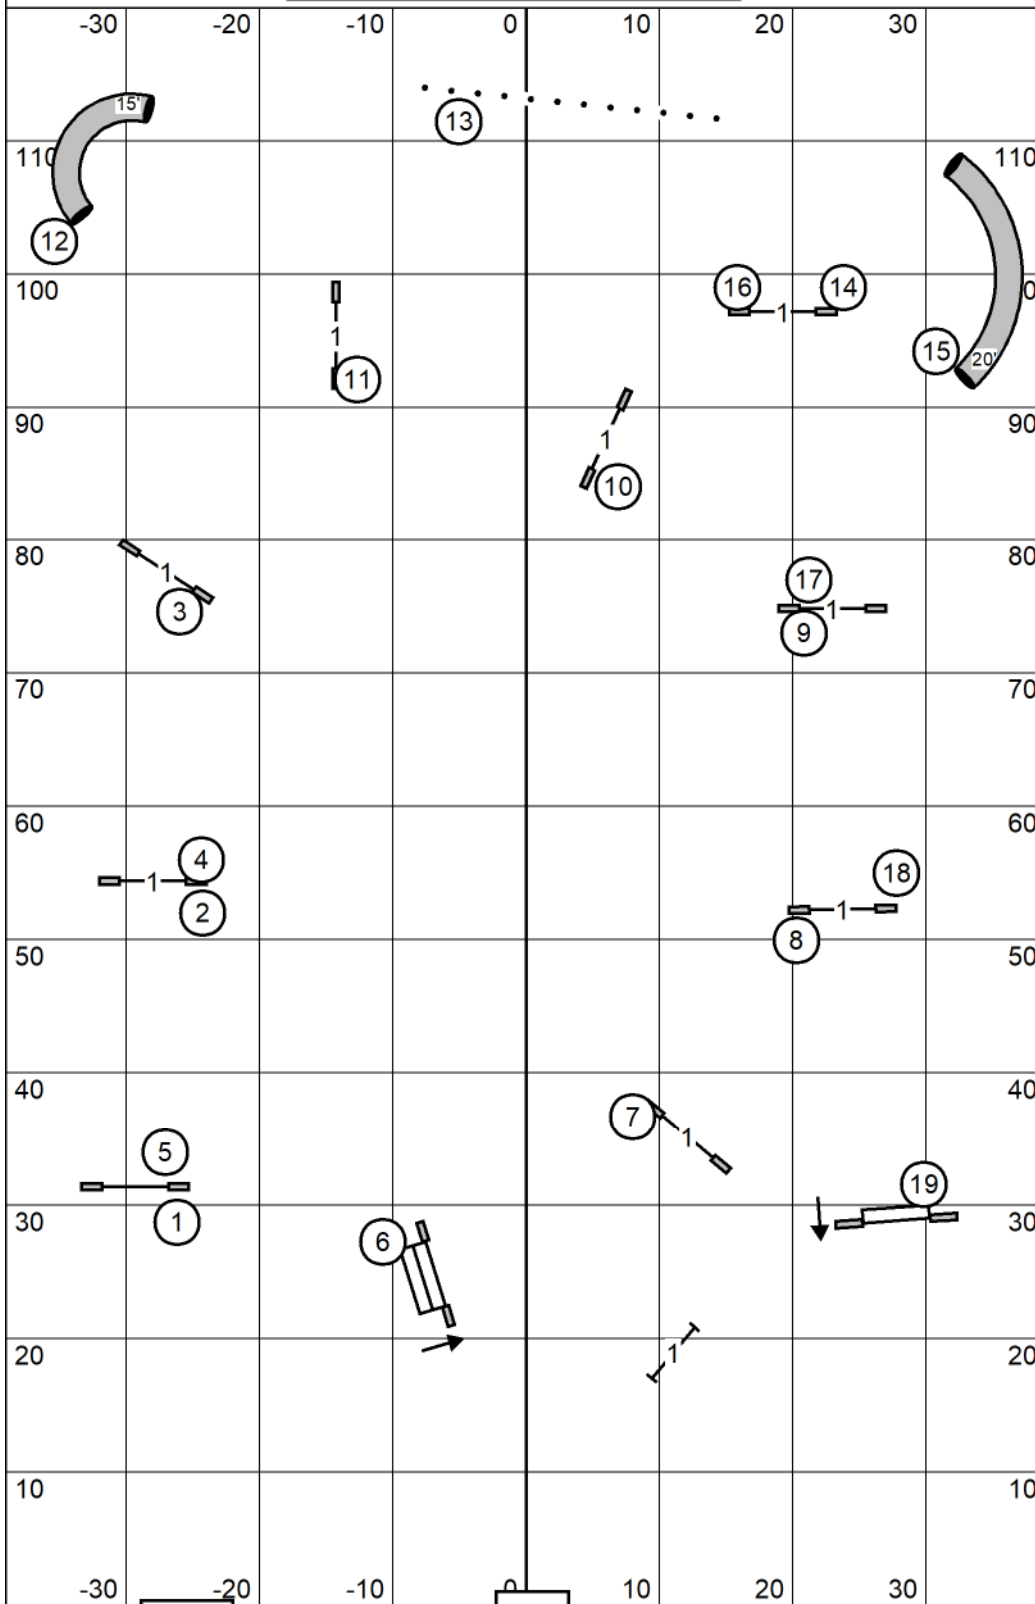

EXC - MAS JWW

78' x 120'
indoors
on sprinturf

GREATER WASHINGTON DALMATIAN CLUB
June 1st, 2024
Judge Alexandra Davis

Send Bonus
 Exc-Mas - 4-5-6 or 6-5-4 - Dashed /Solid/Dashed line
 Open - 4-5 or 6-5 - Dotted/Solid/Dotted line
 Novice - 4-5 or 6-5 - so d line

ALL FAST

78' x 120'
 indoors
 on sprinturf

GREATER WASHINGTON DALMATIAN CLUB
 June 1st, 2024
 Judge Alexandra Davis

EXC - MAS STD

78' x 120'
indoors
on sprinturf

GREATER WASHINGTON DALMATIAN CLUB
June 1st, 2024
Judge Alexandra Davis

OPEN STD

78' x 120'
indoors
on sprinturf

GREATER WASHINGTON DALMATIAN CLUB
June 1st, 2024
Judge Alexandra Davis

NOVICE STD

78' x 120'
indoors
on sprinturf

GREATER WASHINGTON DALMATIAN CLUB
June 1st, 2024
Judge Alexandra Davis

OPEN JWW

78' x 120'
indoors
on sprinturf

GREATER WASHINGTON DALMATIAN CLUB
June 1st, 2024
Judge Alexandra Davis

NOVICE JWW

78' x 120'
indoors
on sprinturf

GREATER WASHINGTON DALMATIAN CLUB
June 1st, 2024
Judge Alexandra Davis