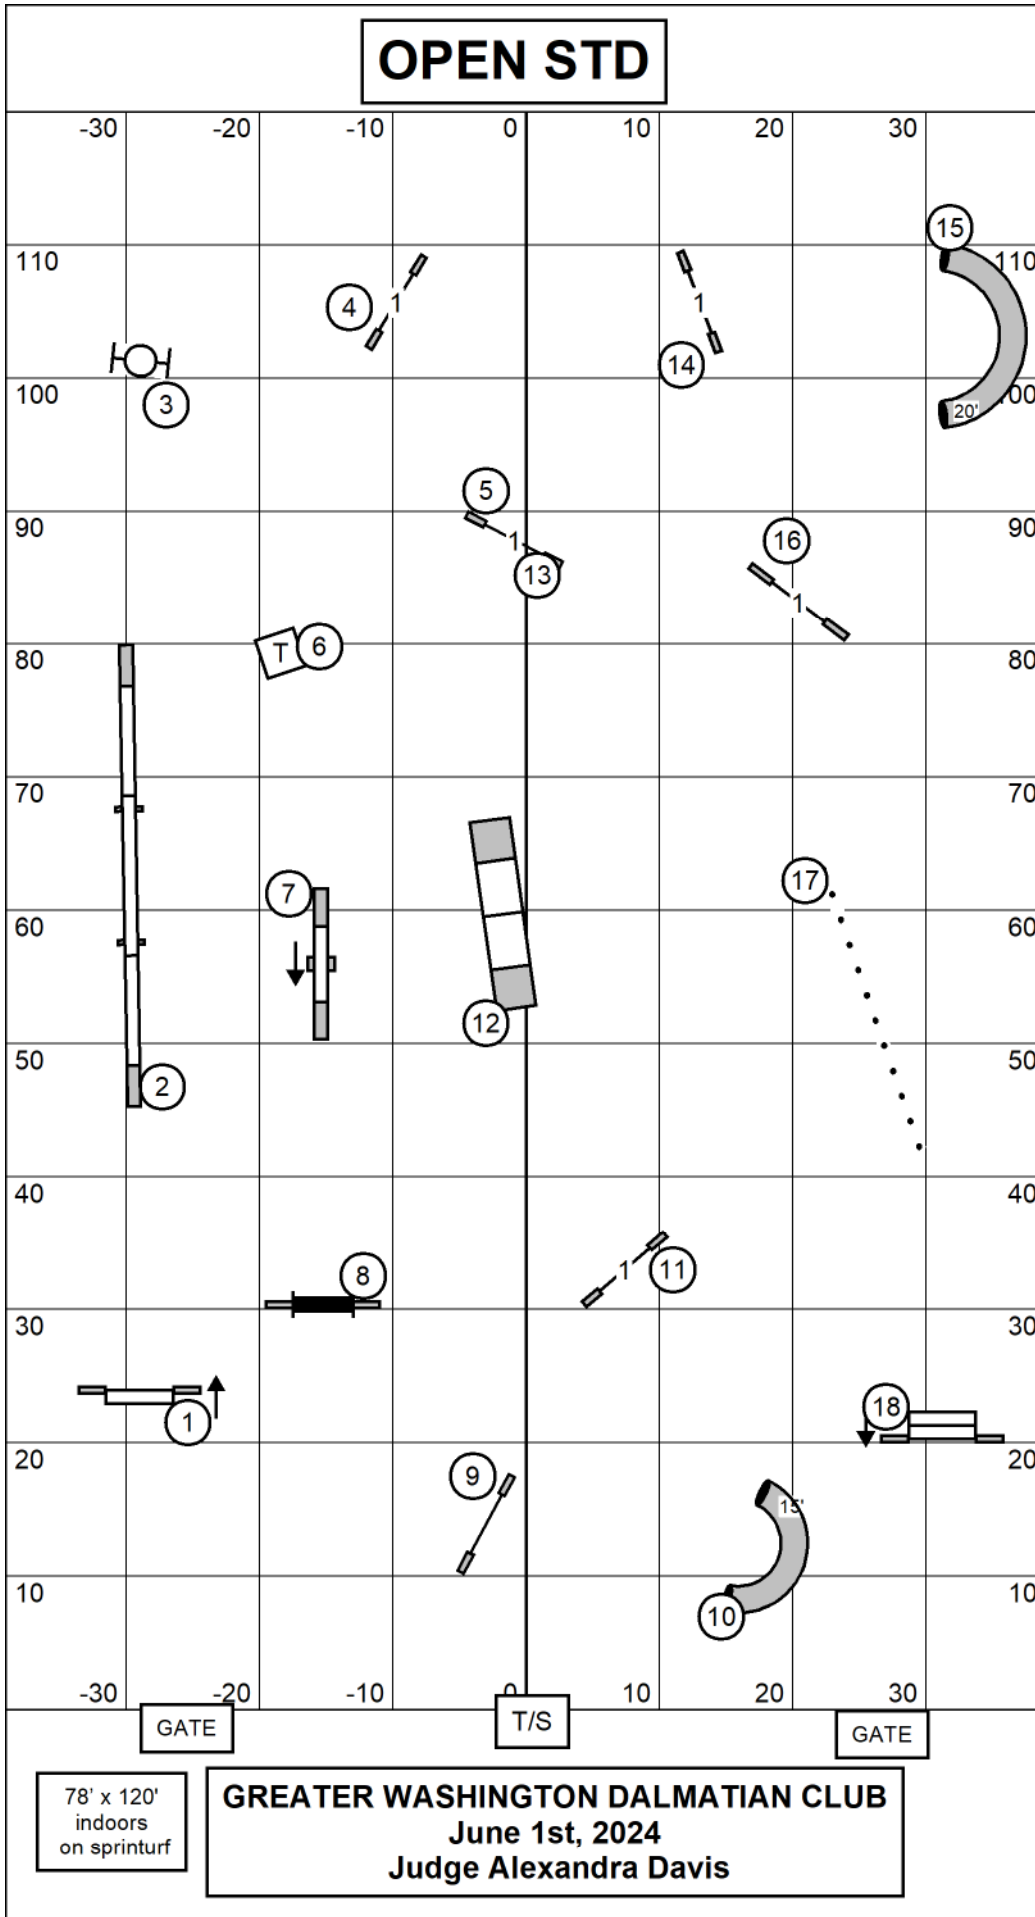

EXC - MAS JWW

78' x 120'
indoors
on sprinturf

GREATER WASHINGTON DALMATIAN CLUB
June 1st, 2024
Judge Alexandra Davis

Send Bonus
 Exc-Mas - 4-5-6 or 6-5-4 - Dashed /Solid/Dashed line
 Open - 4-5 or 6-5 - Dotted/Solid/Dotted line
 Novice - 4-5 or 6-5 - so d line

ALL FAST

78' x 120'
 indoors
 on sprinturf

GREATER WASHINGTON DALMATIAN CLUB
 June 1st, 2024
 Judge Alexandra Davis

EXC - MAS STD

78' x 120'
indoors
on sprinturf

GREATER WASHINGTON DALMATIAN CLUB
June 1st, 2024
Judge Alexandra Davis

OPEN STD

78' x 120'
indoors
on sprinturf

GREATER WASHINGTON DALMATIAN CLUB
June 1st, 2024
Judge Alexandra Davis

NOVICE STD

78' x 120'
indoors
on sprinturf

GREATER WASHINGTON DALMATIAN CLUB
June 1st, 2024
Judge Alexandra Davis

OPEN JWW

78' x 120'
indoors
on sprinturf

GREATER WASHINGTON DALMATIAN CLUB
June 1st, 2024
Judge Alexandra Davis

NOVICE JWW

78' x 120'
indoors
on sprinturf

GREATER WASHINGTON DALMATIAN CLUB
June 1st, 2024
Judge Alexandra Davis