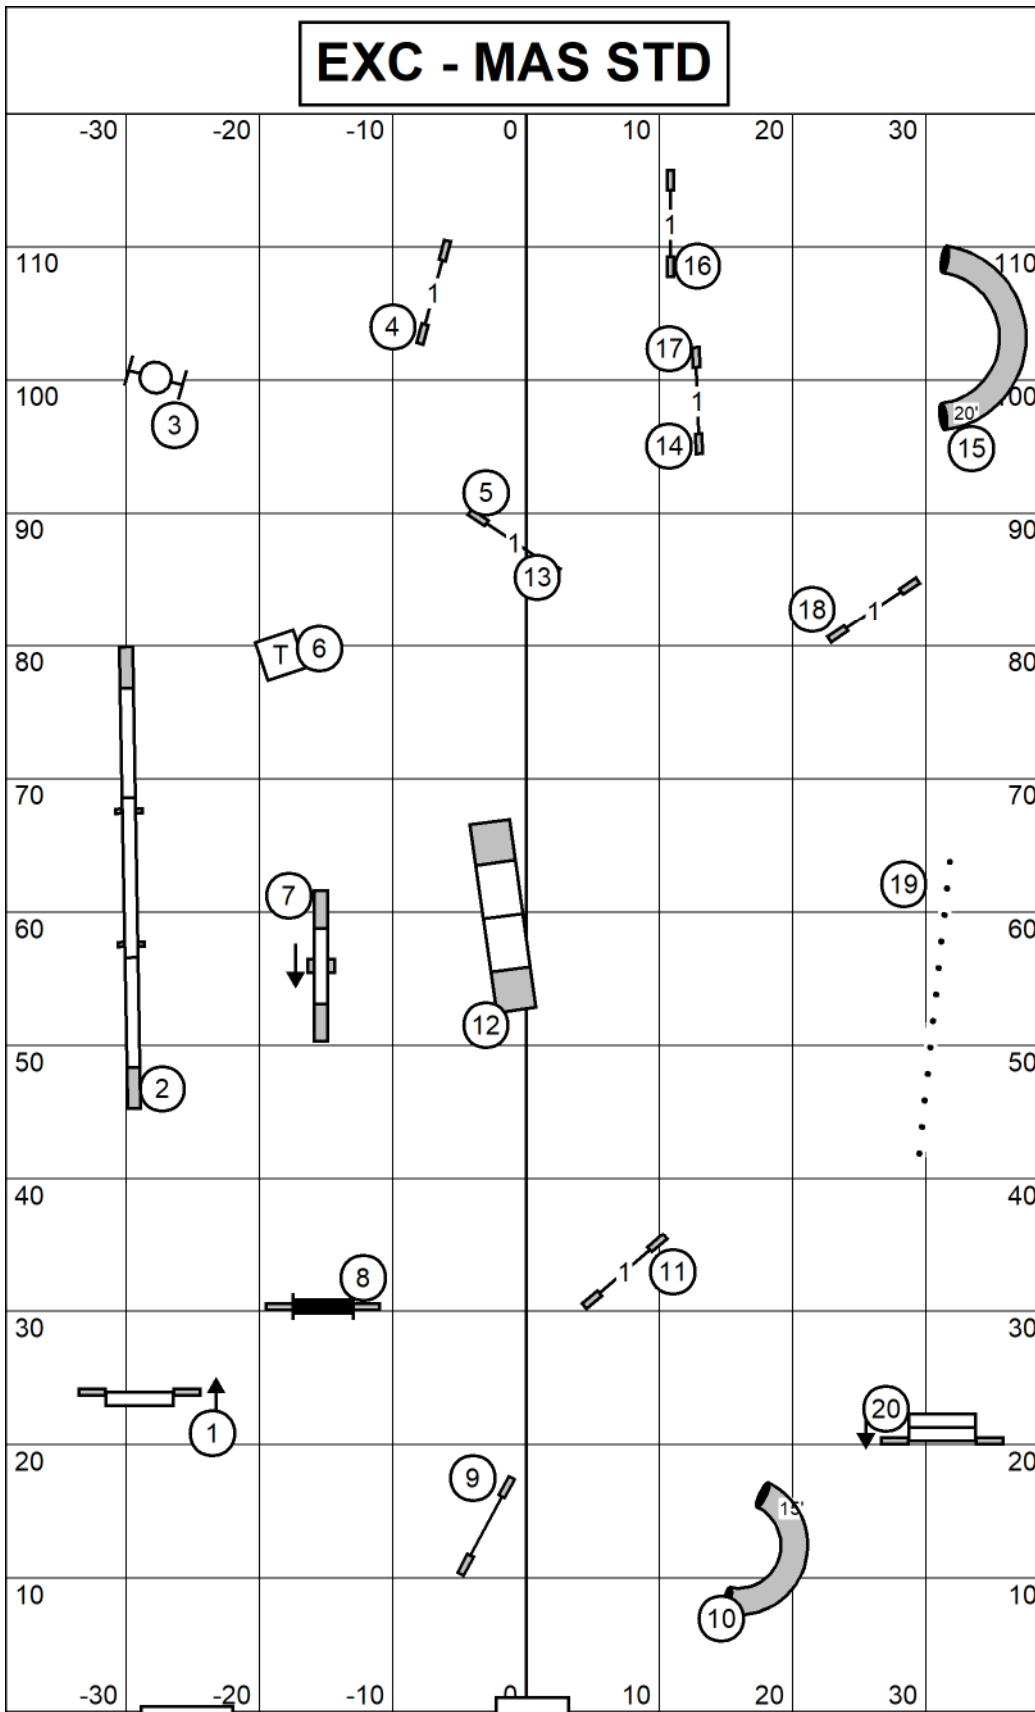

EXC - MAS JWW

78' x 120'
indoors
on sprinturf

GREATER WASHINGTON DALMATIAN CLUB
June 1st, 2024
Judge Alexandra Davis

Send Bonus
 Exc-Mas - 4-5-6 or 6-5-4 - Dashed /Solid/Dashed line
 Open - 4-5 or 6-5 - Dotted/Solid/Dotted line
 Novice - 4-5 or 6-5 - so d line

ALL FAST

78' x 120'
 indoors
 on sprinturf

GREATER WASHINGTON DALMATIAN CLUB
 June 1st, 2024
 Judge Alexandra Davis

EXC - MAS STD

78' x 120'
indoors
on sprinturf

GREATER WASHINGTON DALMATIAN CLUB
June 1st, 2024
Judge Alexandra Davis

OPEN STD

78' x 120'
indoors
on sprinturf

GREATER WASHINGTON DALMATIAN CLUB
June 1st, 2024
Judge Alexandra Davis

NOVICE STD

78' x 120'
indoors
on sprinturf

GREATER WASHINGTON DALMATIAN CLUB
June 1st, 2024
Judge Alexandra Davis

OPEN JWW

78' x 120'
indoors
on sprinturf

GREATER WASHINGTON DALMATIAN CLUB
June 1st, 2024
Judge Alexandra Davis

NOVICE JWW

78' x 120'
indoors
on sprinturf

GREATER WASHINGTON DALMATIAN CLUB
June 1st, 2024
Judge Alexandra Davis