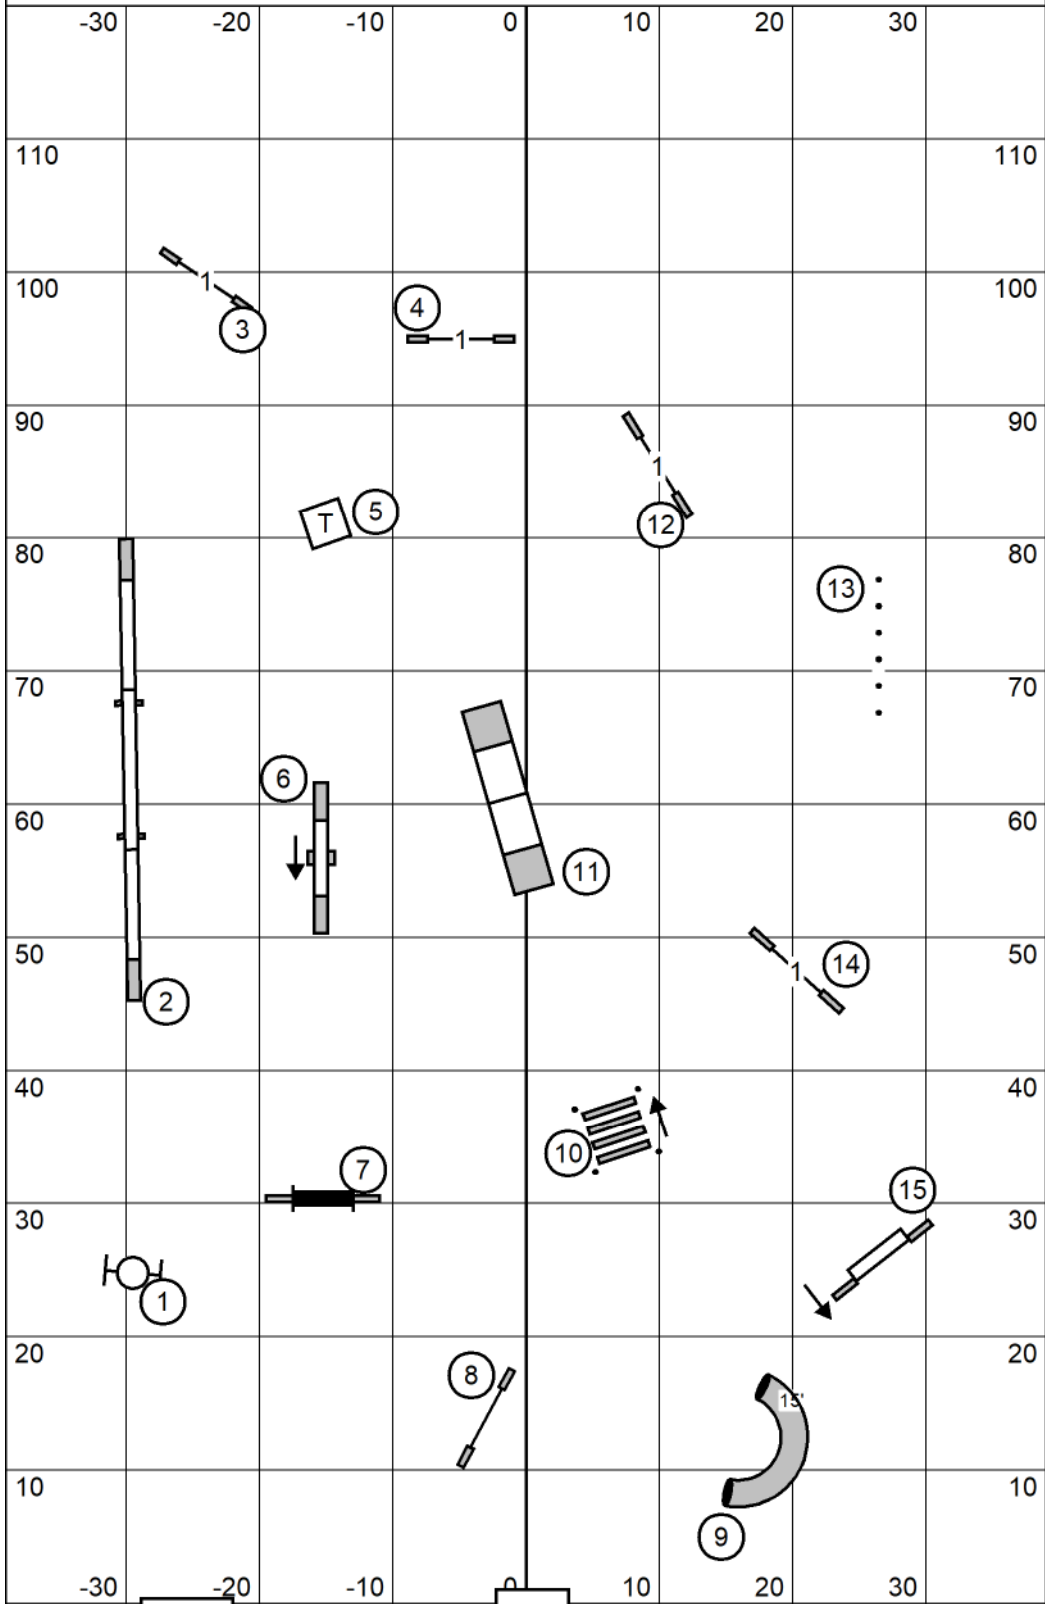

EXC - MAS JWW

78' x 120'
indoors
on sprinturf

GREATER WASHINGTON DALMATIAN CLUB
June 1st, 2024
Judge Alexandra Davis

Send Bonus
 Exc-Mas - 4-5-6 or 6-5-4 - Dashed /Solid/Dashed line
 Open - 4-5 or 6-5 - Dotted/Solid/Dotted line
 Novice - 4-5 or 6-5 - so d line

ALL FAST

78' x 120'
 indoors
 on sprinturf

GREATER WASHINGTON DALMATIAN CLUB
 June 1st, 2024
 Judge Alexandra Davis

EXC - MAS STD

78' x 120'
indoors
on sprinturf

GREATER WASHINGTON DALMATIAN CLUB
June 1st, 2024
Judge Alexandra Davis

OPEN STD

78' x 120'
indoors
on sprinturf

GREATER WASHINGTON DALMATIAN CLUB
June 1st, 2024
Judge Alexandra Davis

NOVICE STD

78' x 120'
indoors
on sprinturf

GREATER WASHINGTON DALMATIAN CLUB
June 1st, 2024
Judge Alexandra Davis

OPEN JWW

78' x 120'
indoors
on sprinturf

GREATER WASHINGTON DALMATIAN CLUB
June 1st, 2024
Judge Alexandra Davis

NOVICE JWW

78' x 120'
indoors
on sprinturf

GREATER WASHINGTON DALMATIAN CLUB
June 1st, 2024
Judge Alexandra Davis