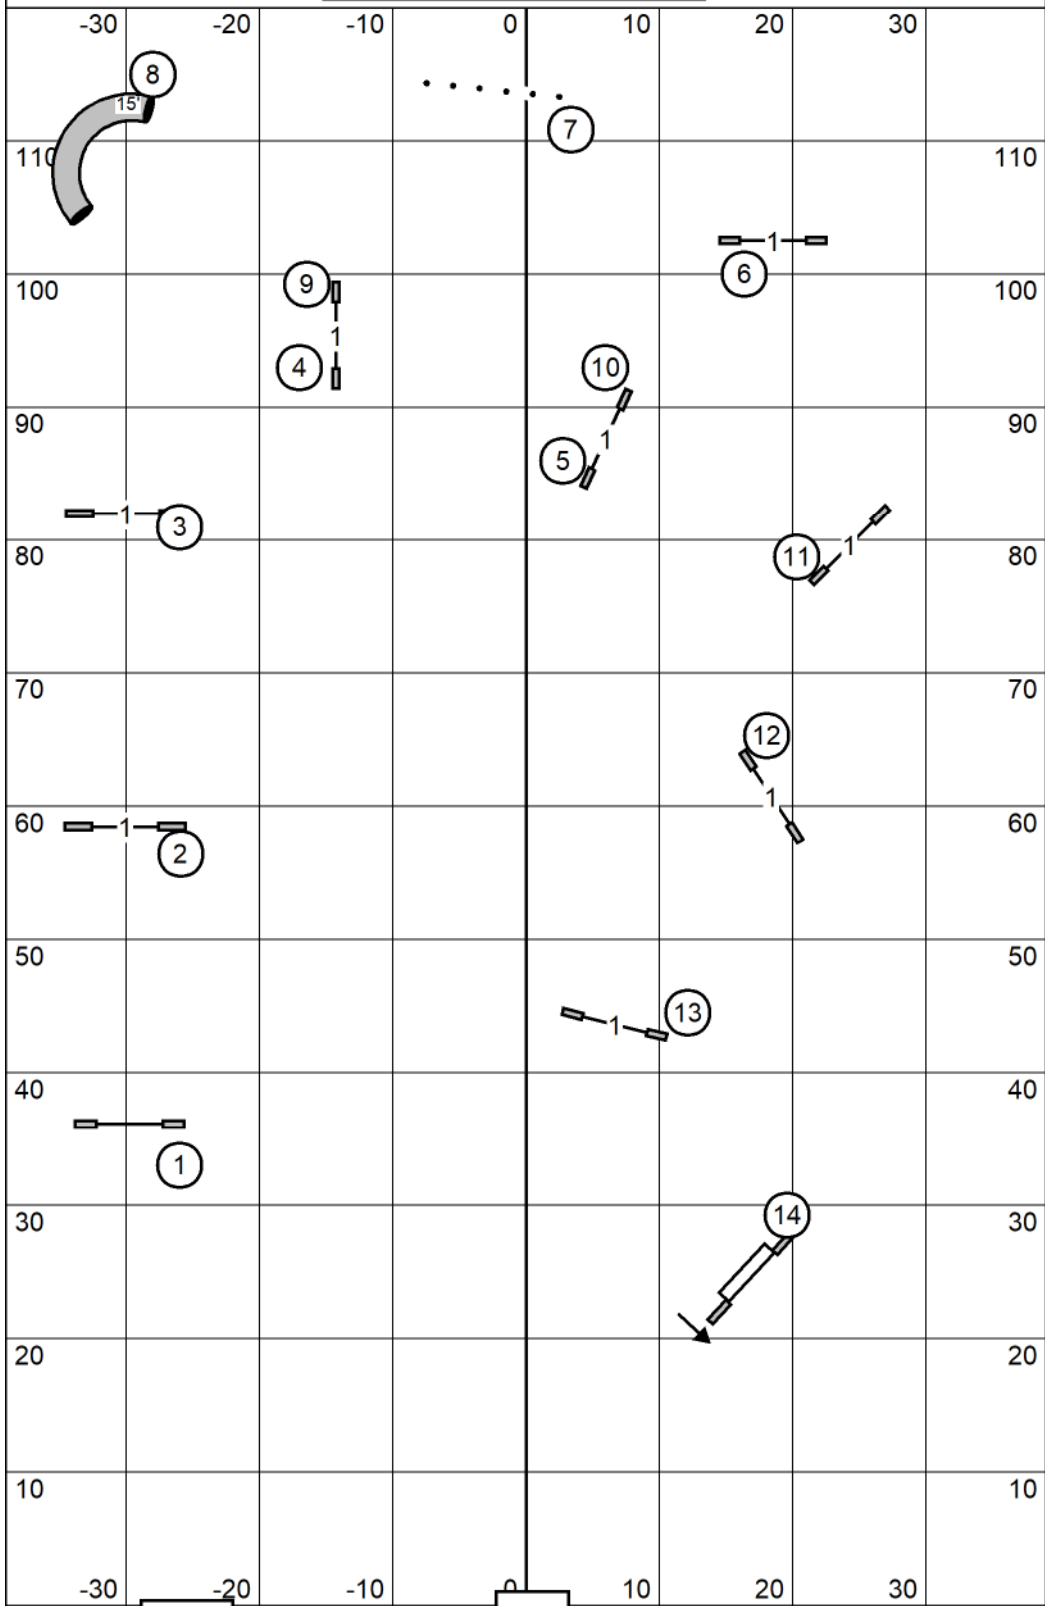

EXC - MAS JWW

78' x 120'
indoors
on sprinturf

GREATER WASHINGTON DALMATIAN CLUB
June 1st, 2024
Judge Alexandra Davis

Send Bonus
 Exc-Mas - 4-5-6 or 6-5-4 - Dashed /Solid/Dashed line
 Open - 4-5 or 6-5 - Dotted/Solid/Dotted line
 Novice - 4-5 or 6-5 - so d line

ALL FAST

78' x 120'
 indoors
 on sprinturf

GREATER WASHINGTON DALMATIAN CLUB
 June 1st, 2024
 Judge Alexandra Davis

EXC - MAS STD

78' x 120'
indoors
on sprinturf

GREATER WASHINGTON DALMATIAN CLUB
June 1st, 2024
Judge Alexandra Davis

OPEN STD

78' x 120'
indoors
on sprinturf

GREATER WASHINGTON DALMATIAN CLUB
June 1st, 2024
Judge Alexandra Davis

NOVICE STD

78' x 120'
indoors
on sprinturf

GREATER WASHINGTON DALMATIAN CLUB
June 1st, 2024
Judge Alexandra Davis

OPEN JWW

78' x 120'
indoors
on sprinturf

GREATER WASHINGTON DALMATIAN CLUB
June 1st, 2024
Judge Alexandra Davis

NOVICE JWW

78' x 120'
indoors
on sprinturf

GREATER WASHINGTON DALMATIAN CLUB
June 1st, 2024
Judge Alexandra Davis