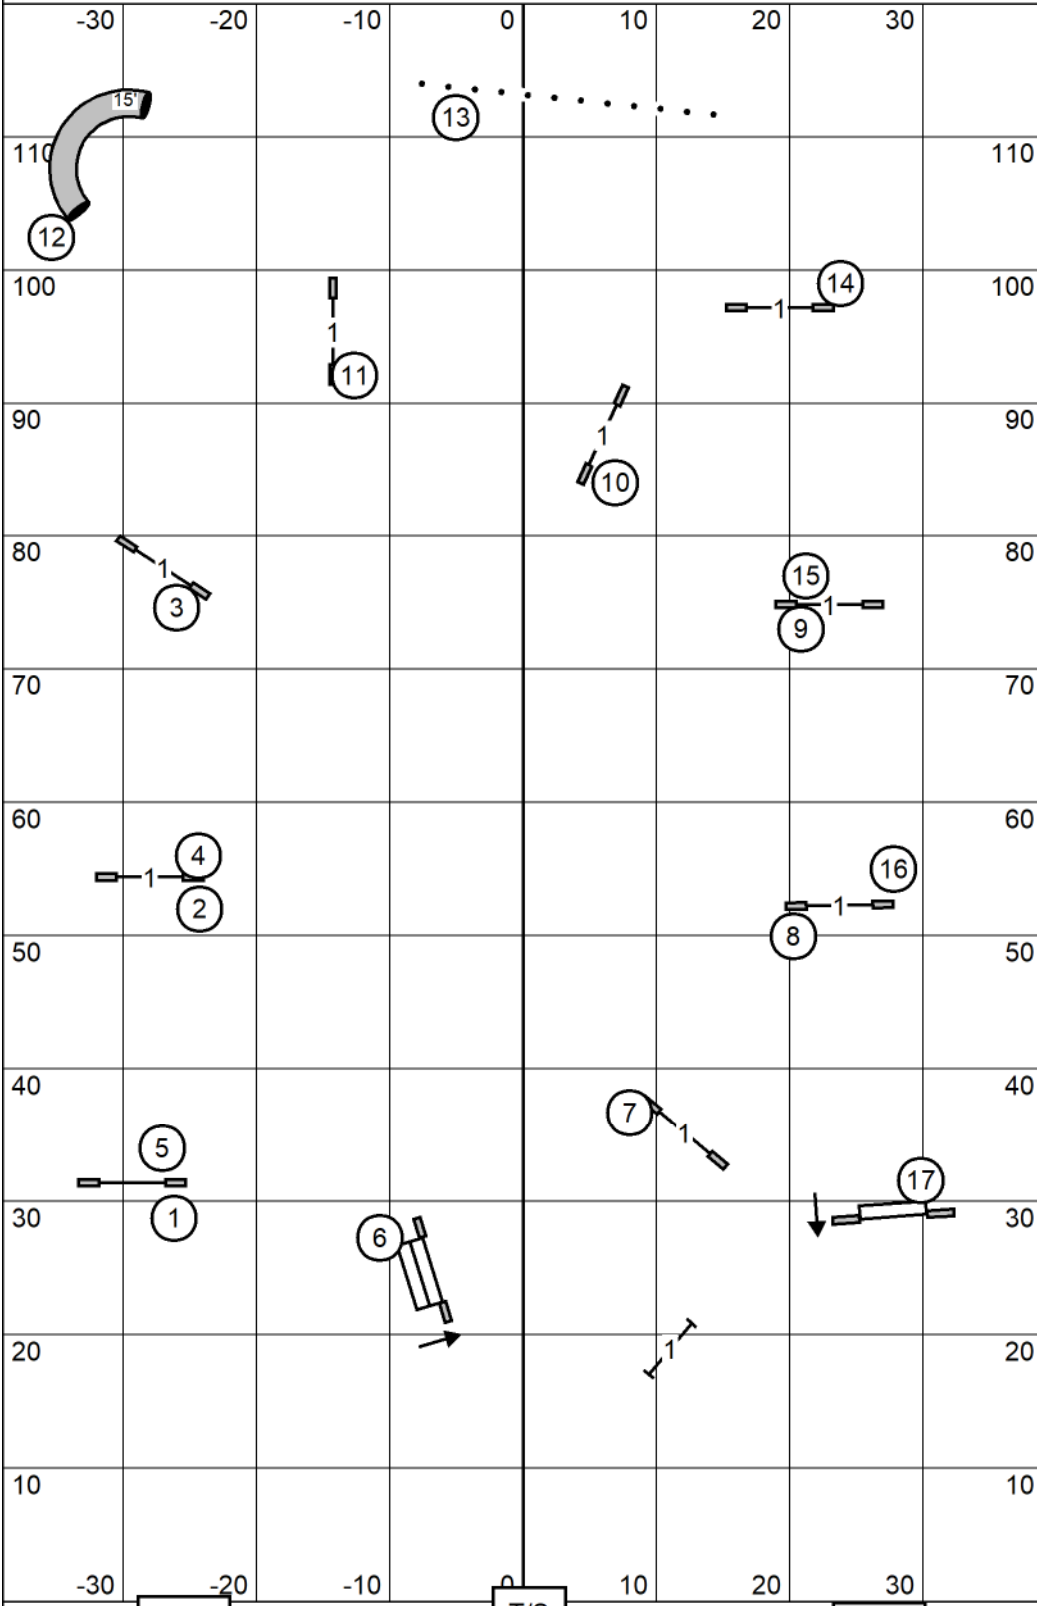

EXC - MAS JWW

78' x 120'
indoors
on sprinturf

GREATER WASHINGTON DALMATIAN CLUB
June 1st, 2024
Judge Alexandra Davis

Send Bonus
 Exc-Mas - 4-5-6 or 6-5-4 - Dashed /Solid/Dashed line
 Open - 4-5 or 6-5 - Dotted/Solid/Dotted line
 Novice - 4-5 or 6-5 - so d line

OPEN STD

78' x 120'
indoors
on sprinturf

GREATER WASHINGTON DALMATIAN CLUB
June 1st, 2024
Judge Alexandra Davis

NOVICE STD

78' x 120'
indoors
on sprinturf

GREATER WASHINGTON DALMATIAN CLUB
June 1st, 2024
Judge Alexandra Davis

OPEN JWW

78' x 120'
indoors
on sprinturf

GREATER WASHINGTON DALMATIAN CLUB
June 1st, 2024
Judge Alexandra Davis

NOVICE JWW

78' x 120'
indoors
on sprinturf

GREATER WASHINGTON DALMATIAN CLUB
June 1st, 2024
Judge Alexandra Davis