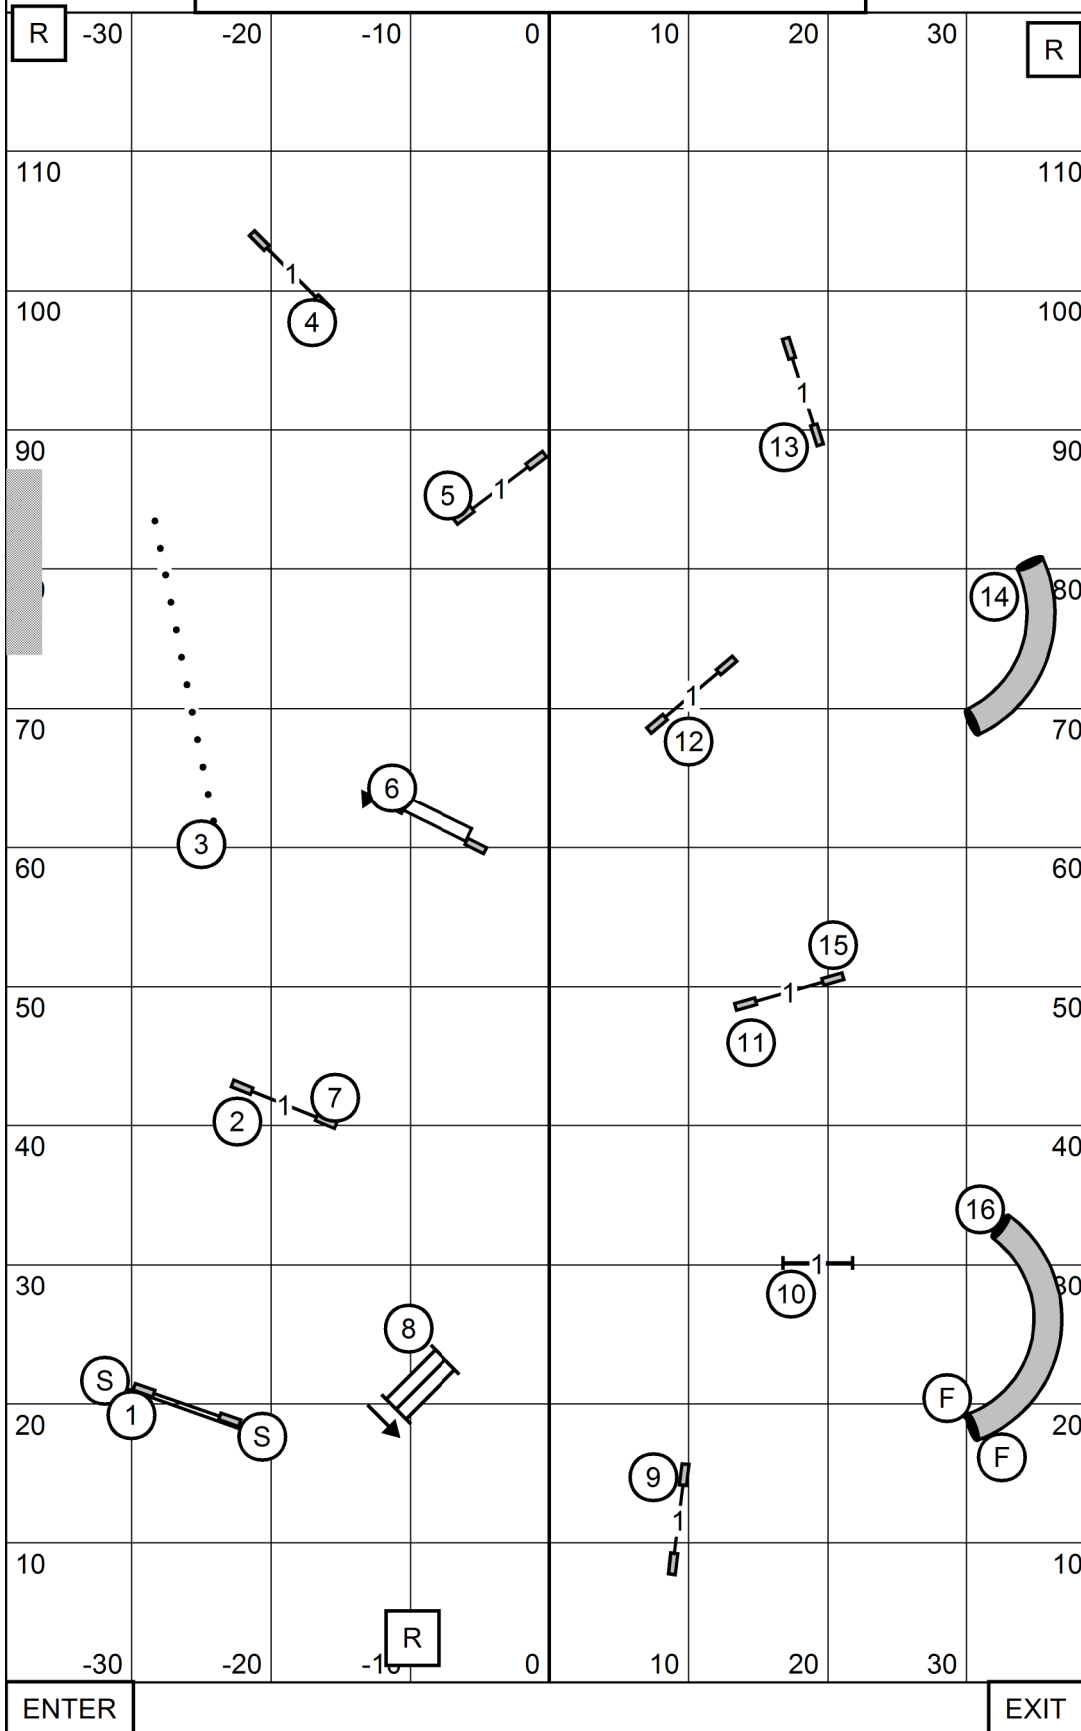

CENTRAL VIRGINIA AGILITY CLUB
SATURDAY APRIL 13, 2024
LEVEL UP DOG SPORTS, MECHANICSVILLE, VA
OPEN JWW
JUDGE: SHERRY JEFFERSON