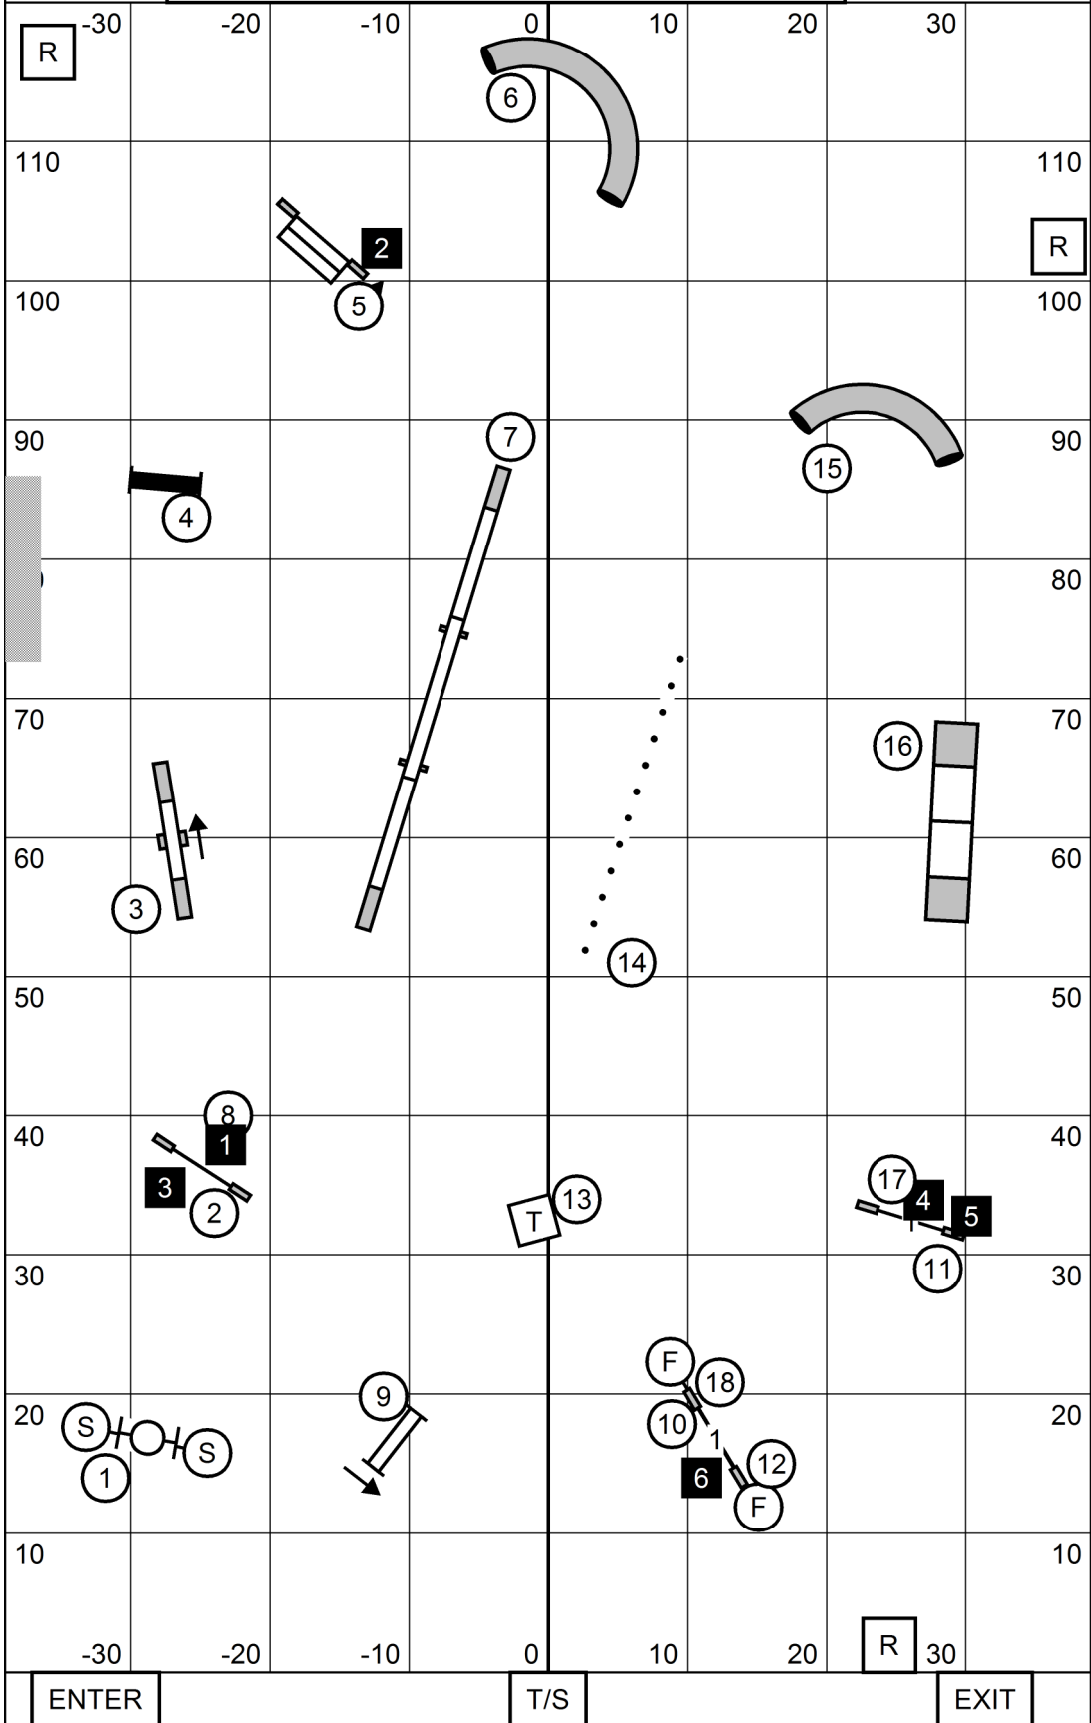

CENTRAL VIRGINIA AGILITY CLUB
 SATURDAY APRIL 13, 2024
 LEVEL UP DOG SPORTS, MECHANICSVILLE, PA.
FAST(ALL LEVELS)
 JUDGE: SHERRY JEFFERSON

e/m send: _____	(5)	(4)	(3)	60 pts(bonus+28)
open send: ---	(5)	(4)	(3)	55 pts(bonus+23)
nov. send:	(5)	(4)	(3)	50 pts(bonus+21)

CENTRAL VIRGINIA AGILITY CLUB
 SATURDAY APRIL 13, 2024
 LEVEL UP DOG SPORTS, MECHANICSVILLE, VA
MASTER/EXCELLENT JWW
 JUDGE: SHERRY JEFFERSON

CENTRAL VIRGINIA AGILITY CLUB
 LEVEL UP DOG SPORTS, MECHANICSVILLE, VA
 SATURDAY APRIL 13, 2024
MASTER/EXCELLENT STANDARD
 JUDGE: SHERRY JEFFERSON

CENTRAL VIRGINIA AGILITY CLUB
 LEVEL UP DOG SPORTS, MECHANICSVILLE, VA.
 SATURDAY APRIL 13, 2024
OPEN STANDARD
 JUDGE: SHERRY JEFFERSON

CENTRAL VIRGINIA AGILITY CLUB
 LEVEL UP DOG SPORTS, MECHANICSVILLE, VA.
 SATURDAY APRIL 13, 2024
NOVICE STANDARD
 JUDGE: SHERRY JEFFERSON