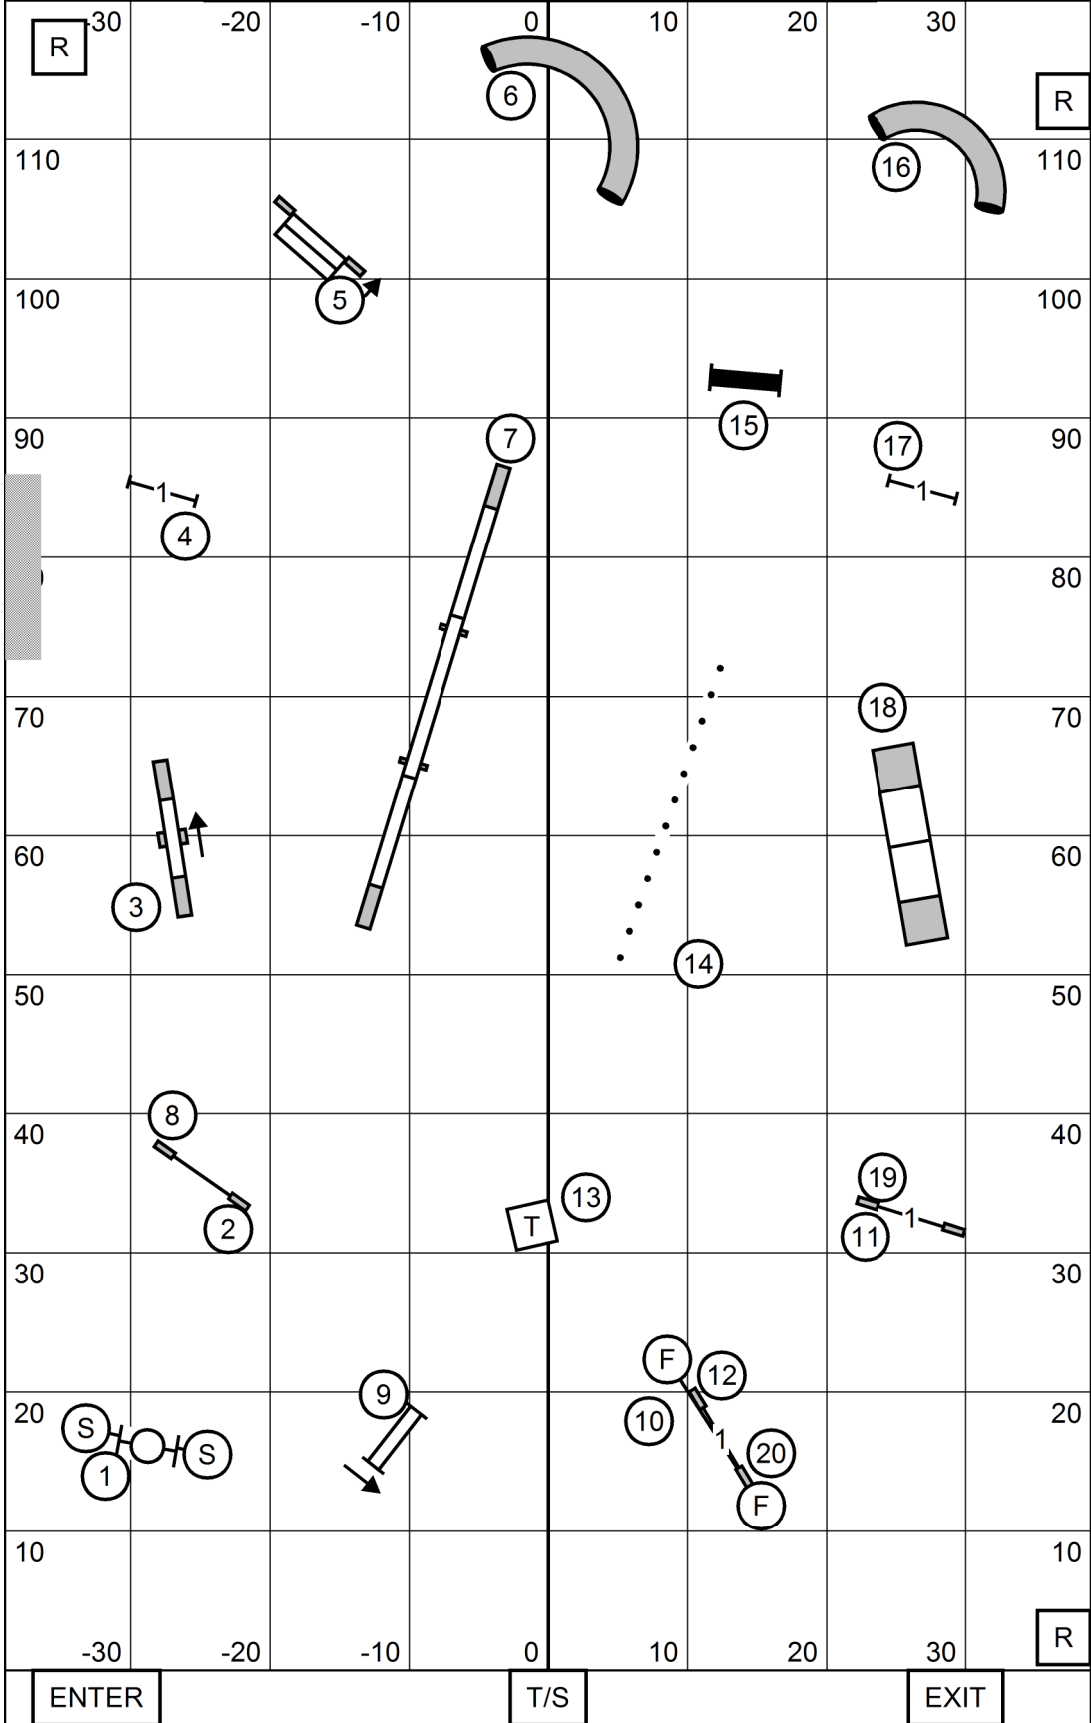

CENTRAL VIRGINIA AGILITY CLUB
 SATURDAY APRIL 13, 2024
 LEVEL UP DOG SPORTS, MECHANICSVILLE, PA.
FAST(ALL LEVELS)
 JUDGE: SHERRY JEFFERSON

e/m send: _____	(5)	(4)	(3)	60 pts(bonus+28)
open send: ---	(5)	(4)	(3)	55 pts(bonus+23)
nov. send:	(5)	(4)	(3)	50 pts(bonus+21)

CENTRAL VIRGINIA AGILITY CLUB
 SATURDAY APRIL 13, 2024
 LEVEL UP DOG SPORTS, MECHANICSVILLE, VA
MASTER/EXCELLENT JWW
 JUDGE: SHERRY JEFFERSON

CENTRAL VIRGINIA AGILITY CLUB
 LEVEL UP DOG SPORTS, MECHANICSVILLE, VA
 SATURDAY APRIL 13, 2024
MASTER/EXCELLENT STANDARD
 JUDGE: SHERRY JEFFERSON

CENTRAL VIRGINIA AGILITY CLUB
 LEVEL UP DOG SPORTS, MECHANICSVILLE, VA.
 SATURDAY APRIL 13, 2024
OPEN STANDARD
 JUDGE: SHERRY JEFFERSON

CENTRAL VIRGINIA AGILITY CLUB
 LEVEL UP DOG SPORTS, MECHANICSVILLE, VA.
 SATURDAY APRIL 13, 2024
NOVICE STANDARD
 JUDGE: SHERRY JEFFERSON