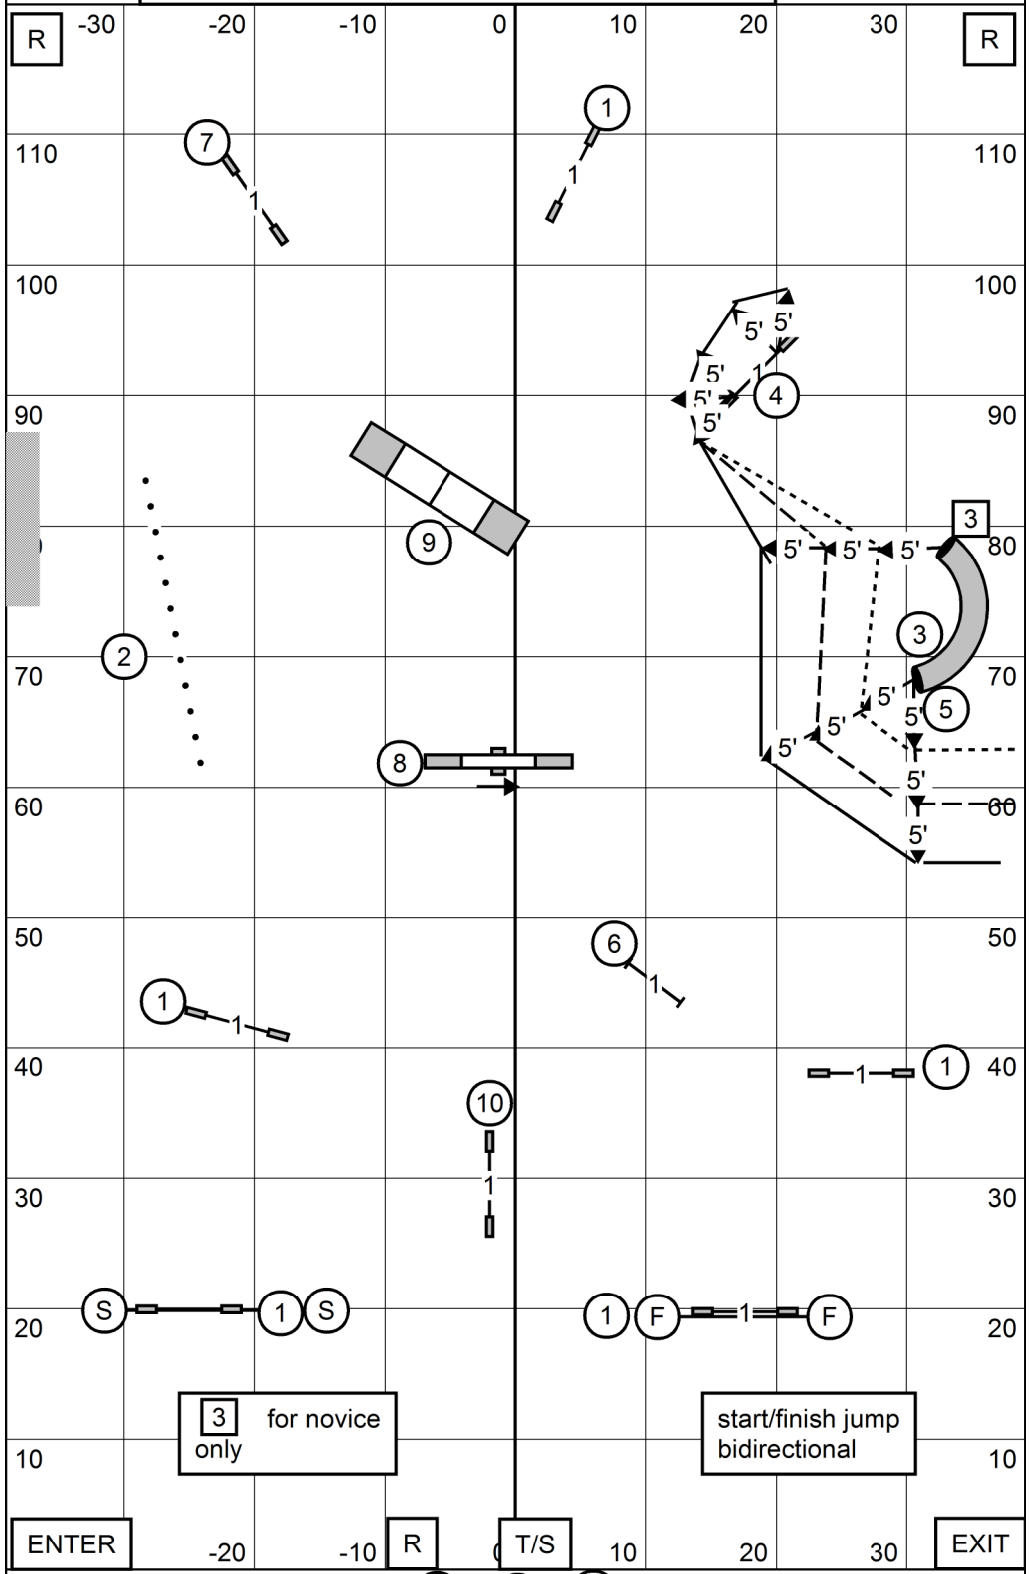

CENTRAL VIRGINIA AGILITY CLUB
 SATURDAY APRIL 13, 2024
 LEVEL UP DOG SPORTS, MECHANICSVILLE, PA.
FAST(ALL LEVELS)
 JUDGE: SHERRY JEFFERSON

e/m send: _____	(5)	(4)	(3)	60 pts(bonus+28)
open send: ---	(5)	(4)	(3)	55 pts(bonus+23)
nov. send:	(5)	(4)	(3)	50 pts(bonus+21)