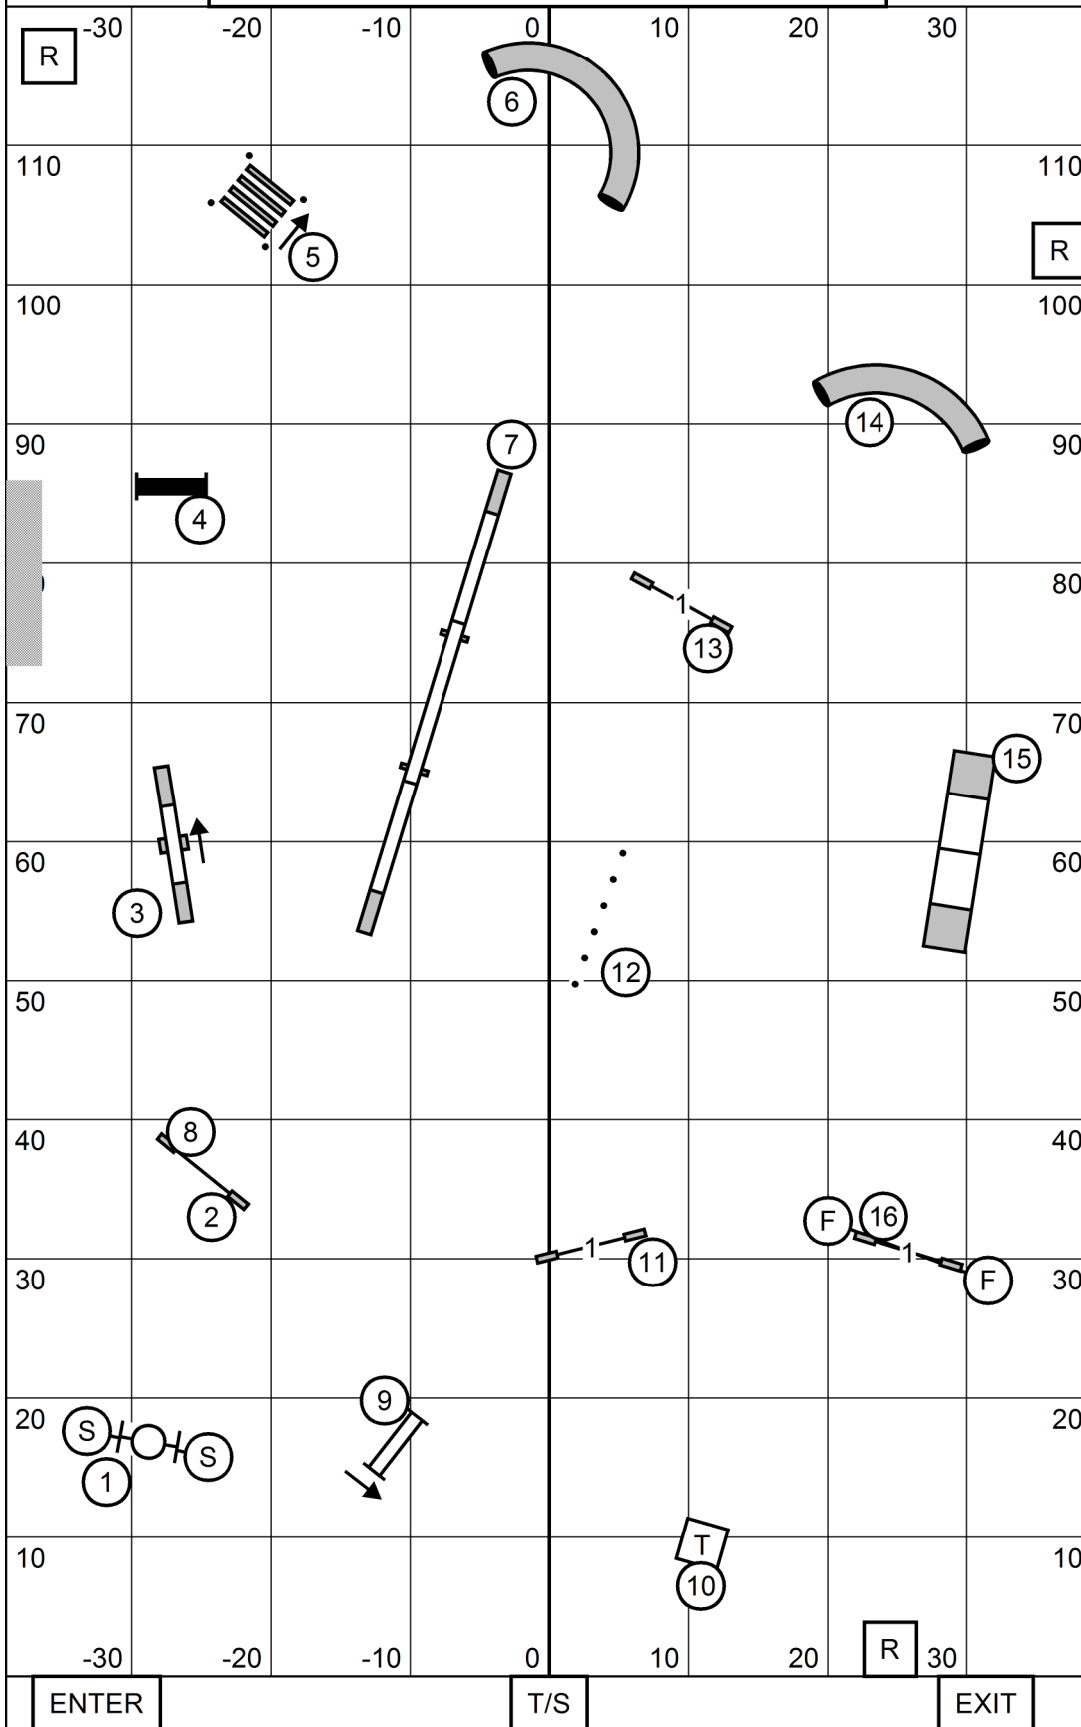

CENTRAL VIRGINIA AGILITY CLUB
LEVEL UP DOG SPORTS, MECHANICSVILLE, VA.
SATURDAY APRIL 13, 2024
NOVICE STANDARD
JUDGE: SHERRY JEFFERSON