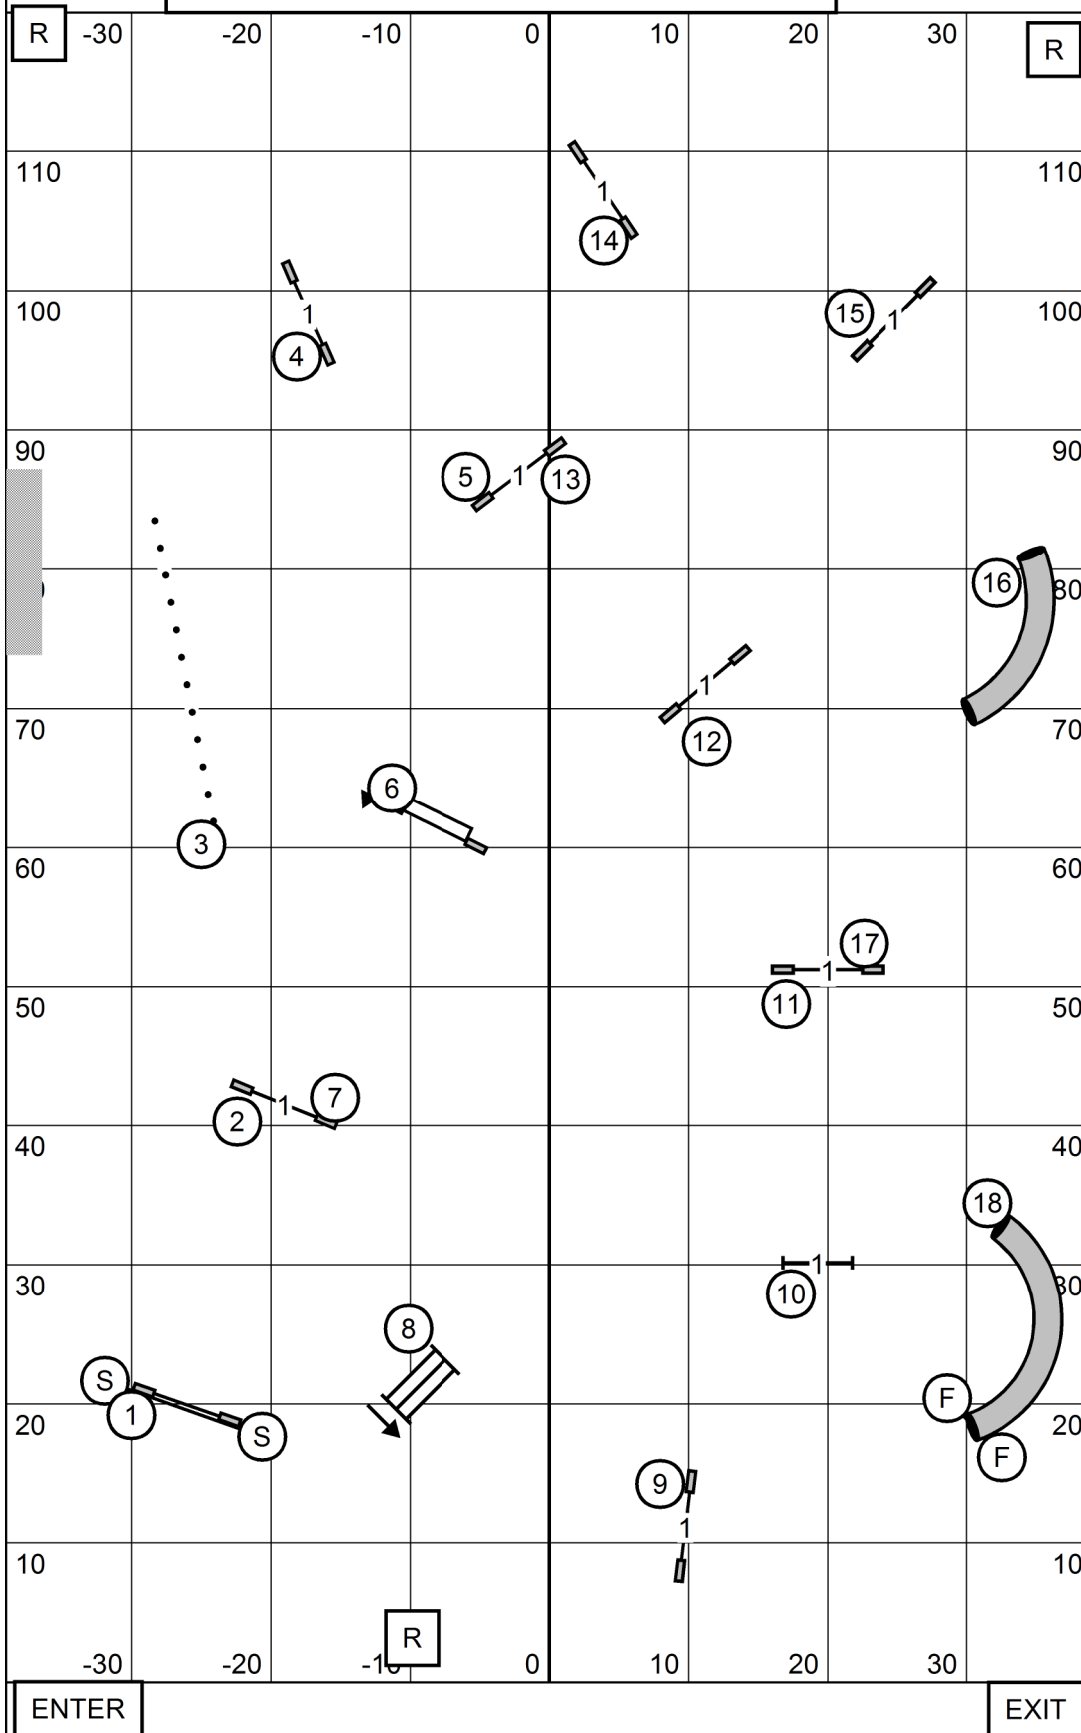

CENTRAL VIRGINIA AGILITY CLUB
 SATURDAY APRIL 13, 2024
 LEVEL UP DOG SPORTS, MECHANICSVILLE, PA.
FAST(ALL LEVELS)
 JUDGE: SHERRY JEFFERSON

e/m send: _____	(5)	(4)	(3)	60 pts(bonus+28)
open send: ---	(5)	(4)	(3)	55 pts(bonus+23)
nov. send:	(5)	(4)	(3)	50 pts(bonus+21)

CENTRAL VIRGINIA AGILITY CLUB
 SATURDAY APRIL 13, 2024
 LEVEL UP DOG SPORTS, MECHANICSVILLE, VA
MASTER/EXCELLENT JWW
 JUDGE: SHERRY JEFFERSON

CENTRAL VIRGINIA AGILITY CLUB
 LEVEL UP DOG SPORTS, MECHANICSVILLE, VA
 SATURDAY APRIL 13, 2024
MASTER/EXCELLENT STANDARD
 JUDGE: SHERRY JEFFERSON

CENTRAL VIRGINIA AGILITY CLUB
 LEVEL UP DOG SPORTS, MECHANICSVILLE, VA.
 SATURDAY APRIL 13, 2024
OPEN STANDARD
 JUDGE: SHERRY JEFFERSON

CENTRAL VIRGINIA AGILITY CLUB
 LEVEL UP DOG SPORTS, MECHANICSVILLE, VA.
 SATURDAY APRIL 13, 2024
NOVICE STANDARD
 JUDGE: SHERRY JEFFERSON