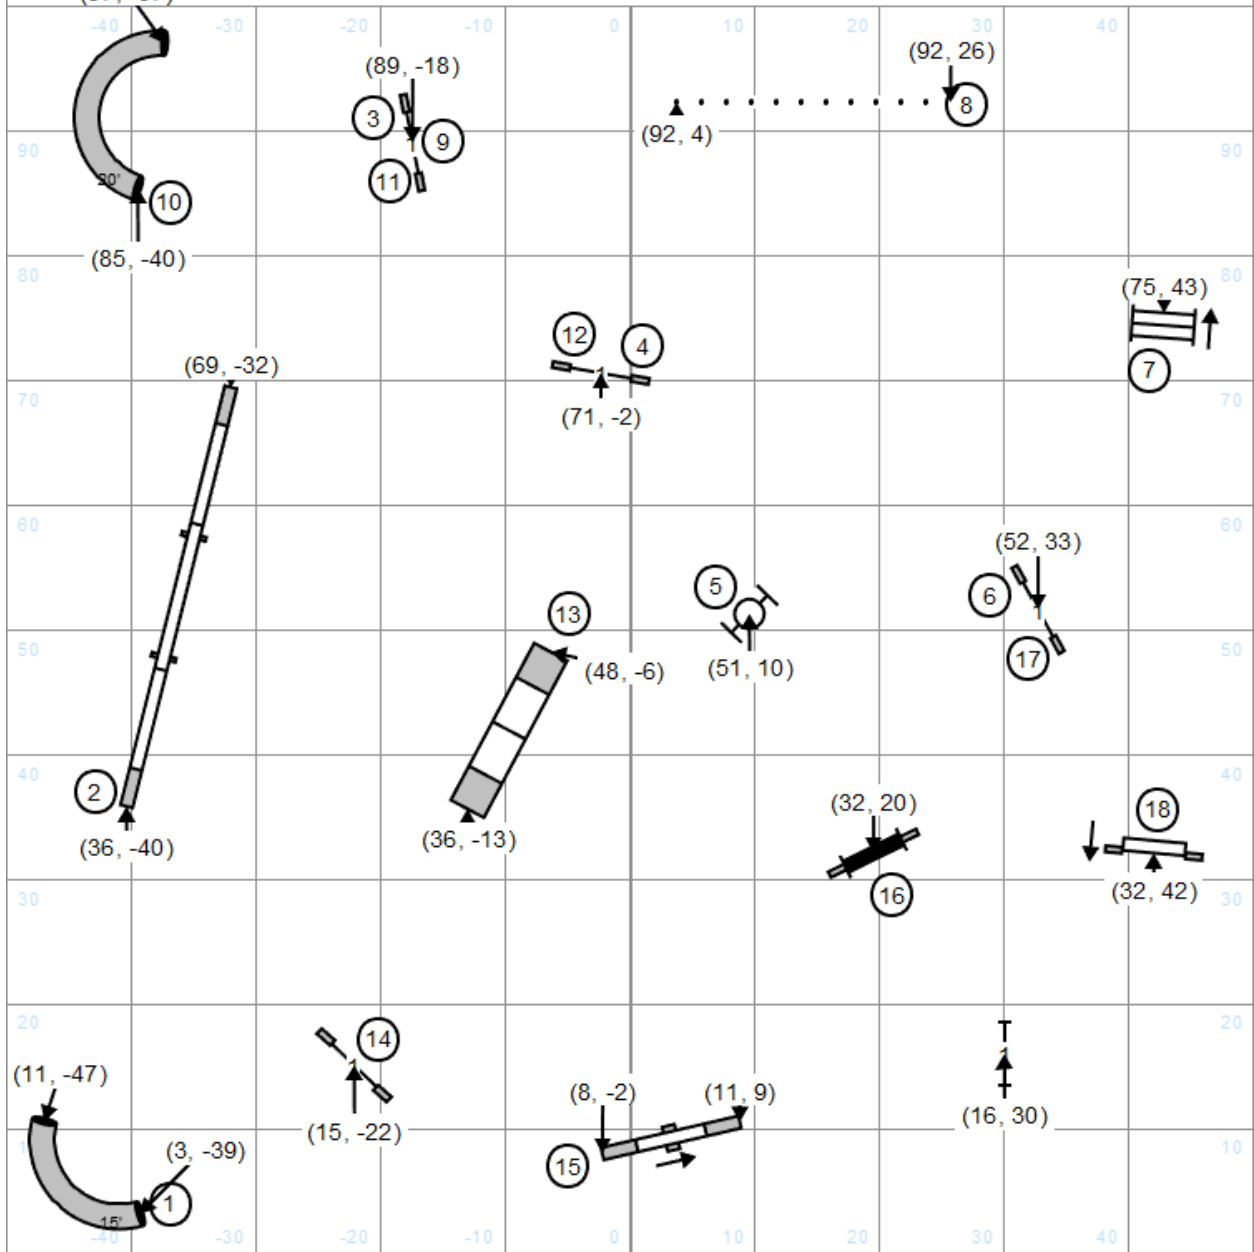

Master / Excellent Standard * Sunday, April 6, 2025
Capital Dog Training Club * Greg Fontaine