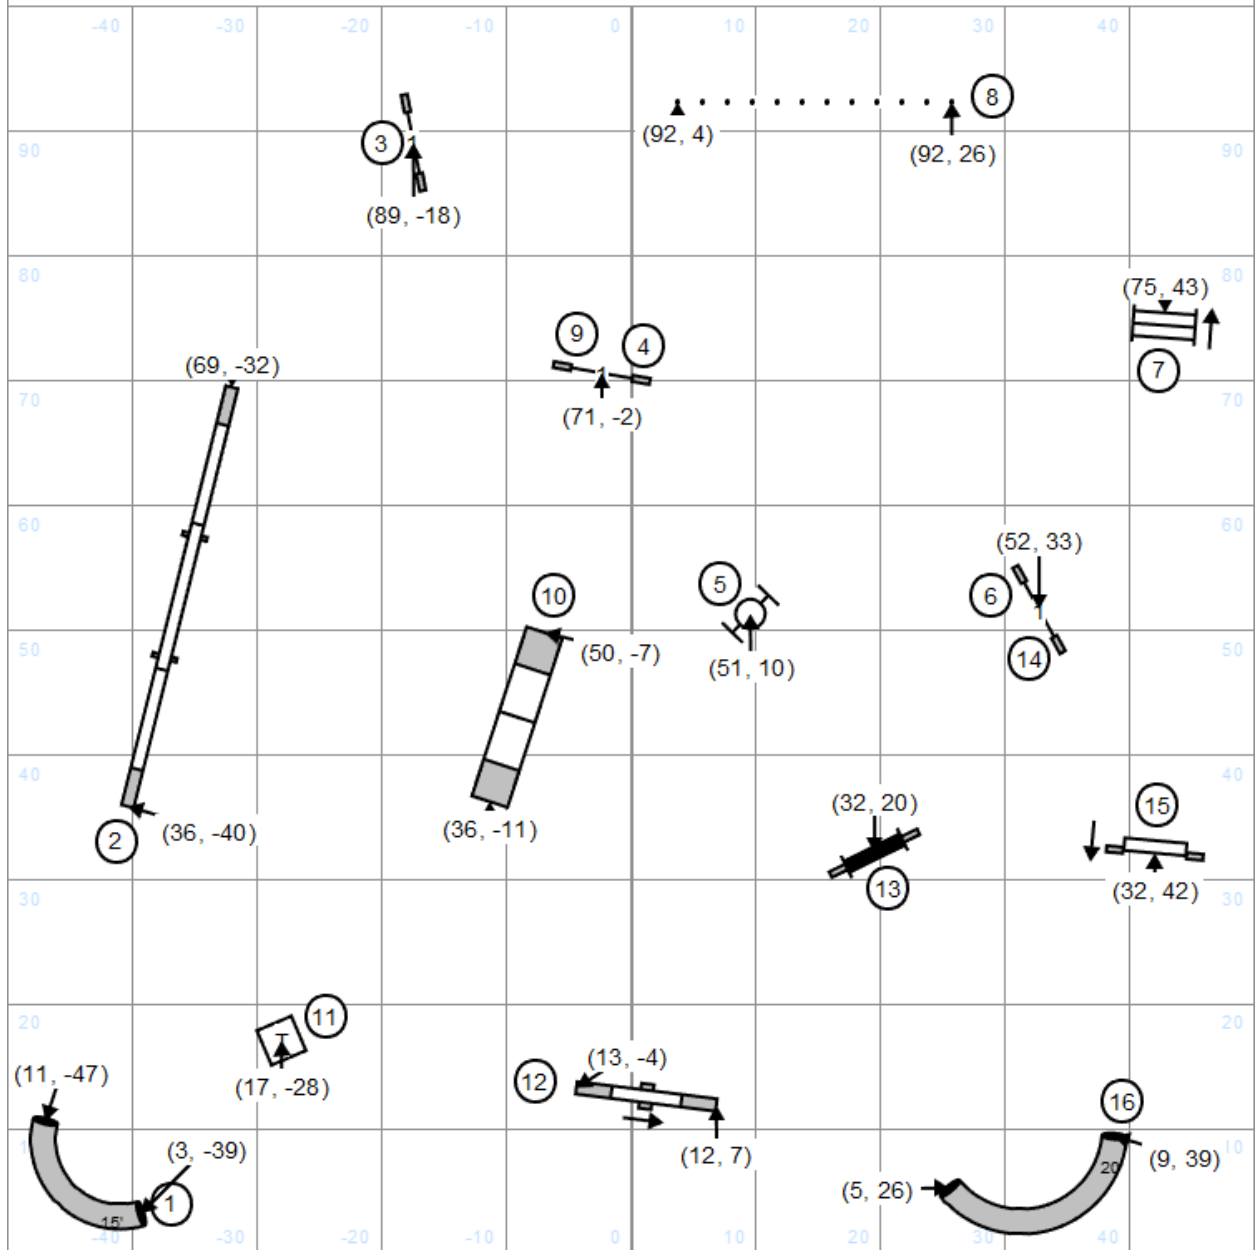

Open Standard * Sunday, April 6, 2025
Capital Dog Training Club * Greg Fontaine