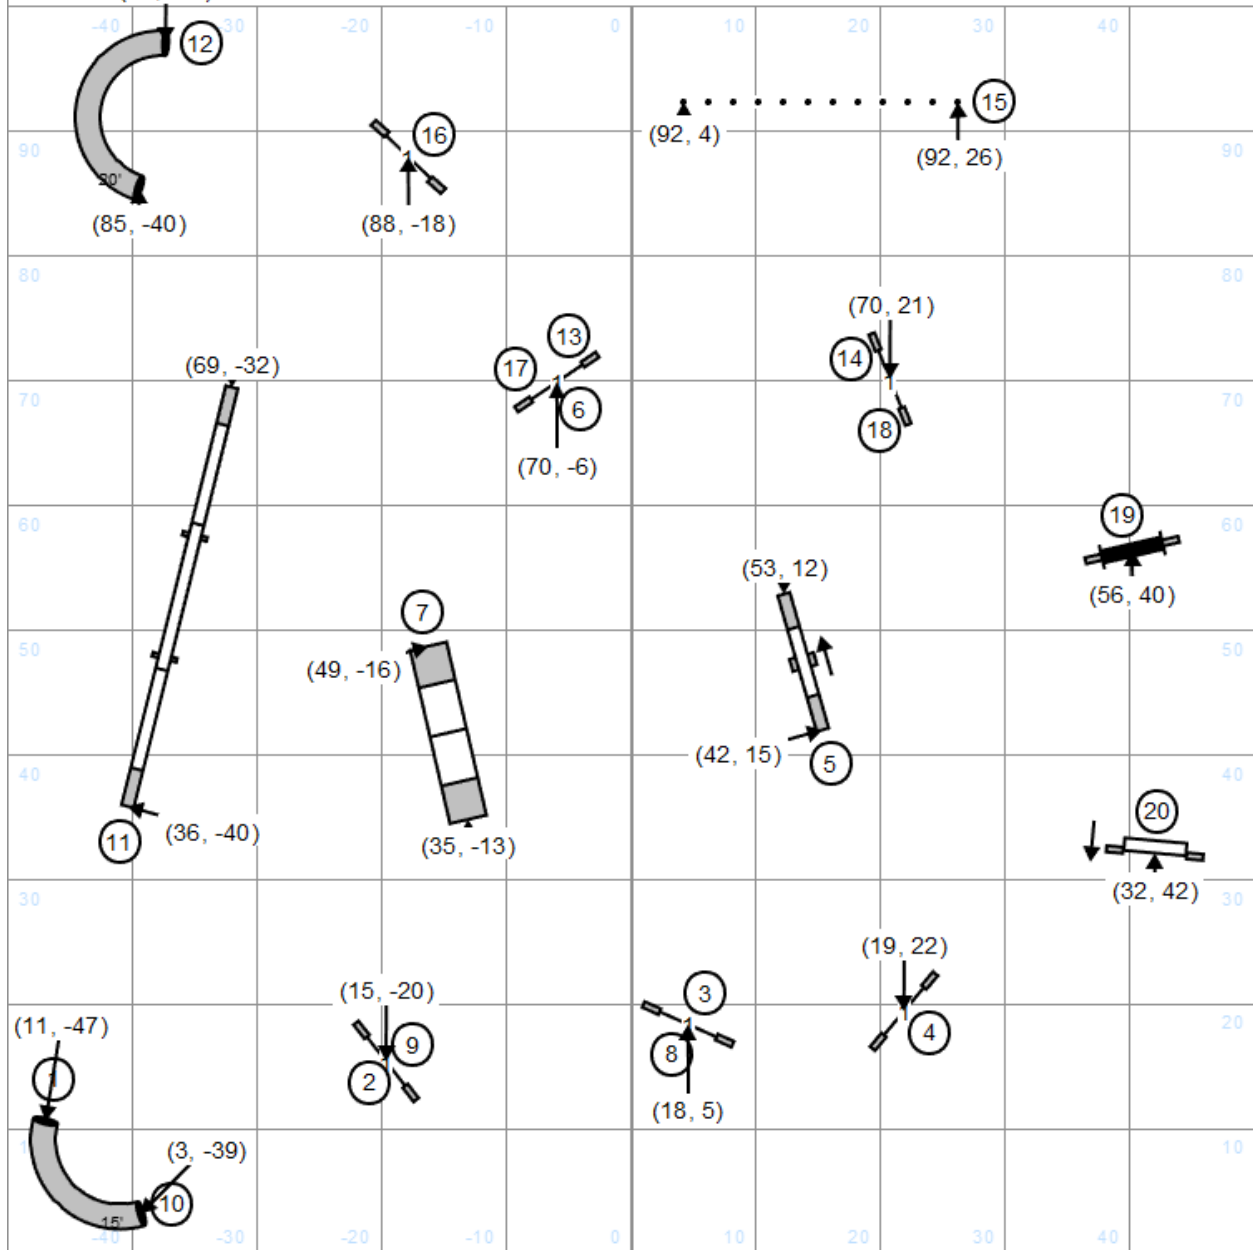

Premier Standard * Sunday, April 6, 2025
Capital Dog Training Club * Greg Fontaine