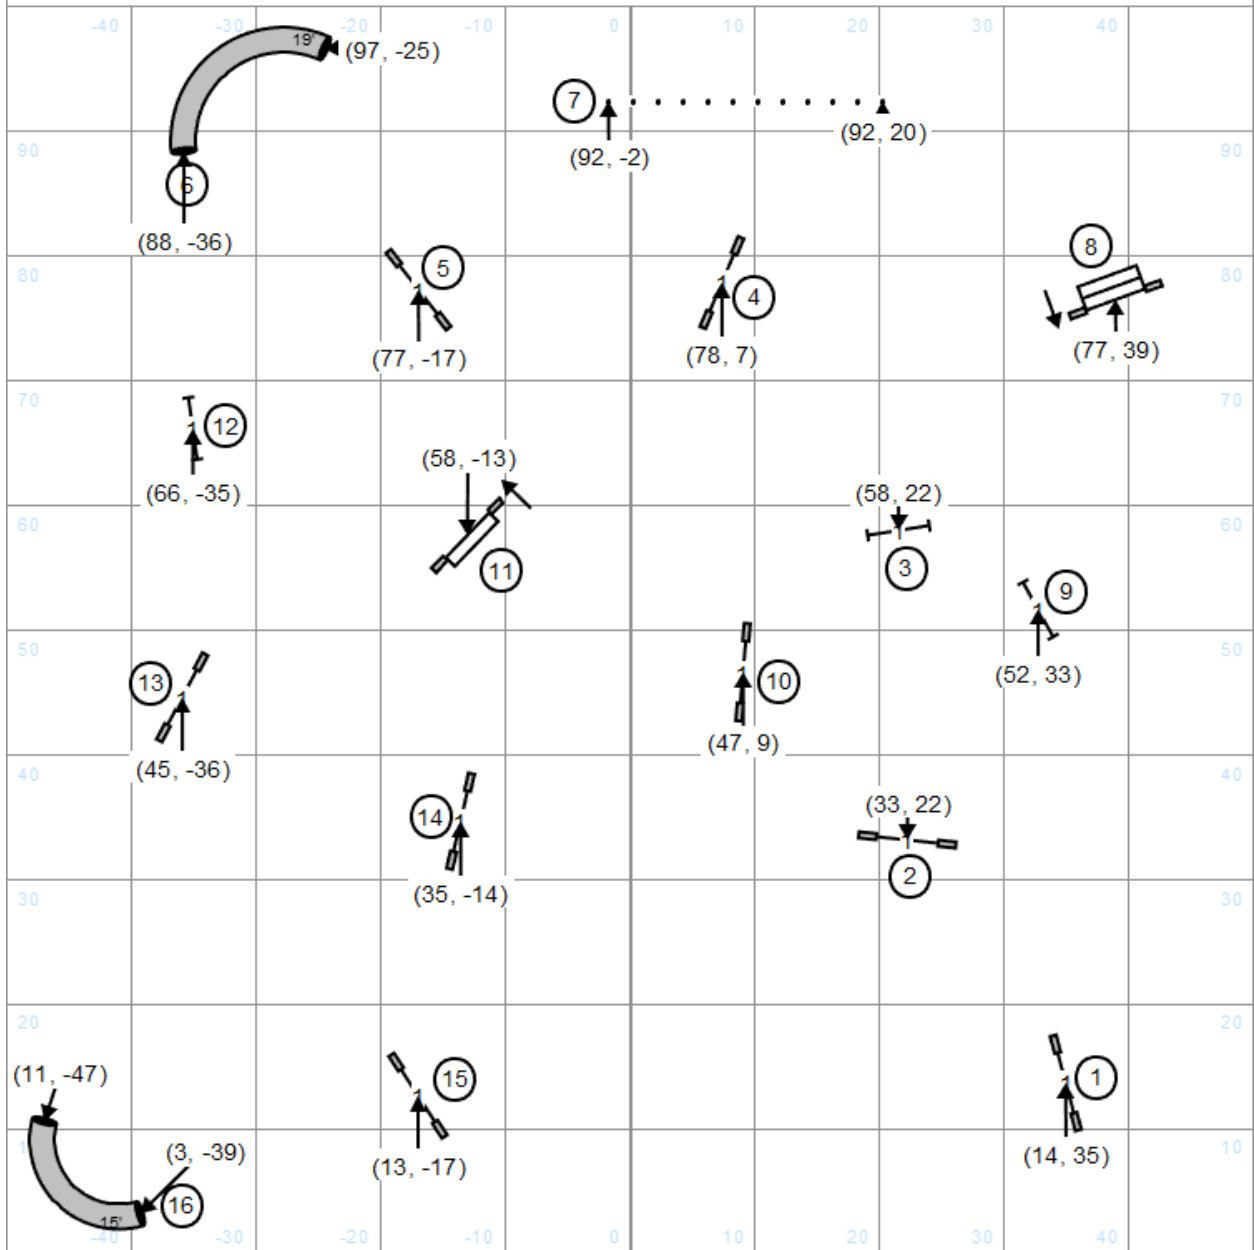

Novice Standard * Sunday, April 6, 2025
 Capital Dog Training Club * Greg Fontaine

Master / Excellent Jumpers With Weaves * Sunday, April 6, 2025
Capital Dog Training Club * Greg Fontaine

Open Jumpers With Weaves * Sunday, April 6, 2025
 Capital Dog Training Club * Greg Fontaine