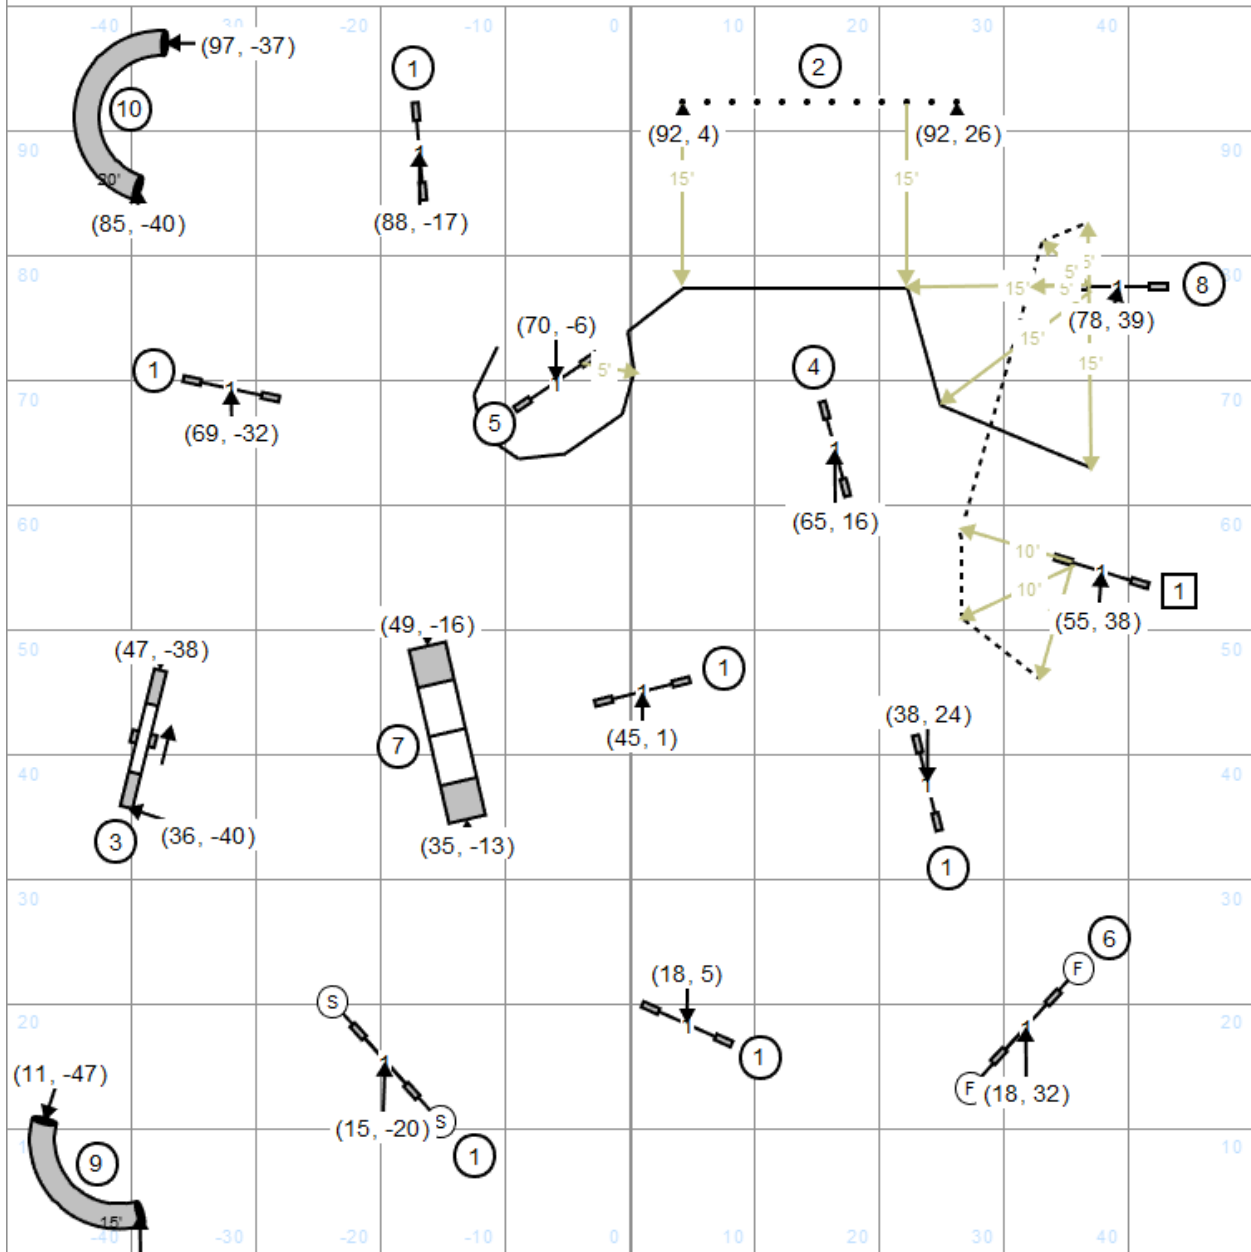

All Levels Fifteen And Send Time * Sunday, April 6, 2025
 Capital Dog Training Club * Greg Fontaine

(3, -39)

MASTER / EXCELLENT	(5) (2) (8) OR (8) (2) (5)	—————
OPEN	(1) (8) (1)	-----
NOVICE	(8) (1) OR (1) (8)	-----