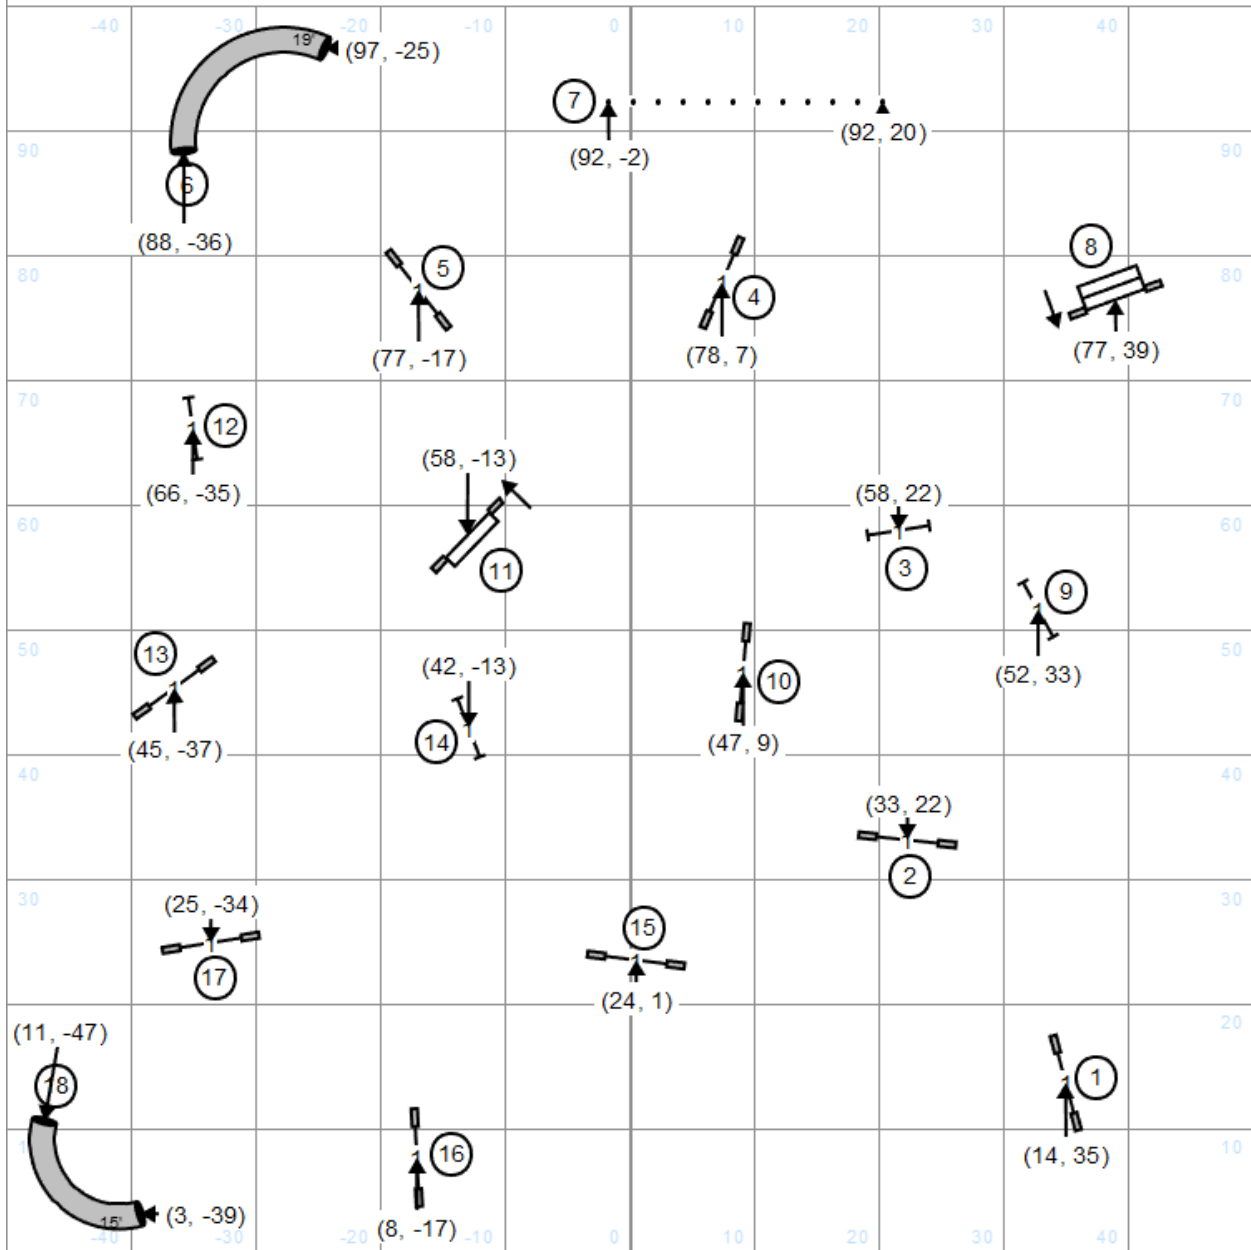

Novice Standard * Sunday, April 6, 2025
 Capital Dog Training Club * Greg Fontaine

Master / Excellent Jumpers With Weaves * Sunday, April 6, 2025
Capital Dog Training Club * Greg Fontaine

Open Jumpers With Weaves * Sunday, April 6, 2025
 Capital Dog Training Club * Greg Fontaine