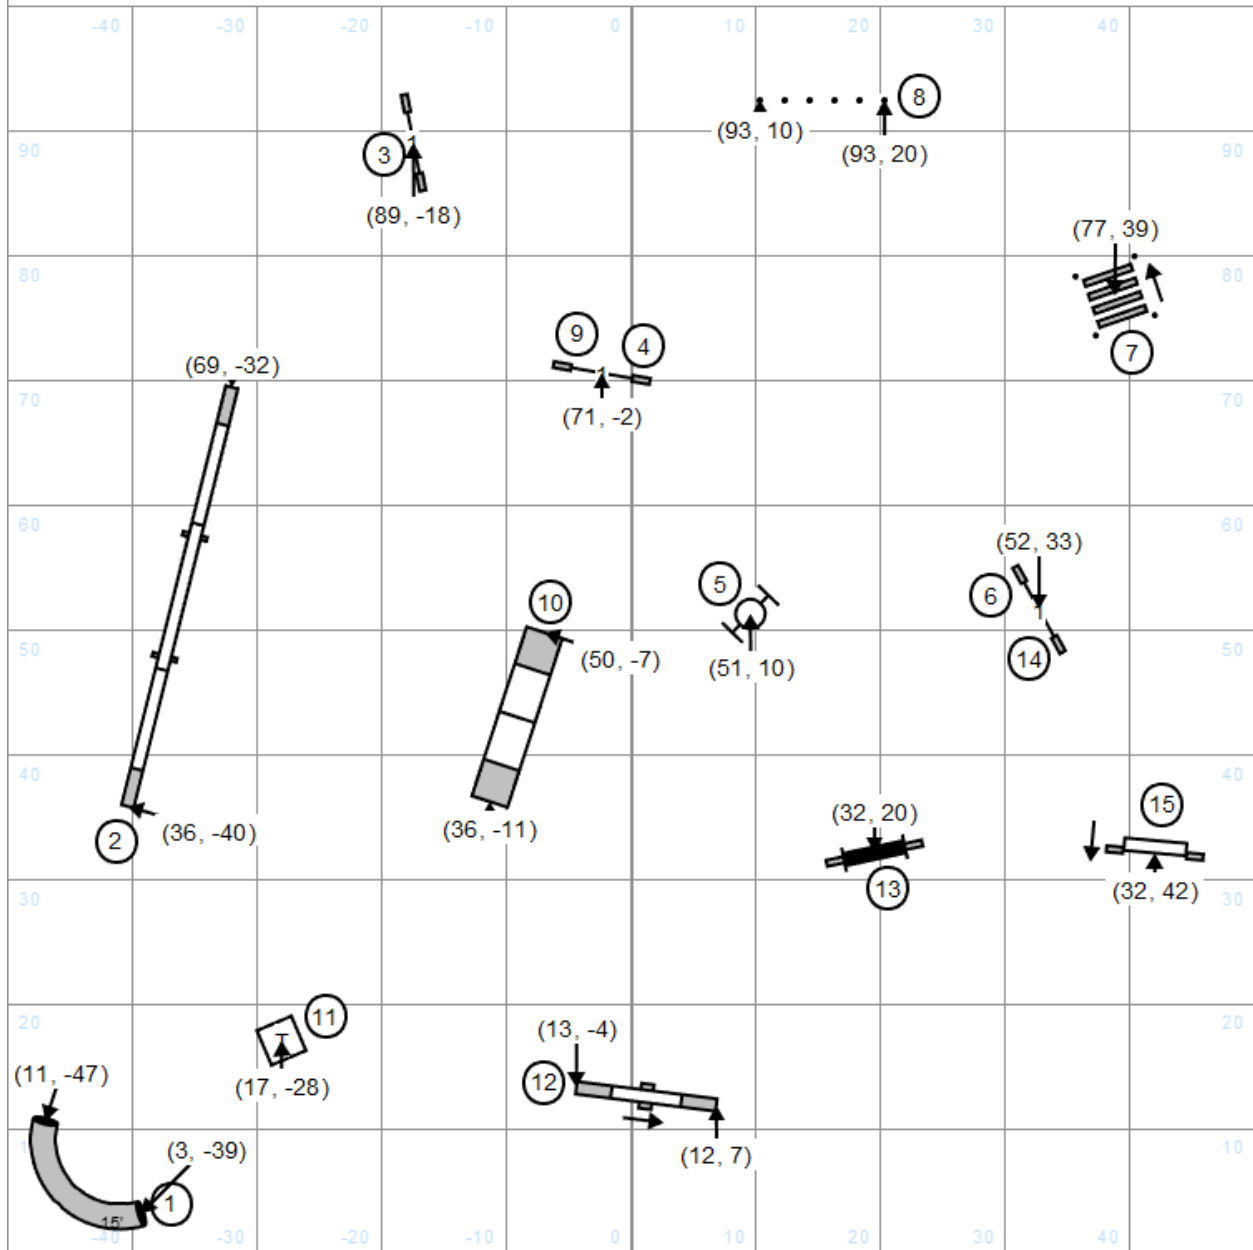

Novice Standard * Sunday, April 6, 2025
 Capital Dog Training Club * Greg Fontaine

Master / Excellent Jumpers With Weaves * Sunday, April 6, 2025
Capital Dog Training Club * Greg Fontaine

Open Jumpers With Weaves * Sunday, April 6, 2025
 Capital Dog Training Club * Greg Fontaine