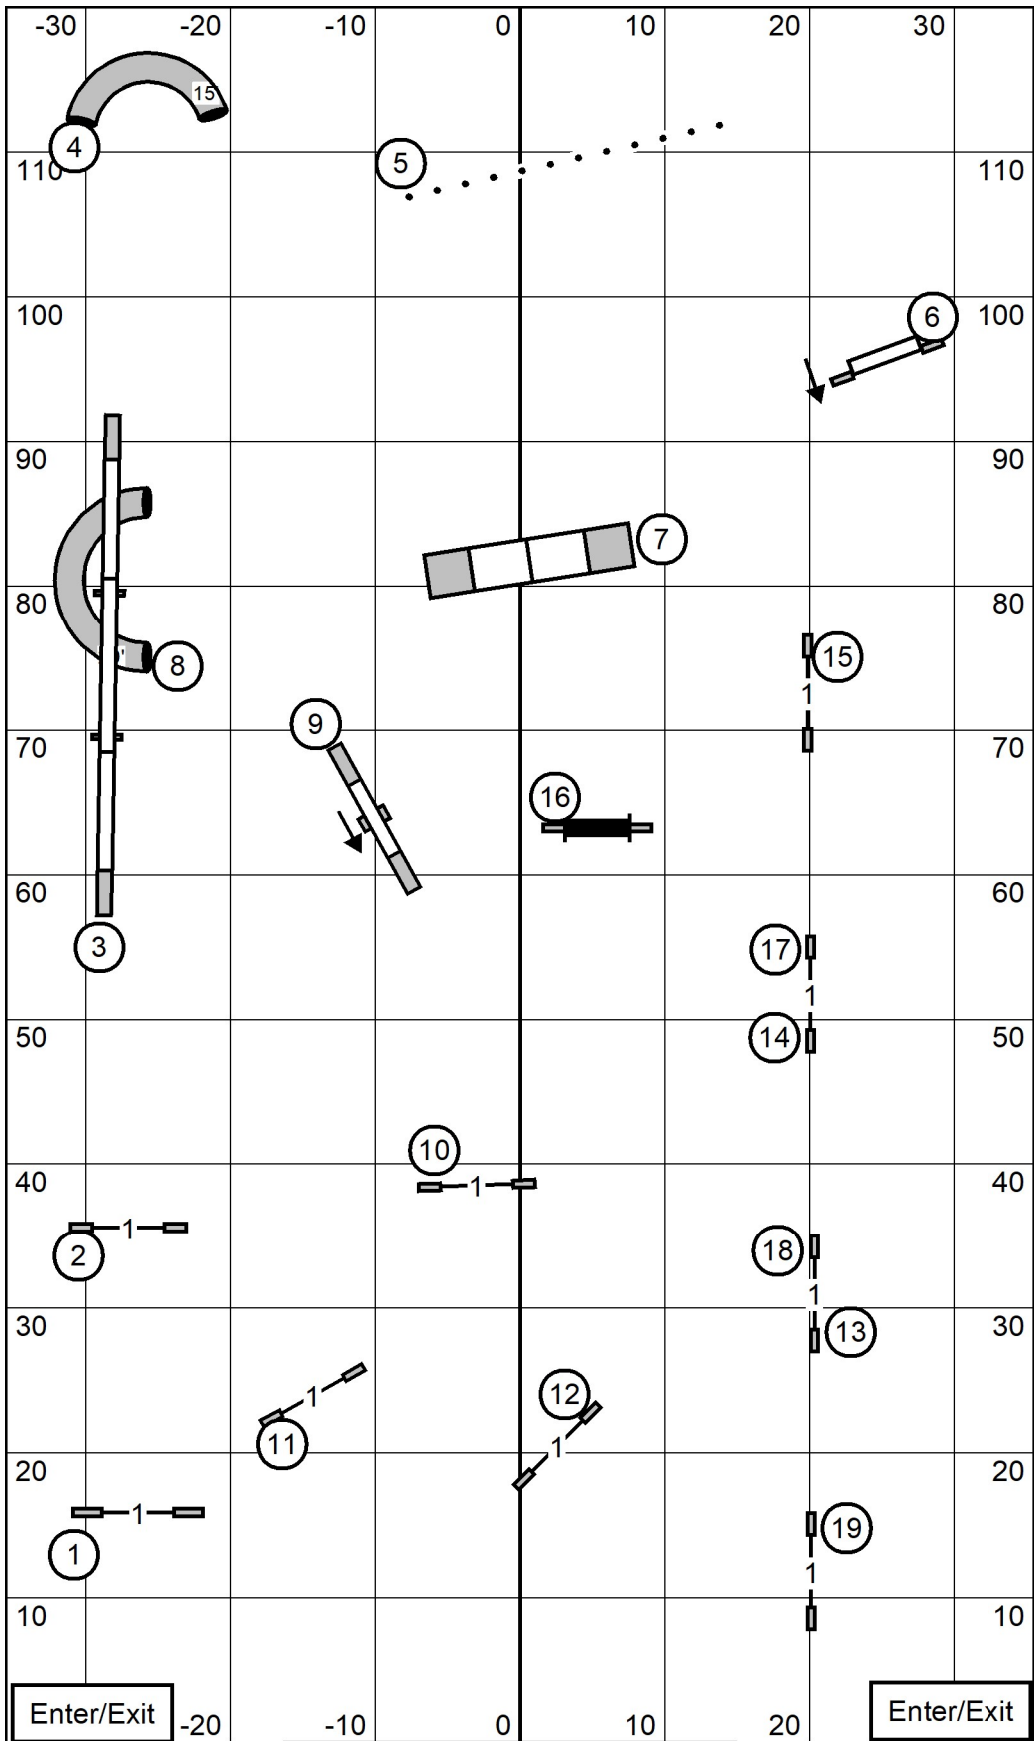

Shenandoah Valley Kennel Club
 Saturday, 3/28/2026
 Judge: Susan Denning
Excellent/Master Jumpers With Weaves

Enter/Exit

-20

-10

0

10

20

Enter/Exit

Shenandoah Valley Kennel Club
 Saturday, 3/28/2026
 Judge: Susan Denning
FAST

- E/M 60 pts (need 27+send)
- OPEN 55 pts, (need 24+send)
- - - - NOV 50 pts, (need 19+send)

(4)	(7)	(2)
(4)	(7)	
(4)	(7)	

Shenandoah Valley Kennel Club
 Saturday, 3/28/2026
 Judge: Susan Denning
Premier Standard