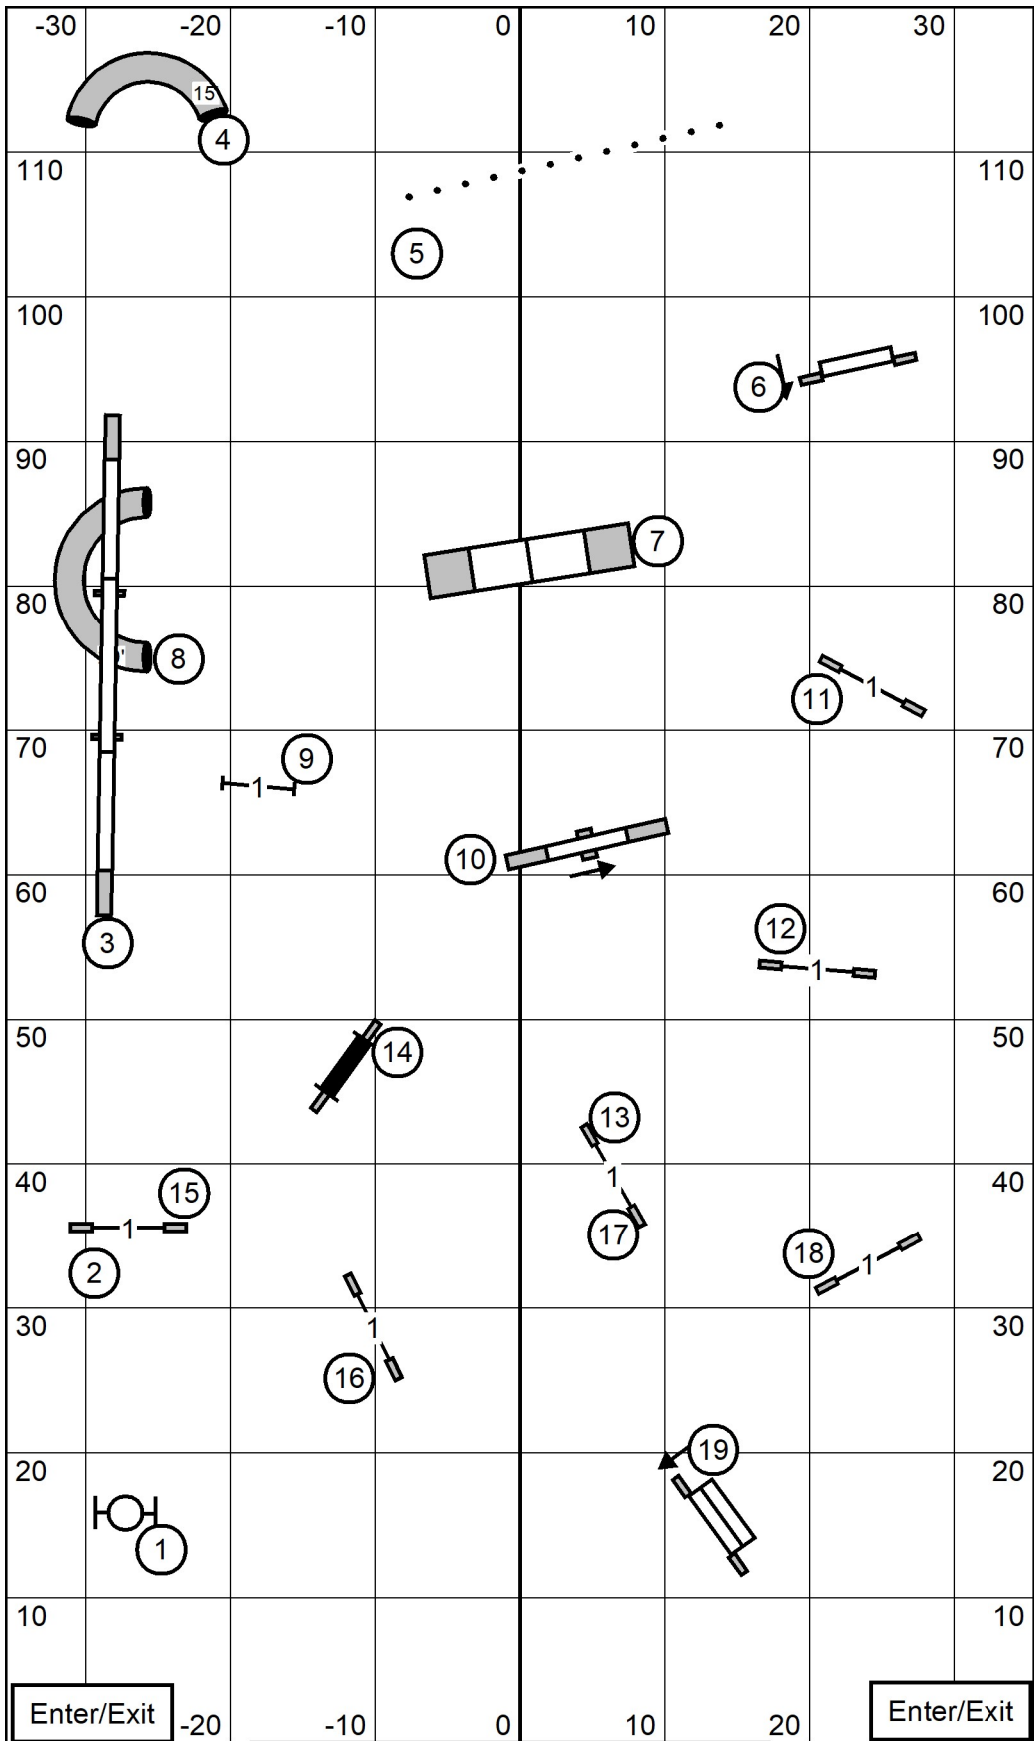

Shenandoah Valley Kennel Club
 Saturday, 3/28/2026
 Judge: Susan Denning
Excellent/Master Jumpers With Weaves

Enter/Exit

-20

-10

0

10

20

Enter/Exit

Shenandoah Valley Kennel Club
 Saturday, 3/28/2026
 Judge: Susan Denning
FAST

- E/M 60 pts (need 27+send)
- OPEN 55 pts, (need 24+send)
- - - - NOV 50 pts, (need 19+send)

(4)	(7)	(2)
(4)	(7)	
(4)	(7)	

Shenandoah Valley Kennel Club
 Saturday, 3/28/2026
 Judge: Susan Denning
Premier Standard