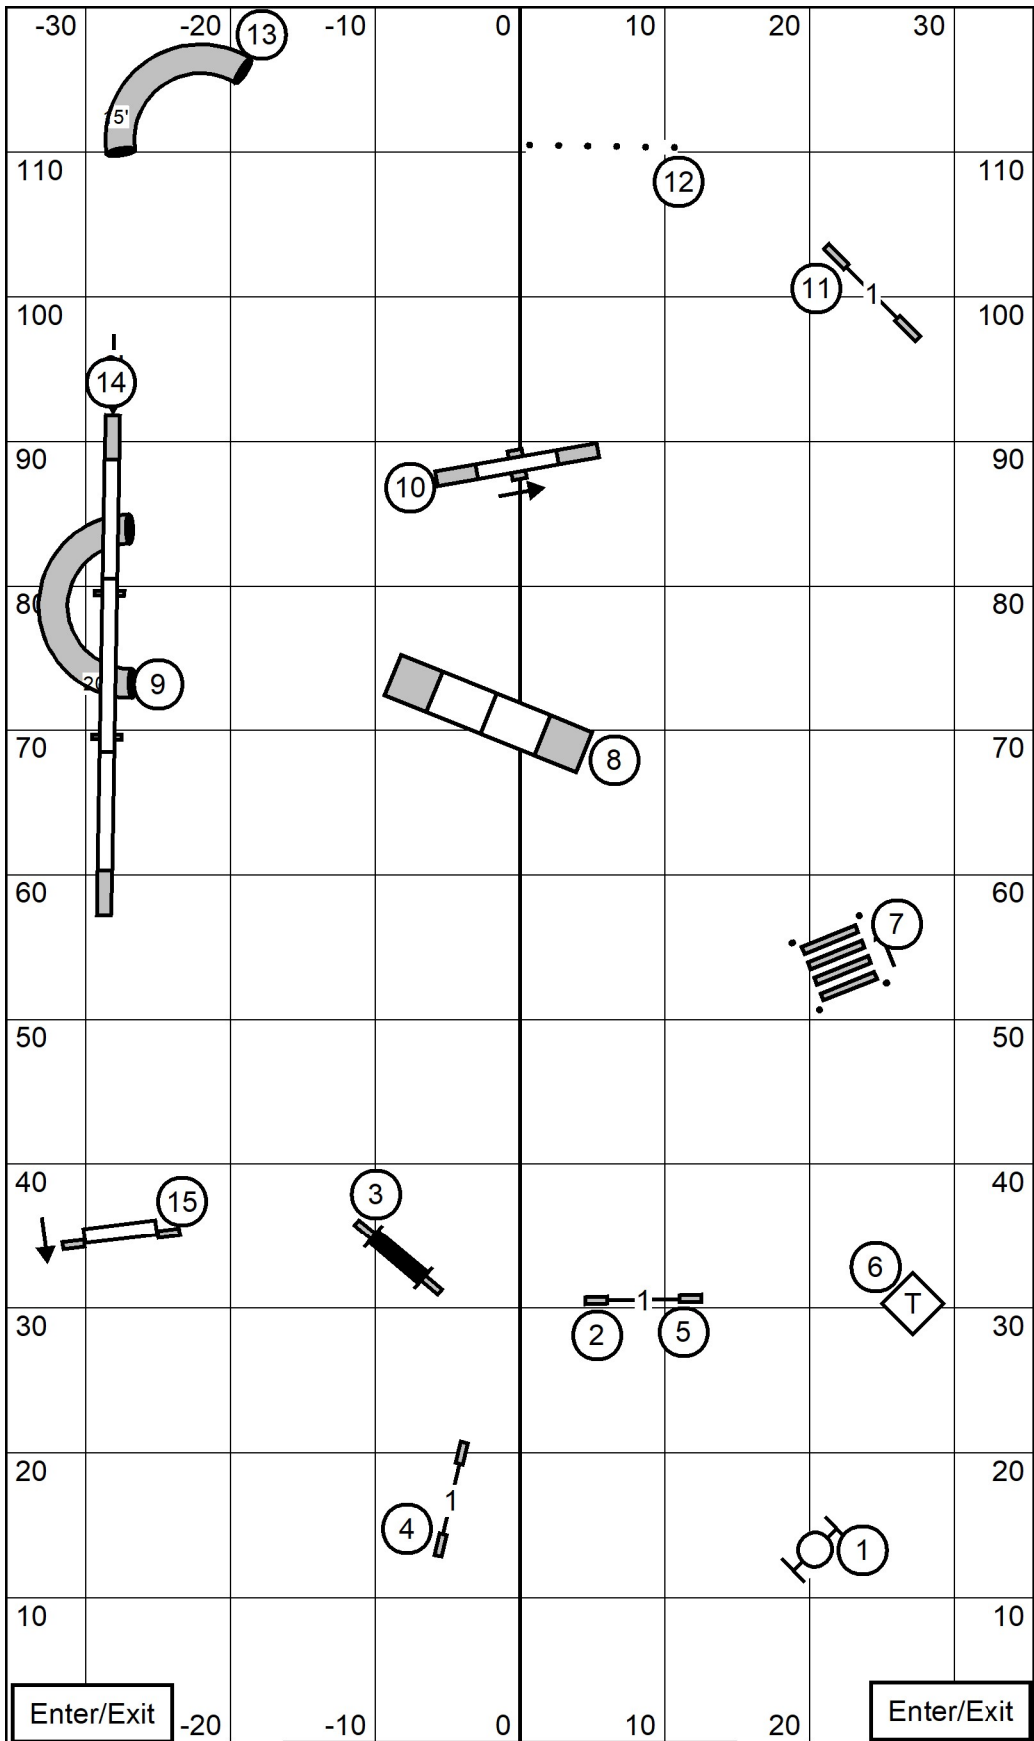

Shenandoah Valley Kennel Club
Saturday, 3/28/2026
Judge: Susan Denning
Novice Standard