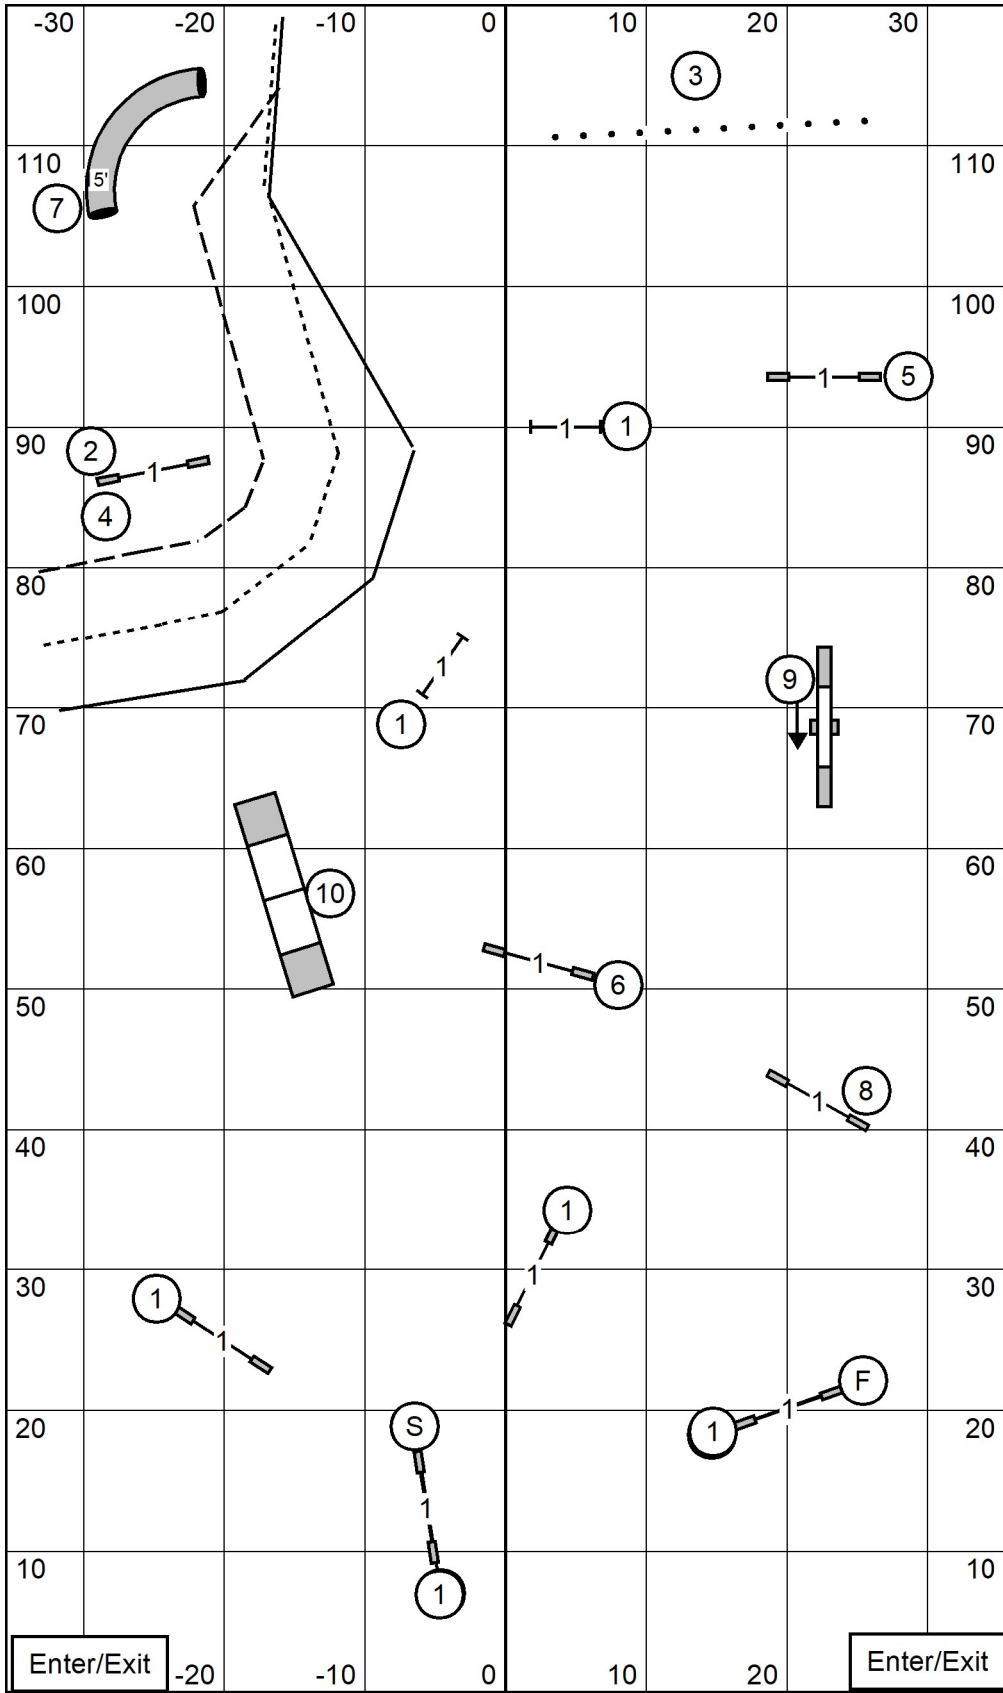

Shenandoah Valley Kennel Club
 Saturday, 3/28/2026
 Judge: Susan Denning
Excellent/Master Jumpers With Weaves

Enter/Exit

-20

-10

0

10

20

Enter/Exit

Shenandoah Valley Kennel Club
 Saturday, 3/28/2026
 Judge: Susan Denning
FAST

- E/M 60 pts (need 27+send)
- OPEN 55 pts, (need 24+send)
- - - - NOV 50 pts, (need 19+send)

(4)	(7)	(2)
(4)	(7)	
(4)	(7)	

Shenandoah Valley Kennel Club
 Saturday, 3/28/2026
 Judge: Susan Denning
Premier Standard