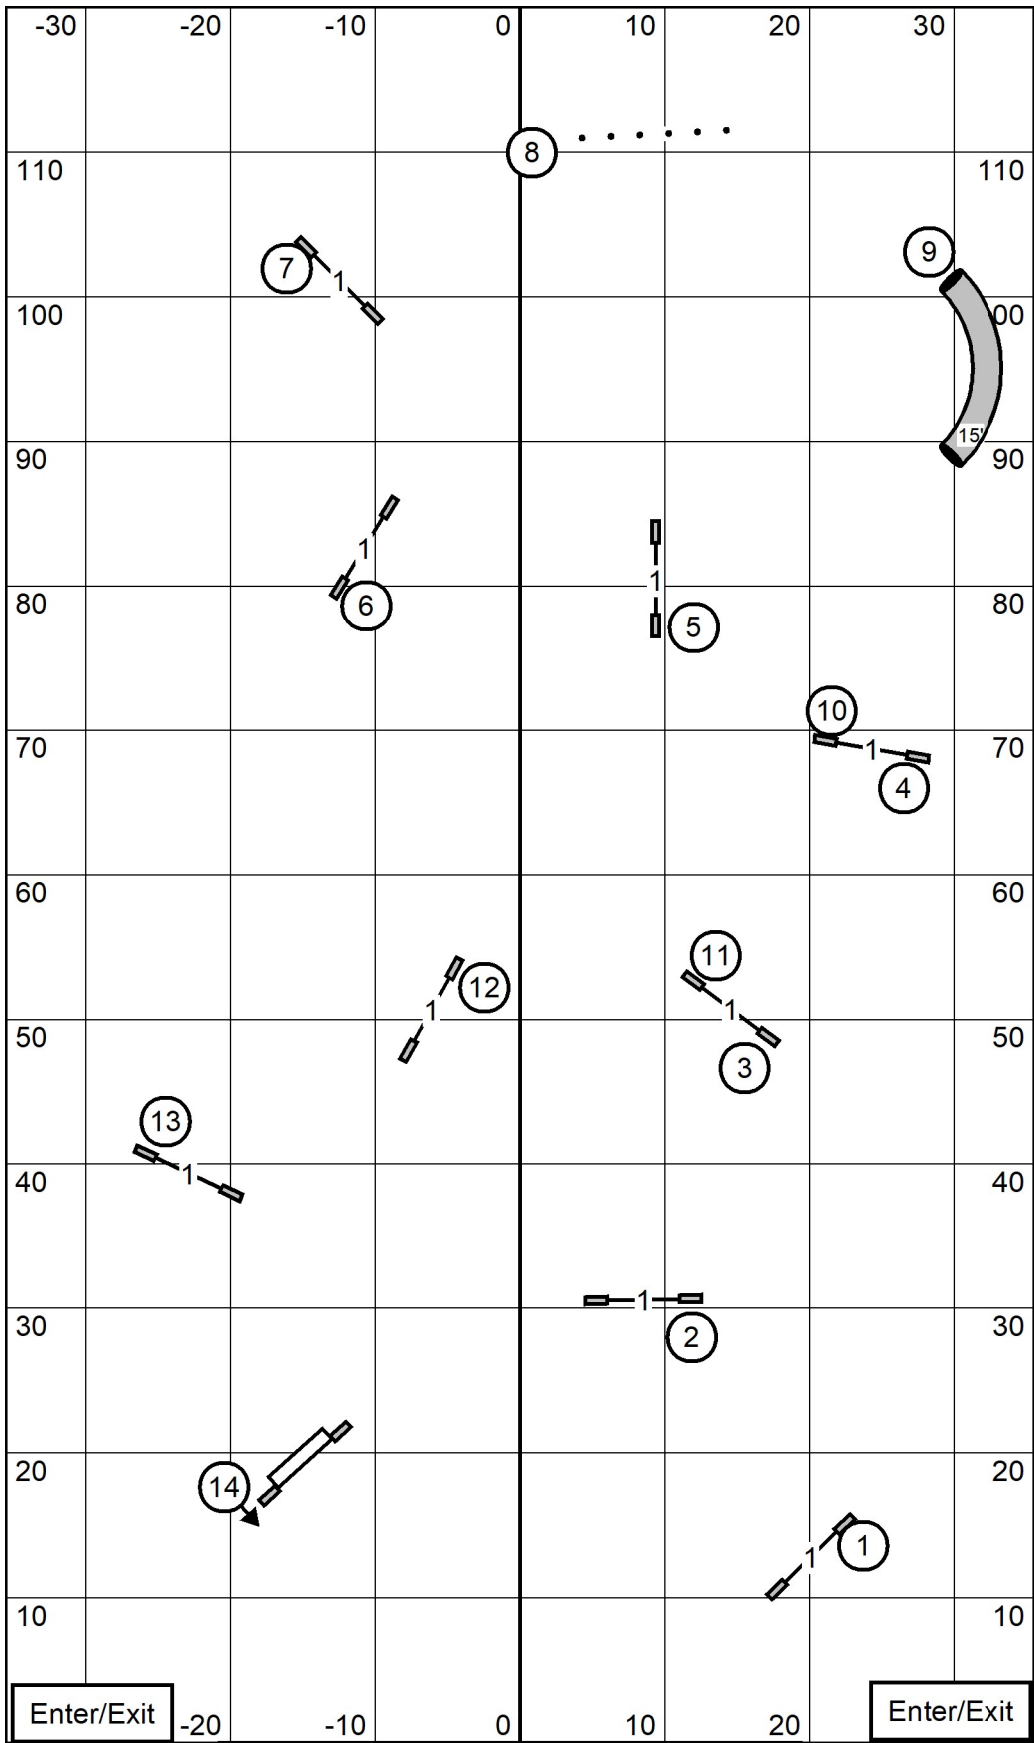

Shenandoah Valley Kennel Club
Saturday, 3/28/2026
Judge: Susan Denning
Novice Jumpers With Weaves