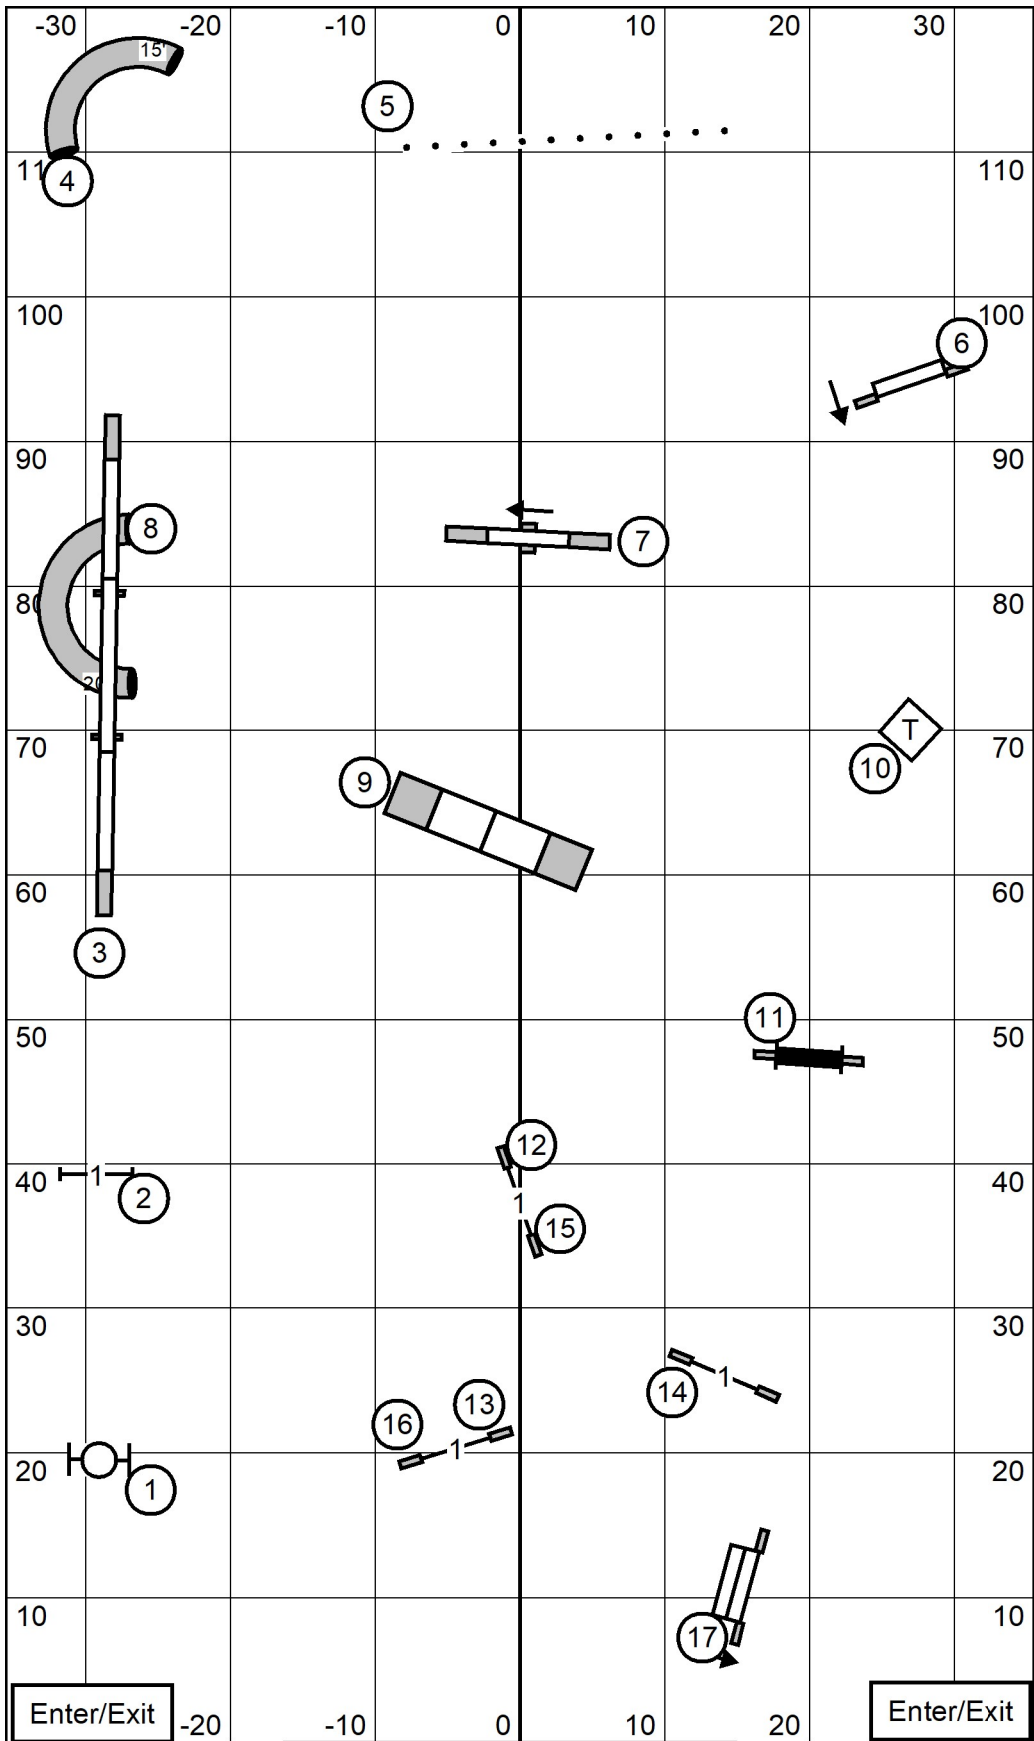

Shenandoah Valley Kennel Club
Saturday, 3/28/2026
Judge: Susan Denning
Open Standard