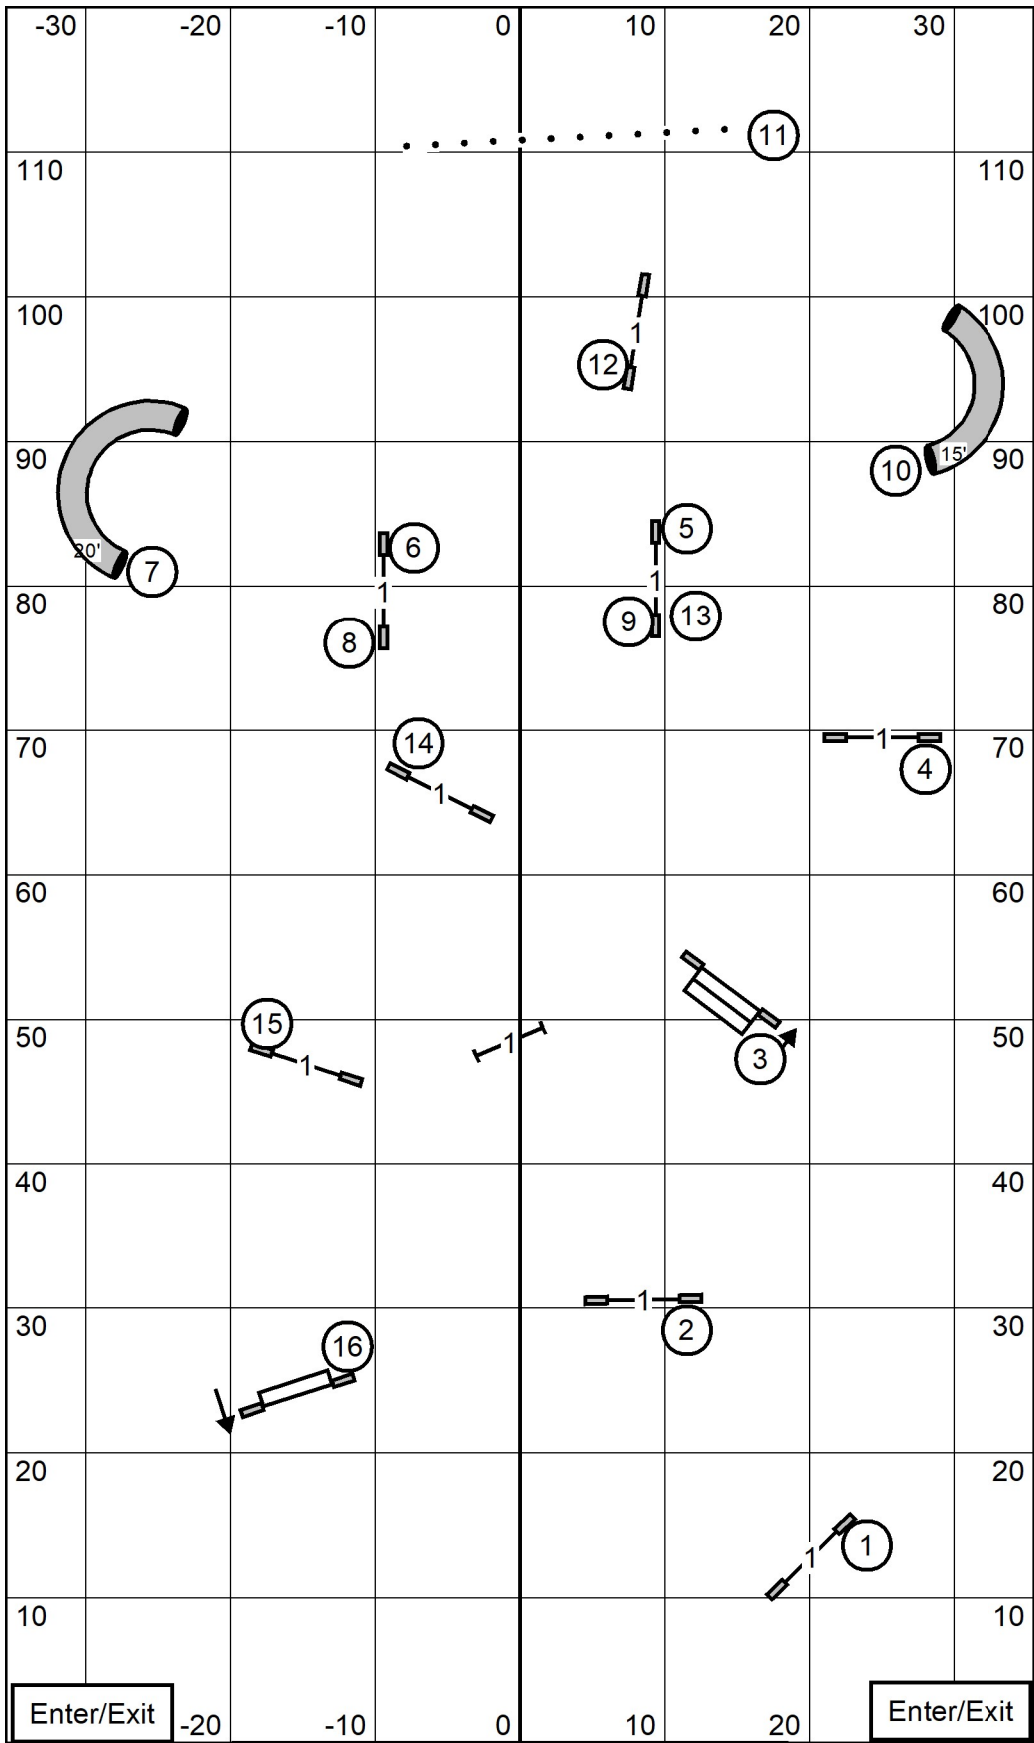

Shenandoah Valley Kennel Club
Saturday, 3/28/2026
Judge: Susan Denning
Open Jumpers With Weaves