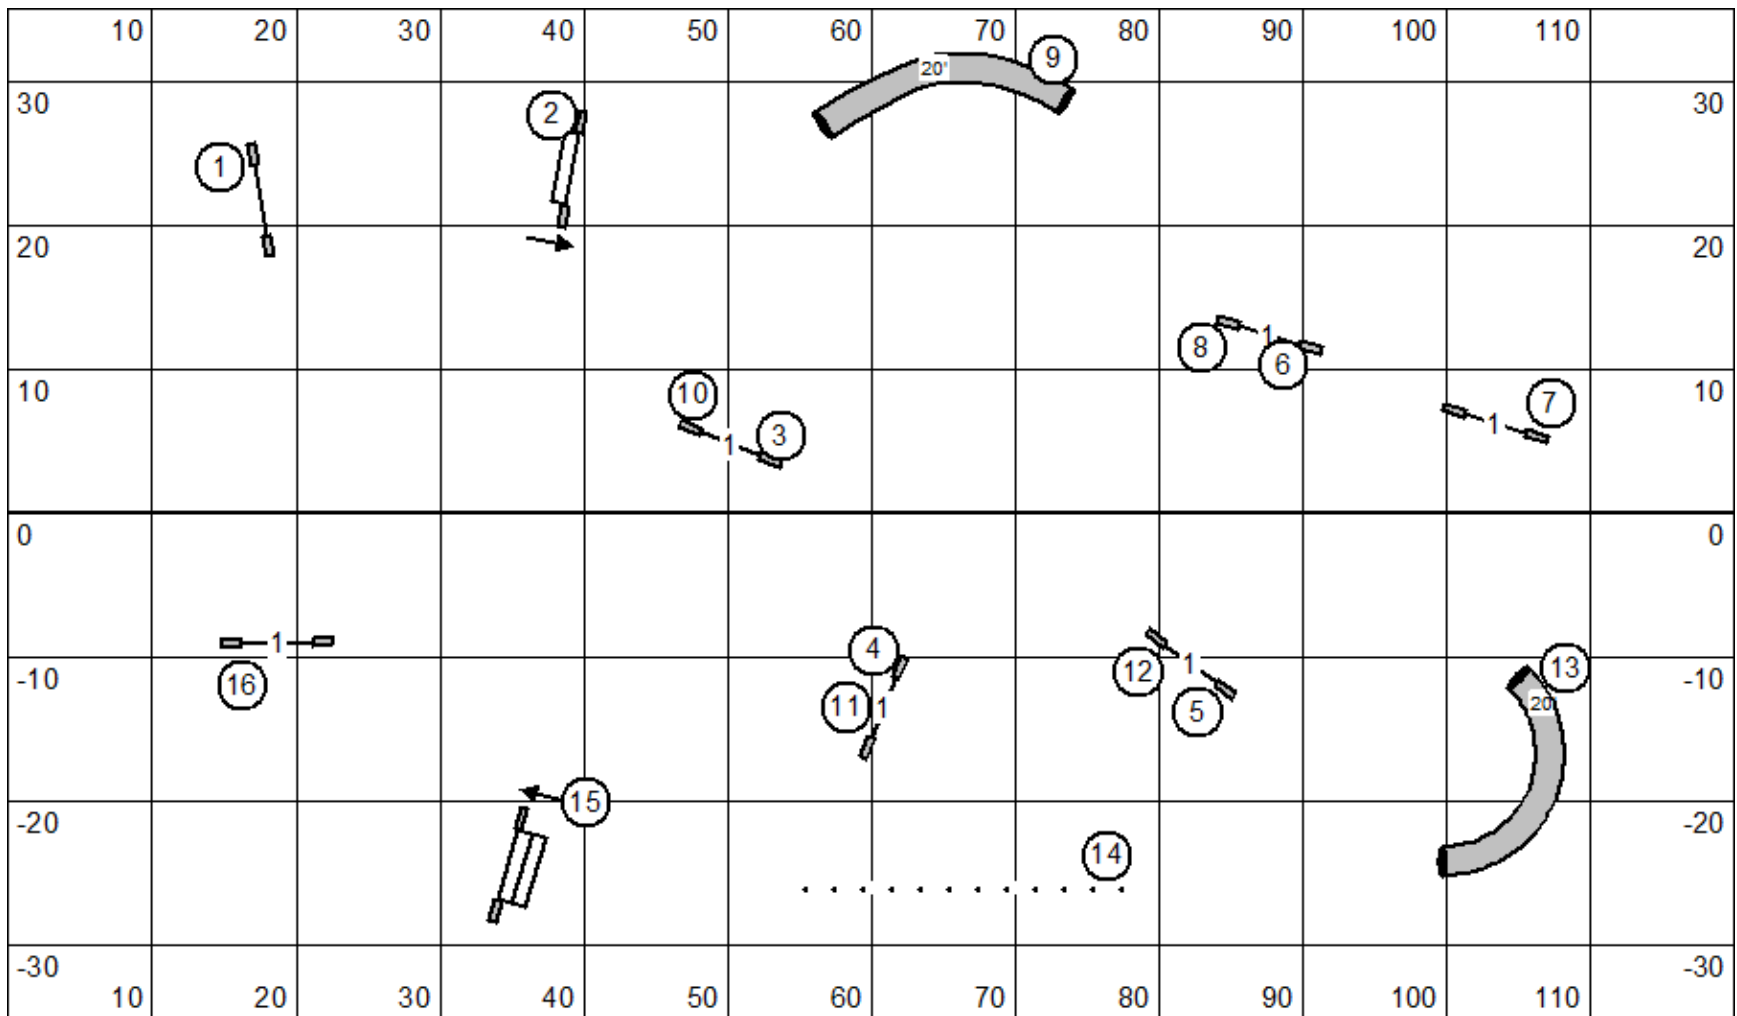

Reva Agility Club Enthusiasts 3-16-24 MX JWW Terry Elger

Reva Agility Club Enthusiasts 3-16-24 **FAST** Terry Elger

Reva Agility Club Enthusiasts 3-16-24 Premier Standard Terry Elger

Reva Agility Club Enthusiasts 3-16-24 **MX Standard** Terry Elger

Reva Agility Club Enthusiasts 3-16-24 **Open Standard** Terry Elger

Reva Agility Club Enthusiasts 3-16-24 **Novice Standard** Terry Elger

Reva Agility Club Enthusiasts 3-16-24 **Open JWW** Terry Elger

Reva Agility Club Enthusiasts 3-16-24 **Novice JWW** Terry Elger