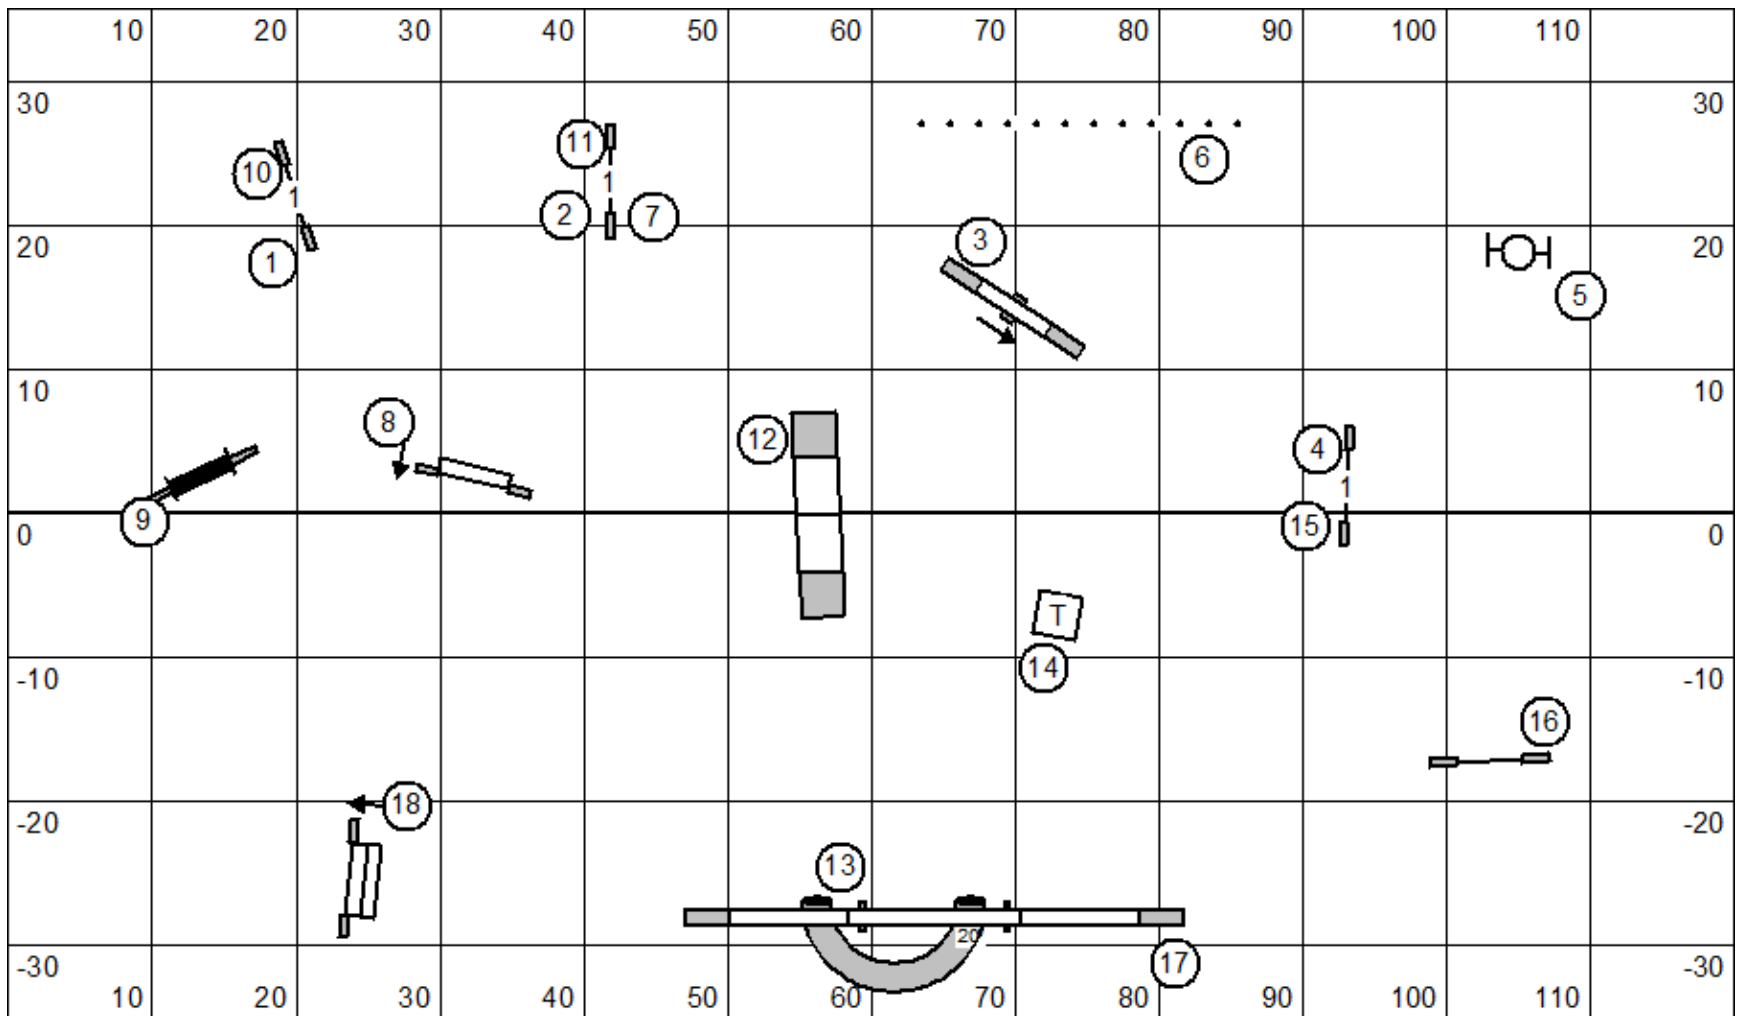

Reva Agility Club Enthusiasts 3-16-24 MX JWW Terry Elger

Reva Agility Club Enthusiasts 3-16-24 **FAST** Terry Elger

Reva Agility Club Enthusiasts 3-16-24 Premier Standard Terry Elger

Reva Agility Club Enthusiasts 3-16-24 **MX Standard** Terry Elger