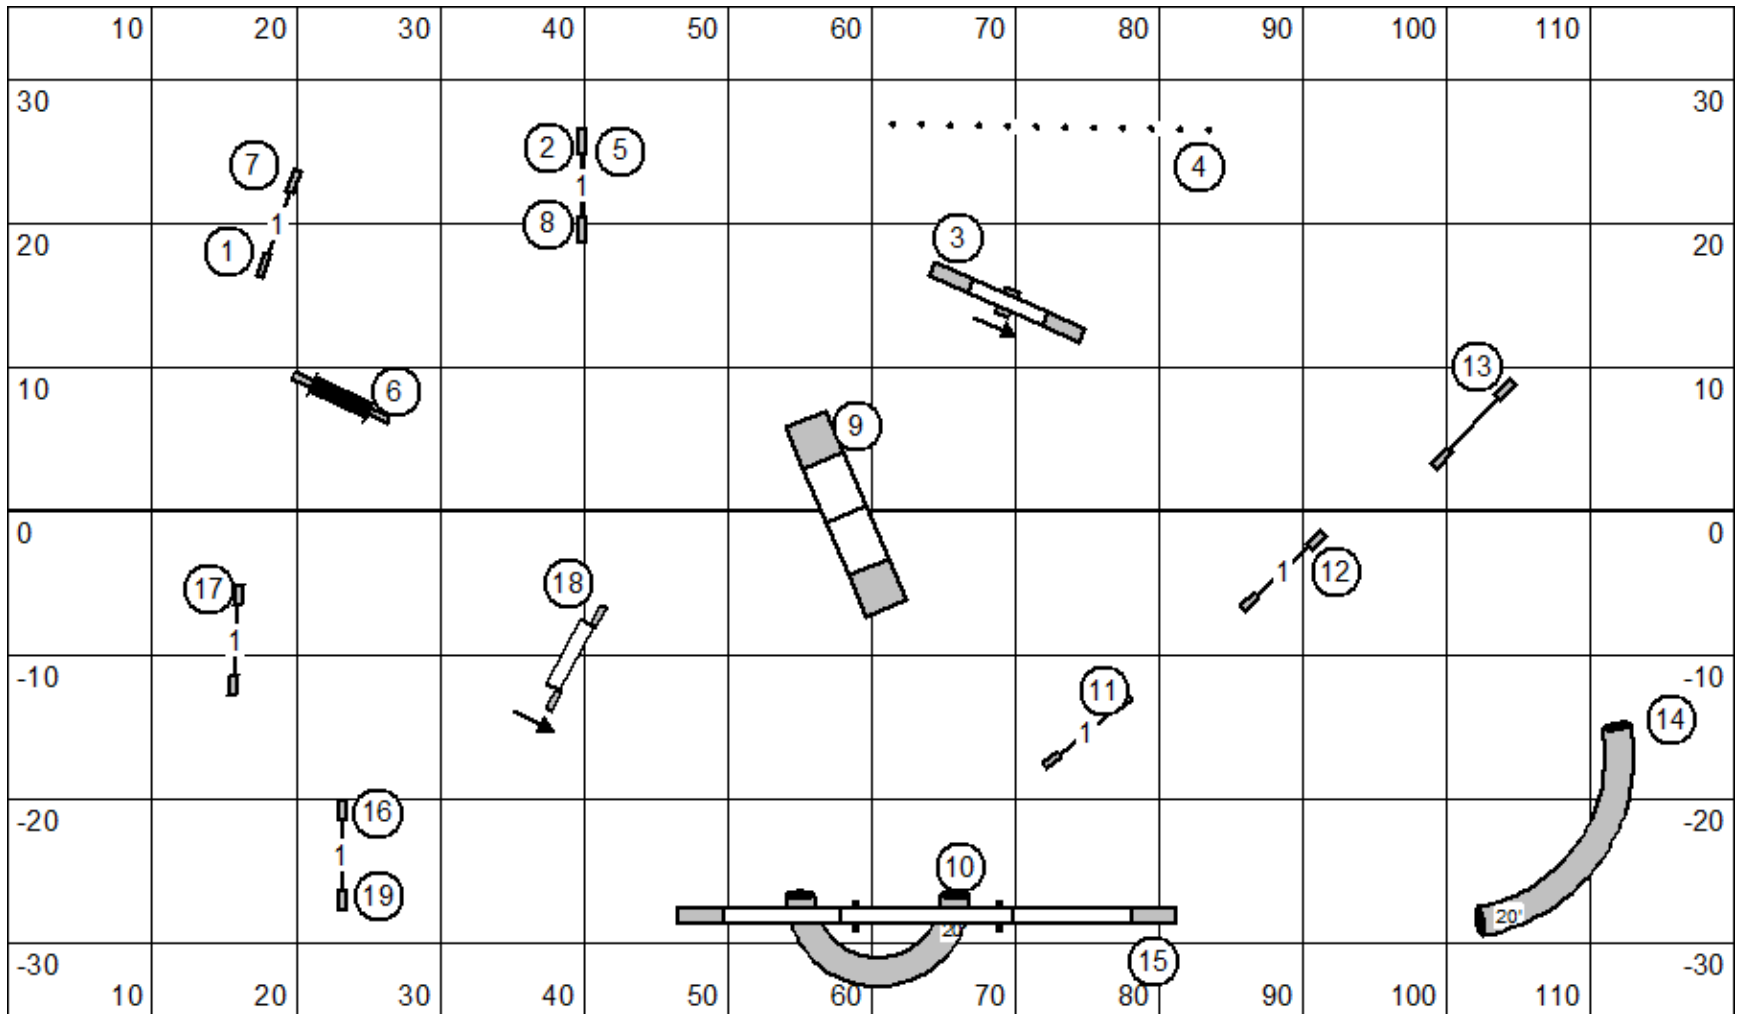

Reva Agility Club Enthusiasts 3-16-24 MX JWW Terry Elger

Reva Agility Club Enthusiasts 3-16-24 **FAST** Terry Elger

Reva Agility Club Enthusiasts 3-16-24 Premier Standard Terry Elger

Reva Agility Club Enthusiasts 3-16-24 **MX Standard** Terry Elger