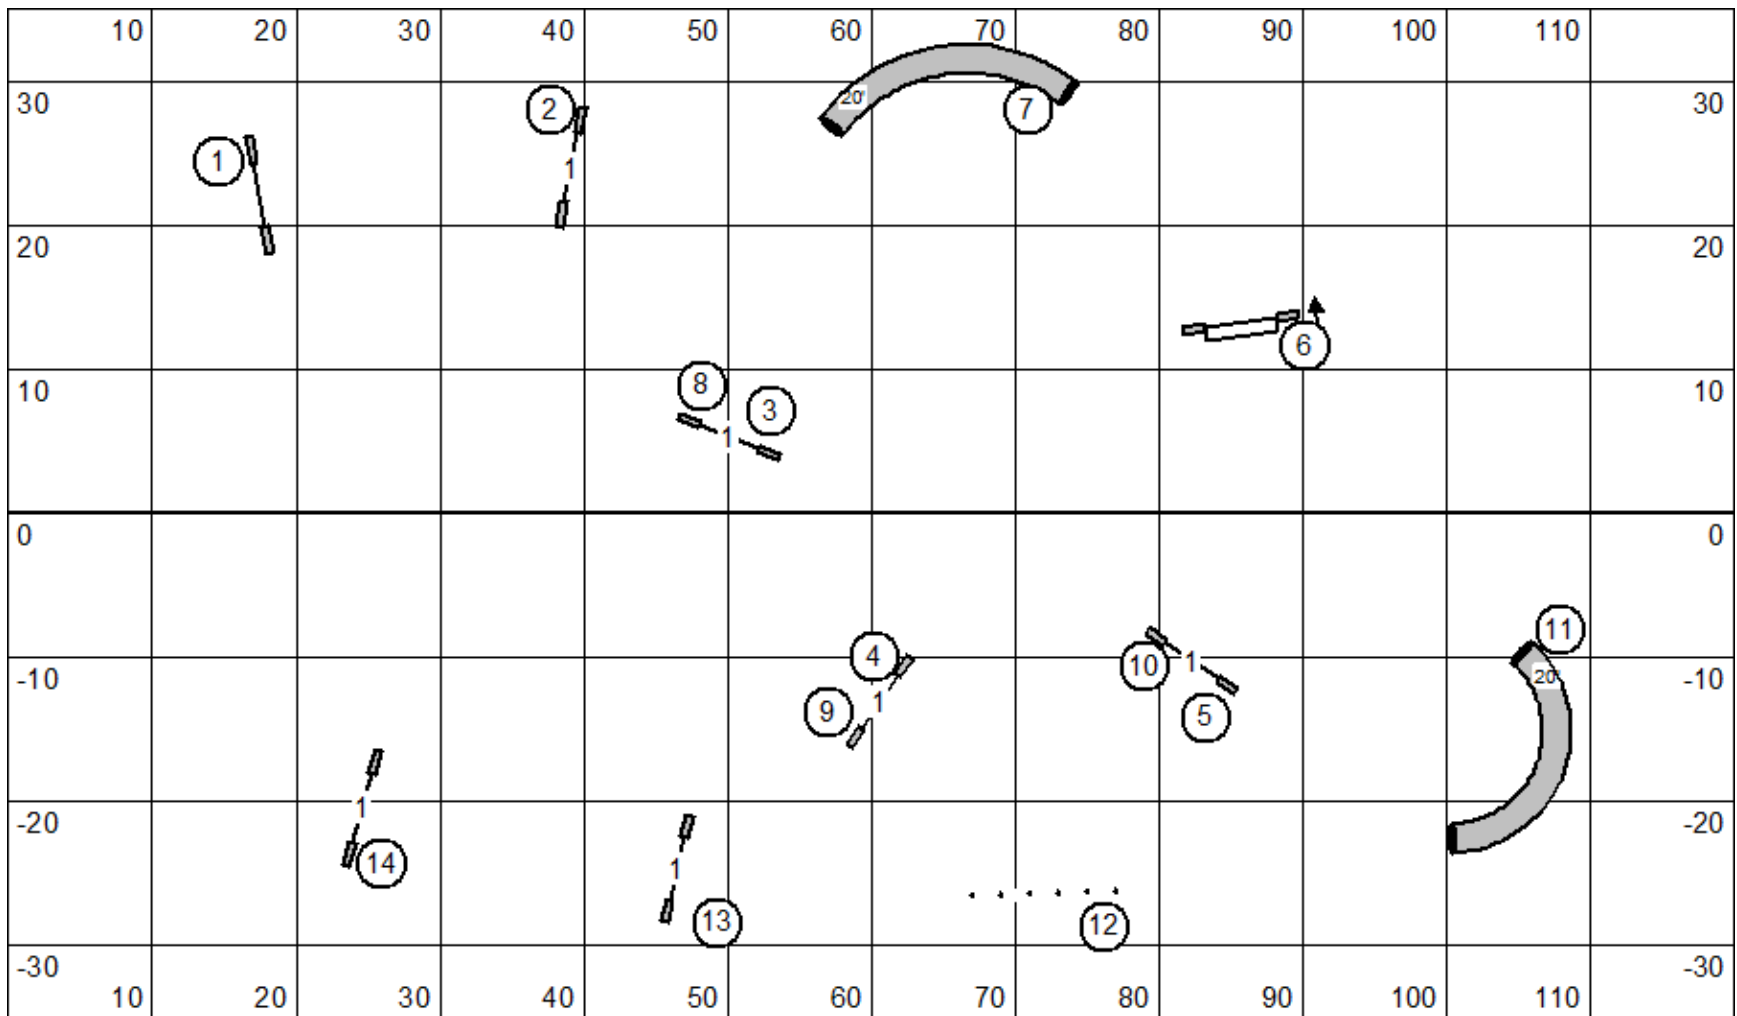

Reva Agility Club Enthusiasts 3-16-24 MX JWW Terry Elger

Reva Agility Club Enthusiasts 3-16-24 **FAST** Terry Elger

Reva Agility Club Enthusiasts 3-16-24 Premier Standard Terry Elger

Reva Agility Club Enthusiasts 3-16-24 **MX Standard** Terry Elger

Reva Agility Club Enthusiasts 3-16-24 **Open Standard** Terry Elger

Reva Agility Club Enthusiasts 3-16-24 **Novice Standard** Terry Elger

Reva Agility Club Enthusiasts 3-16-24 **Open JWW** Terry Elger

Reva Agility Club Enthusiasts 3-16-24 **Novice JWW** Terry Elger