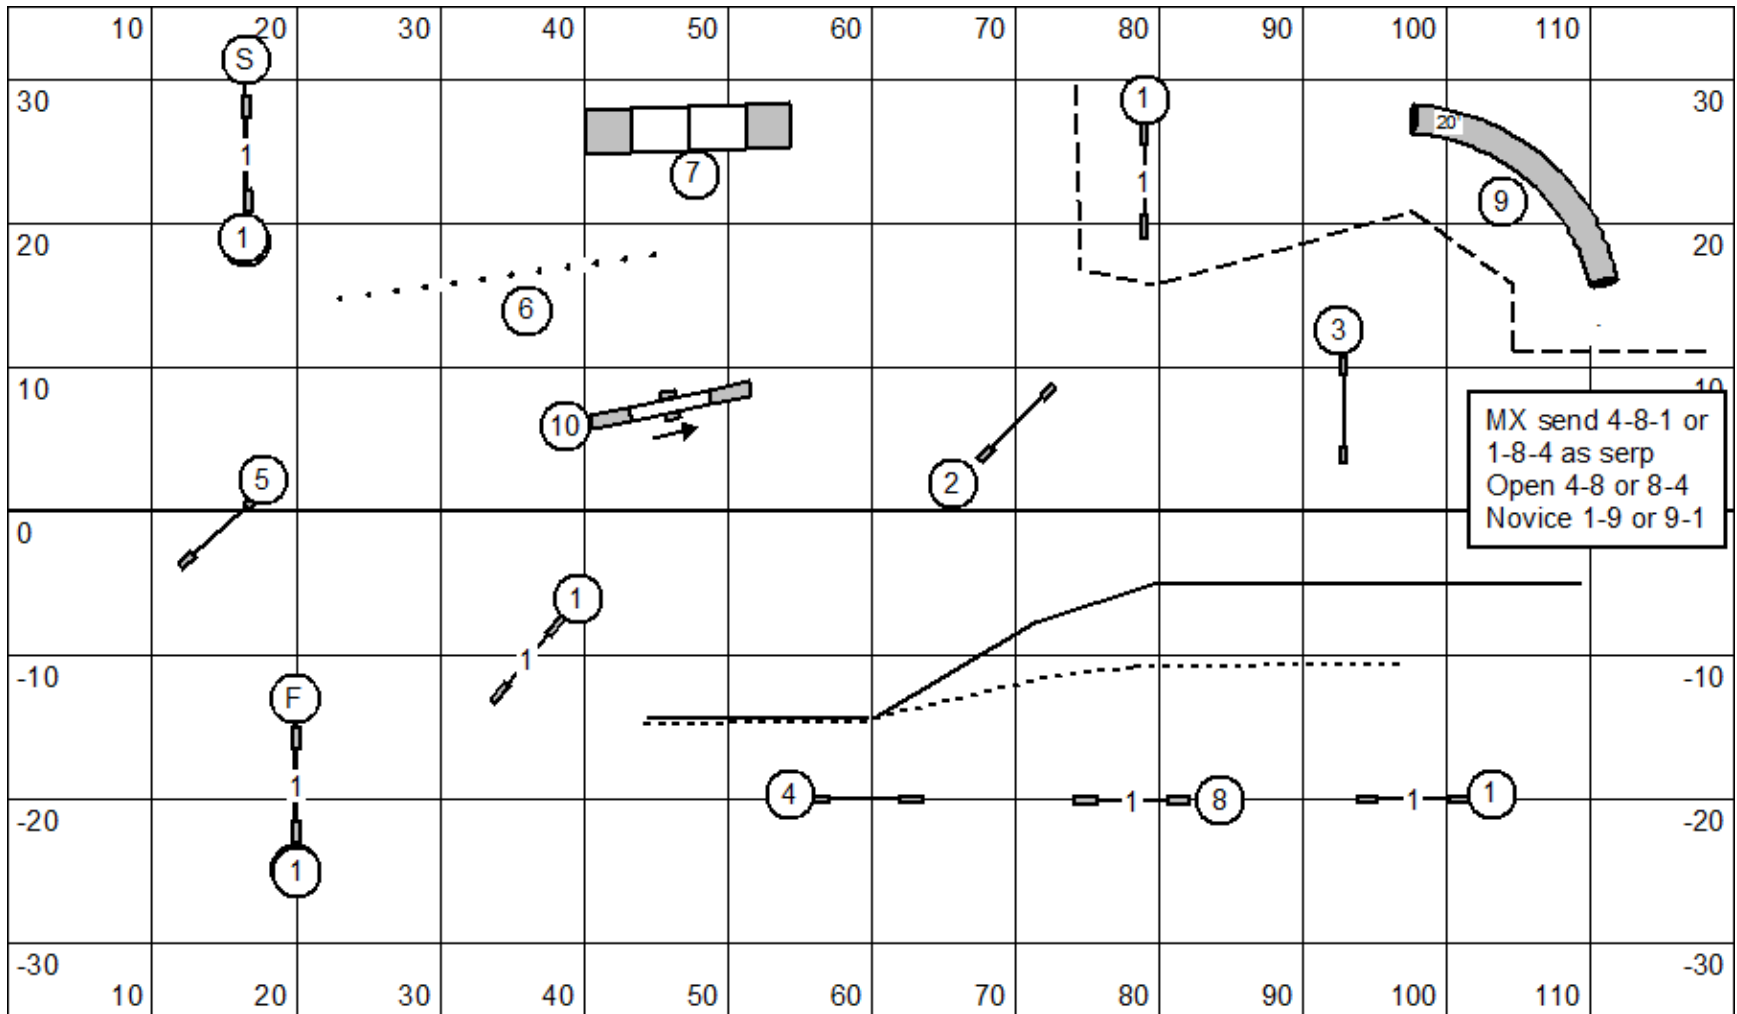

Reva Agility Club Enthusiasts 3-16-24 MX JWW Terry Elger

Reva Agility Club Enthusiasts 3-16-24 **FAST** Terry Elger

Reva Agility Club Enthusiasts 3-16-24 Premier Standard Terry Elger

Reva Agility Club Enthusiasts 3-16-24 **MX Standard** Terry Elger