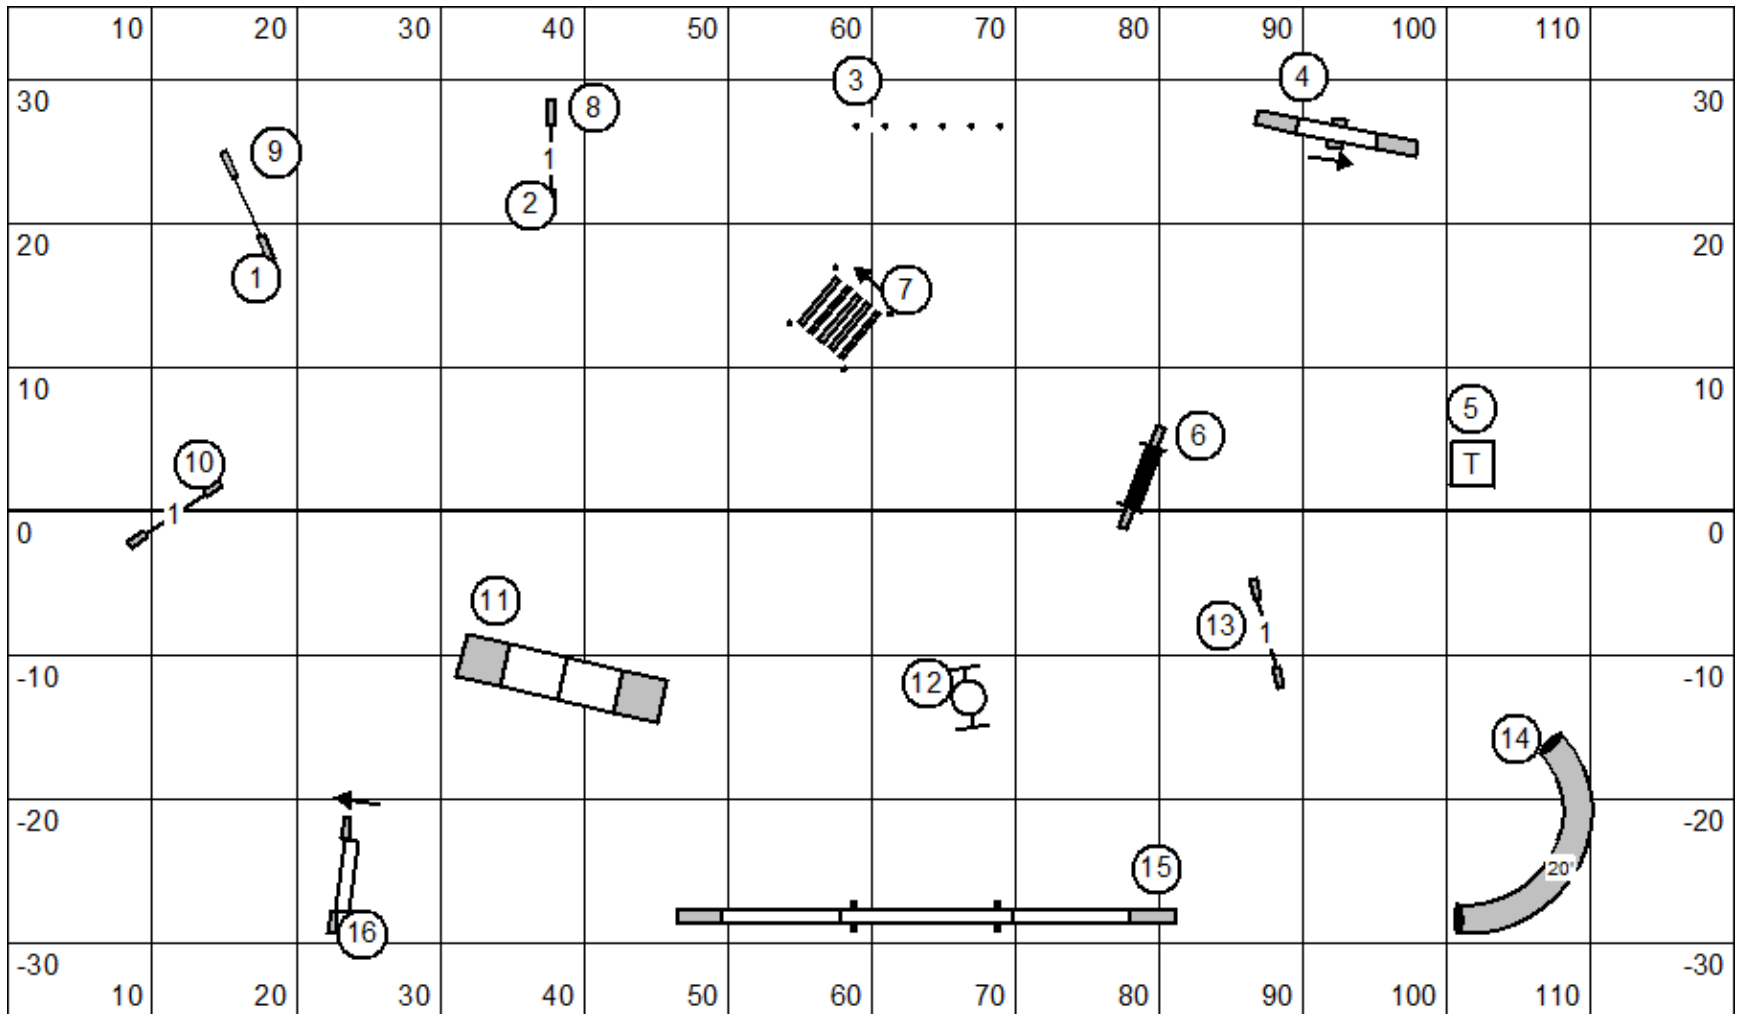

Reva Agility Club Enthusiasts 3-16-24 **Open Standard** Terry Elger

Reva Agility Club Enthusiasts 3-16-24 **Novice Standard** Terry Elger