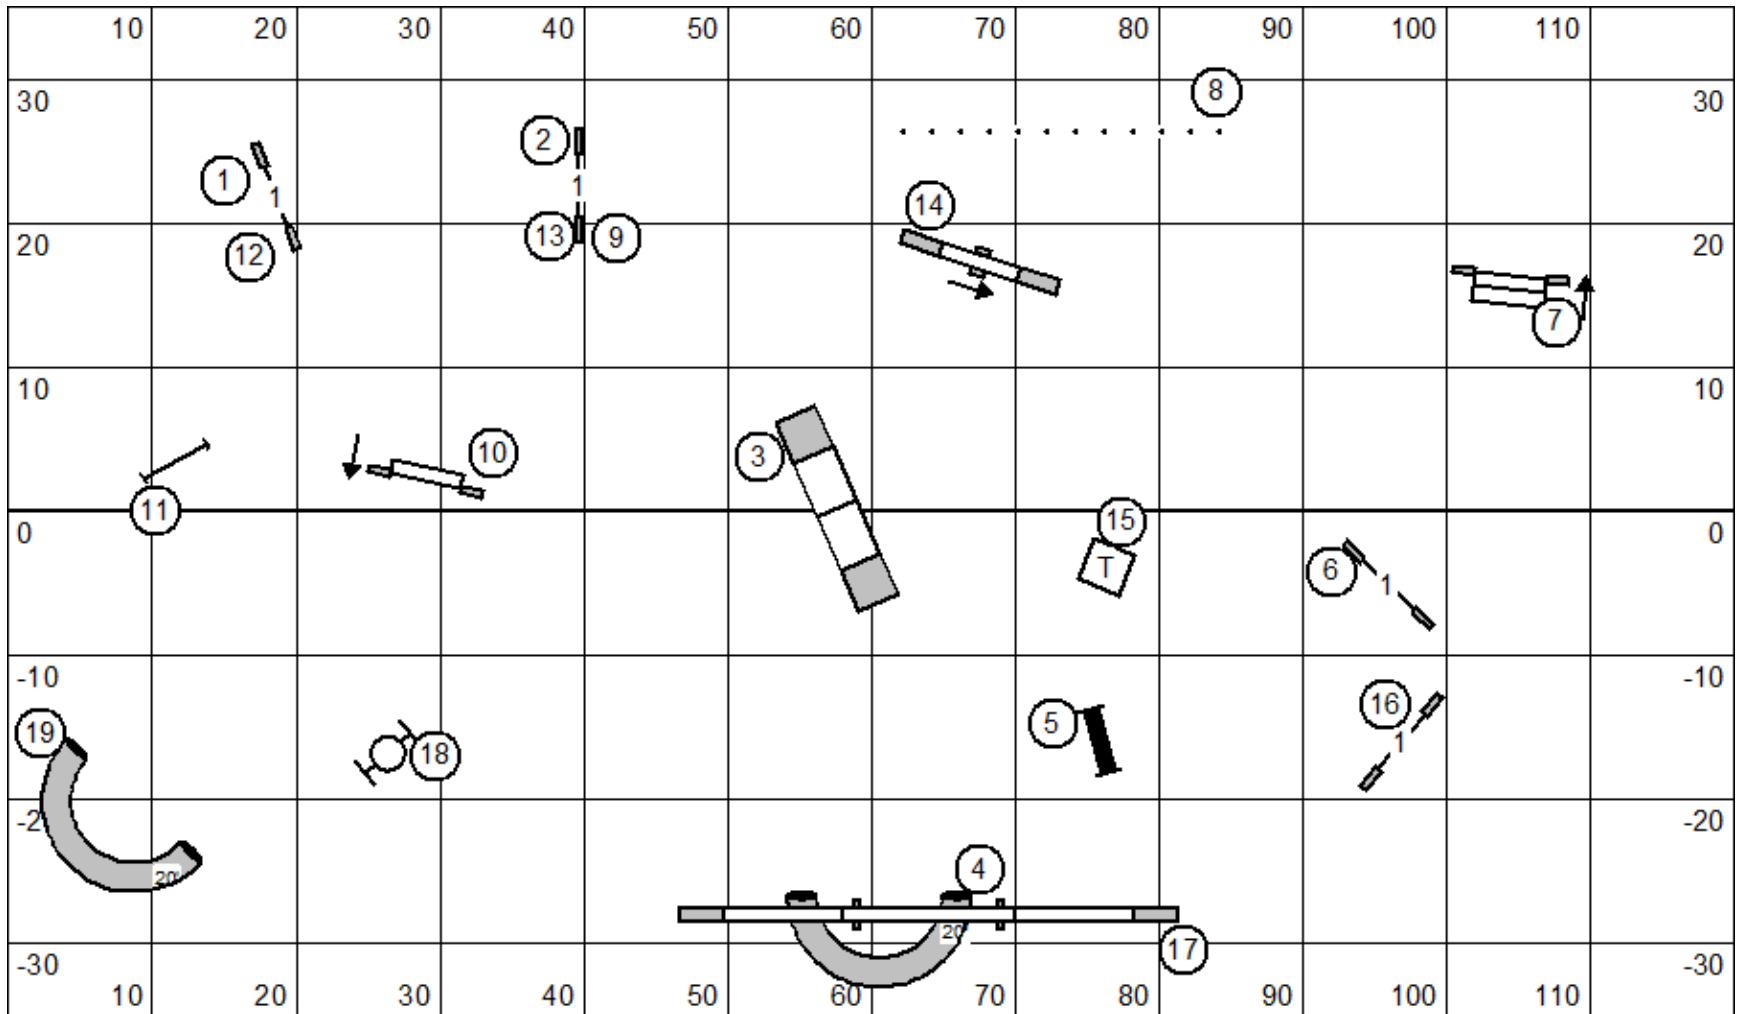

Reva Agility Club Enthusiasts 3-16-24 MX JWW Terry Elger

Reva Agility Club Enthusiasts 3-16-24 **FAST** Terry Elger

Reva Agility Club Enthusiasts 3-16-24 Premier Standard Terry Elger

Reva Agility Club Enthusiasts 3-16-24 **MX Standard** Terry Elger