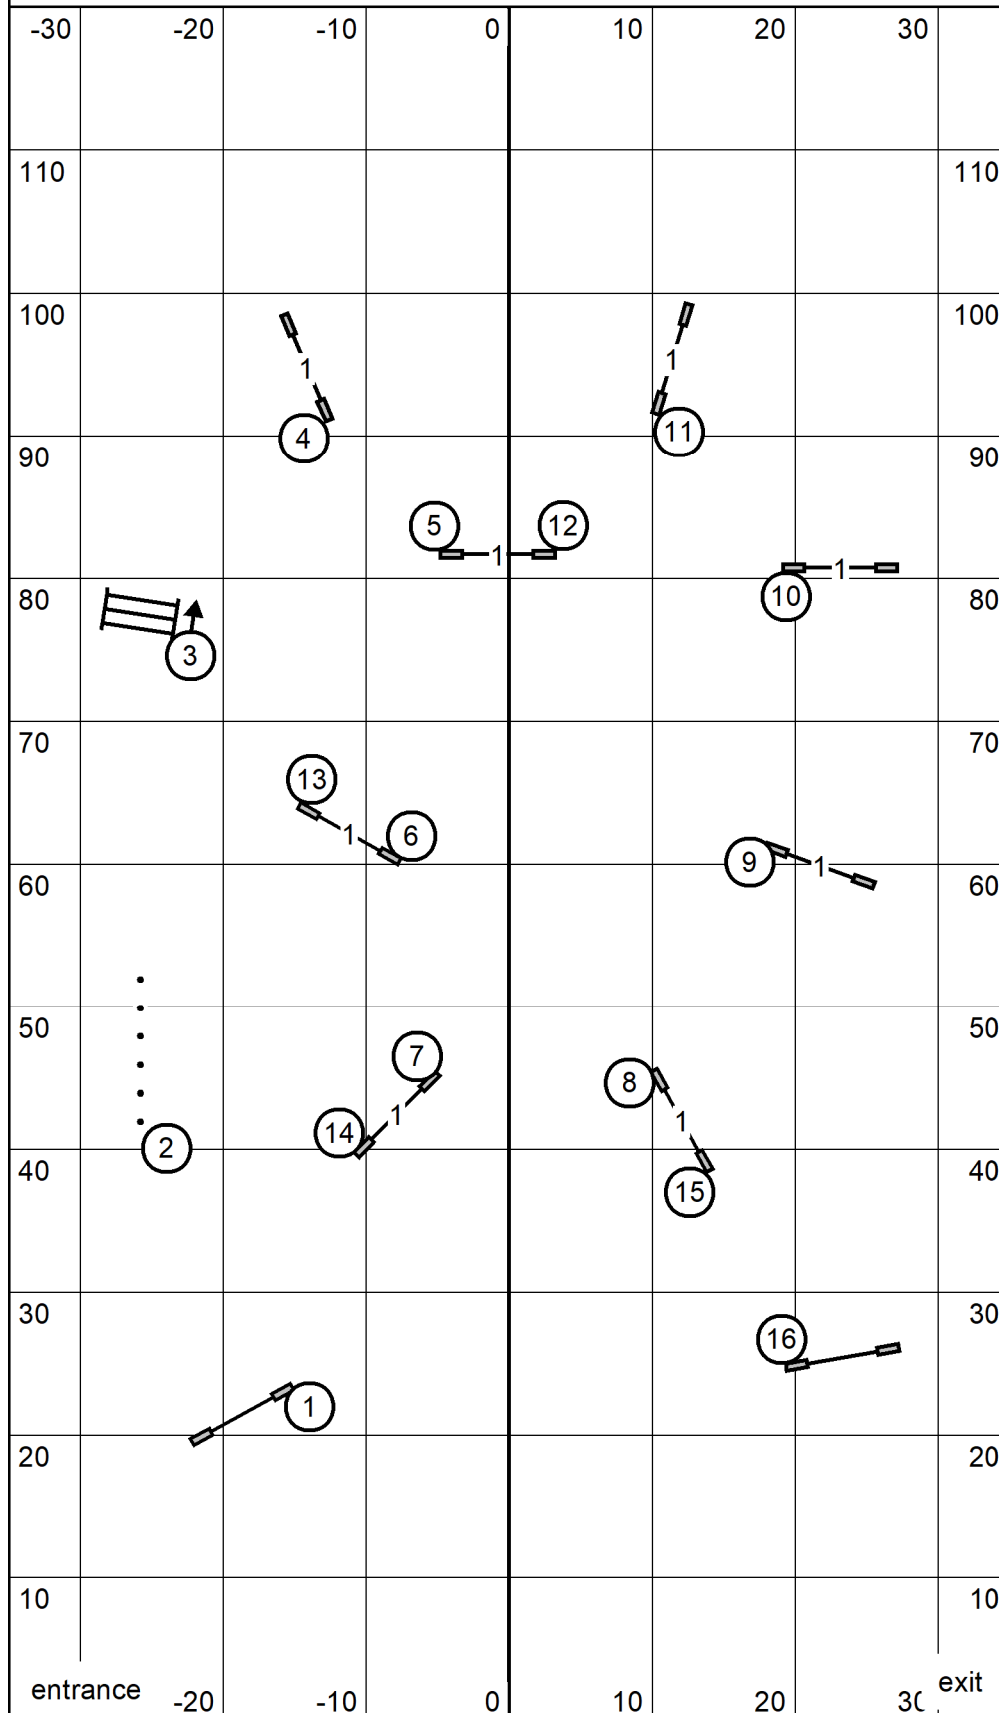

Saturday Novice JWW

Novice JWW
April 1, 2023

Next dog in after
Jump #14

Shenandoah Valley Kennel
Club Judge: Brian Brane