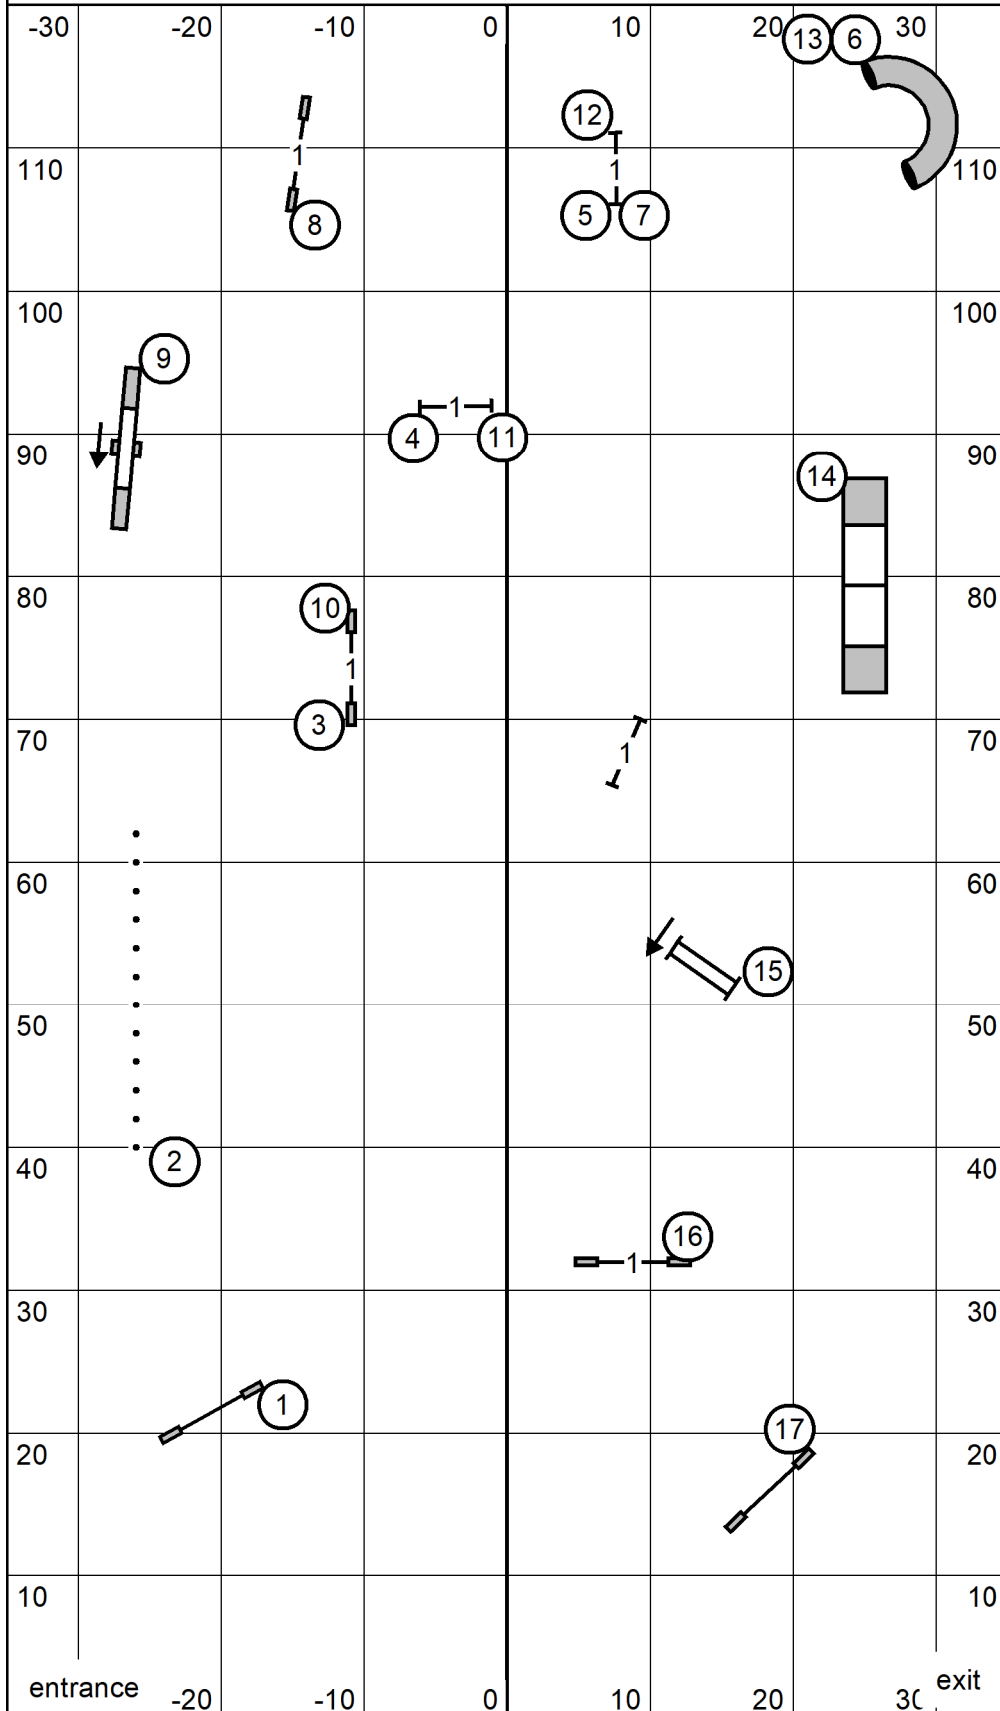

Saturday Time to Beat

Time to Beat
April 1, 2023

Next dog in after
A-Frame #14

Shenandoah Valley Kennel
Club Judge: Brian Brane