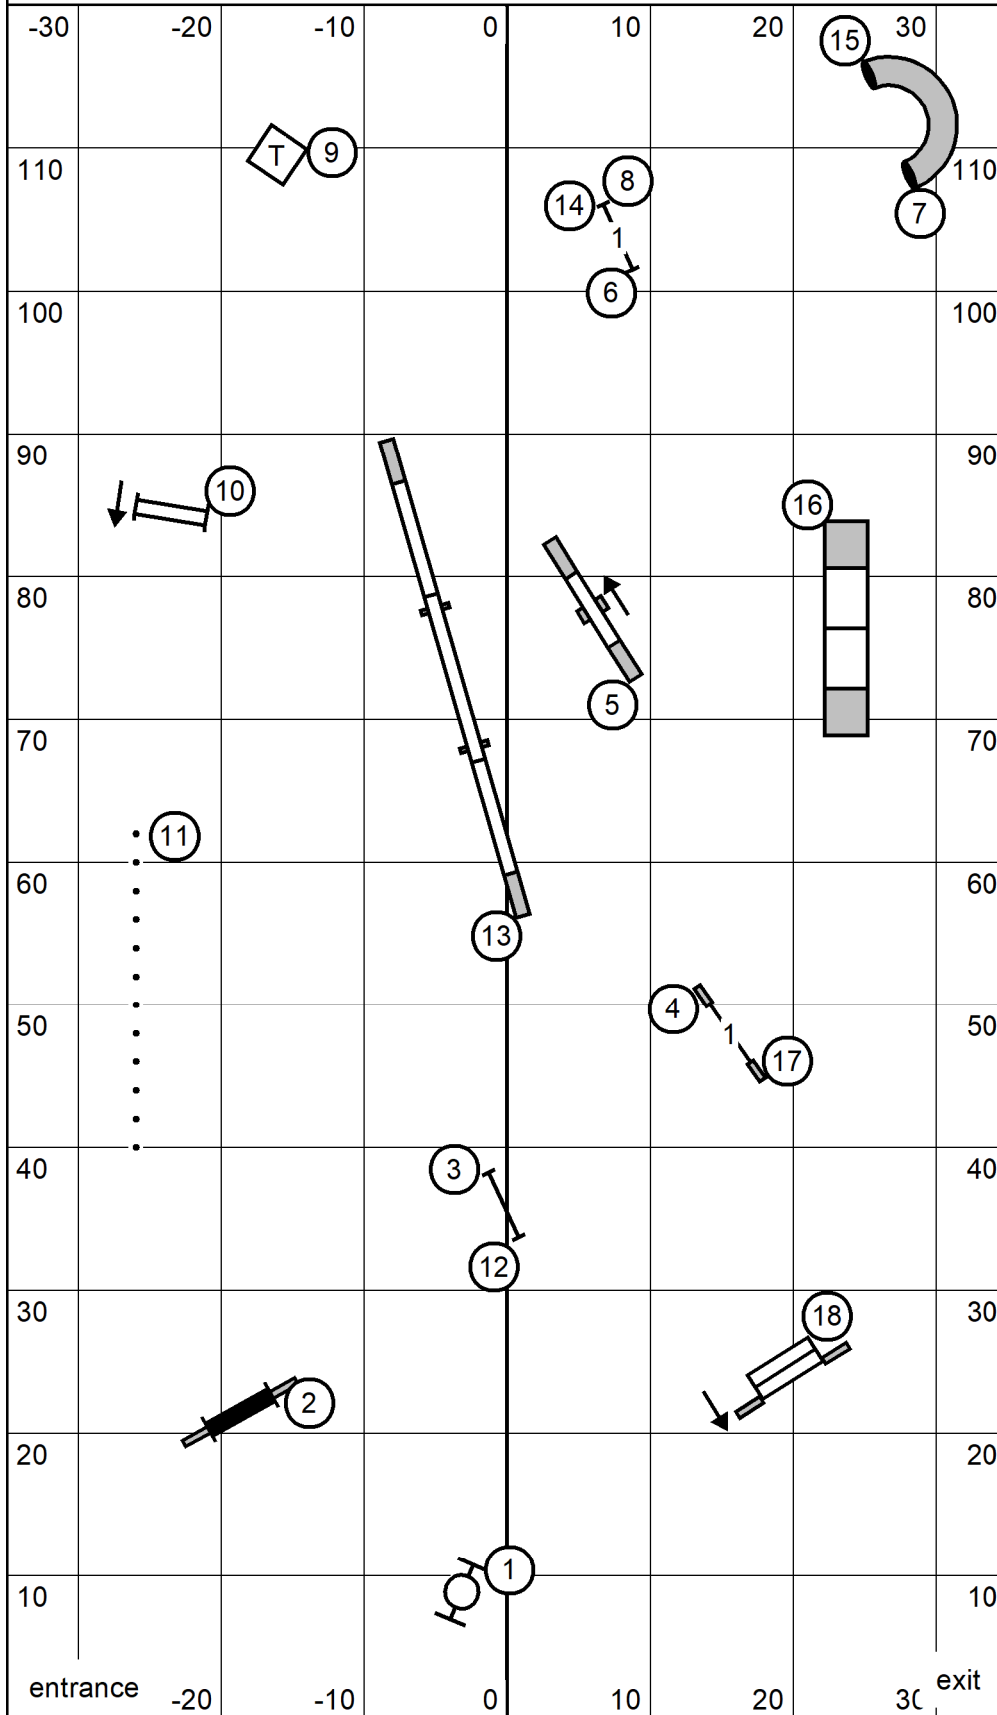

Saturday Ex/Master STD

Excellent/Master STD April 1, 2023	Next dog in after A-Frame# 16	Shenandoah Valley Kennel Club Judge: Brian Brane