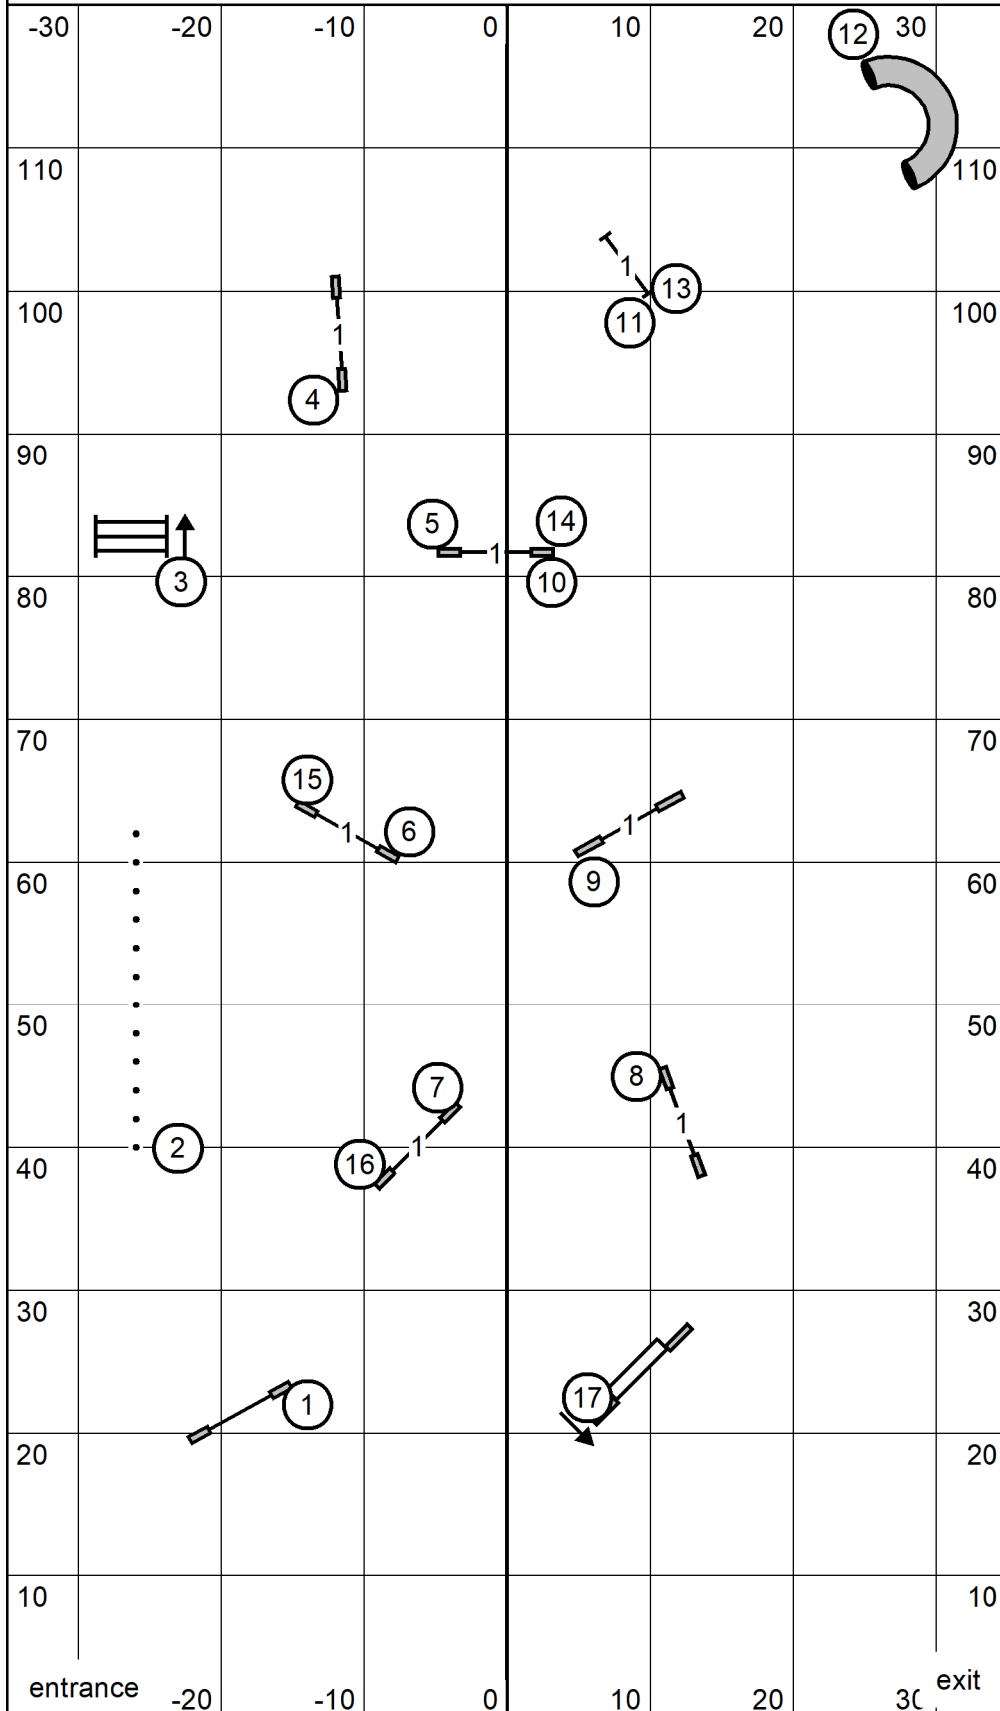

Saturday Open JWW

Open JWW
April 1, 2023

Next dog in after
Jump #16

Shenandoah Valley Kennel
Club Judge: Brian Brane