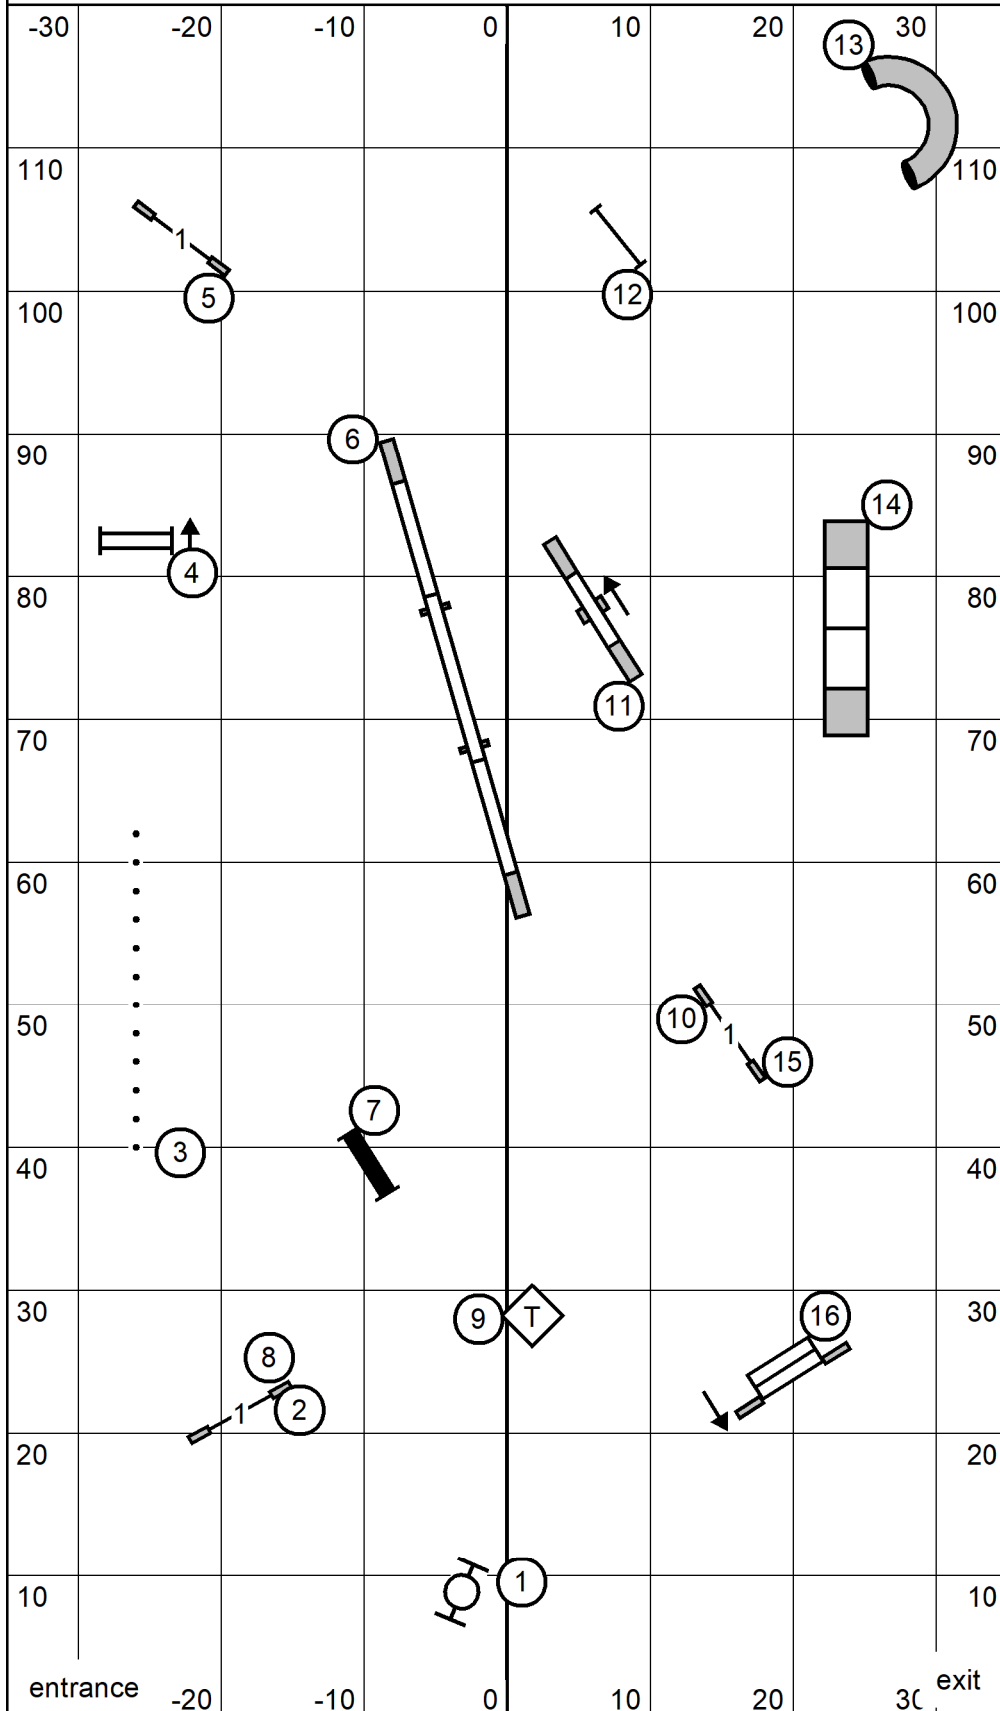

Saturday Open STD

Open STD
April 1, 2023

Next dog in after
A-Frame# 14

Shenandoah Valley Kennel
Club Judge: Brian Brane