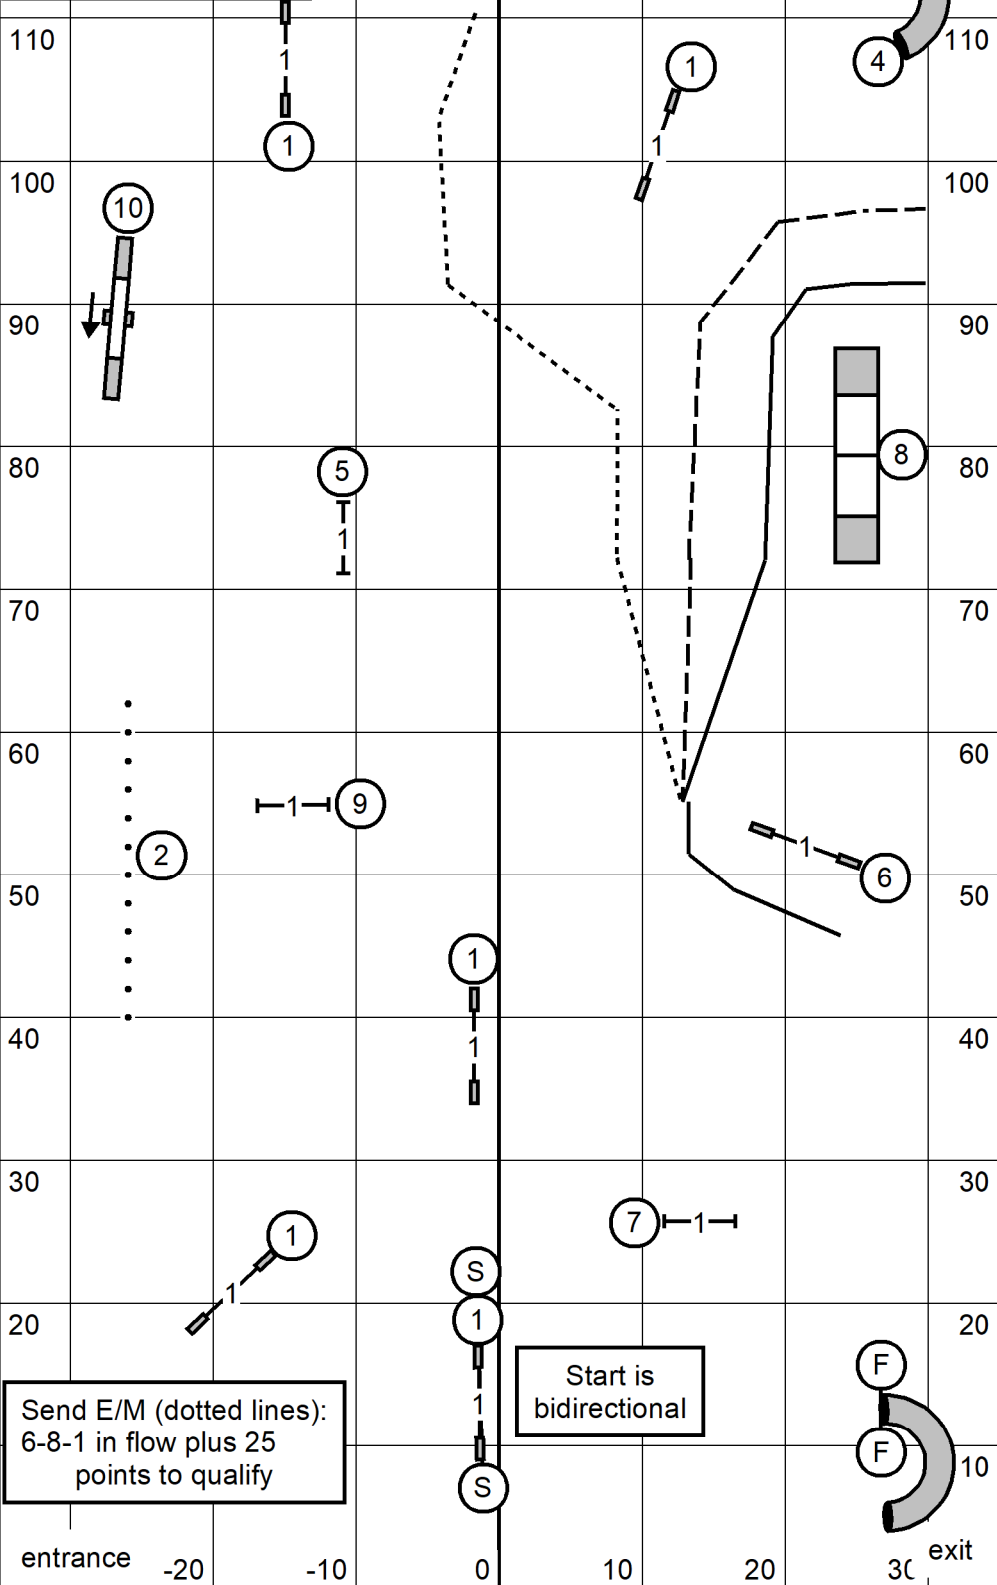

# Saturday Ex/M/Op/Nov FAST

Novice (solid lines):  
6-8 or 8-6 in flow plus  
16 points to quality

Open (dashed lines):  
6-8 or 8-6 in flow plus  
21 points to qualify

Ex/Master/Open/Novice FAST  
April 1, 2023