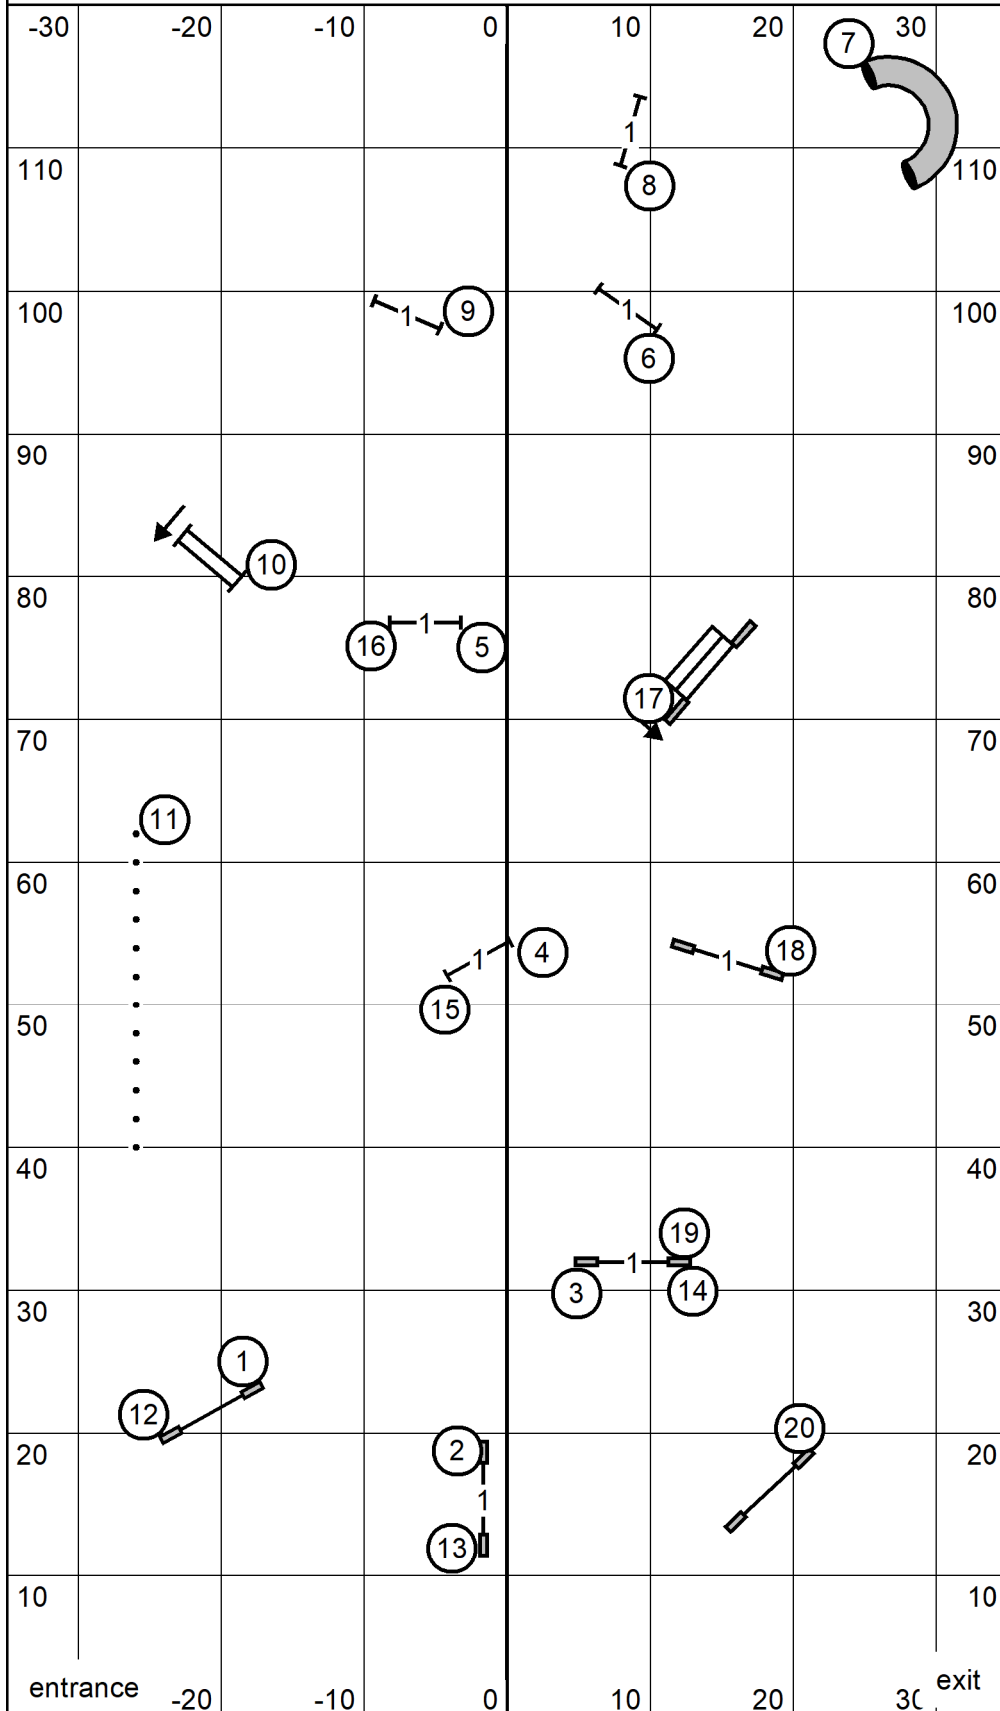

Saturday Ex/Master JWW

Excellent/Master JWW
April 1, 2023

Next dog in after
Triple #17

Shenandoah Valley Kennel
Club Judge: Brian Brane