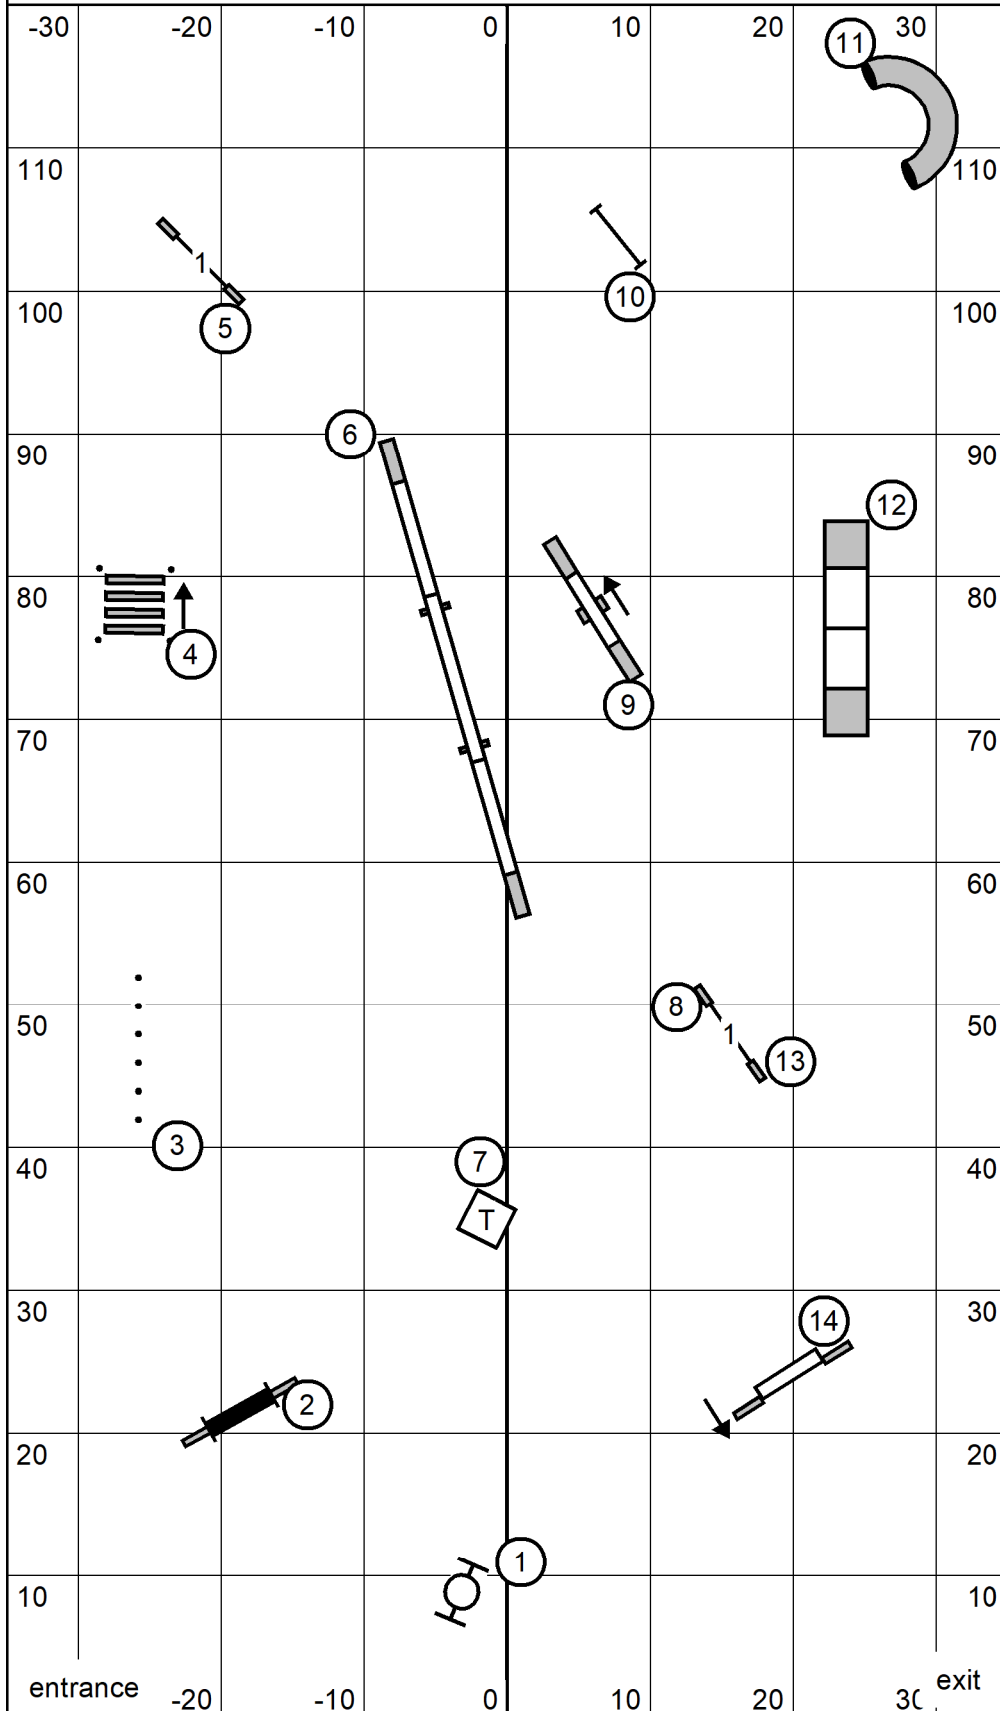

Saturday Novice STD

Novice STD
April 1, 2023

Next dog in after
A-Frame# 12

Shenandoah Valley Kennel
Club Judge: Brian Brane