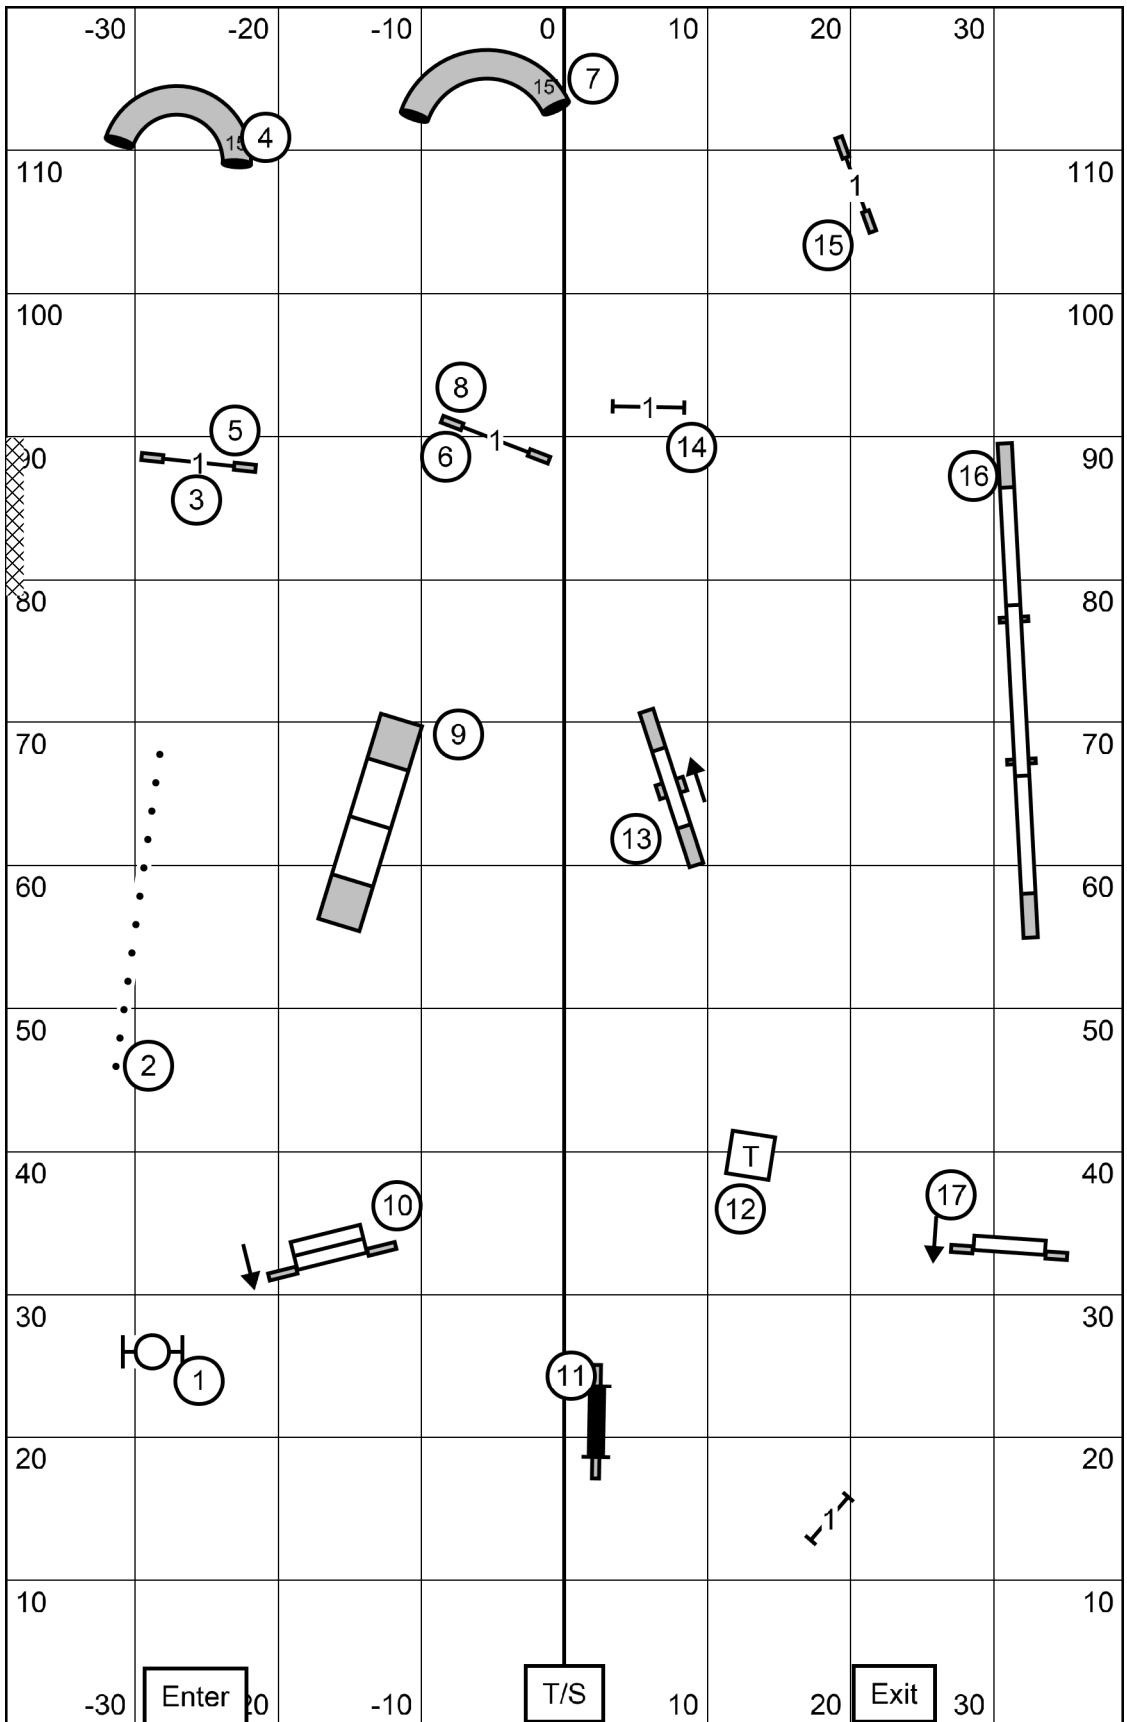

Richmond Dog Obedience Club
Open Standard
Saturday, March 22, 2025
Judge: Tricia Dunseith