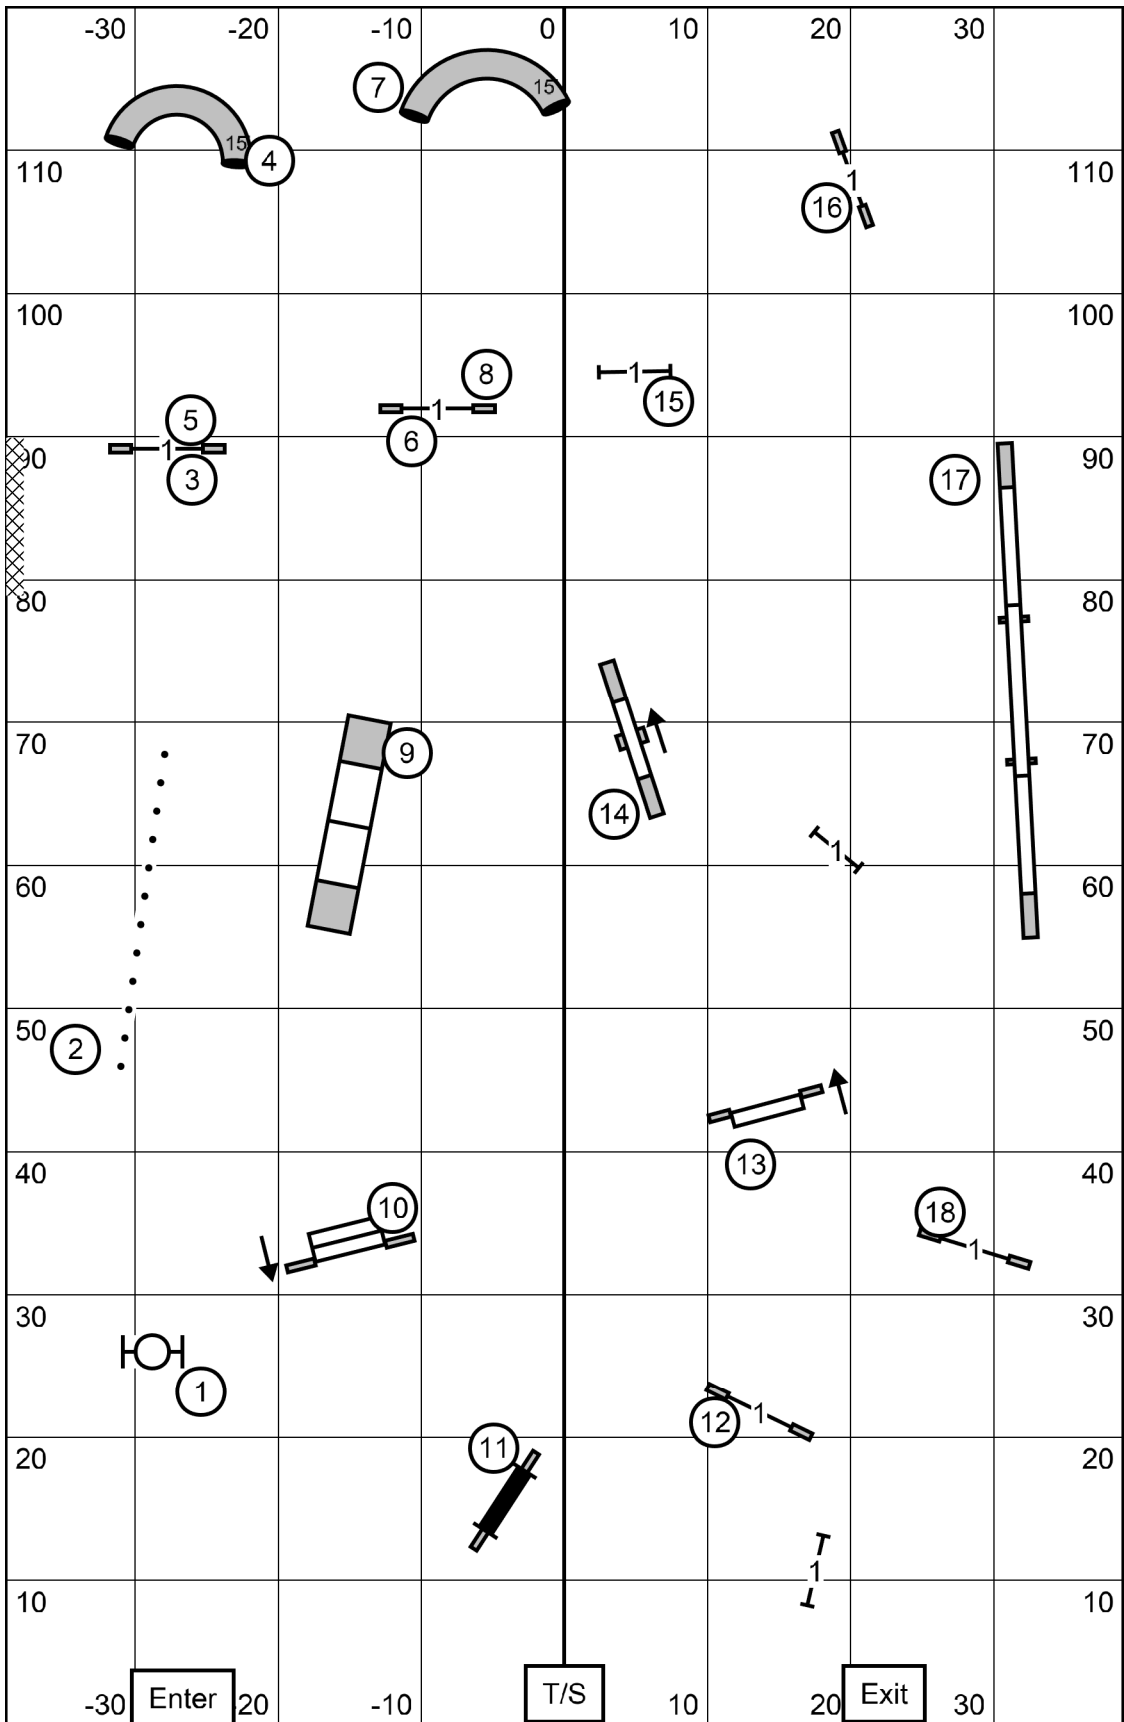

**41 sec - P4"**  
**38 sec - 8", P8", P12"**  
**35 sec - 12", 16", P16", P20"**  
**32 sec - 20", 24", 24C"**

Richmond Dog Obedience Club  
**Combined FAST**  
 Saturday, March 22, 2025  
 Judge: Tricia Dunseith