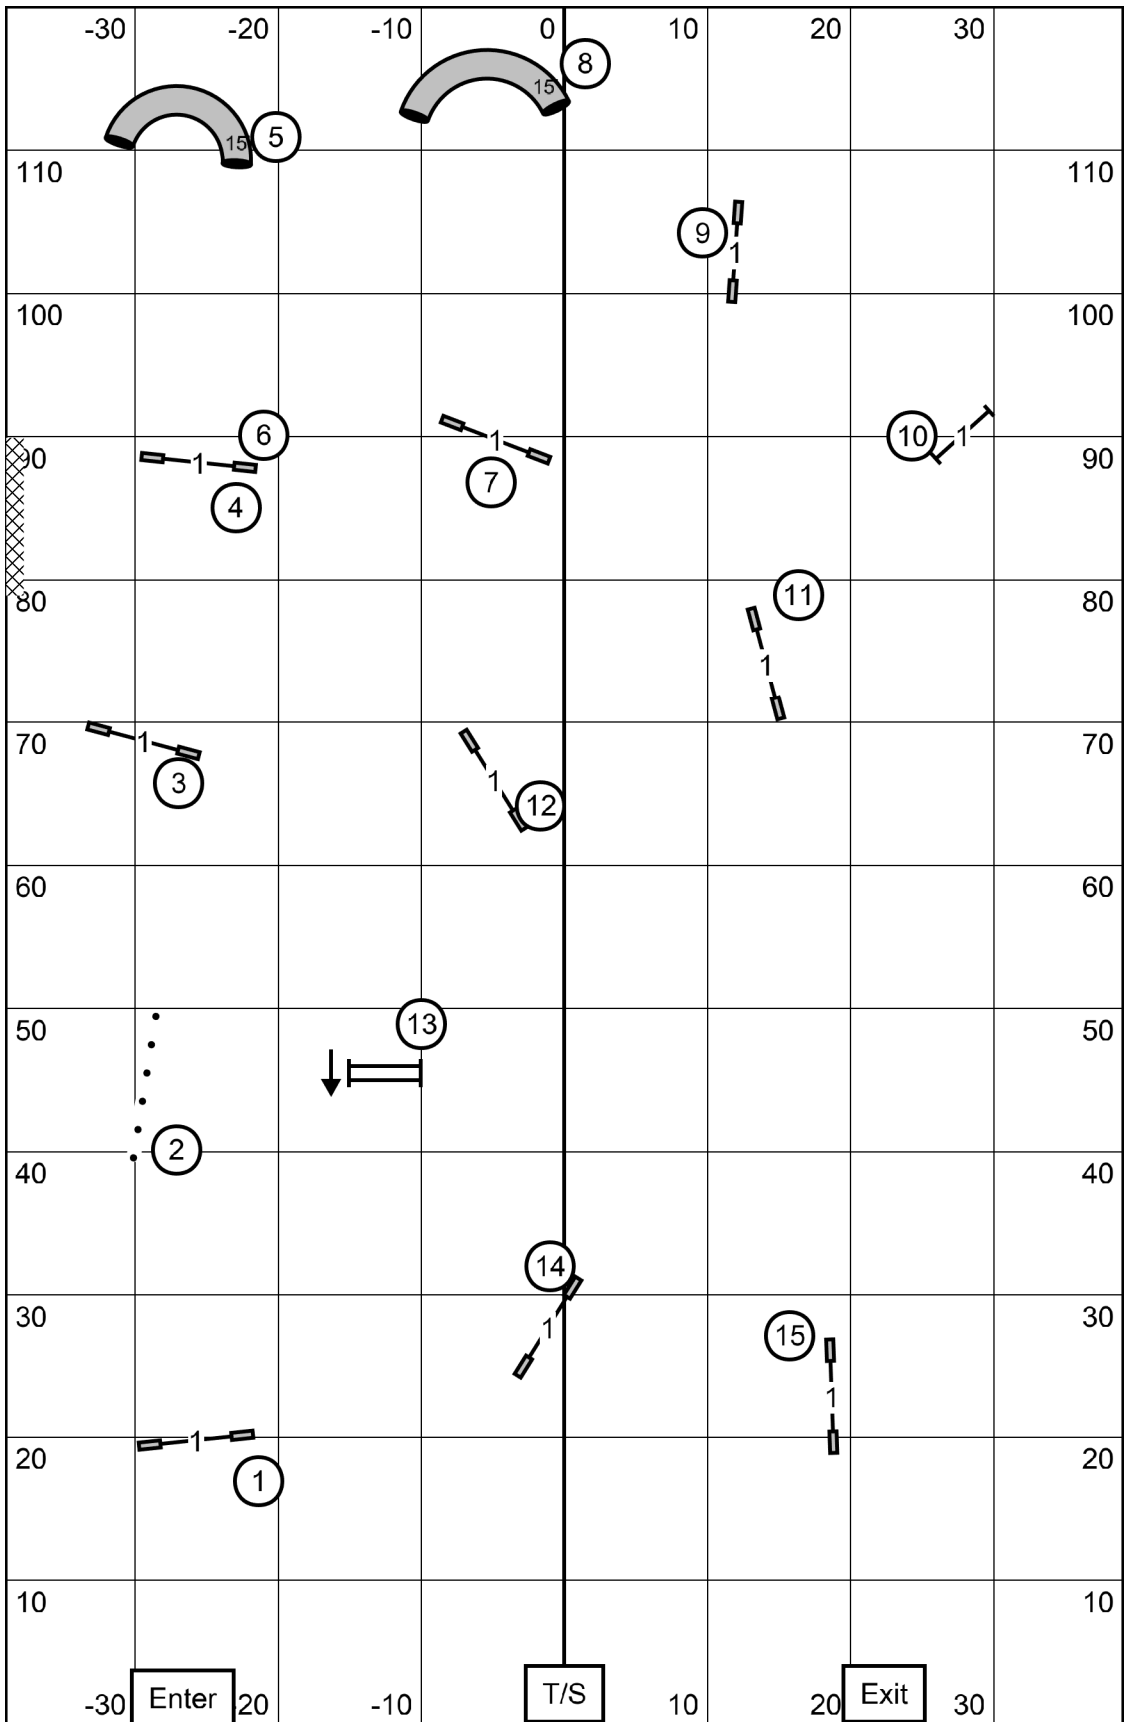

Richmond Dog Obedience Club
Novice JWW
Saturday, March 22, 2025
Judge: Tricia Dunseith