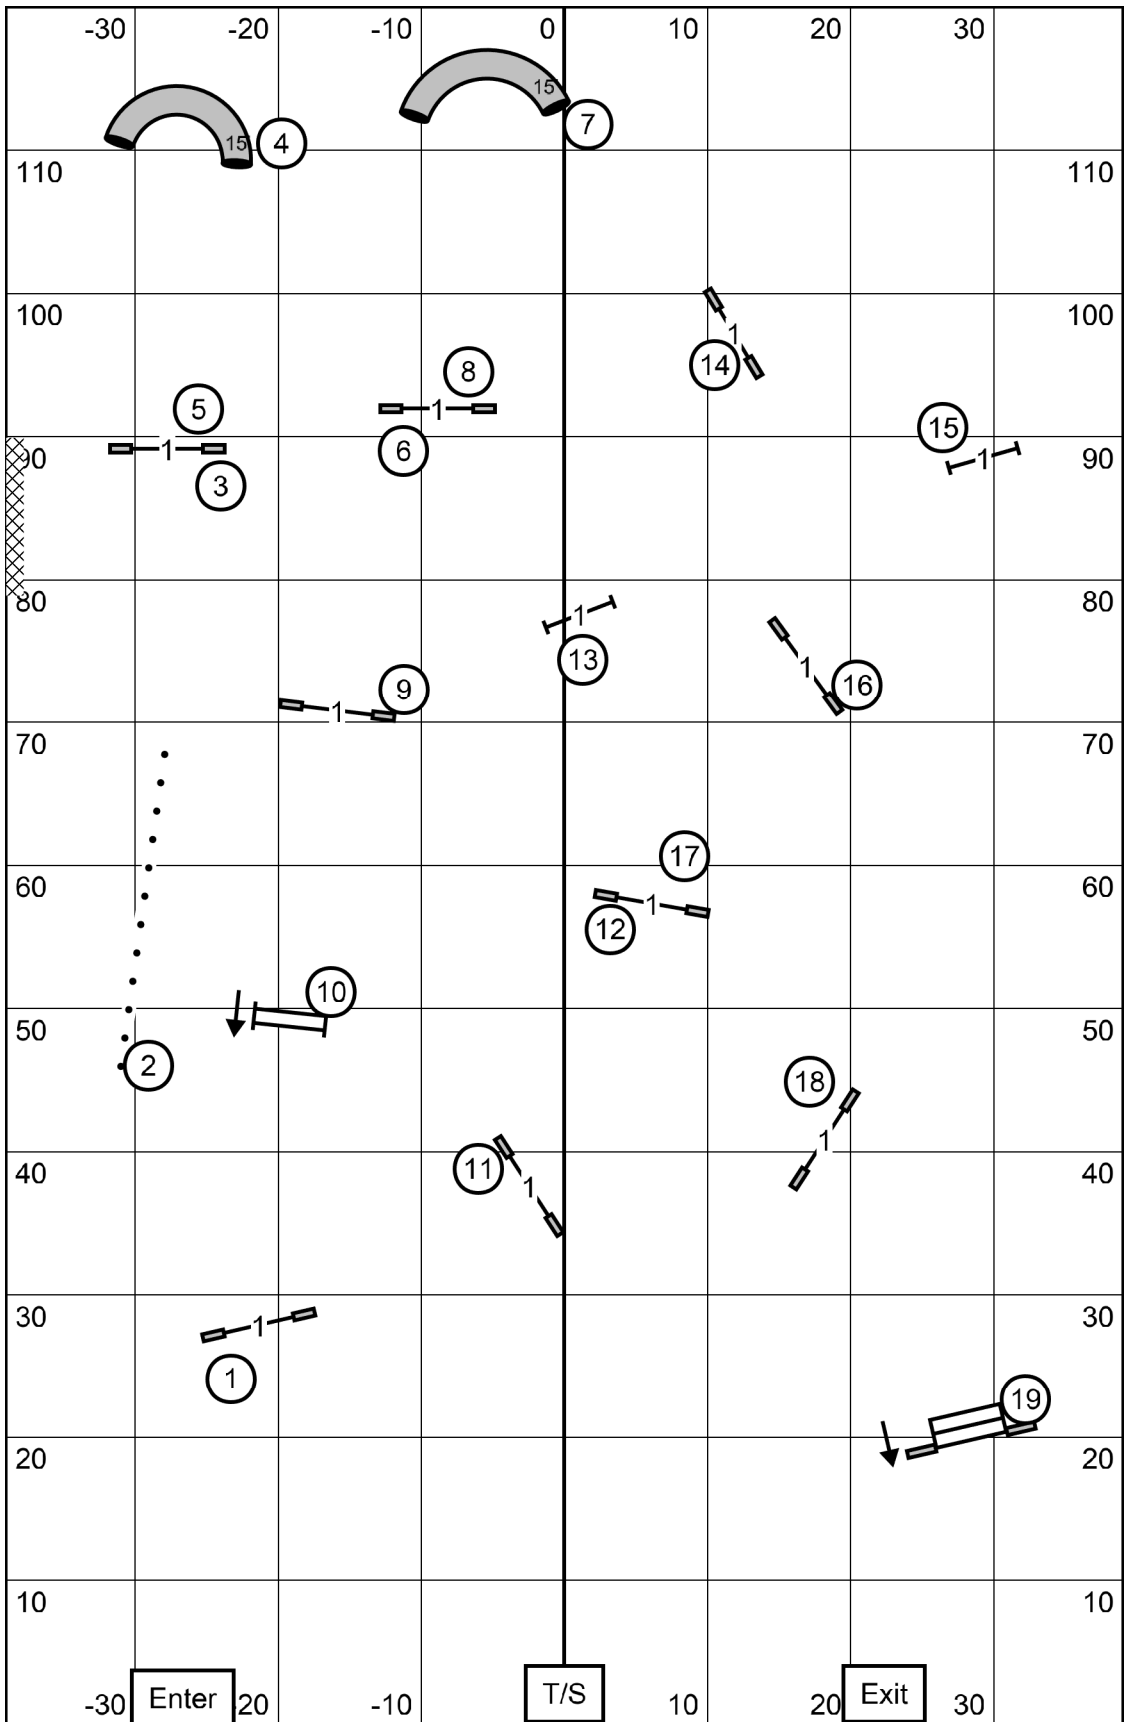

Richmond Dog Obedience Club
Excellent/Master JWW
Saturday, March 22, 2025
Judge: Tricia Dunseith