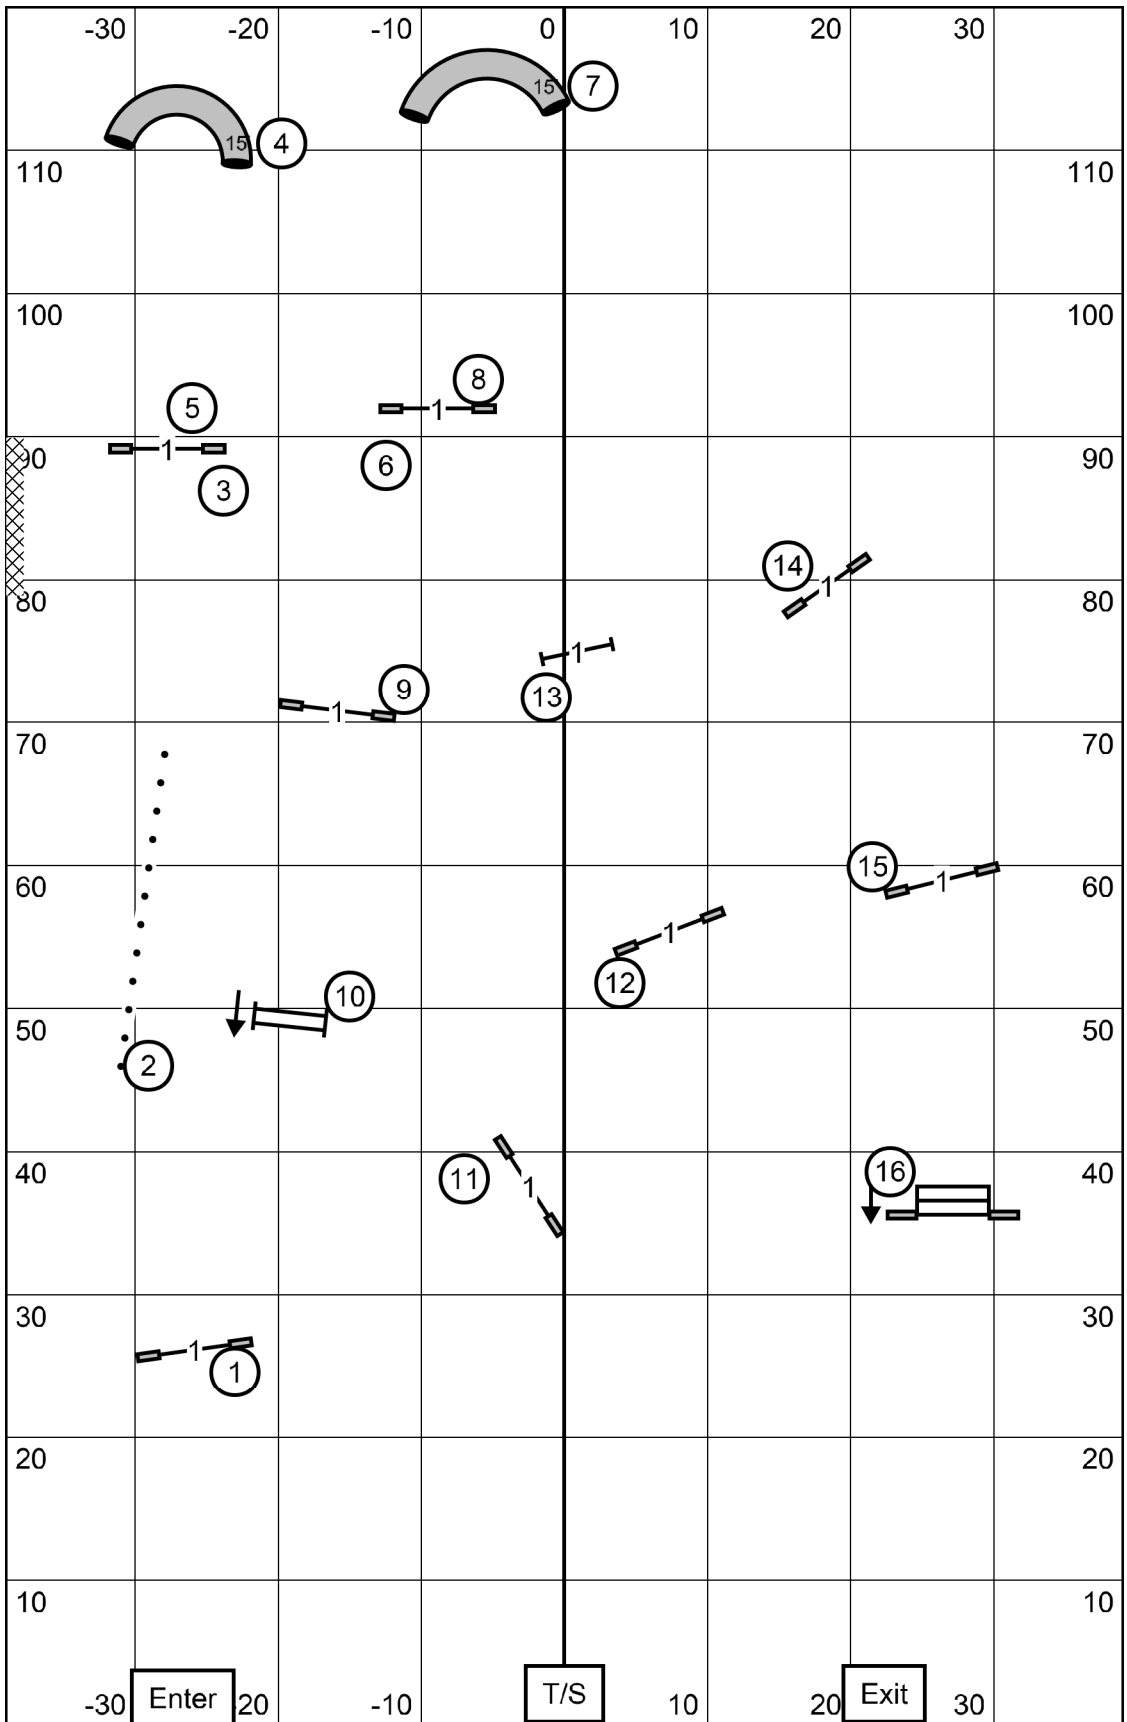

Richmond Dog Obedience Club
Open JWW
Saturday, March 22, 2025
Judge: Tricia Dunseith