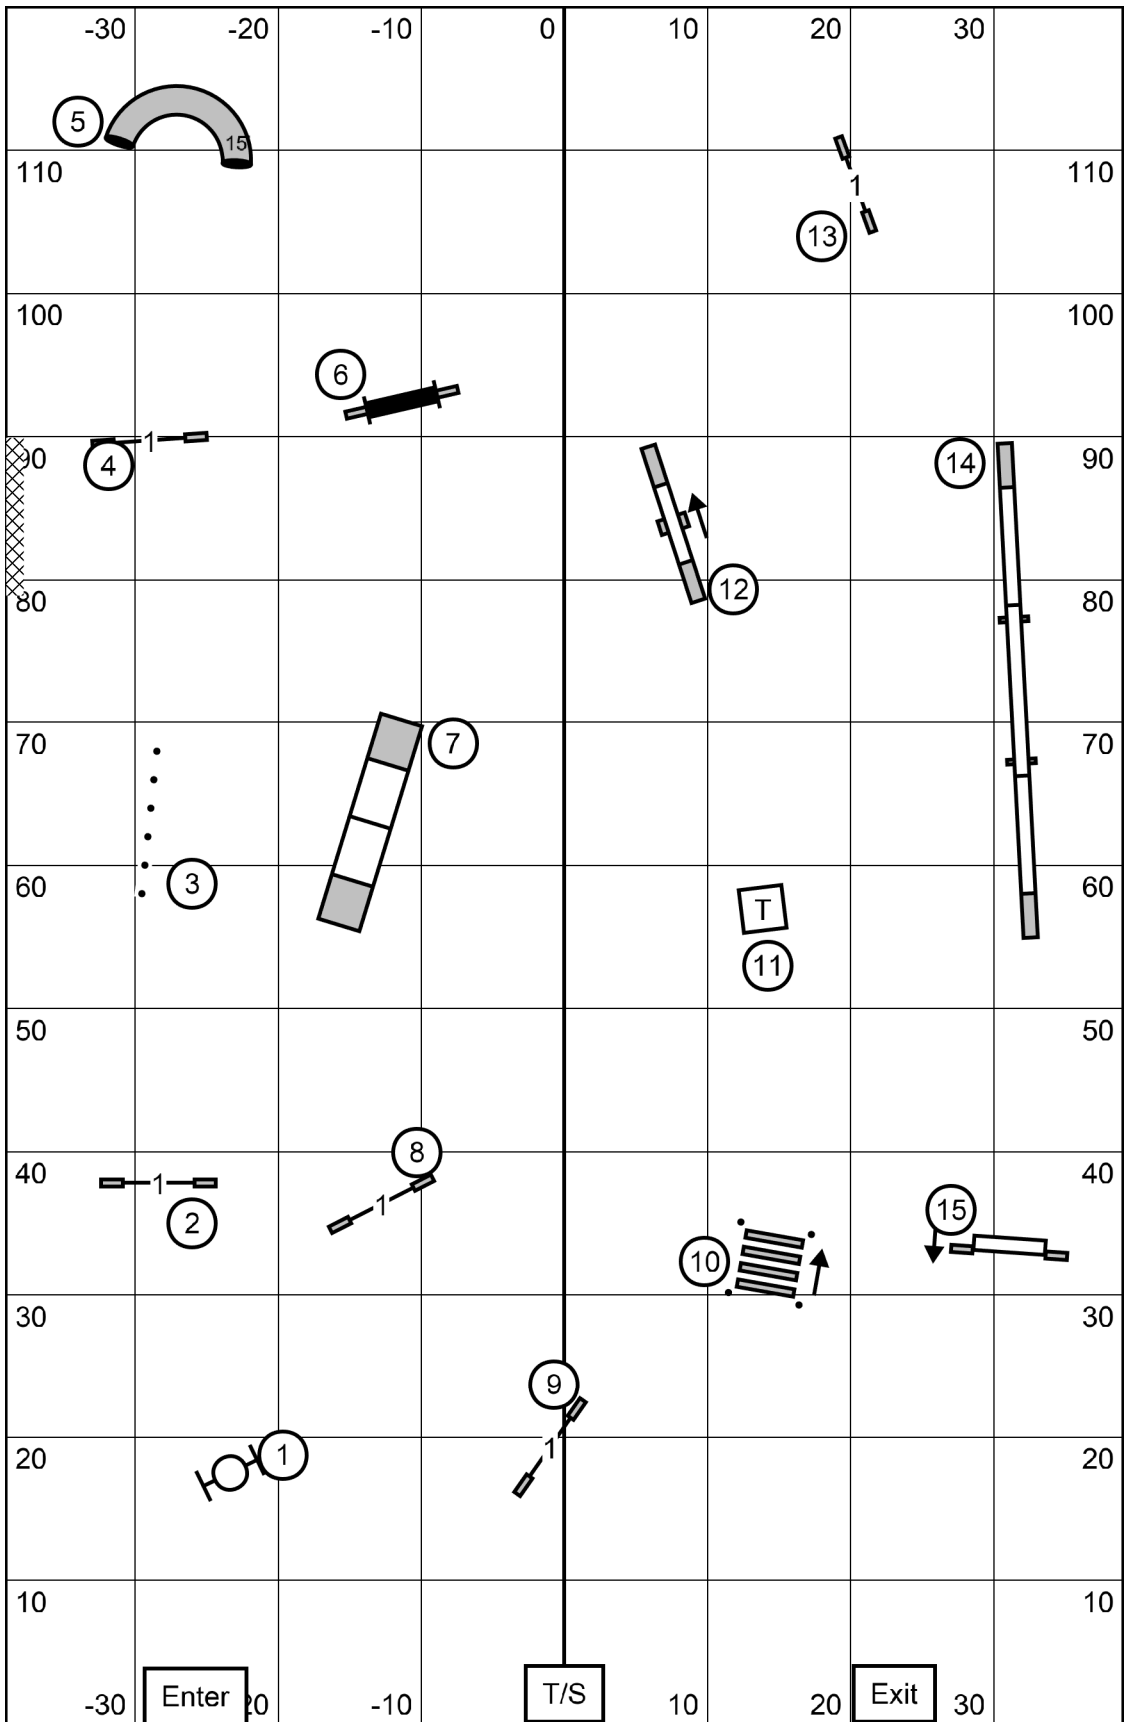

Richmond Dog Obedience Club
Novice Standard
Saturday, March 22, 2025
Judge: Tricia Dunseith