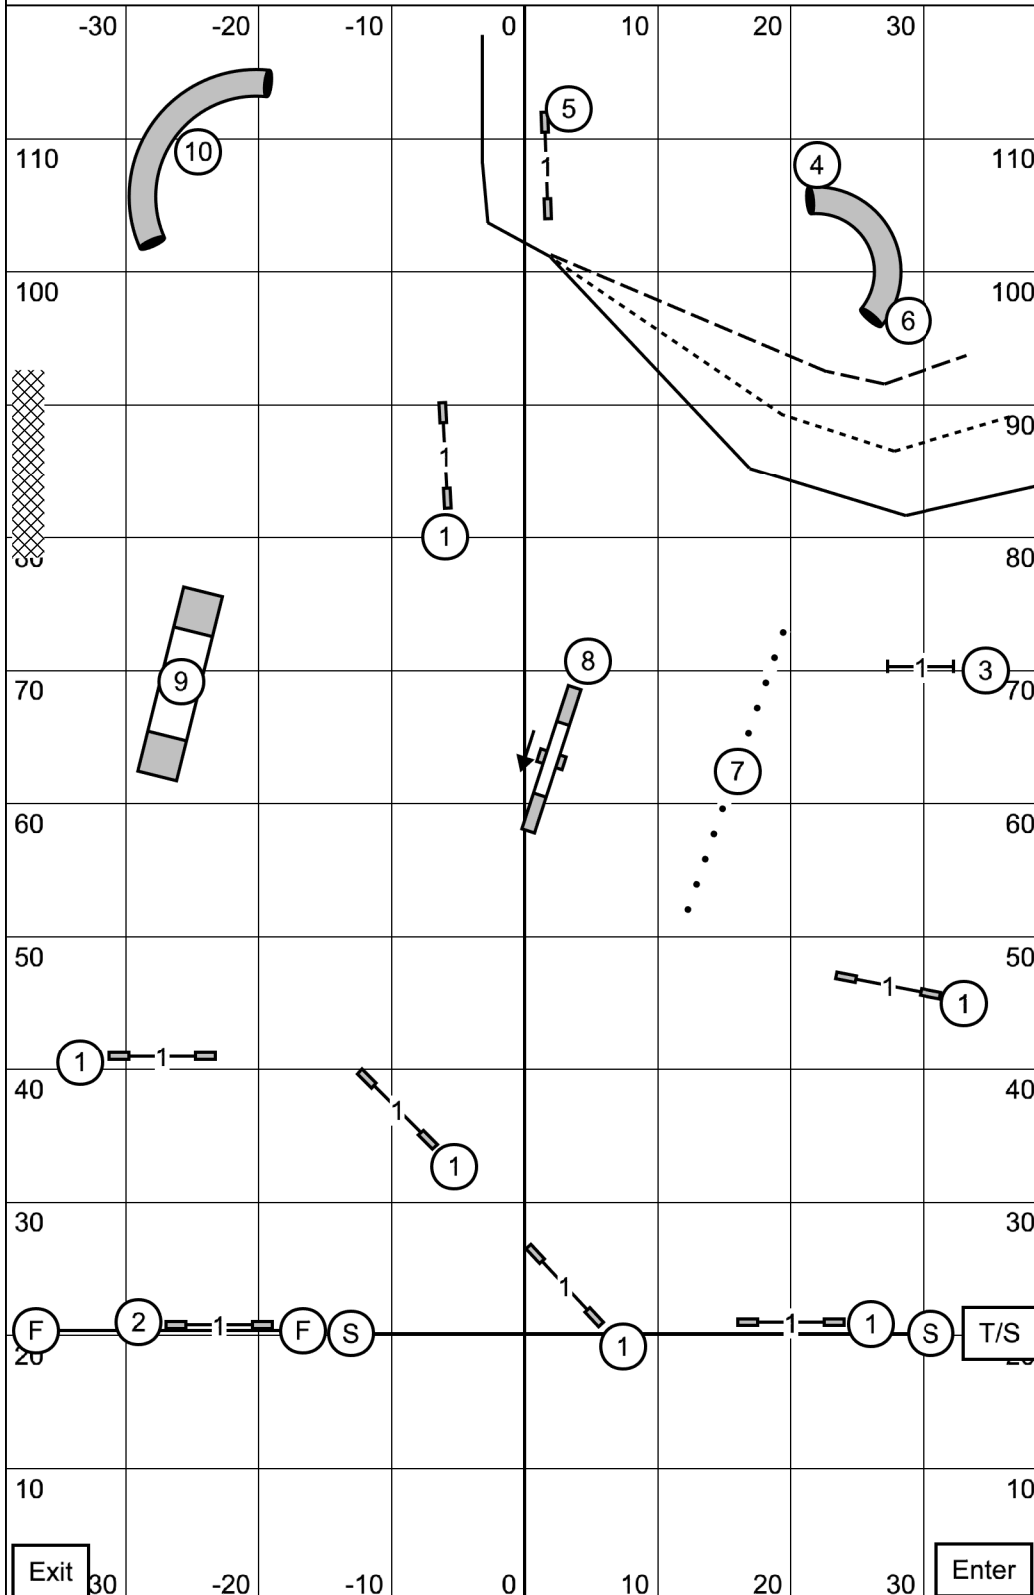

EX/MASTER is 6, 5, 4 (solid)
OPEN (dotted) & NOVICE is 6, 5

Central Virginia Agility Club

FAST

Saturday, April 12, 2025

Michele Fletcher

Central Virginia Agility Club
Excellent/Master JWW
 Saturday, April 12, 2025
 Michele Fletcher