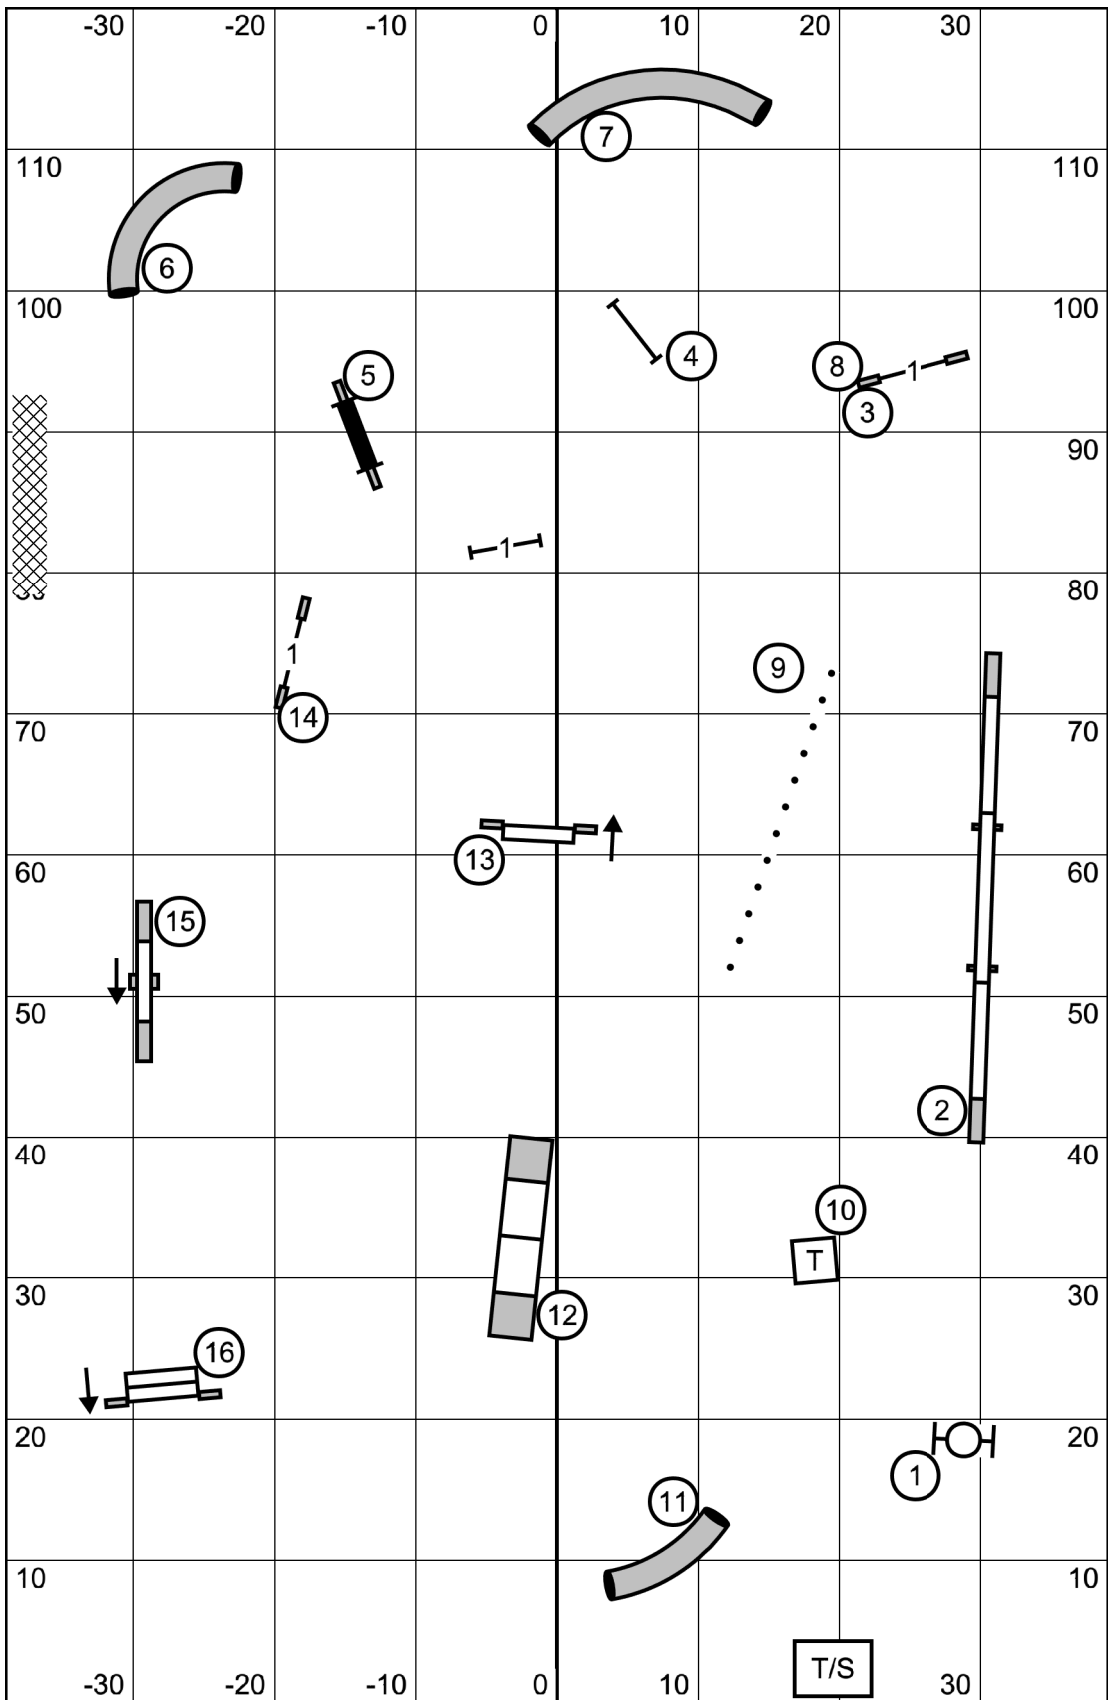

Central Virginia Agility Club
Open Standard
Saturday, April 12, 2025
Michele Fletcher