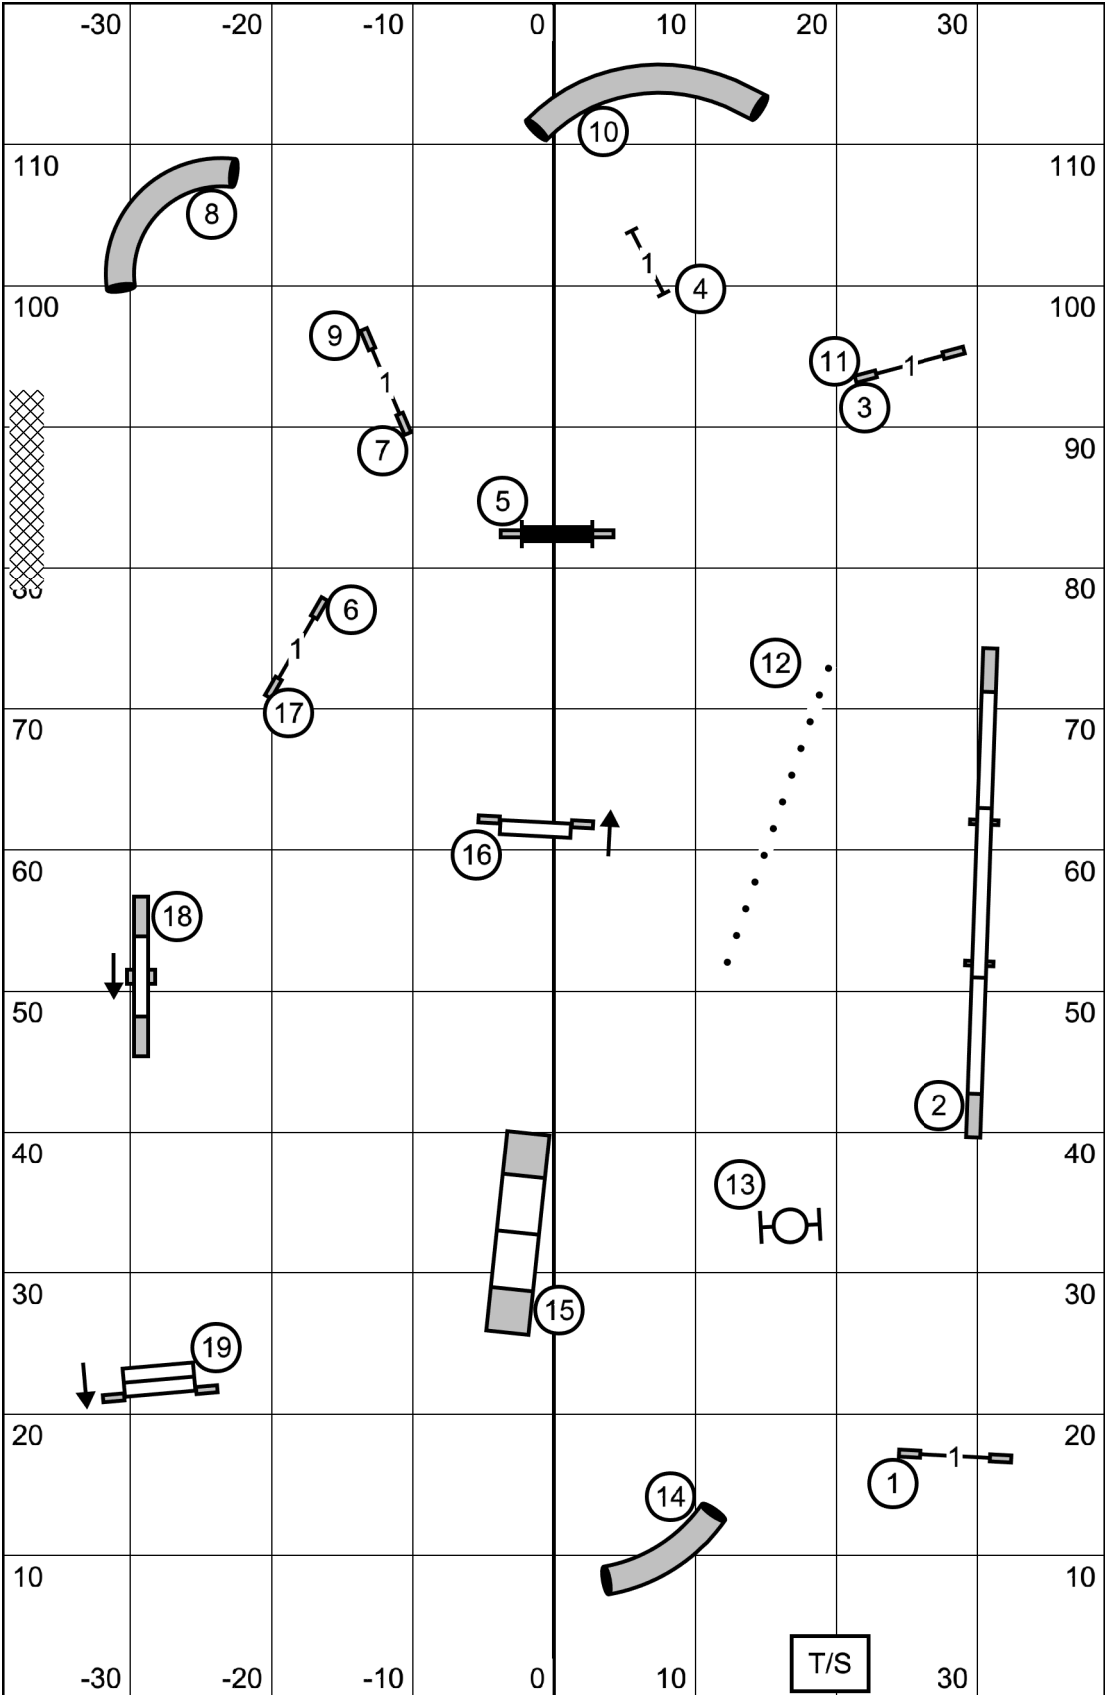

EX/MASTER is 6, 5, 4 (solid)
OPEN (dotted) & NOVICE is 6, 5

Central Virginia Agility Club

FAST

Saturday, April 12, 2025

Michele Fletcher

Central Virginia Agility Club
Excellent/Master JWW
 Saturday, April 12, 2025
 Michele Fletcher