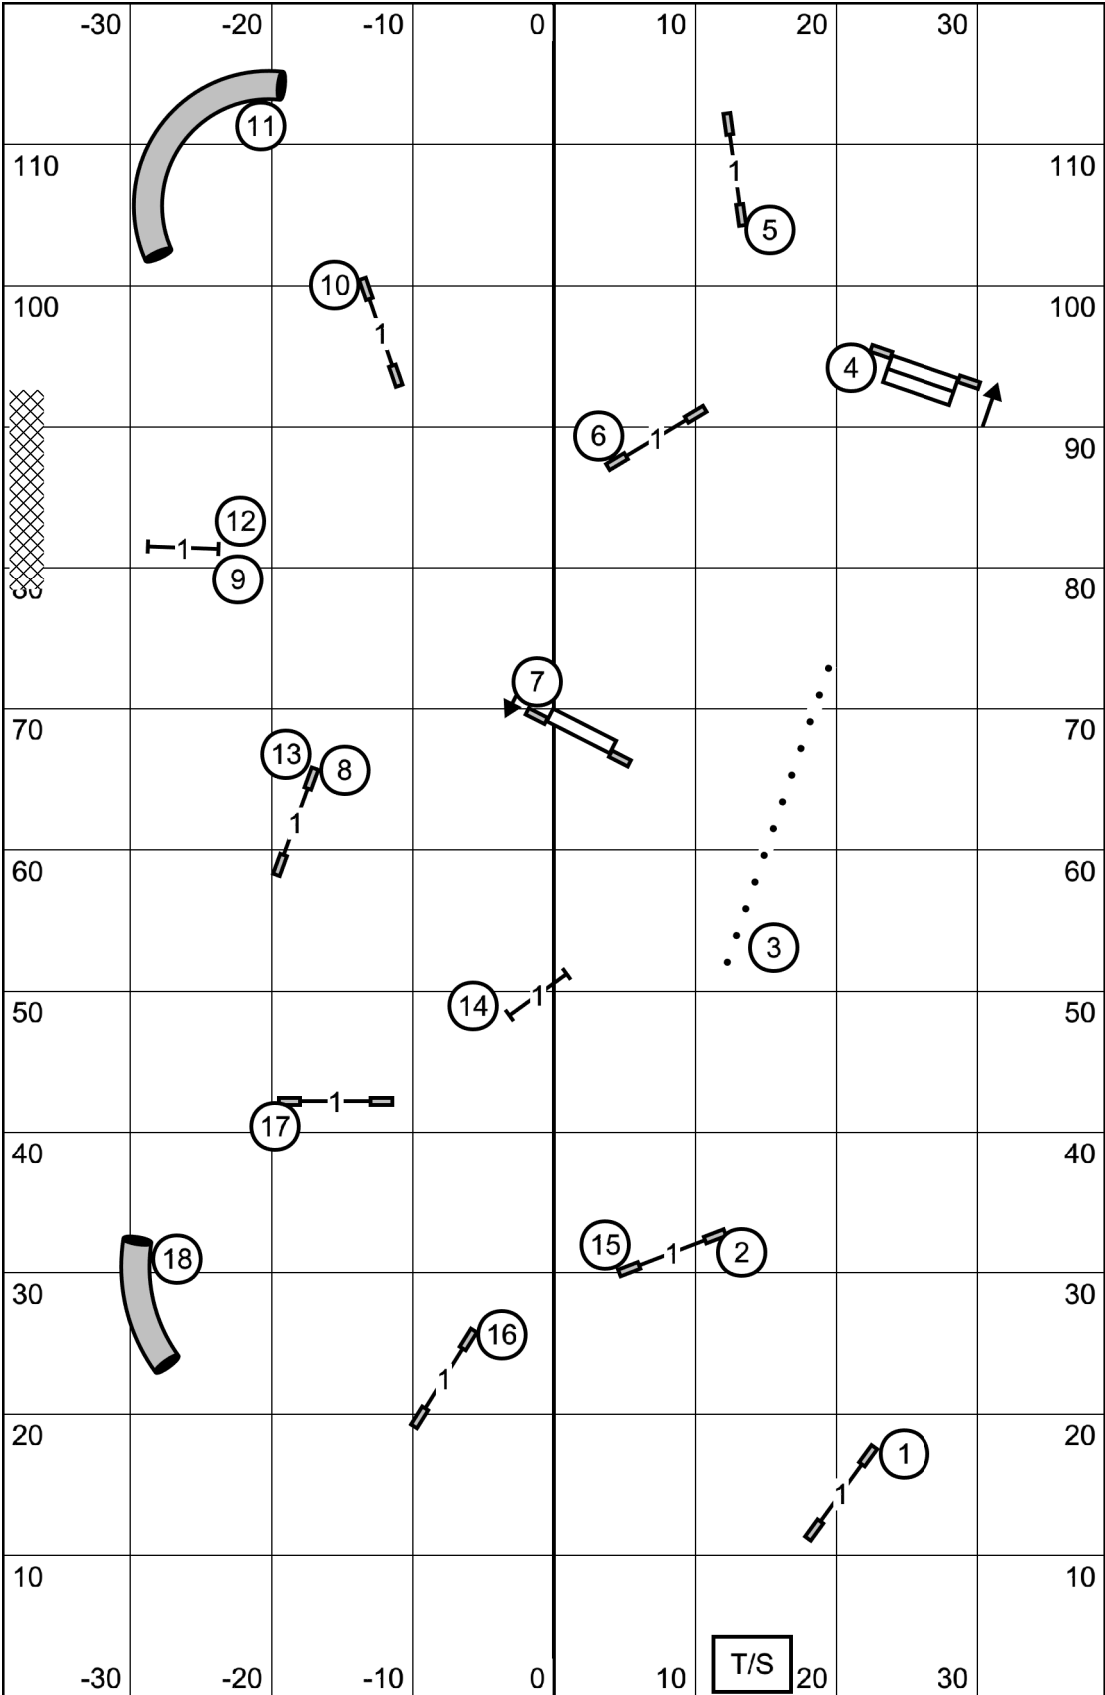

EX/MASTER is 6, 5, 4 (solid)
OPEN (dotted) & NOVICE is 6, 5

Central Virginia Agility Club

FAST

Saturday, April 12, 2025

Michele Fletcher

Central Virginia Agility Club
Excellent/Master JWW
 Saturday, April 12, 2025
 Michele Fletcher