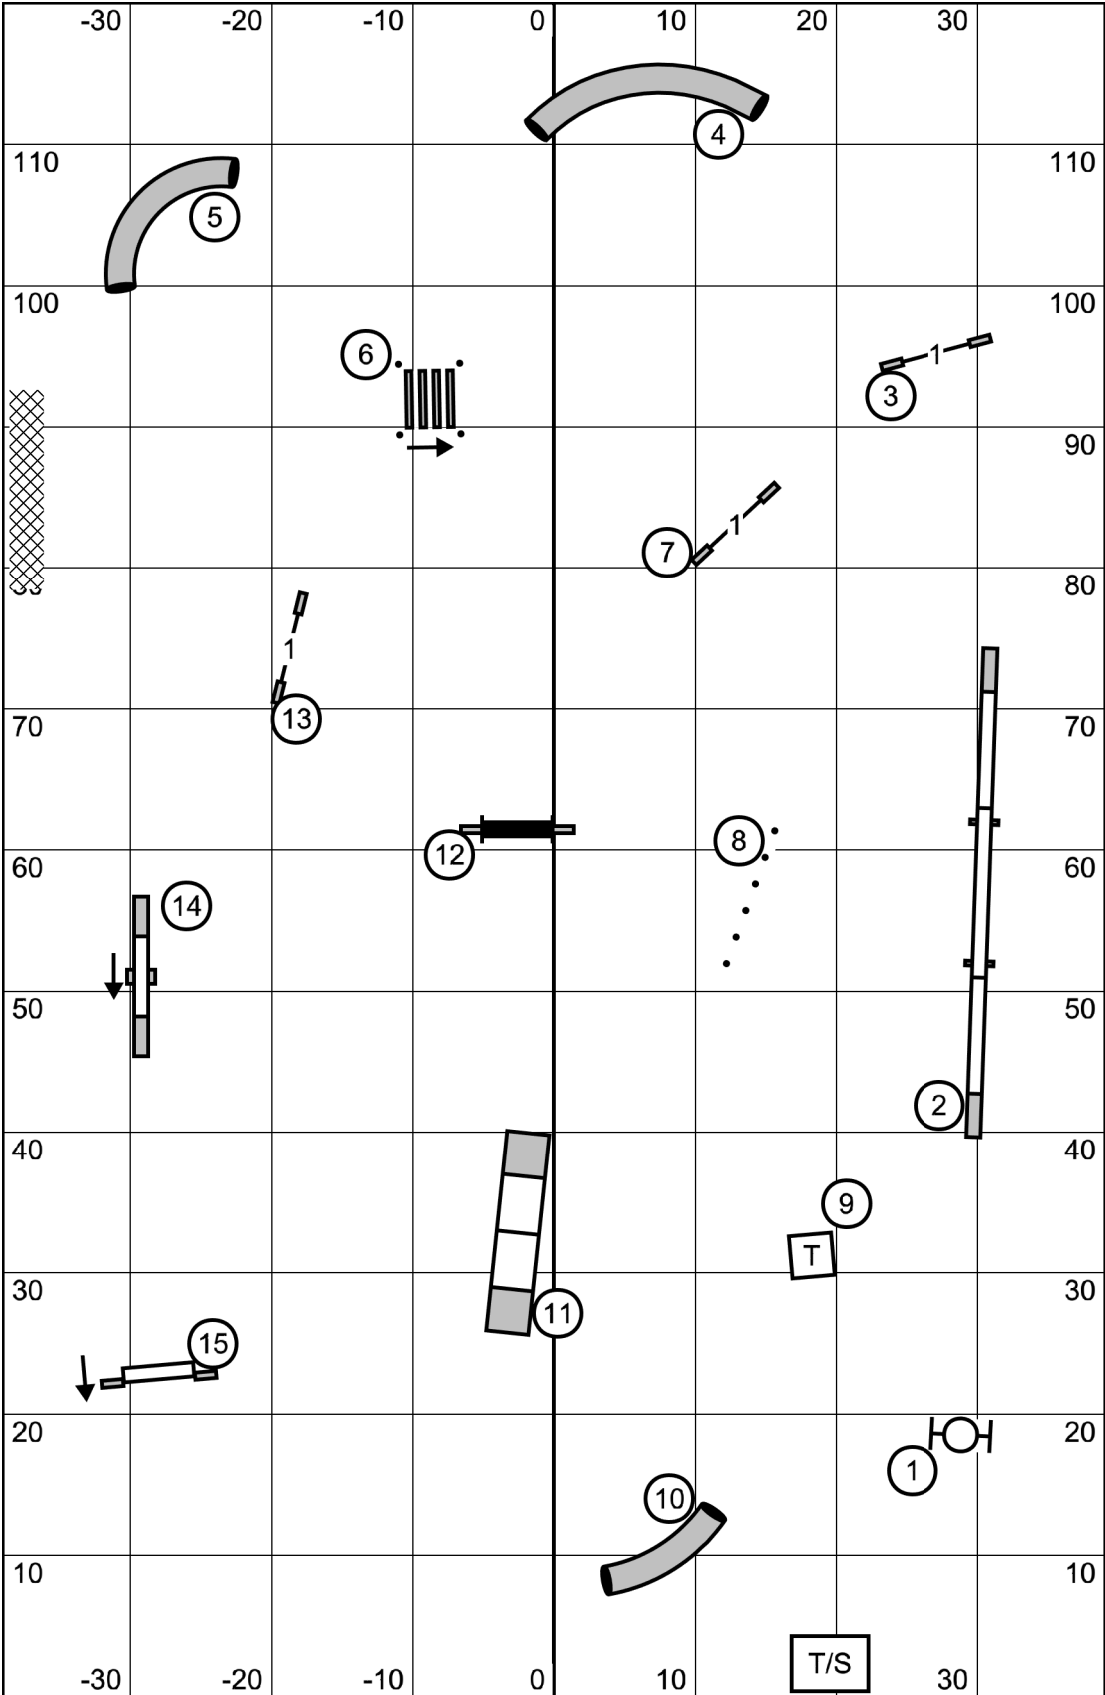

Central Virginia Agility Club
Novice Standard
Saturday, April 12, 2025
Michele Fletcher