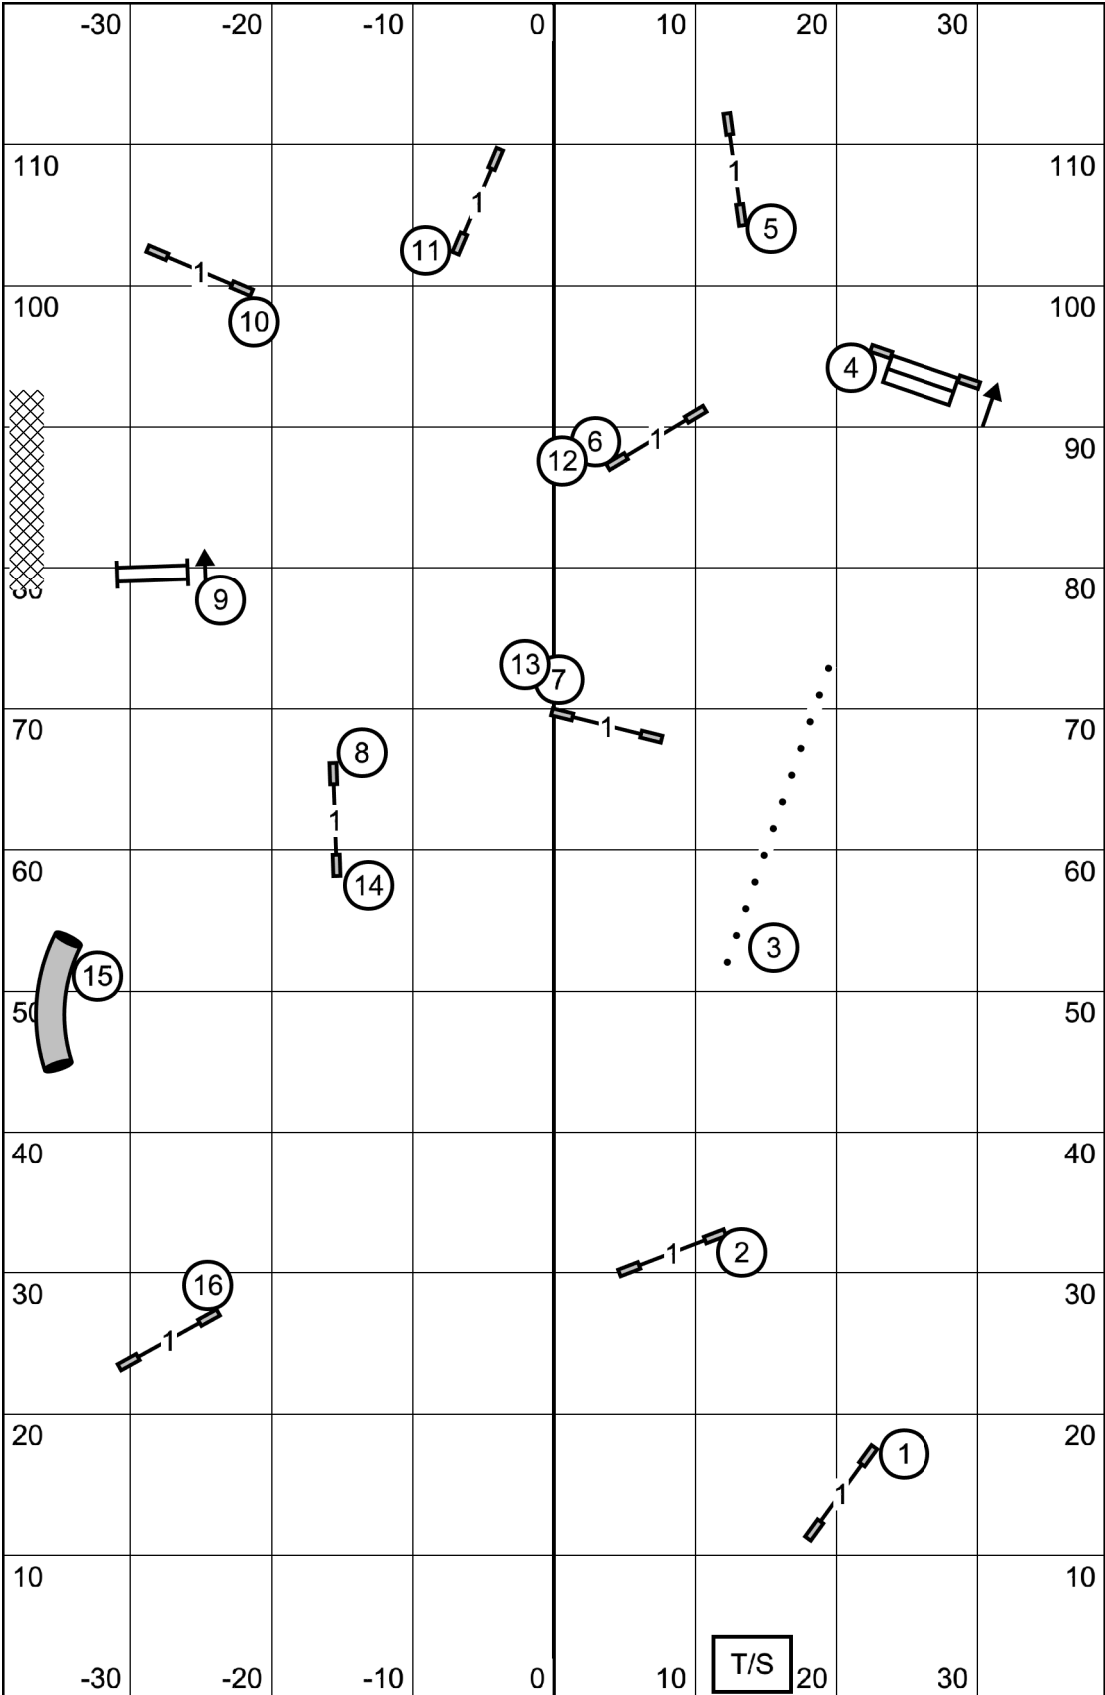

Central Virginia Agility Club
Open JWW
Saturday, April 12, 2025
Michele Fletcher