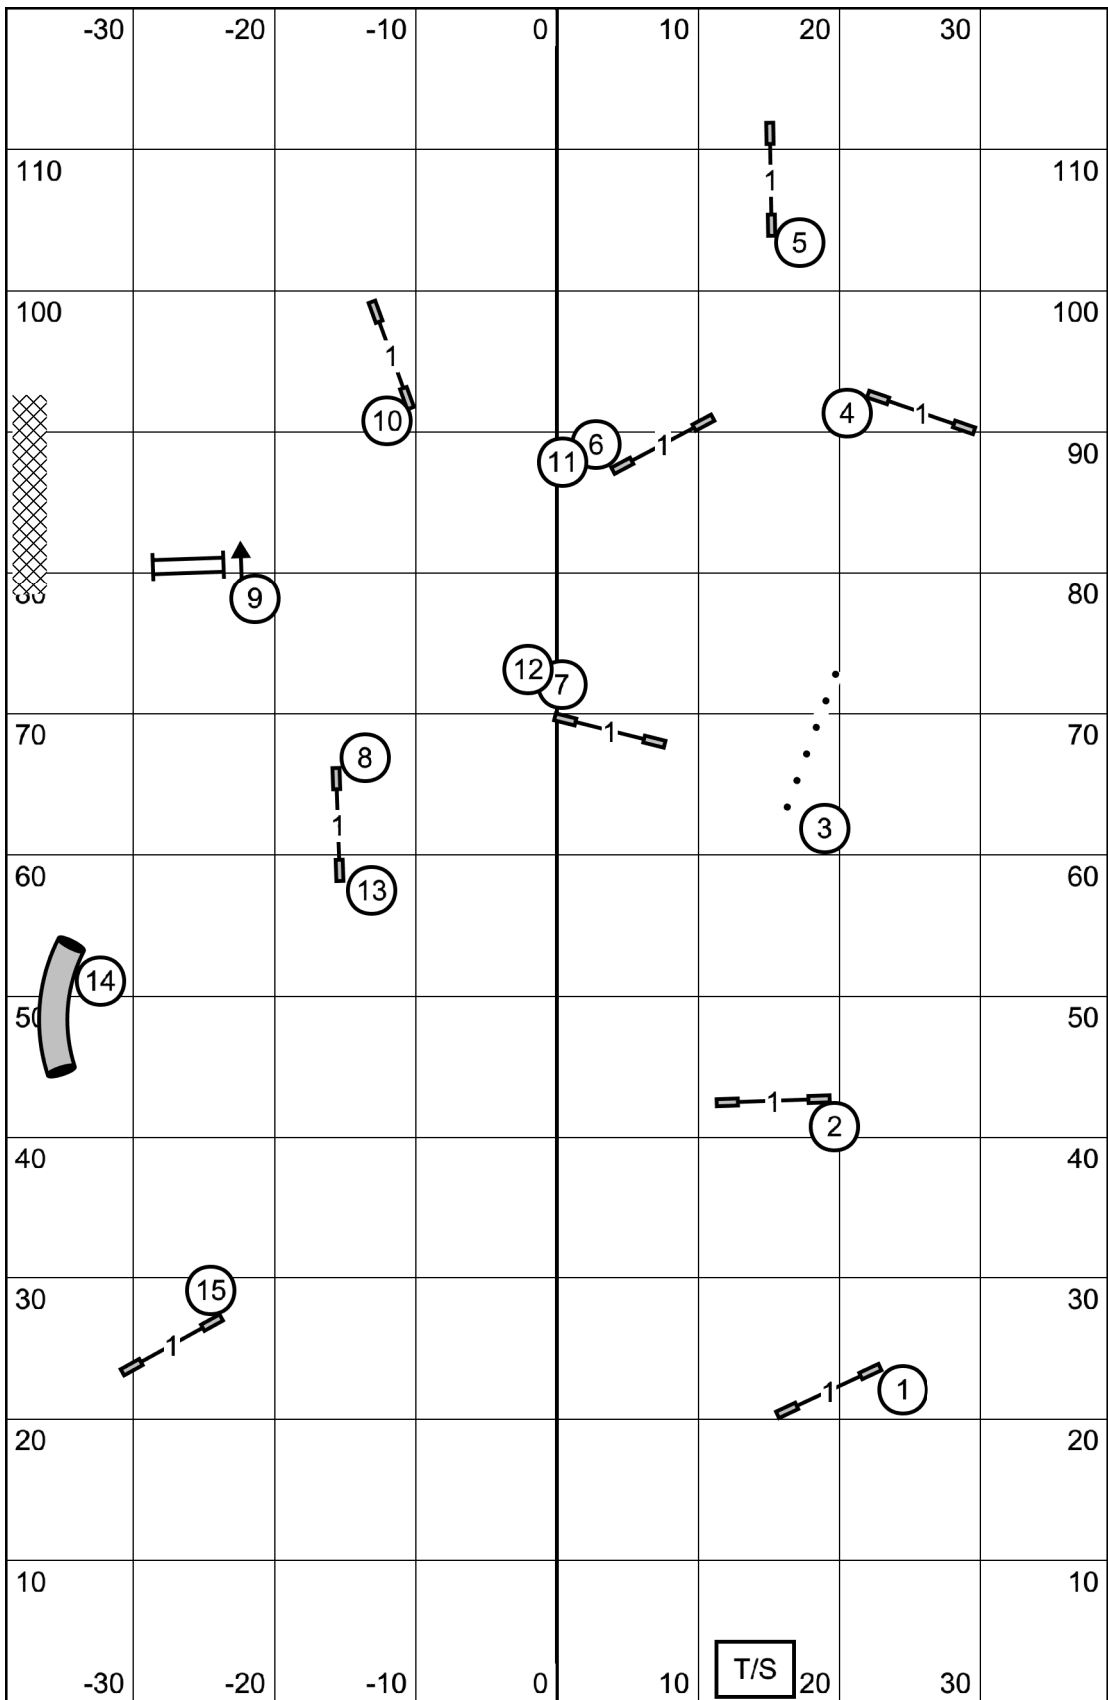

Central Virginia Agility Club
Novice JWW
Saturday, April 12, 2025
Michele Fletcher