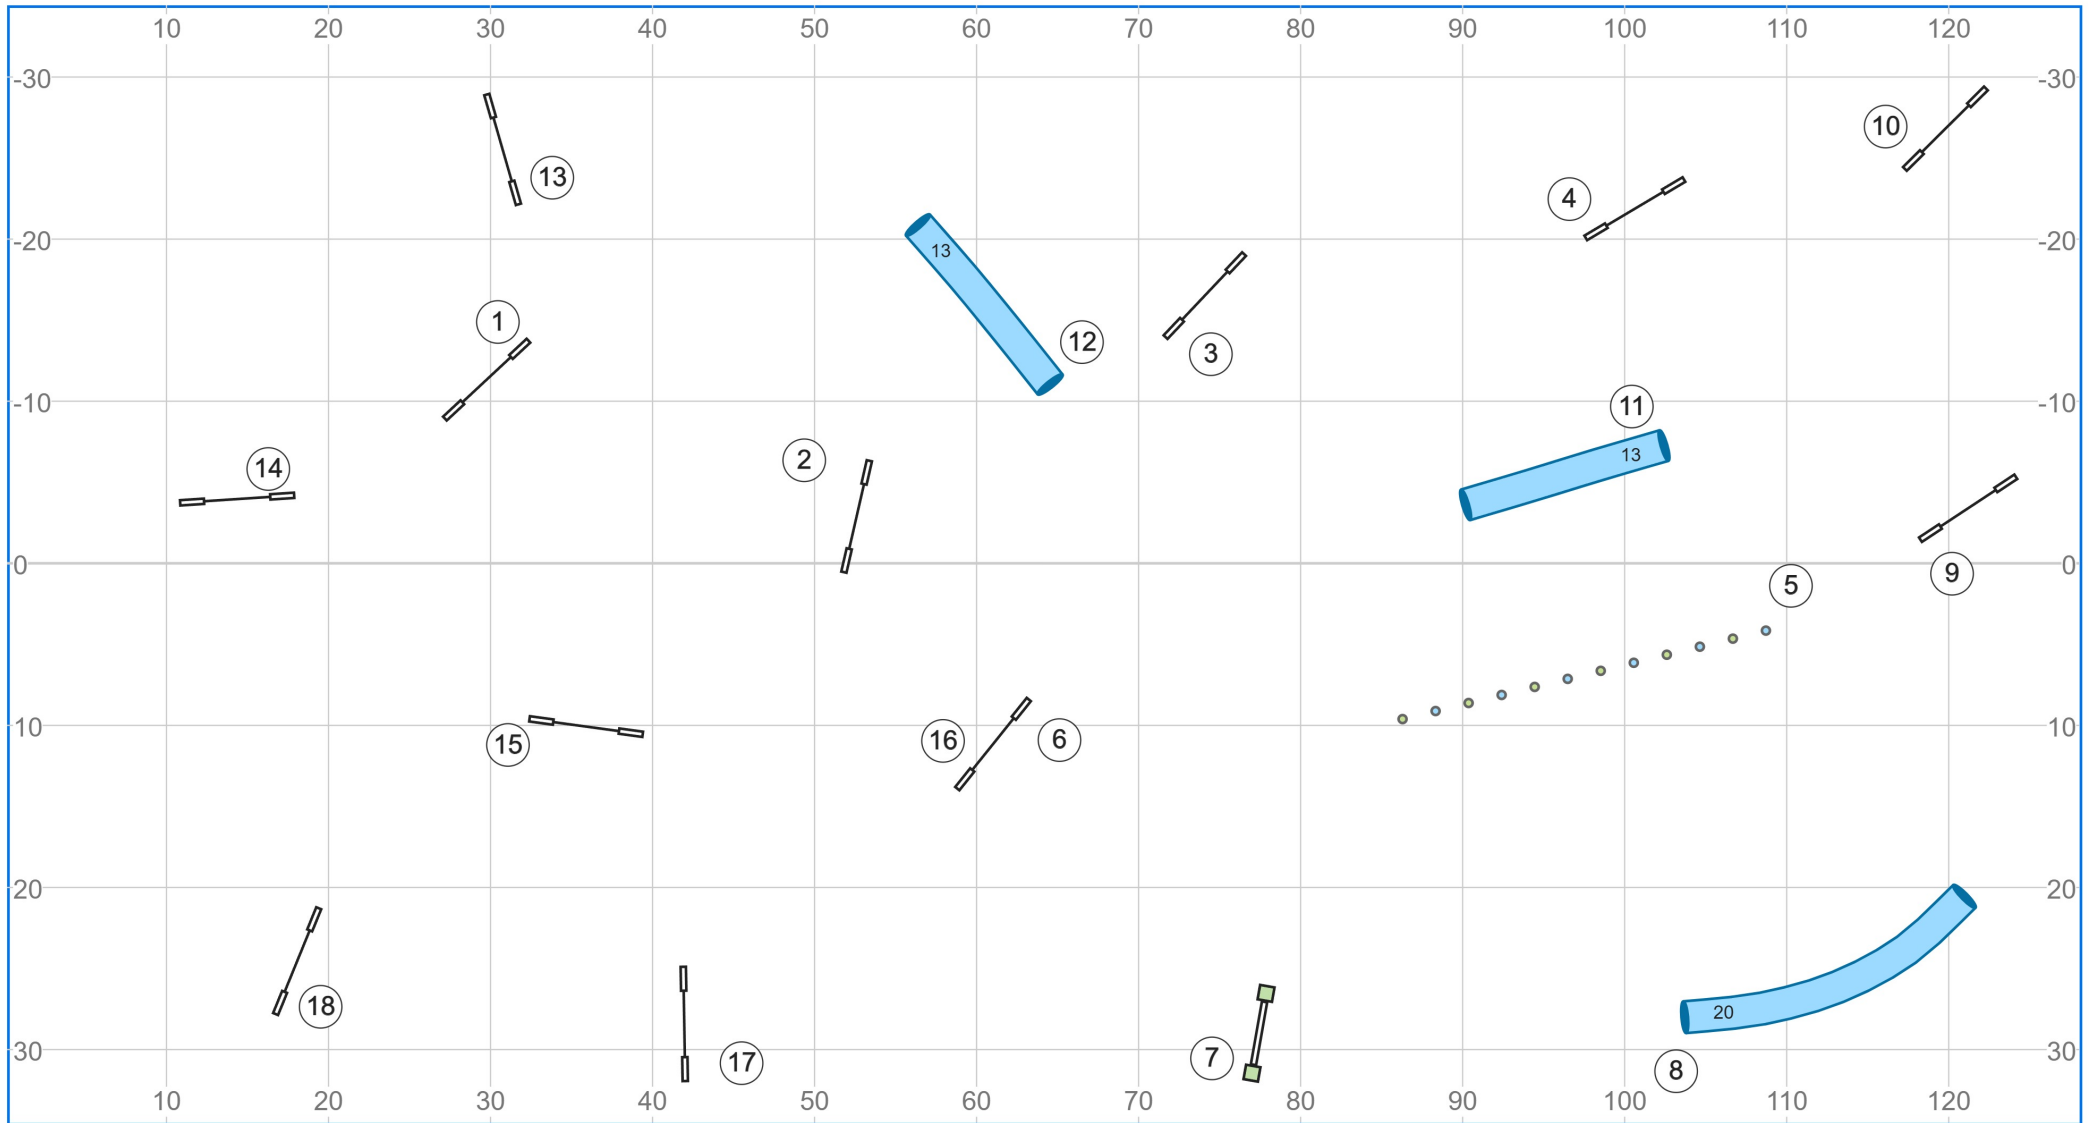

A1 - ISC Walnut Hill Farm K9 Sports - BARGOIN Cédric / Lisa Loomis - Reva, VA - May 30th

Path length (ft): 493.1

A3 - ISC Walnut Hill Farm K9 Sports - BARGOIN Cédric / Lisa Loomis - Reva, VA - May 30th

Path length (ft): 720.5

www.smarteragility.com

J2 - ISC Walnut Hill Farm K9 Sports - BARGOIN Cédric / Lisa Loomis - Reva, VA - May 30th

Path length (ft): 543.8

www.smarteragility.com

J3 - ISC Walnut Hill Farm K9 Sports - BARGOIN Cédric / Lisa Loomis - Reva, VA - May 30th

Path length (ft): 659.2

www.smarteragility.com