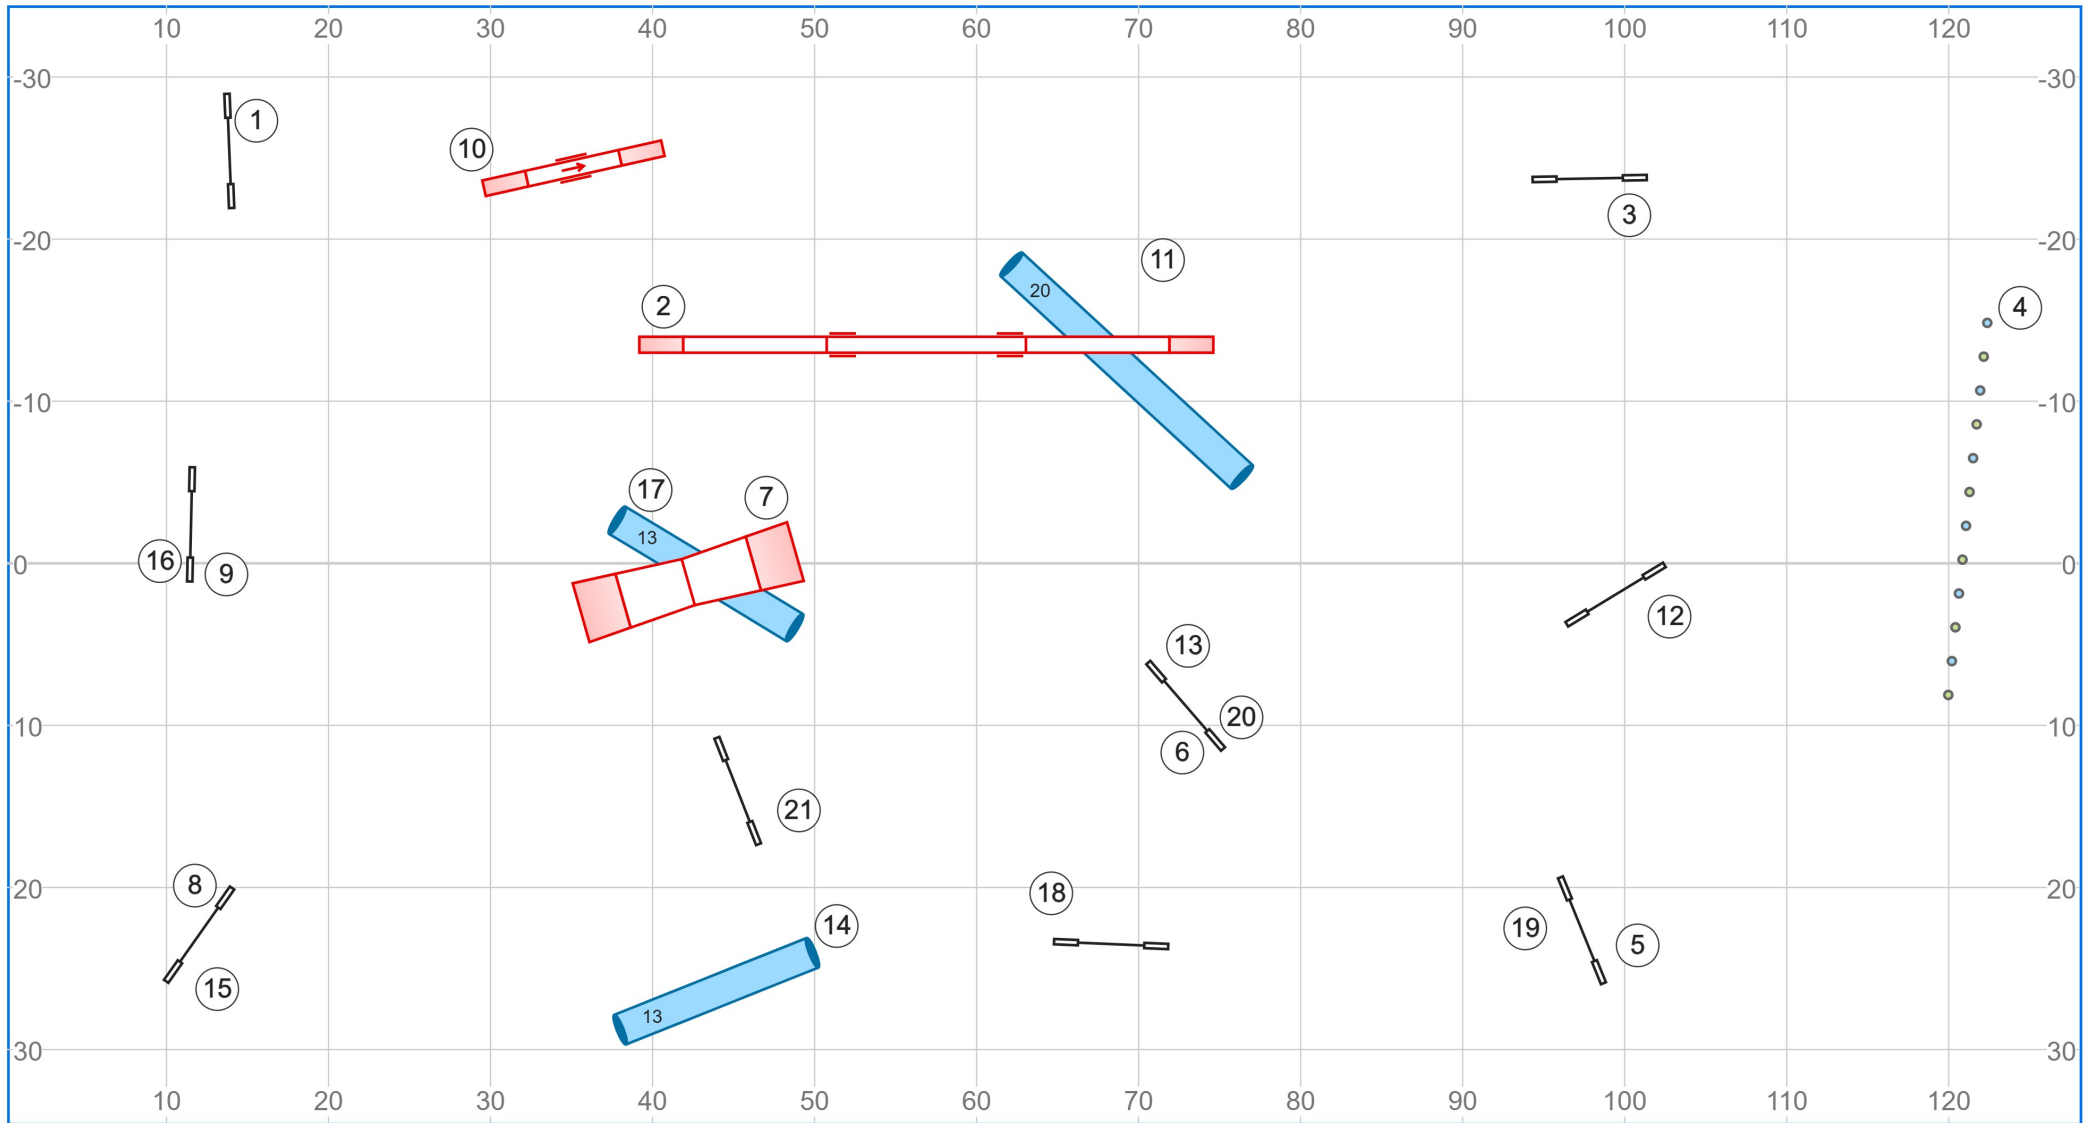

A1 - ISC Walnut Hill Farm K9 Sports - BARGOIN Cédric / Lisa Loomis - Reva, VA - May 30th

Path length (ft): 493.1

A3 - ISC Walnut Hill Farm K9 Sports - BARGOIN Cédric / Lisa Loomis - Reva, VA - May 30th

Path length (ft): 720.5

www.smarteragility.com

J2 - ISC Walnut Hill Farm K9 Sports - BARGOIN Cédric / Lisa Loomis - Reva, VA - May 30th

Path length (ft): 543.8

www.smarteragility.com

J3 - ISC Walnut Hill Farm K9 Sports - BARGOIN Cédric / Lisa Loomis - Reva, VA - May 30th

Path length (ft): 659.2

www.smarteragility.com