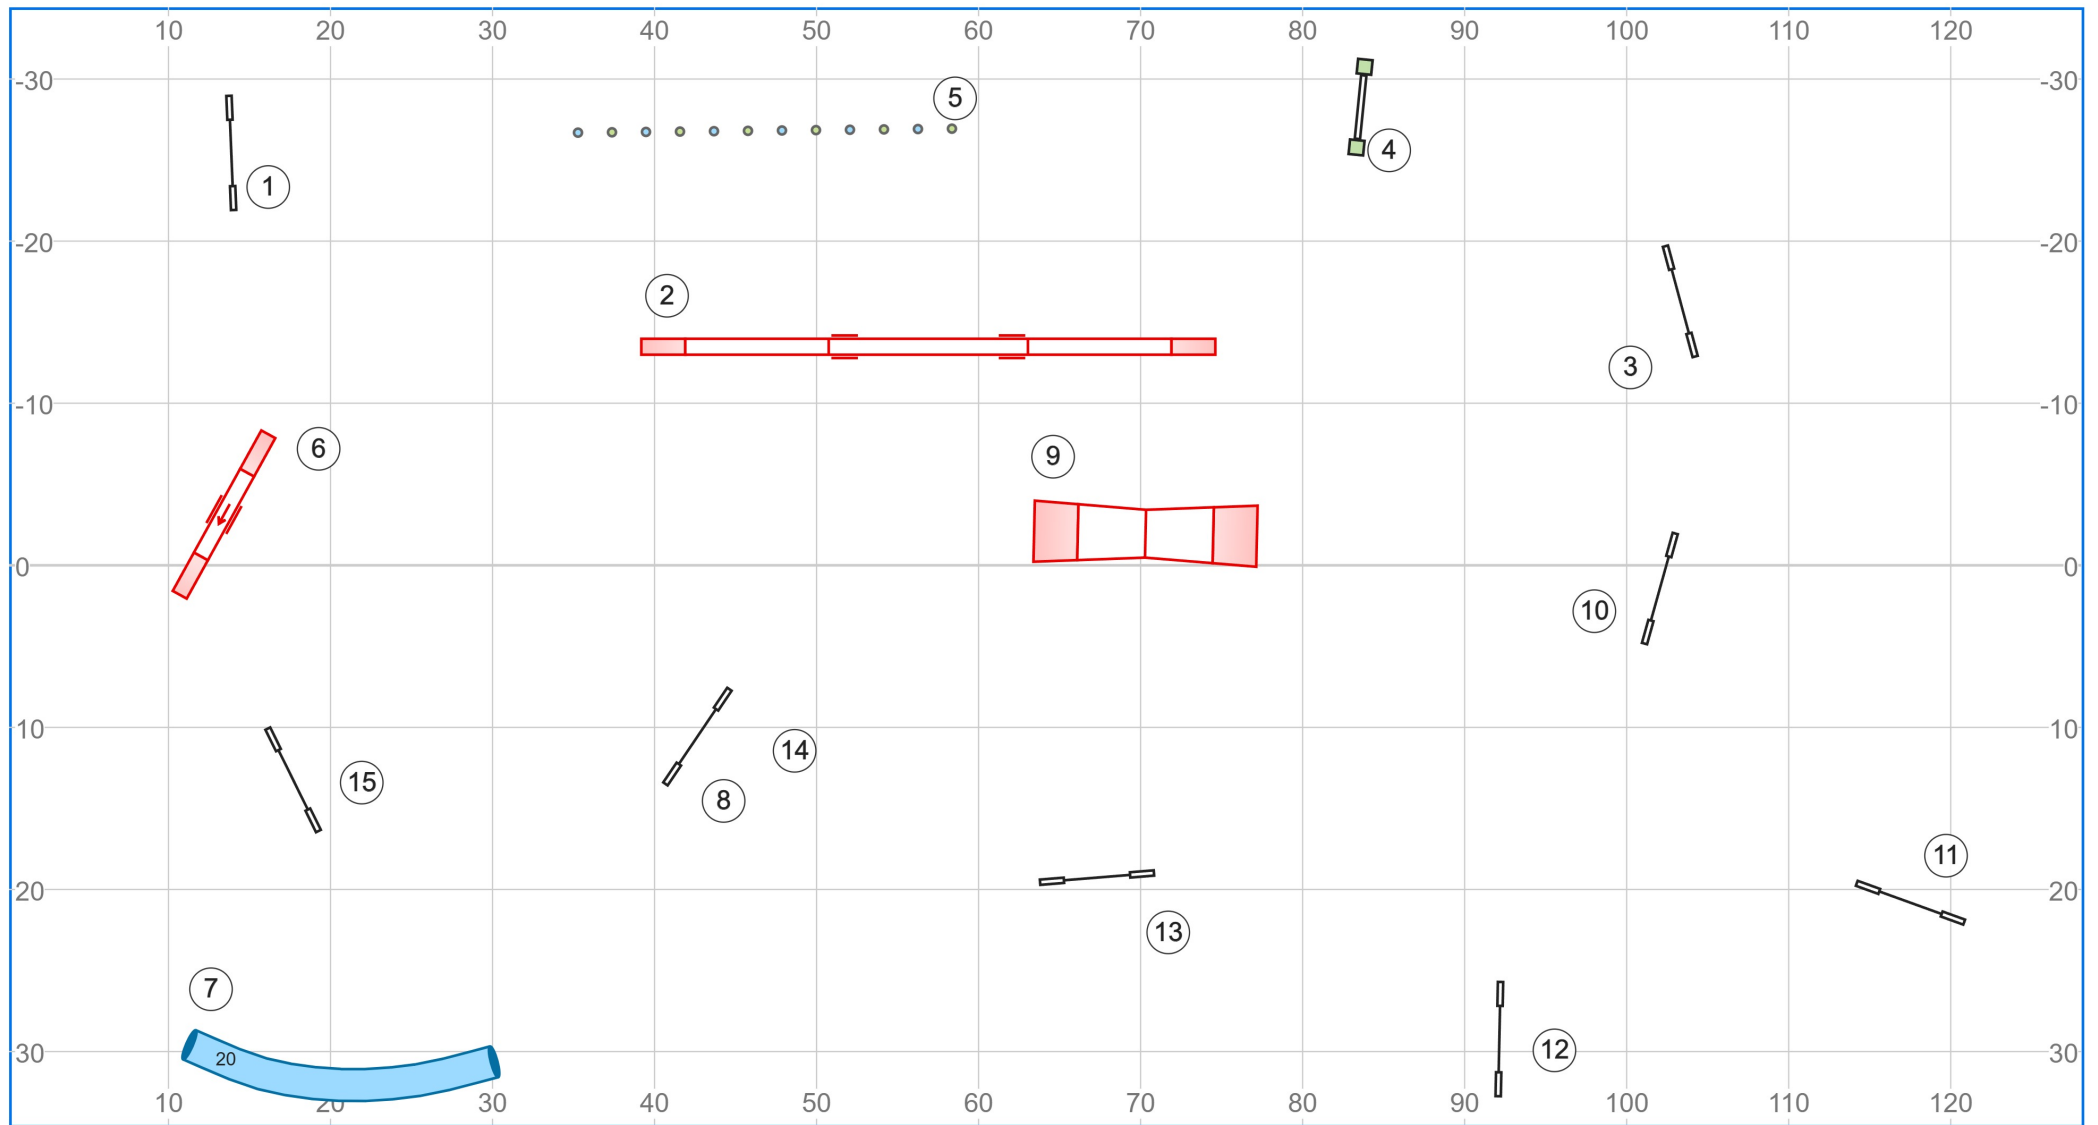

A1 - ISC Walnut Hill Farm K9 Sports - BARGOIN Cédric / Lisa Loomis - Reva, VA - May 30th

Path length (ft): 493.1

A3 - ISC Walnut Hill Farm K9 Sports - BARGOIN Cédric / Lisa Loomis - Reva, VA - May 30th

Path length (ft): 720.5

www.smarteragility.com

J2 - ISC Walnut Hill Farm K9 Sports - BARGOIN Cédric / Lisa Loomis - Reva, VA - May 30th

Path length (ft): 543.8

www.smarteragility.com

J3 - ISC Walnut Hill Farm K9 Sports - BARGOIN Cédric / Lisa Loomis - Reva, VA - May 30th

Path length (ft): 659.2

www.smarteragility.com