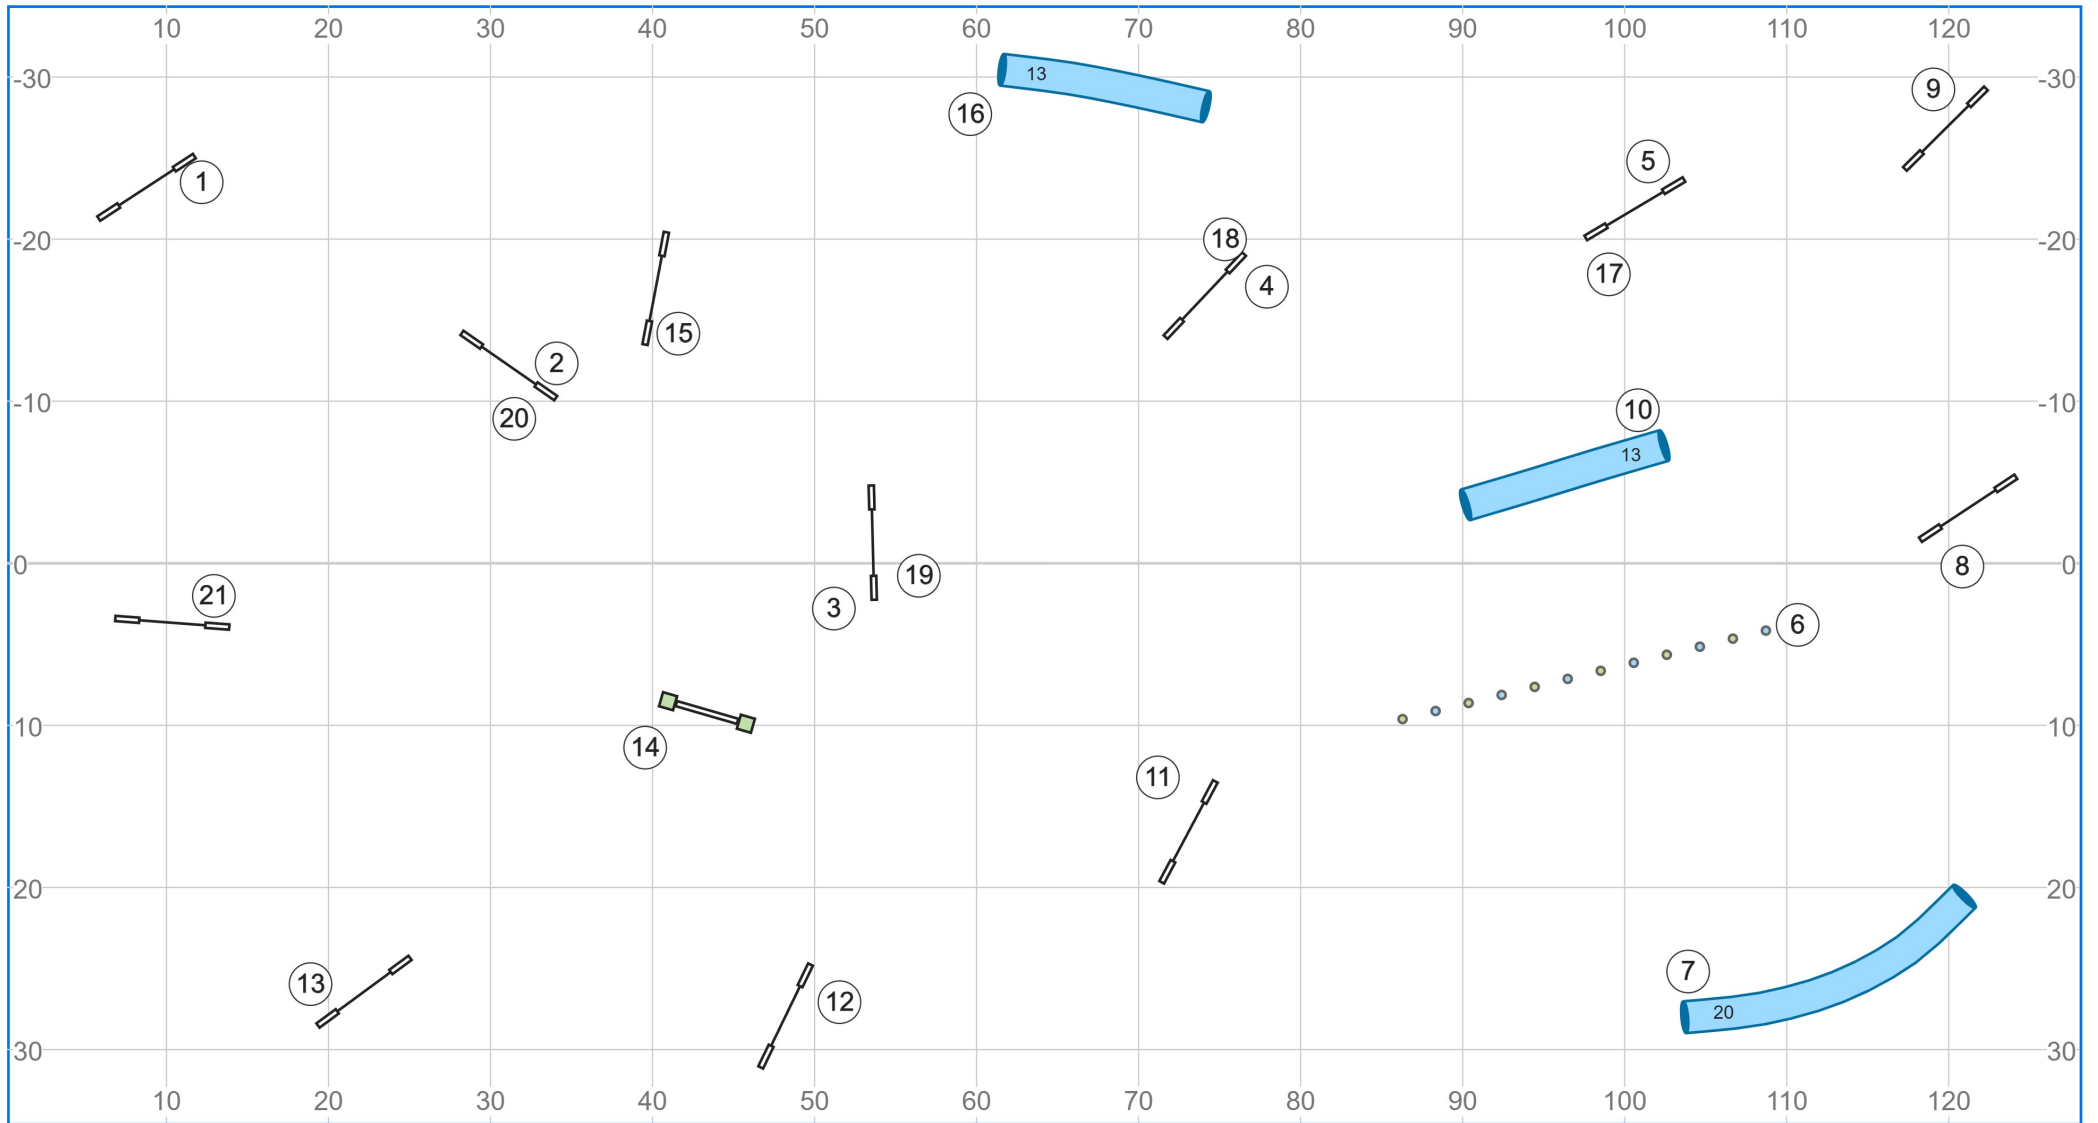

A1 - ISC Walnut Hill Farm K9 Sports - BARGOIN Cédric / Lisa Loomis - Reva, VA - May 30th

Path length (ft): 493.1

A3 - ISC Walnut Hill Farm K9 Sports - BARGOIN Cédric / Lisa Loomis - Reva, VA - May 30th

Path length (ft): 720.5

www.smarteragility.com

J2 - ISC Walnut Hill Farm K9 Sports - BARGOIN Cédric / Lisa Loomis - Reva, VA - May 30th

Path length (ft): 543.8

www.smarteragility.com

J3 - ISC Walnut Hill Farm K9 Sports - BARGOIN Cédric / Lisa Loomis - Reva, VA - May 30th

Path length (ft): 659.2

www.smarteragility.com