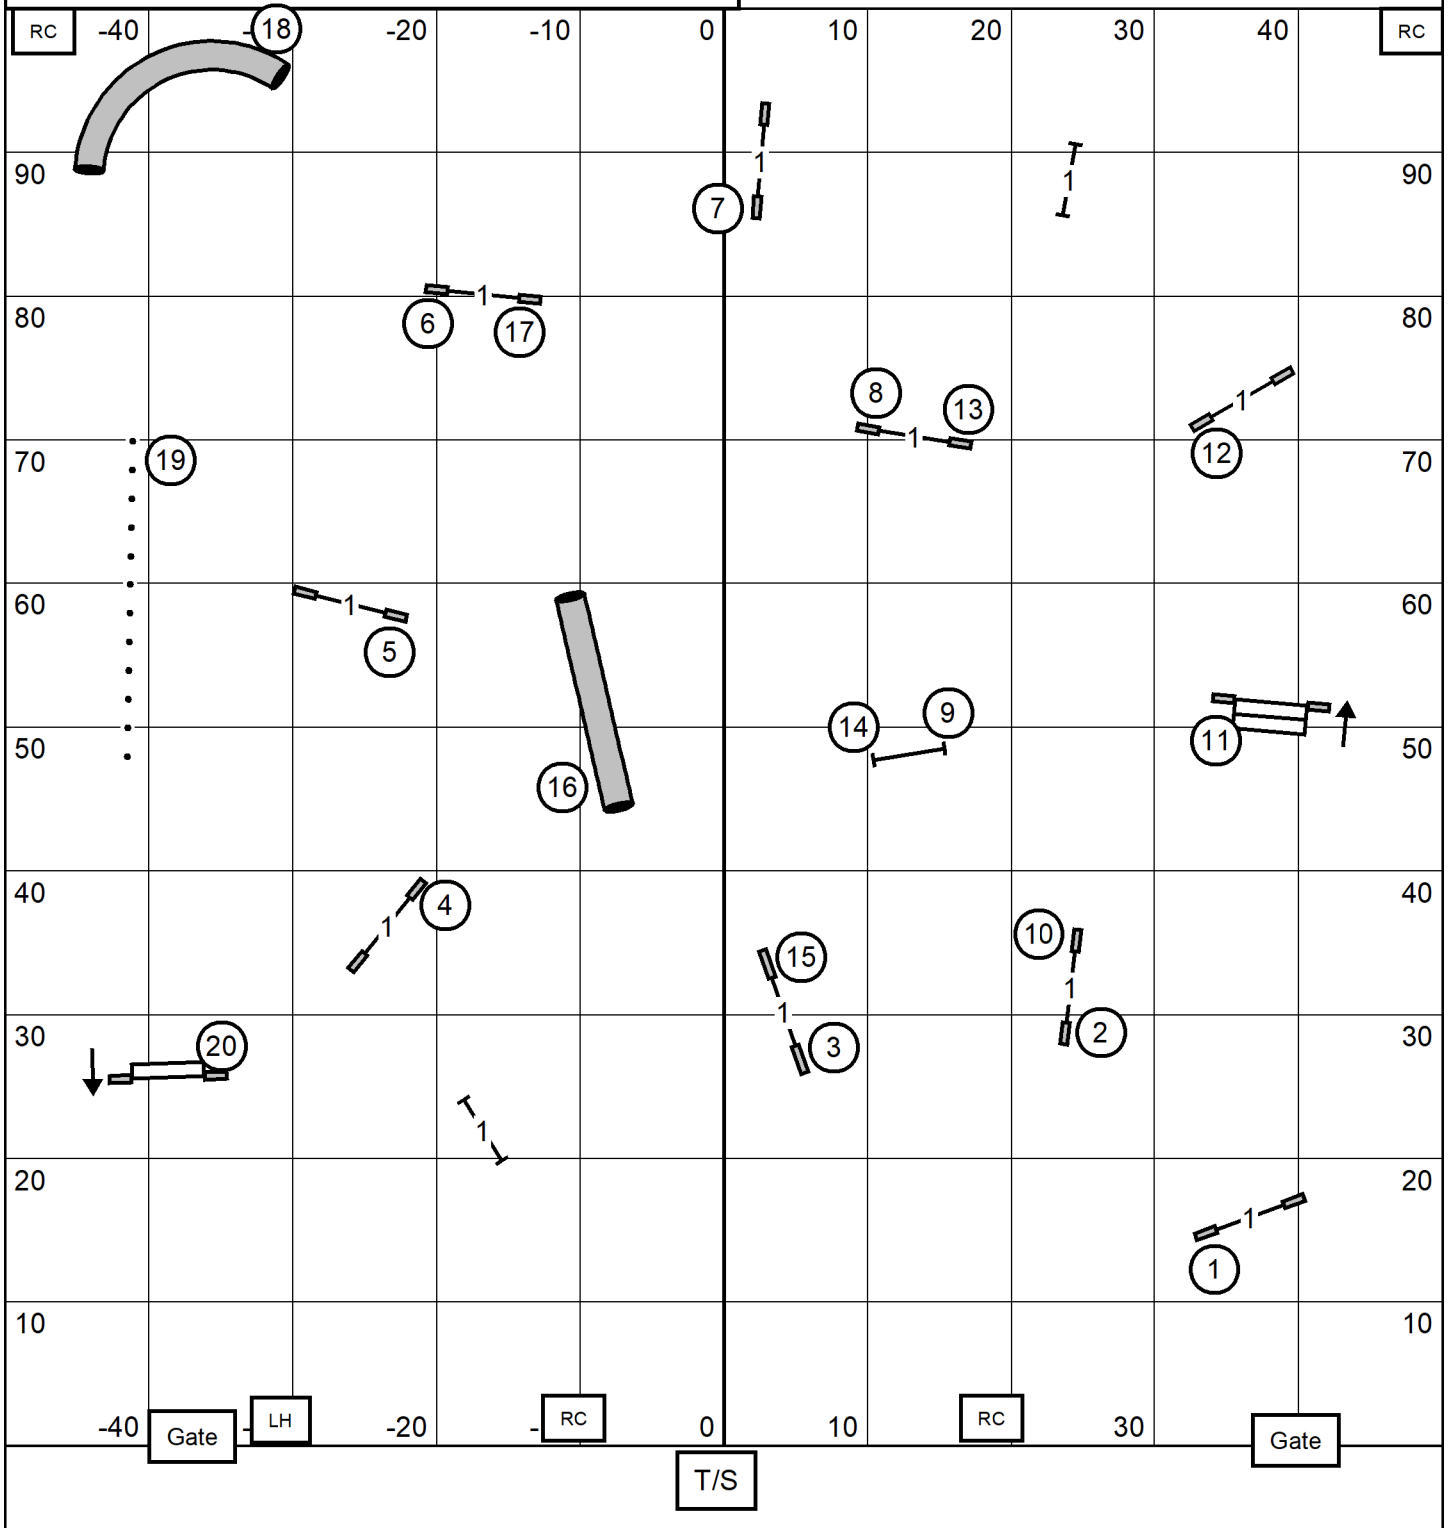

Shenandoah Valley Kennel Club

Horizons Edge Sports Center, Harrisonburg, Virginia
Sunday, May 21, 2023 Randy Capsel

Master/Excellent JWW