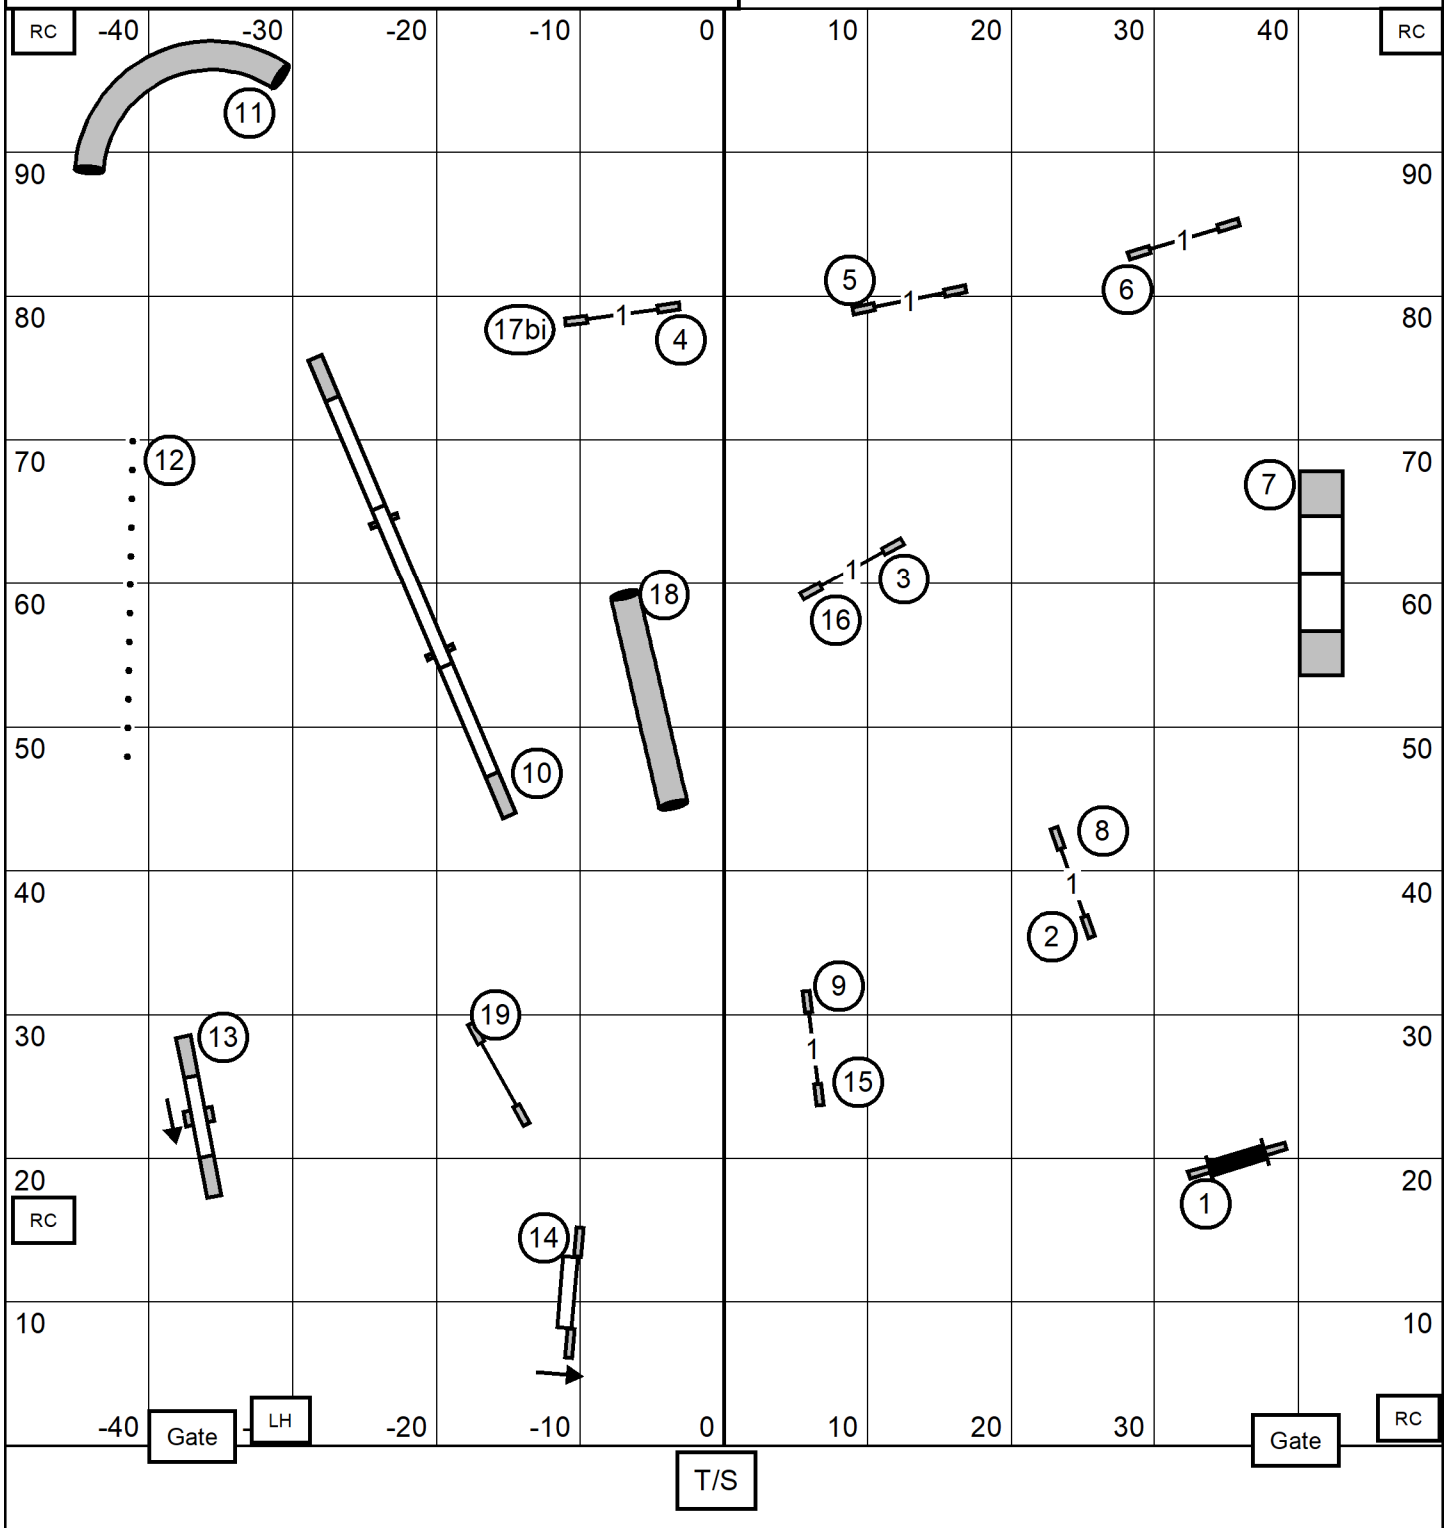

Shenandoah Valley Kennel Club

Horizons Edge Sports Center, Harrisonburg, Virginia
Sunday, May 21, 2023 Randy Capsel

Premier Standard