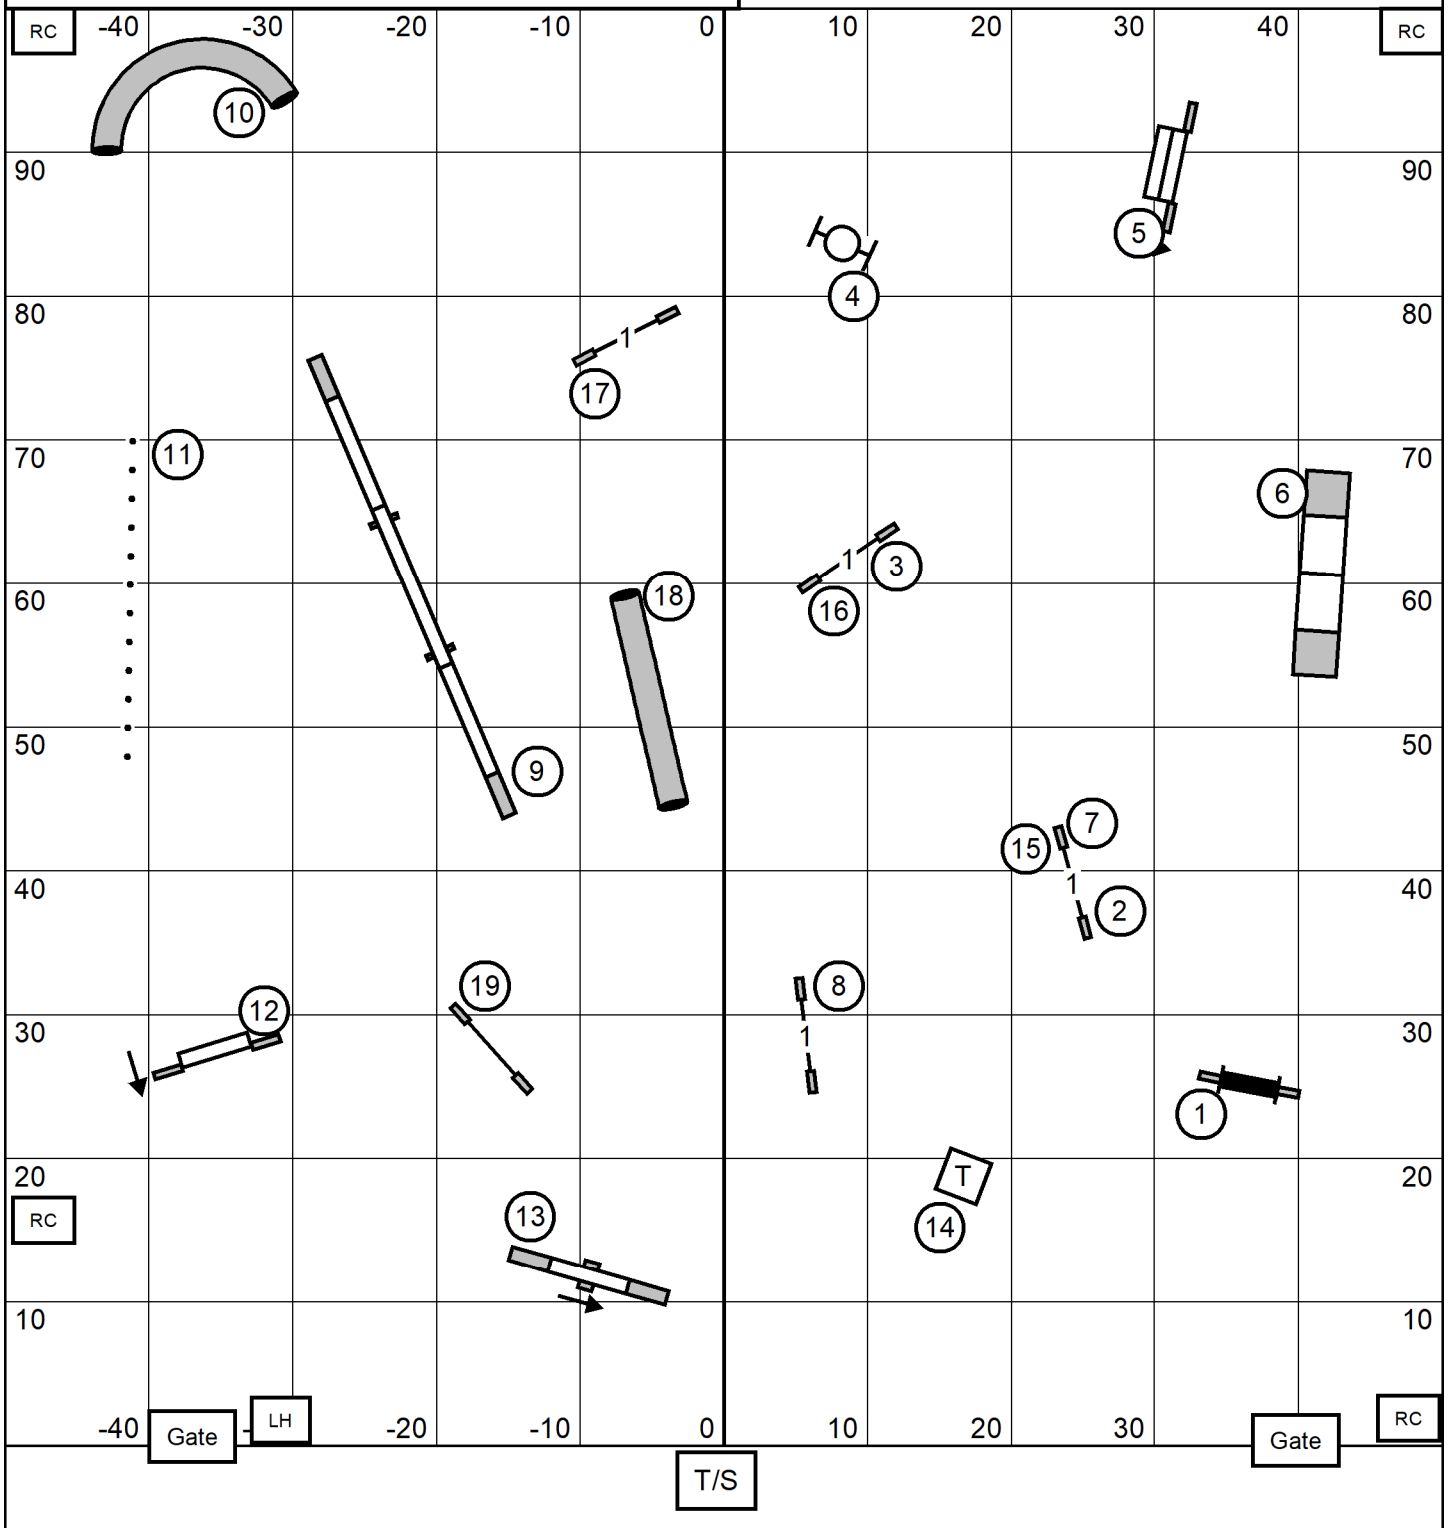

Shenandoah Valley Kennel Club

Horizons Edge Sports Center, Harrisonburg, Virginia
Sunday, May 21, 2023 Randy Capsel

Master/Excellent Standard