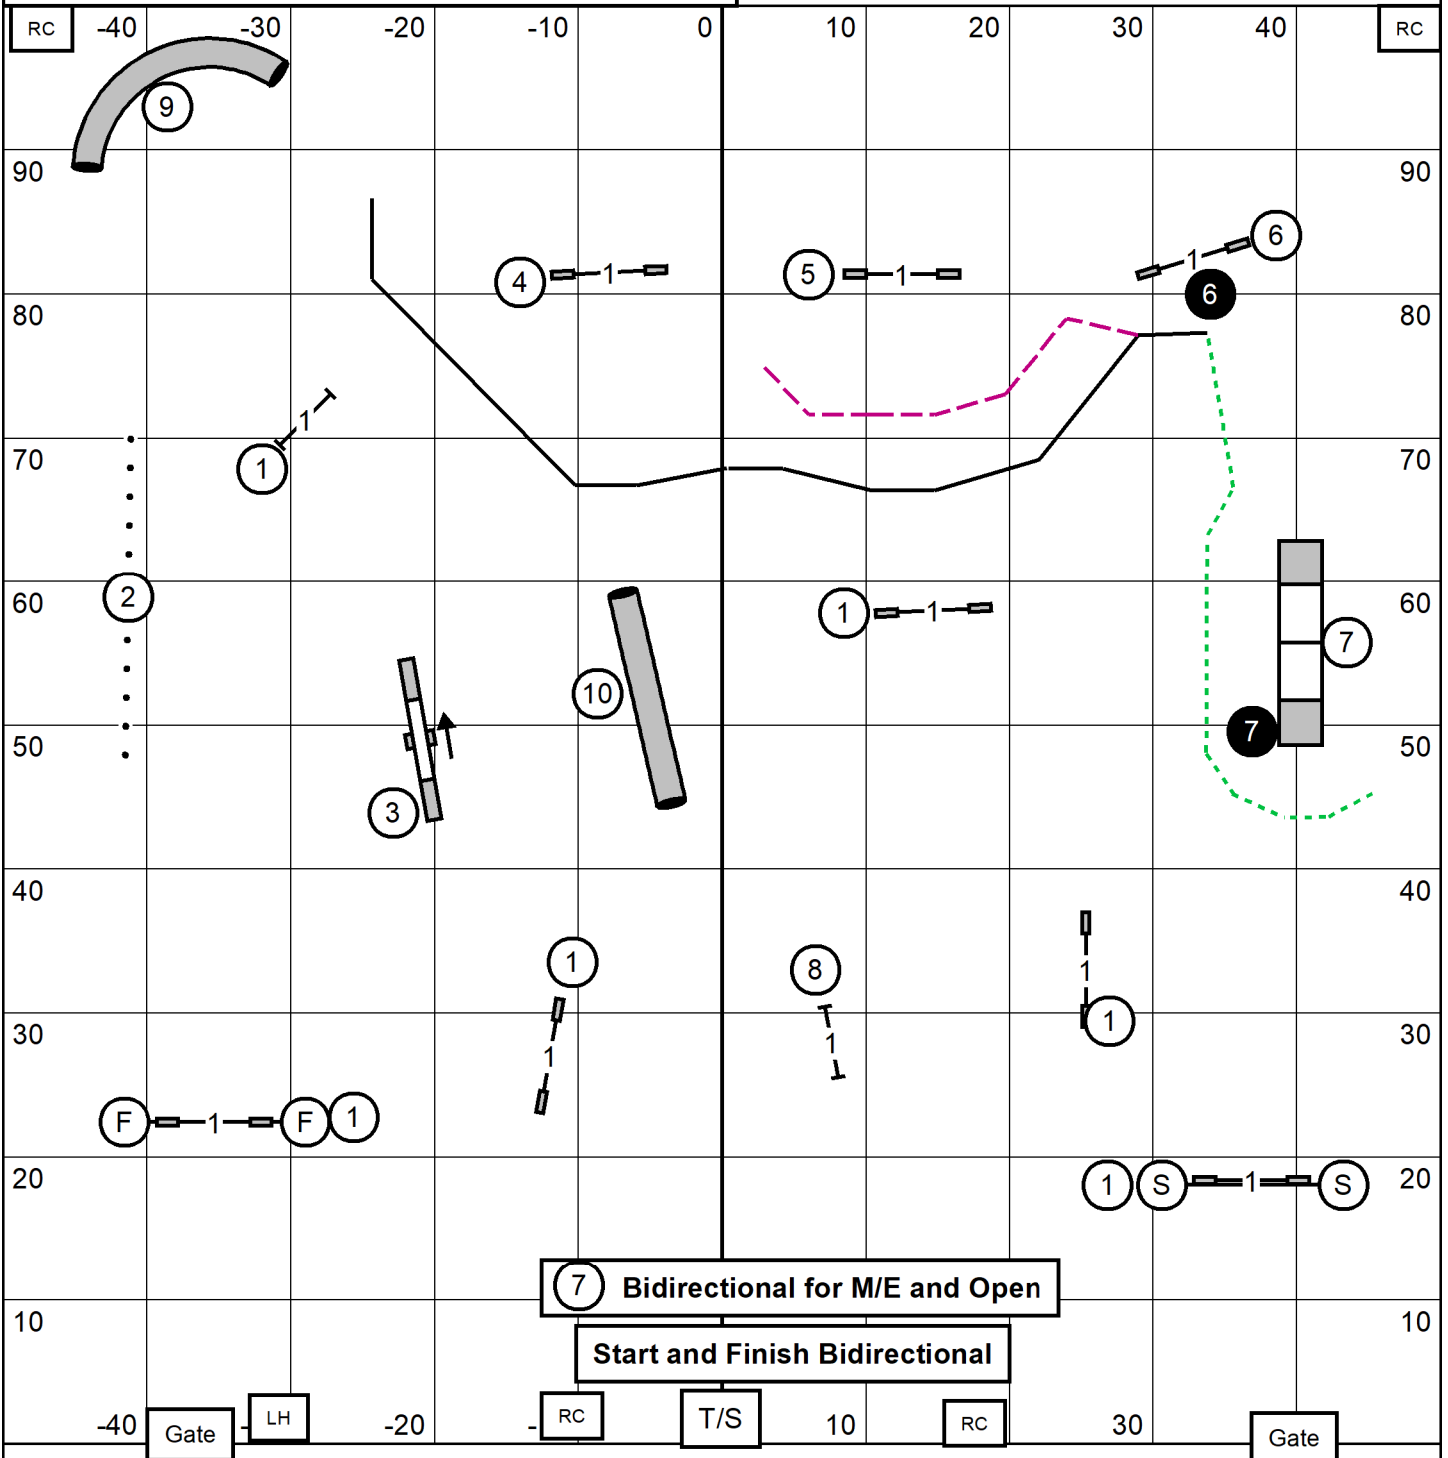

# FAST All Classes

—— Mas/Exc (4) (5) (6) or (6) (5) (4) performed as a serp

- - - - - Open (6) (5) or (5) (6) as a 180

..... Novice (7) (6)

M/E Pts = 60; Open = 55; Nov = 50  
 41 sec - P4"; 38 sec - 8", P8", P12"  
 35 sec - 12", 16", P16", P20"  
 32 sec - 20", 24", 26"