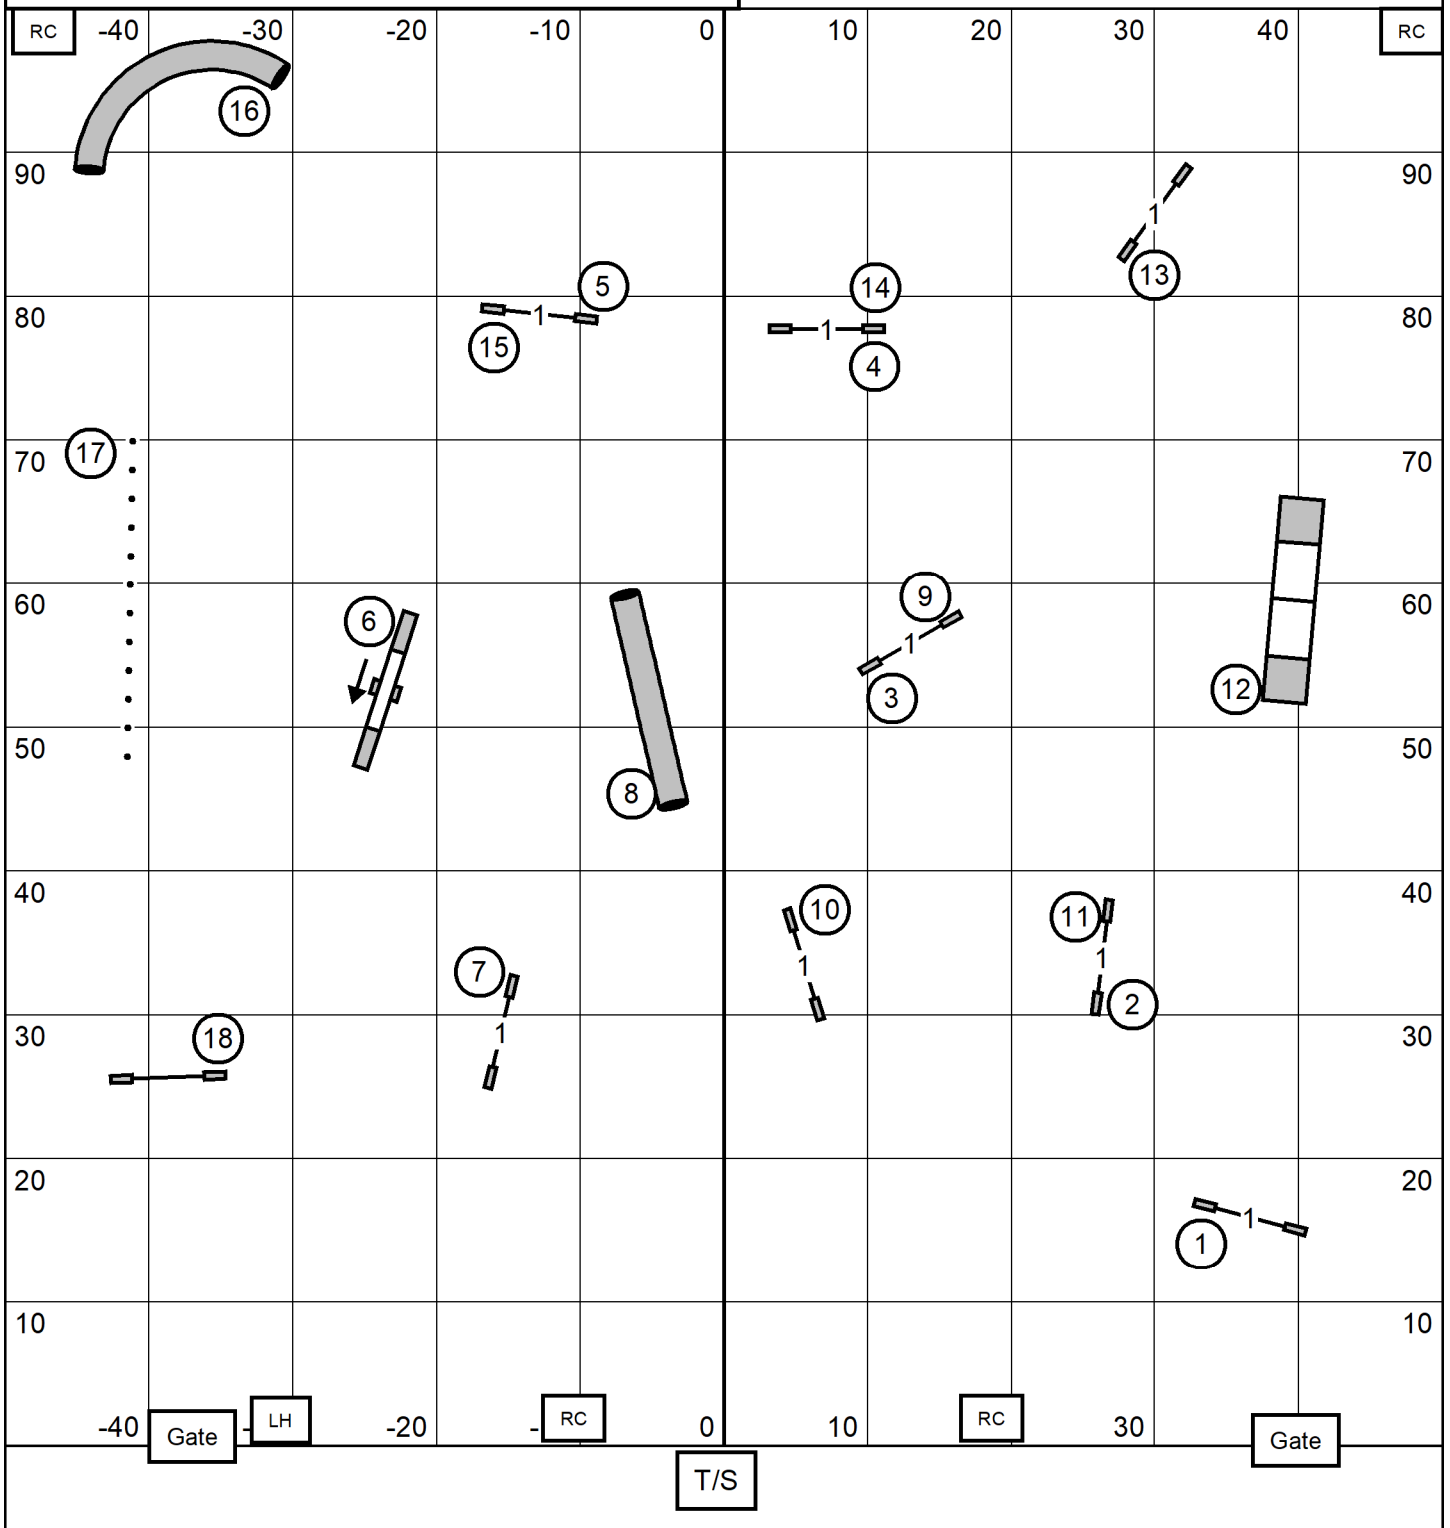

Shenandoah Valley Kennel Club

Horizons Edge Sports Center, Harrisonburg, Virginia
Sunday, May 21, 2023 Randy Capsel

T2B