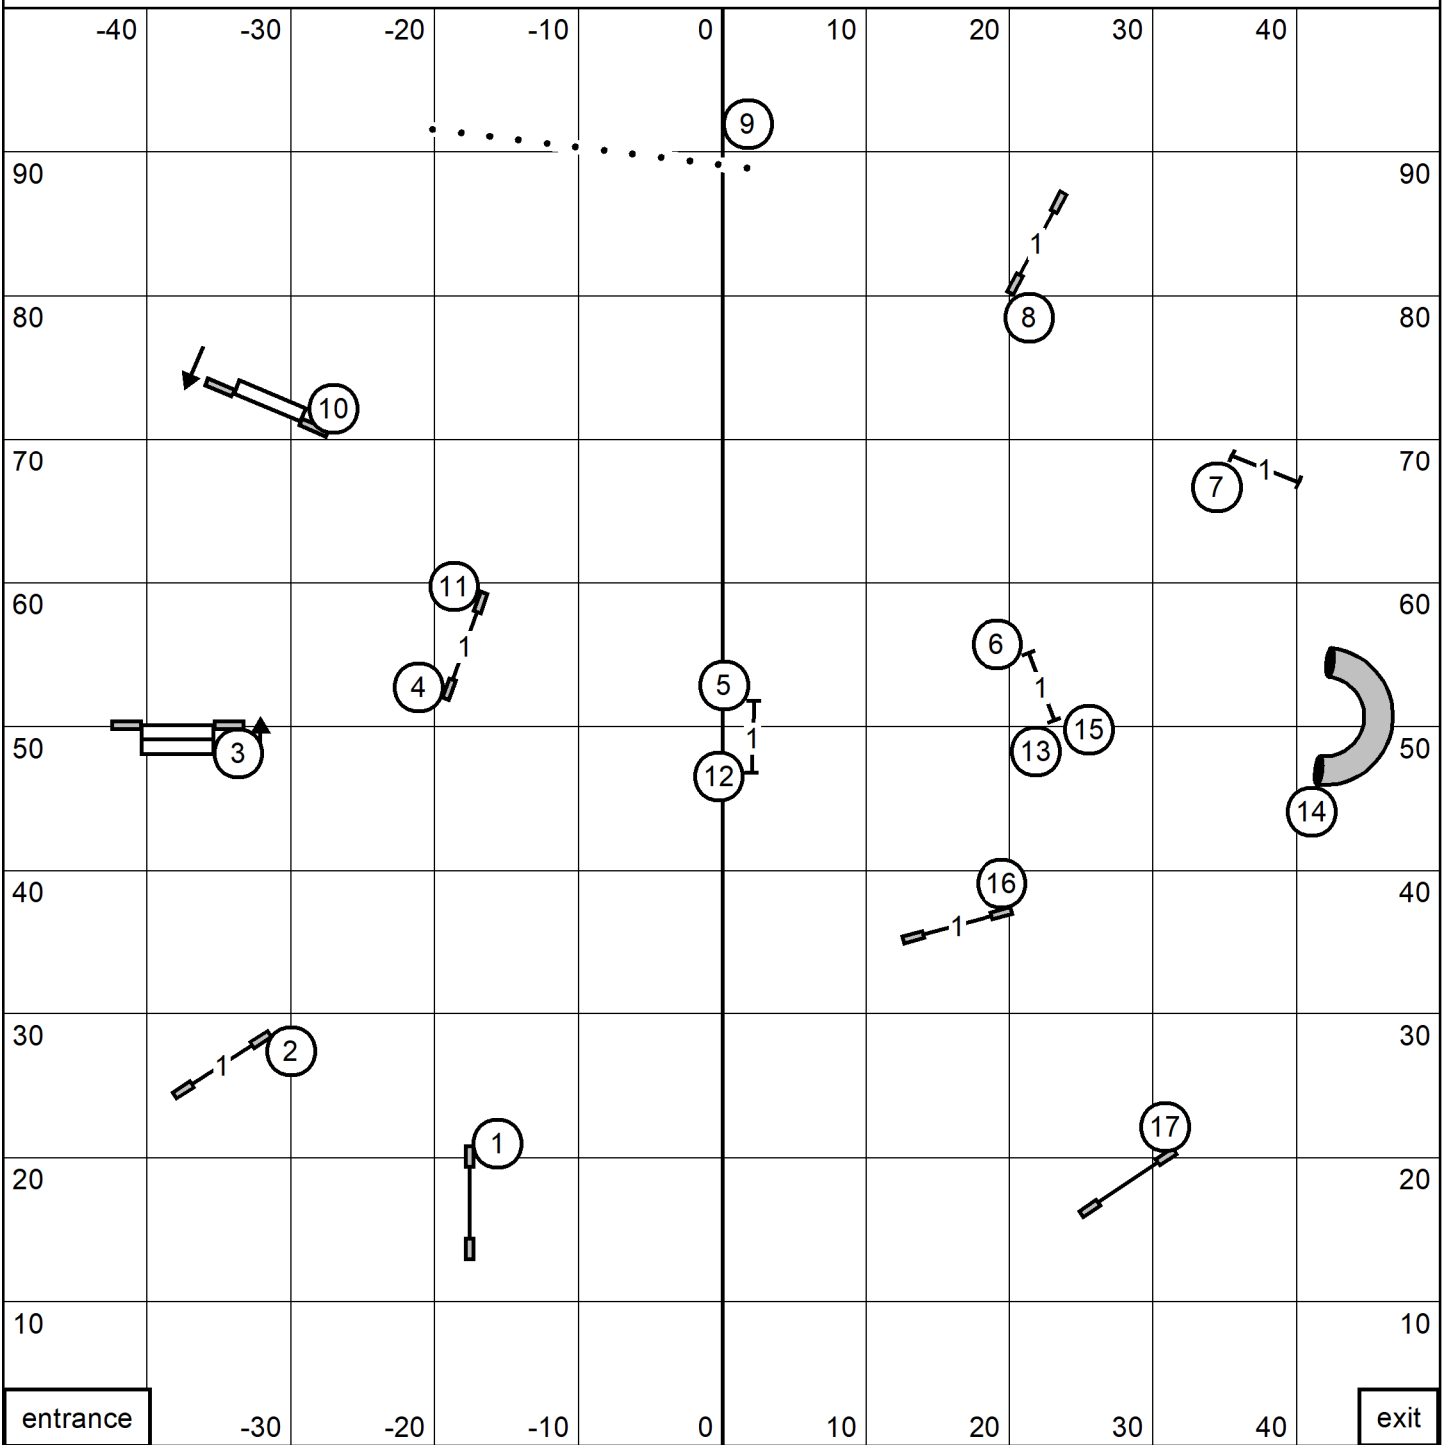

Shenandoah Valley Kennel Club
Judge: Brian Brane

Friday Novice STD

exit

entrance

Novice STD
July 23, 2021

Next dog in after
Weaves #12

Shenandoah Valley Kennel Club
Judge: Brian Brane

Friday Open JWW