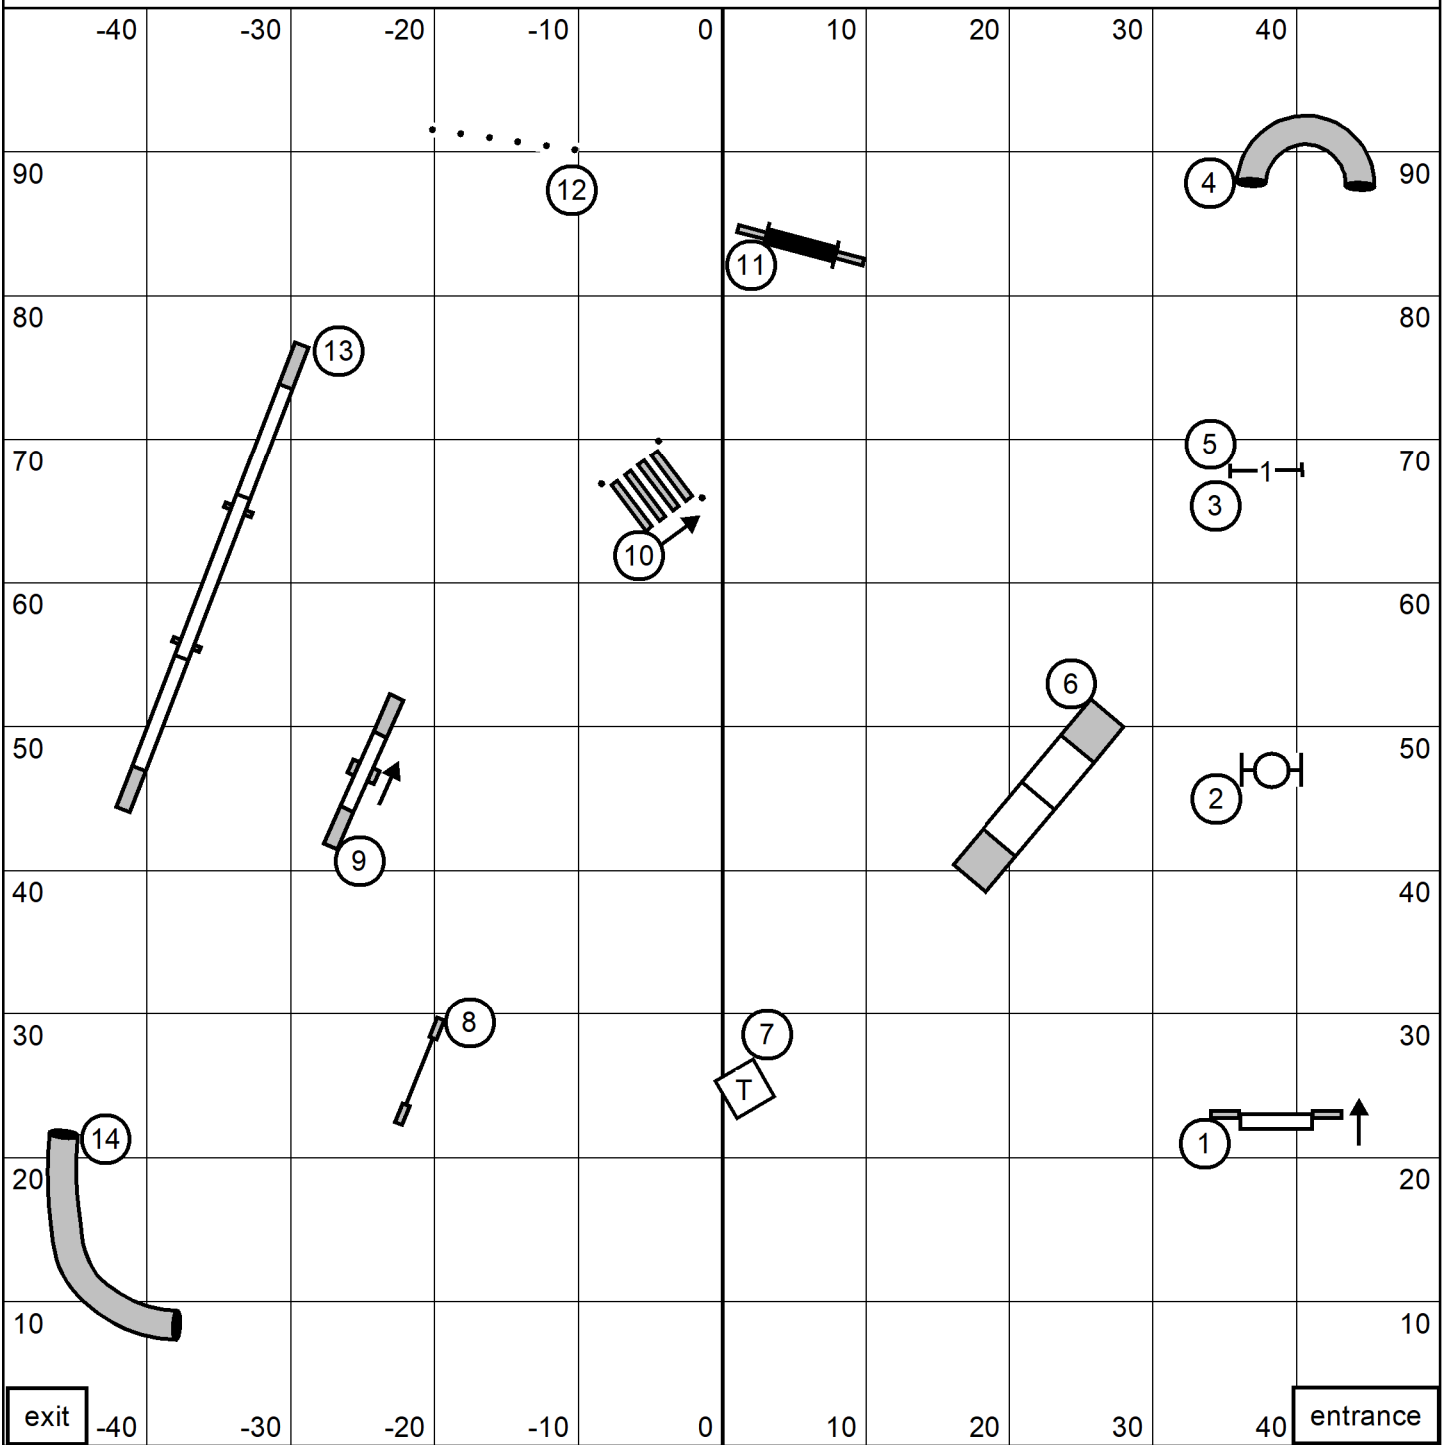

Friday Novice STD

exit

entrance

Novice STD
July 23, 2021

Next dog in after
Weaves #12

Shenandoah Valley Kennel Club
Judge: Brian Brane