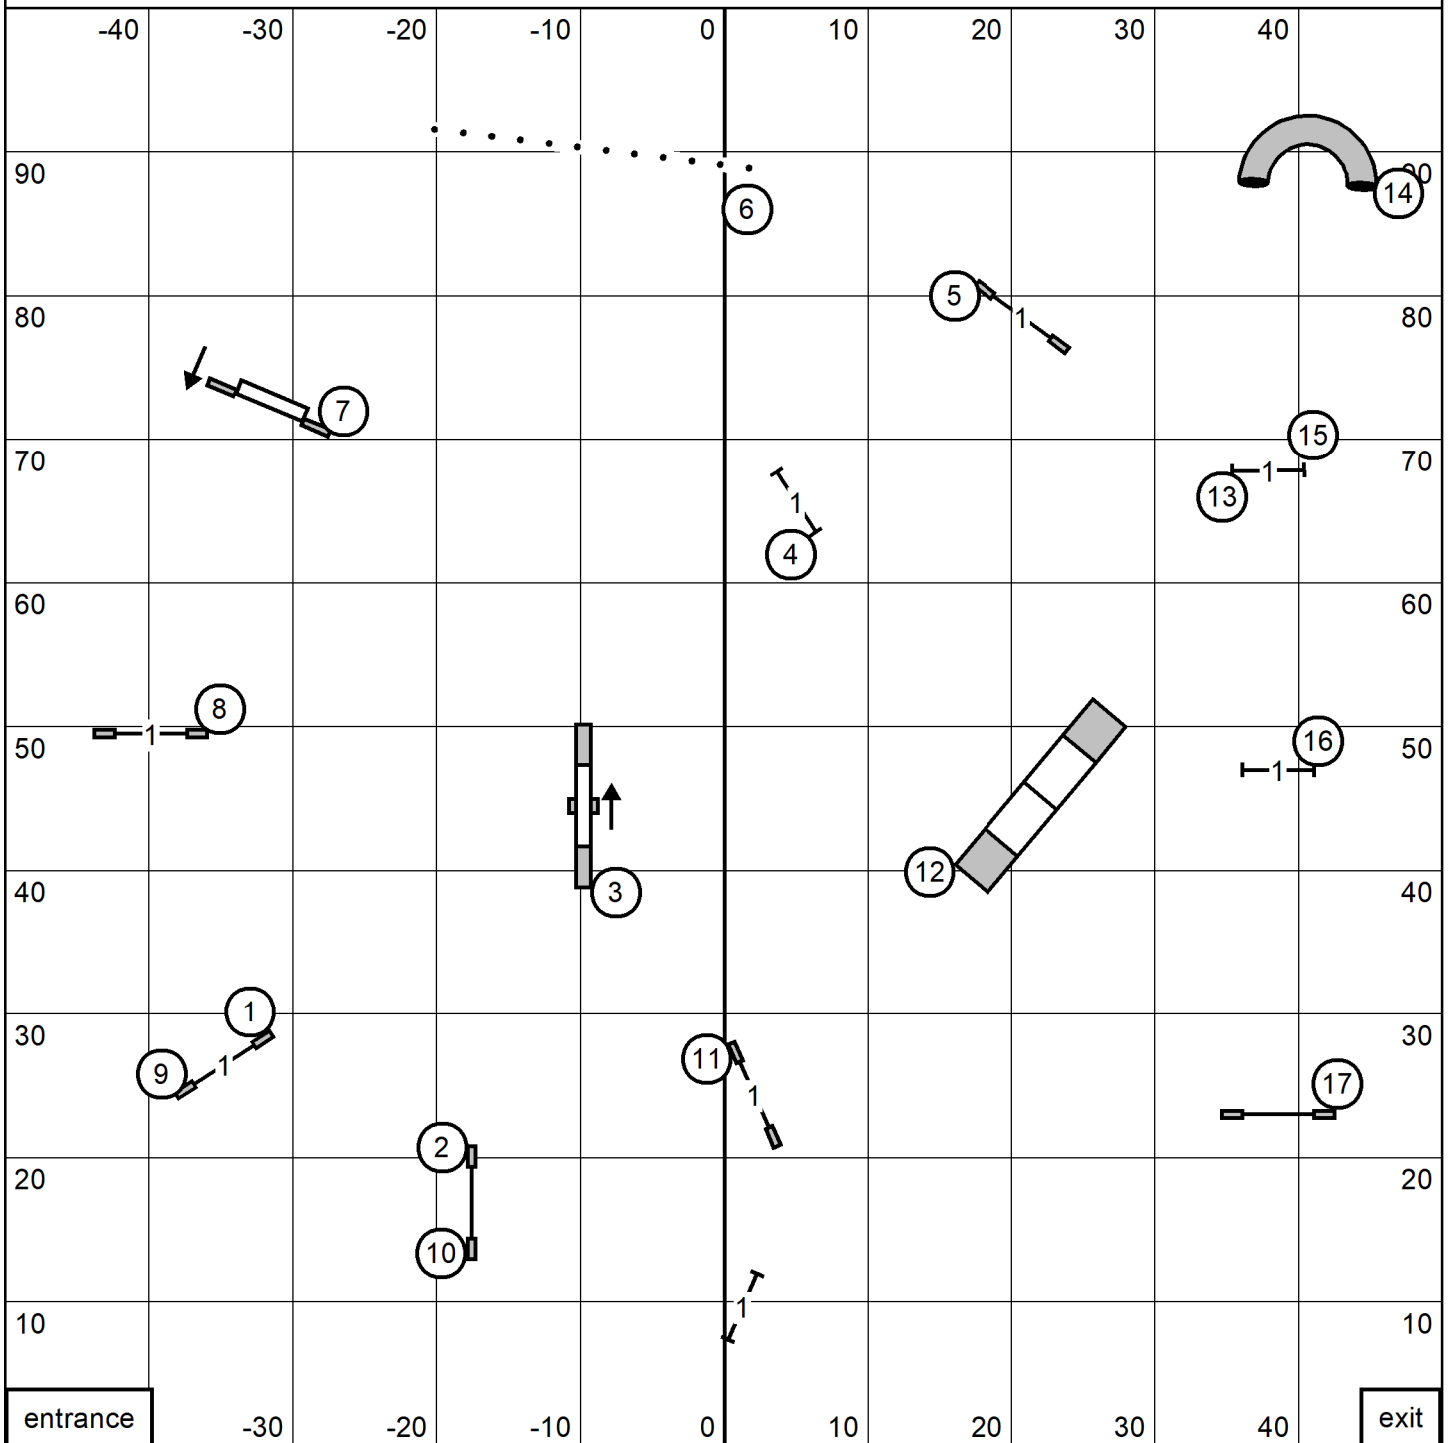

Friday Time to Beat

entrance

exit

Time to Beat
July 23, 2021

Next dog in after
Jump #10

Shenandoah Valley Kennel Club
Judge: Brian Brane