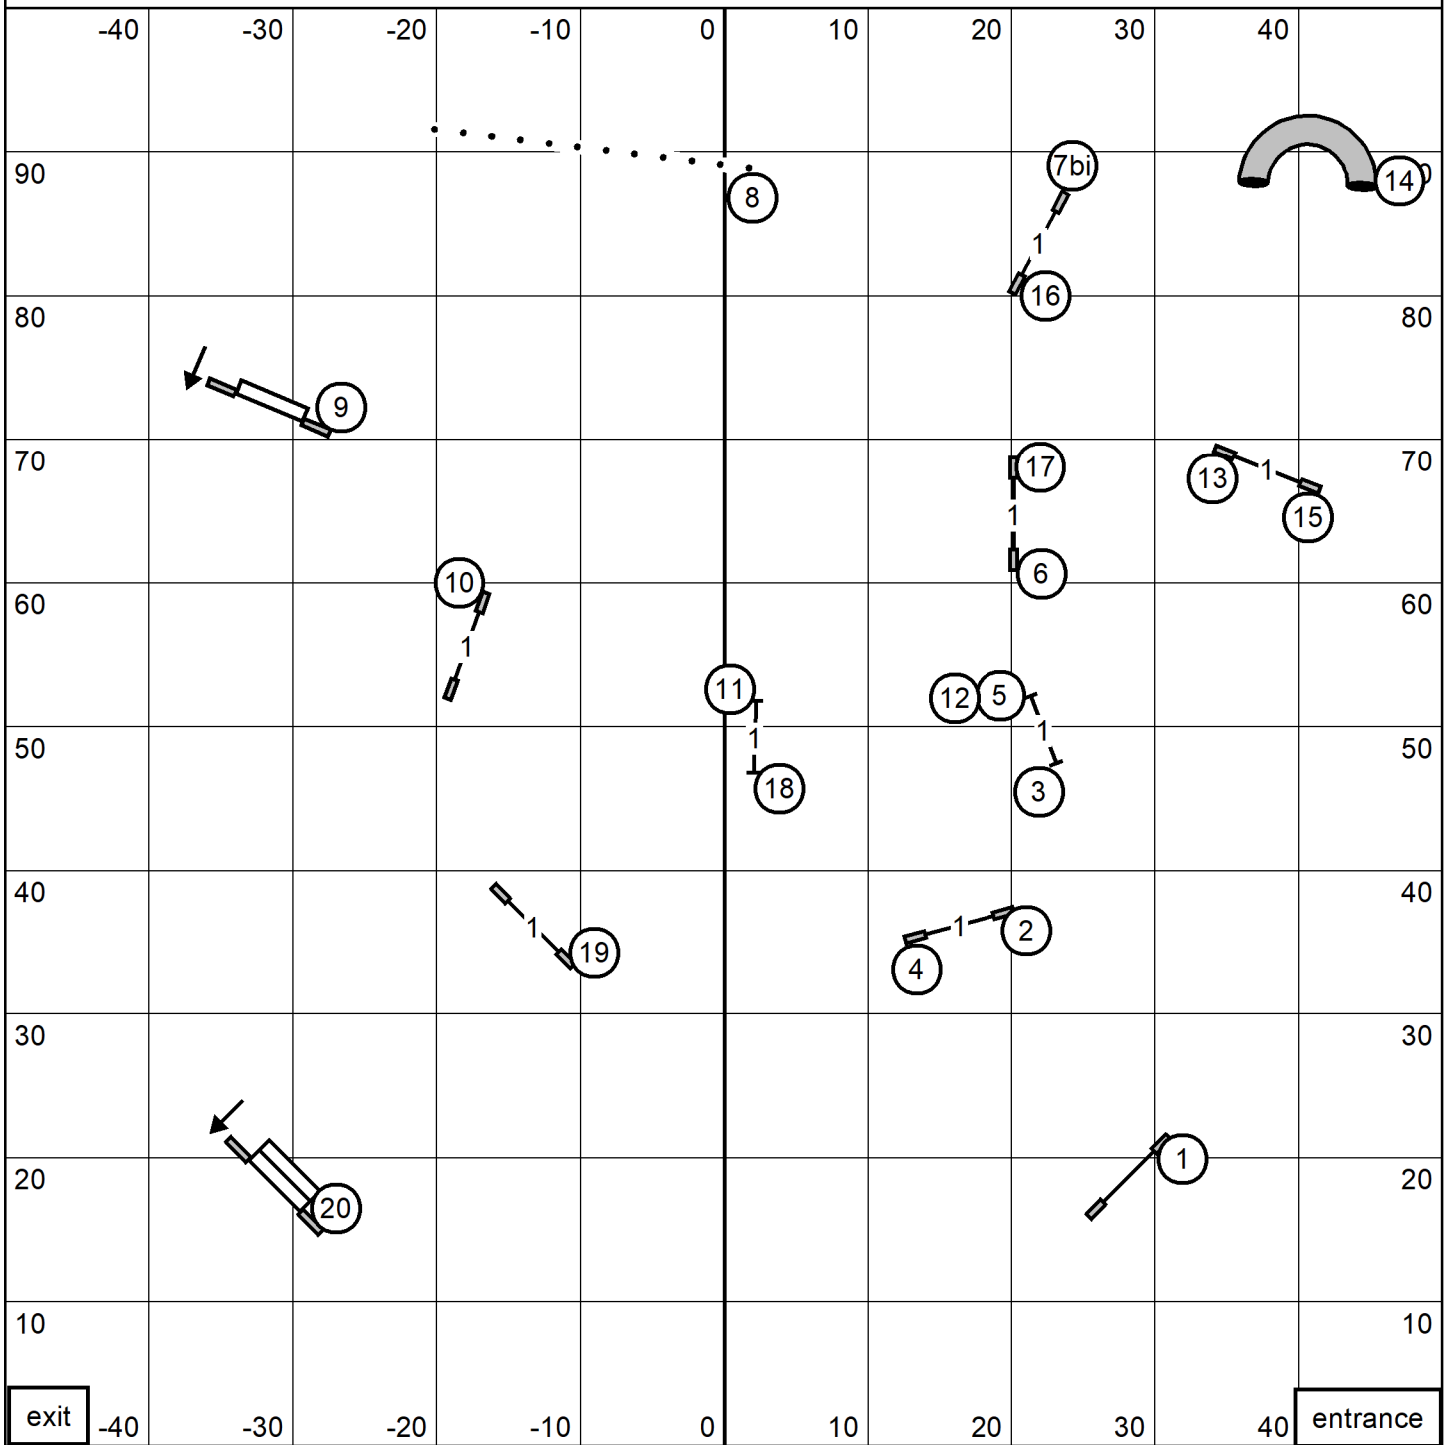

Friday Premier JWW

Premier JWW
July 23, 2021

Next dog in after
Tunnel #14

Shenandoah Valley Kennel Club
Judge: Brian Brane

Friday Excellent/Master JWW

Excellent/Master JWW
July 23, 2021

Next dog in after
Tunnel #15

Shenandoah Valley Kennel Club
Judge: Brian Brane

Friday Time to Beat

entrance

exit

Time to Beat
July 23, 2021

Next dog in after
Jump #10

Shenandoah Valley Kennel Club
Judge: Brian Brane

Friday Excellent/Master STD

Excellent/Master STD
July 23, 2021

Next dog in after
Weaves #16

Shenandoah Valley Kennel Club
Judge: Brian Brane

Friday Open STD

exit

entrance

Open STD
July 23, 2021

Next dog in after
Weaves #14