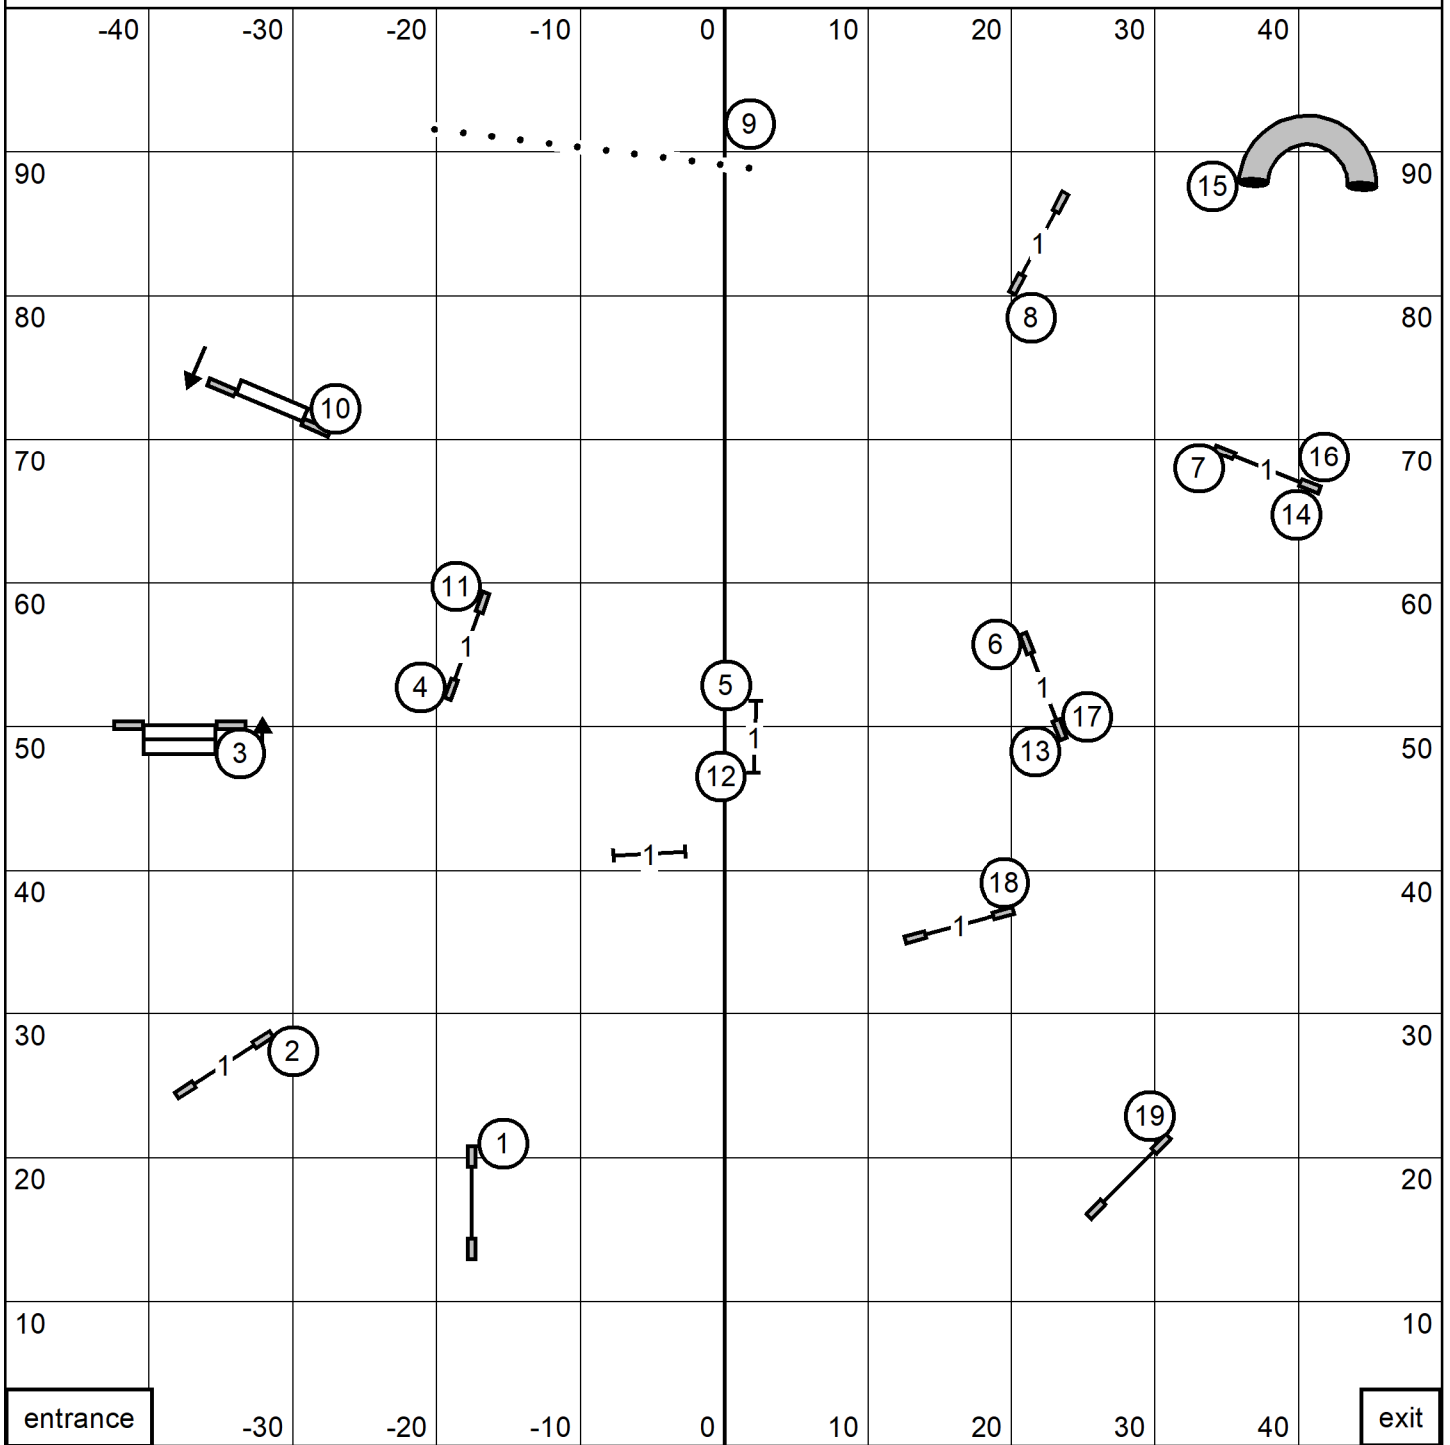

Friday Premier JWW

Premier JWW
July 23, 2021

Next dog in after
Tunnel #14

Shenandoah Valley Kennel Club
Judge: Brian Brane

Friday Excellent/Master JWW

Excellent/Master JWW
July 23, 2021

Next dog in after
Tunnel #15

Excellent/Master STD
July 23, 2021

Next dog in after
Weaves #16

Shenandoah Valley Kennel Club
Judge: Brian Brane

Friday Open STD

exit

entrance

Open STD
July 23, 2021

Next dog in after
Weaves #14