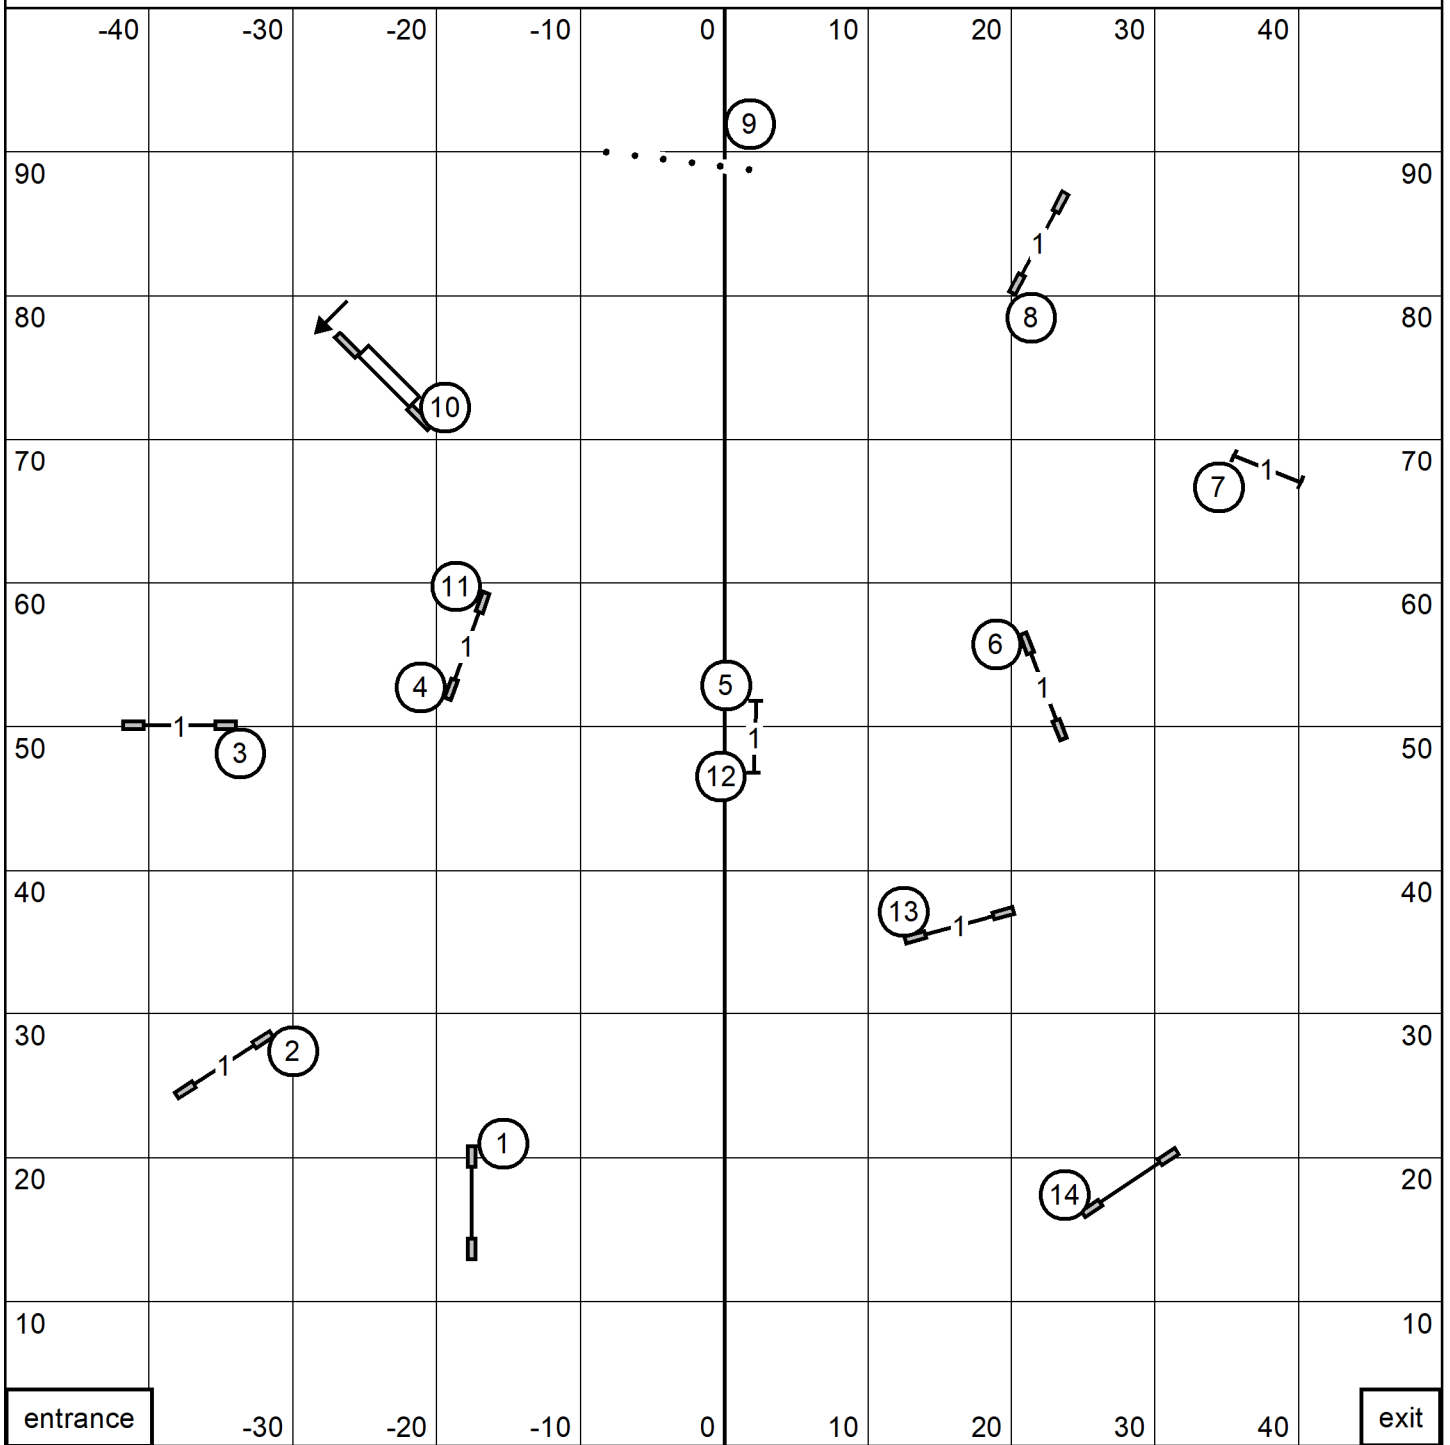

entrance

exit

Open JWW
July 23, 2021

Next dog in after
Tunnel #14

Shenandoah Valley Kennel Club
Judge: Brian Brane

Friday Novice JWW

entrance

exit