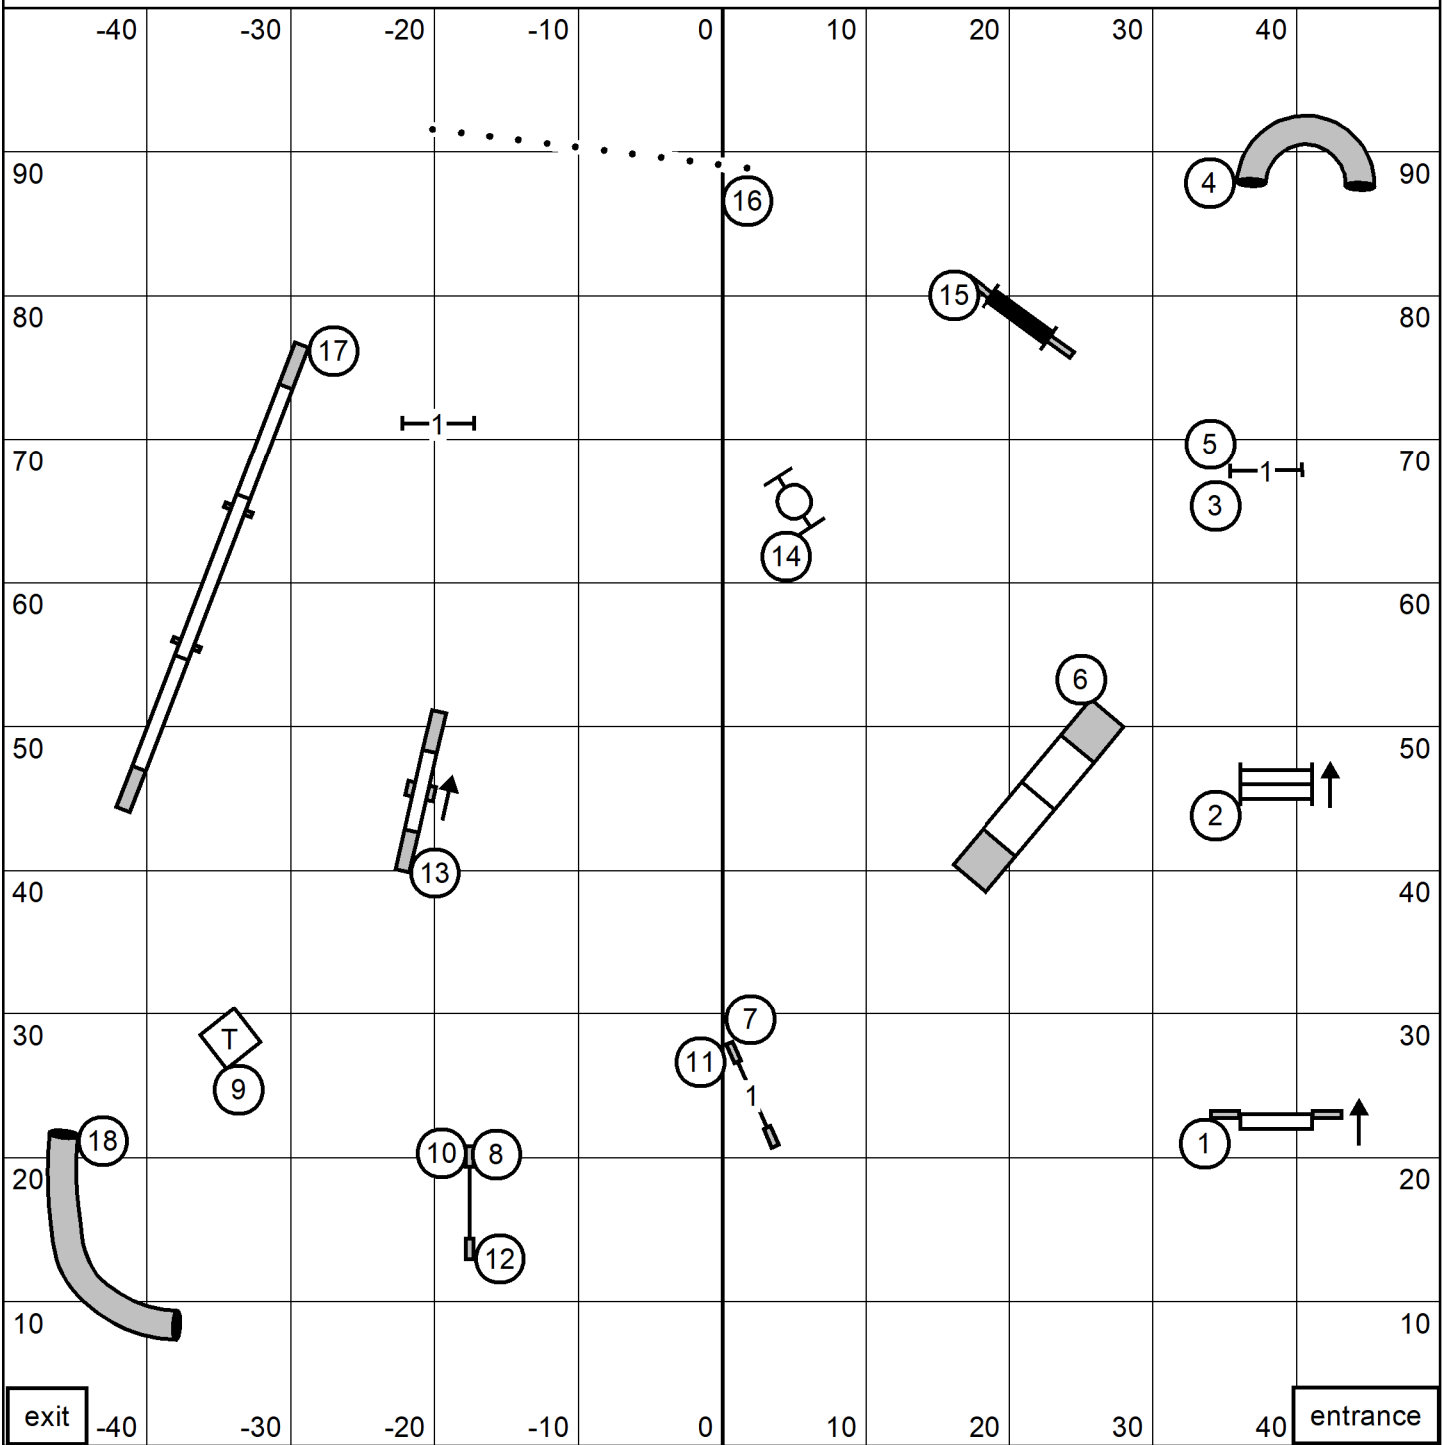

Excellent/Master STD
July 23, 2021

Next dog in after
Weaves #16

Shenandoah Valley Kennel Club
Judge: Brian Brane

Friday Open STD

exit

entrance

Open STD
July 23, 2021

Next dog in after
Weaves #14