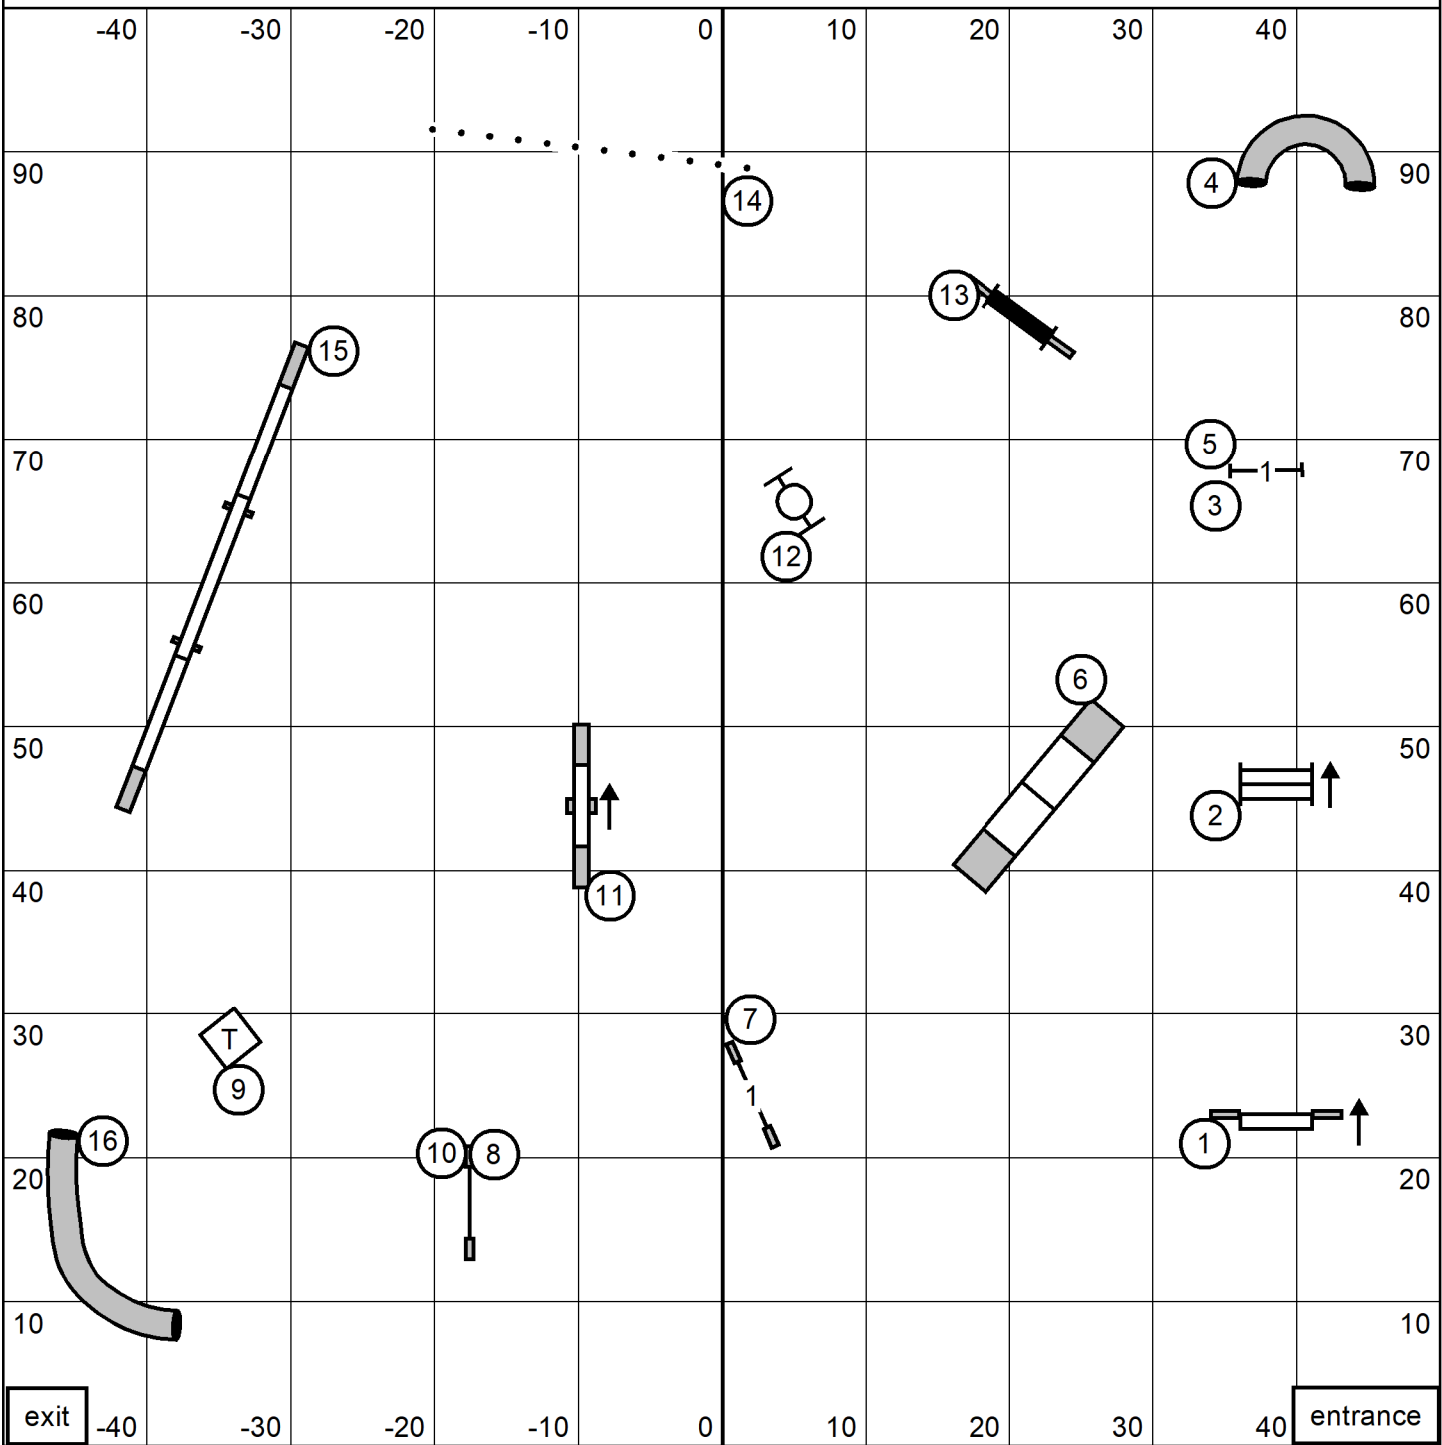

Excellent/Master STD
July 23, 2021

Next dog in after
Weaves #16

Shenandoah Valley Kennel Club
Judge: Brian Brane

Friday Open STD

exit

entrance

Open STD
July 23, 2021

Next dog in after
Weaves #14