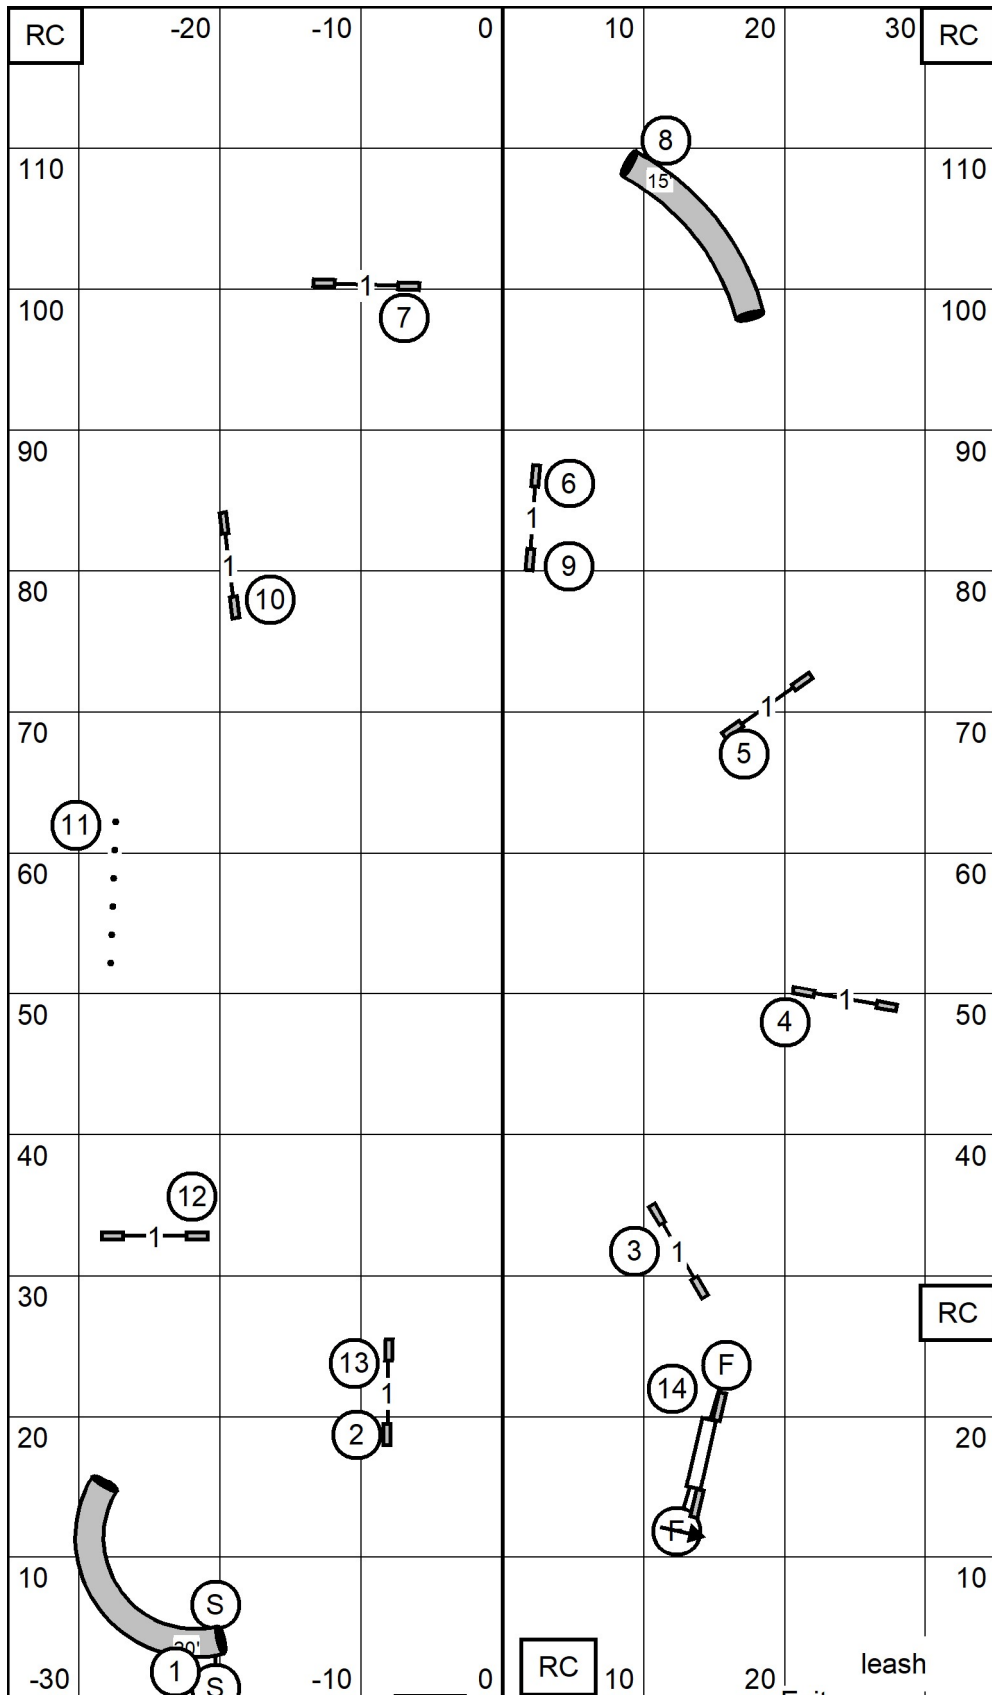

NOVICE JWW

Shenandoah Valley Kennel Club
Judge Sherry Spivey
Saturday March 29, 2025