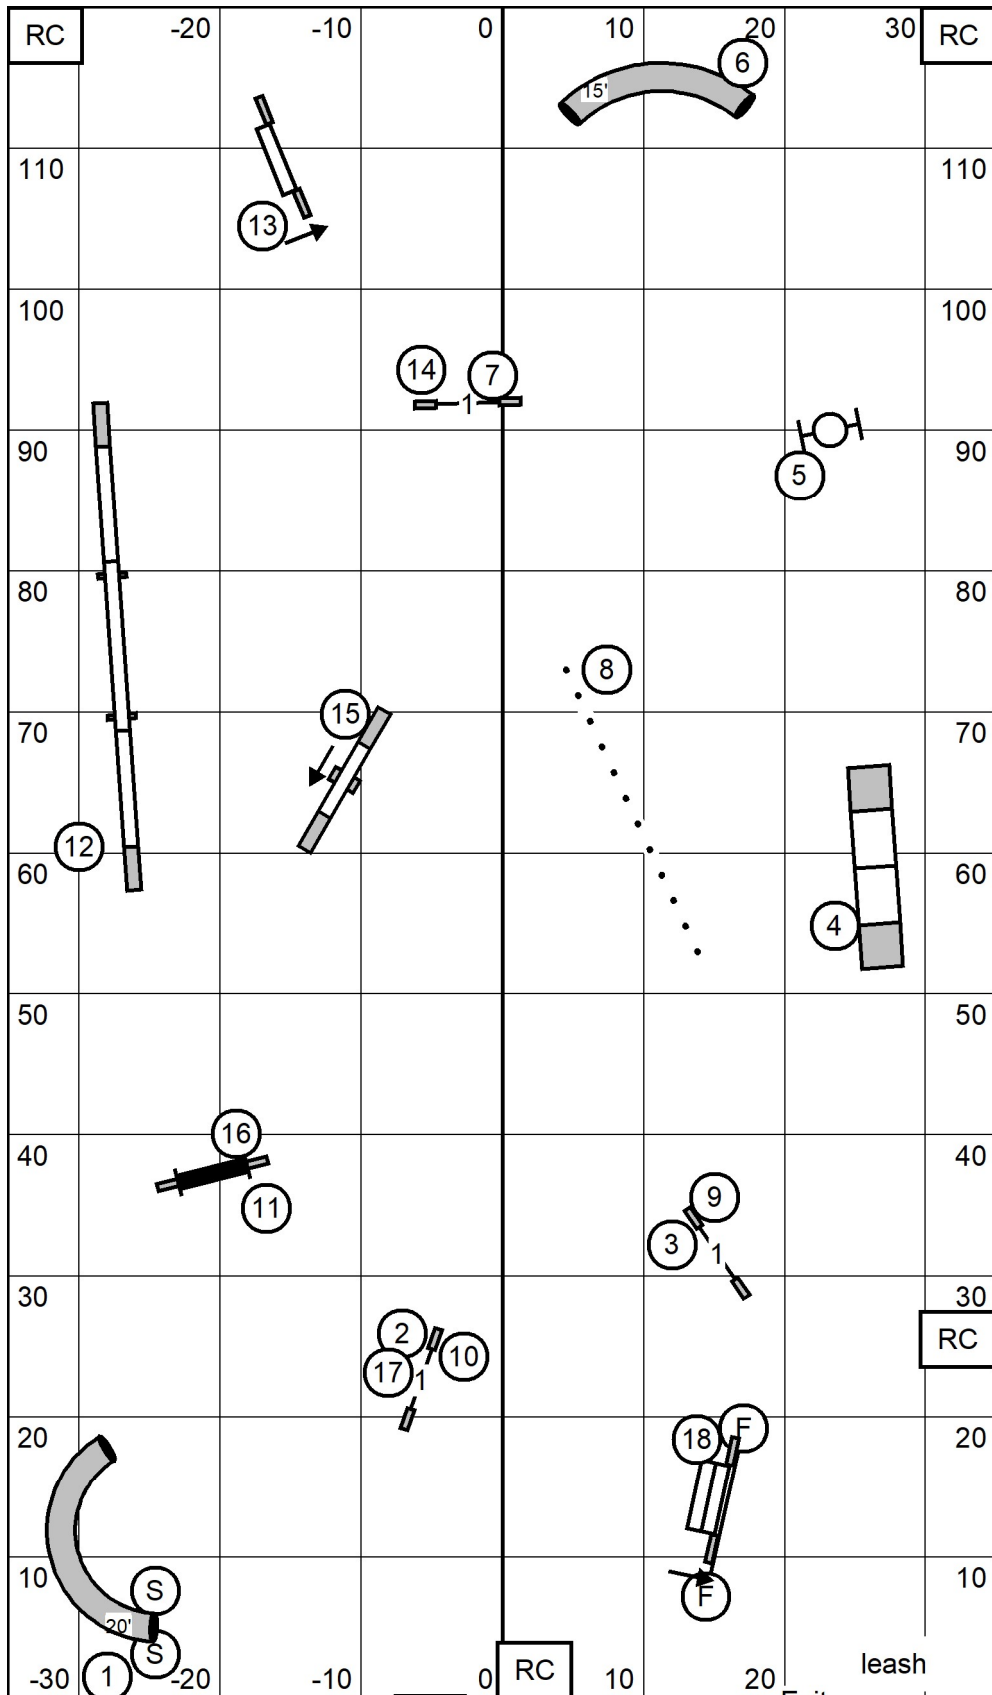

MASTER EXCELLENT STANDARD

Shenandoah Valley Kennel Club

Judge Sherry Spivey

Saturday March 29, 2025