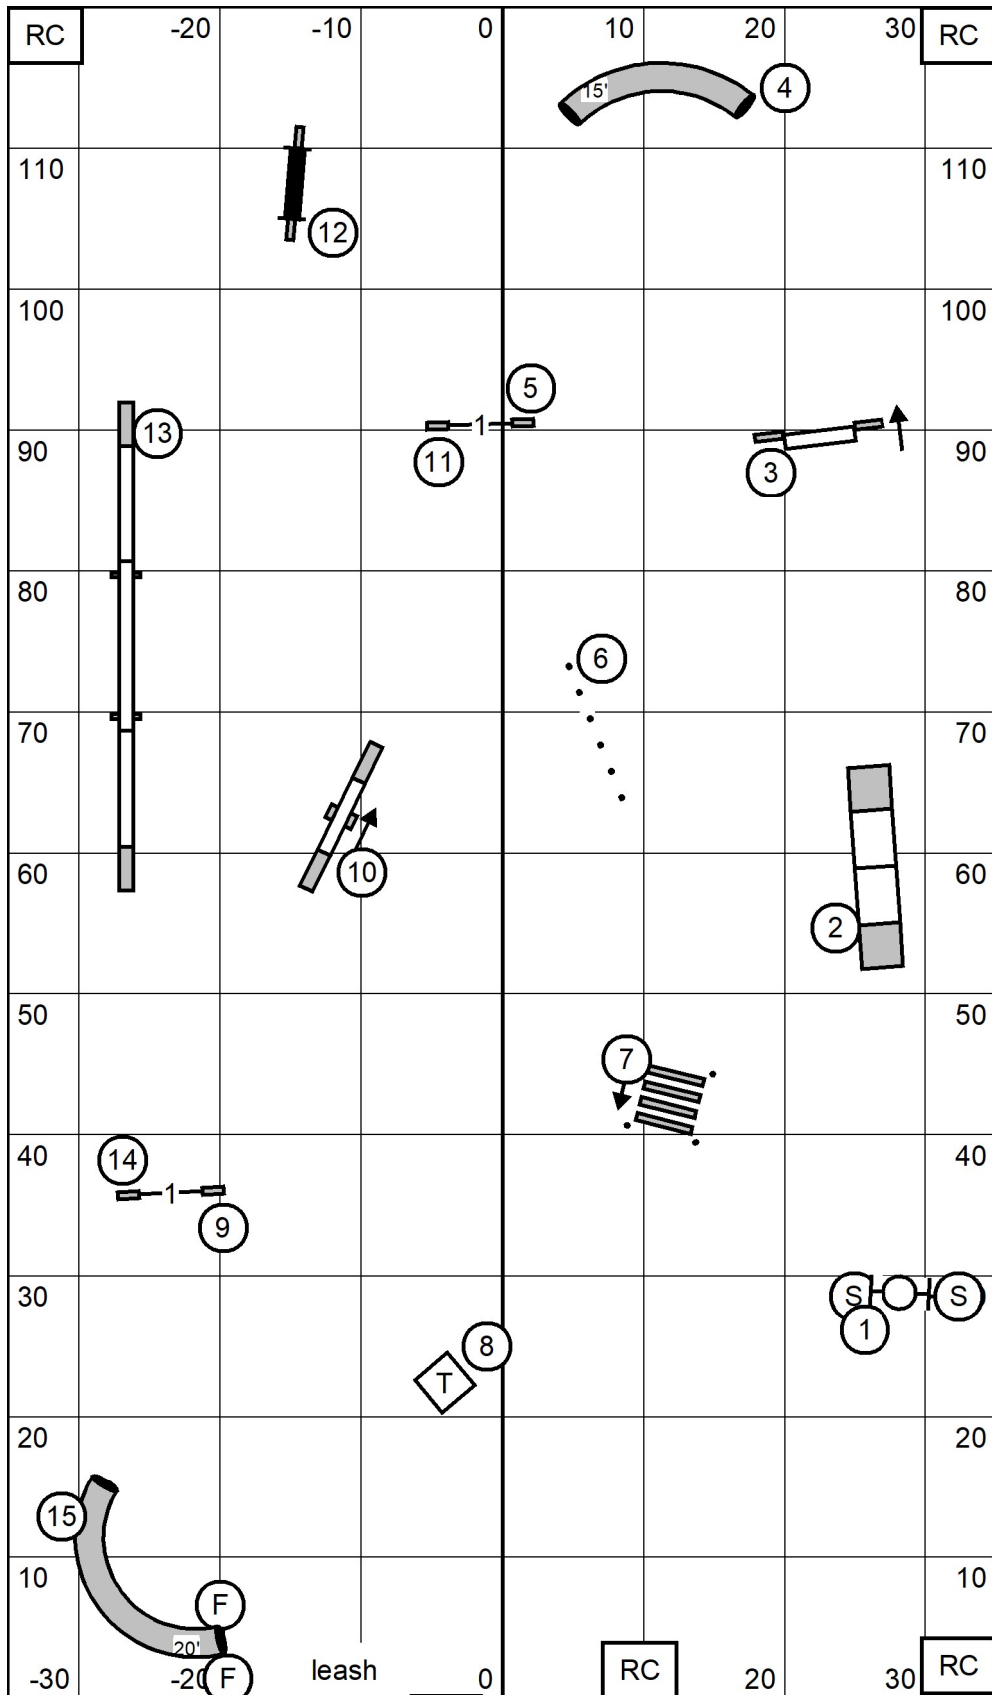

NOVICE STANDARD
Shenandoah Valley Kennel Club
Judge Sherry Spivey
Saturday March 29, 2025